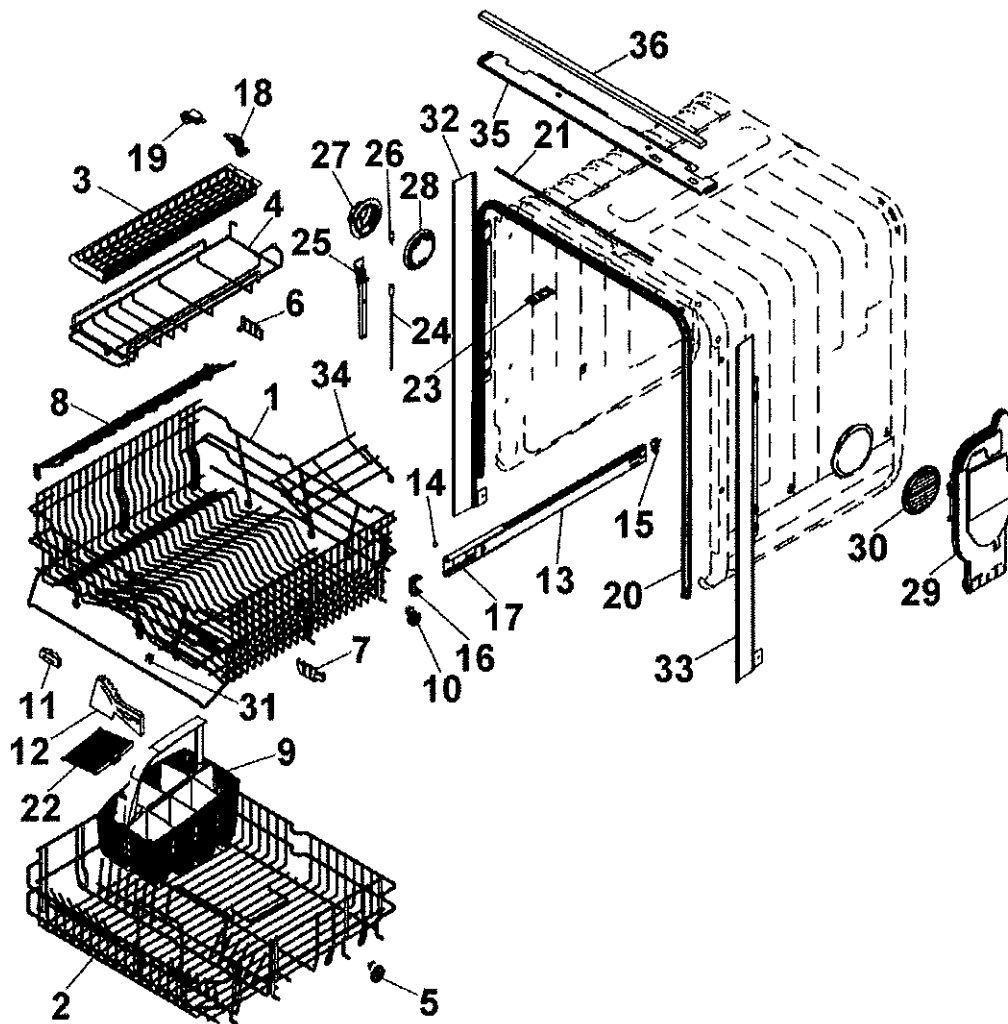

----- Manual continues below -----

Ref #	Part Number	Qty.	Description
1	PD120063		OUTER BOTTOM (8074450)
NI	PD100110		SCREW, M4 X 8 A4 VAXED (8901104)
NI	PD100111		SCREW, O-RING (8901110)
2	PD120060		REAR PANEL (8073880)
NI	PD100119		SCREW, RTS (8902357)
3	PD130043		SOUND ABSORPTION REAR PANEL (8074268)
4	PD330058		FOOT (8074228)
5	PD120057		BRACKET, KICK PLATE (8073480)
6	PD110041		SPRING, KICK PLATE - GRAY (8073481-49)
7	PD130044		SOUND ABSORPTION SELF ADH. - RIGHT (8060035)
8	PD130045		SOUND ABSORPTION SELF ADH. - LEFT (8060034)
9	PD120053		SOUND ABSORBANT GUARD PLATE (8058353)
10	PD130046		SOUND ABSORPTION BLOCK BOTTOM OUTER (8060038)
11	PD120062		SOUND ABSORBANT PROFILE (8074260)
12	PD130047		SOUND INS. MOTOR COMP. - RIGHT (8071225)
13	PD130048		SOUND INS. MOTOR COMP. - LEFT (8071254)
14	PD120059		GUARD PLATE (8073707)
NI	PD100119		SCREW, RTS (8902357)
15	PD110048		RUBBER HOSE (8075636)
NI	PD100033		HOSE CLIP (8052189)
16	PD130027		SLIDE FOOT (8051957)
17	PD110040		DOOR SPRING (8071323-77)
18	PD160013		CORD SET (8073774)
19	PD140030		FILTER WITH SCREW SPLINT (8079045)
NI	PD100117		SCREW, MRT-TT (8902131)
20	PD140049		INLET VALVE (8073827)
NI	PD100033		HOSE CLIP (8052189)
21	PD130033		INLET SUPPLY LINE
22	PD110030		GROMMET (8006948)
23	PD130049		SOUND ABSORPTION - KICK PLATE (8074585)
24	PD330059		KICK PLATE (8073506-29)
NI	PD100115		SCREW, PTK (8902087)
25	PD120080		SWITCH BRACKET (8054907)
26	PD140050		MICROSWITCH - LIGHTING (8073834)