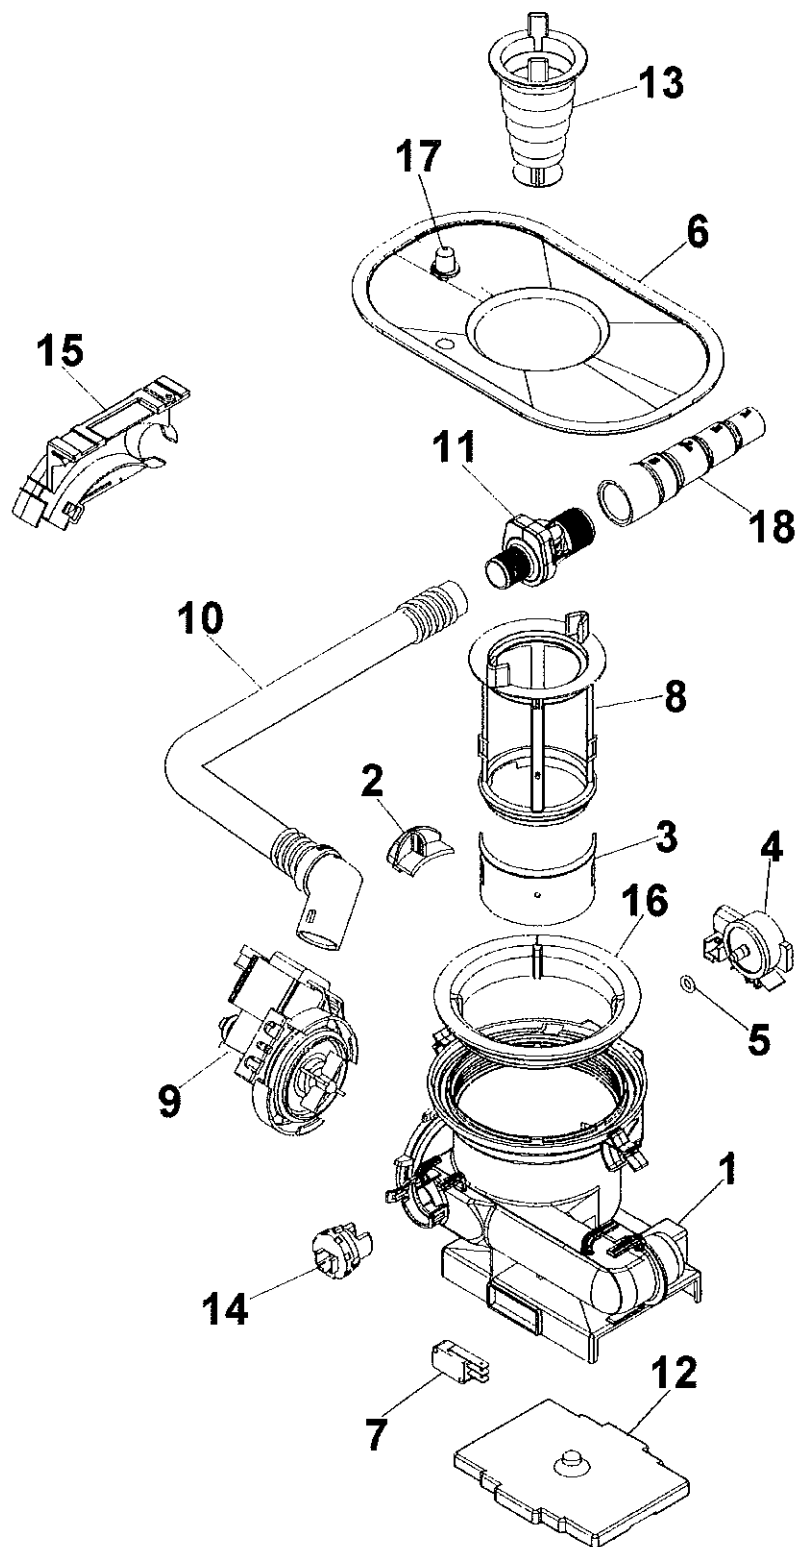

Ref #	Part Number	Qty.	Description
1	PD150030		UPPER BASKET (8801236-49)
2	PD150031		LOWER BASKET (8801391-49)
3	PD150033		CUTLERY BASKET UPPER - GRAY (8053376-77)
4	PD150034		BASKET KNIFE STOP L - GRAY (8057058-49)
5	PS300001		LOWER RACK WHEEL (10MM) 807 8641 - 77
6	PD150035		KNIFE STAND GRAY (8057505-77)
7	PD150024		HOLDER, CARVING KNIVES (8071214-77)
8	PD150018		CUP SHELF, WINE GLASSES (8071337)
9	PD150032		CUTLERY BASKET, INC. DOOR (NO HANDLE)
10	PD150008		BASKET WHL REP PD350026 8058498-77
11	PD120081		BRACKET, PIN ROW UPPER BASKET (8072553-77)
12	PD150037		KNIFE GUARD (8072554-77)
13	PD110005		GUIDE RAIL 8801350
14	PD110004		BALL 8057977/722B4430 (8 PER BAG) (8801349-77)
15	PD110001		BALL CATCH 8057978-77
16	PD120002		BASKET STOP REP PD350023 8057979-77
17	PD110042		BALL DISTANCE RING GUIDE RAIL (8058638-77)
18	PD120075		SLIDING BRACKET (8057502)
19	PD110046		GLIDE MOUNT (8058453)
20	PD100085		DOOR STRIP (8057489)
21	PD120056		EDGE GUARD (8071257)
22	PD150027		DOOR CUTLERY BASKET (8072986-77)
23	PD100093		LOCK HITCH INTEGR. (8070649)
NI	PD100092		LOCK WASHER INTEGR. (8070648)
NI	PD100110		SCREW, M4 X 8 A4 VAXED (8901104)
24	PD300112		CABLE SET, LIGHTING (8075728)
25	PD120077		CABLE CHANNEL (8073674)
26	PD160020		HALOGEN LAMP (8073830)
27	PD120078		LAMP GUARD (8072426)
28	PD120079		LAMP CHIMNEY (8072425)
29	PD130014		AIR BREAK - W/O-RING (8801234)
NI	PD100033		HOSE CLIP (8052189)
30	PD100032		LOCK RING-AIR BREAK (8057536)
31	PD110047		CLIPS FOR KNIFE GUARD (8075350)
32	PD100122		TRIM STRIP - LEFT (8074342-95)
NI	PD100109		SCREW, A4-RTS (8900646)
33	PD100123		TRIM STRIP - RIGHT (8074343-95)
NI	PD100109		SCREW, A4-RTS (8900646)
34	PD350035		CUP SHELF DIVIDER, HIGH CONTAINER (8073508-49)
35	PD330060		TRIM RAIL (8075663-95)
36	PD330061		SEALING STRIP (8075664)
NI	024148-000	1	SILVERWARE BASKET