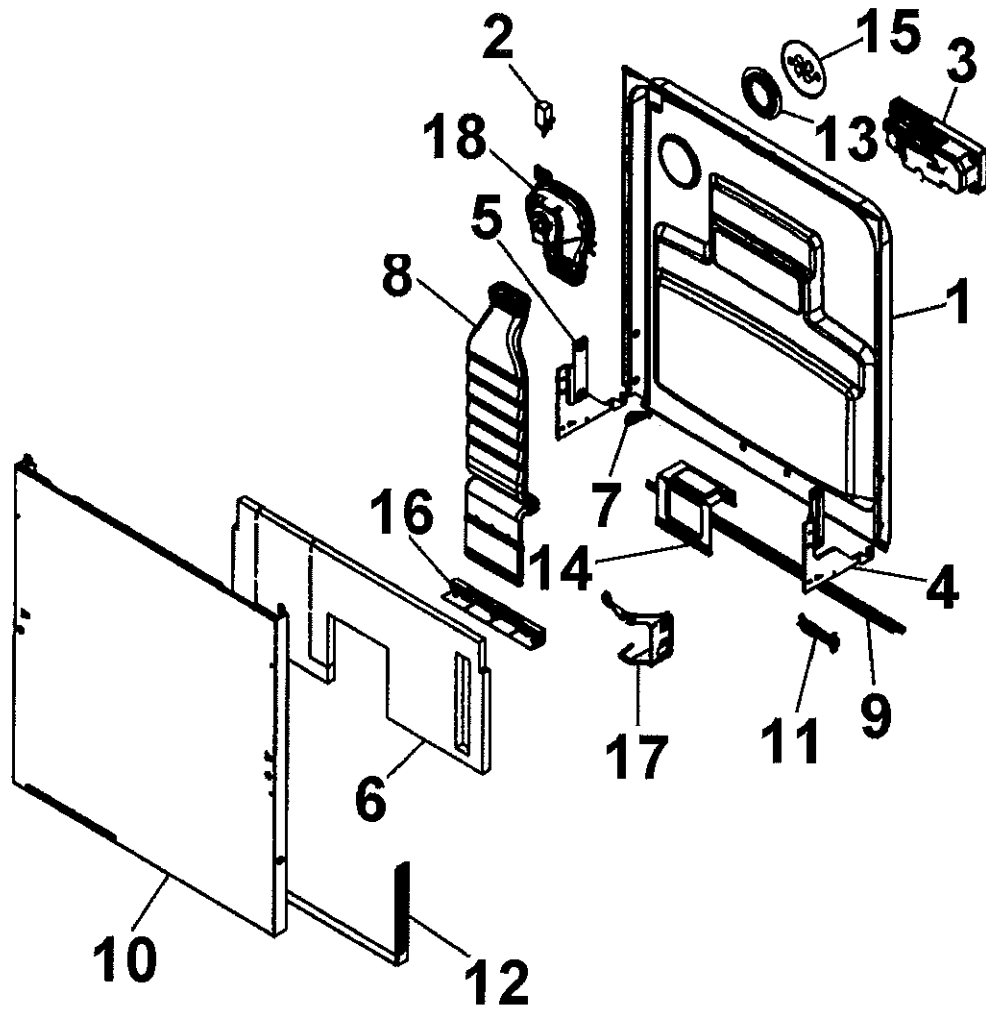

Ref #	Part Number	Qty.	Description
1	PD330062		DOOR INNER INSUL FAN/INT. (8801254)
NI	PD100109		SCREW, A4-RTS (8900646)
NI	PD100116		SCREW, A2-MKFT (8902121)
2	PD140044		FAN (8073851)
NI	PD100090		O-RING (8058501)
3	PD140032		COMBINATION DISPENSER REED RELAY (8801343-77)
NI	PD100114		SCREW, PT (8902085)
NI	PD100124		LID-INC. SEAL AND SPRING (8071918)
NI	PD100125		RINSE AGENT CAP (8071917)
NI	PD100095		SEAL, DETERGENT COMPARTMENT LID (8071918)
4	PD130011		DOOR HINGE-R.H. (8057524)
NI	PD100086		HINGE SCREW (8057530)
NI	PD100120		NUT, M4 (33500262)
5	PD130010		DOOR HINGE-L.H. (8057525)
NI	PD100086		HINGE SCREW (8057530)
NI	PD100120		NUT, M4 (33500262)
6	PD120061		SOND ABSORPTION OUTER DOOR (8074258)
7	PD100087		SLIDE WASHER HINGE BEARING (8057948)
8	PD120064		AIR CHANNEL, ADJUSTABLE DOOR (8057963-P)
9	PD100088		DOOR SEAL (8057949)
10	PD330063		DOOR OUTER LONG INT. ADJUST (8074800-PT)
NI	PD100109		SCREW, A4-RTS (8900646)
11	PD100106		CABLE BRACKET, DOOR (8074015)
12	PD120065		ADJUSTABLE FRAME, AIR CHANNEL (8074012-81)
NI	PD100118		SCREW, MRT-GF (8902133)
13	PD100089		LOCK RING FAN CASING (8057964)
NI	PD100114		SCREW, PT (8902085)
14	PD330064		BRACE (8057983)
NI	PD100109		SCREW, A4-RTS (8900646)
15	PD120055		FAN COVER PLATE (8058484)
NI	PD100114		SCREW, PT (8902085)
16	PD130039		NOZZLE AIR DUCT INT. COMPLETE (8072732-33)
17	PD120058		BRACKET FOR HARNESS (8073612)
18	PD140043		WAX MOTOR (8052778)
NI	PD100078	1	PANEL INSTALL. HARDWARE (8801134)