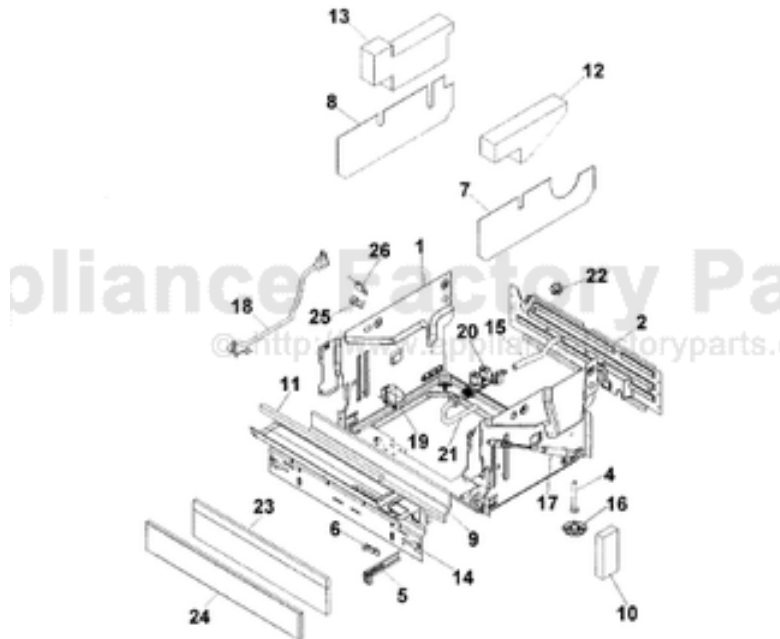

[Find Your VIKING Dishwasher Parts - Select From 36 Models](#)

----- Manual continues below -----