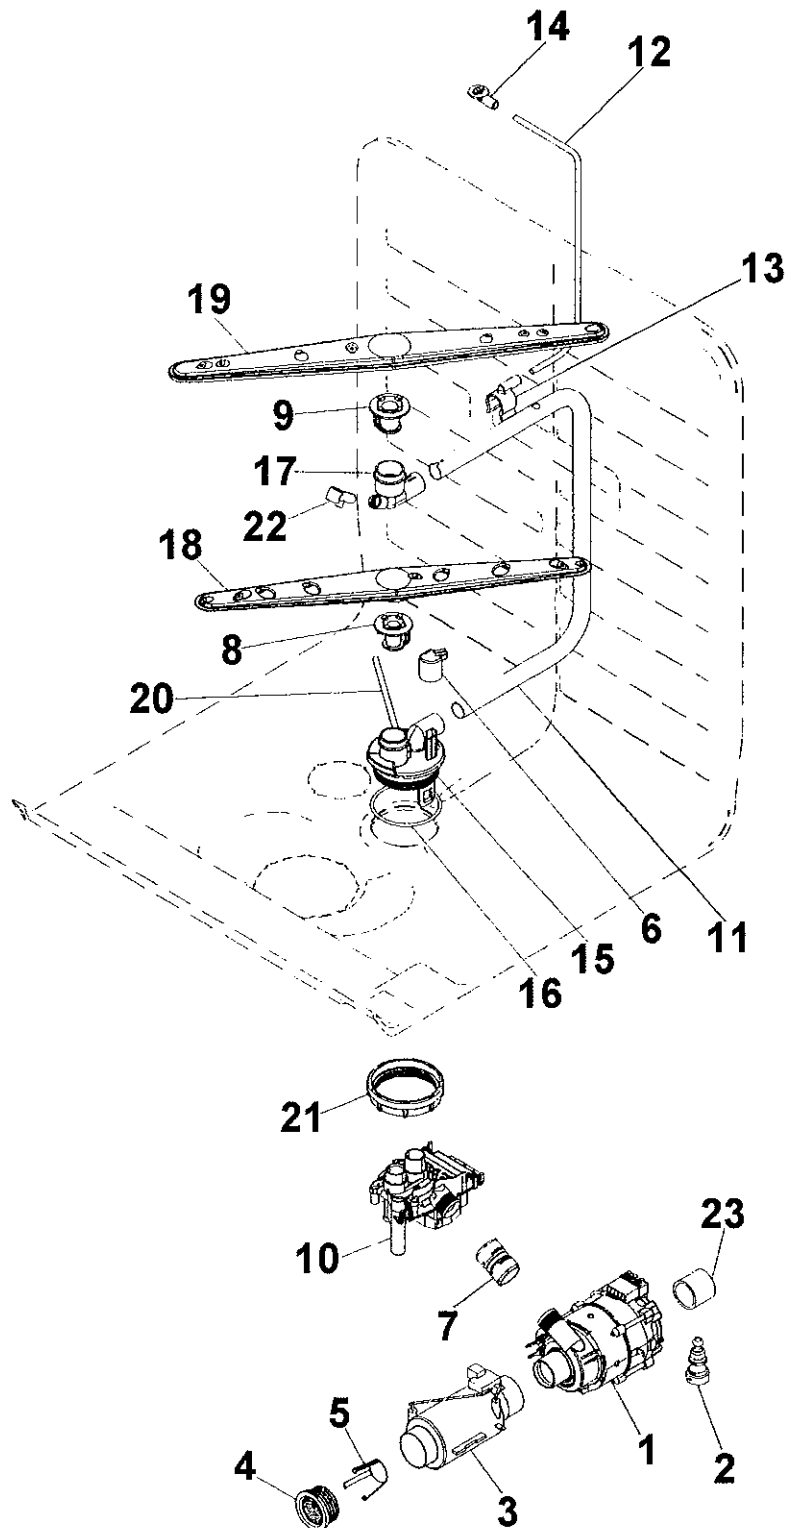

Ref #	Part Number	Qty.	Description
1	PD140033		CIRCULATION PUMP (8078471)
NI	PD310048		CAPACITOR (8075380)
2	PD110037		RUBBER DAMPER (8075130)
3	PD160014		HEATING ELEMENT (8073785)
4	PD160012		TRANSMUTATION ELEMENT (8073702)
5	PD140038		HEATER INSERT (8075070)
6	PD150028		DRAINAGE CUP - GRAY (8073385-77)
7	PD110032		HOSE, CIRCULATION PUMP (8072888)
NI	PD100084		HOSE CLIP (8056491)
8	PD130037		SPRAY ARM BEARING (8072728-77)
9	PD120071		UPPER SPRAY ARM BEARING (8801268)
10	PD140035		WATER DIV. VALVE (8801389)
NI	PD100099		O-RING (8073003)
11	PD130040		SPRAY PIPE (8073387D)
12	PD130041		SPRAY PIPE KNIFE SPRAYER UPPER (8073394)
13	PD110044		SPRAY PIPE GROMMET LOWER - GRAY
14	PD110045		SPRAY PIPE GROMMET UPPER - GRAY (8057503-77)
15	PD130042		SPRAY TOWER LOWER SPRAY NOZZLE (8801270)
16	PD100126		O-RING (8901765)
17	PD130038		UPPER SPRAY TOWER SPRAY NOZZLE (8072730-L-77)
18	PD130028		LOWER SPRAY ARM - COMPLETE (8072891)
19	PD130029		UPPER SPRAY ARM - COMPLETE (8072894)
20	PD130030		POT RINSE TUBE (8073381)
NI	PD100114		SCREW, PT (8902085)
21	PD100094		LOCK RING, SPRAY PIPE BEARING (8071607)
22	PD130036		SPRAY NOZZLE (8072543-77)
23	PD110038		HOSE
NI	PD100033		HOSE CLIP (8052189)