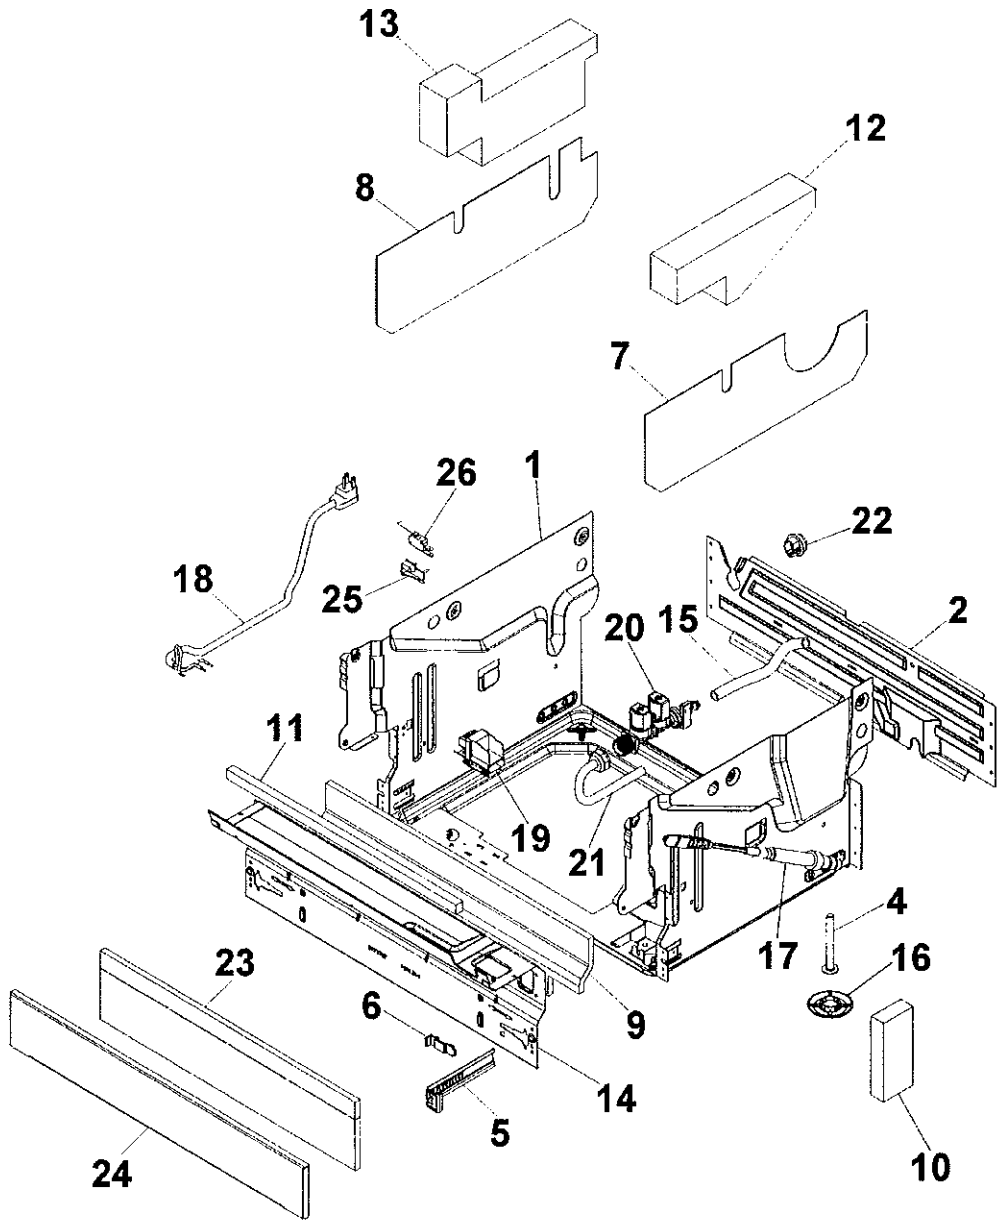

Ref #	Part Number	Qty.	Description
1	PD120063		OUTER BOTTOM (8074450)
NI	PD100110		SCREW, M4 X 8 A4 VAXED (8901104)
NI	PD100111		SCREW, O-RING (8901110)
2	PD120060		REAR PANEL (8073880)
NI	PD100119		SCREW, RTS (8902357)
3	PD130043		SOUND ABSORPTION REAR PANEL (8074268)
4	PD330058		FOOT (8074228)
5	PD120057		BRACKET, KICK PLATE (8073480)
6	PD110041		SPRING, KICK PLATE - GRAY (8073481-49)
7	PD130044		SOUND ABSORPTION SELF ADH. - RIGHT (8060035)
8	PD130045		SOUND ABSORPTION SELF ADH. - LEFT (8060034)
9	PD120053		SOUND ABSORBANT GUARD PLATE (8058353)
10	PD130046		SOUND ABSORPTION BLOCK BOTTOM OUTER (8060038)
11	PD120062		SOUND ABSORBANT PROFILE (8074260)
12	PD130047		SOUND INS. MOTOR COMP. - RIGHT (8071225)
13	PD130048		SOUND INS. MOTOR COMP. - LEFT (8071254)
14	PD120059		GUARD PLATE (8073707)
NI	PD100119		SCREW, RTS (8902357)
15	PD110048		RUBBER HOSE (8075636)
NI	PD100033		HOSE CLIP (8052189)
16	PD130027		SLIDE FOOT (8051957)
17	PD110040		DOOR SPRING (8071323-77)
18	PD160013		CORD SET (8073774)
19	PD140030		FILTER WITH SCREW SPLINT (8079045)
NI	PD100117		SCREW, MRT-TT (8902131)
20	PD140049		INLET VALVE (8073827)
NI	PD100033		HOSE CLIP (8052189)
21	PD130033		INLET SUPPLY LINE
22	PD110030		GROMMET (8006948)
23	PD130049		SOUND ABSORPTION - KICK PLATE (8074585)
24	PD330059		KICK PLATE (8073506-29)
NI	PD100115		SCREW, PTK (8902087)
25	PD120080		SWITCH BRACKET (8054907)
26	PD140050		MICROSWITCH - LIGHTING (8073834)