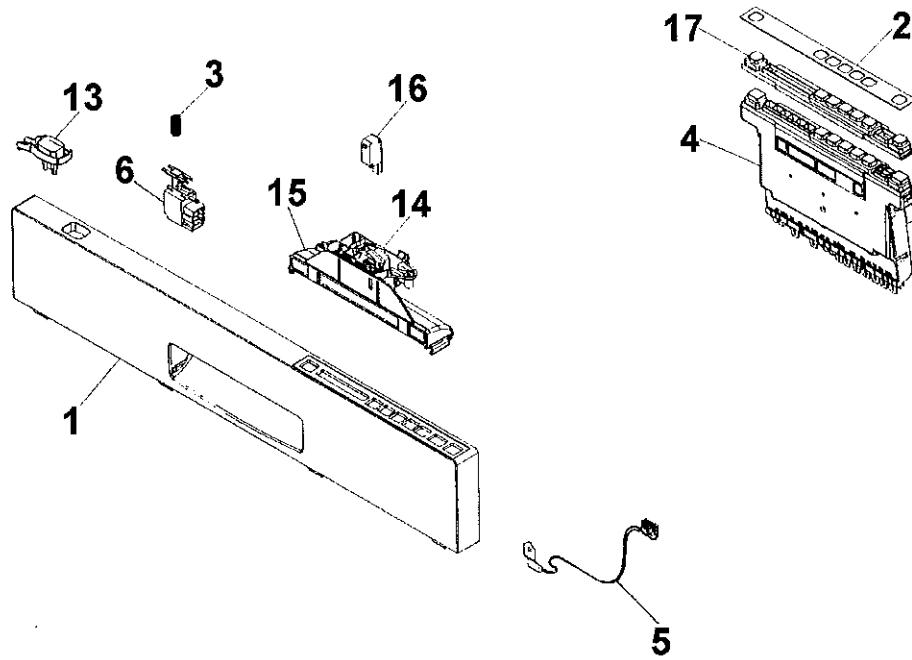

Ref #	Part Number	Qty.	Description
1	PD120067		VIKING PANEL (8075653-81-UL)
2	PD120073		DEC. PLATE - VIKING (8075658)
3	PD110035		SPRING, MAIN SWITCH (8074277)
4	PD160017		COMPLETE CONTROL UNIT (8801282)
5	PD160015		THERMISTOR (8073788)
6	PD140031		MAIN PUSH SWITCH (8073782)
7	PD300106		CABLE SET, DIVERTER VALVE (8078072)
8	PD300107		CABLE SET, CIRCULATION PUMP INLET VALVE (8075736)
9	PD300109		CABLE SET, POWER (8075738)
10	PD140031		MAIN PUSH SWITCH (8073782)
11	PD300108		CABLE SET, FLOW AND PRESSURE (8075735)
12	PD300111		CABLE SET, DRAIN (8075731)
13	PD140041		PUSH BUTTON MAIN SWITCH GRAPHIC (8075078-81)
14	PD130032		COMPLETE LOCK (8073670)
15	PD130031		HANDLE, INTEGRATED LOCK (8073666)
NI	PD100096		SCREW, MC65 (8072439)
16	PD140045		MICROSWITCH, DOOR (8073836)
17	PD140048		PUSHBUTTONS (8075720-85)