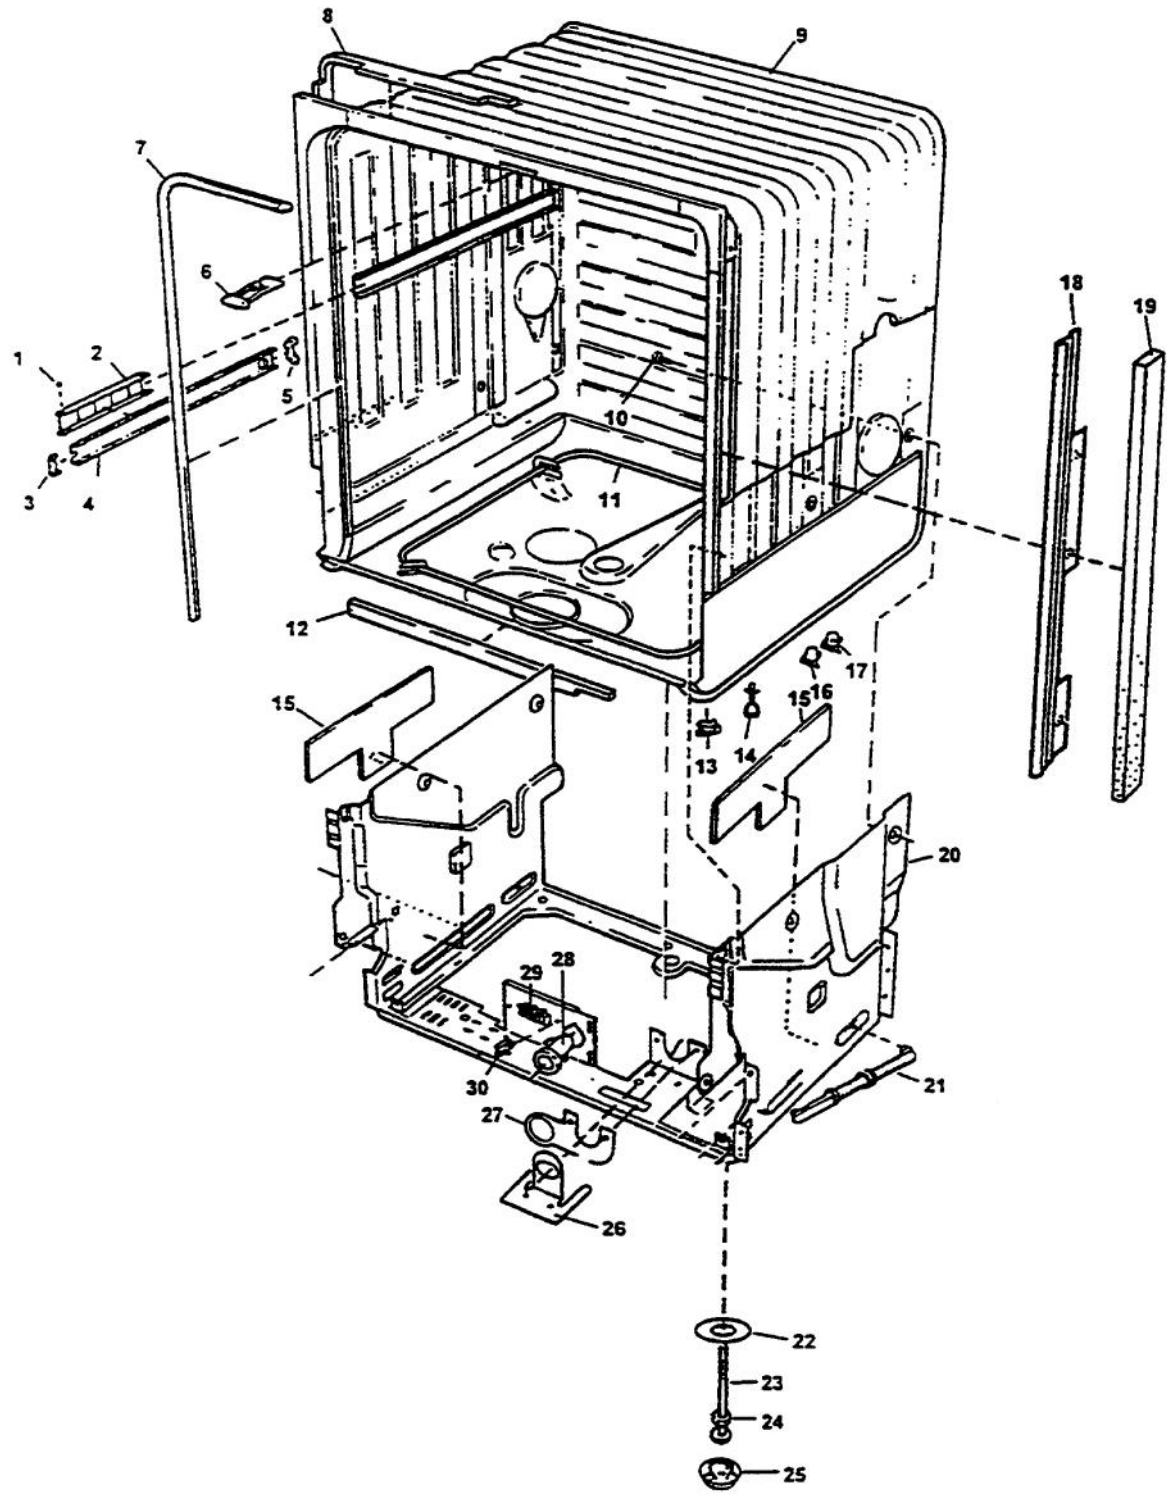

Ref #	Part Number	Qty.	Description
1	PD130007		INSULATION-DRIP GUARD BACK (8058353
2	PD340009		SOUND ABSORBANT PROFILE 8060041
3	PD120008		PROTECTION PLATE (8057526)
4	PD110008		FELT-KICKPLATE (8070743)
NI	PD330042		FELT KICK PLATE 8074585
5	PD330046		SUB TO PD120005 - KICK PLATE 8059758-29
NI	PD100009		SCREW (8900944)
6	PD100012		SEALING STRIP(8070615)
7	PD330043		SUB TO PD120007SS
8	PD130005BK		LOWER DOOR - BK
8	PD130005SS		DO NOT USE SEE PD130005
8	PD130005WH		DO NOT USE SEE PD130005
9	PD120009		GUARD DRIP PROTECTION 8058486
10	PD120004		KICK PLATE-BRACKET (8057549)
11	PD110007		SPRING-KICKPLATE (8057550)
NI	PD100007		SCREW (8900327)
12	PD120012		TIP GUARD (8060097)