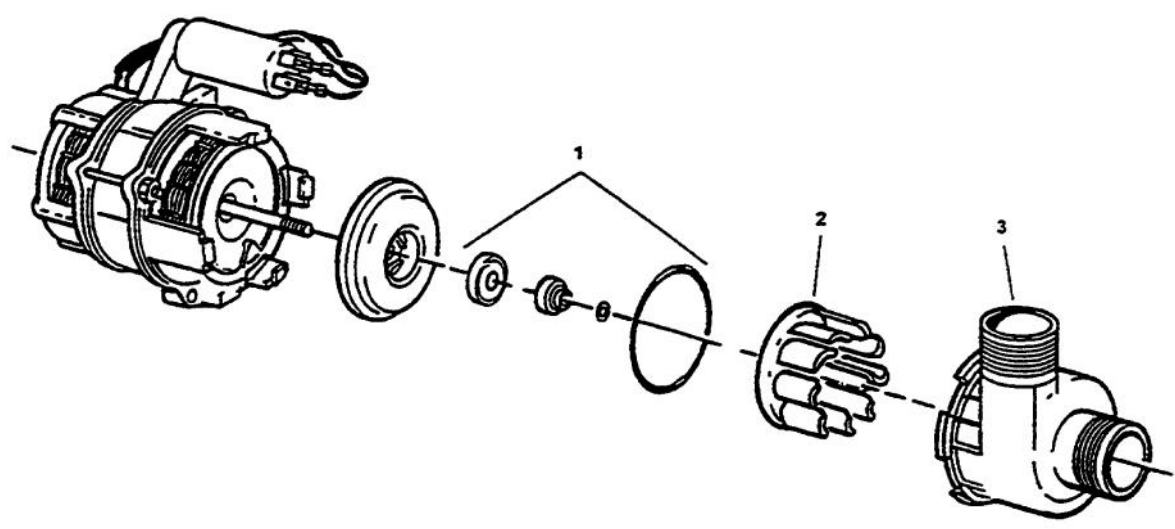

Ref #	Part Number	Qty.	Description
1	PD100042		SEAL SET 8801087
2	PD140013		PUMP IMPELLER 8071258
3	PD120026		HOUSING PUMP 8058452