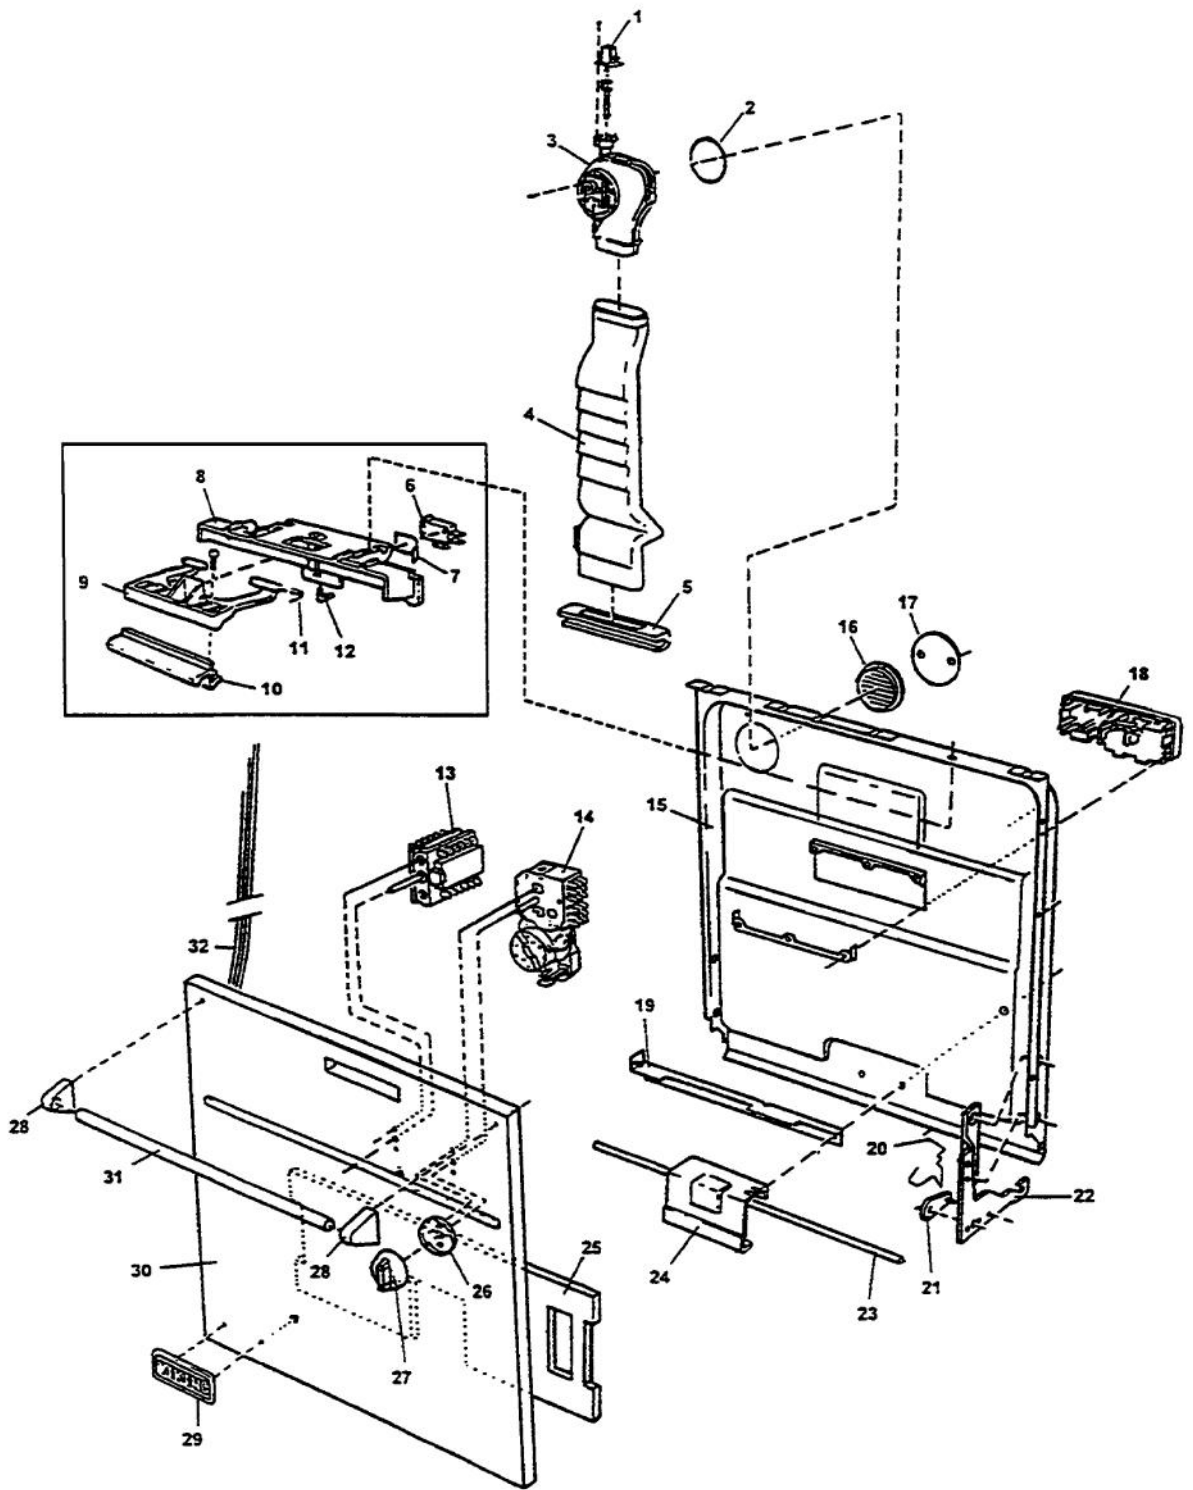

Ref #	Part Number	Qty.	Description
1	PD110004		BALL 8057977/722B4430 (8 PER BAG) (8801349-77)
2	PD300091		BALL HOLDER, GUIDE RAIL
3	PD350023		BASKET STOP
4	PD110005		GUIDE RAIL 8801350
5	PD300089		SUB TO PD110001
6	PD130020		LATCH KIT 8801098
7	PD100002		TUB SEAL
8	PD300083		TANK SEAL FOR VUD040 8070613
9	PD340010		CASING WITH INSULATION
10	PD100001		SCREW & O-RING (8901110)
11	PD300097		HEATING ELEMENT 8057077
NI	PD100052		CABLE HARNESS TIE (8060258)
NI	PD110020		PROTECTION COLLAR (8002370)
12	PD130004		INSULATION-LOWER CASING (8060033)
13	PD100049		CABLE HARNESS TIE (8058495)
14	PD100048		CABLE HARNESS TIE (8070142)
15	PD130003		INSULATION-BOTTOM OUTER (8058352)
16	PD310025		THERMOSTAT 8059774
17	PD160005		THERMOSTAT 190 DEG 8002579
18	PD300093		WH STRIP SIDE 8059761-95
NI	PD300094		STRIP SIDE 8059762-95
19	PD100015		SEALING STRIP (8070614)
20	PD120003		BOTTOM OUTER PANEL (8057523)
21	PD300090		DOOR SPRING COMPLETE 8058491-77
22	PD100005		REINFORCEMENT WASHER (8057209)
23	PD130001		FOOT
24	PD110006		DOOR SPRING 8060232-77
25	PD130002		DISHWASHER FOOT-GLIDE (8051957)
26	PD120011		INLET VALVE MOUNT BRACKET (8070495)
NI	PD100007		SCREW (8900327)
27	PD120010		CONNECTION MOUNTING BRACKET(8060255
28	PD310025		THERMOSTAT 8059774
29	PD310036		TERMINAL BOX 8006948
NI	PD100051		SCREW (8900351)
NI	PD100008		SCREW (8901097)
30	PD100050		CABLE HARNESS TIE (8059991)