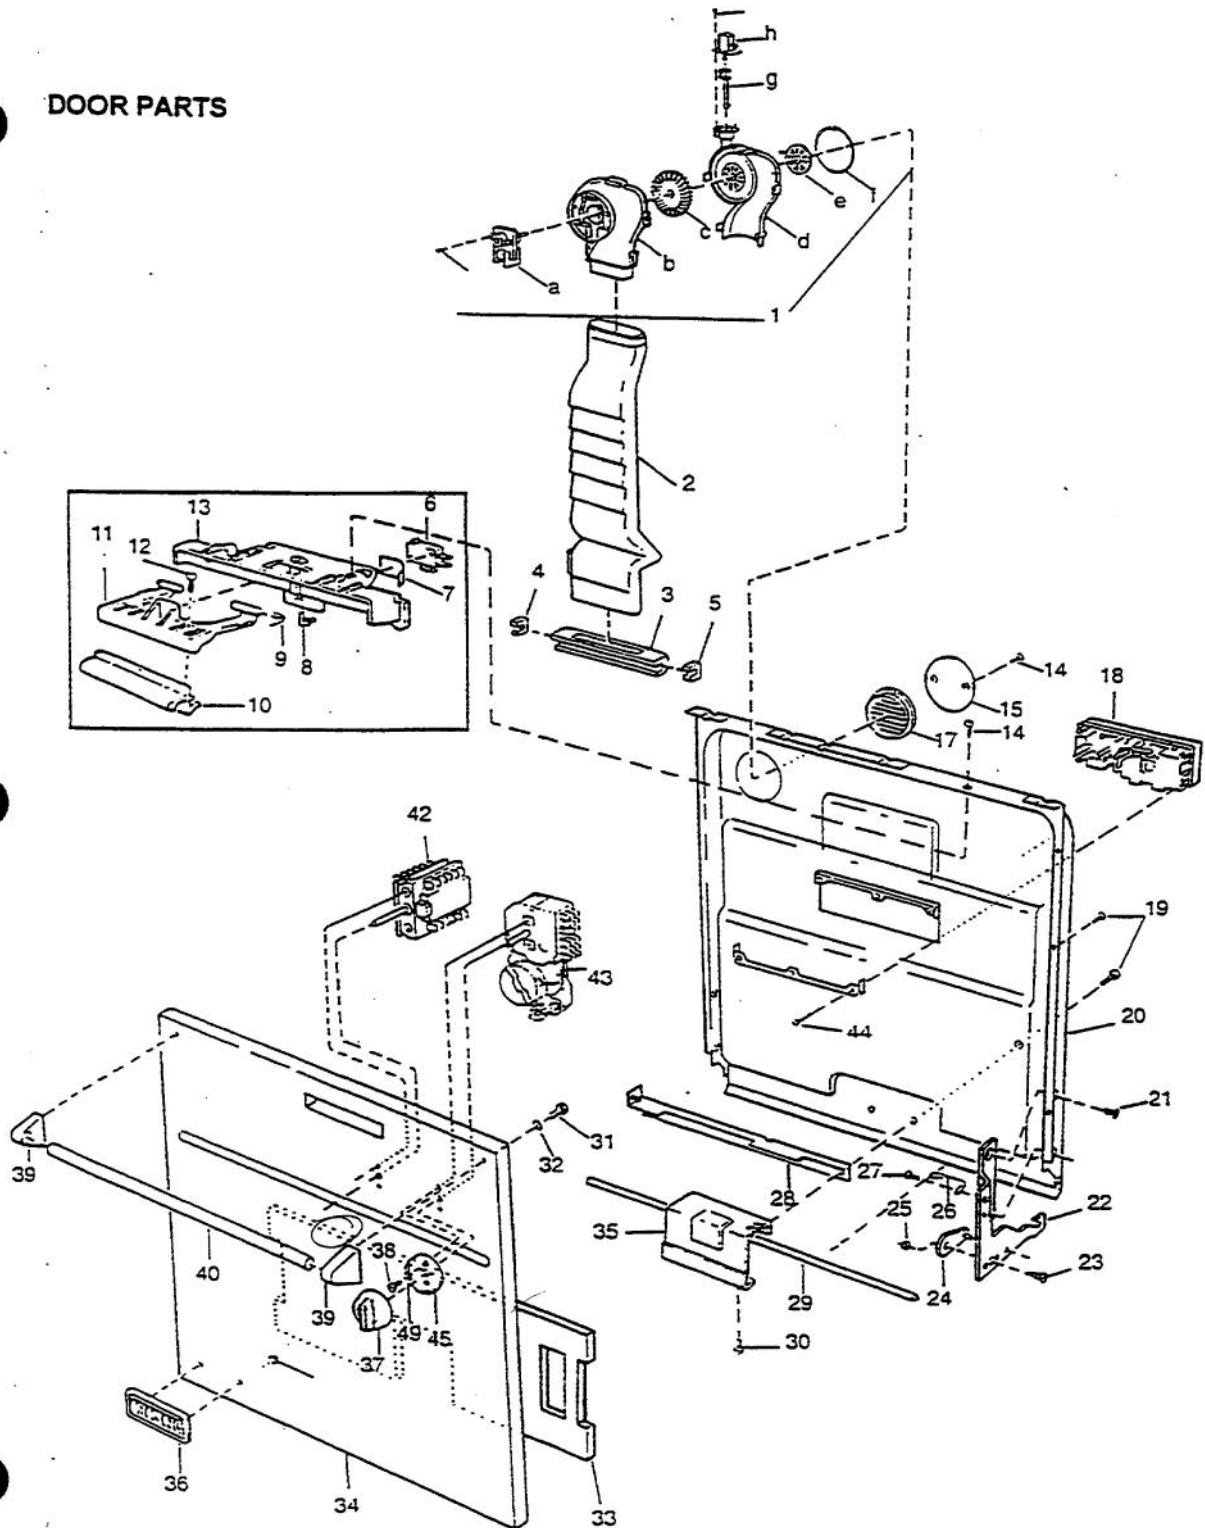

DOOR PARTS

Ref #	Part Number	Qty.	Description
1b-g	PD140001		VENTILATOR ASY (8073851) REP PD310030 (COMPLETE ASSEMBLY)
a	PD140002		VENTILATOR, COMPLETE
h	PD140004		MOTOR VAX VENTILATOR 8052778
2	PD120017		AIR CHANNEL (8057963)
3	PD120018		AIR DUCT-NOZZLE (8059887)
4	PD110009		END PLUG (8059891) NEED`S COLOR
5	PD110010		END PLUG (8059892) GET COLOR CODE
6	PD140005		SWITCH MICRO 8055473
7	PD120019		TAPE
8	PD140006		CONTROL PIN 8057542
9	PD110011		SPRING-HANDLE LOCK (8007078)
10	PD130008		LATCH REPL PD320092 8070023-98
NI	PD130020		LATCH KIT 8801098
11	PD130009		LATCH HANDLE (8070024-33)
12	PD100017		SCREW
13	PD120020		LOCK GUARD 8057539
14	PD100018		SCREW (8902085)
15	PD120021		COVER PLATE-FAN (8058484)
17	PD100019		LOCK RING-FAN CASING (8057964)
18	PD150017		COMBINATION DISPENSER 8801343-77
19	PD100020		SCREW (8900646)
20	PD120022		PNL INNER DR REP PD350028 8801118
21	PD100017		SCREW
22	PD130010		DOOR HINGE-L.H. (8057525)
22	PD130011		DOOR HINGE-R.H. (8057524)
23	PD100021		SCREW-HINGE (8057530)
24	PD100022		SLIDE WASHER-HINGE BEARING (8057948)
25	PD100023		NUT (33500262)
26	PD100043		CABLE HARNESS TIE (8060070)
27	PD100024		SCREW (8902131)
28	PD120023		DOOR AIR CHANNEL-LOWER (8058487)
29	PD100025		DOOR SEAL LOWER CUTTING
30	PD100007		SCREW (8900327)
31	PD100026		SCREW (8056198)
32	PD100027		LOCK WASHER (8901324)
33	PD130012		INSULATION-DOOR ASSEMBLY (8070294)
34	PD120024SS		DOOR OUTER XSS 8070110-95-Y
34	C9201225AL		FRONT PANEL XALX
34	C9201225BK		SUB TO PD120024BK - FRONT PANEL XBKX
34	C9201225BT		FRONT PANEL XBTX
34	C9201225BU		FRONT PANEL XBUX
34	C9201225CB		FRONT PANEL XCBX
34	C9201225EP		FRONT PANEL XEPX
34	C9201225FG		FRONT PANEL XFGX (VUD141) XSLK SC
34	C9201225GG		FRONT PANEL XGGX
34	C9201225LE		FRONT PANEL XLEX
34	C9201225LN		FRONT PANEL XLNX
34	C9201225MJ		FRONT PANEL XMJX
34	C9201225PL		FRONT PANEL XPLX
34	C9201225SG		FRONT PANEL XSGX
34	C9201225VB		FRONT PANEL XVBX (VUD141) XSLK SC
34	C9201225WH		FRONT PANEL XWHX (VUD141) XSLK SC
35	PD120025		DOOR BRACE STAND (8057985)
36	PE010016		NAMEPLATE, LOGO, PRO
36	PE010017		LOGO (VGSO,VEDO,VGDO,VUD) XWH/CHR
36	PE010079		4.5 LOGO/VIKING PROF, BK/BR
36	PE010080		4.5 LOGO/VIKING PROF XWH/BR
37	PB010127		KNOB, TIMER VUD141 80-602-43
37	PB010128		TIMER KNOB - WHITE (VUD141)