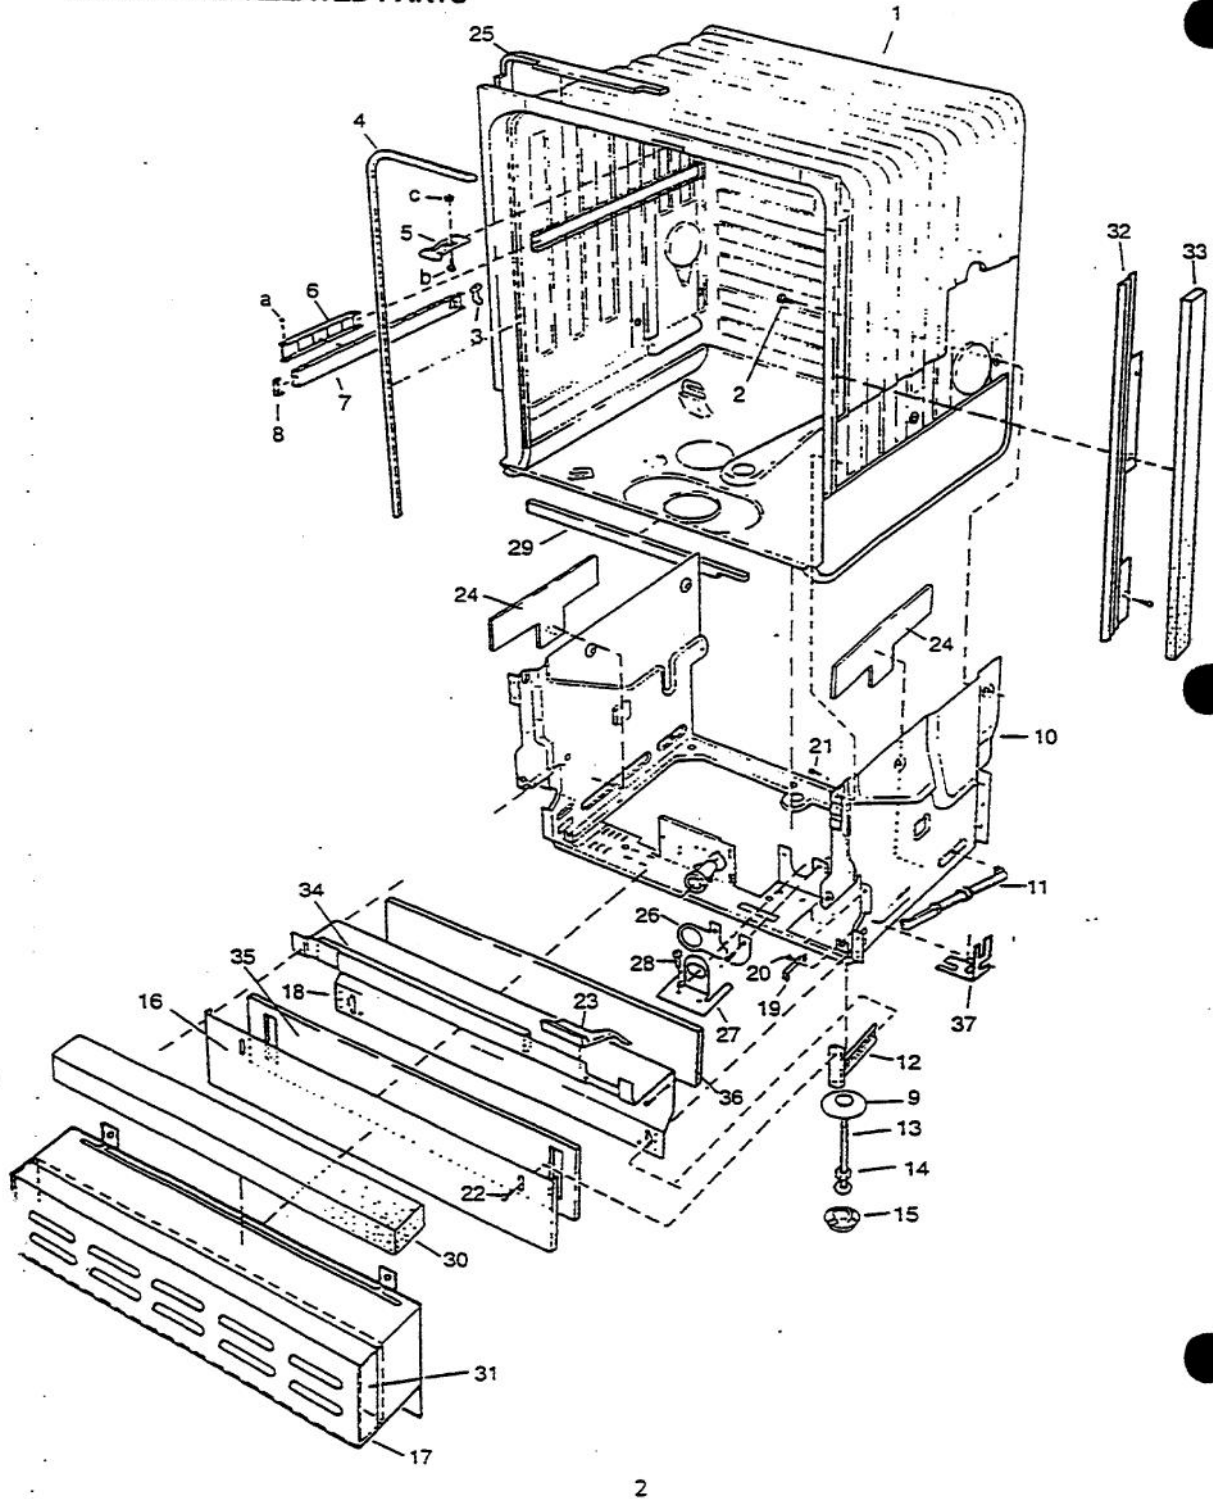

CASING AND RELATED PARTS

Ref #	Part Number	Qty.	Description
1	PD120001		CASING WITH INSULATION
2	PD100001		SCREW & O-RING (8901110)
3	PD110001		BALL CATCH 8057978-77
4	PD100002		TUB SEAL
5	PD110002		LOCK CATCH 8057955-77
b	PD100003		SCREW (8901104)
c	PD100004		NUT (8070767)
6	PD110003		GUIDE RAIL-BALL HOLDER 8058638-77
a	PD110004		BALL 8057977/722B4430 (8 PER BAG) (8801349-77)
7	PD110005		GUIDE RAIL 8801350
8	PD120002		BASKET STOP REP PD350023 8057979-77
9	PD100005		REINFORCEMENT WASHER (8057209)
10	PD120003		BOTTOM OUTER PANEL (8057523)
11	PD110006		DOOR SPRING 8060232-77
12	PD120004		KICK PLATE-BRACKET (8057549)
13	PD130001		FOOT
14	PD100006		NUT (8901156)
15	PD130002		DISHWASHER FOOT-GLIDE (8051957)
16	PD120005		KICK PLATE RE PD330046 8059758-86
17	PD120007SS		LOWER DOOR XSS 8057100-95-V
17	C9001226AL		LOWER PANEL XALX (VUD141)
17	C9001226BK		SUB TO PD120007BK - LOWER PANEL XBKX (VUD141)
17	C9001226BT		LOWER PANEL XBTX (VUD141)
17	C9001226BU		LOWER PANEL XBUX (VUD141)
17	C9001226CB		LOWER PANEL XCBX (VUD141)
17	C9001226EP		LOWER PANEL XEPX (VUD141)
17	C9001226FG		LOWER PANEL XFGX (VUD141)
17	C9001226GG		LOWER PANEL XGGX (VUD141)
17	C9001226LE		LOWER PANEL XLEX (VUD141)
17	C9001226LN		LOWER PANEL XLNX (VUD141)
17	C9001226MJ		LOWER PANEL XMJX (VUD141)
17	C9001226PL		LOWER PANEL XPLX (VUD141)
17	C9001226SG		LOWER PANEL XSGX (VUD141)
17	C9001226VB		LOWER PANEL XVBX (VUD141)
17	C9001226WH		LOWER DOOR - WH
18	PD120008		PROTECTION PLATE (8057526)
19	PD110007		SPRING-KICKPLATE (8057550)
20	PD100007		SCREW (8900327)
21	PD100008		SCREW (8901097)
22	PD100009		SCREW (8900944)
23	PD120009		GUARD DRIP PROTECTION 8058486
24	PD130003		INSULATION-BOTTOM OUTER (8058352)
25	PD100010		SEALING STRIP (8070913)
26	PD120010		CONNECTION MOUNTING BRACKET(8060255
27	PD120011		INLET VALVE MOUNT BRACKET (8070495)
28	PD100011		SCREW (9000327)
29	PD130004		INSULATION-LOWER CASING (8060033)
30	PD100012		SEALING STRIP(8070615)
31	PD130005		INSULATION LOWER DOOR 8070612
32	PD100013		SIDE STRIP 8059761-95
32	PD100014		SIDE STRIP XSS 8059762-95
33	PD100015		SEALING STRIP (8070614)
34	PD130006		INSULATION DRIP GUARD TOP 8060041
35	PD110008		FELT-KICKPLATE (8070743)
36	PD130007		INSULATION-DRIP GUARD BACK (8058353
37	PD120012		TIP GUARD (8060097)