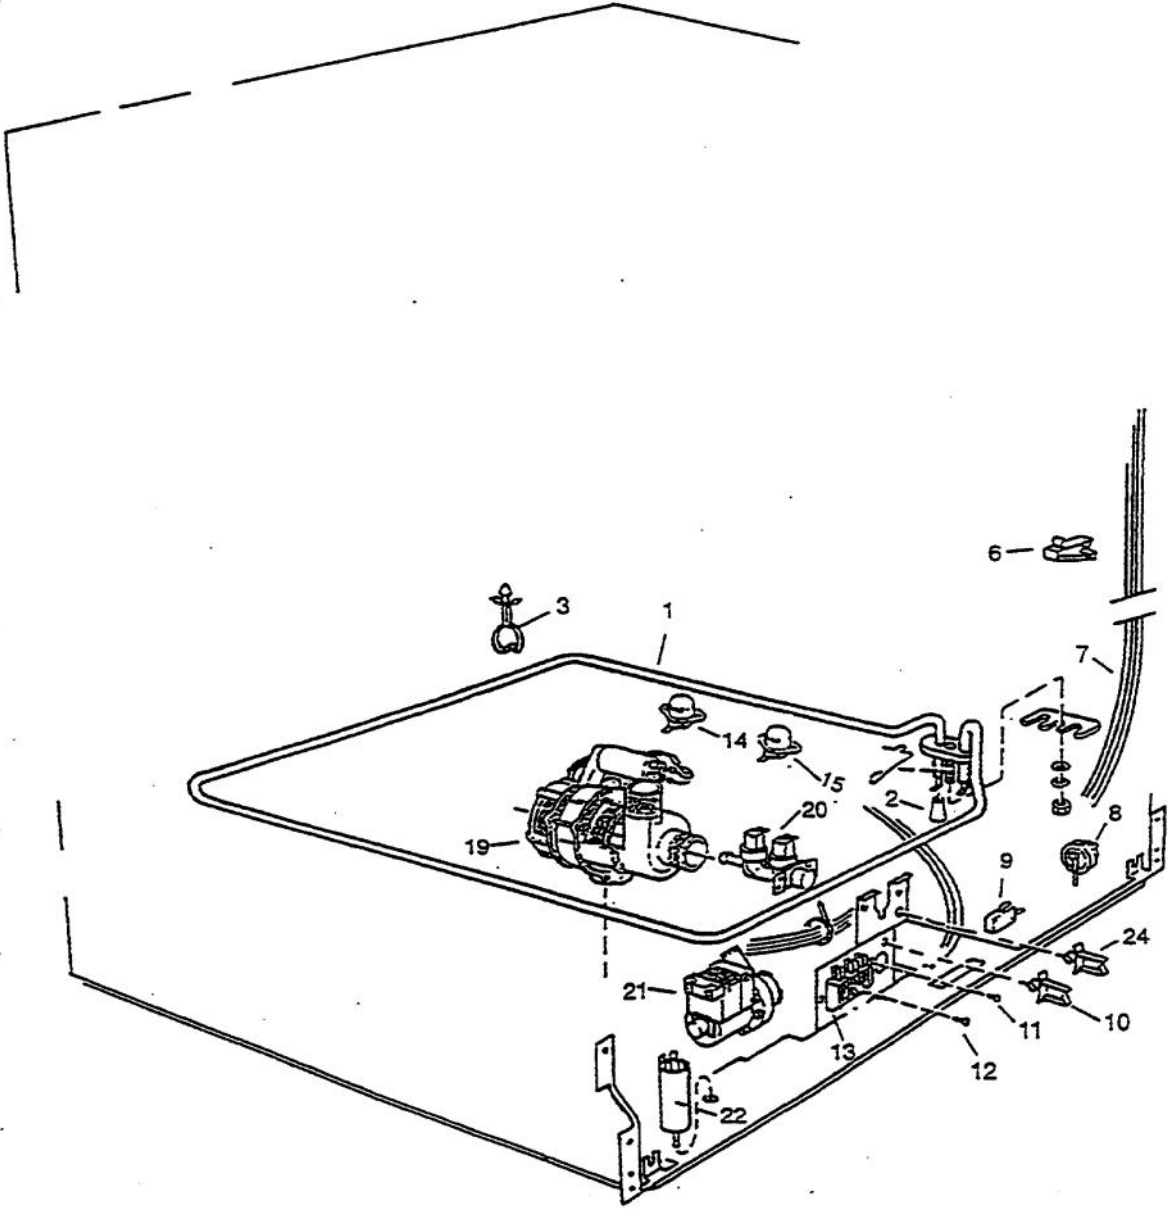

Ref #	Part Number	Qty.	Description
1	PD160001		HEATING ELEMENT (8072272)
2	PD110020		PROTECTION COLLAR (8002370)
3	PD100048		CABLE HARNESS TIE (8070142)
6	PD100049		CABLE HARNESS TIE (8058495)
7	PD160002		MAIN HARNESS 8070279
NI	PD140020		INLET VALVE-W/HARNESS (8059724-UL)
8	PD140014		LEVELING SWITCH
9	PD140011		MICRO-SWITCH - OVERFLOW (8060068)
10	PD100050		CABLE HARNESS TIE (8059991)
11	PD100008		SCREW (8901097)
12	PD100051		SCREW (8900351)
13	PD160003		TERMINAL BOX 8050251
14	PD160004		THERMOSTAT 127.4 DEG 8070001
15	PD160005		THERMOSTAT 190 DEG 8002579
19	PD140016		PUMP CIRCULATION 05 8801312
20	PD310040		INLET VALVE
21	PD140017		PUMP DRAIN 120V 8801353
22	PD140021		RFI FILTER (8058558)
24	PD100052		CABLE HARNESS TIE (8060258)