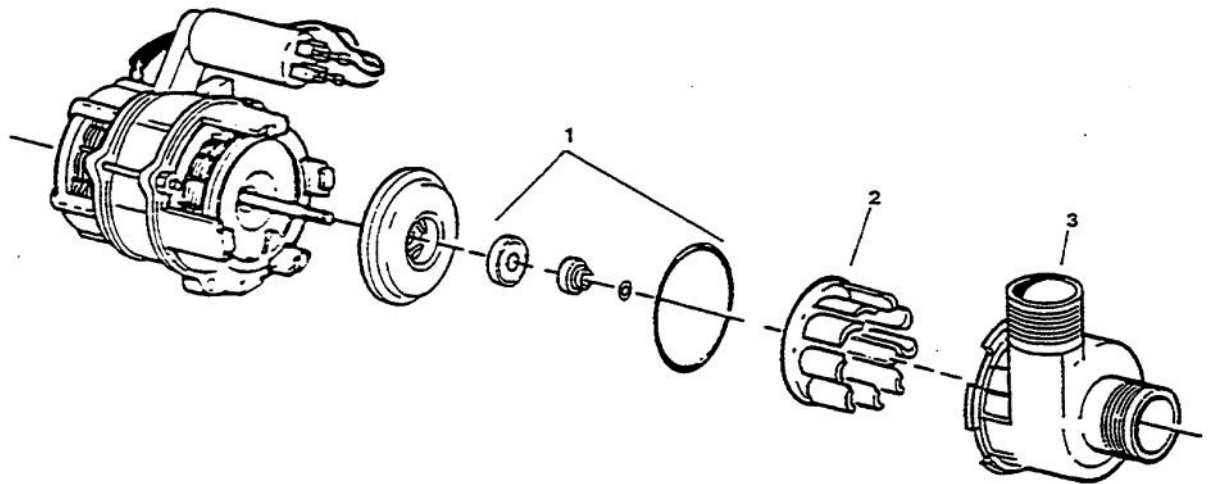

Ref #	Part Number	Qty.	Description
1	PD100042		SEAL SET 8801087
2	PD140013		PUMP IMPELLER 8071258
3	PD120026		HOUSING PUMP 8058452