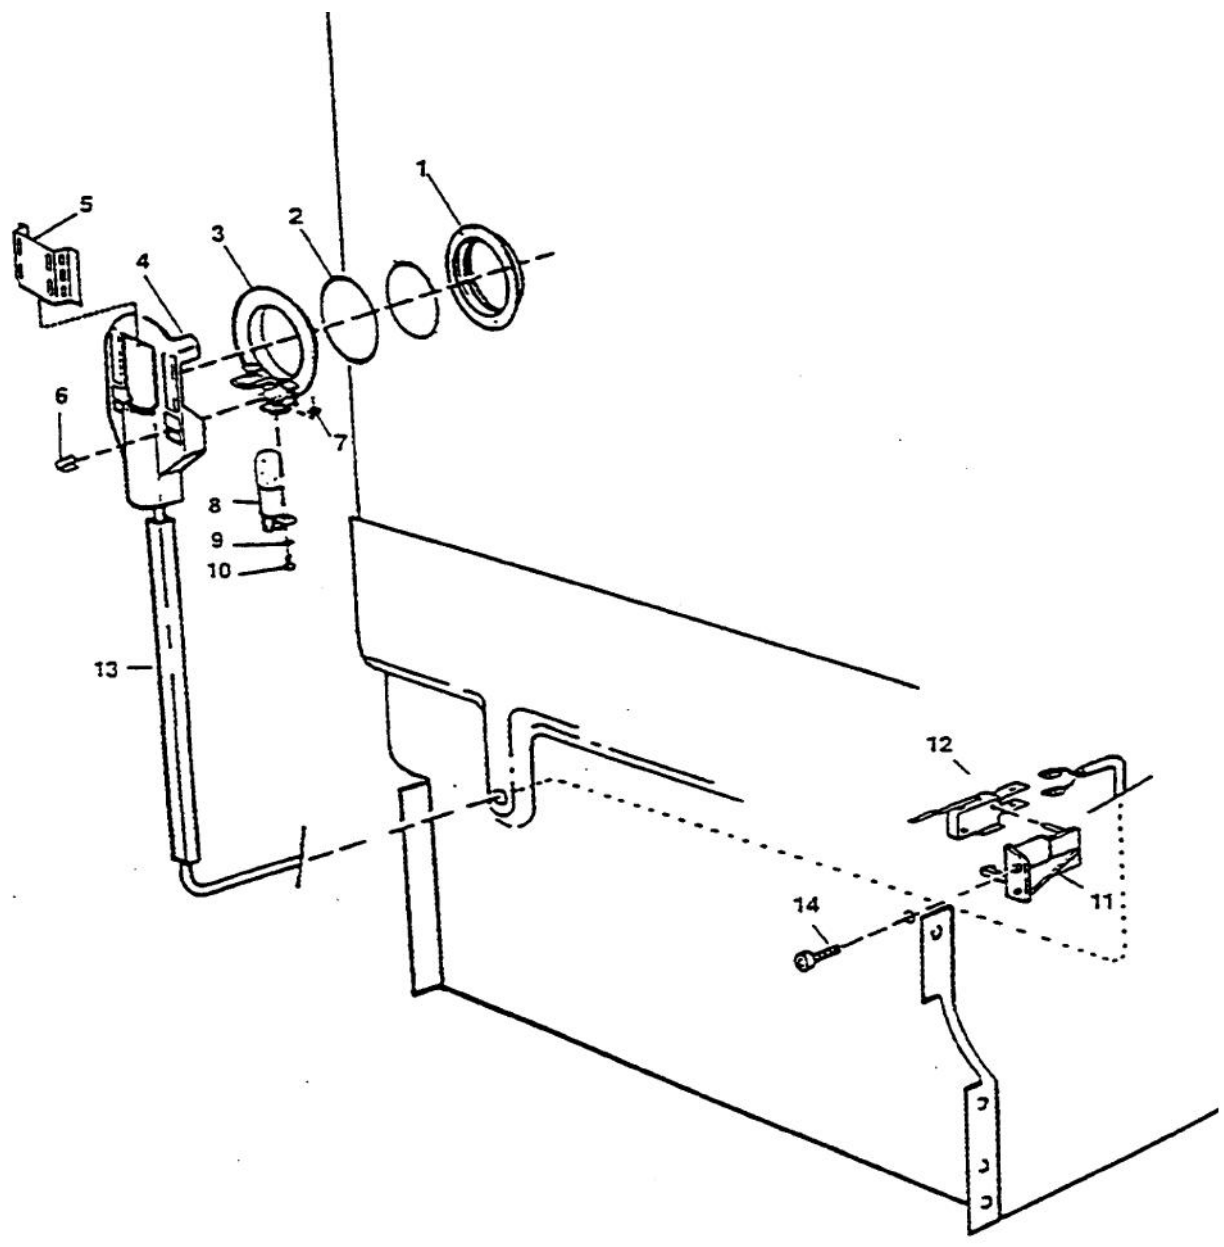

Ref #	Part Number	Qty.	Description
37	PB010128		TIMER KNOB - WHITE (VUD141)
38	PD100009		SCREW (8900944)
39	PE030001		BRACKET, DOOR, HANDLE
39	PE030001PVD		END CAP DOOR HANDLE XBR
40	F0002573SS		DOOR HANDLE-VUD141 (STAINLESS STEEL) 22.093
40	F0002573BR		DOOR HANDLE VUD141 (BRASS) 22.093
41	PD100028		LOCK WASHER (8901413)
42	PD140007		SWITCH ROTARY 8056214
43	PD140008		TIMER 1355/1655 8060017
44	PD100029		SCREW (8902087)
45	PB010106		BEZEL - SS
45	PB010107		SUB TO PB010172 - BRASS BEZEL
46	PD100030		LOCK WASHER (8070986)
49	PD100028		LOCK WASHER (8901413)

Ref #	Part Number	Qty.	Description
1	PD100053		LOCK RING-GLASS (8053086)
2	PD100054		O-RING (8901763)
3	PD160006		LIGHT GLASS (8053087)
4	PD120029		LAMP PROTECTION PLATE (8054915)
5	PD120030		LAMP REFLECTOR PLATE (8054916)
6	PD100055		CLIP (8901592)
7	PD100056		NUT (8901233)
8	PD160007		LIGHT - INTERIOR (8055148)
9	PD100028		LOCK WASHER (8901413)
10	PD100057		SCREW (8900945)
11	PD120031		LAMP SWITCH BRACKET (8054907)
12	PD140019		MICRO-SWITCH - LIGHT (8058469)
13	PD120032		CABLE CHANNEL (8059968)
14	PD100029		SCREW (8902087)