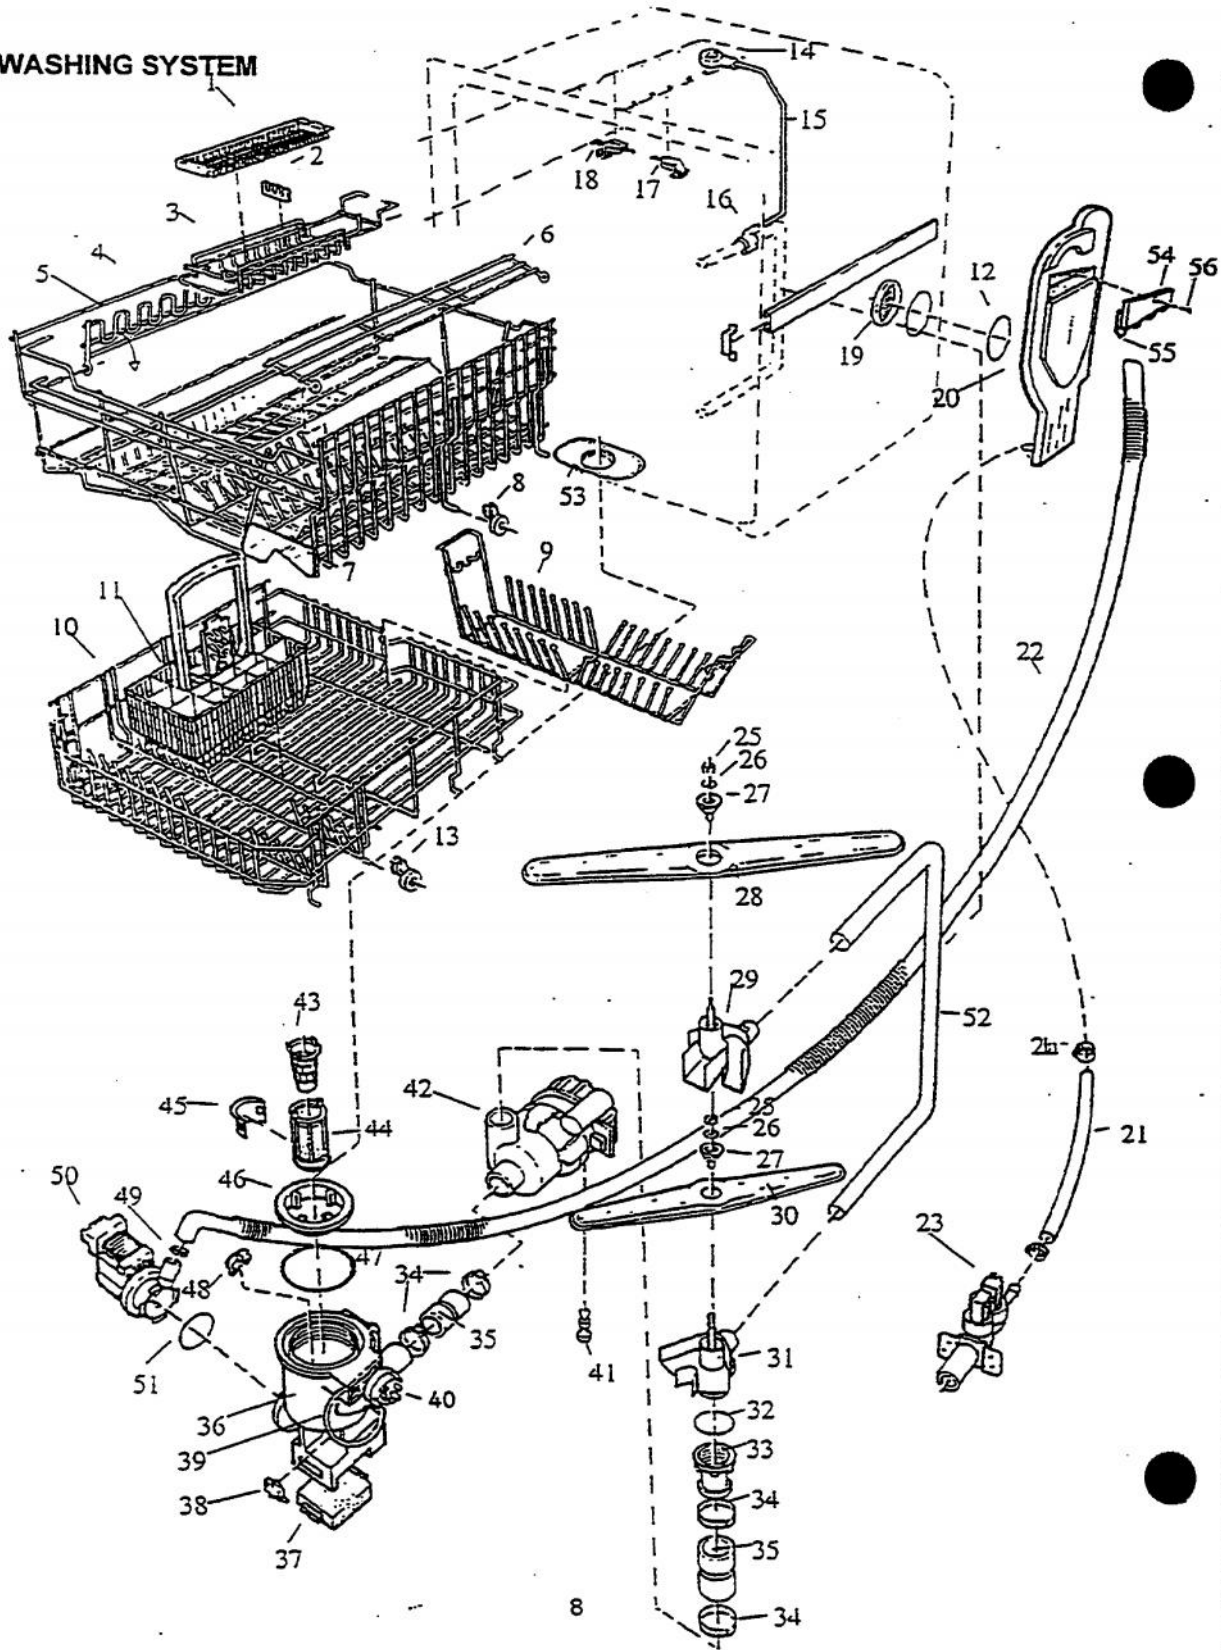

DISHWASHING SYSTEM

Ref #	Part Number	Qty.	Description
1	PD150002		CUTLERY BASKET-UPPER 8053376-77
2	PD150003		KNIFE STAND (8057505-77)
3	PD150004		BASKET KNIFE BOX 8057058-49
4	PD150005		BASKET UPPR 8801199-49
5	PD150006		CUP SHELF-WINE GLASS (8071337-49)
6	PD150016		CUP SHELF 8071336-36 REPL PD150019
7	PD150007		KNIFE STOP (8057506) REPL PD330045
8	PD150008		BASKET WHL REP PD350026 8058498-77
9	PD150009		INSERT - LOWER BASKET
10	PD150010		BASKET LOWER
11	PD150032		CUTLERY BASKET, INC. DOOR (NO HANDLE)
12	PD100031		O-RING (8058504)
13	PS300001		LOWER RACK WHEEL (10MM) 807 8641 - 77
14	PD110012		GROMMET-SPRAY GROMMET (8057503)
15	PD130013		SPRAY PIPE-UPPER (8057500)
16	PD110013		GROMMET-SPRAY GROMMET (8057504-77)
17	PD110014		GLIDE-MOUNT NO.2 8058453
18	PD110015		GLIDE-MOUNT NO.1 8057502
19	PD100032		LOCK RING-AIR BREAK (8057536)
20	PD130014		AIR BREAK - W/O-RING (8801234)
21	PD110016		RUBBER HOSE (8058502)
a	PD100033		HOSE CLIP (8052189)
22	PD110017		OUTLET HOSE 8070304
23	PD140009		VALVE INLET 8801352 (BEFORE 09/24/01)
23	PD140036		INLET VALVE (8073825) (AFTER 09/24/01)
a	PD100007		SCREW (8900327)
25	PD100034		NUT (8901262)
26	PD100035		WASHER (8052095)
27	PD100036		BEARING-SPRAY ARM 8057070-77
28	PD130015		SPRAY ARM-UPPER 8072695
29	PD100037		UPPER SPRAY ARM BEARING
30	PD130016		SPRAY ARM LOWER
31	PD100038		BEARING (SPRAY PIPE)-LOWER (8057067-77)
32	PD100039		O-RING (8901755)
33	PD100040		BEARING SPRAY PIPE MUFF 8057069
34	PD100041		HOSE CLIP 8052097
35	PD140010		HOSE CIRCULATION PUMP 8057484
36	PD140012		WELL BOTTOM REP PD310038 8801123
37	PD110018		FLOAT (8075110)
38	PD140011		MICRO-SWITCH - OVERFLOW (8060068)
39	PD110019		RUBBER HOSE (8058500)
40	PD140014		LEVELING SWITCH
41	PD140015		RUBBER BUFFER (8055095)
42	PD140016		PUMP CIRCULATION 05 8801312
43	PD150013		BSKT STRNER RPL PD350022 8057972-77
44	PD150014		INSERT, STRAINER BASKET
45	PD120027		COVER PLATE INLET 8058454
46	PD100044		LOCK RING-BOTTOM WELL 8072848
47	PD100045		O-RING (8058503)
48	PD120028		COVER PLATE REP PD330044 8057487-79
49	PD100046		HOSE CLIP (8052239)
50	PD140017		PUMP DRAIN 120V 8801353
51	PD100047		O-RING 8002584
52	PD130017		SPRAY PIPE (8057063)
53	PD150015		STRAINER-UPPER (8059740)
54	PD130018		AIR BREAK-LID (8070152)
55	PD130019		AIR BREAK-FILTER (8070611)
56	PD100018		SCREW (8902085)