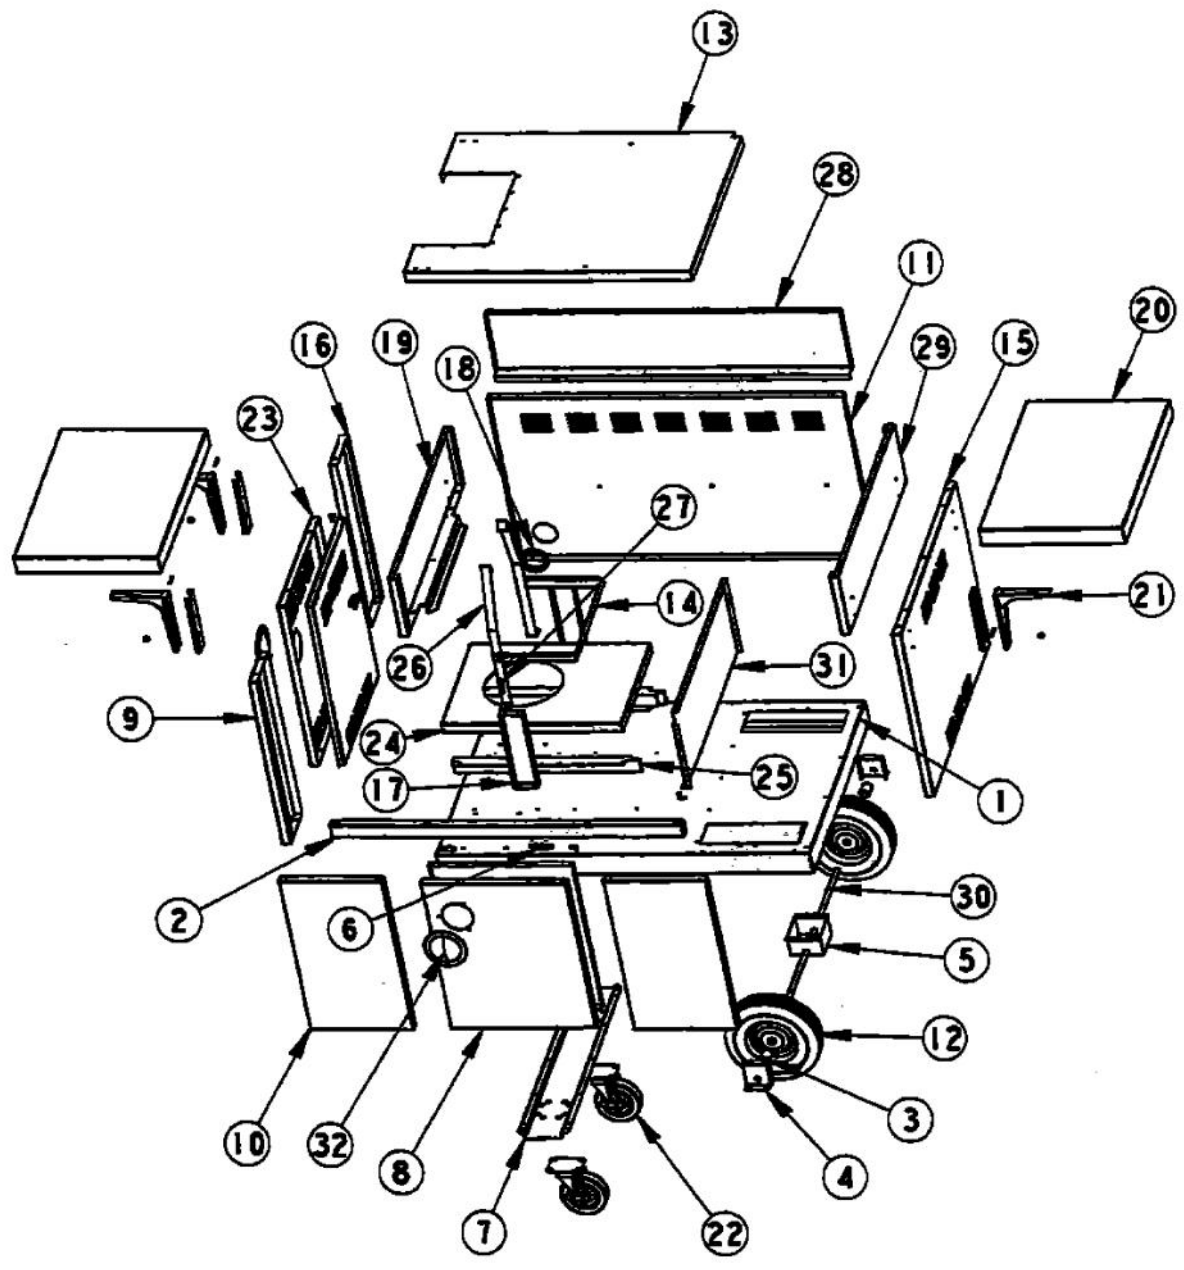

# VIKING SC41 Owner's Manual

[Shop genuine replacement parts for VIKING SC41](#)

[Find Your VIKING Grill Parts - Select From 210 Models](#)

----- Manual continues below -----

Ref #	Part Number	Qty.	Description
1	G3003502		CART BTM/WELD STUD ASSY (VGBQ41
2	G3003968		41 FRONT DOOR ASSY
3	PD040051		CART WHEEL BUSHING (NEW)
4	B2004648		AXLE BRACE - OUTER (SC41,53)
5	B2004652		AXLE BRACE (INNER)
6	PE050031		CART DOOR LATCH (CHNO. M22-2430) VGBQ
NI	PD020055		NO.10 X 1/2 PAN PHIL. TEK. SS
7	B2003364		CASTER BRACE (BBQ)
NI	PD020055		NO.10 X 1/2 PAN PHIL. TEK. SS
8	G3203394		DOOR ASSY (VGBQ41)
9	B2003353		FRONT SIDE WALL (VGBQ41/53)
10	B2003279		FRONT WALL - 48 BBQ GRILL
11	B2003399		CART BACK (VGBQ41)
12	PC030022		WHEEL FOR BBQ GRILL
13	B2003381		I/S SHELF (41 VGBQ)
14	B2003788		I/S CART SHELF BRACE
15	B2004948		LOWER CART SIDE RH - S SERIES
16	B2003354		REAR SIDE WALL (VGBQ41/53)
17	B2003362		SHELF SUPT (LONG)
18	PD040052		SIDE BURNER GROMMET
19	G3004954		SIDE DOOR ASSY S SERIES
20	B2003367		SIDE SHELF (VGBQ)
21	PC020017		SIDE SHELF HINGE-(VGBQ)-CHNO.J17-4270
NI	G5004579		SIDE SHELF HARDWARE (CARTS41/53)
22	PC030020		CASTER, SWIVEL
NI	PD020059		1/4-20 X 1/2 CAP SCREW SS
NI	PD030043		1/4-20 CAGE NUT SS
23	G3203500		TANK ACCESS DOOR ASSY(VGBQ41/53)
24	B3003361		TANK DRAWER (VGBQ)
25	PK000018		TANK DRAWER SLIDE (RH OR LH) BBQ GRILL
26	B2004202		L.P. TANK STRAP (VGBQ)
27	PD020070		1/4 X 20 X 1 SHOULDER THUMB SCREW
28	B2004946		UPPER CART BACK 41 - S SERIES
29	B2004947		UPPER CART SIDE S SERIES
30	PC020018		WHEEL AXLE (VGBQ41/53)
31	B2004649		WHEEL WELL COVER (SC41,53)
NI	PD020055		NO.10 X 1/2 PAN PHIL. TEK. SS
32	PE030043		DOOR HANDLE (CART)-VGBQ-CHNO.P60-1010