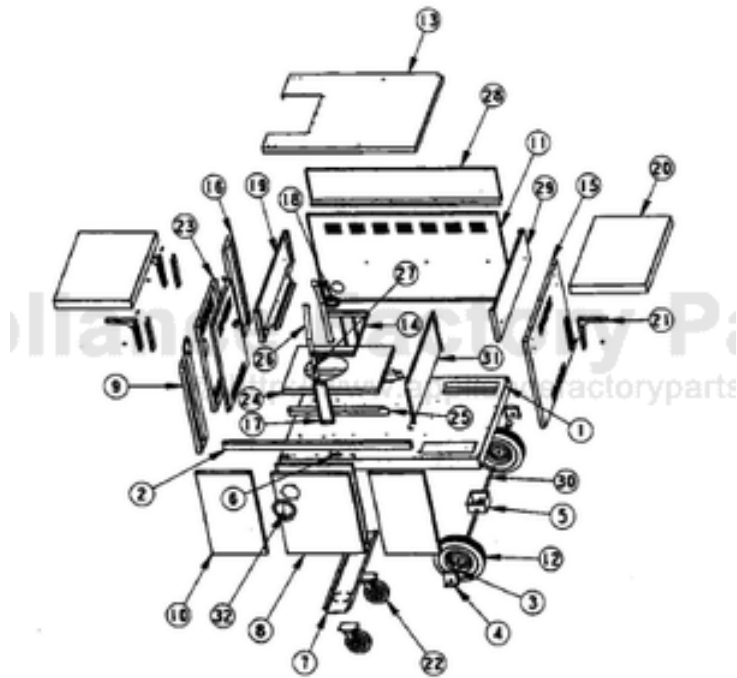

# VIKING SC41 Owner's Manual

[Shop genuine replacement parts for VIKING SC41](#)

[Find Your VIKING Grill Parts - Select From 210 Models](#)

----- Manual continues below -----

Ref #	Part Number	Qty.	Description
1	G3003502		CART BTM/WELD STUD ASSY (VGBQ41
2	G3003968		41 FRONT DOOR ASSY
3	PD040051		CART WHEEL BUSHING (NEW)
4	B2004648		AXLE BRACE - OUTER (SC41,53)
5	B2004652		AXLE BRACE (INNER)
6	PE050031		CART DOOR LATCH (CHNO. M22-2430) VGBQ
NI	PD020055		NO.10 X 1/2 PAN PHIL. TEK. SS
7	B2003364		CASTER BRACE (BBQ)
NI	PD020055		NO.10 X 1/2 PAN PHIL. TEK. SS
8	G3203394		DOOR ASSY (VGBQ41)
9	B2003353		FRONT SIDE WALL (VGBQ41/53)
10	B2003279		FRONT WALL - 48 BBQ GRILL
11	B2003399		CART BACK (VGBQ41)
12	PC030022		WHEEL FOR BBQ GRILL
13	B2003381		I/S SHELF (41 VGBQ)
14	B2003788		I/S CART SHELF BRACE
15	B2004948		LOWER CART SIDE RH - S SERIES
16	B2003354		REAR SIDE WALL (VGBQ41/53)
17	B2003362		SHELF SUPT (LONG)
18	PD040052		SIDE BURNER GROMMET
19	G3004954		SIDE DOOR ASSY S SERIES
20	B2003367		SIDE SHELF (VGBQ)
21	PC020017		SIDE SHELF HINGE-(VGBQ)-CHNO.J17-4270
NI	G5004579		SIDE SHELF HARDWARE (CARTS41/53)
22	PC030020		CASTER, SWIVEL
NI	PD020059		1/4-20 X 1/2 CAP SCREW SS
NI	PD030043		1/4-20 CAGE NUT SS
23	G3203500		TANK ACCESS DOOR ASSY(VGBQ41/53)
24	B3003361		TANK DRAWER (VGBQ)
25	PK000018		TANK DRAWER SLIDE (RH OR LH) BBQ GRILL
26	B2004202		L.P. TANK STRAP (VGBQ)
27	PD020070		1/4 X 20 X 1 SHOULDER THUMB SCREW
28	B2004946		UPPER CART BACK 41 - S SERIES
29	B2004947		UPPER CART SIDE S SERIES
30	PC020018		WHEEL AXLE (VGBQ41/53)
31	B2004649		WHEEL WELL COVER (SC41,53)
NI	PD020055		NO.10 X 1/2 PAN PHIL. TEK. SS
32	PE030043		DOOR HANDLE (CART)-VGBQ-CHNO.P60-1010