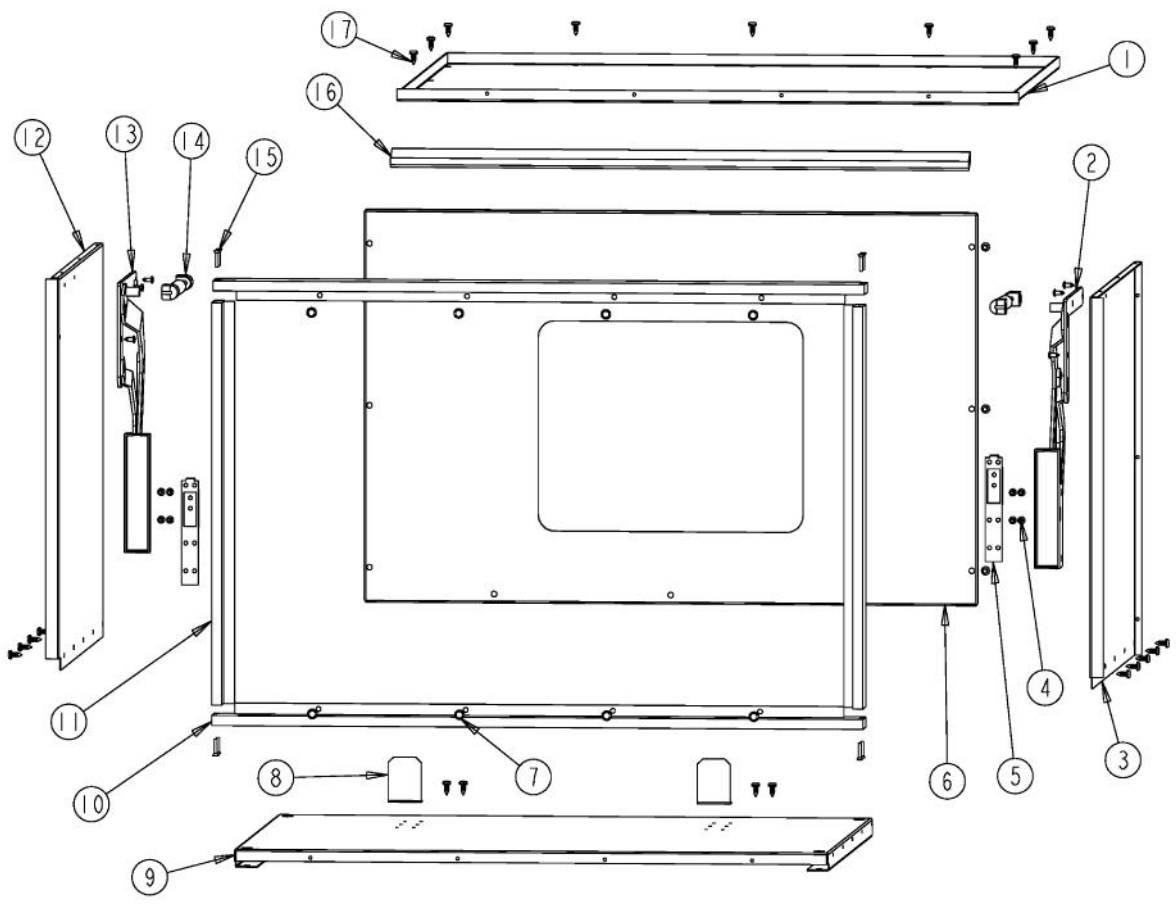

----- Manual continues below -----

Ref #	Part Number	Qty.	Description
1	B20013413		OUTER TOP PANEL (VMWC102)
2	PC020100		LATERAL HINGE RH (VMWC/DMWC)
3	B20013492		O/S SIDE RH (VMWC102/DMWC101)
4	PD020100		NO.8 X 7/16 PHILLIP HD KNIFE SCREW
5	PC020101		DOOR FITTING RH/LH (VMWC/DMWC)
6	B20013495		30 REAR PANEL (VMWC102/DMWC101)
7	PD020032		SRW-8(A)X3/8PH.WFR HD 7/16DIAXNICL
8	B2003121		ADJUSTMENT BRKT (VMWC)
9	B20013498		MAIN BOTTOM (VMWC102)
10	PE040297		TOP/BOTTOM TRIM (VMWC102)
11	PE040301		SIDE TRIM (VMWC)
12	B20013493		O/S SIDE LH (VMWC102/DMWC101)
13	PC020099		LATERAL HINGE LH (VMWC/DMWC)
14	PC020102		PISTON
15	PD020150		NO.6 X 1/2 PH. CT. SK. SMS. ``SS``
16	PC020097		30 PROFILE ROD (VMWC101/DMWC100)
17	PD020087		10 X 1/2 PAN PH. TEK ZINC

Ref #	Part Number	Qty.	Description
1	C90013449BK		30 I/S DOOR PANEL (DMWC101) XBKX
2	PD040004		GROMMET BUMPER
3	B92013448		30 O/S DOOR PANEL (DMWC101) XSLKSCREENX
	C92013448BK		30 O/S DOOR PANEL (DMWC101) XBKXSLKSCREENX
	C92013448BT		30 O/S DOOR PANEL (DMWC101) XBTXSLKSCREENX
	C92013448GG		30 O/S DOOR PANEL (DMWC101) XGGXSLKSCREENX
	C92013448SG		30 O/S DOOR PANEL (DMWC101) XSGXSLKSCREENX
	C92013448WH		30 O/S DOOR PANEL (DMWC101) XWHXSLKSCREENX
4	PE030167		30 DOOR HANDLE
	PE030167PVD		30 DOOR HANDLE PVD
5	PD010019		BLT-1/4-20X3/8HEX WASHER SERATED
6	PD020032		SRW-8(A)X3/8PH.WFR HD 7/16DIAXNICL
NI	G32014450BK		COMPLETE DOOR ASSEMBLY - BK
	G32014450BKBR		COMPLETE DOOR ASSEMBLY - BK / BR
	G32014450BT		COMPLETE DOOR ASSEMBLY - BT
	G32014450BTBR		COMPLETE DOOR ASSEMBLY - BT / BR
	G32014450GG		COMPLETE DOOR ASSEMBLY - GG
	G32014450GGBR		COMPLETE DOOR ASSEMBLY - GG / BR
	G32014450SG		COMPLETE DOOR ASSEMBLY - SG
	G32014450SGBR		COMPLETE DOOR ASSEMBLY - SG / BR
	G32014450SS		COMPLETE DOOR ASSEMBLY - SS
	G32014450SSBR		COMPLETE DOOR ASSEMBLY - SS / BR
	G32014450WH		COMPLETE DOOR ASSEMBLY - WH
	G32014450WHBR		COMPLETE DOOR ASSEMBLY - WH / BR
NI	B92013448	1	30 O/S DOOR PANEL (DMWC101) XSLKSCREENX