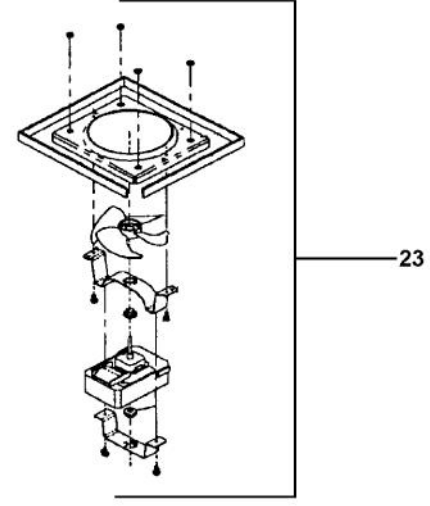

Ref #	Part Number	Qty.	Description
1	VM0232903		SCREW, SM
2	VM0238616		SCREW-SM
3	L2096451		COVER - UPPER EVAP (48 SXS)
4	L2096452		COVER - LOWER EVAP 48SXS
5	V12231701		LADDER, FREEZER L/R SIDE
6	V12233801		GASKET, FREEZER LADDER
7	V12198401		COVER-CTR EVAP
8	K2096461		BRKT-EVAP COVER 12234801
9	VC8983701		THERMISTOR
10	VC3680309		ROCKER SWITCH ASSEMBLY
11	V10623003		CLIP, EVAPORATOR
12	VM0232903		SCREW, SE
13	VA3030361		GASKET
14	VA3030303		GASKET
15	V10527401		CLIP, EVAPORATOR
16	VA3189370		GASKET, FOAM
17	VM0238859		SCREW, SHOULDER
18	K2096457		BRKT-R-EVAP FAN 12223101
19	K2096458		BRKT-L-EVAP-FAN 12223102
20	VM0232929		SCREW, SE
21	K2096456		BRKT-EVAP CLIP 12215101
22	VA3189368		GASKET, FOAM
23	G5096492		SUB TO G5096970
24	V12197201		EVAPORATOR
25	V10442407		THERMOSTAT
26	PB920155		HEAT EXCHANGER ASM SXS 48
27	V10428101		CLIP, EVAPORATOR HEATER
28	V10428411		HEATER, EVAPORATOR
NI	V10851306		INSULATION - TUBING