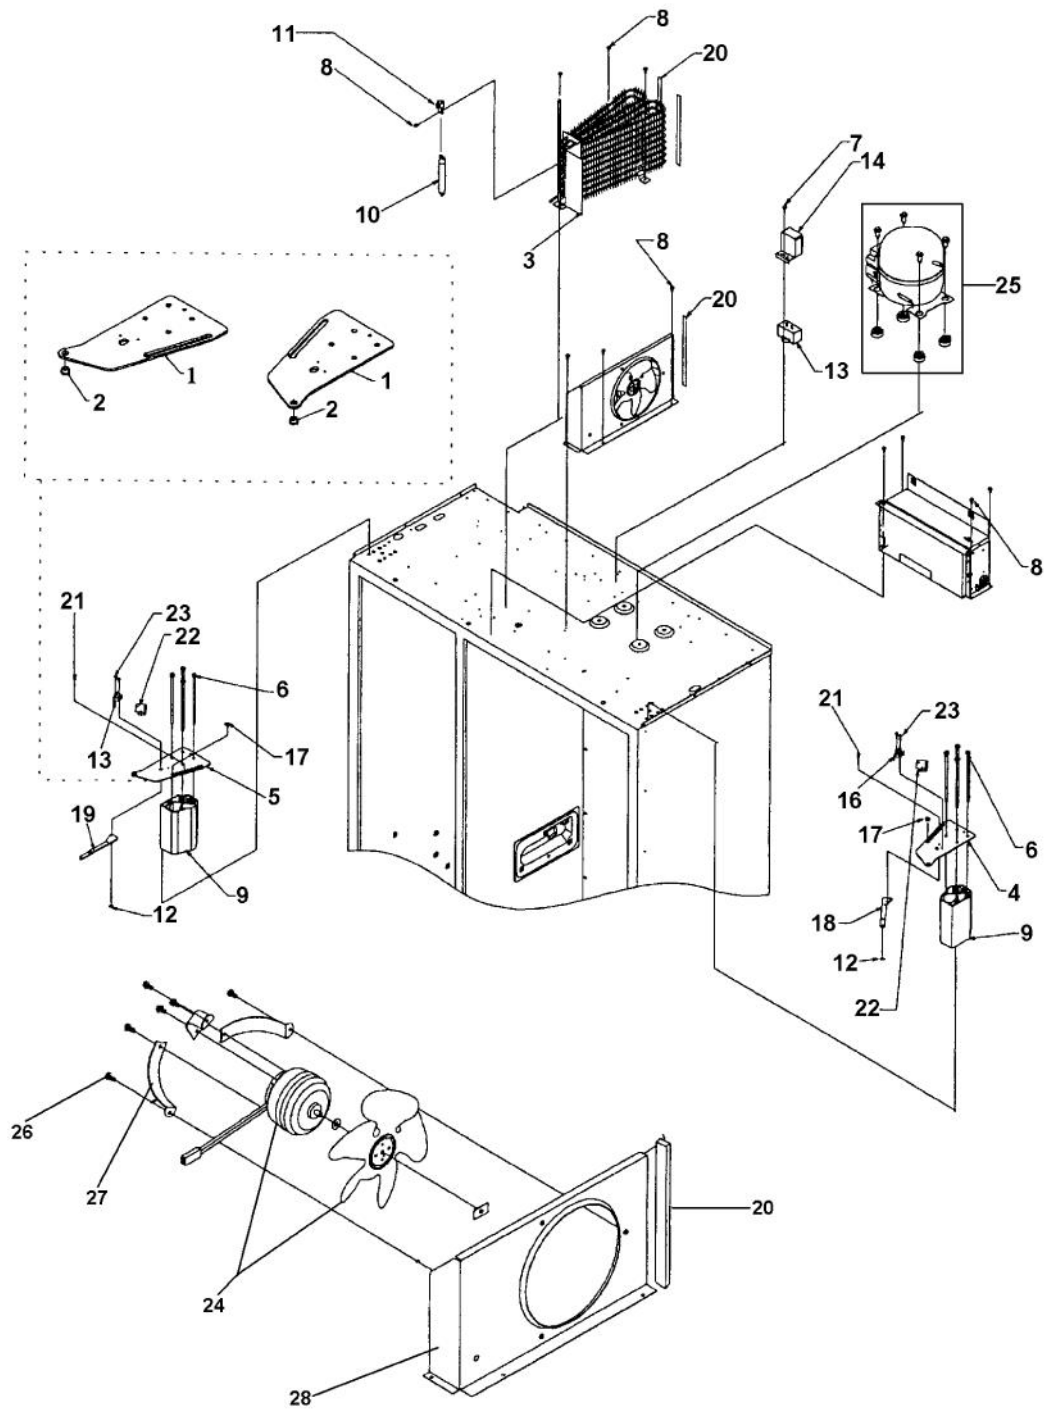

Ref #	Part Number	Qty.	Description
1	Order Hinge Assy		PLATE, TOP HINGE
2	ORDER HINGE ASSY		BUSHING, HINGE
3	G5096495		CONDENSER ASSEMBLY
4	PC920034		TOP HINGE ASSY, RH, DFBB, DFSB
5	PC920035		L TOP HINGE ASSY RE V12067805
6	M0206313		SCREW-MACH
7	M0238921		SCREW-SM
8	M0238616		SCREW-SM
9	12067901		EXTRSN-TOP HINGE V12067901
10	10743201		DRIER, HI SIDE
11	10547001		CLIP-DRIER V10547001
12	40370P01		NYLON FLAT WASHER V40370P01
13	C8931608		CAPACITOR
14	10266402		SHIELD-CAPACITOR GRN
15	12074905		SWITCH, LIGHT
16	12074904		SWITCH, LIGHT
17	12348701		BUMPER-DOOR STOP V12348701
18	PC920069		ARM, DOOR STOP, LH DFBB/SB
19	PC920067		ARM, DOOR STOP, RH
20	A3189370		GASKET-FOAM VA3189370
21	M0220942		SCREW-SHLDR
22	12140701		COVER-SWITCH V12140701
23	M0234005		SCREW-TF
24	G5096494		COND. FAN ASSY
25	G5094878		COMP ASSY 48SXS
26	M0223816		SCREW-TR
27	10582501		BRKT-COND MTR V10582501
28	K2196428		SHROUD, CONDENSER FAN
NI	M0104106		CLIP-CORD VM0104106
NI	M0232903		SCREW-SE
NI	M0211018		SCREW-SM
NI	M0234030		SCREW-TR