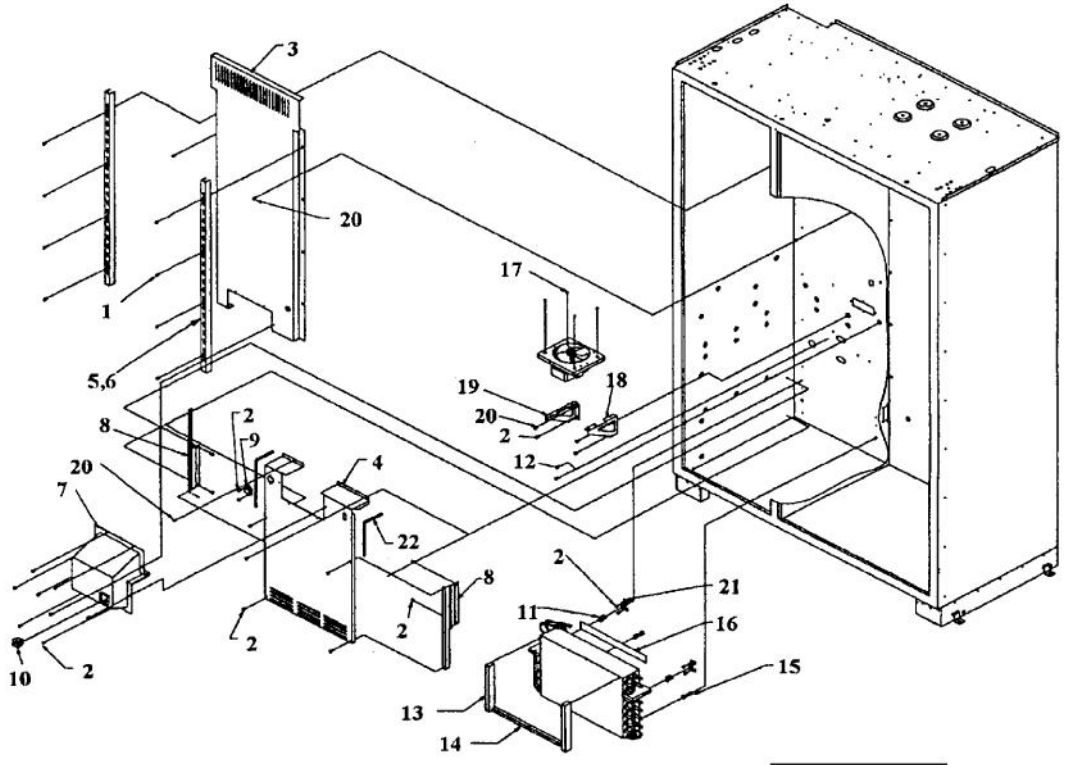

Ref #	Part Number	Qty.	Description
1	VM0232903		SCREW, SM
2	VM0238616		SCREW-SM
3	L2096451		COVER - UPPER EVAP (48 SXS)
4	L2096452		COVER - LOWER EVAP 48SXS
5	V12231701		LADDER, FREEZER L/R SIDE
6	V12233801		GASKET, FREEZER LADDER
7	V12198401		COVER-CTR EVAP
8	K2096461		BRKT-EVAP COVER 12234801
9	VC8983701		THERMISTOR
10	VC3680309		ROCKER SWITCH ASSEMBLY
11	V10623003		CLIP, EVAPORATOR
12	VM0232903		SCREW, SE
13	VA3030361		GASKET
14	VA3030303		GASKET
15	V10527401		CLIP, EVAPORATOR
16	VA3189370		GASKET, FOAM
17	VM0238859		SCREW, SHOULDER
18	K2096457		BRKT-R-EVAP FAN 12223101
19	K2096458		BRKT-L-EVAP-FAN 12223102
20	VM0232929		SCREW, SE
21	K2096456		BRKT-EVAP CLIP 12215101
22	VA3189368		GASKET, FOAM
23	G5096492		SUB TO G5096970
24	V12197201		EVAPORATOR
25	V10442407		THERMOSTAT
26	PB920155		HEAT EXCHANGER ASM SXS 48
27	V10428101		CLIP, EVAPORATOR HEATER
28	V10428411		HEATER, EVAPORATOR
NI	V10851306		INSULATION - TUBING