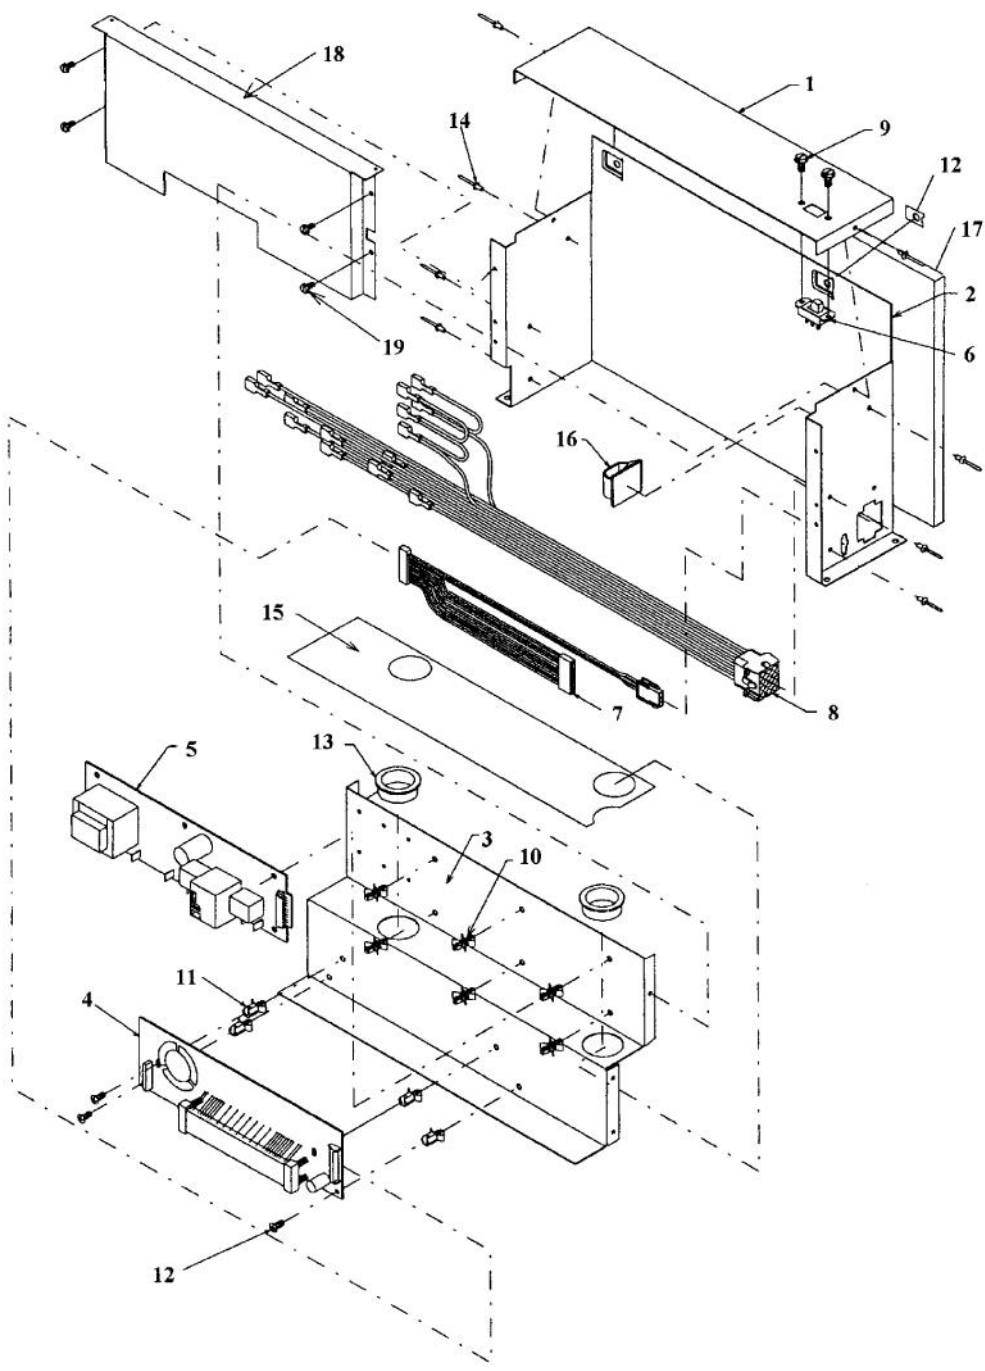

Ref #	Part Number	Qty.	Description
1	K2096429		SUB TO K2098657 - TOP-CONT BOX 12090801
2	K2097709		BOX CONTROL
3	K2096430		BRKT-PC 12090901
4	G50911836		LOW VOLT / HIGH VOLT BOARD KIT
5	G50911836		LOW VOLT / HIGH VOLT BOARD KIT
6	10544502		SWITCH-SLIDE GRN
7	PE970464		HARNESS LOW VOLT
			ONLY USE IF KIT HAS BEEN INSTALLED
8	PE970609		HARNESS CONTROL BOARD
			ONLY USE IF KIT HAS BEEN INSTALLED
9	M0223816		SCREW-TR
10	M0585504		SUPPORT
11	M0585506		SUPPORT
12	M0217204		SCREW, SM
13	A4554817		BUSHING-SNAP VA4554817
14	A4539601		SUB TO PC040010 - RIVET-POP VA4539601
15	12117201		FILM-PROTECTIVE
16	M0104106		CLIP-CORD VM0104106
17	12074703		INSUL-CONT BOX V12074703
18	K2096431		FRONT-CONT PANEL 12091001
19	M0238616		SCREW-SM
20	M0288120		NUT-SPEED, VM0288120