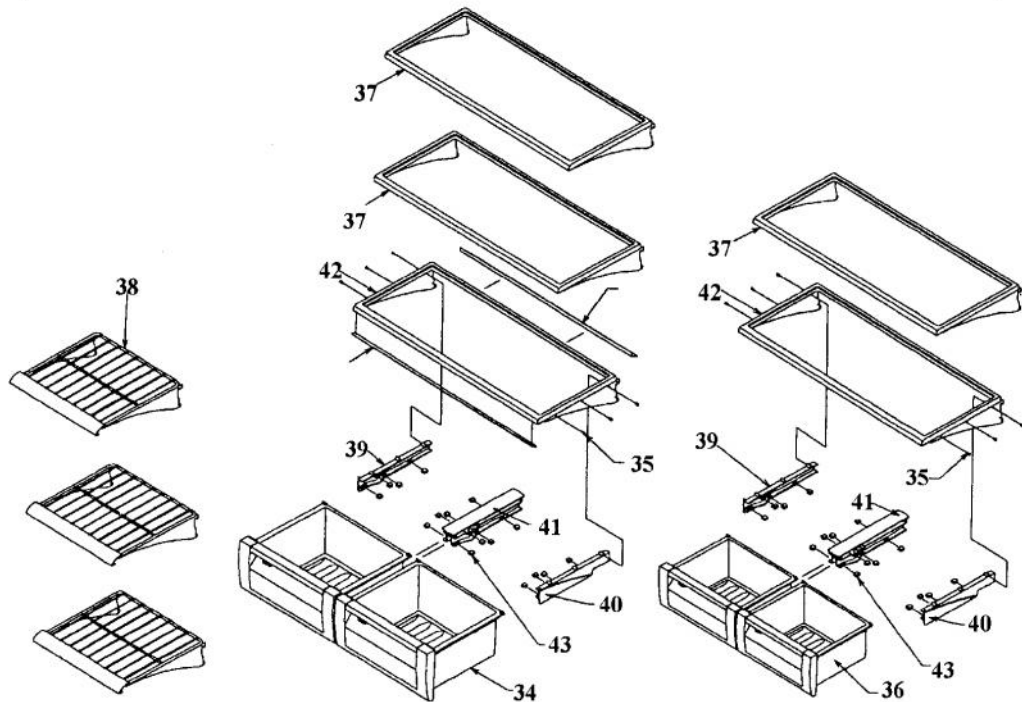

Ref #	Part Number	Qty.	Description
1	M0211018		SCREW-SM
2	12211201		CLOSEOUT-FZ SIDE NO.
3	M0213105		SCREW-SM
4	M0213531		SCREW-SM
5	M0213503		SCREW-SM
6	M0238616		SCREW-SM
7	V12304301		CLOSEOUT-FZ SIDE NO.
8	12210901		FZ BASKET ASSY NO.
9	12336301		NLA
10	12336201		GLIDE-L FZ NO.
11	12064701		PAD-GLIDE V12064701
12	12200501		ICE PAN ASSEMBLY
13	V12202601		SUPPORT-L DRAWER NO.
14	V12073003		SUPPORT-R DRAWER NO.
15	V12223208		SUB TO - 000485-000 DELI LID ASSY 48/48D
16	12223304		DELI TOP ASSEMBLY
17	V12073304		DRAWER-DELI 48/48DISP
18	V12073401		KNOB-DELI CONT
19	12073501		TUBE-PLASTIC
20	12073506		TUBE-PLASTIC
21	V12073601		SLIDE-DELI CONT
22	V12231201		COVER-AIR CONTROL
23	12070501		GLIDE-DELI KNOB NO. V12070501
24	12073901		GLIDE-L SUPPORT V12073901
25	12073902		GLIDE-L DRAWER V12073902 -
26	12073903		GLIDE-R SUPPORT V12073903
27	12073904		GLIDE-R DRAWER V12073904
28	12196201		GSKT-CONTROL COVER
29	12211001		SHELF, COVER
30	12258501		SUPPORT-SHELF
31	M0581001		GROMMET-SCREW
32	M0211021		SCREW-SM
33	M0237918		SCREW-HI LO
34	V12144302		CRISPER PAN ASSY 48/48 DISP
35	M0210417		SCREW, SS SM
36	V12183901		DAIRY DRAWER ASSY 48/48D
37	12144004		SHELF, REFRIGERATOR
38	12201901		SHELF-WIRE FZ
39	V12064501		GLIDE, LEFT CRISPER
40	V12064502		GLIDE, RIGHT CRISPER
41	V12064601		GLIDE-CTR CRISPER NO.
42	12144003		SHELF, CRISPER
43	12064701		PAD-GLIDE V12064701