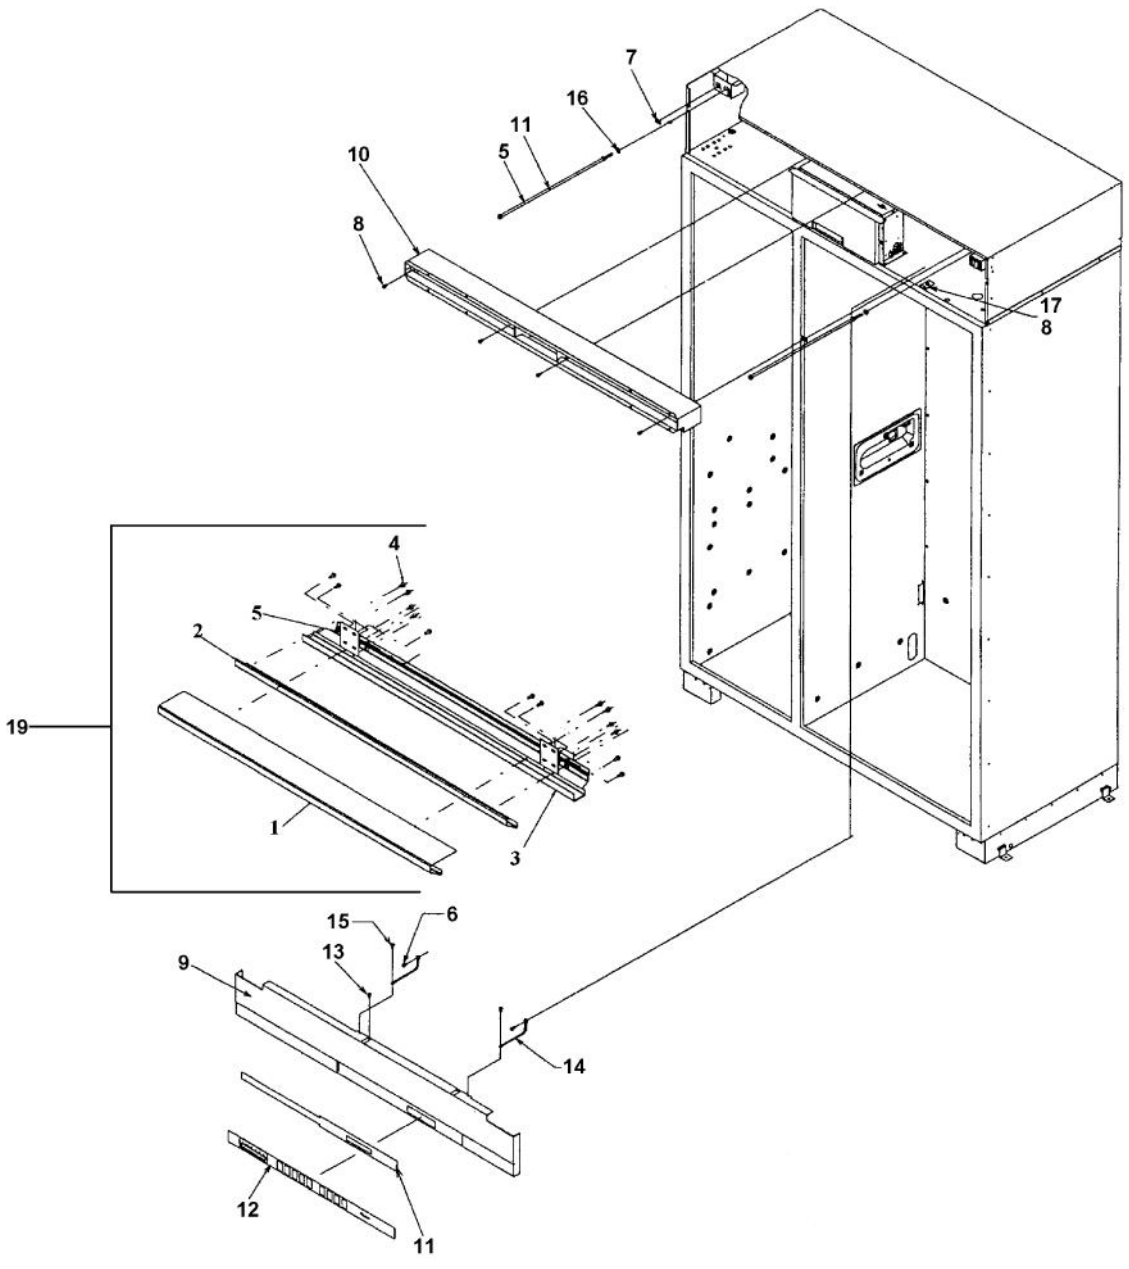

Ref #	Part Number	Qty.	Description
1	PM910074		GRILL TOP
2	PM910076		GRILLE MIDDLE 48 SXS
3	PM910078		GRILL BOTTOM
4	A4539601		SUB TO PC040010 - RIVET-POP VA4539601
5	M0223603		SCREW-LAG
6	M0238846		SCREW-SHLDR
7	M0288120		NUT-SPEED, VM0288120
8	M0238616		SCREW-SM
9	12210301		COVER, CONTROL PANEL
10	G9096487BK		AIR DUCT WELD ASSY
11	12235201		SWITCH-KEYBOARD
12	12201604		OVERLAY, KEYBOARD
13	M0224128		SCREW-SM
14	12064001		SUPP-CONT PANEL
15	A4539601		SUB TO PC040010 - RIVET-POP VA4539601
16	M0270510		WASHER
17	12414701		BRKT-CONT COVER
18	12349301		BEARING-SLEEVE V12349301
19	G3296922		GRILLE ASSY 36 EXTRUDE. (48 FULL)
NI	M0215318		SCREW-SM