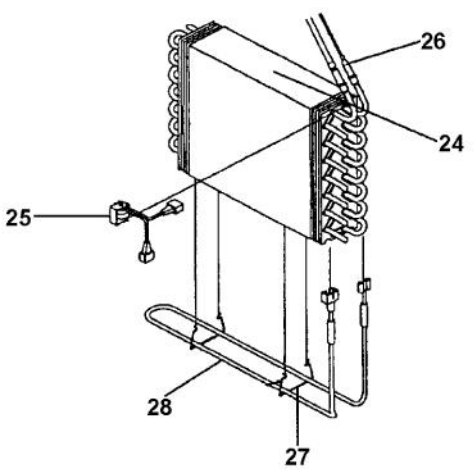

Ref #	Part Number	Qty.	Description
1	VM0232903		SCREW, SM
2	VM0238616		SCREW-SM
3	L2096451		COVER - UPPER EVAP (48 SXS)
4	L2096452		COVER - LOWER EVAP 48SXS
5	V12231701		LADDER, FREEZER L/R SIDE
6	V12233801		GASKET, FREEZER LADDER
7	V12198401		COVER-CTR EVAP
8	K2096461		BRKT-EVAP COVER 12234801
9	VC8983701		THERMISTOR
10	VC3680309		ROCKER SWITCH ASSEMBLY
11	V10623003		CLIP, EVAPORATOR
12	VM0232903		SCREW, SE
13	VA3030361		GASKET
14	VA3030303		GASKET
15	V10527401		CLIP, EVAPORATOR
16	VA3189370		GASKET, FOAM
17	VM0238859		SCREW, SHOULDER
18	K2096457		BRKT-R-EVAP FAN 12223101
19	K2096458		BRKT-L-EVAP-FAN 12223102
20	VM0232929		SCREW, SE
21	K2096456		BRKT-EVAP CLIP 12215101
22	VA3189368		GASKET, FOAM
23	G5096492		SUB TO G5096970
24	V12197201		EVAPORATOR
25	V10442407		THERMOSTAT
26	PB920155		HEAT EXCHANGER ASM SXS 48
27	V10428101		CLIP, EVAPORATOR HEATER
28	V10428411		HEATER, EVAPORATOR
NI	V10851306		INSULATION - TUBING