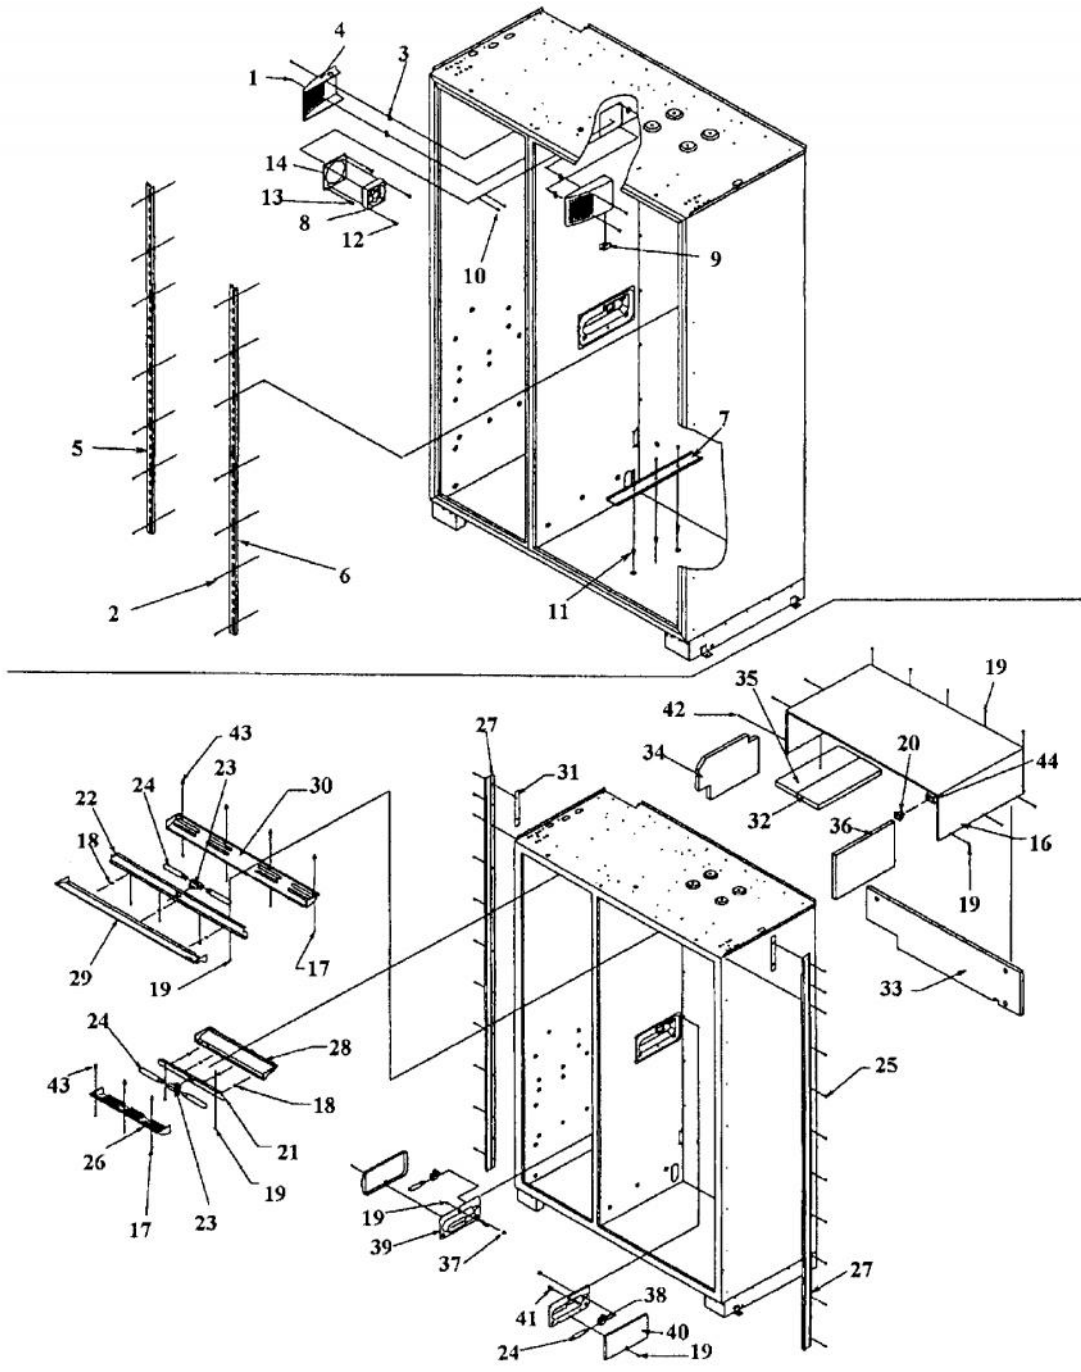

Ref #	Part Number	Qty.	Description
1	M0221913		SCREW-SM
2	M0238535		SCREW-SM
3	M0288120		NUT-SPEED, VM0288120
4	12203701		COVER, FAN
5	12257901		LADDER-R SIDE REF
6	12230901		LADDER-R SIDE REF
7	12118901		TRACK-DELI DRAWER
8	12075003		MOTOR-REF FAN
9	C8983701		THERMISTOR
10	M0232903		SCREW-SE
11	M0581001		GROMMET-SCREW
12	M0218136		SCREW-SM
13	M0218137		SCREW-SM
14	K2096475		PLATE-FAN MNT 12404701
15	12102501		RET-HARNESS
	M0321202		TIE-ELEC
16	G3096496		MC COVER WELD 12213401
17	M0238846		SCREW-SHLDR
18	M0108201		CLIP-S
19	M0238616		SCREW-SM
20	12074801		SWITCH, POWER
21	L2096422		BRKT-FZ LIGHT 12055701
22	L2096443		BRKT-REF LIGHT 12184301
23	12096901		SOCKET-LIGHT
24	A3079001		LAMP - 40W
25	M0210417		SCREW, SS SM
26	12034901		LENS, FREEZER LIGHT
27	PM910102		SIDE TRIM
28	12074501		COVER-FZ LIGHT
29	12184401		COVER, REFRIGERATOR LIGHT
30	12184501		LENS, REFRIGERATOR LIGHT
31	12135402		SHIM-CAB TRIM
32	12074701		INSUL-MC CVR V12074701
33	12184901		INSUL-BACK MC CVR
34	12074601		INSUL-L MC CVR V12074601
35	12074704		INSUL-MC CVR
36	12074702		INSUL-R MC CVR V12074702
37	B5733302		CLIP-GROUND
38	10281601		SOCKET-SGL LIGHT
39	10270203		HOUSING-LIGHT V10270203
40	10270101		COVER, LIGHT
41	M0580007		GROMMET-SCREW
42	A4539601		SUB TO PC040010 - RIVET-POP VA4539601
43	M0581001		GROMMET-SCREW
44	C9096416BK		POWER SWITCH BRACKET
45	PM910085		TOP TRIM
46	PM910086		BOTTOM TRIM
NI	013112-000		NOISE REDUCTION FAN KIT