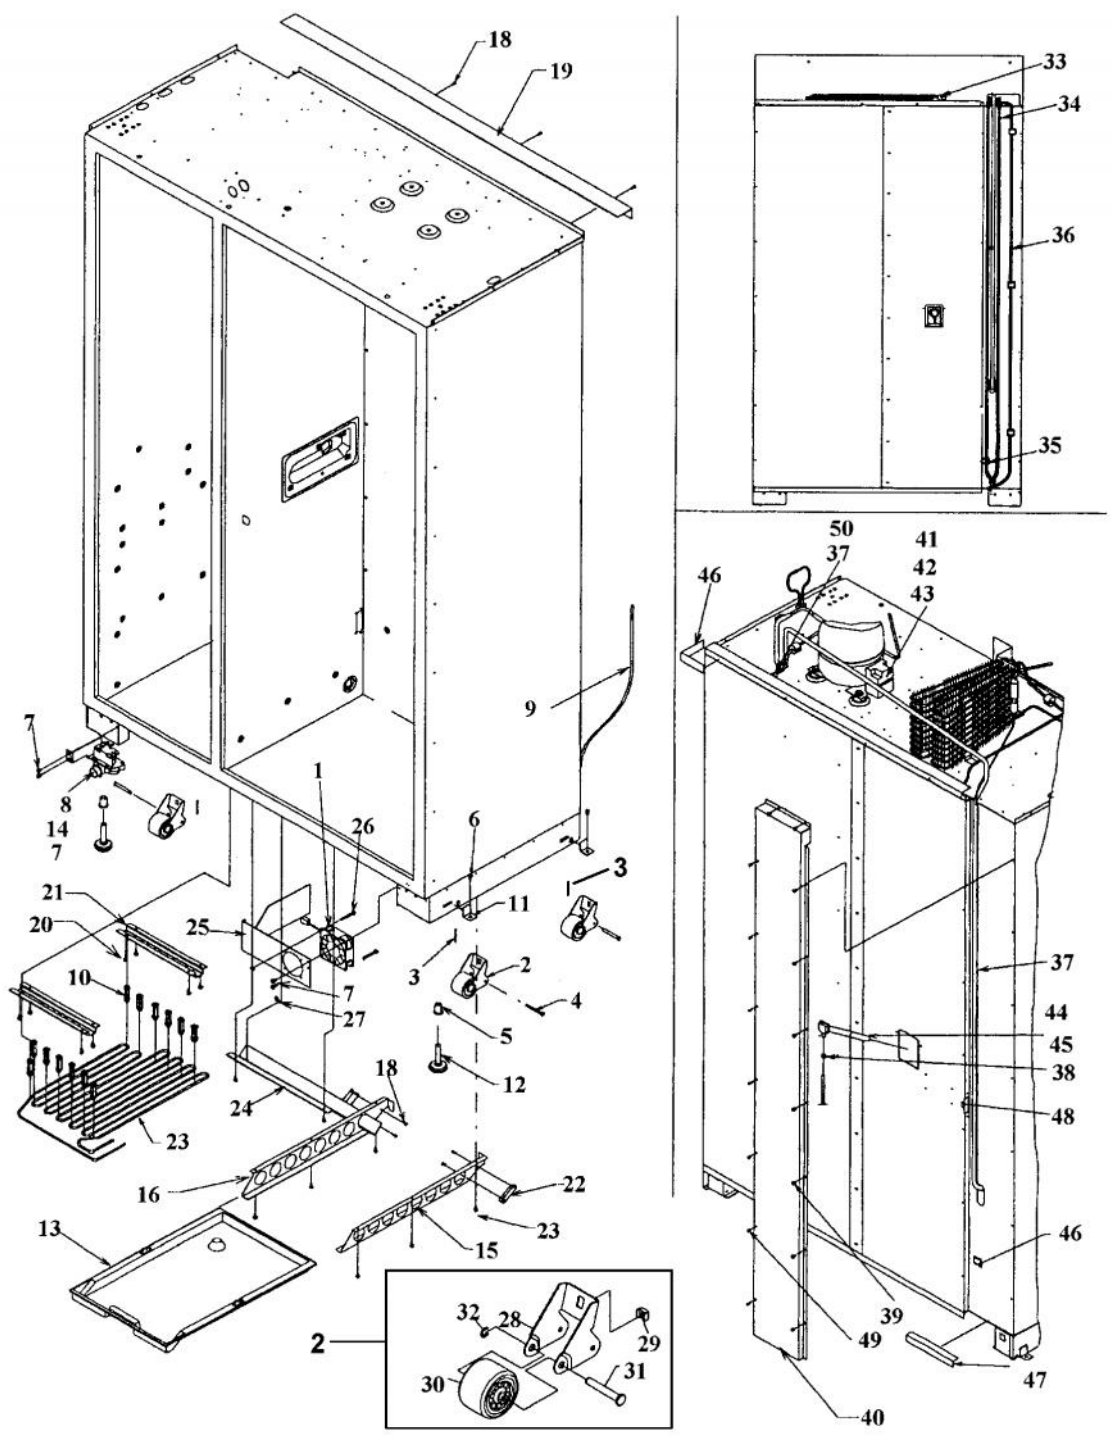

Ref #	Part Number	Qty.	Description
1	12075003		MOTOR-REF FAN
2	G5096490		SUB TO G5096596
3	M1200004		PIN-COTTER
4	M1200203		PIN-CLEVIS
5	M0295308		NUT-RIVET VM0295308
6	M0267153		SCREW-MACH VM0267153
7	M0220417		SCREW-TC
8	12070801		WATER VALVE
	10244906S		WATER VALVE COUPLING
9	B5705313		TUBE-PLASTIC NO.
10	12071201		CLIP-DRAIN LOOP
11	K2096427		BRKT-SHIPPING 12071102
12	12150601		FOOT-LEVELING V12150601
13	12071301		PAN-DRAIN (NON-ANTIMICROBIAL)
14	M0753001		NUT-SLEEVE
15	K2096459		RAIL-PAN 12234701
16	K2096460		RAIL-PAN 12234702
17	A1055101		SPRING-ANTI KINK
18	A4539601		SUB TO PC040010 - RIVET-POP VA4539601
19	K2096442		SHIELD-POWER CORD 12180503
20	M0224416		SCREW-SM
21	K2096455		BRKT-SERP. CLIP 12215001
22	K2096439		ANGLE-DRAIN PAN 12143801
23	12197501		SERPENTINE, DRAIN PAN
24	L2096474		TROUGH-DRAIN REP V12349801
25	12349201		SUB TO K2096473 - BRKT-DC FAN
26	5149-P		SCREW, MACHINE
27	M0280801		NUT-HEX VM0280801
28	K2196420		BRACKET, ROLLER
29	M0286708		NUT-SPEED
30	12034201		ROLLER-CABINET
31	M1252901		PIN, PIVOT
32	M0273801		RING-RETAINING
33	10916507		TUBE-PROCESS GRN
34	10851312		INSULATION TUBING 70.000
35	M0104106		CLIP-CORD VM0104106
36	12527801		HARNESS-FAN MOTOR
37	M0238616		SCREW-SM
38	12115101		CLAMP-TUBE V12115101
39	M0238616		SCREW-SM
40	K2096444		COVER-HT EXCHANGE 12187701
41	10377015		OVERLOAD-4TM V10377015
42	10097202		RELAY-PTC V10097202
43	10757301		COVER, TERMINAL
44	G5096419		FILL TUBE ASSY 10942511
45	A3127415		EXT-FILL TUBE
46	M0104106		CLIP-CORD VM0104106
47	A3189370		GASKET-FOAM VA3189370
48	A3189371		GASKET, FOAM
49	A4539601		SUB TO PC040010 - RIVET-POP VA4539601