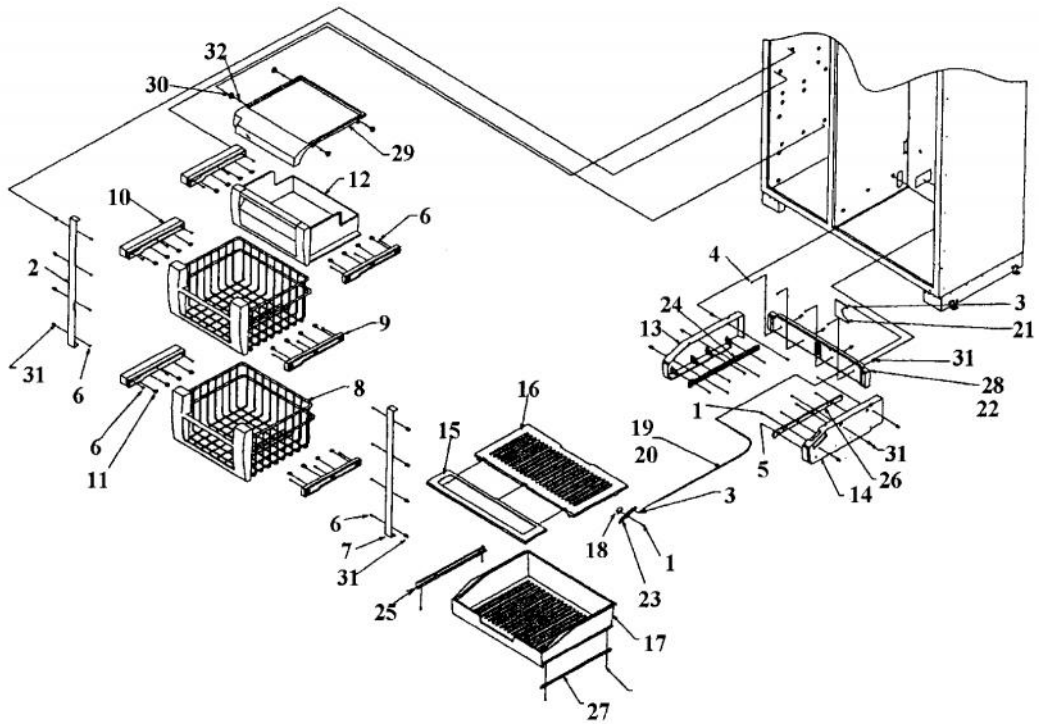

Ref #	Part Number	Qty.	Description
1	M0211018		SCREW-SM
2	12211201		CLOSEOUT-FZ SIDE NO.
3	M0213105		SCREW-SM
4	M0213531		SCREW-SM
5	M0213503		SCREW-SM
6	M0238616		SCREW-SM
7	V12304301		CLOSEOUT-FZ SIDE NO.
8	12210901		FZ BASKET ASSY NO.
9	12336301		NLA
10	12336201		GLIDE-L FZ NO.
11	12064701		PAD-GLIDE V12064701
12	12200501		ICE PAN ASSEMBLY
13	V12202601		SUPPORT-L DRAWER NO.
14	V12073003		SUPPORT-R DRAWER NO.
15	V12223208		SUB TO - 000485-000 DELI LID ASSY 48/48D
16	12223304		DELI TOP ASSEMBLY
17	V12073304		DRAWER-DELI 48/48DISP
18	V12073401		KNOB-DELI CONT
19	12073501		TUBE-PLASTIC
20	12073506		TUBE-PLASTIC
21	V12073601		SLIDE-DELI CONT
22	V12231201		COVER-AIR CONTROL
23	12070501		GLIDE-DELI KNOB NO. V12070501
24	12073901		GLIDE-L SUPPORT V12073901
25	12073902		GLIDE-L DRAWER V12073902 -
26	12073903		GLIDE-R SUPPORT V12073903
27	12073904		GLIDE-R DRAWER V12073904
28	12196201		GSKT-CONTROL COVER
29	12211001		SHELF, COVER
30	12258501		SUPPORT-SHELF
31	M0581001		GROMMET-SCREW
32	M0211021		SCREW-SM
33	M0237918		SCREW-HI LO
34	V12144302		CRISPER PAN ASSY 48/48 DISP
35	M0210417		SCREW, SS SM
36	V12183901		DAIRY DRAWER ASSY 48/48D
37	12144004		SHELF, REFRIGERATOR
38	12201901		SHELF-WIRE FZ
39	V12064501		GLIDE, LEFT CRISPER
40	V12064502		GLIDE, RIGHT CRISPER
41	V12064601		GLIDE-CTR CRISPER NO.
42	12144003		SHELF, CRISPER
43	12064701		PAD-GLIDE V12064701