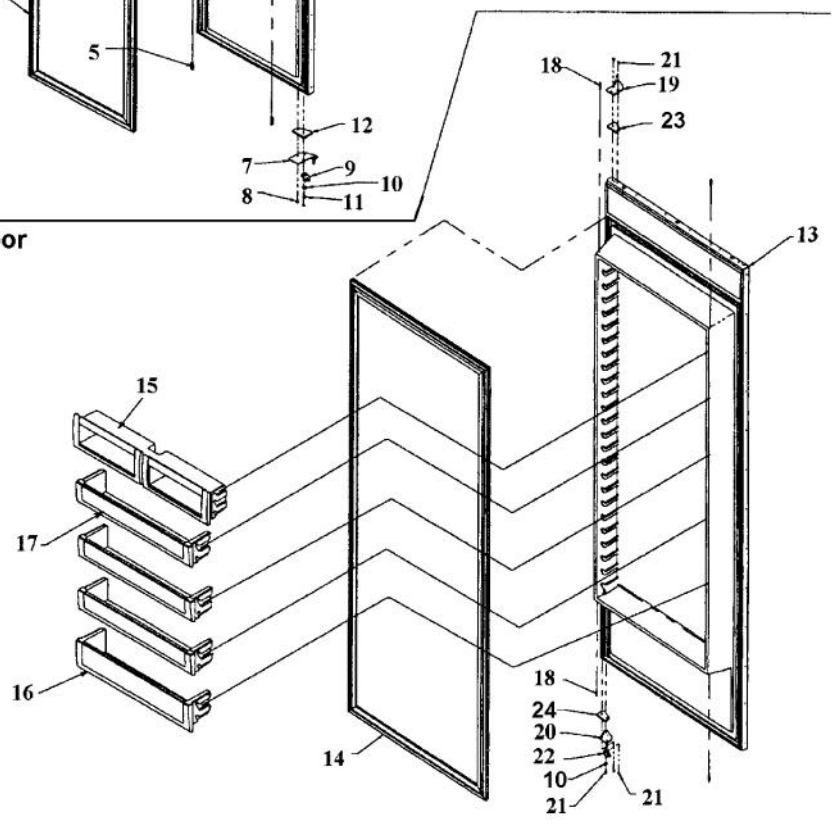

Refrigerator Door