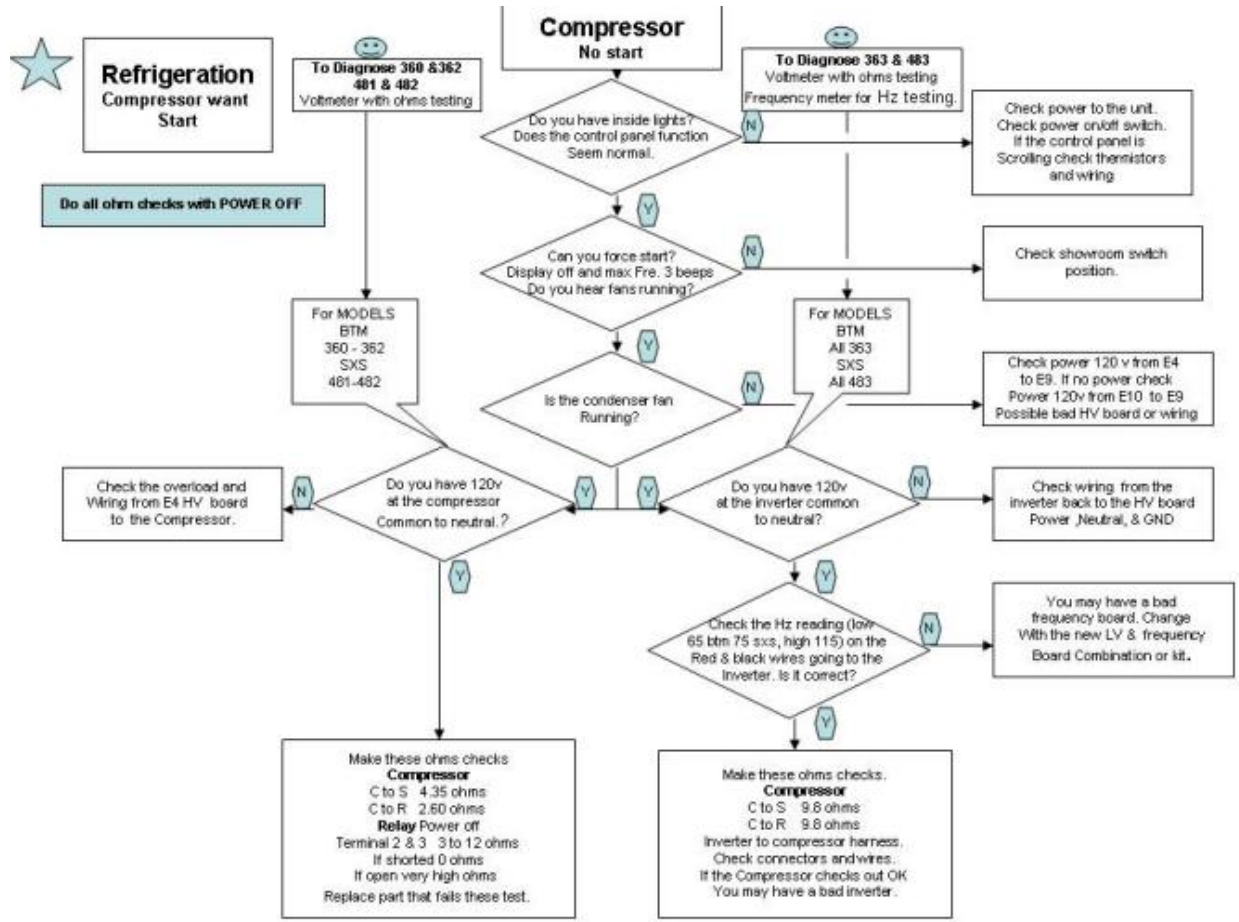

Ref #	Part Number	Qty.	Description
1	12116303		CONV FREEZER FOAM DOOR ASSY
2	10933004		GASKET FREEZER DOOR
3	12192901		FZ DR SHELF ASSY NO.
4	12188001		DOOR SHELF ASSY
5	12128001		PLUG-INNER DOOR
6	PC920049		PIVOT PL ASSY, LH UP DFBB/DFSB
7	J5096505		HINGE-TAP L LW
8	M0226233		SUB TO PD920174 - 10 X 7/8 PHILLIPS SMA TRI LOBE SA
9	12055602		CLOSURE, DOOR
10	M0272803		WASHER-LOCK
11	M0202528		SCREW-MACH NO.
12	12530201		SPACER, HINGE
13	12116203		REFRIGERATOR DOOR FOAM ASSEMBLY
14	10933003		GASKET, REFRIGERATOR DOOR
15	V12203602		DAIRY MODULE ASM
16	V12192902		REF DR SHELF ASSY NO.
17	V12188002		DOOR SHELF ASSEMBLY
18	12128001		PLUG-INNER DOOR
19	PC920047		PIVOT PL ASSY, RH UP
20	J5096506		SUB TO PC920050
21	M0226233		SUB TO PD920174 - 10 X 7/8 PHILLIPS SMA TRI LOBE SA
22	12055602		CLOSURE, DOOR
23	12530201		SPACER, HINGE
24	M0202528		SCREW-MACH NO.
NI	PC920045		PIVOT PL ASSY, LH LW
NI	PC920043		PIVOT PL ASSY, RH LW DFBB
NI	K2096648		BRKT-DEC PANEL
NI	K2096650		BRKT-DEC PANEL
NI	K2096651		BRKT-DEC PANEL
NI	PM910098		INSERT 48 SXS FF TOP/BOT 12063708
NI	PM910107		INSERT 48 SXS FZ TOP/BOT 12063707
NI	PM910097		INSERT SXS FF/FZ SIDE 12063706
NI	PE030166		DESIGNER REFRIGERATOR HANDLE
NI	PE030166PVD		DESIGNER REFRIGERATOR HANDLE PVD