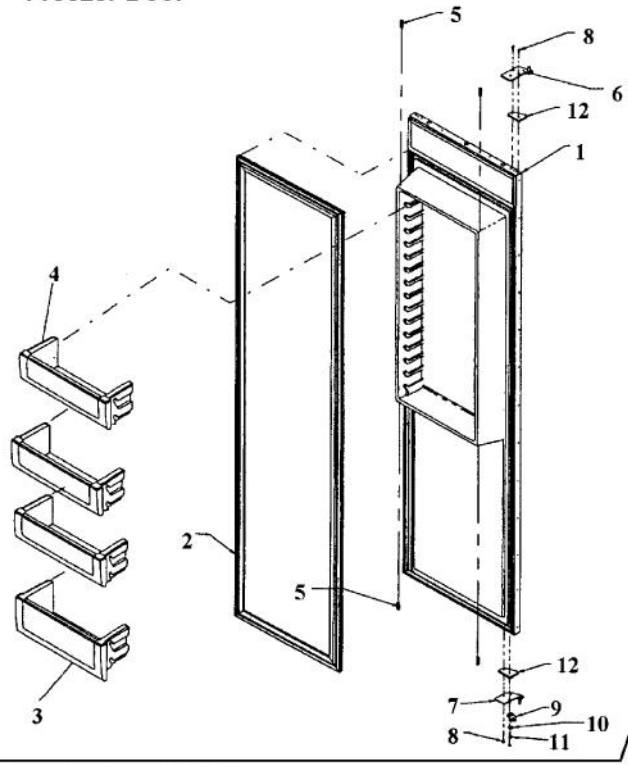

Freezer Door