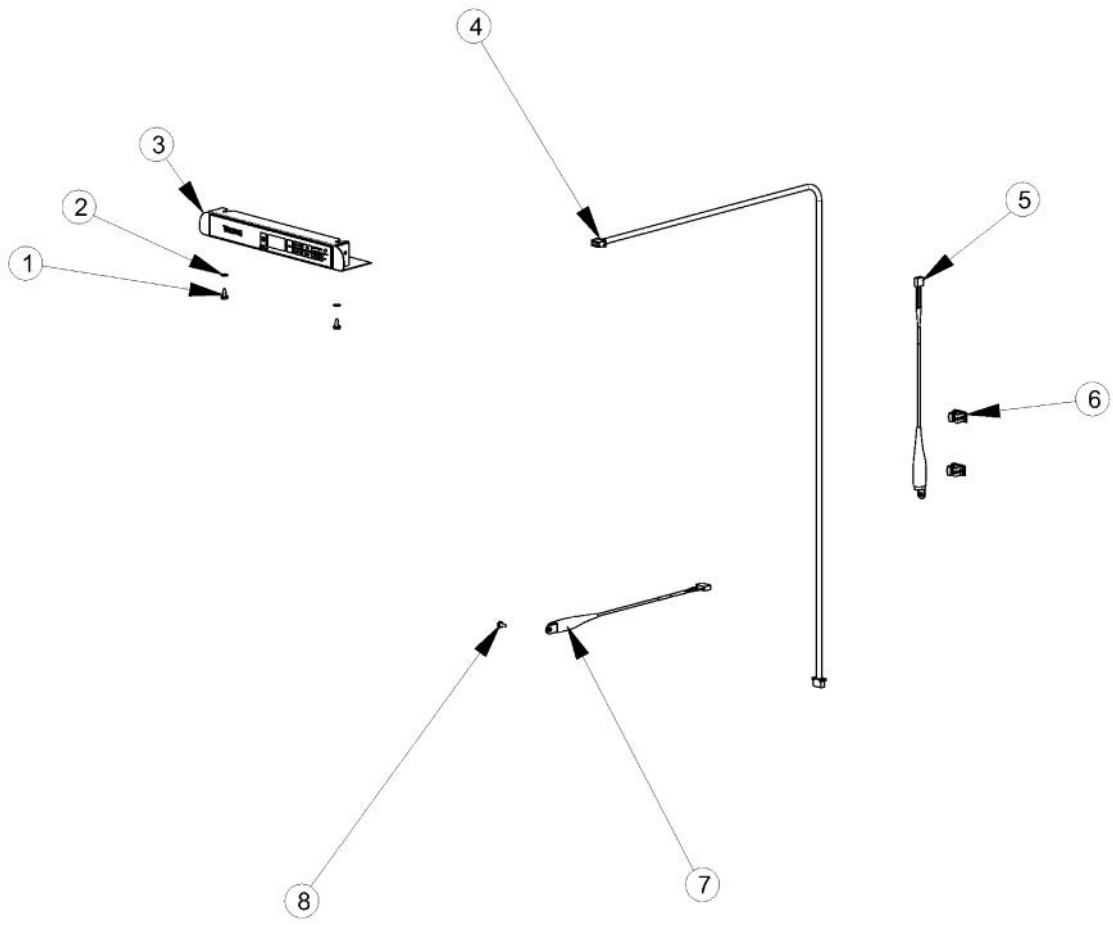

----- Manual continues below -----

Ref #	Part Number	Qty.	Description
1	009924-000	2	WASHER HD SCREW - ZN
2	007641-000	1	NO.10 EXTERNAL TOOTH LOCKWASHER
3	PS100007	1	AURA LIGHT ASSY (BLACK) 42245124
4	010236-000	3	10-32 X 3/4? PHILLIPS COUNTERSUNK SCREW, ZN
5	010695-000	1	STANDARD HINGE, RIGHT TOP, CHROME
6	PS100019	1	BACK PANEL ASSEMBLY (42245283) 152 WC
7	009924-000	26	WASHER HD SCREW - ZN
8	010021-000	1	BUSHING
9	010702-000	1	STANDARD HINGE, RIGHT BOTTOM, CHROME
10	010236-000	3	10-32 X 3/4? PHILLIPS COUNTERSUNK SCREW, ZN
11	010027-000	1	TOE GRILLE - BK
12	009489-000	2	NO.12 X 3/4 TYPE AB PHILLIPS SCREW, BLACK
13	PW240045	1	SERV. ASSY BLACK DRAIN TUBE 42244609
14	010772-000	1	DRIP TRAY - BL
15	PW200019	2	POP RIVET
16	010245-000	1	DOUBLEE SIDED TAPE, 1.75
17	010246-000	1	EVAPORATOR FAN
18	010028-000	2	1 SPACER - BK
19	PW200007	2	SCREW, EVAPOR. (VUWC140)X 08204902
20	010774-000	1	EVAPORATOR ASSEMBLY
21	010022-000	1	WIRE CONDUIT
NI	PW200078	4	LEVELING LEG (42246384)

Ref #	Part Number	Qty.	Description
1	009924-000	2	WASHER HD SCREW - ZN
2	009486-000	2	NO.10 EXTERNAL TOOTH STAR WASHER, SS
3	028581-000	1	DISPLAY ASM BK, 15 WC GLASS DR.
4	010227-000	1	COMMUNICATION CABLE
5	010210-000	1	TEMP SENSOR
6	007640-000	2	PLASTIC WIRE CLIP
7	010220-000	1	DISPLAY TEMP SENSOR
8	010698-000	1	SCREW, NO.10 X .5 ZN

Ref #	Part Number	Qty.	Description
1	010769-000	1	LINER SHIELD - LH
2	010698-000	1	SCREW, NO.10 X .5 ZN
3	010228-000	6	BUSHING 2620
4	010226-000	6	CABINET SIDE, LH - BK
5	010039-000	36	RIVET, 1/8 STEEL
6	010242-000	1	SHELF SLIDE, RH - BL
7	010773-000	1	LINER SHIELD - RH
8	010235-000	6	SHELF SLIDED, RH - BK
9	010771-000	6	FRONT NATURAL WOOD
10	010232-000	6	SHELF SLIDE, LH - BK
11	010230-000	12	SCREW, NO.8 X 1/2 PH PAN HEAD
12	010770-000	6	SHELF RACK