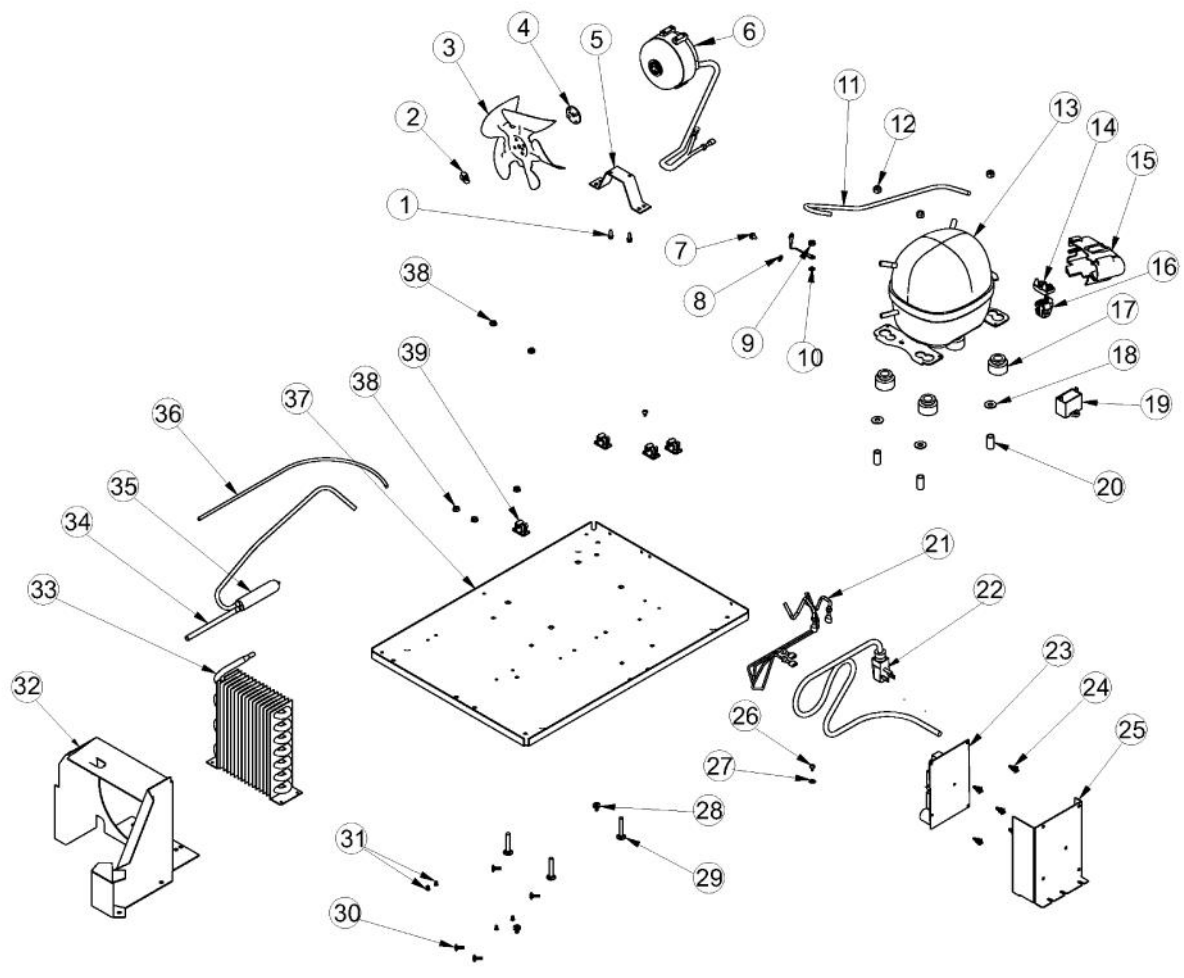

Ref #	Part Number	Qty.	Description
1	010769-000	1	LINER SHIELD - LH
2	010698-000	1	SCREW, NO.10 X .5 ZN
3	010228-000	6	BUSHING 2620
4	010226-000	6	CABINET SIDE, LH - BK
5	010039-000	36	RIVET, 1/8 STEEL
6	010242-000	1	SHELF SLIDE, RH - BL
7	010773-000	1	LINER SHIELD - RH
8	010235-000	6	SHELF SLIDED, RH - BK
9	010771-000	6	FRONT NATURAL WOOD
10	010232-000	6	SHELF SLIDE, LH - BK
11	010230-000	12	SCREW, NO.8 X 1/2 PH PAN HEAD
12	010770-000	6	SHELF RACK