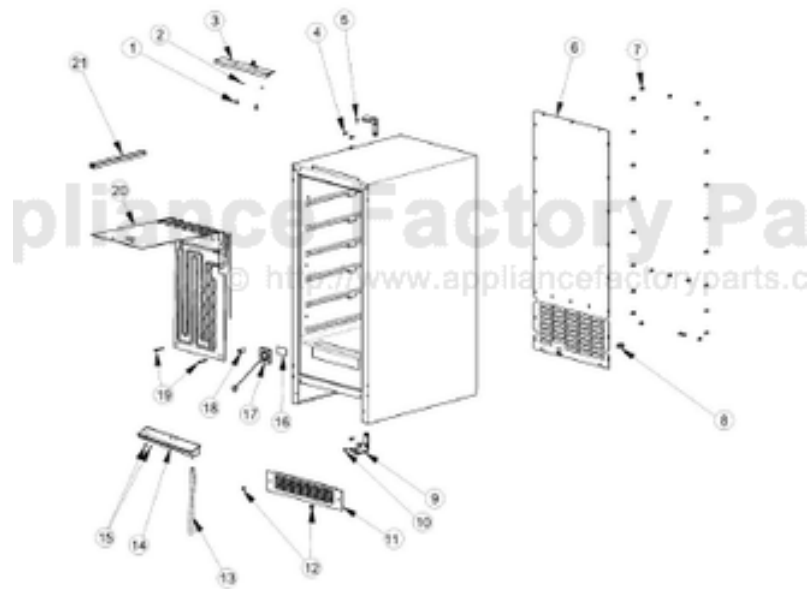

[Find Your VIKING Refrigerator Parts - Select From 341 Models](#)

----- Manual continues below -----