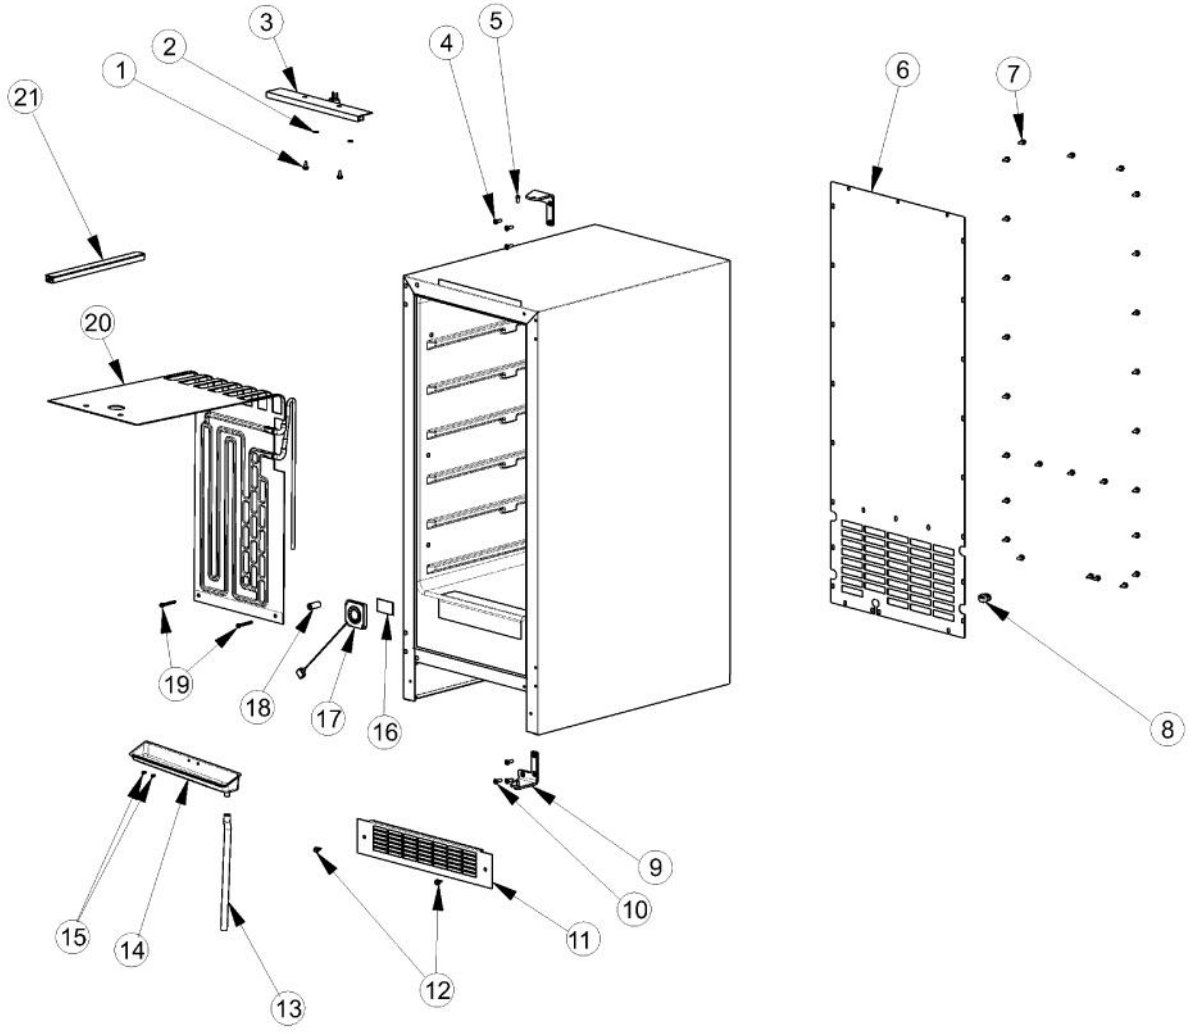

----- Manual continues below -----

Ref #	Part Number	Qty.	Description
1	009924-000	2	WASHER HD SCREW - ZN
2	007641-000	1	NO.10 EXTERNAL TOOTH LOCKWASHER
3	PS100007	1	AURA LIGHT ASSY (BLACK) 42245124
4	010236-000	3	10-32 X 3/4? PHILLIPS COUNTERSUNK SCREW, ZN
5	010695-000	1	STANDARD HINGE, RIGHT TOP, CHROME
6	PS100019	1	BACK PANEL ASSEMBLY (42245283) 152 WC
7	009924-000	26	WASHER HD SCREW - ZN
8	010021-000	1	BUSHING
9	010702-000	1	STANDARD HINGE, RIGHT BOTTOM, CHROME
10	010236-000	3	10-32 X 3/4? PHILLIPS COUNTERSUNK SCREW, ZN
11	010027-000	1	TOE GRILLE - BK
12	009489-000	2	NO.12 X 3/4 TYPE AB PHILLIPS SCREW, BLACK
13	PW240045	1	SERV. ASSY BLACK DRAIN TUBE 42244609
14	010772-000	1	DRIP TRAY - BL
15	PW200019	2	POP RIVET
16	010245-000	1	DOUBLEE SIDED TAPE, 1.75
17	010246-000	1	EVAPORATOR FAN
18	010028-000	2	1 SPACER - BK
19	PW200007	2	SCREW, EVAPOR. (VUWC140)X 08204902
20	010774-000	1	EVAPORATOR ASSEMBLY
21	010022-000	1	WIRE CONDUIT
NI	PW200078	4	LEVELING LEG (42246384)

Ref #	Part Number	Qty.	Description
1	009924-000	2	WASHER HD SCREW - ZN
2	009486-000	2	NO.10 EXTERNAL TOOTH STAR WASHER, SS
3	028581-000	1	DISPLAY ASM BK, 15 WC GLASS DR.
4	010227-000	1	COMMUNICATION CABLE
5	010210-000	1	TEMP SENSOR
6	007640-000	2	PLASTIC WIRE CLIP
7	010220-000	1	DISPLAY TEMP SENSOR
8	010698-000	1	SCREW, NO.10 X .5 ZN