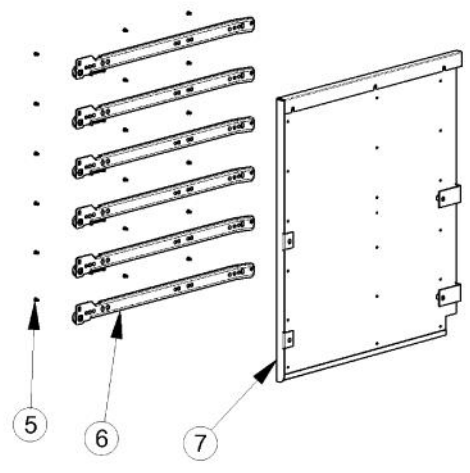

----- Manual continues below -----

Ref #	Part Number	Qty.	Description
1	009924-000	2	WASHER HD SCREW - ZN
2	007641-000	1	NO.10 EXTERNAL TOOTH LOCKWASHER
3	PS100007	1	AURA LIGHT ASSY (BLACK) 42245124
4	010236-000	3	10-32 X 3/4? PHILLIPS COUNTERSUNK SCREW, ZN
5	010695-000	1	STANDARD HINGE, RIGHT TOP, CHROME
6	PS100019	1	BACK PANEL ASSEMBLY (42245283) 152 WC
7	009924-000	26	WASHER HD SCREW - ZN
8	010021-000	1	BUSHING
9	010702-000	1	STANDARD HINGE, RIGHT BOTTOM, CHROME
10	010236-000	3	10-32 X 3/4? PHILLIPS COUNTERSUNK SCREW, ZN
11	010027-000	1	TOE GRILLE - BK
12	009489-000	2	NO.12 X 3/4 TYPE AB PHILLIPS SCREW, BLACK
13	PW240045	1	SERV. ASSY BLACK DRAIN TUBE 42244609
14	010772-000	1	DRIP TRAY - BL
15	PW200019	2	POP RIVET
16	010245-000	1	DOUBLEE SIDED TAPE, 1.75
17	010246-000	1	EVAPORATOR FAN
18	010028-000	2	1 SPACER - BK
19	PW200007	2	SCREW, EVAPOR. (VUWC140)X 08204902
20	010774-000	1	EVAPORATOR ASSEMBLY
21	010022-000	1	WIRE CONDUIT
NI	PW200078	4	LEVELING LEG (42246384)

Ref #	Part Number	Qty.	Description
1	009924-000	2	WASHER HD SCREW - ZN
2	009486-000	2	NO.10 EXTERNAL TOOTH STAR WASHER, SS
3	028581-000	1	DISPLAY ASM BK, 15 WC GLASS DR.
4	010227-000	1	COMMUNICATION CABLE
5	010210-000	1	TEMP SENSOR
6	007640-000	2	PLASTIC WIRE CLIP
7	010220-000	1	DISPLAY TEMP SENSOR
8	010698-000	1	SCREW, NO.10 X .5 ZN