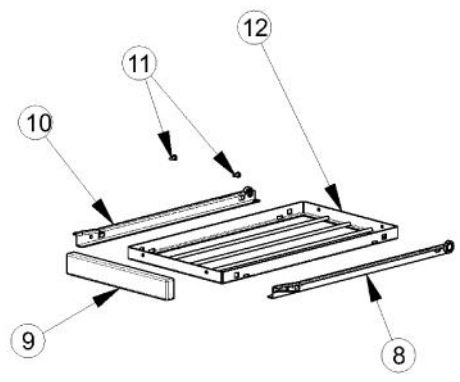

----- Manual continues below -----

Ref #	Part Number	Qty.	Description
1	009924-000	2	WASHER HD SCREW - ZN
2	007641-000	1	NO.10 EXTERNAL TOOTH LOCKWASHER
3	PS100007	1	AURA LIGHT ASSY (BLACK) 42245124
4	010236-000	3	10-32 X 3/4? PHILLIPS COUNTERSUNK SCREW, ZN
5	010695-000	1	STANDARD HINGE, RIGHT TOP, CHROME
6	PS100019	1	BACK PANEL ASSEMBLY (42245283) 152 WC
7	009924-000	26	WASHER HD SCREW - ZN
8	010021-000	1	BUSHING
9	010702-000	1	STANDARD HINGE, RIGHT BOTTOM, CHROME
10	010236-000	3	10-32 X 3/4? PHILLIPS COUNTERSUNK SCREW, ZN
11	010027-000	1	TOE GRILLE - BK
12	009489-000	2	NO.12 X 3/4 TYPE AB PHILLIPS SCREW, BLACK
13	PW240045	1	SERV. ASSY BLACK DRAIN TUBE 42244609
14	010772-000	1	DRIP TRAY - BL
15	PW200019	2	POP RIVET
16	010245-000	1	DOUBLEE SIDED TAPE, 1.75
17	010246-000	1	EVAPORATOR FAN
18	010028-000	2	1 SPACER - BK
19	PW200007	2	SCREW, EVAPOR. (VUWC140)X 08204902
20	010774-000	1	EVAPORATOR ASSEMBLY
21	010022-000	1	WIRE CONDUIT
NI	PW200078	4	LEVELING LEG (42246384)

Ref #	Part Number	Qty.	Description
1	009924-000	2	WASHER HD SCREW - ZN
2	009486-000	2	NO.10 EXTERNAL TOOTH STAR WASHER, SS
3	028581-000	1	DISPLAY ASM BK, 15 WC GLASS DR.
4	010227-000	1	COMMUNICATION CABLE
5	010210-000	1	TEMP SENSOR
6	007640-000	2	PLASTIC WIRE CLIP
7	010220-000	1	DISPLAY TEMP SENSOR
8	010698-000	1	SCREW, NO.10 X .5 ZN