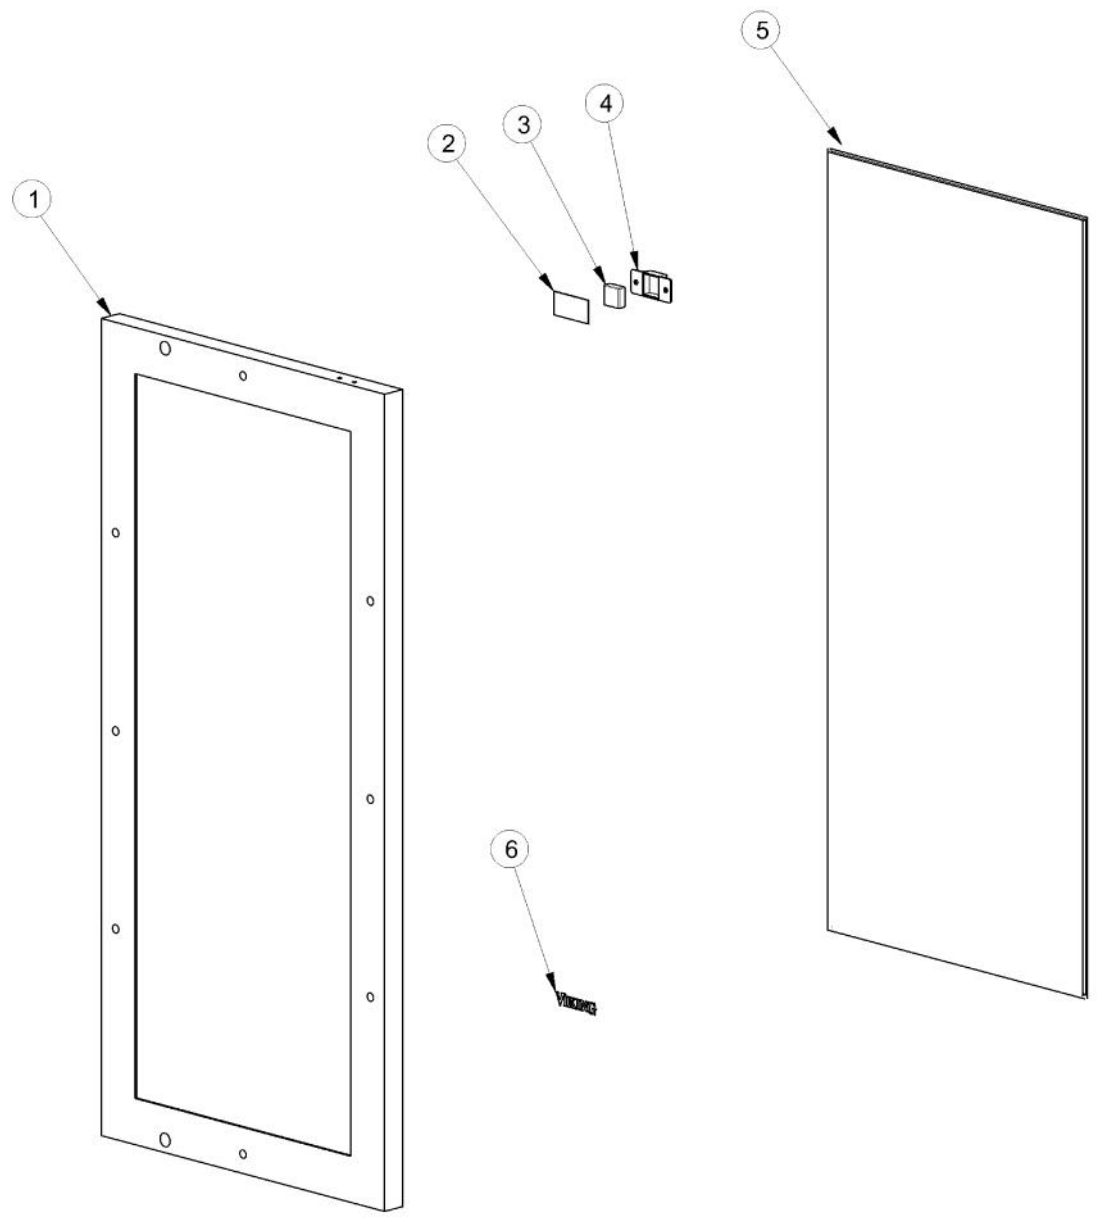

Ref #	Part Number	Qty.	Description
1	PW300152	2	FAN MOTOR ASSY (VUIM150) 42244701
2	PW200020	1	SPEED NUT, FAN MOTOR
3	PW200037	1	FAN BLADE
4	PW200037	1	FAN BLADE
5	PW300152	1	FAN MOTOR ASSY (VUIM150) 42244701
6	PW300152	1	FAN MOTOR ASSY (VUIM150) 42244701
7	PW200029	4	SCREW
8	PW300274	2	WASHER, INDOOR
9	PW300137	1	GROUND WIRE (VUIM150)
10	PW300143	1	LOCK WASHER (VUIM150) 42243619
11	010035-000	1	PROCESSOR TUBE
12	PW200017	3	LOCK NUT .25-.20 UNC
13	PW240041	1	COMPRESSOR 15 (42242896)
14	PS100020	1	OVERLOAD (42245133) 152 WC
15	009507-000	1	RELAY COVER
16	PS100021	1	PTC RELAY (42245131) 152 WC
17	010036-000	4	GROMMET (COMES WITH COMPRESSOR)
18	PW200018	3	.312 ID FLAT WASHER
19	PS100023	1	RUN CAPACITOR (42245134) 152 WC
20	010037-000	3	SLEEVE (COMES WITH COMPRESSOR)
21	010038-000	1	WIRE HARNESS
22	005835-000	1	POWER CORD - 42242054
23	009511-000	1	ELECTRONIC CONTROL BOARD
24	009513-000	5	STANDOFF
25	009514-000	1	CONTROL BOARD MOUNTING BRACKET
26	PW200017	2	LOCK NUT .25-.20 UNC
27	PW300274	1	WASHER, INDOOR
29	010040-000	3	1/4-20 X 1 1/2 CARRIAGE BOLT
28	PW200017	2	LOCK NUT .25-.20 UNC
30	PW300152	6	FAN MOTOR ASSY (VUIM150) 42244701
31	010039-000	4	RIVET, 1/8 STEEL
32	PW240004	1	CONDENSER, R-134A
33	PW300159	1	CONDENSER ASSY
34	009810-000	1	DRYER TUBE
35	PW240003	1	DRIER ASSY VUWC140
36	010032-000	1	DISCHARGE TUBE
37	010033-000	1	BASEPLATE
38	PW300152	6	FAN MOTOR ASSY (VUIM150) 42244701
39	007640-000	4	PLASTIC WIRE CLIP