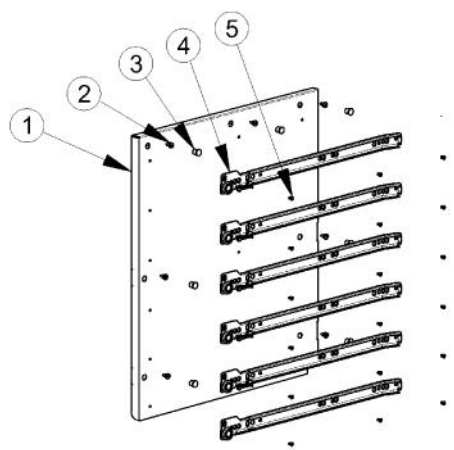

----- Manual continues below -----

Ref #	Part Number	Qty.	Description
1	009924-000	2	WASHER HD SCREW - ZN
2	007641-000	1	NO.10 EXTERNAL TOOTH LOCKWASHER
3	PS100007	1	AURA LIGHT ASSY (BLACK) 42245124
4	010236-000	3	10-32 X 3/4? PHILLIPS COUNTERSUNK SCREW, ZN
5	010695-000	1	STANDARD HINGE, RIGHT TOP, CHROME
6	PS100019	1	BACK PANEL ASSEMBLY (42245283) 152 WC
7	009924-000	26	WASHER HD SCREW - ZN
8	010021-000	1	BUSHING
9	010702-000	1	STANDARD HINGE, RIGHT BOTTOM, CHROME
10	010236-000	3	10-32 X 3/4? PHILLIPS COUNTERSUNK SCREW, ZN
11	010027-000	1	TOE GRILLE - BK
12	009489-000	2	NO.12 X 3/4 TYPE AB PHILLIPS SCREW, BLACK
13	PW240045	1	SERV. ASSY BLACK DRAIN TUBE 42244609
14	010772-000	1	DRIP TRAY - BL
15	PW200019	2	POP RIVET
16	010245-000	1	DOUBLEE SIDED TAPE, 1.75
17	010246-000	1	EVAPORATOR FAN
18	010028-000	2	1 SPACER - BK
19	PW200007	2	SCREW, EVAPOR. (VUWC140)X 08204902
20	010774-000	1	EVAPORATOR ASSEMBLY
21	010022-000	1	WIRE CONDUIT
NI	PW200078	4	LEVELING LEG (42246384)

Ref #	Part Number	Qty.	Description
1	009924-000	2	WASHER HD SCREW - ZN
2	009486-000	2	NO.10 EXTERNAL TOOTH STAR WASHER, SS
3	028581-000	1	DISPLAY ASM BK, 15 WC GLASS DR.
4	010227-000	1	COMMUNICATION CABLE
5	010210-000	1	TEMP SENSOR
6	007640-000	2	PLASTIC WIRE CLIP
7	010220-000	1	DISPLAY TEMP SENSOR
8	010698-000	1	SCREW, NO.10 X .5 ZN

Ref #	Part Number	Qty.	Description
1	010769-000	1	LINER SHIELD - LH
2	010698-000	1	SCREW, NO.10 X .5 ZN
3	010228-000	6	BUSHING 2620
4	010226-000	6	CABINET SIDE, LH - BK
5	010039-000	36	RIVET, 1/8 STEEL
6	010242-000	1	SHELF SLIDE, RH - BL
7	010773-000	1	LINER SHIELD - RH
8	010235-000	6	SHELF SLIDED, RH - BK
9	010771-000	6	FRONT NATURAL WOOD
10	010232-000	6	SHELF SLIDE, LH - BK
11	010230-000	12	SCREW, NO.8 X 1/2 PH PAN HEAD
12	010770-000	6	SHELF RACK