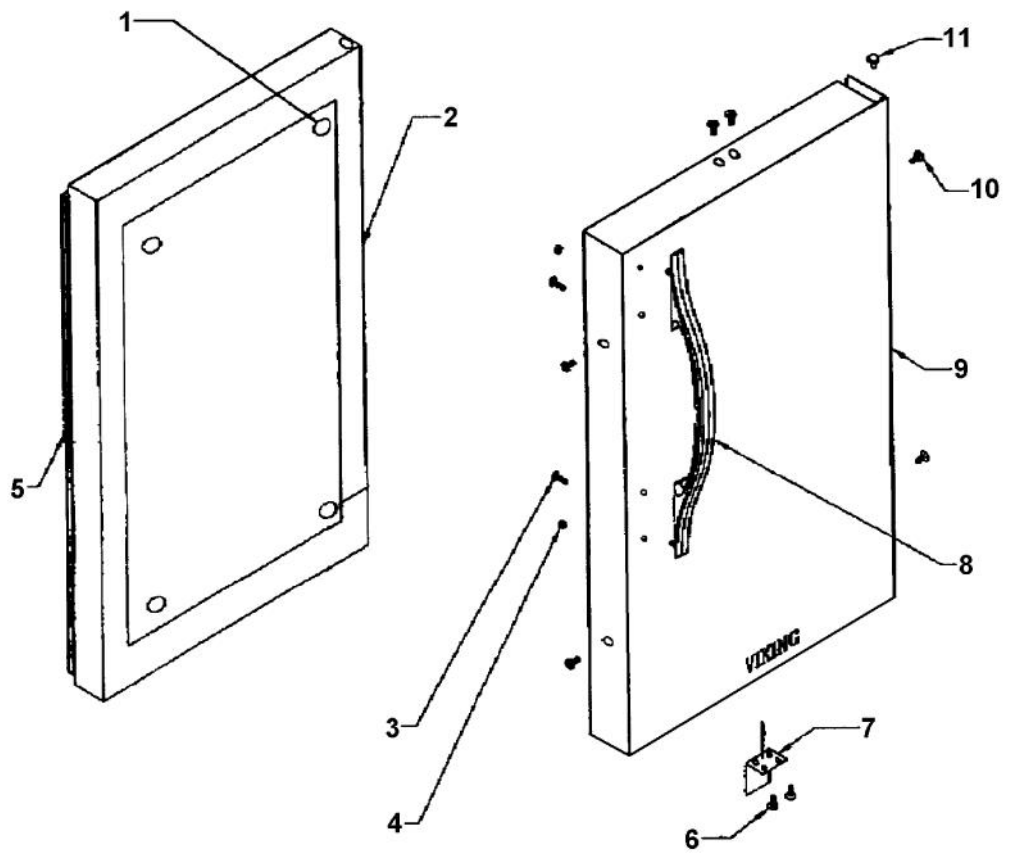

Ref #	Part Number	Qty.	Description
NI	PW230127		GASKET, DOOR
1	PW210035		GLASS
2	PW200049		SCREW (PACK OF 2)
3	PW200050		HEX-KEP NUT (42247454)
4	PW200051		SCREW
5	PW220012		SUB TO PW220003 - STRIKER PLATE 41004710
6	PE030090		DOOR HANDLE - SS
	PE030090PVD		DOOR HANDLE 27 XBRX PVD
7	PW230027		DOOR HANDLE FRAME (LH) 42243782
	PW230025		DOOR HANDLE FRAME (RH) (42243781)
8	PW200052		SUB TO PW200035 - SCREW (41005535)
NI	G5098058SS		SUB TO 002543-000 - COMPLETE DOOR ASSEMBLY - SS (LH)
	G5098058SSBR		COMPLETE DOOR ASSY. - SSB (LH)
NI	G5098059SS		COMPLETE DOOR ASSEMBLY - SS (RH)
	G5098059SSBR		COMPLETE DOOR ASSY. - SSB (RH)