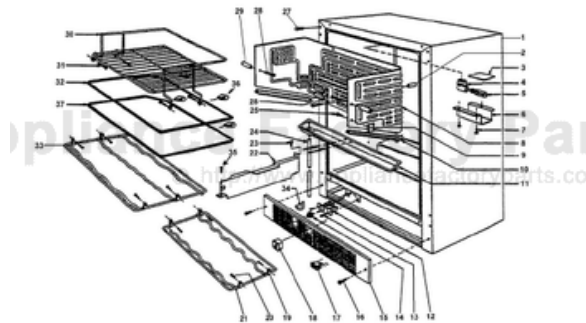

[Find Your VIKING Refrigerator Parts - Select From 341 Models](#)

----- Manual continues below -----