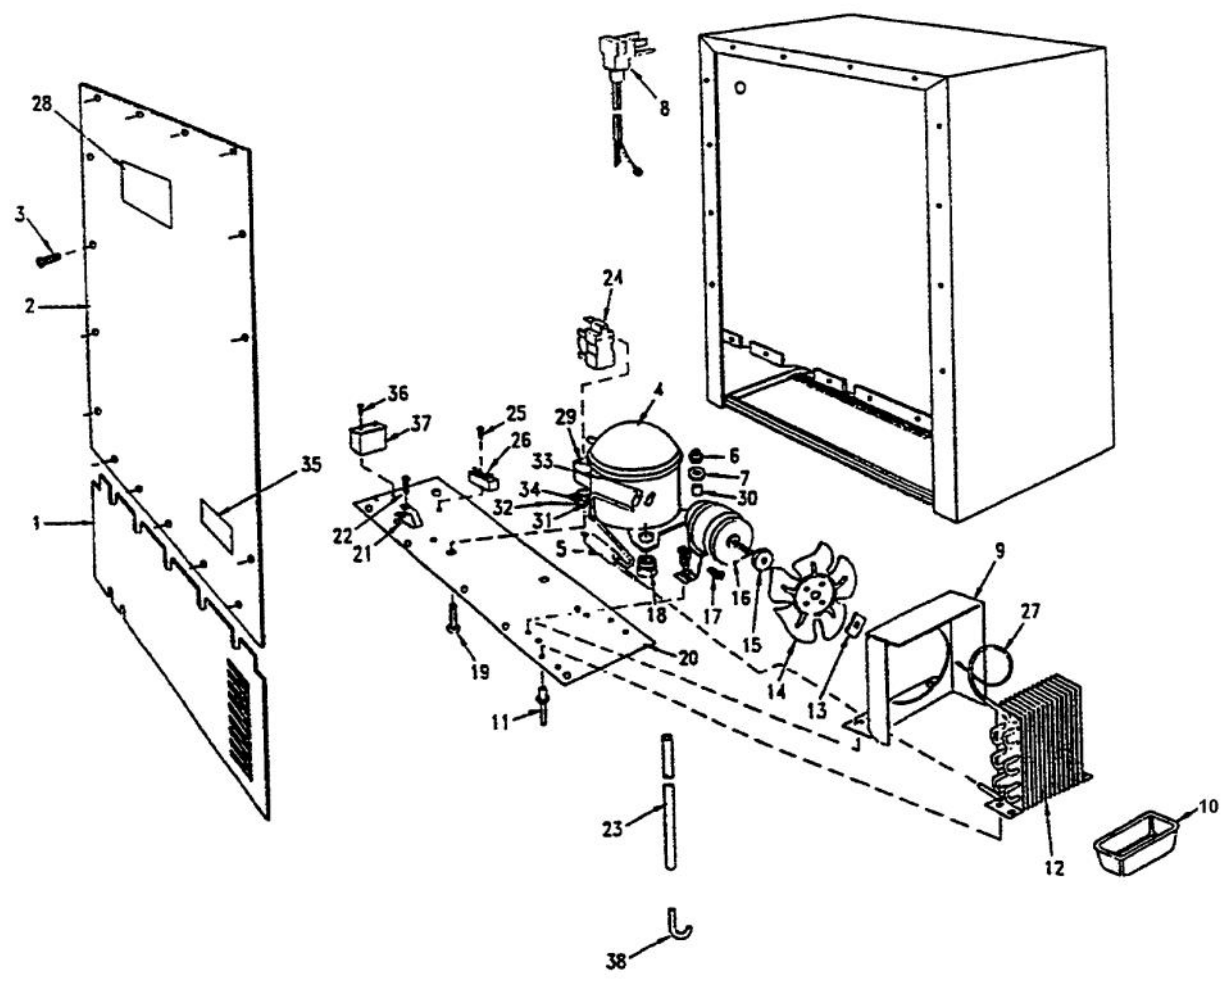

----- Manual continues below -----

Ref #	Part Number	Qty.	Description
1	PW210019		CABINET
2	PW200009		EVAPORATOR SPACER
3	PW220001		LIGHT SHIELD (VUWC140)X42242070
4	PW240013		LAMP SOCKET (VUWC140) X 2240003A
5	PW240014		LIGHT BULB 15 WATT VUWC 2240004A
6	PW220002		LENS COVER,INTER. LGT(VUWC)42242035
7	PW200010		SCREW, LENS COVER (QTY OF 2)
8	PW240058		EVAPORATOR, VUAR141 (42244045)
9	PW200001		EVAPORATOR ASSEMBLY 42241493
10	025224-000		EVAPORATOR TRIM XBLACK
11	PW210012		DRIP TRAY & 2 POP RVT(VUWC)42242603
12	PW240019		THERMOSTAT
13	PW240015		SUB TO PW240028
14	PW230004		THERMOSTAT KNOB (VUWC140)X42241950
15	PW210003		GRILLE, (VUWC140) X 42242485
16	PW200003		SCREW 42242847 (PKG 20)
17	PW240017		LIGHT SWITCH PLUNGER VUWC 42241373
18	PW230012		LIGHT SWITCH, PLUNGER XBKX 42242915
19	PW200011		P CLAMP & SCREWS (PKG 20) 42242071
20	PW200004		SCREW LENS COVER 42243354
21	PW210004		BTM WINE RACK W/ P CLAMPS 42242072
22	PW210005		FRONT SHIELD(VUWC140)X 41003674
23	PW200005		DART CLIP, FRONT SHROUD
24	PW240021		DRAIN TUBE (42242079)
25	PW200006		SCREW
26	PW200012		CAPS, EVAPOR. PORTS(VUWC)X42242606
27	PW200013		SUB TO PW200018 - HOLE PLUG WHITE
28	PW200007		SCREW, EVAPOR. (VUWC140)X 08204902
29	PW200014		3/4 WHITE SPACER (41002929)
30	PW210017		WIRE SHELF TOP (42242958)
31	PW200015		SCREWS 08205079
32	PW210022		LARGE GLASS SHELF & TRIM 42243083
33	PW210008		MID WINE RACK W/ P CLAMPS 42241943
34	PW220007		J TRAP
35	PW200008		SCREW
36	PW220005		SPACER, GLASS SHELF 42242960(PKG2)
37	PW210023		SHORT GLASS SHELF AND TRIM