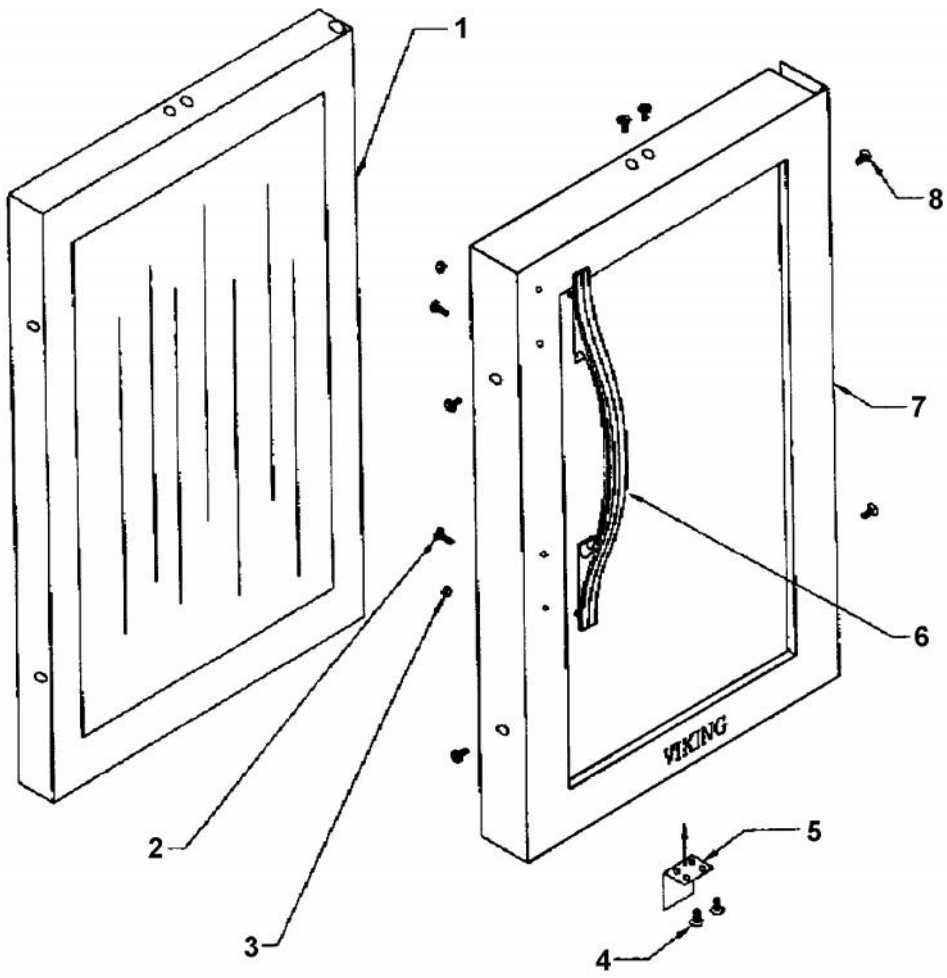

Ref #	Part Number	Qty.	Description
1	PW210034		GLASS (FLUTED) 42244128
NI	PW230127		GASKET, DOOR
2	PW200049		SCREW (PACK OF 2)
3	PW200050		HEX-KEP NUT (42247454)
4	PW200051		SCREW
5	PW220012		SUB TO PW220003 - STRIKER PLATE 41004710
6	PE030090		DOOR HANDLE - SS
	PE030090PVD		DOOR HANDLE 27 XBRX PVD
7	PW230027		DOOR HANDLE FRAME (LH) 42243782
	PW230025		DOOR HANDLE FRAME (RH) (42243781)
8	PW200052		SUB TO PW200035 - SCREW (41005535)
NI	G5098060SS		DR. ASSY DUWC/DUAR140 XSSX FLUT. LH (42246351)
	G5098060SSBR		COMPLETE DOOR ASSY. (LH) - BR
	G5098064SS		DR. ASSY DUWC/DUAR140 XSSX FLUT. RH - 42246346
	G5098064SSBR		COMPLETE DOOR ASSEMBLY - SSBR (RH)