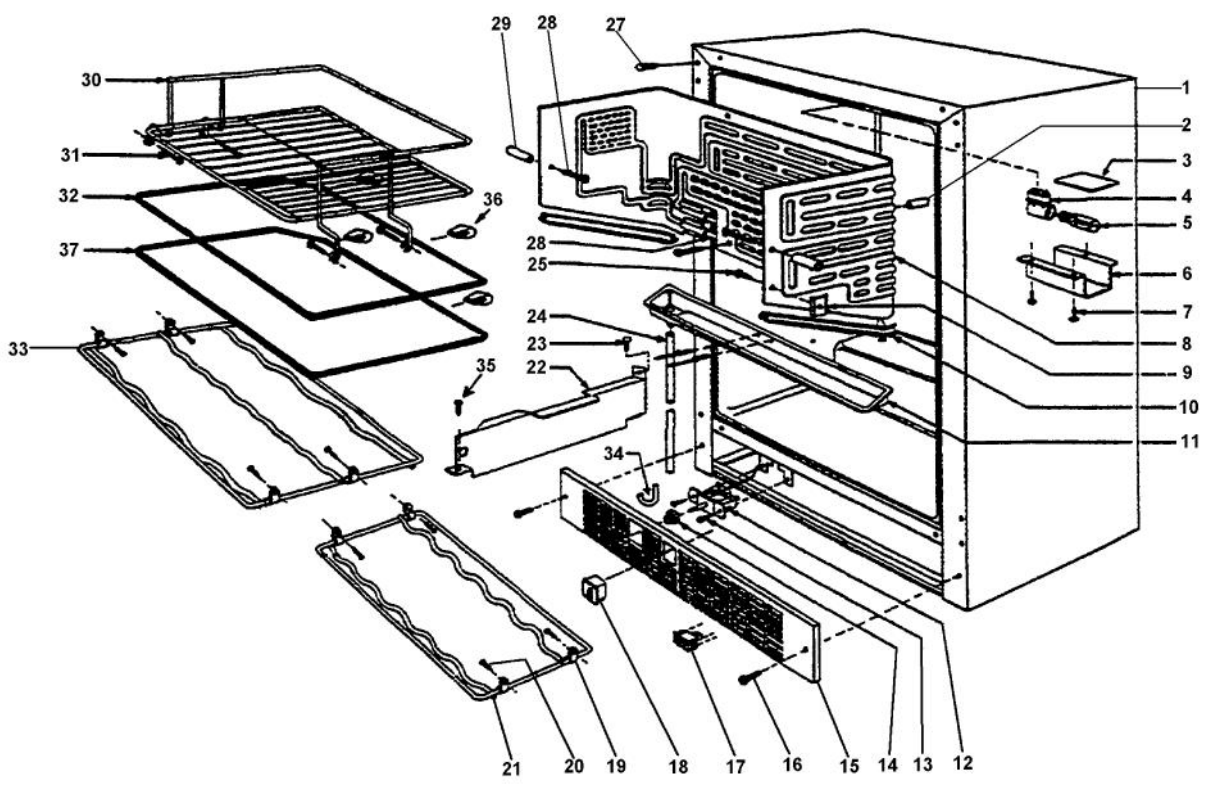

----- Manual continues below -----

Ref #	Part Number	Qty.	Description
1	PW210019		CABINET
2	PW200009		EVAPORATOR SPACER
3	PW220001		LIGHT SHIELD (VUWC140)X42242070
4	PW240013		LAMP SOCKET (VUWC140) X 2240003A
5	PW240014		LIGHT BULB 15 WATT VUWC 2240004A
6	PW220002		LENS COVER,INTER. LGT(VUWC)42242035
7	PW200010		SCREW, LENS COVER (QTY OF 2)
8	PW240058		EVAPORATOR, VUAR141 (42244045)
9	PW200001		EVAPORATOR ASSEMBLY 42241493
10	025224-000		EVAPORATOR TRIM XBLACK
11	PW210012		DRIP TRAY & 2 POP RVT(VUWC)42242603
12	PW240019		THERMOSTAT
13	PW240015		SUB TO PW240028
14	PW230004		THERMOSTAT KNOB (VUWC140)X42241950
15	PW210003		GRILLE, (VUWC140) X 42242485
16	PW200003		SCREW 42242847 (PKG 20)
17	PW240017		LIGHT SWITCH PLUNGER VUWC 42241373
18	PW230012		LIGHT SWITCH, PLUNGER XBKX 42242915
19	PW200011		P CLAMP & SCREWS (PKG 20) 42242071
20	PW200004		SCREW LENS COVER 42243354
21	PW210004		BTM WINE RACK W/ P CLAMPS 42242072
22	PW210005		FRONT SHIELD(VUWC140)X 41003674
23	PW200005		DART CLIP, FRONT SHROUD
24	PW240021		DRAIN TUBE (42242079)
25	PW200006		SCREW
26	PW200012		CAPS, EVAPOR. PORTS(VUWC)X42242606
27	PW200013		SUB TO PW200018 - HOLE PLUG WHITE
28	PW200007		SCREW, EVAPOR. (VUWC140)X 08204902
29	PW200014		3/4 WHITE SPACER (41002929)
30	PW210017		WIRE SHELF TOP (42242958)
31	PW200015		SCREWS 08205079
32	PW210022		LARGE GLASS SHELF & TRIM 42243083
33	PW210008		MID WINE RACK W/ P CLAMPS 42241943
34	PW220007		J TRAP
35	PW200008		SCREW
36	PW220005		SPACER, GLASS SHELF 42242960(PKG2)
37	PW210023		SHORT GLASS SHELF AND TRIM