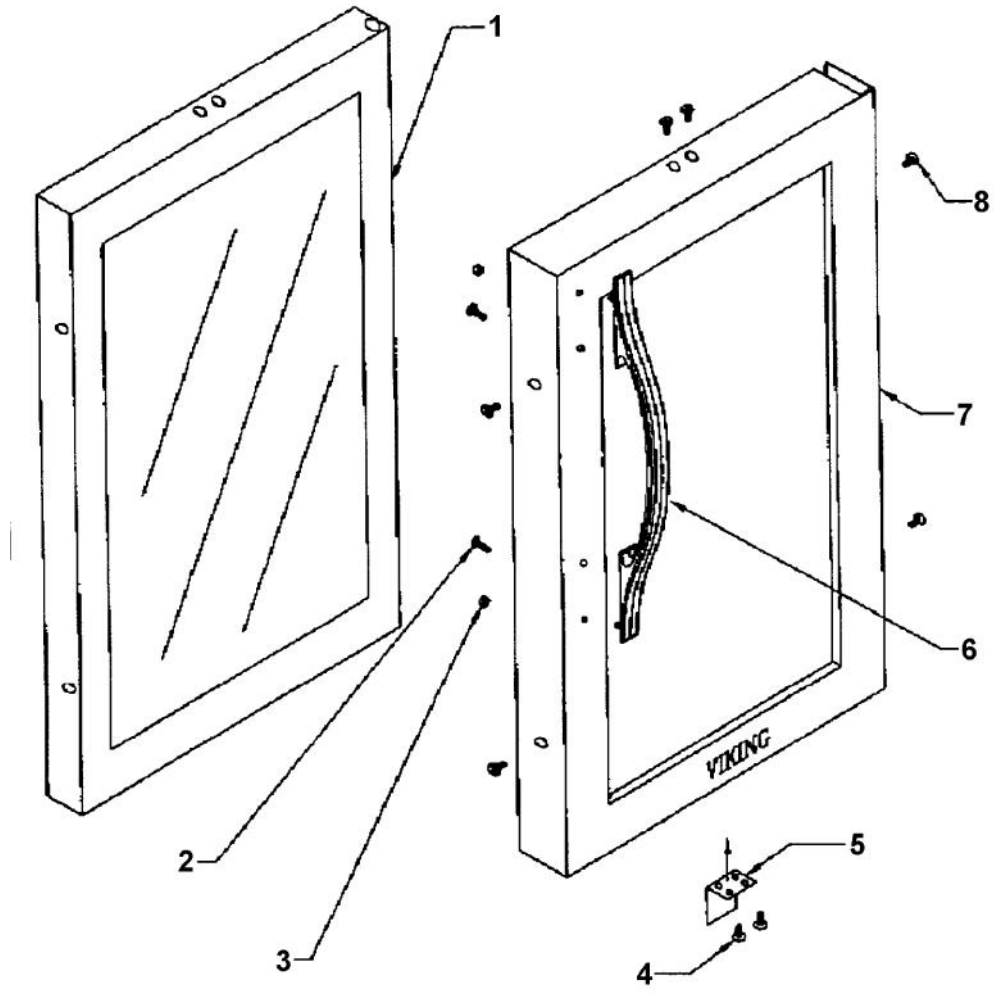

Ref #	Part Number	Qty.	Description
NI	PW230127		GASKET, DOOR
1	PW210035		GLASS
2	PW200049		SCREW (PACK OF 2)
3	PW200050		HEX-KEP NUT (42247454)
4	PW200051		SCREW
5	PW220012		SUB TO PW220003 - STRIKER PLATE 41004710
6	PE030090		DOOR HANDLE - SS
	PE030090PVD		DOOR HANDLE 27 XBRX PVD
7	PW230027		DOOR HANDLE FRAME (LH) 42243782
	PW230025		DOOR HANDLE FRAME (RH) (42243781)
8	PW200052		SUB TO PW200035 - SCREW (41005535)
NI	G5098058SS		SUB TO 002543-000 - COMPLETE DOOR ASSEMBLY - SS (LH)
	G5098058SSBR		COMPLETE DOOR ASSY. - SSB (LH)
NI	G5098059SS		COMPLETE DOOR ASSEMBLY - SS (RH)
	G5098059SSBR		COMPLETE DOOR ASSY. - SSB (RH)