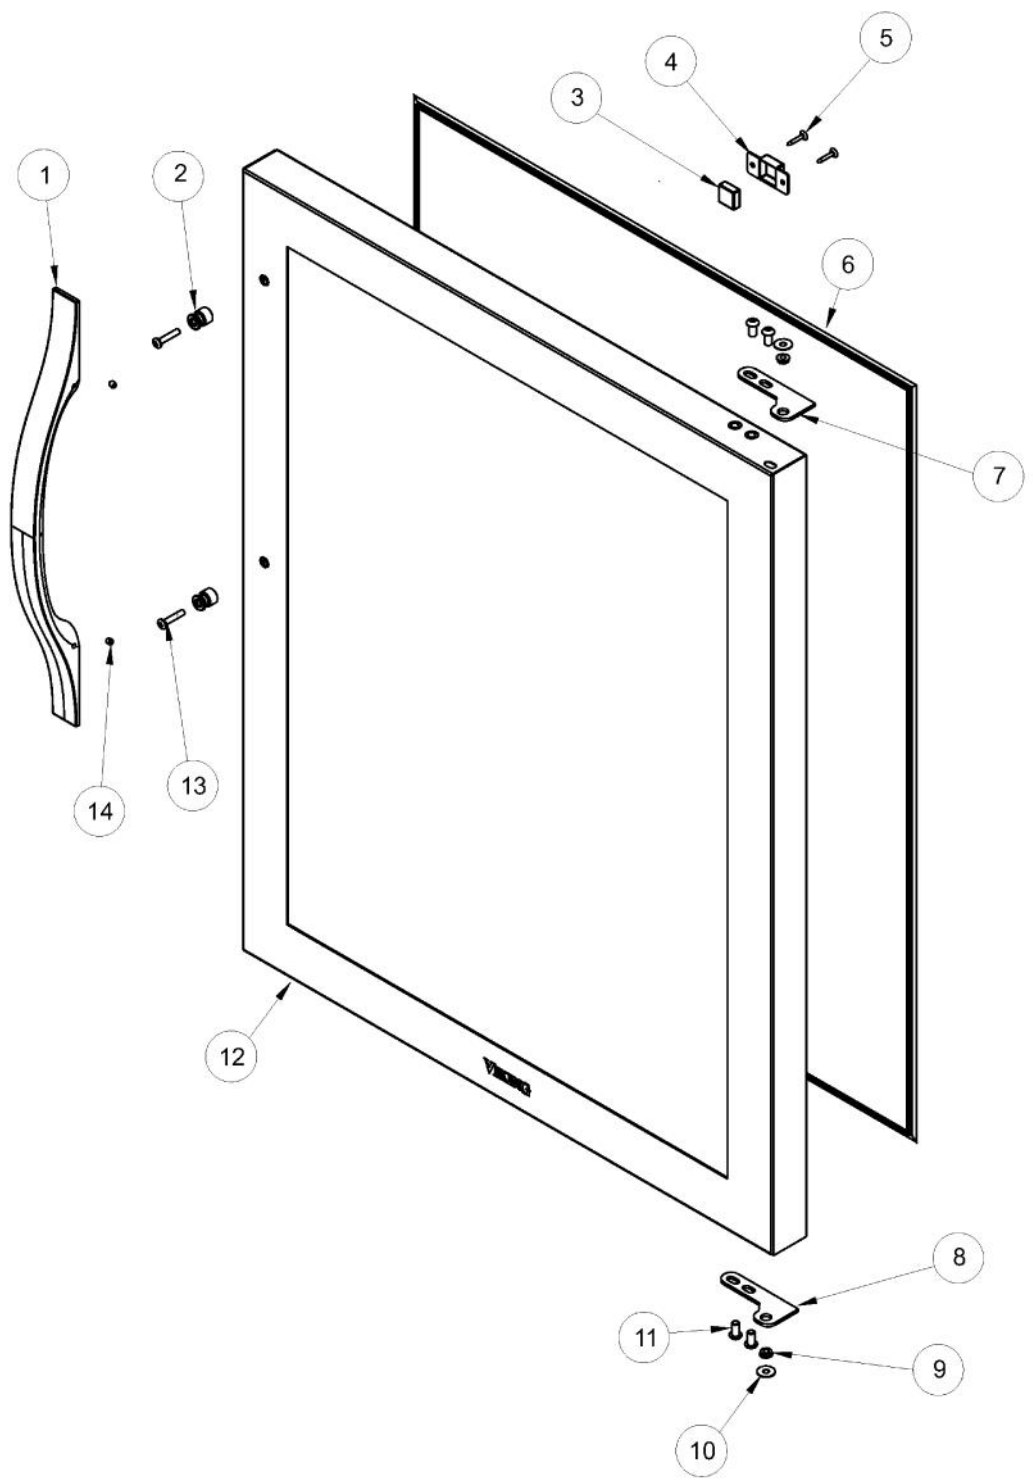

Ref #	Part Number	Qty.	Description
1	010081-000	1	DES DOOR HANDLE - SS
2	010080-000	2	STAND-OFF STUD - DESIGNER
3	009762-000	1	3M TAPE, 1.75
4	009759-000	1	DOOR SWITCH MAGNET
5	010668-000	1	RETAINER, MAGNET
6	009523-000	1	DOOR GASKET - WH
7	009760-000	1	HINGE ADAPTER, TOP, SS
8	009757-000	1	HINGE ADAPTER, BOTTOM, SS
9	009755-000	2	HINGE BUSHING
10	009761-000	2	WASHER, NYLON
11	010212-000	4	SCREW, 1/4-20 SS
12	010045-000	1	DOOR ASSEMBLY - RT
	010046-000	1	DOOR ASSEMBLY - LT
	010047-000	1	DOOR ASSEMBLY - RT
	010048-000	1	DOOR ASSEMBLY - LT
13	PW300163	2	SCREW (VUIM150) 42243357
14	009644-000	2	SET SCREW