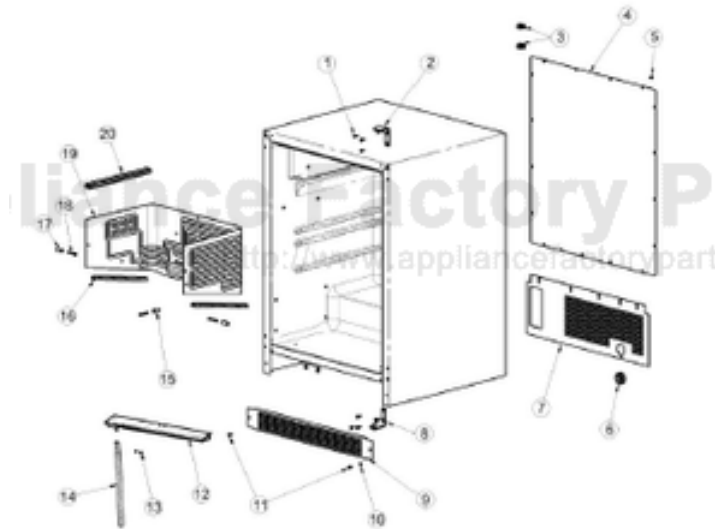

[Find Your VIKING Refrigerator Parts - Select From 341 Models](#)

----- Manual continues below -----