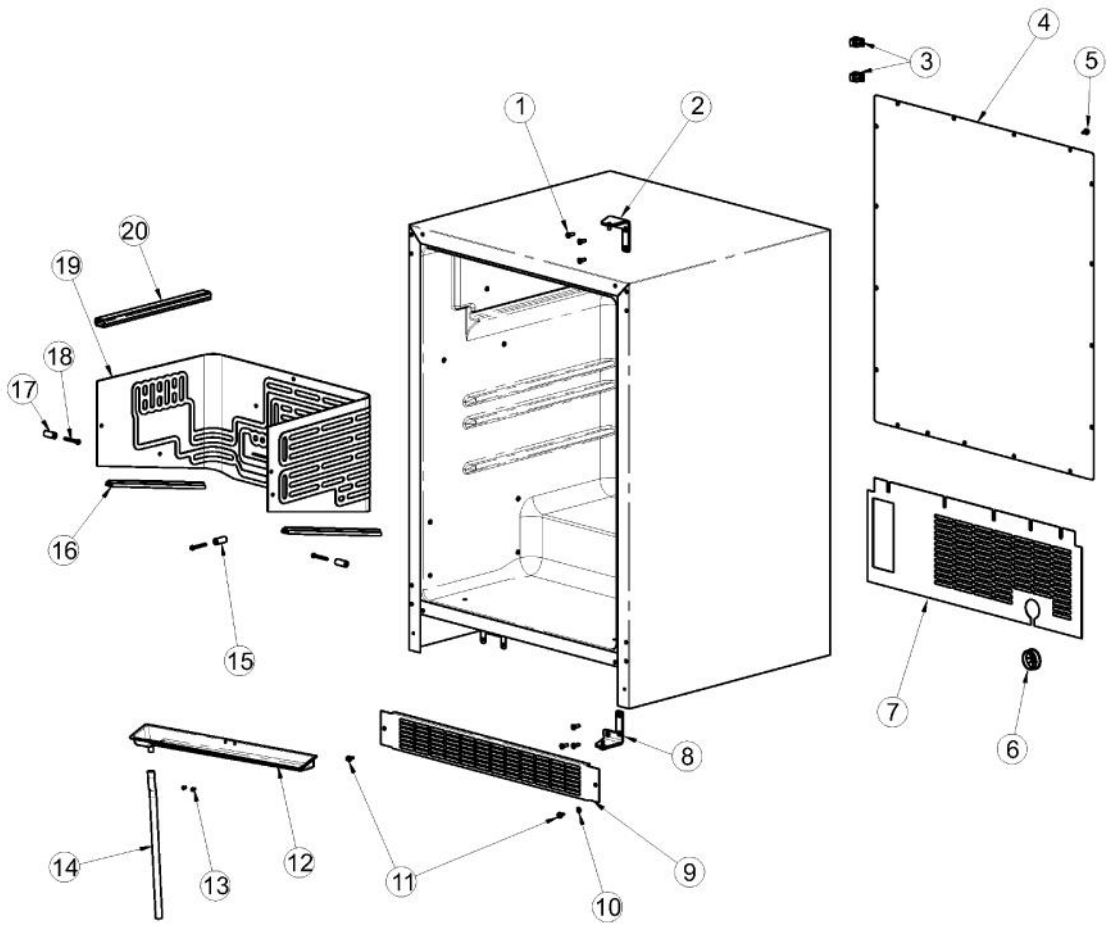

----- Manual continues below -----

Ref #	Part Number	Qty.	Description
1	010236-000	6	10-32 X 3/4? PHILLIPS COUNTERSUNK SCREW, ZN
2	010695-000	1	STANDARD HINGE, RIGHT TOP, CHROME
3	007640-000	2	PLASTIC WIRE CLIP
4	PW210010	1	CABINET BACK (VUWC140) X 42241648
5	PW200010	17	SCREW, LENS COVER (QTY OF 2)
6	009487-000	1	BUSHING
7	009488-000	1	BACK SHROUD
8	010702-000	1	STANDARD HINGE, RIGHT BOTTOM, CHROME
9	PS100115	1	LOUVERED GRILLE SERV ASM - BK
10	PW300274	2	WASHER, INDOOR
11	009489-000	2	NO.12 X 3/4 TYPE AB PHILLIPS SCREW, BLACK
12	PW210012	1	DRIP TRAY & 2 POP RVT(VUWC)42242603
13	PW200019	2	POP RIVET
14	PW240018	1	DRAIN TUBE (VUWC140) X 1010042A
15	PW200014	1	3/4 WHITE SPACER (41002929)
16	009493-000	2	EVAPORATOR TRIM - WH
17	PW200009	2	EVAPORATOR SPACER
18	PW300267	3	DRAFT TOWER MOUNTING SCREW (41006739) VUBD
19	009496-000	1	EVAPORATOR ASSEMBLY - WH
20	009497-000	1	HIGH VOLTAGE CONDUIT
NI	PW240014	1	LIGHT BULB 15 WATT VUWC 2240004A
NI	010053-000	1	LIGHT SOCKET
NI	010054-000	1	LIGHT HARNESS
NI	010031-000	4	LEVELING LEG

Ref #	Part Number	Qty.	Description
1	028586-000	1	DISPLAY ASM WH, 24 BC SOLID DR. (INC. WIRE SHELF)
	028590-000	1	DISPLAY ASM WH, 24 BC SOLID DR. (UNITS BUILT AFTER 01...
2	009482-000	1	COMMUNICATION CABLE
3	009483-000	1	EVAPORATOR TEMPERATURE THERMISTOR
4	007640-000	2	PLASTIC WIRE CLIP
5	009484-000	1	DISPLAY TEMPERATURE THERMISTOR
6	009485-000	2	MACHINE SCREW - SS
7	009486-000	2	NO.10 EXTERNAL TOOTH STAR WASHER, SS