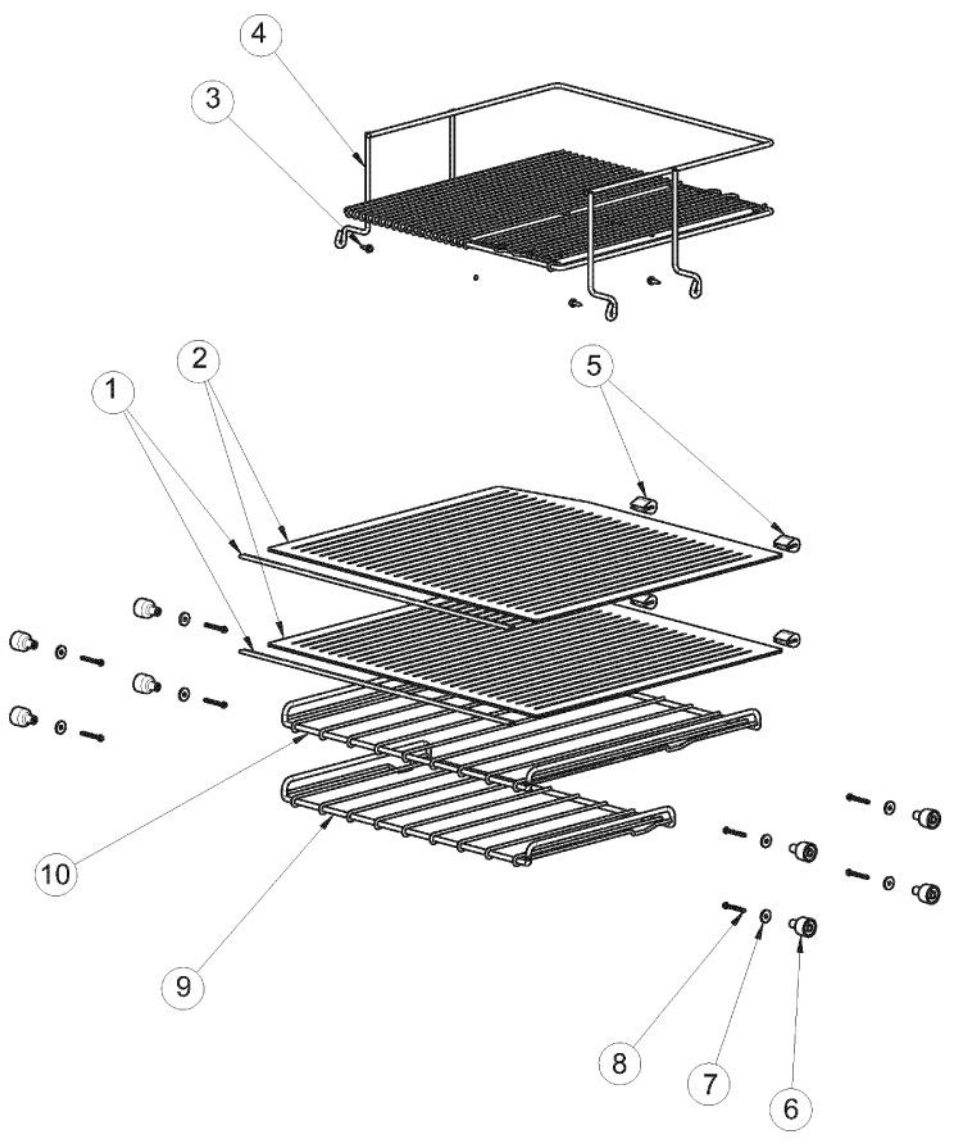

----- Manual continues below -----

Ref #	Part Number	Qty.	Description
1	010236-000	6	10-32 X 3/4? PHILLIPS COUNTERSUNK SCREW, ZN
2	010695-000	1	STANDARD HINGE, RIGHT TOP, CHROME
3	007640-000	2	PLASTIC WIRE CLIP
4	PW210010	1	CABINET BACK (VUWC140) X 42241648
5	PW200010	17	SCREW, LENS COVER (QTY OF 2)
6	009487-000	1	BUSHING
7	009488-000	1	BACK SHROUD
8	010702-000	1	STANDARD HINGE, RIGHT BOTTOM, CHROME
9	PS100115	1	LOUVERED GRILLE SERV ASM - BK
10	PW300274	2	WASHER, INDOOR
11	009489-000	2	NO.12 X 3/4 TYPE AB PHILLIPS SCREW, BLACK
12	PW210012	1	DRIP TRAY & 2 POP RVT(VUWC)42242603
13	PW200019	2	POP RIVET
14	PW240018	1	DRAIN TUBE (VUWC140) X 1010042A
15	PW200014	1	3/4 WHITE SPACER (41002929)
16	009493-000	2	EVAPORATOR TRIM - WH
17	PW200009	2	EVAPORATOR SPACER
18	PW300267	3	DRAFT TOWER MOUNTING SCREW (41006739) VUBD
19	009496-000	1	EVAPORATOR ASSEMBLY - WH
20	009497-000	1	HIGH VOLTAGE CONDUIT
NI	PW240014	1	LIGHT BULB 15 WATT VUWC 2240004A
NI	010053-000	1	LIGHT SOCKET
NI	010054-000	1	LIGHT HARNESS
NI	010031-000	4	LEVELING LEG

Ref #	Part Number	Qty.	Description
1	028586-000	1	DISPLAY ASM WH, 24 BC SOLID DR. (INC. WIRE SHELF)
	028590-000	1	DISPLAY ASM WH, 24 BC SOLID DR. (UNITS BUILT AFTER 01...
2	009482-000	1	COMMUNICATION CABLE
3	009483-000	1	EVAPORATOR TEMPERATURE THERMISTOR
4	007640-000	2	PLASTIC WIRE CLIP
5	009484-000	1	DISPLAY TEMPERATURE THERMISTOR
6	009485-000	2	MACHINE SCREW - SS
7	009486-000	2	NO.10 EXTERNAL TOOTH STAR WASHER, SS