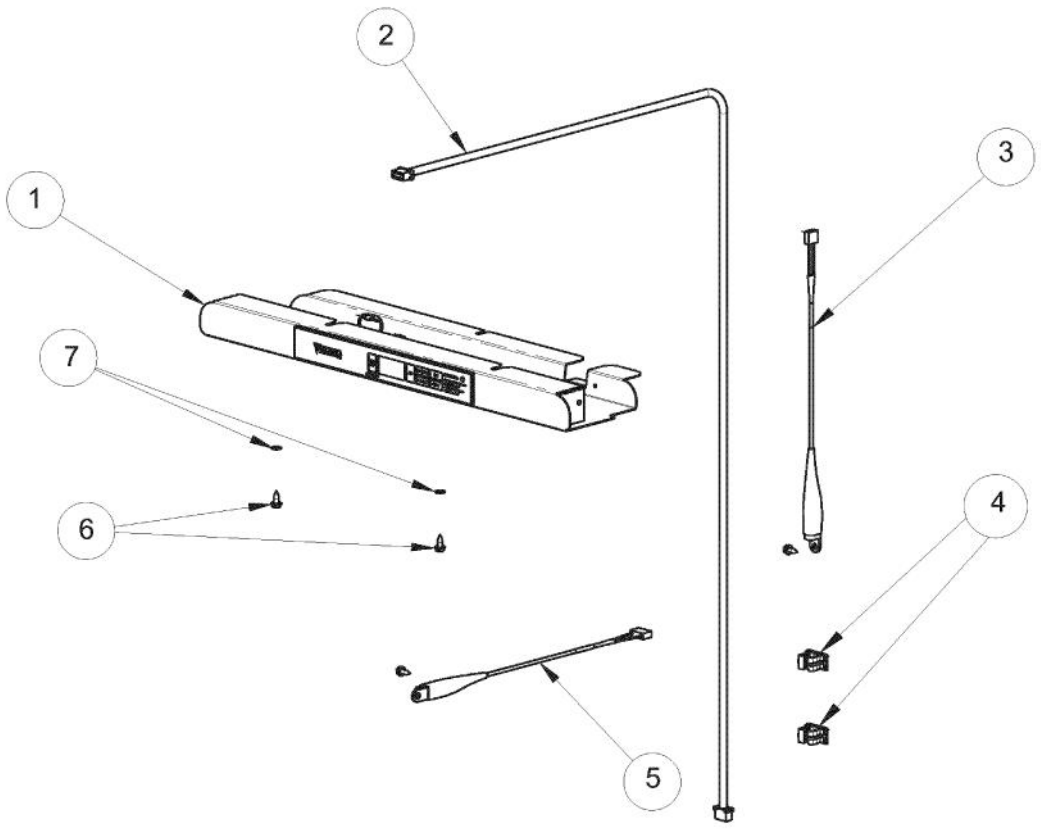

----- Manual continues below -----

Ref #	Part Number	Qty.	Description
1	010236-000	6	10-32 X 3/4? PHILLIPS COUNTERSUNK SCREW, ZN
2	010695-000	1	STANDARD HINGE, RIGHT TOP, CHROME
3	007640-000	2	PLASTIC WIRE CLIP
4	PW210010	1	CABINET BACK (VUWC140) X 42241648
5	PW200010	17	SCREW, LENS COVER (QTY OF 2)
6	009487-000	1	BUSHING
7	009488-000	1	BACK SHROUD
8	010702-000	1	STANDARD HINGE, RIGHT BOTTOM, CHROME
9	PS100115	1	LOUVERED GRILLE SERV ASM - BK
10	PW300274	2	WASHER, INDOOR
11	009489-000	2	NO.12 X 3/4 TYPE AB PHILLIPS SCREW, BLACK
12	PW210012	1	DRIP TRAY & 2 POP RVT(VUWC)42242603
13	PW200019	2	POP RIVET
14	PW240018	1	DRAIN TUBE (VUWC140) X 1010042A
15	PW200014	1	3/4 WHITE SPACER (41002929)
16	009493-000	2	EVAPORATOR TRIM - WH
17	PW200009	2	EVAPORATOR SPACER
18	PW300267	3	DRAFT TOWER MOUNTING SCREW (41006739) VUBD
19	009496-000	1	EVAPORATOR ASSEMBLY - WH
20	009497-000	1	HIGH VOLTAGE CONDUIT
NI	PW240014	1	LIGHT BULB 15 WATT VUWC 2240004A
NI	010053-000	1	LIGHT SOCKET
NI	010054-000	1	LIGHT HARNESS
NI	010031-000	4	LEVELING LEG

Ref #	Part Number	Qty.	Description
1	028586-000	1	DISPLAY ASM WH, 24 BC SOLID DR. (INC. WIRE SHELF)
	028590-000	1	DISPLAY ASM WH, 24 BC SOLID DR. (UNITS BUILT AFTER 01...
2	009482-000	1	COMMUNICATION CABLE
3	009483-000	1	EVAPORATOR TEMPERATURE THERMISTOR
4	007640-000	2	PLASTIC WIRE CLIP
5	009484-000	1	DISPLAY TEMPERATURE THERMISTOR
6	009485-000	2	MACHINE SCREW - SS
7	009486-000	2	NO.10 EXTERNAL TOOTH STAR WASHER, SS