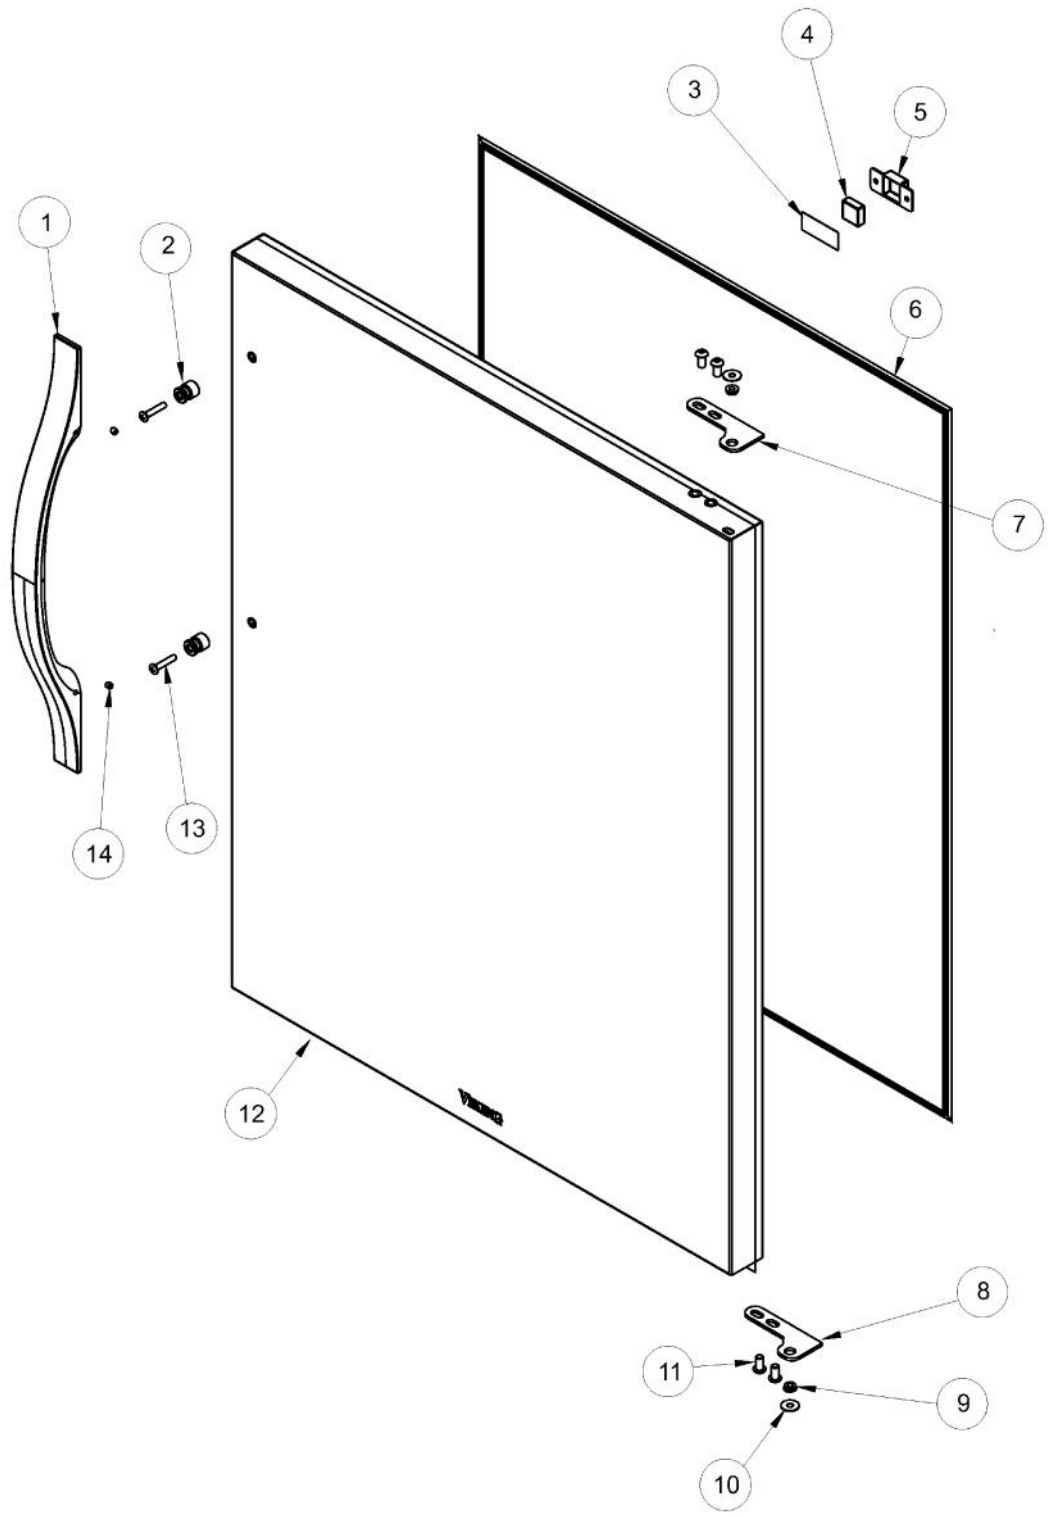

----- Manual continues below -----

Ref #	Part Number	Qty.	Description
1	010236-000	6	10-32 X 3/4? PHILLIPS COUNTERSUNK SCREW, ZN
2	010695-000	1	STANDARD HINGE, RIGHT TOP, CHROME
3	007640-000	2	PLASTIC WIRE CLIP
4	PW210010	1	CABINET BACK (VUWC140) X 42241648
5	PW200010	17	SCREW, LENS COVER (QTY OF 2)
6	009487-000	1	BUSHING
7	009488-000	1	BACK SHROUD
8	010702-000	1	STANDARD HINGE, RIGHT BOTTOM, CHROME
9	PS100115	1	LOUVERED GRILLE SERV ASM - BK
10	PW300274	2	WASHER, INDOOR
11	009489-000	2	NO.12 X 3/4 TYPE AB PHILLIPS SCREW, BLACK
12	PW210012	1	DRIP TRAY & 2 POP RVT(VUWC)42242603
13	PW200019	2	POP RIVET
14	PW240018	1	DRAIN TUBE (VUWC140) X 1010042A
15	PW200014	1	3/4 WHITE SPACER (41002929)
16	009493-000	2	EVAPORATOR TRIM - WH
17	PW200009	2	EVAPORATOR SPACER
18	PW300267	3	DRAFT TOWER MOUNTING SCREW (41006739) VUBD
19	009496-000	1	EVAPORATOR ASSEMBLY - WH
20	009497-000	1	HIGH VOLTAGE CONDUIT
NI	PW240014	1	LIGHT BULB 15 WATT VUWC 2240004A
NI	010053-000	1	LIGHT SOCKET
NI	010054-000	1	LIGHT HARNESS
NI	010031-000	4	LEVELING LEG

Ref #	Part Number	Qty.	Description
1	028586-000	1	DISPLAY ASM WH, 24 BC SOLID DR. (INC. WIRE SHELF)
	028590-000	1	DISPLAY ASM WH, 24 BC SOLID DR. (UNITS BUILT AFTER 01...
2	009482-000	1	COMMUNICATION CABLE
3	009483-000	1	EVAPORATOR TEMPERATURE THERMISTOR
4	007640-000	2	PLASTIC WIRE CLIP
5	009484-000	1	DISPLAY TEMPERATURE THERMISTOR
6	009485-000	2	MACHINE SCREW - SS
7	009486-000	2	NO.10 EXTERNAL TOOTH STAR WASHER, SS

Ref #	Part Number	Qty.	Description
1	010081-000	1	DES DOOR HANDLE - SS
2	010080-000	2	STAND-OFF STUD - DESIGNER
3	009762-000	1	3M TAPE, 1.75
4	009759-000	1	DOOR SWITCH MAGNET
5	010668-000	1	RETAINER, MAGNET
6	009523-000	1	DOOR GASKET - WH
7	009760-000	1	HINGE ADAPTER, TOP, SS
8	009757-000	1	HINGE ADAPTER, BOTTOM, SS
9	009755-000	2	HINGE BUSHING
10	009761-000	2	WASHER, NYLON
11	010212-000	4	SCREW, 1/4-20 SS
12	010049-000	1	DOOR ASSEMBLY - RT
	010050-000	1	DOOR ASSEMBLY - LT
13	PW300163	2	SCREW (VUIM150) 42243357
14	009644-000	2	SET SCREW