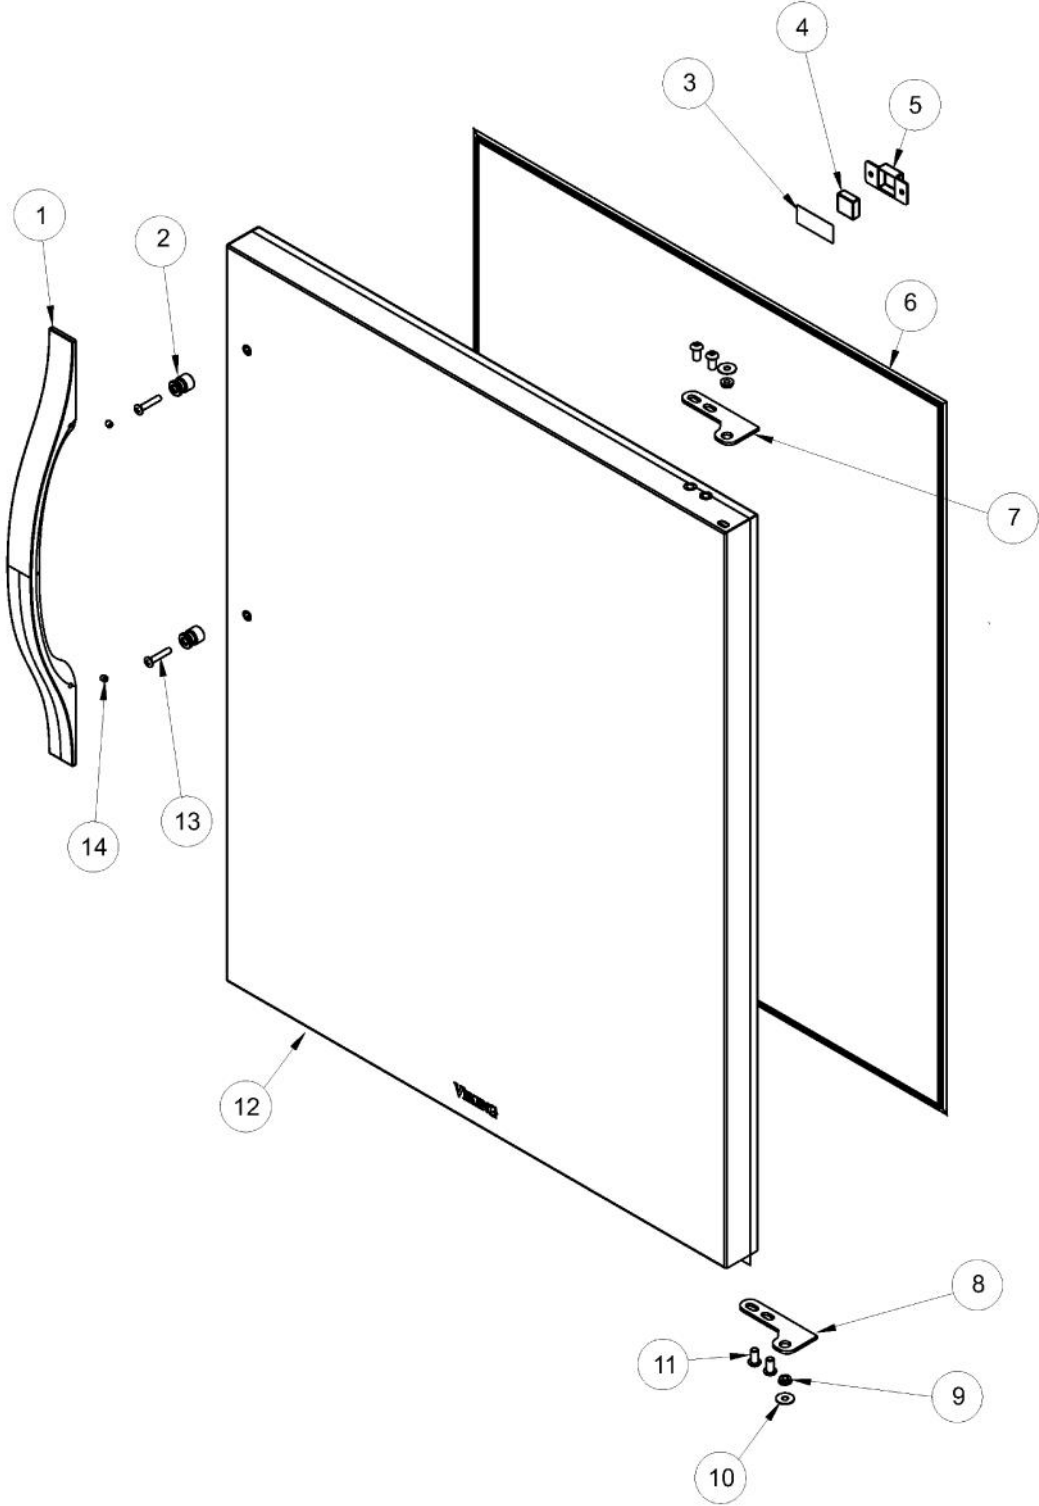

Ref #	Part Number	Qty.	Description
1	010081-000	1	DES DOOR HANDLE - SS
2	010080-000	2	STAND-OFF STUD - DESIGNER
3	009762-000	1	3M TAPE, 1.75
4	009759-000	1	DOOR SWITCH MAGNET
5	010216-000	1	DOOR SWITCH MAGNET RETAINER
6	PW230124	1	MAGNETIC GASKET, BLACK
7	009760-000	1	HINGE ADAPTER, TOP, SS
8	009757-000	1	HINGE ADAPTER, BOTTOM, SS
9	009755-000	2	HINGE BUSHING
10	009761-000	2	WASHER, NYLON
11	010212-000	4	SCREW, 1/4-20 SS
12	010051-000	1	DOOR ASSEMBLY - RT
	010052-000	1	DOOR ASSEMBLY - LT
13	PW300163	2	SCREW (VUIM150) 42243357
14	009644-000	2	SET SCREW