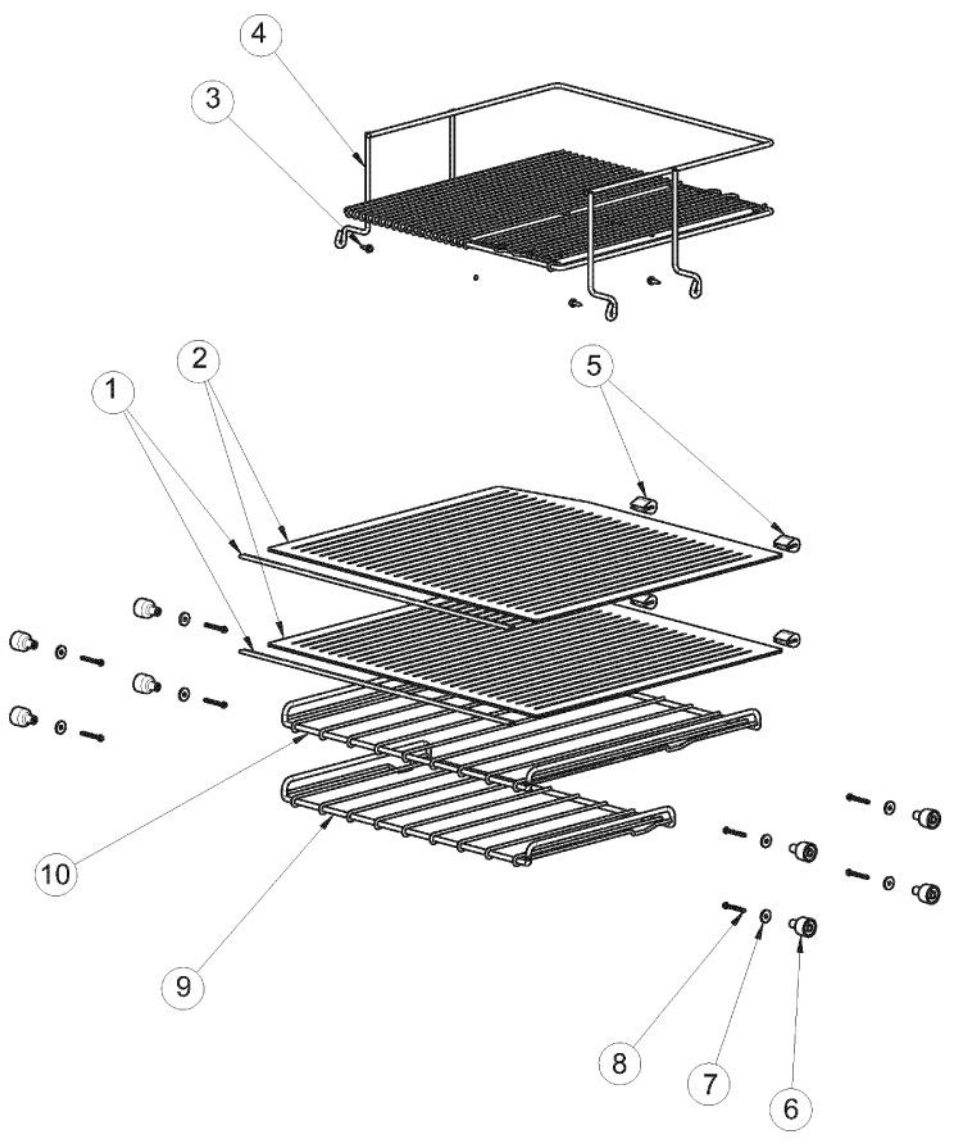

----- Manual continues below -----

Ref #	Part Number	Qty.	Description
1	010236-000	6	10-32 X 3/4? PHILLIPS COUNTERSUNK SCREW, ZN
2	010695-000	1	STANDARD HINGE, RIGHT TOP, CHROME
3	007640-000	2	PLASTIC WIRE CLIP
4	PW210010	1	CABINET BACK (VUWC140) X 42241648
5	PW200010	17	SCREW, LENS COVER (QTY OF 2)
6	009487-000	1	BUSHING
7	009488-000	1	BACK SHROUD
8	010702-000	1	STANDARD HINGE, RIGHT BOTTOM, CHROME
9	PS100115	1	LOUVERED GRILLE SERV ASM - BK
10	PW300274	2	WASHER, INDOOR
11	009489-000	2	NO.12 X 3/4 TYPE AB PHILLIPS SCREW, BLACK
12	PS100083	1	DRIP TRAY, BLACK 142 WC 42244429
13	PW200019	2	POP RIVET
14	009490-000	1	DRAIN TUBE - BK
15	009491-000	1	3/4 SPACER - BK
16	009492-000	2	EVAPORATOR TRIM - BK
17	009494-000	2	1 - 1/4 SPACER - BK
18	PW300267	3	DRAFT TOWER MOUNTING SCREW (41006739) VUBD
19	009495-000	1	EVAPORATOR ASSEMBLY - BK
20	009497-000	1	HIGH VOLTAGE CONDUIT
NI	PW240014	1	LIGHT BULB 15 WATT VUWC 2240004A
NI	010053-000	1	LIGHT SOCKET
NI	010054-000	1	LIGHT HARNESS
NI	010031-000	4	LEVELING LEG

Ref #	Part Number	Qty.	Description
1	028588-000	1	DISPLAY ASM BK, 24 BC GLASS DR. (INC. WIRE SHELF)
	028592-000	1	DISPLAY ASM BK, 24 BC GLASS DR. (UNITS BUILT AFTER 01...
2	009482-000	1	COMMUNICATION CABLE
3	009483-000	1	EVAPORATOR TEMPERATURE THERMISTOR
4	007640-000	2	PLASTIC WIRE CLIP
5	009484-000	1	DISPLAY TEMPERATURE THERMISTOR
6	009485-000	2	MACHINE SCREW - SS
7	009486-000	2	NO.10 EXTERNAL TOOTH STAR WASHER, SS