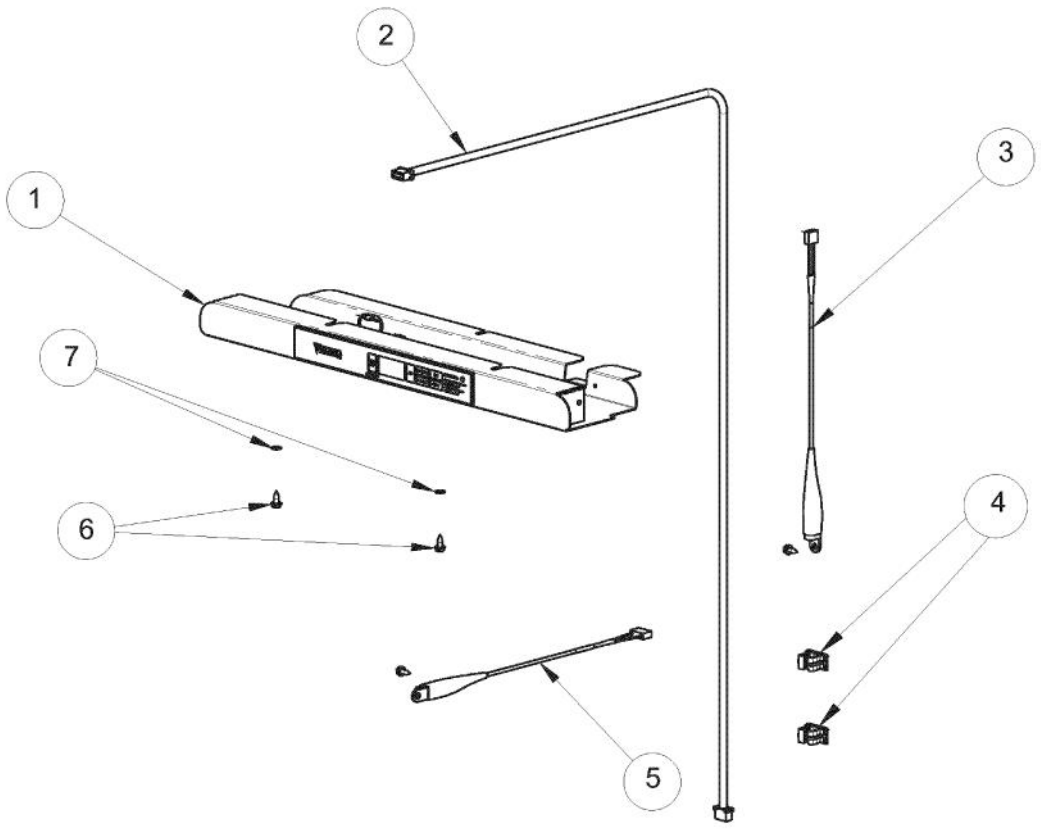

----- Manual continues below -----

Ref #	Part Number	Qty.	Description
1	010236-000	6	10-32 X 3/4? PHILLIPS COUNTERSUNK SCREW, ZN
2	010695-000	1	STANDARD HINGE, RIGHT TOP, CHROME
3	007640-000	2	PLASTIC WIRE CLIP
4	PW210010	1	CABINET BACK (VUWC140) X 42241648
5	PW200010	17	SCREW, LENS COVER (QTY OF 2)
6	009487-000	1	BUSHING
7	009488-000	1	BACK SHROUD
8	010702-000	1	STANDARD HINGE, RIGHT BOTTOM, CHROME
9	PS100115	1	LOUVERED GRILLE SERV ASM - BK
10	PW300274	2	WASHER, INDOOR
11	009489-000	2	NO.12 X 3/4 TYPE AB PHILLIPS SCREW, BLACK
12	PS100083	1	DRIP TRAY, BLACK 142 WC 42244429
13	PW200019	2	POP RIVET
14	009490-000	1	DRAIN TUBE - BK
15	009491-000	1	3/4 SPACER - BK
16	009492-000	2	EVAPORATOR TRIM - BK
17	009494-000	2	1 - 1/4 SPACER - BK
18	PW300267	3	DRAFT TOWER MOUNTING SCREW (41006739) VUBD
19	009495-000	1	EVAPORATOR ASSEMBLY - BK
20	009497-000	1	HIGH VOLTAGE CONDUIT
NI	PW240014	1	LIGHT BULB 15 WATT VUWC 2240004A
NI	010053-000	1	LIGHT SOCKET
NI	010054-000	1	LIGHT HARNESS
NI	010031-000	4	LEVELING LEG