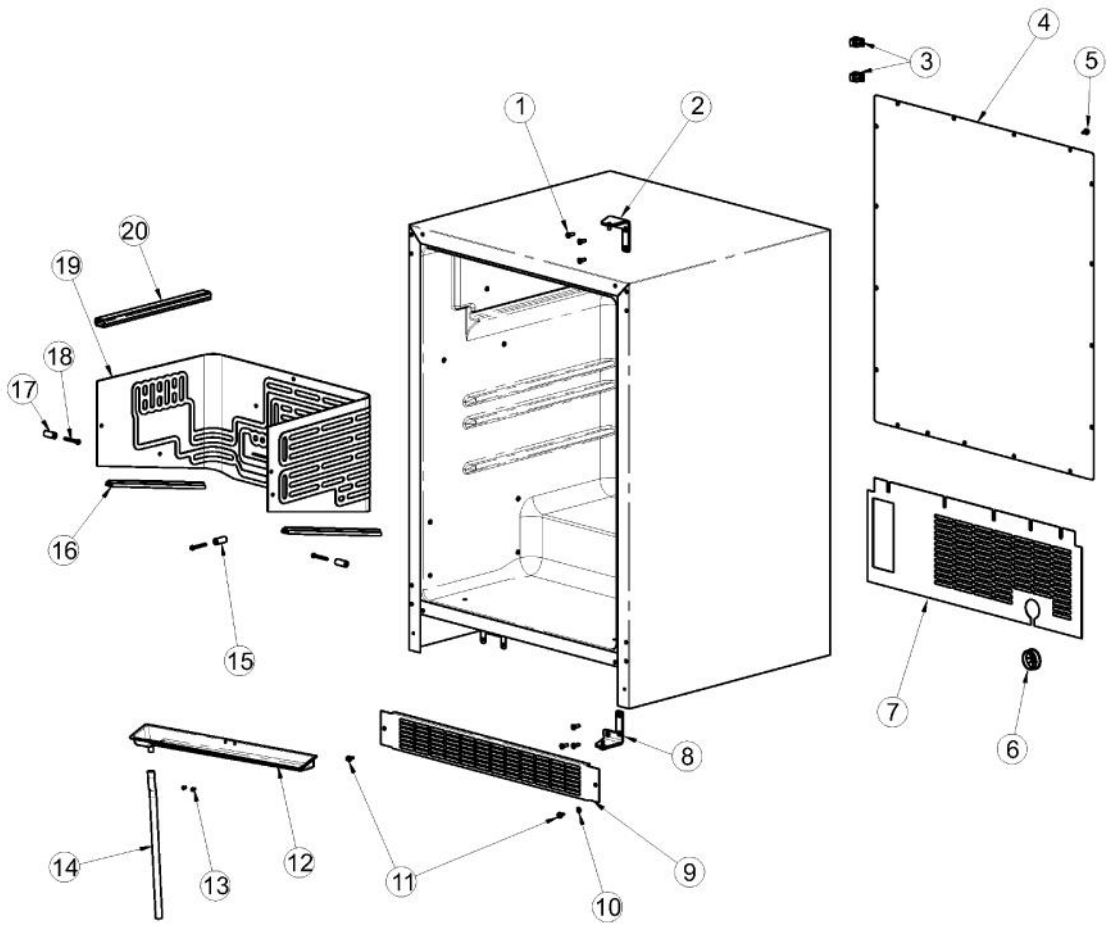

----- Manual continues below -----

Ref #	Part Number	Qty.	Description
1	010236-000	6	10-32 X 3/4? PHILLIPS COUNTERSUNK SCREW, ZN
2	010695-000	1	STANDARD HINGE, RIGHT TOP, CHROME
3	007640-000	2	PLASTIC WIRE CLIP
4	PW210010	1	CABINET BACK (VUWC140) X 42241648
5	PW200010	17	SCREW, LENS COVER (QTY OF 2)
6	009487-000	1	BUSHING
7	009488-000	1	BACK SHROUD
8	010702-000	1	STANDARD HINGE, RIGHT BOTTOM, CHROME
9	PS100115	1	LOUVERED GRILLE SERV ASM - BK
10	PW300274	2	WASHER, INDOOR
11	009489-000	2	NO.12 X 3/4 TYPE AB PHILLIPS SCREW, BLACK
12	PS100083	1	DRIP TRAY, BLACK 142 WC 42244429
13	PW200019	2	POP RIVET
14	009490-000	1	DRAIN TUBE - BK
15	009491-000	1	3/4 SPACER - BK
16	009492-000	2	EVAPORATOR TRIM - BK
17	009494-000	2	1 - 1/4 SPACER - BK
18	PW300267	3	DRAFT TOWER MOUNTING SCREW (41006739) VUBD
19	009495-000	1	EVAPORATOR ASSEMBLY - BK
20	009497-000	1	HIGH VOLTAGE CONDUIT
NI	PW240014	1	LIGHT BULB 15 WATT VUWC 2240004A
NI	010053-000	1	LIGHT SOCKET
NI	010054-000	1	LIGHT HARNESS
NI	010031-000	4	LEVELING LEG

Ref #	Part Number	Qty.	Description
1	028588-000	1	DISPLAY ASM BK, 24 BC GLASS DR. (INC. WIRE SHELF)
	028592-000	1	DISPLAY ASM BK, 24 BC GLASS DR. (UNITS BUILT AFTER 01...
2	009482-000	1	COMMUNICATION CABLE
3	009483-000	1	EVAPORATOR TEMPERATURE THERMISTOR
4	007640-000	2	PLASTIC WIRE CLIP
5	009484-000	1	DISPLAY TEMPERATURE THERMISTOR
6	009485-000	2	MACHINE SCREW - SS
7	009486-000	2	NO.10 EXTERNAL TOOTH STAR WASHER, SS