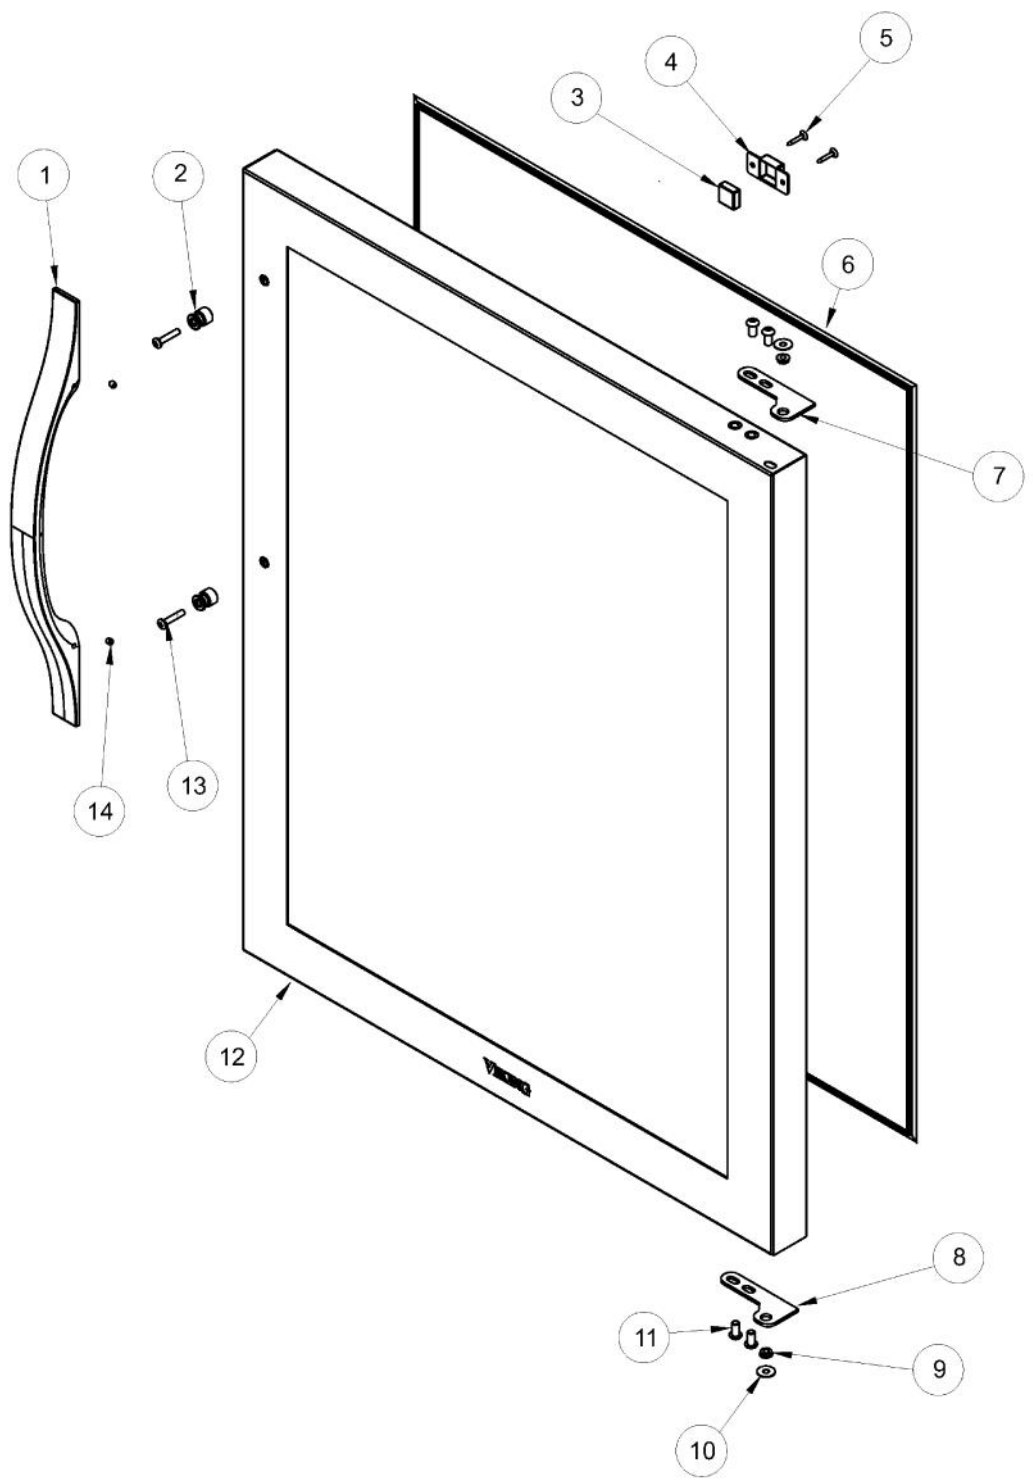

Ref #	Part Number	Qty.	Description
1	010081-000	1	DES DOOR HANDLE - SS
2	010080-000	2	STAND-OFF STUD - DESIGNER
3	009762-000	1	3M TAPE, 1.75
4	009759-000	1	DOOR SWITCH MAGNET
5	010668-000	1	RETAINER, MAGNET
6	PW230124	1	MAGNETIC GASKET, BLACK
7	009760-000	1	HINGE ADAPTER, TOP, SS
8	009757-000	1	HINGE ADAPTER, BOTTOM, SS
9	009755-000	2	HINGE BUSHING
10	009761-000	2	WASHER, NYLON
11	010212-000	4	SCREW, 1/4-20 SS
12	010045-000	1	DOOR ASSEMBLY - RT
	010046-000	1	DOOR ASSEMBLY - LT
	010047-000	1	DOOR ASSEMBLY - RT
	010048-000	1	DOOR ASSEMBLY - LT
13	PW300163	2	SCREW (VUIM150) 42243357
14	009644-000	2	SET SCREW