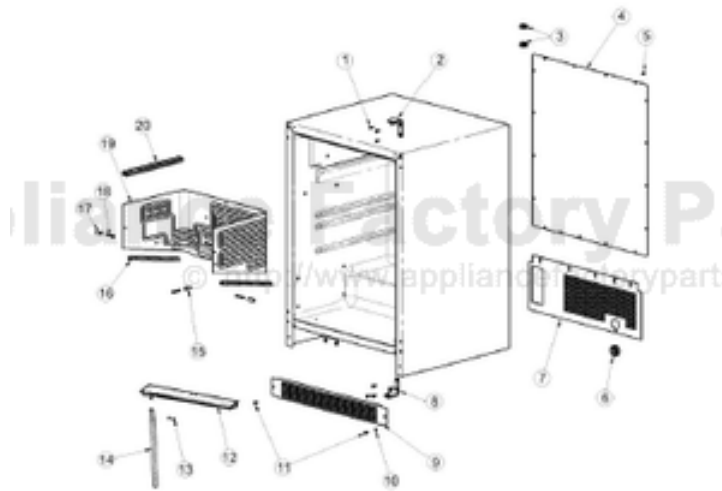

[Find Your VIKING Refrigerator Parts - Select From 341 Models](#)

----- Manual continues below -----