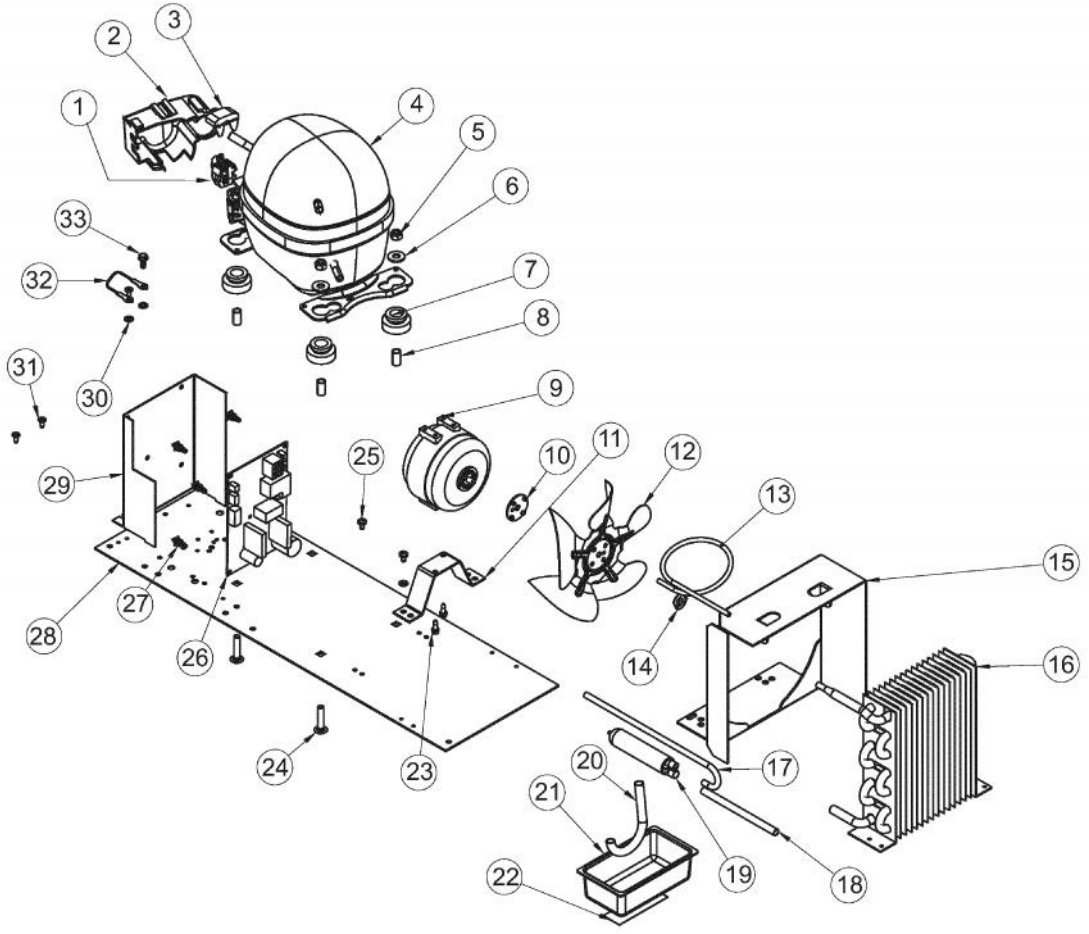

Ref #	Part Number	Qty.	Description
1	010076-000	1	PTC RELAY SERV ASM
2	010077-000	1	COVER SERV ASM
3	PS100136	1	OVERLOAD REF. DRAWER (42245580)
4	PS100128	1	COMPRESSOR ASSEMBLY REF. DRAWER (42245984)
5	PW200017	3	LOCK NUT .25-.20 UNC
6	SEE ITEM 4		COMPRESSOR WASHER
7	SEE ITEM 4		COMPRESSOR GROMMET
8	SEE ITEM 4		COMPRESSOR SLEEVE
9	PW240005	1	FAN/MTR ASSY COMPLETE VUWC
10	SEE ITEM 9		FAN SILENCER
11	SEE ITEM 9		FAN MOTOR BRACKET
12	PW200037	1	FAN BLADE
13	009811-000	1	TUBING
14	PW200020	1	FAN MOTOR SPEED NUT
15	PW210013	1	FAN SHROUD (VUWC140) 42241349
16	PW240004	1	CONDENSER, R-134A
17	009808-000	1	COPPER TUBE (42247551)
18	009810-000	1	DRYER TUBE
19	009807-000	1	DRYER SERV. ASM (4224394)
20	PS100077	1	J TRAP 142 WC
21	010078-000	1	DRIP PAN
22	010079-000	1	TAPE - WH
23	009509-000	2	NO.8-36 SCREW
24	007633-000	4	CARRIAGE BOLT - 8205114
25	PW200021	4	SCREW
26	009511-000	1	ELECTRONIC CONTROL BOARD
27	009513-000	5	STANDOFF
28	PW210011	1	BASEPLATE (VUWC140)
29	009514-000	1	CONTROL BOARD MOUNTING BRACKET
30	007641-000	1	NO.10 EXTERNAL TOOTH LOCKWASHER
31	PW200029	3	SCREW
32	PW300137	1	GROUND WIRE (VUIM150)
33	009515-000	1	NO.10-32 X 1/2 HEX WASHER HEAD SCREW