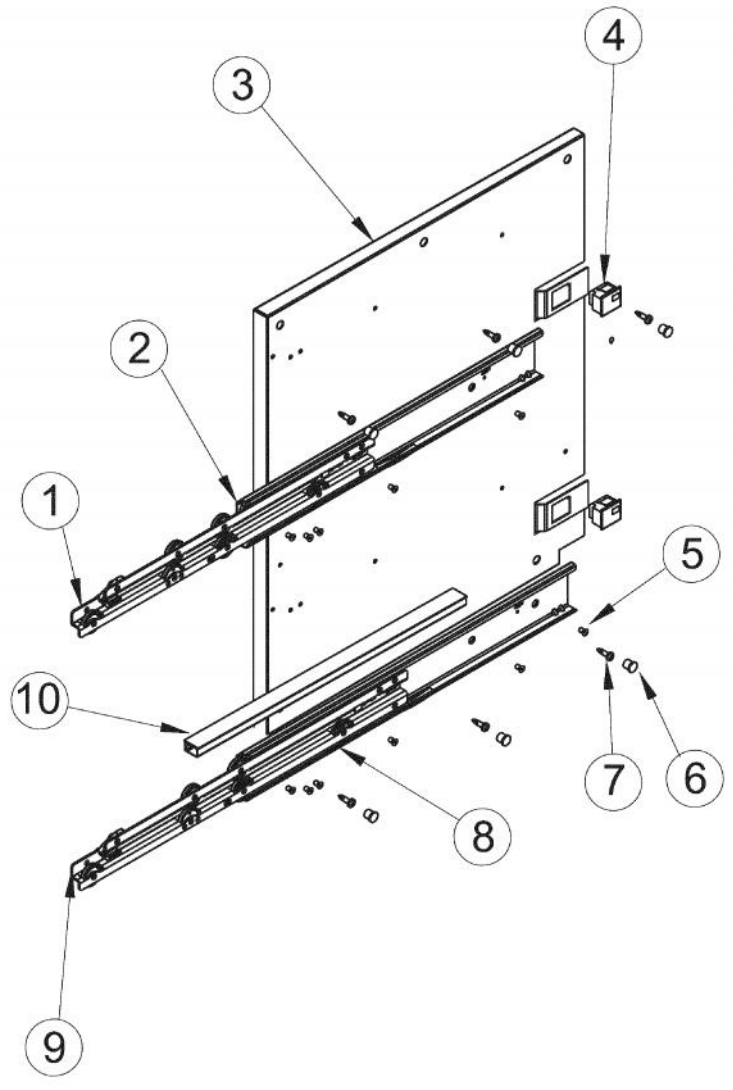

----- Manual continues below -----

Ref #	Part Number	Qty.	Description
1	010081-000	2	DES DOOR HANDLE - SS
2	009643-000	4	SCREW
3	010080-000	2	STAND-OFF STUD - DESIGNER
4	010082-000	1	TOP DRAWER FRONT - SS
5	PS100095	2	DOOR GASKER - BK
6	009636-000	18	WASHER - SS
7	009635-000	18	SCREW - SS
8	PS100100	1	TOP DRAWER - SS
9	PS100101	1	BOTTOM DRAWER - SS
10	010083-000	1	BTM DRAWER FRONT - SS
11	009644-000	4	SET SCREW
NI	009866-000	1	DESIGNER HANDLE ASSEMBLY (INCLUDES ITEMS 1, 2, & 11)
NI	009865-000	1	DESIGNER STANDOFF ASSEMBLY (INCLUDES ITEMS 2, 3, & 11)

Ref #	Part Number	Qty.	Description
1	009840-000	1	LONG SWITCH HARNESS
2	009855-000	1	SHORT SWITCH HARNESS
3	009853-000	2	SCREW - SS
4	009486-000	2	NO.10 EXTERNAL TOOTH STAR WASHER, SS
5	009484-000	1	DISPLAY TEMPERATURE THERMISTOR
6	009483-000	1	EVAPORATOR TEMPERATURE THERMISTOR
7	PS100108	1	LED LIGHT HARNESS
8	PS100110	1	LED LIGHTS
9	009611-000	1	DISPLAY ASSEMBLY

Ref #	Part Number	Qty.	Description
1	009754-000	2	CAP - WH
2	009924-000	17	WASHER HD SCREW - ZN
3	009926-000	1	BACK PANEL SERV ASM
4	009487-000	1	BUSHING
5	010073-000	1	BACK SHROUD - GS
6	PS100115	1	LOUVERED GRILLE SERV ASM - BK
7	009489-000	2	NO.12 X 3/4 TYPE AB PHILLIPS SCREW, BLACK
8	PS100114	1	DRIP TRAY SERV ASM - WH
9	PW200019	2	POP RIVET
10	PW240035	1	DRAIN TUBE 41005383
11	PS100077	1	J TRAP 142 WC
12	007640-000	8	PLASTIC WIRE CLIP
13	009751-000	1	CROSS PIECE HEATER
14	009752-000	2	CROSS PIECE SEAL - BK
15	010074-000	4	SCREW - BK
16	010075-000	1	CROSS PIECE ASM - BK
17	009750-000	1	CROSS PIECE LIGHT HARNESS
18	009753-000	3	TRUSS HEAD MACHINE SCREW - SS
19	PS100122	1	EVAPORATOR ASSEMBLY
20	PW200014	3	3/4 WHITE SPACER (41002929)
21	009747-000	1	EVAPORATOR FAN
NI	PW220009	1	DRAIN TUBE J-TRAP (42242901)
NI	009482-000	1	COMMUNICATION CABLE
NI	010031-000	4	LEVELING LEG