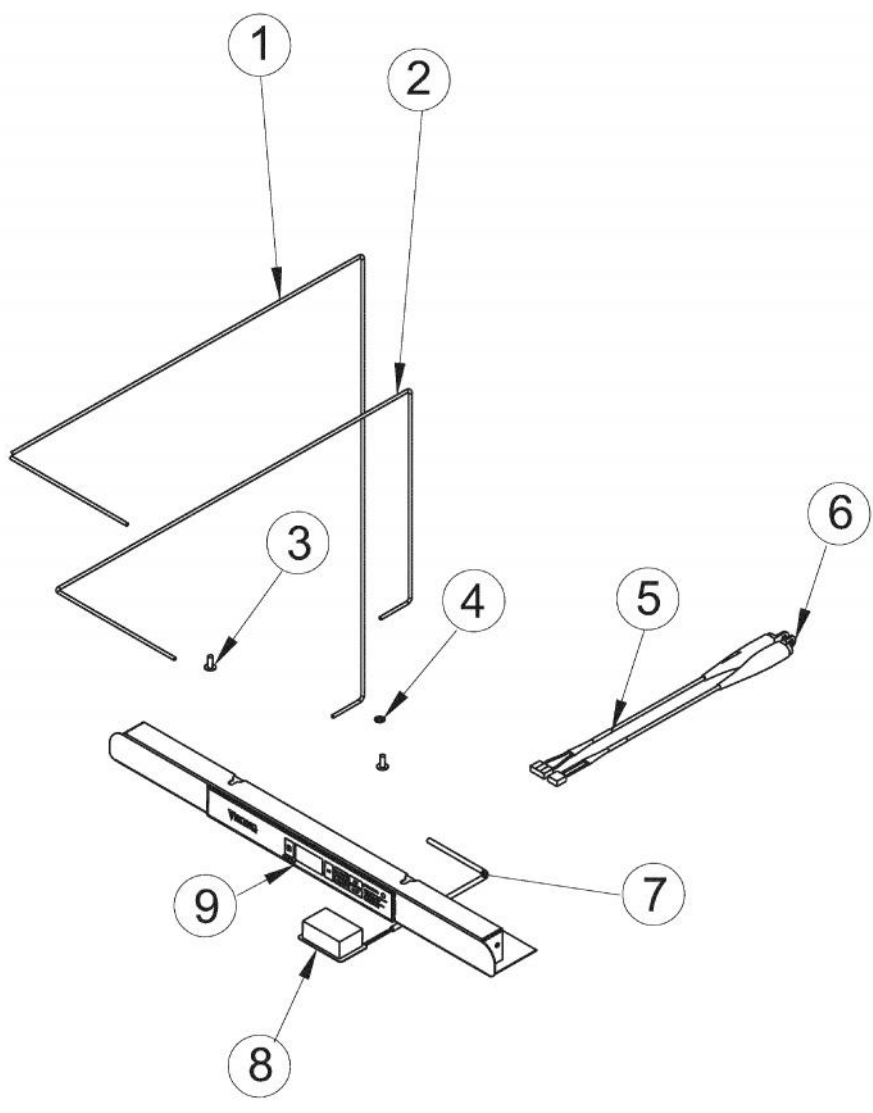

----- Manual continues below -----

Ref #	Part Number	Qty.	Description
1	010081-000	2	DES DOOR HANDLE - SS
2	009643-000	4	SCREW
3	010080-000	2	STAND-OFF STUD - DESIGNER
4	010082-000	1	TOP DRAWER FRONT - SS
5	PS100095	2	DOOR GASKER - BK
6	009636-000	18	WASHER - SS
7	009635-000	18	SCREW - SS
8	PS100100	1	TOP DRAWER - SS
9	PS100101	1	BOTTOM DRAWER - SS
10	010083-000	1	BTM DRAWER FRONT - SS
11	009644-000	4	SET SCREW
NI	009866-000	1	DESIGNER HANDLE ASSEMBLY (INCLUDES ITEMS 1, 2, & 11)
NI	009865-000	1	DESIGNER STANDOFF ASSEMBLY (INCLUDES ITEMS 2, 3, & 11)

Ref #	Part Number	Qty.	Description
1	009840-000	1	LONG SWITCH HARNESS
2	009855-000	1	SHORT SWITCH HARNESS
3	009853-000	2	SCREW - SS
4	009486-000	2	NO.10 EXTERNAL TOOTH STAR WASHER, SS
5	009484-000	1	DISPLAY TEMPERATURE THERMISTOR
6	009483-000	1	EVAPORATOR TEMPERATURE THERMISTOR
7	PS100108	1	LED LIGHT HARNESS
8	PS100110	1	LED LIGHTS
9	009611-000	1	DISPLAY ASSEMBLY

Ref #	Part Number	Qty.	Description
1	009754-000	2	CAP - WH
2	009924-000	17	WASHER HD SCREW - ZN
3	009926-000	1	BACK PANEL SERV ASM
4	009487-000	1	BUSHING
5	010073-000	1	BACK SHROUD - GS
6	PS100115	1	LOUVERED GRILLE SERV ASM - BK
7	009489-000	2	NO.12 X 3/4 TYPE AB PHILLIPS SCREW, BLACK
8	PS100114	1	DRIP TRAY SERV ASM - WH
9	PW200019	2	POP RIVET
10	PW240035	1	DRAIN TUBE 41005383
11	PS100077	1	J TRAP 142 WC
12	007640-000	8	PLASTIC WIRE CLIP
13	009751-000	1	CROSS PIECE HEATER
14	009752-000	2	CROSS PIECE SEAL - BK
15	010074-000	4	SCREW - BK
16	010075-000	1	CROSS PIECE ASM - BK
17	009750-000	1	CROSS PIECE LIGHT HARNESS
18	009753-000	3	TRUSS HEAD MACHINE SCREW - SS
19	PS100122	1	EVAPORATOR ASSEMBLY
20	PW200014	3	3/4 WHITE SPACER (41002929)
21	009747-000	1	EVAPORATOR FAN
NI	PW220009	1	DRAIN TUBE J-TRAP (42242901)
NI	009482-000	1	COMMUNICATION CABLE
NI	010031-000	4	LEVELING LEG