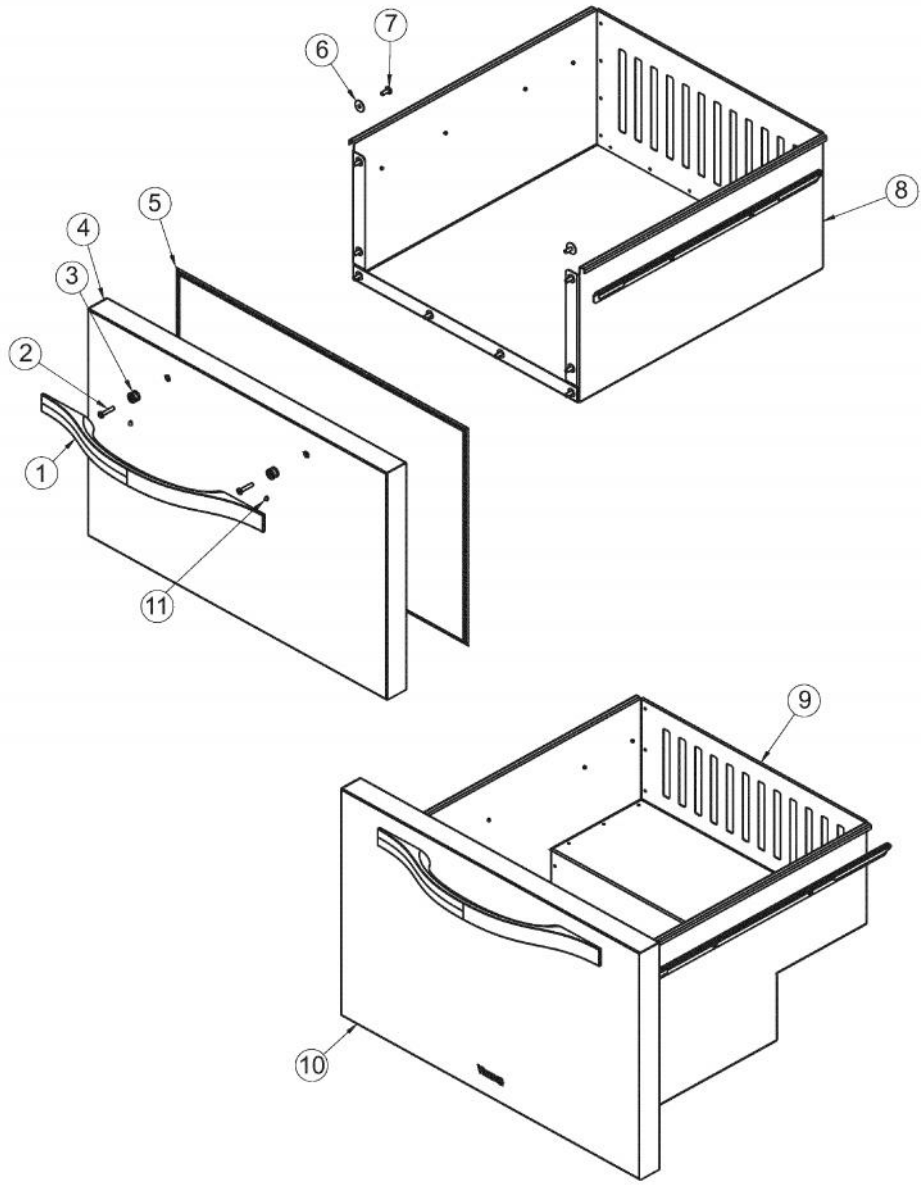

----- Manual continues below -----

Ref #	Part Number	Qty.	Description
1	010081-000	2	DES DOOR HANDLE - SS
2	009643-000	4	SCREW
3	010080-000	2	STAND-OFF STUD - DESIGNER
4	010082-000	1	TOP DRAWER FRONT - SS
5	PS100095	2	DOOR GASKER - BK
6	009636-000	18	WASHER - SS
7	009635-000	18	SCREW - SS
8	PS100100	1	TOP DRAWER - SS
9	PS100101	1	BOTTOM DRAWER - SS
10	010083-000	1	BTM DRAWER FRONT - SS
11	009644-000	4	SET SCREW
NI	009866-000	1	DESIGNER HANDLE ASSEMBLY (INCLUDES ITEMS 1, 2, & 11)
NI	009865-000	1	DESIGNER STANDOFF ASSEMBLY (INCLUDES ITEMS 2, 3, & 11)

Ref #	Part Number	Qty.	Description
1	009840-000	1	LONG SWITCH HARNESS
2	009855-000	1	SHORT SWITCH HARNESS
3	009853-000	2	SCREW - SS
4	009486-000	2	NO.10 EXTERNAL TOOTH STAR WASHER, SS
5	009484-000	1	DISPLAY TEMPERATURE THERMISTOR
6	009483-000	1	EVAPORATOR TEMPERATURE THERMISTOR
7	PS100108	1	LED LIGHT HARNESS
8	PS100110	1	LED LIGHTS
9	009611-000	1	DISPLAY ASSEMBLY

Ref #	Part Number	Qty.	Description
1	009754-000	2	CAP - WH
2	009924-000	17	WASHER HD SCREW - ZN
3	009926-000	1	BACK PANEL SERV ASM
4	009487-000	1	BUSHING
5	010073-000	1	BACK SHROUD - GS
6	PS100115	1	LOUVERED GRILLE SERV ASM - BK
7	009489-000	2	NO.12 X 3/4 TYPE AB PHILLIPS SCREW, BLACK
8	PS100114	1	DRIP TRAY SERV ASM - WH
9	PW200019	2	POP RIVET
10	PW240035	1	DRAIN TUBE 41005383
11	PS100077	1	J TRAP 142 WC
12	007640-000	8	PLASTIC WIRE CLIP
13	009751-000	1	CROSS PIECE HEATER
14	009752-000	2	CROSS PIECE SEAL - BK
15	010074-000	4	SCREW - BK
16	010075-000	1	CROSS PIECE ASM - BK
17	009750-000	1	CROSS PIECE LIGHT HARNESS
18	009753-000	3	TRUSS HEAD MACHINE SCREW - SS
19	PS100122	1	EVAPORATOR ASSEMBLY
20	PW200014	3	3/4 WHITE SPACER (41002929)
21	009747-000	1	EVAPORATOR FAN
NI	PW220009	1	DRAIN TUBE J-TRAP (42242901)
NI	009482-000	1	COMMUNICATION CABLE
NI	010031-000	4	LEVELING LEG