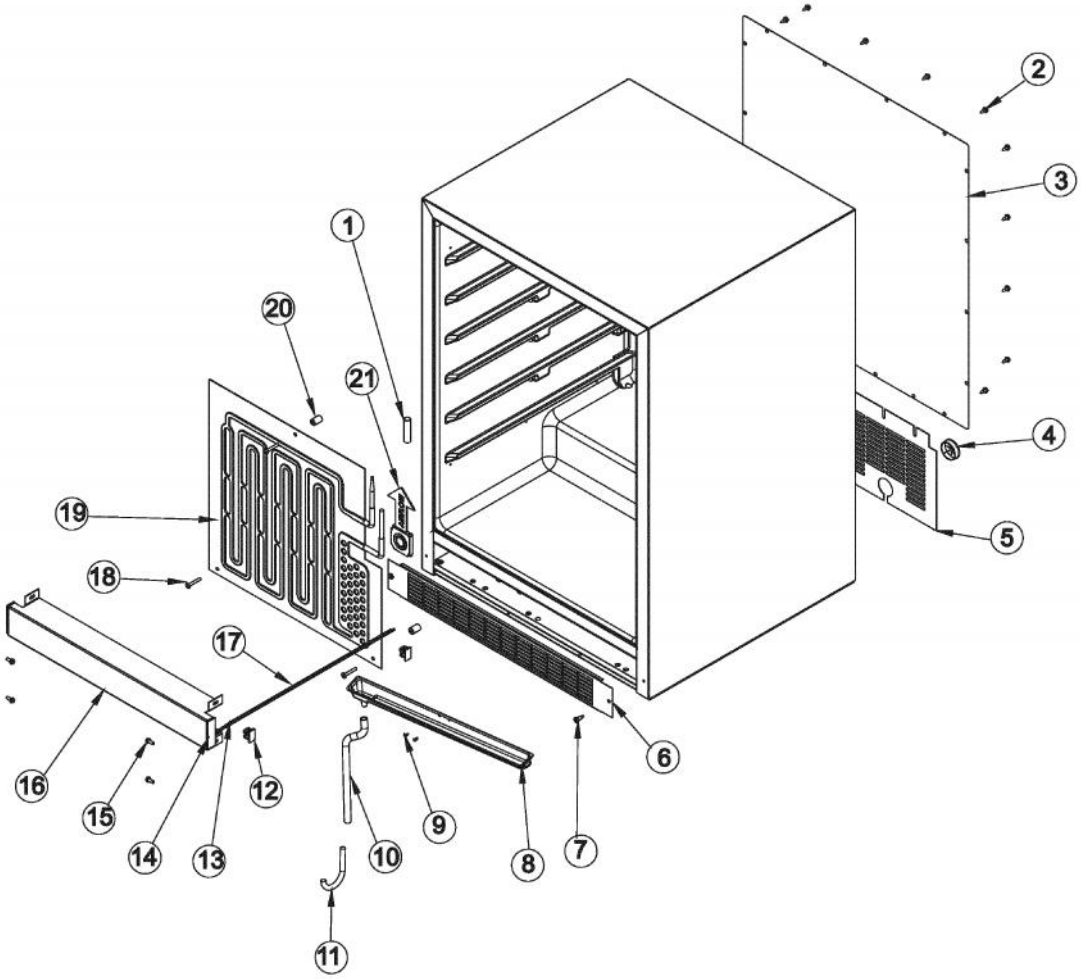

----- Manual continues below -----

Ref #	Part Number	Qty.	Description
1	010081-000	2	DES DOOR HANDLE - SS
2	009643-000	4	SCREW
3	010080-000	2	STAND-OFF STUD - DESIGNER
4	010082-000	1	TOP DRAWER FRONT - SS
5	PS100095	2	DOOR GASKER - BK
6	009636-000	18	WASHER - SS
7	009635-000	18	SCREW - SS
8	PS100100	1	TOP DRAWER - SS
9	PS100101	1	BOTTOM DRAWER - SS
10	010083-000	1	BTM DRAWER FRONT - SS
11	009644-000	4	SET SCREW
NI	009866-000	1	DESIGNER HANDLE ASSEMBLY (INCLUDES ITEMS 1, 2, & 11)
NI	009865-000	1	DESIGNER STANDOFF ASSEMBLY (INCLUDES ITEMS 2, 3, & 11)

Ref #	Part Number	Qty.	Description
1	009840-000	1	LONG SWITCH HARNESS
2	009855-000	1	SHORT SWITCH HARNESS
3	009853-000	2	SCREW - SS
4	009486-000	2	NO.10 EXTERNAL TOOTH STAR WASHER, SS
5	009484-000	1	DISPLAY TEMPERATURE THERMISTOR
6	009483-000	1	EVAPORATOR TEMPERATURE THERMISTOR
7	PS100108	1	LED LIGHT HARNESS
8	PS100110	1	LED LIGHTS
9	009611-000	1	DISPLAY ASSEMBLY