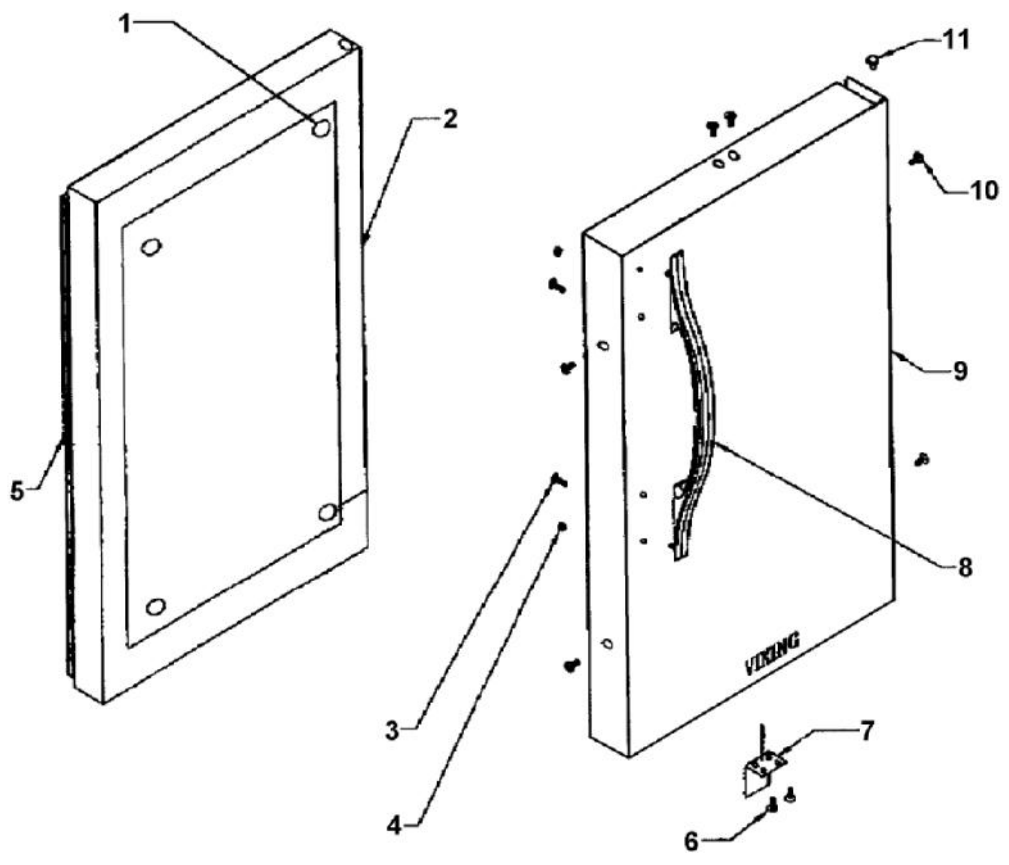

Ref #	Part Number	Qty.	Description
1	PW210035		GLASS
2	PW200049		SCREW (PACK OF 2)
3	PW200050		HEX-KEP NUT (42247454)
4	PW200051		SCREW
5	PW220012		SUB TO PW220003 - STRIKER PLATE 41004710
6	PE030090		DOOR HANDLE - SS
	PE030090PVD		DOOR HANDLE 27 XBRX PVD
7	PW230027		DOOR HANDLE FRAME (LH) 42243782
	PW230025		DOOR HANDLE FRAME (RH) (42243781)
8	PW200052		SUB TO PW200035 - SCREW (41005535)
NI	G5098058SS		SUB TO 002543-000 - COMPLETE DOOR ASSEMBLY - SS (LH)
	G5098058SSBR		COMPLETE DOOR ASSY. - SSBR (LH)
NI	G5098059SS		COMPLETE DOOR ASSEMBLY - SS (RH)
	G5098059SSBR		COMPLETE DOOR ASSY. - SSBR (RH)
NI	PW230124		MAGNETIC GASKET, BLACK