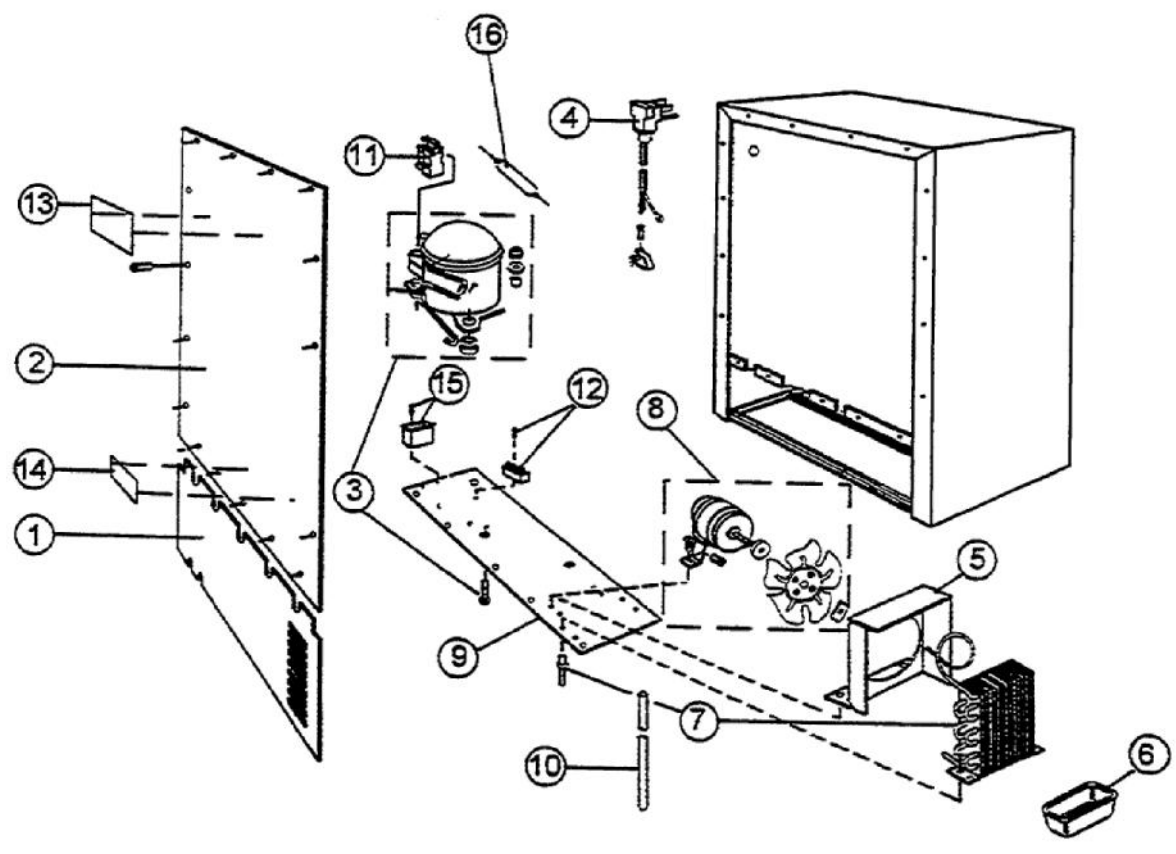

# VIKING DUWC140 Owner's Manual

[Shop genuine replacement parts for VIKING DUWC140](#)

[Find Your VIKING Refrigerator Parts - Select From 341 Models](#)

----- Manual continues below -----

Ref #	Part Number	Qty.	Description
1	PW210001		CAB. ASSY.(VUWC140) X 42242658
2	PW220001		LIGHT SHIELD (VUWC140)X42242070
3	PW240013		LAMP SOCKET (VUWC140) X 2240003A
4	PW240014		LIGHT BULB 15 WATT VUWC 2240004A
5	PW220002		LENS COVER,INTER. LGT(VUWC)42242035
6	PW230009		EVAPORATOR ASSY 42240573
7	PW230003		EVAPORATOR TRIM (VUWC140) 42241384
8	PW210012		DRIP TRAY & 2 POP RVT(VUWC)42242603
9	PW240015		SUB TO PW240028
10	PW230004		THERMOSTAT KNOB (VUWC140)X42241950
11	PW210003		GRILLE, (VUWC140) X 42242485
12	PW240016		ON / OFF SWITCH
13	PW240017		LIGHT SWITCH PLUNGER VUWC 42241373
14	PW200011		P CLAMP & SCREWS (PKG 20) 42242071
15	PW210004		BTM WINE RACK W/ P CLAMPS 42242072
16	PW210005		FRONT SHIELD(VUWC140)X 41003674
17	PW240018		DRAIN TUBE (VUWC140) X 1010042A
18	PW200012		CAPS, EVAPOR. PORTS(VUWC)X42242606
19	PW200013		SUB TO PW200018 - HOLE PLUG WHITE
20	PW210006		WINE RACK, TOP(VUWC140)X42242073
21	PW210007		WINE RACK, MID.A(VUWC140)42241942
22	PW210008		MID WINE RACK W/ P CLAMPS 42241943
23	PW200038		LEVELER KIT

Ref #	Part Number	Qty.	Description
1	PW210009		BACK SHROUD (VUWC140) 42242081
2	PW210010		CABINET BACK (VUWC140) X 42241648
3	PW200040		COMPRESSOR ASSEMBLY 42242580
4	PW240002		POWER CORD (VUWC140) 42242488
5	PW210013		FAN SHROUD (VUWC140) 42241349
6	PW210014		DRIP PAN ASSY. (VUWC140)X42242055
7	PW240004		CONDENSER, R-134A
8	PW240005		FAN/MTR ASSY COMPLETE VUWC
9	PW210011		BASEPLATE (VUWC140)
10	PW240018		DRAIN TUBE (VUWC140) X 1010042A
11	PW240007		PTC STARTER (VUWC140) 42242427
12	PW240008		TERMINAL BLOCK VUWC140 42242407
13	PW230001		WIRING LABEL (VUWC140) X 41005090
14	PW230002		R-134A LABEL (VUWC140) X 41005235
15	PW240012		RUN CAPACITOR (VUWC140) 42242061
16	PW240003		DRIER ASSY VUWC140