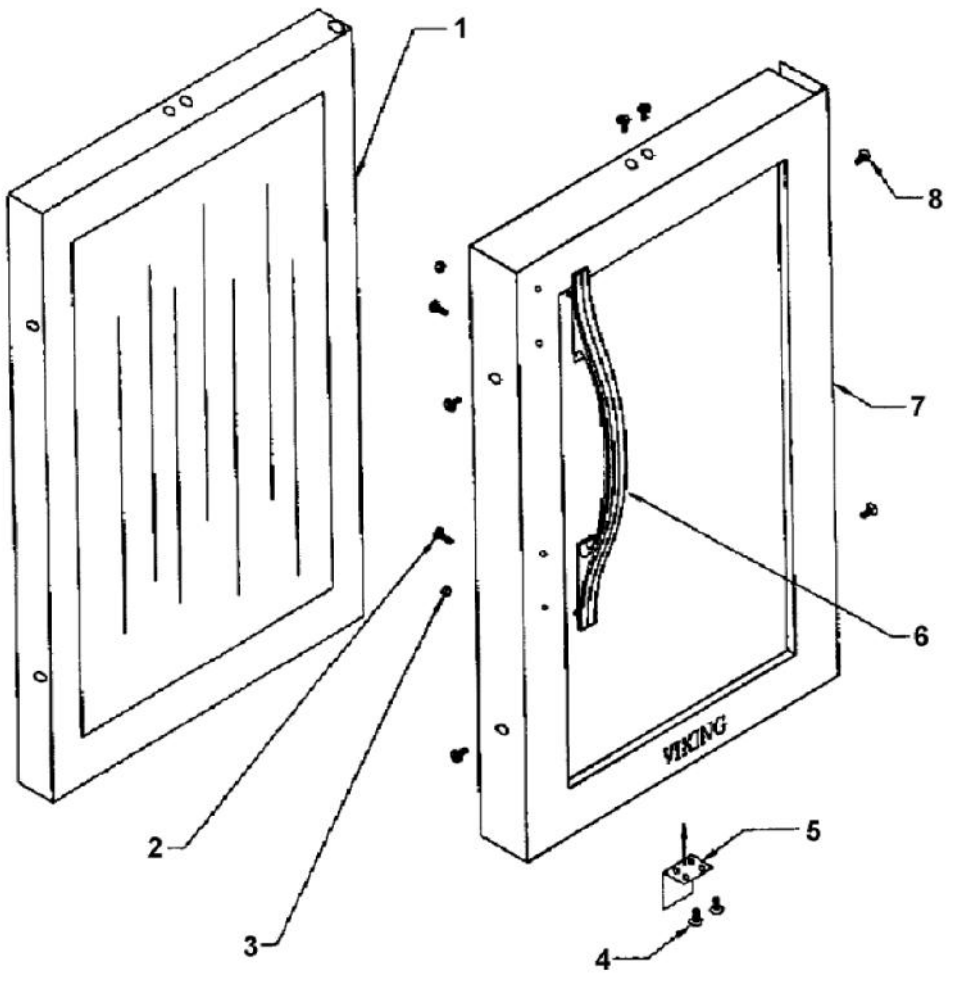

# VIKING DUWC140 Owner's Manual

[Shop genuine replacement parts for VIKING DUWC140](#)

[Find Your VIKING Refrigerator Parts - Select From 341 Models](#)

----- Manual continues below -----

Ref #	Part Number	Qty.	Description
1	PW210001		CAB. ASSY.(VUWC140) X 42242658
2	PW220001		LIGHT SHIELD (VUWC140)X42242070
3	PW240013		LAMP SOCKET (VUWC140) X 2240003A
4	PW240014		LIGHT BULB 15 WATT VUWC 2240004A
5	PW220002		LENS COVER,INTER. LGT(VUWC)42242035
6	PW230009		EVAPORATOR ASSY 42240573
7	PW230003		EVAPORATOR TRIM (VUWC140) 42241384
8	PW210012		DRIP TRAY & 2 POP RVT(VUWC)42242603
9	PW240015		SUB TO PW240028
10	PW230004		THERMOSTAT KNOB (VUWC140)X42241950
11	PW210003		GRILLE, (VUWC140) X 42242485
12	PW240016		ON / OFF SWITCH
13	PW240017		LIGHT SWITCH PLUNGER VUWC 42241373
14	PW200011		P CLAMP & SCREWS (PKG 20) 42242071
15	PW210004		BTM WINE RACK W/ P CLAMPS 42242072
16	PW210005		FRONT SHIELD(VUWC140)X 41003674
17	PW240018		DRAIN TUBE (VUWC140) X 1010042A
18	PW200012		CAPS, EVAPOR. PORTS(VUWC)X42242606
19	PW200013		SUB TO PW200018 - HOLE PLUG WHITE
20	PW210006		WINE RACK, TOP(VUWC140)X42242073
21	PW210007		WINE RACK, MID.A(VUWC140)42241942
22	PW210008		MID WINE RACK W/ P CLAMPS 42241943
23	PW200038		LEVELER KIT

Ref #	Part Number	Qty.	Description
1	PW210034		GLASS (FLUTED) 42244128
2	PW200049		SCREW (PACK OF 2)
3	PW200050		HEX-KEP NUT (42247454)
4	PW200051		SCREW
5	PW220012		SUB TO PW220003 - STRIKER PLATE 41004710
6	PE030090		DOOR HANDLE - SS
	PE030090PVD		DOOR HANDLE 27 XBRX PVD
7	PW230027		DOOR HANDLE FRAME (LH) 42243782
	PW230025		DOOR HANDLE FRAME (RH) (42243781)
8	PW200052		SUB TO PW200035 - SCREW (41005535)
NI	G5098060SS		DR. ASSY DUWC/DUAR140 XSSX FLUT. LH (42246351)
	G5098060SSBR		COMPLETE DOOR ASSY. (LH) - BR
	G5098064SS		DR. ASSY DUWC/DUAR140 XSSX FLUT. RH - 42246346
	G5098064SSBR		COMPLETE DOOR ASSEMBLY - SSBR (RH)