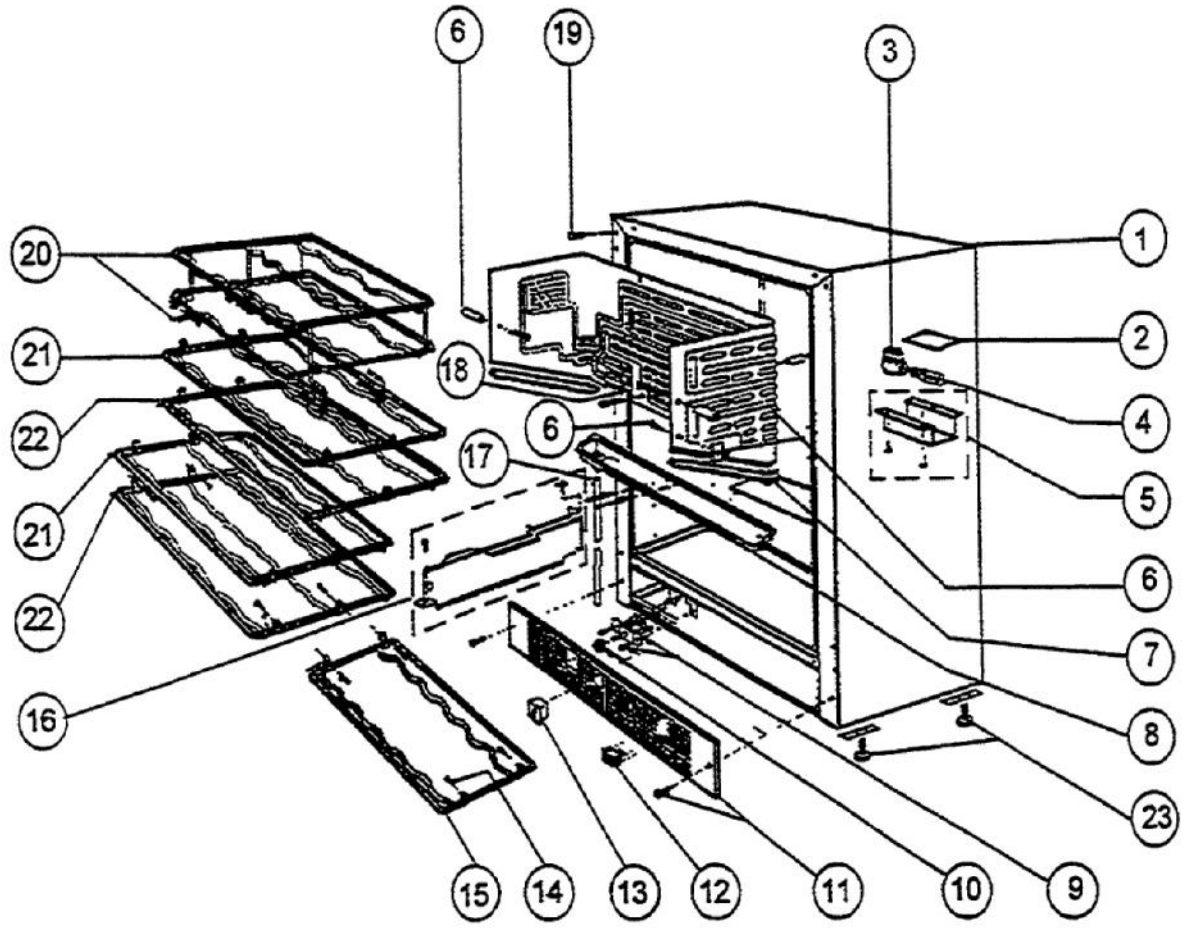

# VIKING DUWC140 Owner's Manual

[Shop genuine replacement parts for VIKING DUWC140](#)

[Find Your VIKING Refrigerator Parts - Select From 341 Models](#)

----- Manual continues below -----

Ref #	Part Number	Qty.	Description
1	PW210001		CAB. ASSY.(VUWC140) X 42242658
2	PW220001		LIGHT SHIELD (VUWC140)X42242070
3	PW240013		LAMP SOCKET (VUWC140) X 2240003A
4	PW240014		LIGHT BULB 15 WATT VUWC 2240004A
5	PW220002		LENS COVER,INTER. LGT(VUWC)42242035
6	PW230009		EVAPORATOR ASSY 42240573
7	PW230003		EVAPORATOR TRIM (VUWC140) 42241384
8	PW210012		DRIP TRAY & 2 POP RVT(VUWC)42242603
9	PW240015		SUB TO PW240028
10	PW230004		THERMOSTAT KNOB (VUWC140)X42241950
11	PW210003		GRILLE, (VUWC140) X 42242485
12	PW240016		ON / OFF SWITCH
13	PW240017		LIGHT SWITCH PLUNGER VUWC 42241373
14	PW200011		P CLAMP & SCREWS (PKG 20) 42242071
15	PW210004		BTM WINE RACK W/ P CLAMPS 42242072
16	PW210005		FRONT SHIELD(VUWC140)X 41003674
17	PW240018		DRAIN TUBE (VUWC140) X 1010042A
18	PW200012		CAPS, EVAPOR. PORTS(VUWC)X42242606
19	PW200013		SUB TO PW200018 - HOLE PLUG WHITE
20	PW210006		WINE RACK, TOP(VUWC140)X42242073
21	PW210007		WINE RACK, MID.A(VUWC140)42241942
22	PW210008		MID WINE RACK W/ P CLAMPS 42241943
23	PW200038		LEVELER KIT

Ref #	Part Number	Qty.	Description
1	PW210009		BACK SHROUD (VUWC140) 42242081
2	PW210010		CABINET BACK (VUWC140) X 42241648
3	PW200040		COMPRESSOR ASSEMBLY 42242580
4	PW240002		POWER CORD (VUWC140) 42242488
5	PW210013		FAN SHROUD (VUWC140) 42241349
6	PW210014		DRIP PAN ASSY. (VUWC140)X42242055
7	PW240004		CONDENSER, R-134A
8	PW240005		FAN/MTR ASSY COMPLETE VUWC
9	PW210011		BASEPLATE (VUWC140)
10	PW240018		DRAIN TUBE (VUWC140) X 1010042A
11	PW240007		PTC STARTER (VUWC140) 42242427
12	PW240008		TERMINAL BLOCK VUWC140 42242407
13	PW230001		WIRING LABEL (VUWC140) X 41005090
14	PW230002		R-134A LABEL (VUWC140) X 41005235
15	PW240012		RUN CAPACITOR (VUWC140) 42242061
16	PW240003		DRIER ASSY VUWC140