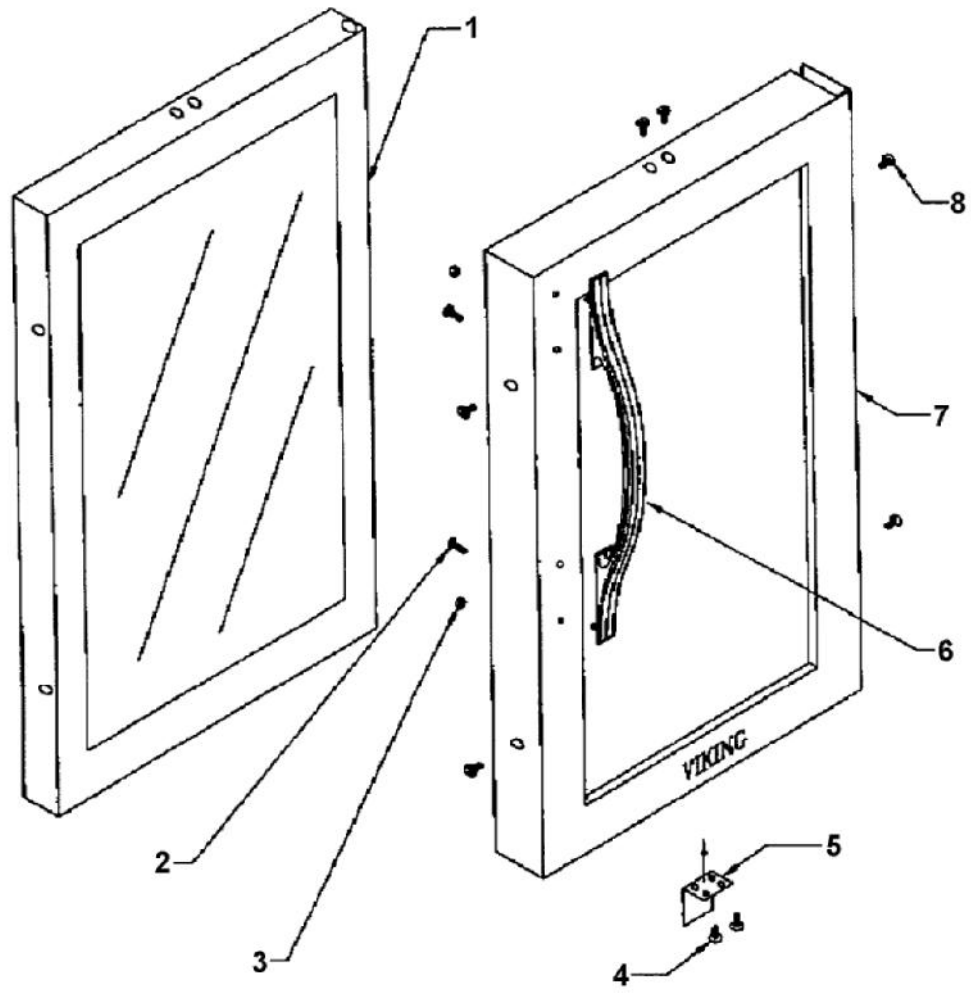

Ref #	Part Number	Qty.	Description
1	PW210035		GLASS
2	PW200049		SCREW (PACK OF 2)
3	PW200050		HEX-KEP NUT (42247454)
4	PW200051		SCREW
5	PW220012		SUB TO PW220003 - STRIKER PLATE 41004710
6	PE030090		DOOR HANDLE - SS
	PE030090PVD		DOOR HANDLE 27 XBRX PVD
7	PW230027		DOOR HANDLE FRAME (LH) 42243782
	PW230025		DOOR HANDLE FRAME (RH) (42243781)
8	PW200052		SUB TO PW200035 - SCREW (41005535)
NI	G5098058SS		SUB TO 002543-000 - COMPLETE DOOR ASSEMBLY - SS (LH)
	G5098058SSBR		COMPLETE DOOR ASSY. - SSBR (LH)
NI	G5098059SS		COMPLETE DOOR ASSEMBLY - SS (RH)
	G5098059SSBR		COMPLETE DOOR ASSY. - SSBR (RH)
NI	PW230124		MAGNETIC GASKET, BLACK