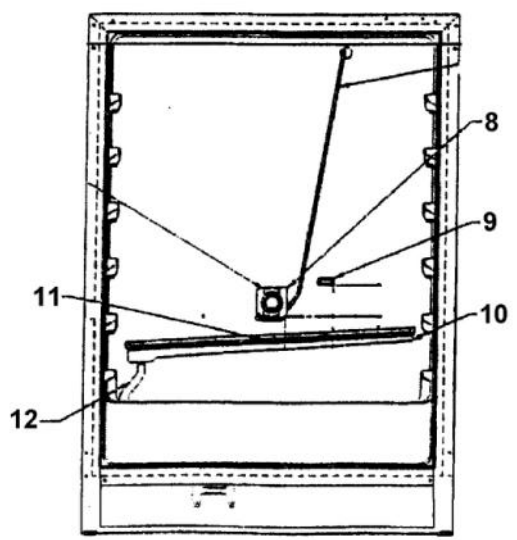

Ref #	Part Number	Qty.	Description
1	PW220015		LOCK CATCH BRACKET (BLACK)
2	PW240046	1	141 SERIES BLACK EVAP ASSY (42244920)
2	PW240036	1	EVAPORATOR ASSEMBLY 42243577
3	PW240052		J TRAP
4	PW210044		141 WINE RACK W/WD AND SCREWS 42244614
	PW210045		141 WINE RACK ONLY 42244615
	PW230118		141 WOOD FRONT ONLY 42244616
5	PW200071		SCREW
6	PW210054		CRADLE
7	PW240044		VUAR/DUAR141 AURA LIGHT
8	PW240047		12V FAN
9	PW200069		CLAMP
10	PW210040		DRIP TRAY
11	PW200061		RIVET
12	PW240045		SERV. ASSY BLACK DRAIN TUBE 42244609