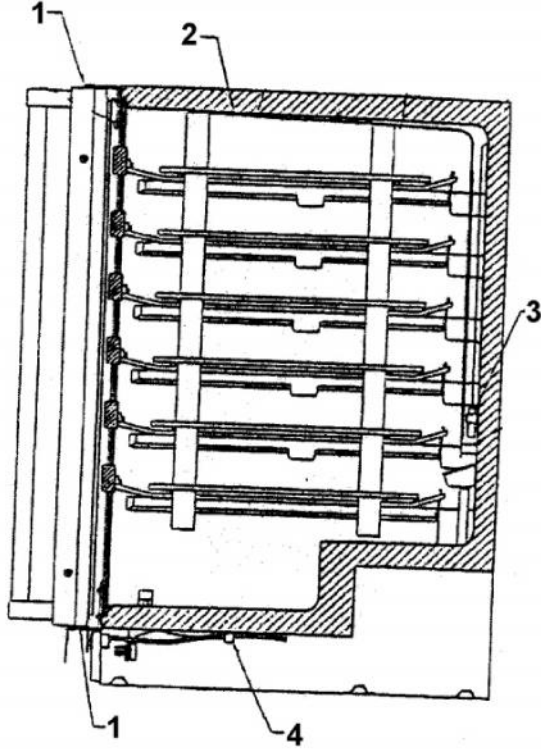

----- Manual continues below -----

Ref #	Part Number	Qty.	Description
1	PW210009		BACK SHROUD (VUWC140) 42242081
2	PW210010		CABINET BACK (VUWC140) X 42241648
3	PW200016		SCREW, CABINET BACK
4	PW200040		COMPRESSOR ASSEMBLY 42242580
5	PW240003		DRIER ASSY VUWC140
6	PW200017		LOCK NUT .25-.20 UNC
7	PW200018		.312 ID FLAT WASHER
8	PW240012		RUN CAPACITOR (VUWC140) 42242061
9	PW210013		FAN SHROUD (VUWC140) 42241349
10	PW200029		SCREW
11	PW200019		POP RIVET
12	PW240004		CONDENSER, R-134A
13	PW200020		SPEED NUT, FAN MOTOR
14	PW200037		FAN BLADE
15	PW200036		SILENCER, FAN MOTOR SPACER
16	PW240005		FAN/MTR ASSY COMPLETE VUWC
17	PW200021		SCREW
18	PW200022		COMPRESSOR ASSY VUWC140
19	PW200023		CARRIAGE BOLT
20	PW210011		BASEPLATE (VUWC140)
21	PW240002		POWER CORD (VUWC140) 42242488
22	PW200025		SCREW, CLAMP
23	PW200028		HEX HEAD SCREW
24	PW240007		PTC STARTER (VUWC140) 42242427
25	PW200026		SCREW, TERMINAL BLOCK
26	PW240008		TERMINAL BLOCK VUWC140 42242407
27	PW240004		CONDENSER, R-134A
28	PW240011		LOW PROCESS TUBE
29	PW210015		COMPRESSOR RELAY COVER
30	PW200030		SLEEVE, COMPRESSOR
31	PW200027		NO. 8 STAR WASHER
32	PW240010		GROUND WIRE, COMPRESSOR
NI	PW240028		THERMOSTAT VUAR140 42244092
NI	001131-000		WHITE WIRE (UNDERCOUNTER REF) (NOT NEEDED ON ALL UNITS)
NI	001132-000		THERMOSTAT BRACKET WITH 2 SCREWS (42245587) (NOT NEEDED ON ALL UNITS)

Ref #	Part Number	Qty.	Description
1	PW220004		HINGE KIT (VUWC140) X 42240881
2	PW200068		SCREW
3	PW240050		THERMISTOR (42244531)
4	PW200069		CLAMP
5	PW200070		SCREW
6	PW210052		FRONT SHROUD
7	PW210053		DRIP PAN
8	PW240056		POWER CORD
9	PW240057		SWITCH
10	PW230012		LIGHT SWITCH, PLUNGER XBKX 42242915