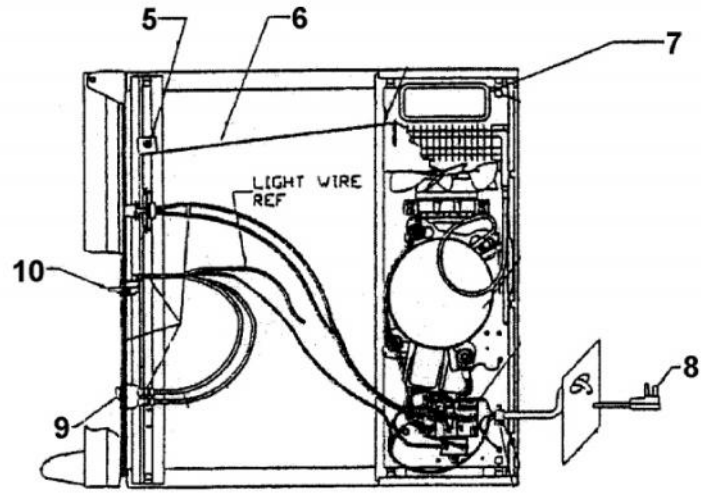

----- Manual continues below -----

Ref #	Part Number	Qty.	Description
1	PW210009		BACK SHROUD (VUWC140) 42242081
2	PW210010		CABINET BACK (VUWC140) X 42241648
3	PW200016		SCREW, CABINET BACK
4	PW200040		COMPRESSOR ASSEMBLY 42242580
5	PW240003		DRIER ASSY VUWC140
6	PW200017		LOCK NUT .25-.20 UNC
7	PW200018		.312 ID FLAT WASHER
8	PW240012		RUN CAPACITOR (VUWC140) 42242061
9	PW210013		FAN SHROUD (VUWC140) 42241349
10	PW200029		SCREW
11	PW200019		POP RIVET
12	PW240004		CONDENSER, R-134A
13	PW200020		SPEED NUT, FAN MOTOR
14	PW200037		FAN BLADE
15	PW200036		SILENCER, FAN MOTOR SPACER
16	PW240005		FAN/MTR ASSY COMPLETE VUWC
17	PW200021		SCREW
18	PW200022		COMPRESSOR ASSY VUWC140
19	PW200023		CARRIAGE BOLT
20	PW210011		BASEPLATE (VUWC140)
21	PW240002		POWER CORD (VUWC140) 42242488
22	PW200025		SCREW, CLAMP
23	PW200028		HEX HEAD SCREW
24	PW240007		PTC STARTER (VUWC140) 42242427
25	PW200026		SCREW, TERMINAL BLOCK
26	PW240008		TERMINAL BLOCK VUWC140 42242407
27	PW240004		CONDENSER, R-134A
28	PW240011		LOW PROCESS TUBE
29	PW210015		COMPRESSOR RELAY COVER
30	PW200030		SLEEVE, COMPRESSOR
31	PW200027		NO. 8 STAR WASHER
32	PW240010		GROUND WIRE, COMPRESSOR
NI	PW240028		THERMOSTAT VUAR140 42244092
NI	001131-000		WHITE WIRE (UNDERCOUNTER REF) (NOT NEEDED ON ALL UNITS)
NI	001132-000		THERMOSTAT BRACKET WITH 2 SCREWS (42245587) (NOT NEEDED ON ALL UNITS)