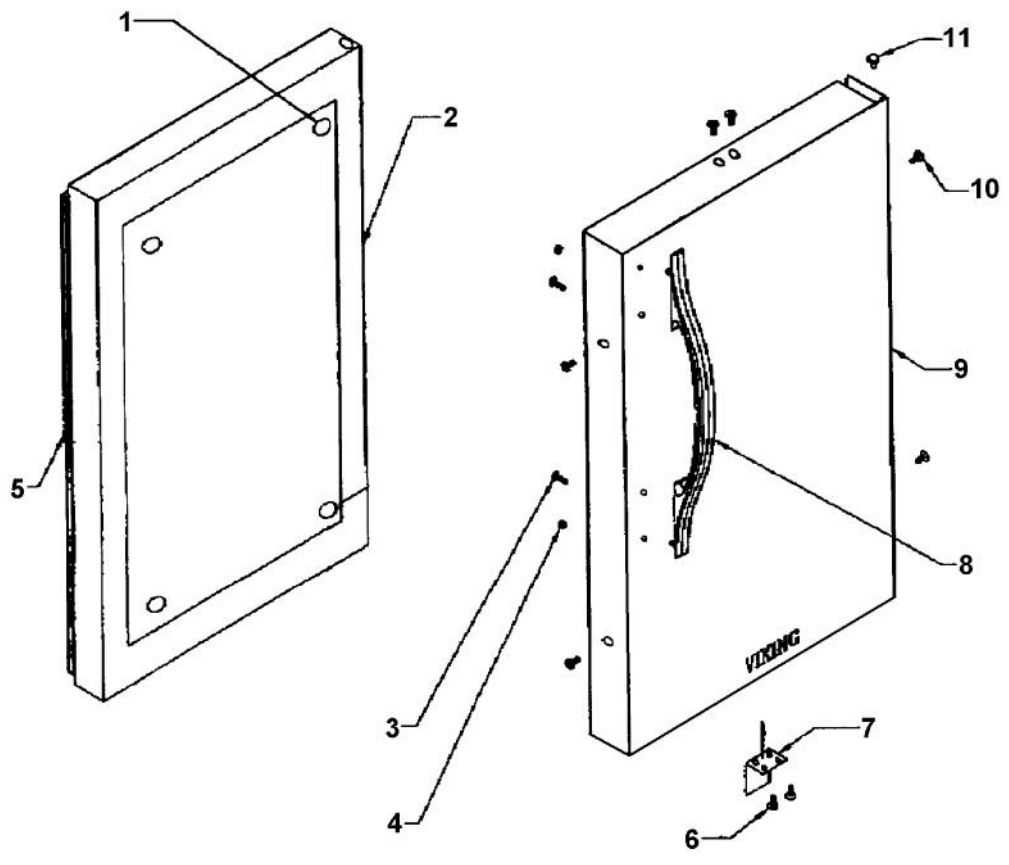

Ref #	Part Number	Qty.	Description
NI	PW200059		LOCK & KEY ASSY FOR SSDF DOORS
NI	PW200056		SERVICE ASSY SET OF 2 KEYS (42244506)
1	PW230039		BUMPER - 41005890
2	PW230097		COMPLETE DOOR ASSY - LH (SS ONLY)
2	PW230096		COMPLETE DOOR ASSY - RH (SS ONLY)
3	PW200049		SCREW (PACK OF 2)
4	PW200050		HEX-KEP NUT (42247454)
5	PW230127		GASKET
6	PW200051		SCREW
7	PW220021		STRIKER PLATE
8	PE030090		HANDLE - SS
8	PE030090PVD		DOOR HANDLE 27 XBRX PVD
9	B9297544		DOOR SKIN - SS (LH)
9	C9297544AL		DOOR SKIN - AL (LH)
9	C9297544BK		SILK SCREEN (DUWC140)
9	C9297544BT		SILK SCREEN (DUWC140)
9	C9297544BU		DOOR SKIN - BU (LH)
9	C9297544CB		DOOR SKIN - CB (LH)
9	C9297544EP		DOOR SKIN - EP (LH)
9	C9297544FG		DOOR SKIN - FG (LH)
9	C9297544GG		SILK SCREEN (DUWC140)
9	C9297544LE		DOOR SKIN - LE (LH)
9	C9297544MJ		DOOR SKIN - MJ (LH)
9	C9297544SG		SILK SCREEN (DUWC140)
9	C9297544VB		DOOR SKIN - VB (LH)
9	C9297544WH		SILK SCREEN (DUWC140)
9	B9297542		DOOR SKIN - SS (RH)
9	C9297542AL		DOOR SKIN - AL (RH)
9	C9297542BK		SILK SCREEN (DUAR140)
9	C9297542BT		SILK SCREEN (DUAR140)
9	C9297542BU		DOOR SKIN - BU (RH)
9	C9297542CB		DOOR SKIN - CB (RH)
9	C9297542EP		DOOR SKIN - EP (RH)
9	C9297542FG		DOOR SKIN - FG (RH)
9	C9297542GG		SILK SCREEN (DUAR140)
9	C9297542LE		DOOR SKIN - LE (RH)
9	C9297542MJ		DOOR SKIN - MJ (RH)
9	C9297542SG		SILK SCREEN (DUAR140)
9	C9297542VB		DOOR SKIN - VB (RH)
9	C9297542WH		SILK SCREEN (DUAR140)
10	PW200052		SCREW
11	PW300246		HINGE BUSHING