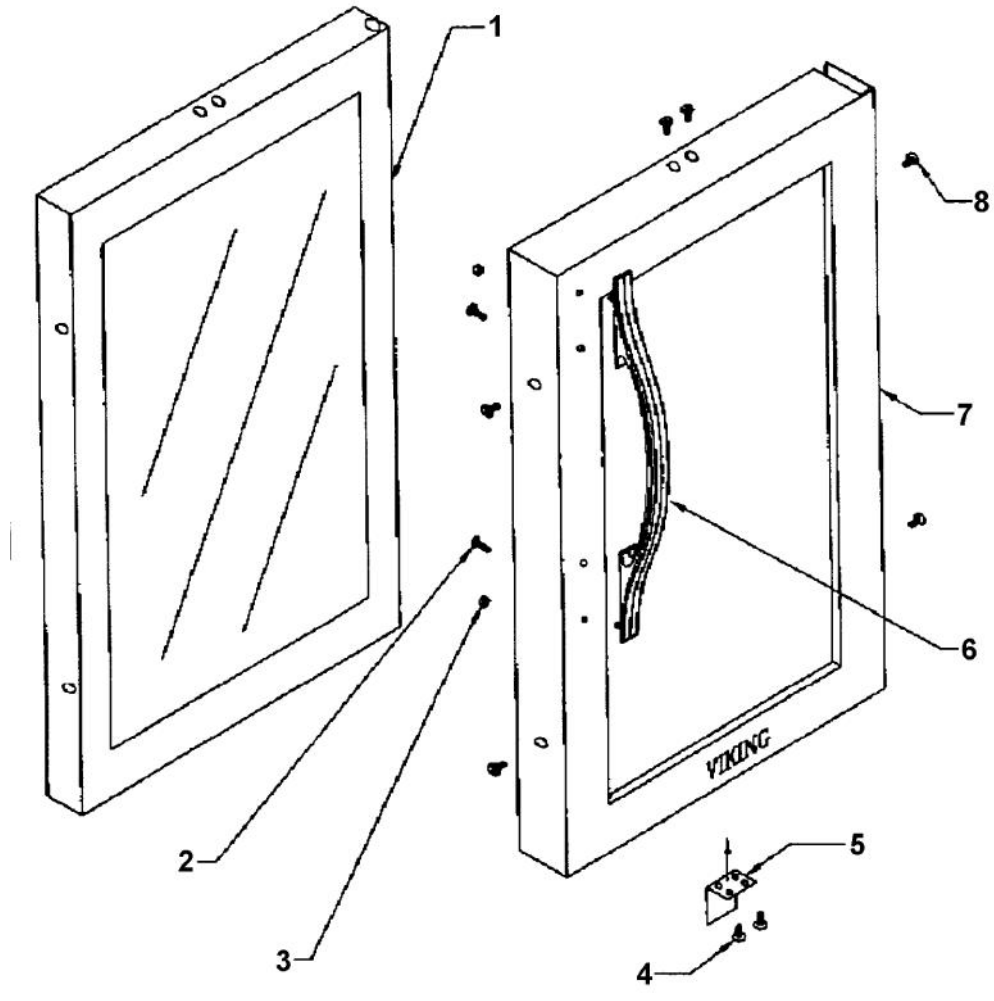

Ref #	Part Number	Qty.	Description
NI	PW200059		LOCK & KEY ASSY FOR SSDF DOORS
NI	PW200056		SERVICE ASSY SET OF 2 KEYS (42244506)
NI	PW230127		GASKET
1	PW230069		141 VUWC/DUWC DR (ONLY) R-LKY-GLD 42244557
1	PW230068		141 VUWC/DUWC DR (ONLY) L-LKY-GLD 42244556
2	PW200049		SCREW (PACK OF 2)
3	PW200050		HEX-KEP NUT (42247454)
4	PW200051		SCREW
5	PW220021		STRIKER PLATE
6	PE030090		HANDLE - SS
6	PE030090PVD		DOOR HANDLE 27 XBRX PVD
7	PW230077		141 DUWC DR FRAME-L-LKY 42244565
7	PW230076		DOOR HANDLE FRAME (RH)
8	PW200052		SCREW
NI	PW230089		141 DUWC DR ASSY L-LKY-GLD-HDL 42244577
NI	PW230088		141 DUWC DR ASSY R-LKY-GLD-HDL 42247469