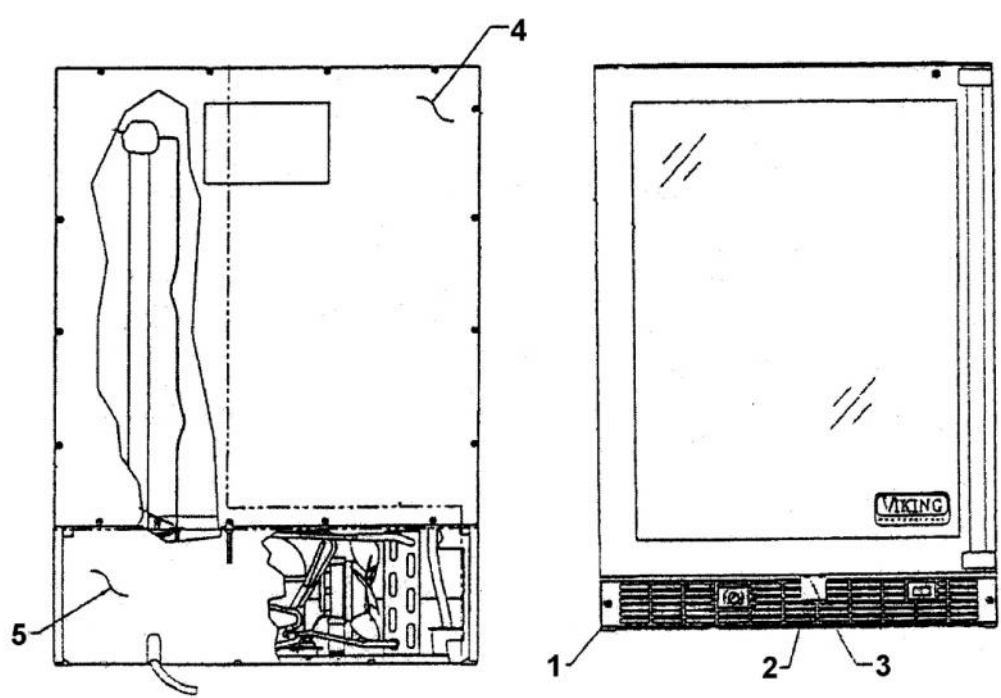

Ref #	Part Number	Qty.	Description
1	PW210003		GRILLE, (VUWC140) X 42242485
2	PW220021		STRIKER PLATE
3	017142-000	2	KICKPLATE SCREW
4	PW210050		BACK PANEL
5	PW210051		SHROUD
NI	017141-000	2	LEVELING LEGS