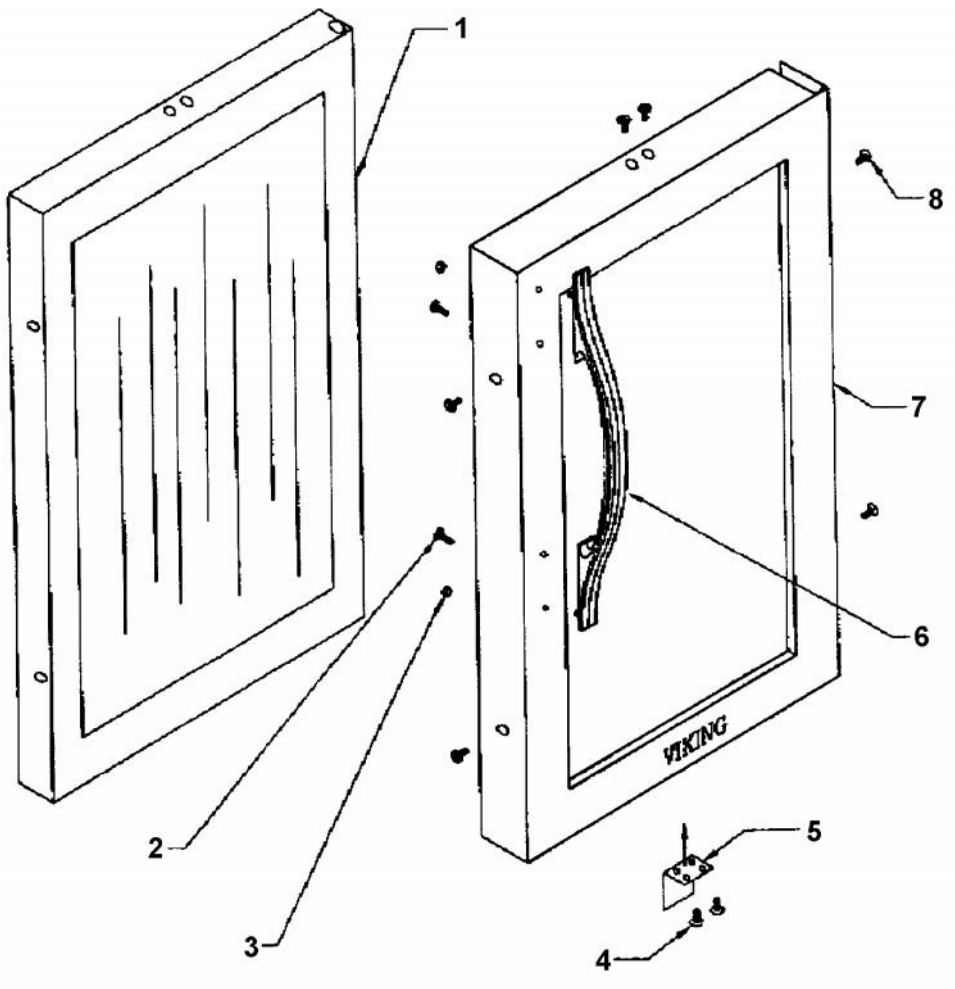

Ref #	Part Number	Qty.	Description
NI	PW200059		LOCK & KEY ASSY FOR SSDF DOORS
NI	PW200056		SERVICE ASSY SET OF 2 KEYS (42244506)
NI	PW230127		GASKET
1	PW230070		141 VUWC/DUWC DR (ONLY) R-LKY-FGLD 42244558
1	PW230071		141 VUWC/DUWC DR (ONLY) L-LKY-FGLD 42244559
2	PW200049		SCREW (PACK OF 2)
3	PW200050		HEX-KEP NUT (42247454)
4	PW200051		SCREW
5	PW220021		STRIKER PLATE
6	PE030090		HANDLE - SS
6	PE030090PVD		DOOR HANDLE 27 XBRX PVD
7	PW230077		141 DUWC DR FRAME-L-LKY 42244565
7	PW230076		DOOR HANDLE FRAME (RH)
8	PW200052		SCREW
NI	PW230093		141 DUWC DR ASSY L-LKY-FGLD-HDL 42244581
	PW230092		141 DUWC DR ASSY R-LKY-FGLD-HDL 42244580