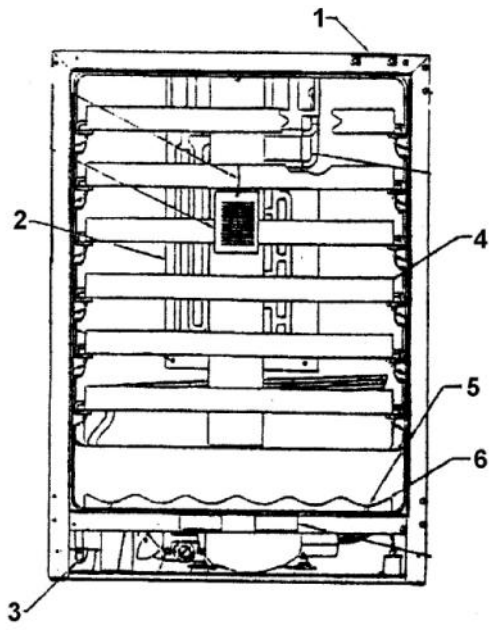

Ref #	Part Number	Qty.	Description
1	PW220015		LOCK CATCH BRACKET (BLACK)
2	PW240046	1	141 SERIES BLACK EVAP ASSY (42244920)
2	PW240036	1	EVAPORATOR ASSEMBLY 42243577
3	PW240052		J TRAP
4	PW210044		141 WINE RACK W/WD AND SCREWS 42244614
	PW210045		141 WINE RACK ONLY 42244615
	PW230118		141 WOOD FRONT ONLY 42244616
5	PW200071		SCREW
6	PW210054		CRADLE
7	PW240044		VUAR/DUAR141 AURA LIGHT
8	PW240047		12V FAN
9	PW200069		CLAMP
10	PW210040		DRIP TRAY
11	PW200061		RIVET
12	PW240045		SERV. ASSY BLACK DRAIN TUBE 42244609