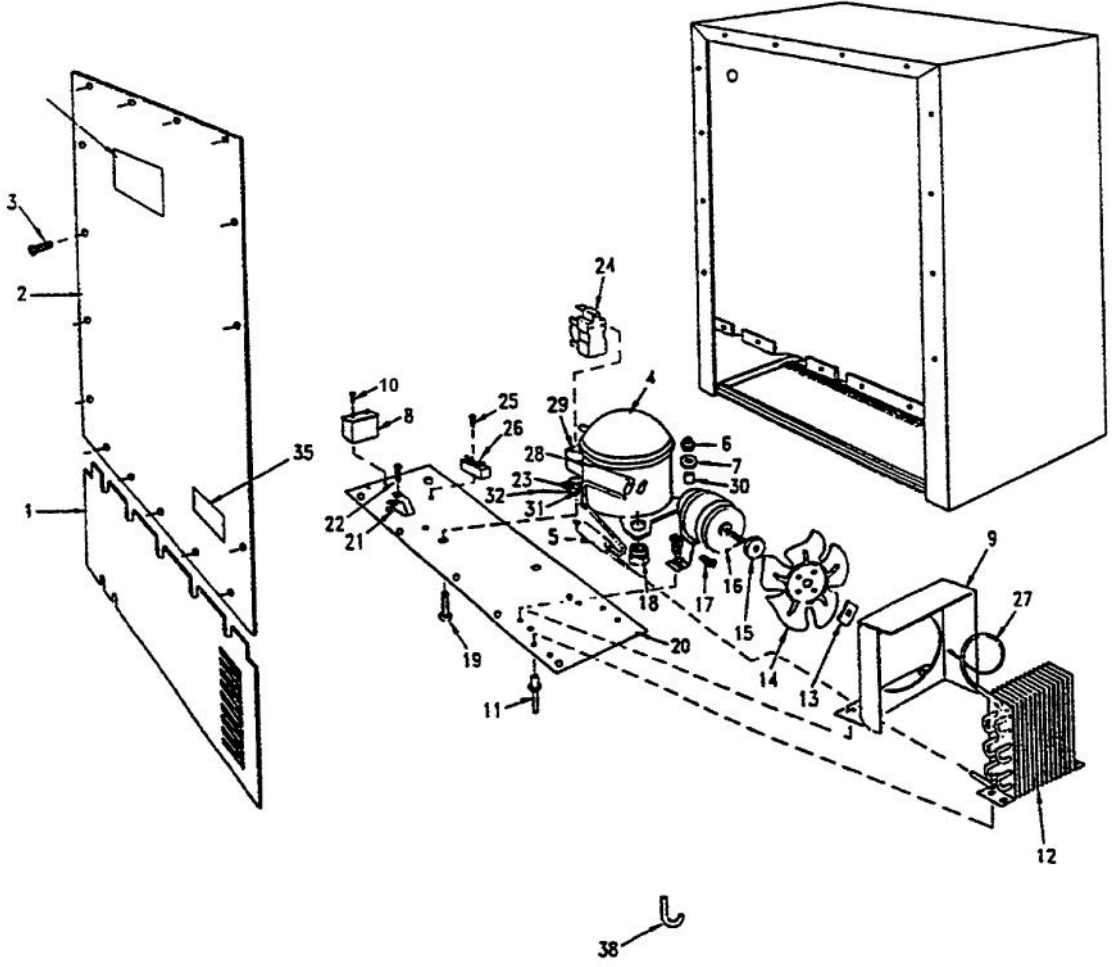

----- Manual continues below -----

Ref #	Part Number	Qty.	Description
1	PW210009		BACK SHROUD (VUWC140) 42242081
2	PW210010		CABINET BACK (VUWC140) X 42241648
3	PW200016		SCREW, CABINET BACK
4	PW200040		COMPRESSOR ASSEMBLY 42242580
5	PW240003		DRIER ASSY VUWC140
6	PW200017		LOCK NUT .25-.20 UNC
7	PW200018		.312 ID FLAT WASHER
8	PW240012		RUN CAPACITOR (VUWC140) 42242061
9	PW210013		FAN SHROUD (VUWC140) 42241349
10	PW200029		SCREW
11	PW200019		POP RIVET
12	PW240004		CONDENSER, R-134A
13	PW200020		SPEED NUT, FAN MOTOR
14	PW200037		FAN BLADE
15	PW200036		SILENCER, FAN MOTOR SPACER
16	PW240005		FAN/MTR ASSY COMPLETE VUWC
17	PW200021		SCREW
18	PW200022		COMPRESSOR ASSY VUWC140
19	PW200023		CARRIAGE BOLT
20	PW210011		BASEPLATE (VUWC140)
21	PW240002		POWER CORD (VUWC140) 42242488
22	PW200025		SCREW, CLAMP
23	PW200028		HEX HEAD SCREW
24	PW240007		PTC STARTER (VUWC140) 42242427
25	PW200026		SCREW, TERMINAL BLOCK
26	PW240008		TERMINAL BLOCK VUWC140 42242407
27	PW240004		CONDENSER, R-134A
28	PW240011		LOW PROCESS TUBE
29	PW210015		COMPRESSOR RELAY COVER
30	PW200030		SLEEVE, COMPRESSOR
31	PW200027		NO. 8 STAR WASHER
32	PW240010		GROUND WIRE, COMPRESSOR
NI	PW240028		THERMOSTAT VUAR140 42244092
NI	001131-000		WHITE WIRE (UNDERCOUNTER REF) (NOT NEEDED ON ALL UNITS)
NI	001132-000		THERMOSTAT BRACKET WITH 2 SCREWS (42245587) (NOT NEEDED ON ALL UNITS)