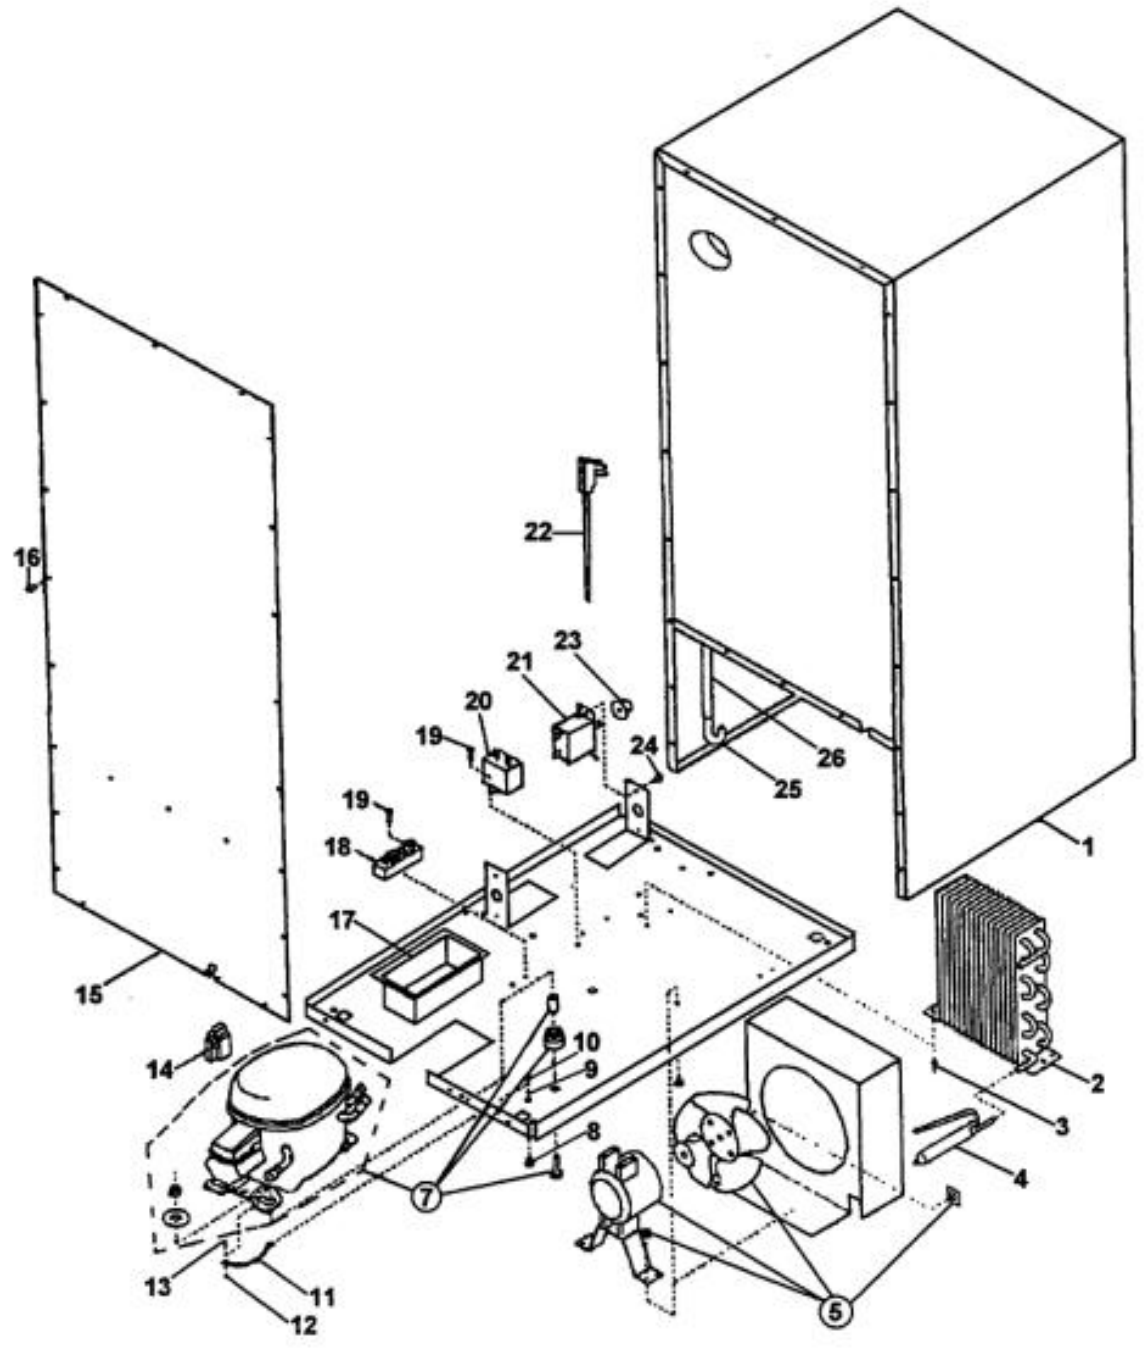

----- Manual continues below -----

Functional Parts

Ref #	Part Number	Qty.	Description
1	PW240012		RUN CAPACITOR (VUWC140) 42242061
2	PW240041		COMPRESSOR 15 (42242896)
3	PW240029		CONDENSER 42242893
4	PW240036		EVAPORATOR ASSEMBLY 42243577
5	PW300152		FAN MOTOR ASSY (VUIM150) 42244701
6	PW240039		LIGHT SWITCH - BLACK GRILLE
7	PW240016		ON / OFF SWITCH
8	PW240040		ON / OFF SWITCH
9	PW240007		PTC STARTER (VUWC140) 42242427
10	PW240033		SSAC CONTROL (AFTER 8/1/01)
11	PW240008		TERMINAL BLOCK VUWC140 42242407