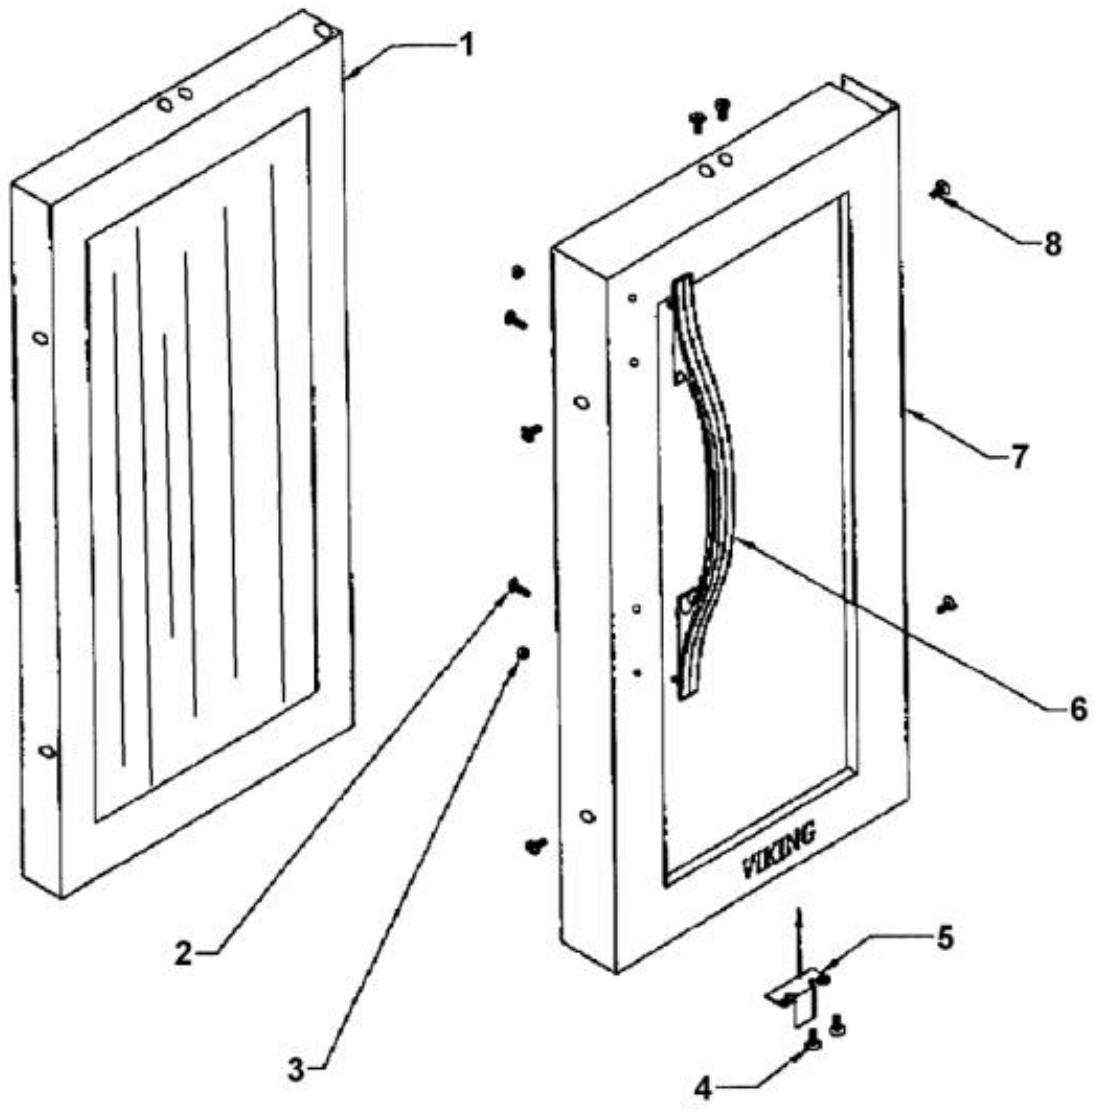

Ref #	Part Number	Qty.	Description
1	PW210037		FLUTED DOOR W/O FRAME (42243722)
2	PW200049		SCREW (PACK OF 2)
3	PW200050		HEX-KEP NUT (42247454)
4	PW200051		SCREW
5	PW220013		STRIKER PLATE (41006713)
6	PE030090		DOOR HANDLE - SS
	PE030090PVD		DOOR HANDLE 27 XBRX PVD
7	PW230031		DOOR HANDLE FRAME (LH)
	PW230033		DOOR HANDLE FRAME (LH) CLEAR GLASS 42243784
8	PW200052		SUB TO PW200035 - SCREW (41005535)
NI	G5098069SS		DR ASSY DUWC/DUAR150 XSSX FLU. LH
NI	G5098069SSBR		COMPLETE DOOR ASSY - SSBR (LH)
	G5098070SS		COMPLETE DOOR ASSY - SS (RH)
	G5098070SSBR		COMPLETE DOOR ASSY - SSBR (RH)