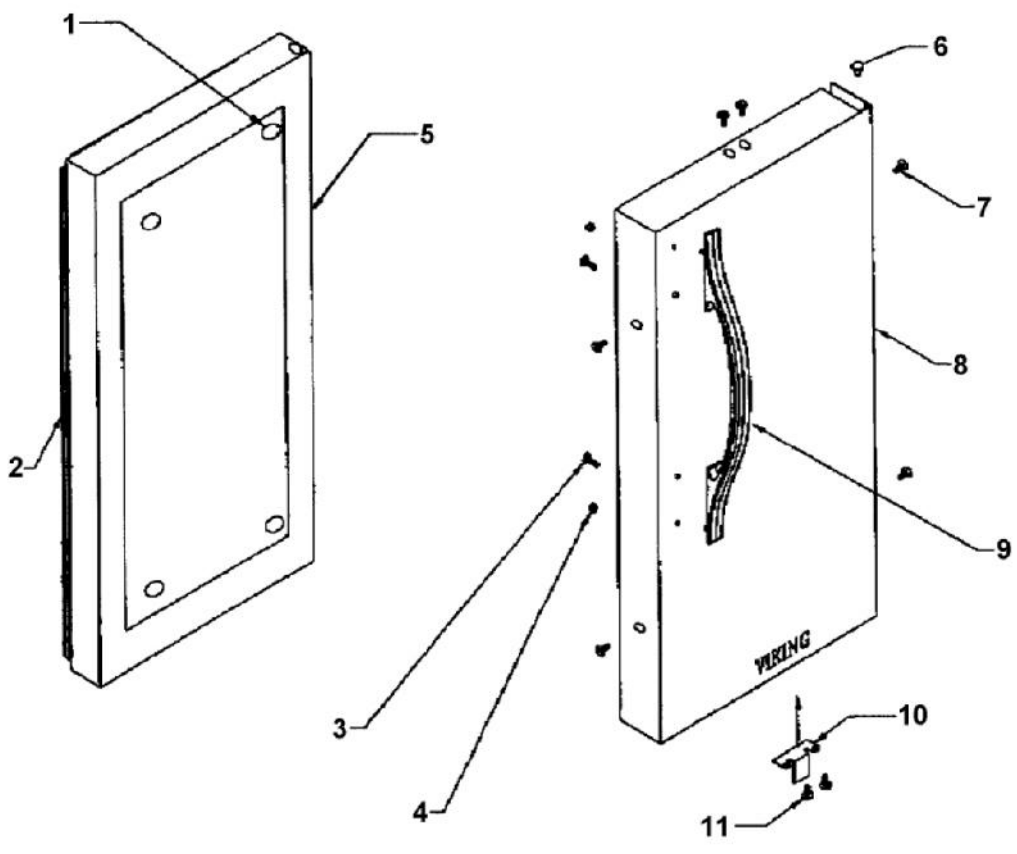

Ref #	Part Number	Qty.	Description
1	PW300138		HOLE PLUG
2	PW240036		EVAPORATOR ASSEMBLY 42243577
3	PW200004		SCREW LENS COVER 42243354
4	PW210026		RACK STRIP
5	PW200042		POP RIVET
6	PW210027		DRIP TRAY (42242903)
7	PW240037		LIGHT EXTRUSION 41005657
8	PW210028		WIRE SHELF 42243598
NI	PW210029		GLASS SHELF 42243597
NI	PW210030		WINE RACK 42243599
9	PW240038		AURA LIGHT ASSY
10	PW200043		LOCK WASHER
11	PW200008		SCREW
12	PW200003		SCREW 42242847 (PKG 20)
	PW300144		SCREW, GRILLE - WH (VUIM) 42243104
13	PW240016		ON / OFF SWITCH
	PW240039		LIGHT SWITCH - BLACK GRILLE
14	PW240040		ON / OFF SWITCH
15	PW210031		GRILLE-BLACK 42242909
	PW210032		GRILLE-WHITE (41005742)
NI	PW300251		LEVELING LEGS