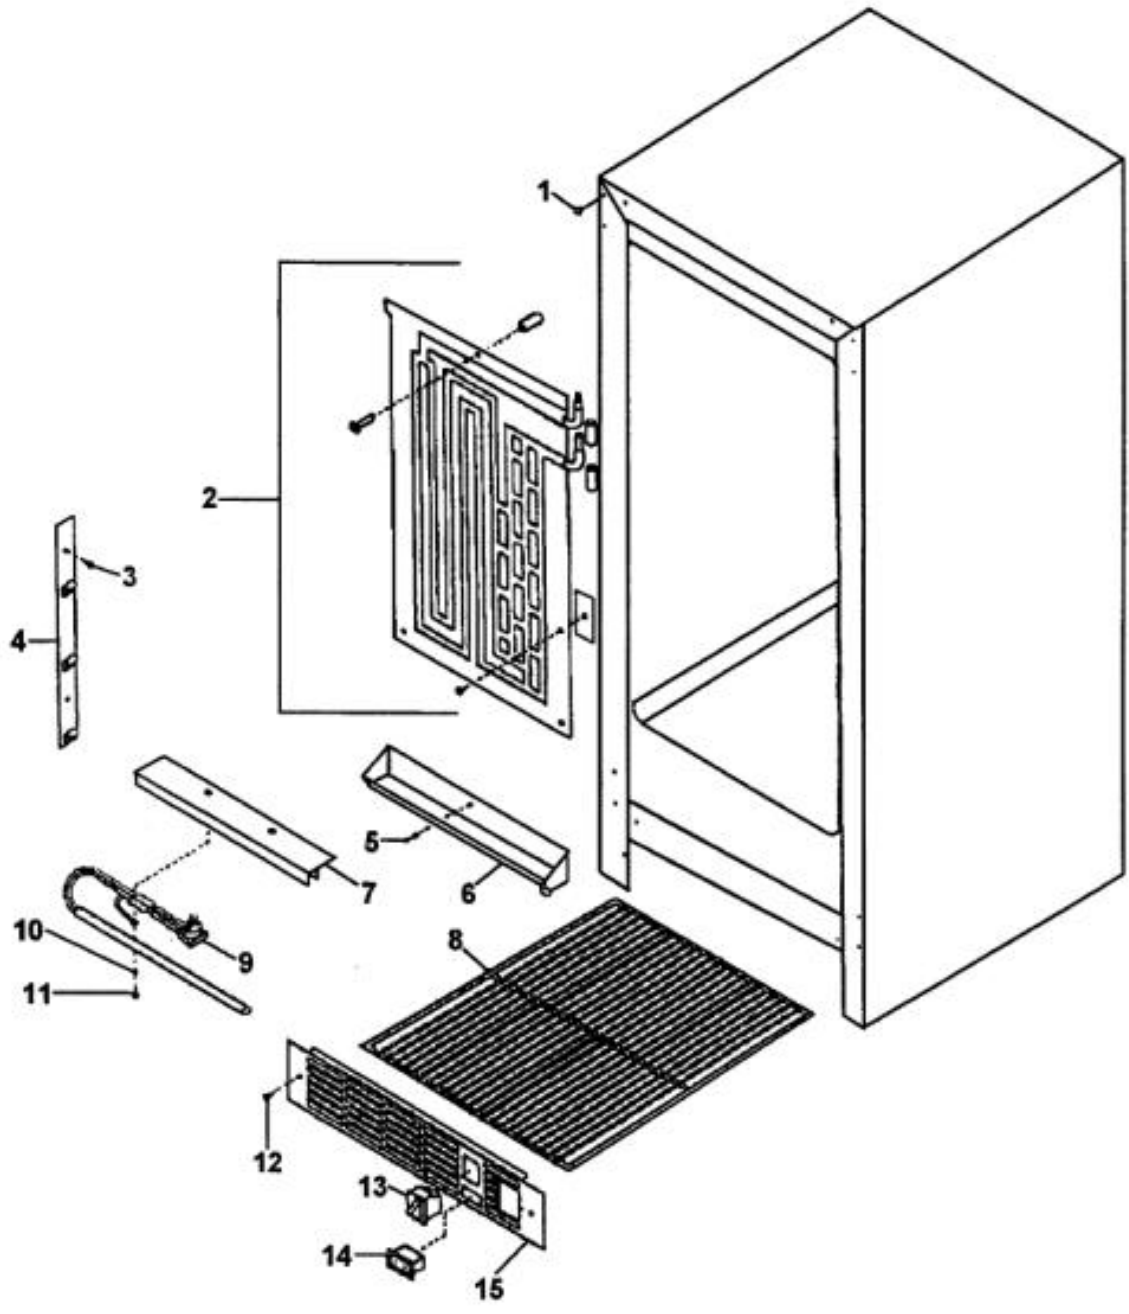

Ref #	Part Number	Qty.	Description
1	NOT REPLACABLE		LABEL
2	PW240029		CONDENSER 42242893
3	PW300141		POP RIVET, SS (VUIM150) 42243617
4	PW240030		DRIER (42242894)
5	PW300152		FAN MOTOR ASSY (VUIM150) 42244701
6	PW210024		FAN SHROUD
7	PW240041		COMPRESSOR 15 (42242896)
8	PW300168		CARRIAGE BOLT (VUIM150) 42243618
9	PW300143		LOCK WASHER (VUIM150) 42243619
10	PW300169		LOCK NUT
11	PW240031		GROUND WIRE COMPRESSOR (42243623)
12	PW200027		NO. 8 STAR WASHER
13	PW200028		HEX HEAD SCREW
14	PW240007		PTC STARTER (VUWC140) 42242427
15	PW210025		BACK PANEL (42242897)
16	PW200004		SCREW LENS COVER 42243354
17	PW210014		DRIP PAN ASSY. (VUWC140)X42242055
18	PW240008		TERMINAL BLOCK VUWC140 42242407
19	PW200029		SCREW
20	PW240012		RUN CAPACITOR (VUWC140) 42242061
21	PW240033		SSAC CONTROL (AFTER 8/1/01)
22	PW240034		POWER CORD VUWC150 (41006714)
23	PW230004		THERMOSTAT KNOB (VUWC140)X42241950
24	PW200002		SCREW 8204905
25	PW220009		DRAIN TUBE J-TRAP (42242901)
26	PW240035		DRAIN TUBE 41005383