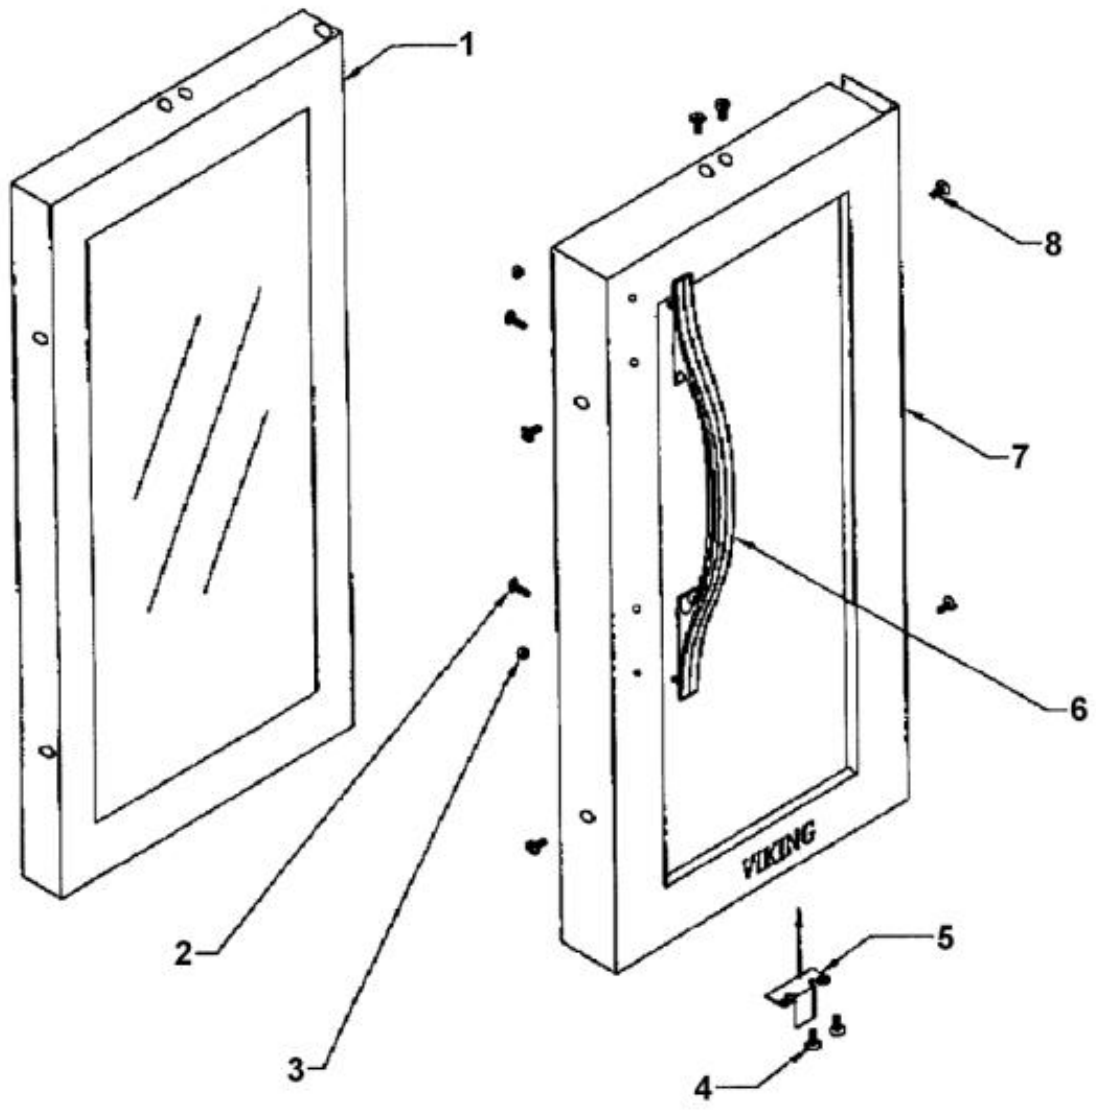

Ref #	Part Number	Qty.	Description
1	PW210036		CLEAR GLASS (42244130)
2	PW200049		SCREW (PACK OF 2)
3	PW200050		HEX-KEP NUT (42247454)
4	PW200051		SCREW
5	PW220013		STRIKER PLATE (41006713)
6	PE030090		DOOR HANDLE - SS
	PE030090PVD		DOOR HANDLE 27 XBRX PVD
7	PW230031		DOOR HANDLE FRAME (LH)
	PW230033		DOOR HANDLE FRAME (LH) CLEAR GLASS 42243784
8	PW200052		SUB TO PW200035 - SCREW (41005535)
NI	G5098067SS		DUAR/WC 150 GLD L SSDF DOOR ASSY
	G5098067SSBR		COMPLETE DOOR ASSY - SSBR (LH)
NI	G5098068SS		DR ASSY DUWC/DUAR150 XSSX CLR. RH 42244074
	G5098068SSBR		COMPLETE DOOR ASSY - SSBR (RH)