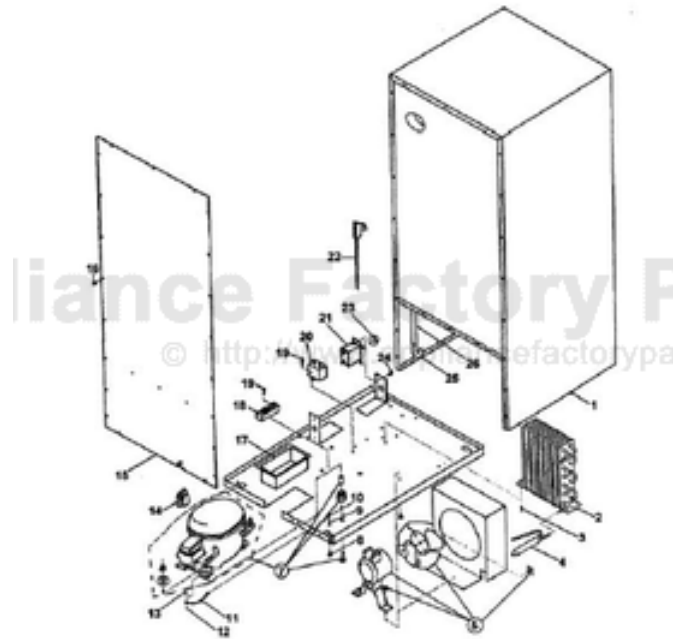

[Find Your VIKING Refrigerator Parts - Select From 341 Models](#)

----- Manual continues below -----