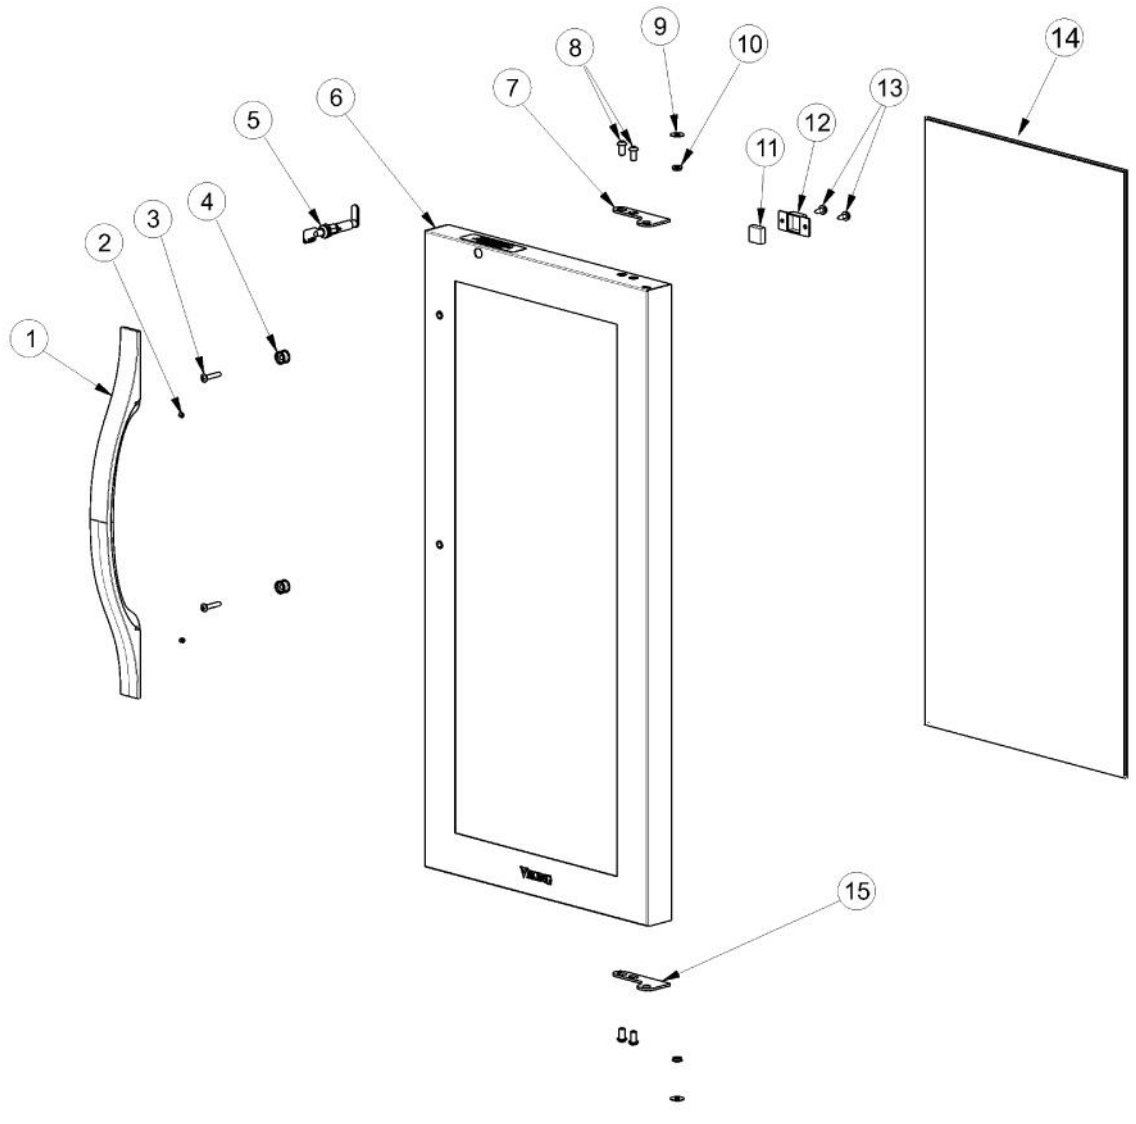

Ref #	Part Number	Qty.	Description
1	010081-000	1	DES DOOR HANDLE - SS
2	009644-000	2	SET SCREW
3	PW300163	2	SCREW (VUIM150) 42243357
4	010080-000	2	STAND-OFF STUD - DESIGNER
5	PW200059	1	LOCK & KEY ASSY FOR SSDF DOORS
6	010724-000	1	DOOR ASSEMBLY - RT, CLEAR GLASS W/LOCK
6	010010-000	1	DOOR ASSEMBLY - RH CLEAR GLASS
6	010725-000	1	DOOR ASSEMBLY - LT, CLEAR GLASS W/LOCK
6	010011-000	1	DOOR ASSEMBLY - LH CLEAR GLASS
6	010726-000	1	DOOR ASSEMBLY - RT, FLUTED GLASS W/LOCK
6	010012-000	1	DOOR ASSEMBLY - RH FLUTED GLASS
6	010727-000	1	DOOR ASSEMBLY - LT, FLUTED GLASS W/LOCK
6	010013-000	1	DOOR ASSEMBLY - LH FLUTED GLASS
7	009760-000	1	HINGE ADAPTER, TOP, SS
8	010212-000	4	SCREW, 1/4-20 SS
9	009761-000	2	WASHER, NYLON
10	009755-000	2	HINGE BUSHING
11	009759-000	1	DOOR SWITCH MAGNET
12	010216-000	1	DOOR SWITCH MAGNET RETAINER
13	010656-000	1	SCREW, NO.8 X 3/4 PH FLAT HEAD - BK
14	PW230119	1	DOOR GASKET (42243908)
15	009757-000	1	HINGE ADAPTER, BOTTOM, SS