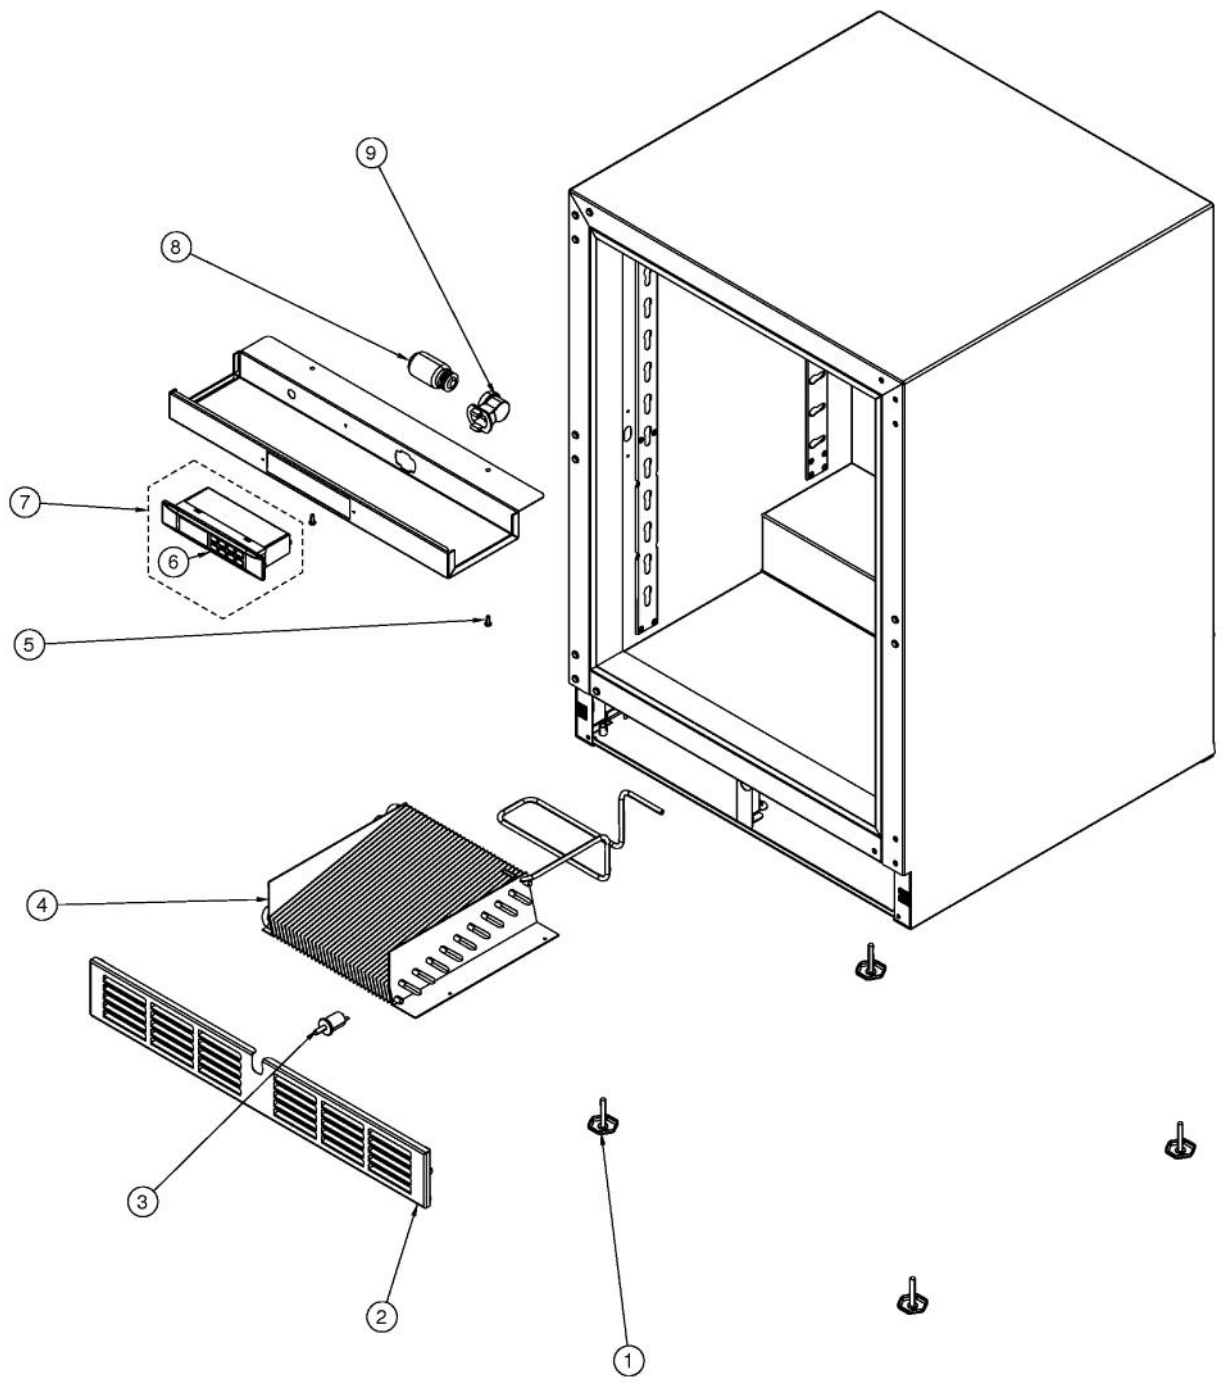

# VIKING FWCI1240GL Owner's Manual

[Shop genuine replacement parts for VIKING  
FWCI1240GL](#)

[Find Your VIKING Refrigerator Parts - Select From 341 Models](#)

----- Manual continues below -----

Ref #	Part Number	Qty.	Description
1	033104-000	1	RD-VK-24-L4, CLEAR GLASS W/WOOD BORDER DOOR PAN...
2	033020-000	1	HINGE KIT, LH
3	032972-000	1	DOOR GASKET, 24
4	033015-000	2	PLUNGER FASTENER
5	032973-000	1	PLUNGER BRACKET

Ref #	Part Number	Qty.	Description
1	033019-000	5	SHELF ASSEMBLY, 24

Ref #	Part Number	Qty.	Description
1	033033-000	4	LEVELLING LEG
2	033032-000	1	GRILLE ASSEMBLY, 24
3	033040-000	1	DOOR SWITCH
4	033041-000	1	CONDENSER
5	033024-000	2	FASTENER, CONTROL MOUNTING
6	033023-000	1	CONTROLLER FACE PLATE
7	033022-000	1	CONTROLLER ASSY
8	033026-000	1	LIGHT BULB
9	033027-000	1	LIGHT SOCKET
NI	033028-000	1	HARNESS, CONTROLLER
NI	033039-000	1	HARNESS, MACHINE COMPARTMENT
NI	033025-000	1	SENSOR

Ref #	Part Number	Qty.	Description
1	033029-000	1	EVAP ASSEMBLY
2	033030-000	1	FAN MOTOR
3	033030-000	1	FAN MOTOR
4	033034-000	1	COMPRESSOR KIT
5	033037-000	2	PROCESS TUBE
6	033035-000	1	DRIER
7	033036-000	1	COMP. START COMPONENTS
NI	033031-000	1	HARNESS, FAN MOTOR
NI	033042-000	1	POWER CORD