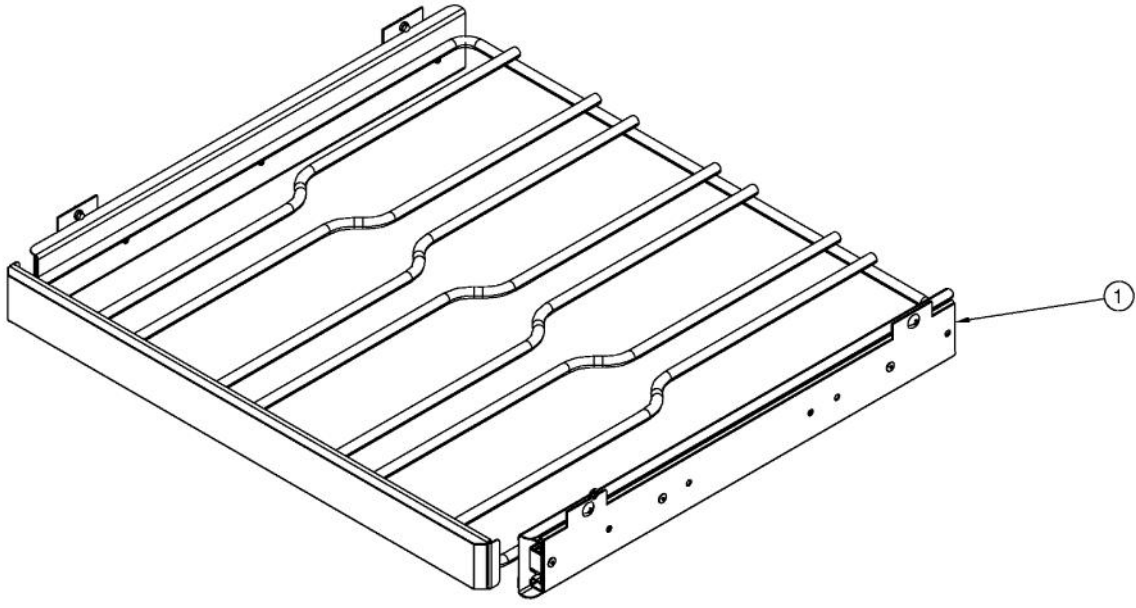

Ref #	Part Number	Qty.	Description
1	033019-000	5	SHELF ASSEMBLY, 24

Ref #	Part Number	Qty.	Description
1	033033-000	4	LEVELLING LEG
2	033032-000	1	GRILLE ASSEMBLY, 24
3	033040-000	1	DOOR SWITCH
4	033041-000	1	CONDENSER
5	033024-000	2	FASTENER, CONTROL MOUNTING
6	033023-000	1	CONTROLLER FACE PLATE
7	033022-000	1	CONTROLLER ASSY
8	033026-000	1	LIGHT BULB
9	033027-000	1	LIGHT SOCKET
NI	033028-000	1	HARNESS, CONTROLLER
NI	033039-000	1	HARNESS, MACHINE COMPARTMENT
NI	033025-000	1	SENSOR