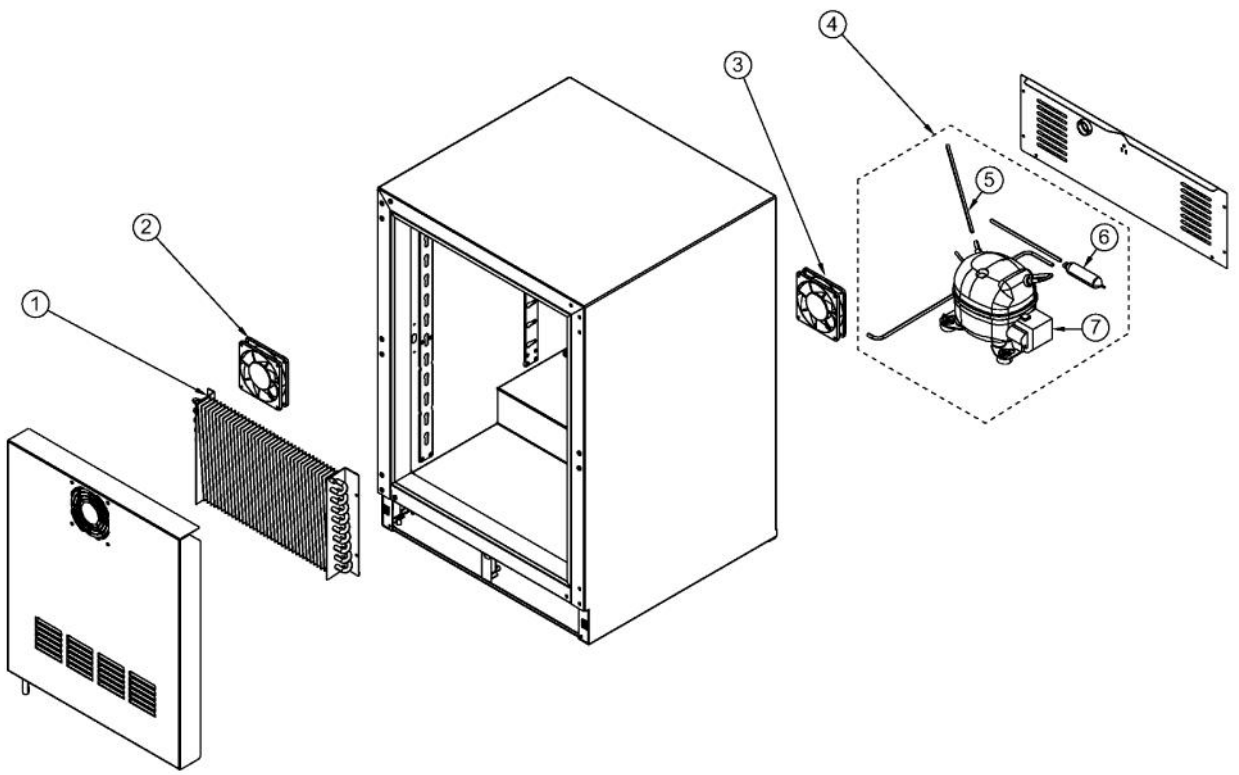

# VIKING FWCI1240GL Owner's Manual

[Shop genuine replacement parts for VIKING  
FWCI1240GL](#)

[Find Your VIKING Refrigerator Parts - Select From 341 Models](#)

----- Manual continues below -----

Ref #	Part Number	Qty.	Description
1	033104-000	1	RD-VK-24-L4, CLEAR GLASS W/WOOD BORDER DOOR PAN...
2	033020-000	1	HINGE KIT, LH
3	032972-000	1	DOOR GASKET, 24
4	033015-000	2	PLUNGER FASTENER
5	032973-000	1	PLUNGER BRACKET

Ref #	Part Number	Qty.	Description
1	033019-000	5	SHELF ASSEMBLY, 24

Ref #	Part Number	Qty.	Description
1	033033-000	4	LEVELLING LEG
2	033032-000	1	GRILLE ASSEMBLY, 24
3	033040-000	1	DOOR SWITCH
4	033041-000	1	CONDENSER
5	033024-000	2	FASTENER, CONTROL MOUNTING
6	033023-000	1	CONTROLLER FACE PLATE
7	033022-000	1	CONTROLLER ASSY
8	033026-000	1	LIGHT BULB
9	033027-000	1	LIGHT SOCKET
NI	033028-000	1	HARNESS, CONTROLLER
NI	033039-000	1	HARNESS, MACHINE COMPARTMENT
NI	033025-000	1	SENSOR