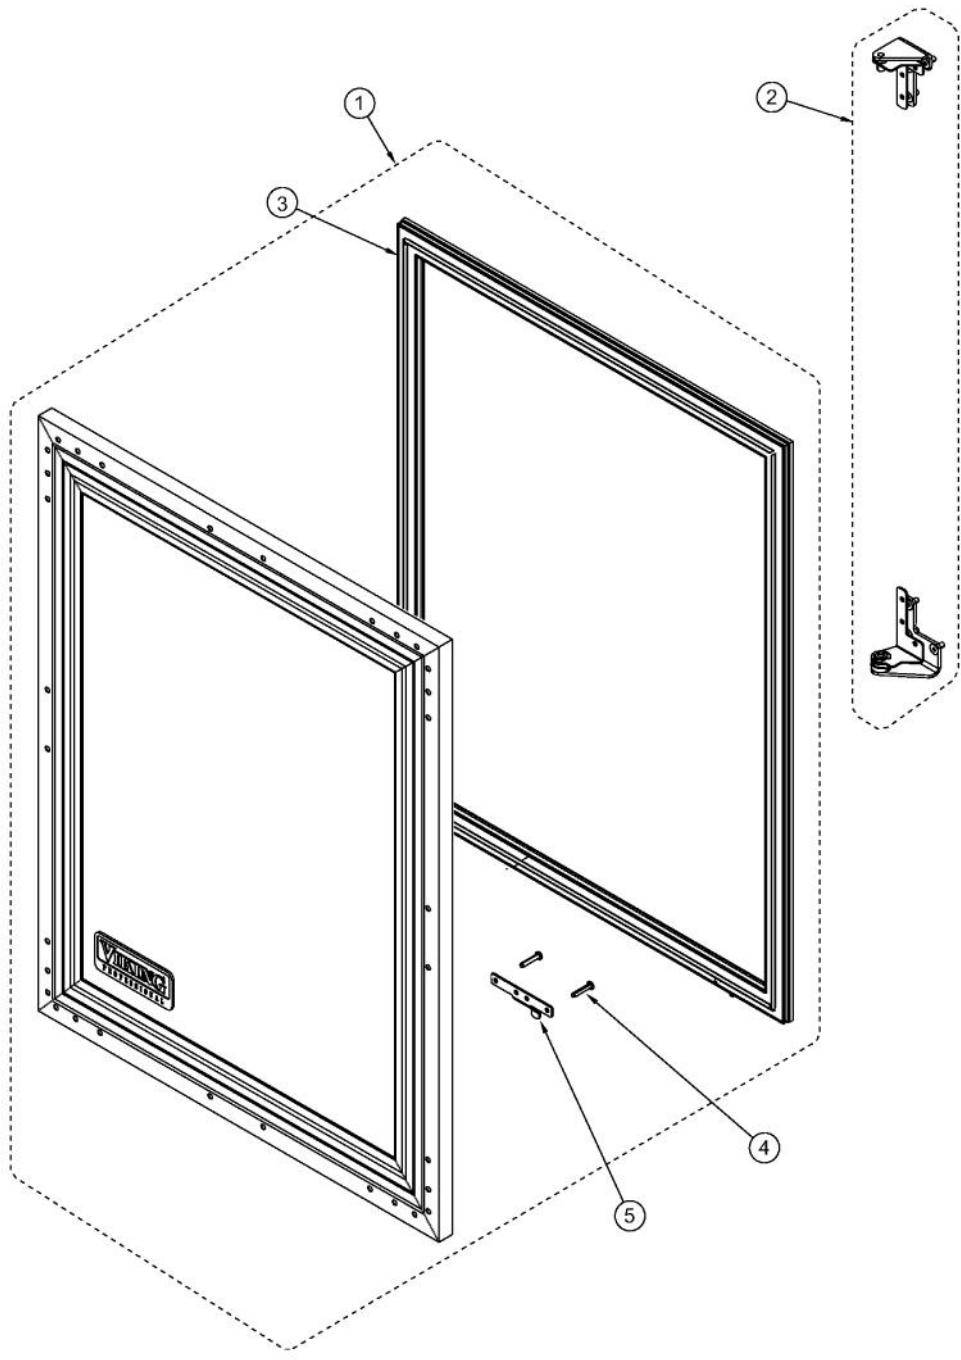

Ref #	Part Number	Qty.	Description
1	033104-000	1	RD-VK-24-L4, CLEAR GLASS W/WOOD BORDER DOOR PAN...
2	033020-000	1	HINGE KIT, LH
3	032972-000	1	DOOR GASKET, 24
4	033015-000	2	PLUNGER FASTENER
5	032973-000	1	PLUNGER BRACKET