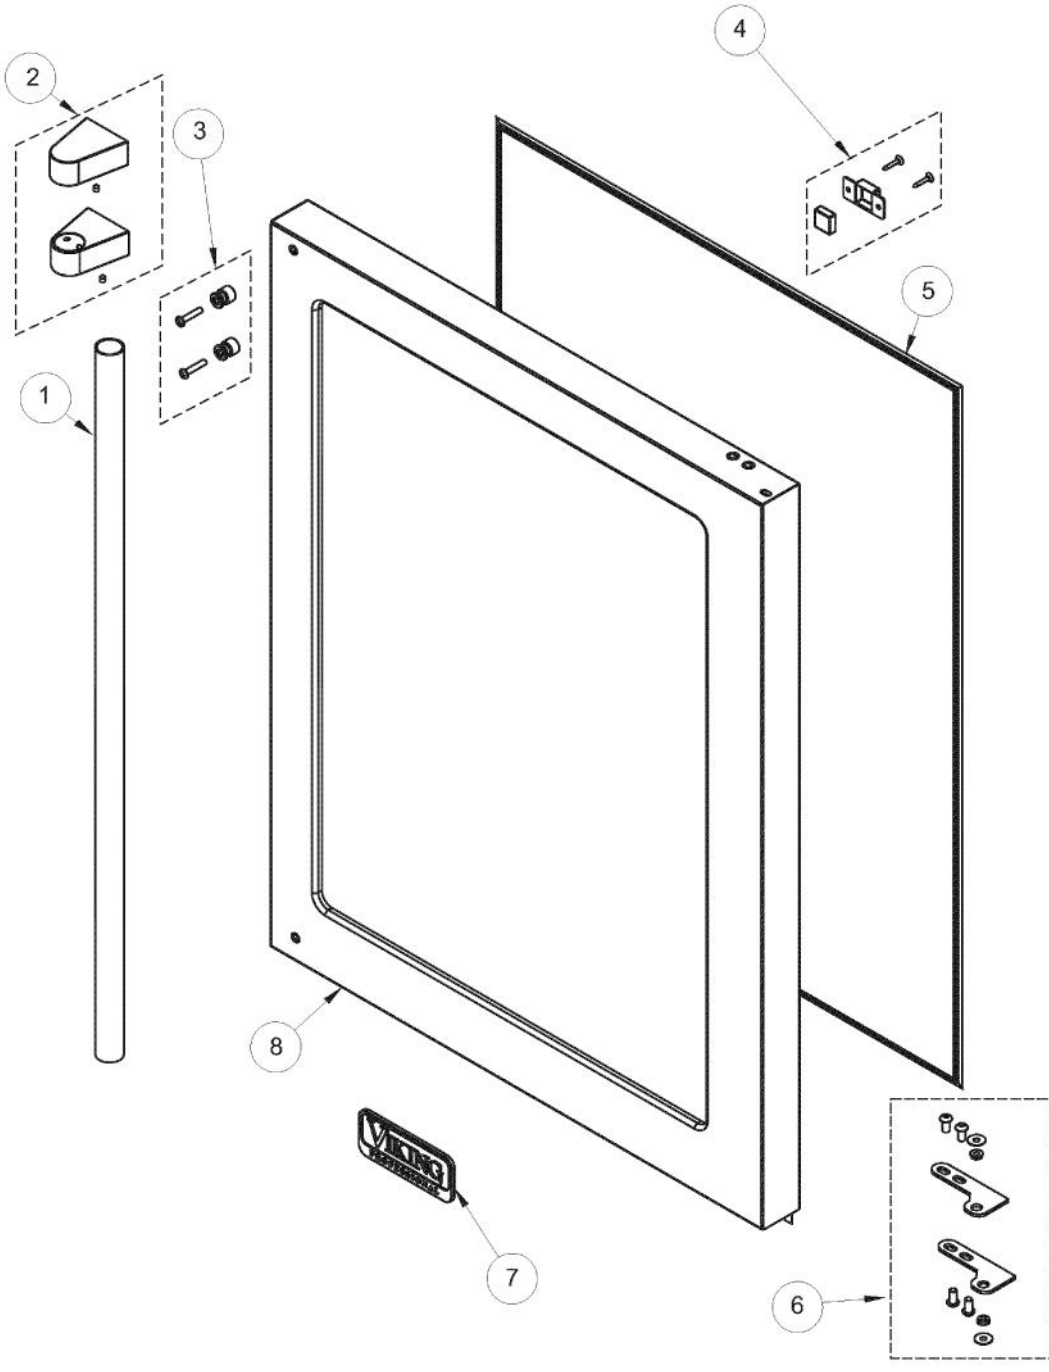

Ref #	Part Number	Qty.	Description
1	009519-000	1	HANDLE TUBE, SS
2	009520-000	1	END CAP ASSEMBLY W/SET SCREW - 42247009
3	009521-000	1	STANDOFF STUD
4	009522-000	1	MAGNET SWITCH RETAINER
5	009524-000	1	DOOR GASKET - BK
6	009525-000	1	DOOR HINGE ASSEMBLY - 42247016
7	PS100055	1	VIKING NAMEPLATE 142 WC (42242662)
8	009530-000	1	RIGHT HAND DOOR ASSEMBLY, CLEAR, FOR 6BARE615
	009531-000	1	DOOR ASSEMBLY - LH CLEAR GLASS
	009532-000	1	DOOR ASSEMBLY - RH FLUTED GLASS
	009533-000	1	DOOR ASSEMBLY - LH FLUTED GLASS