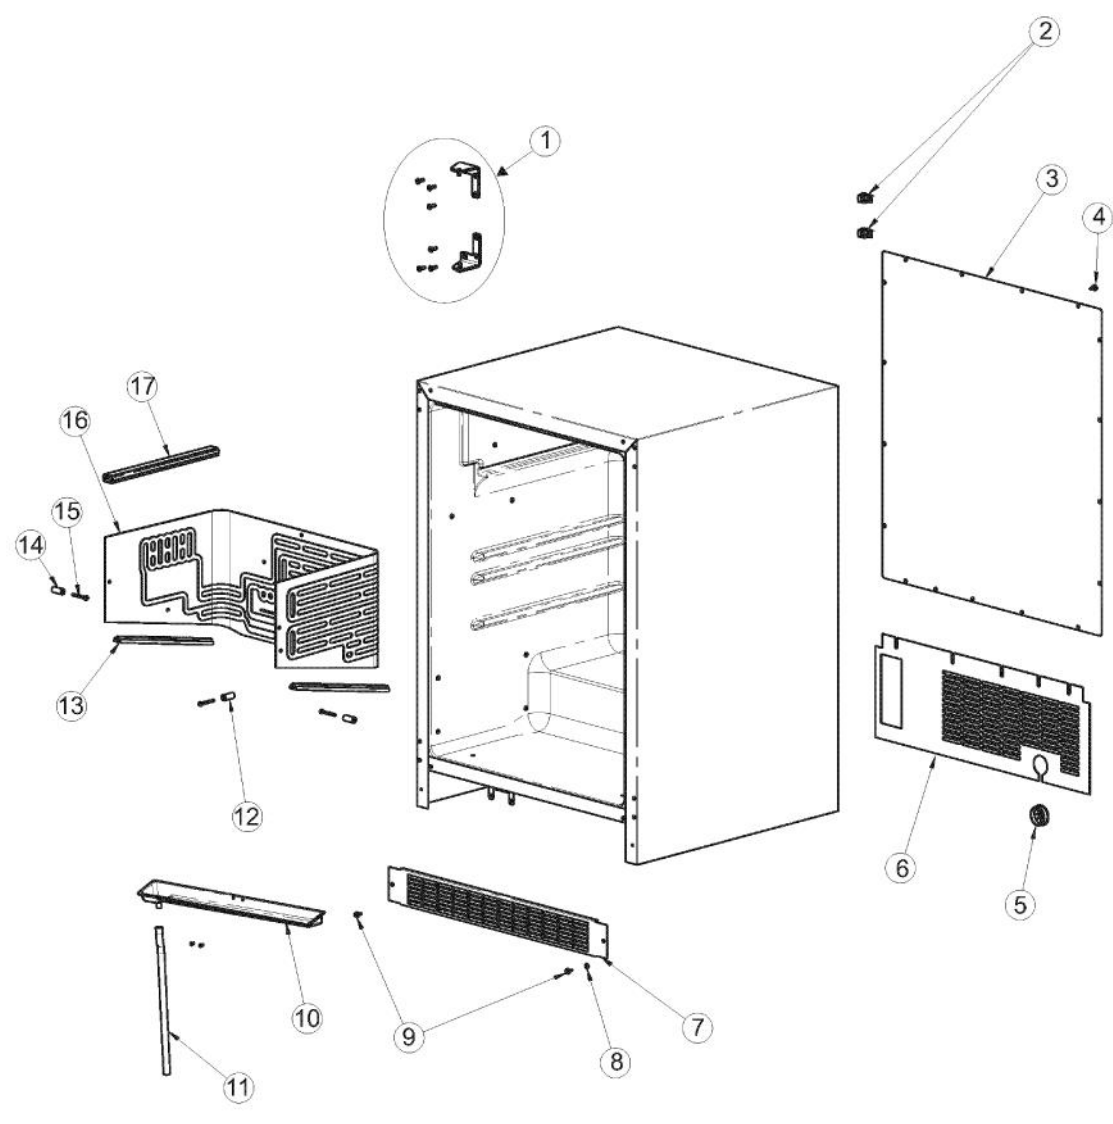

# VIKING VUAR143 Owner's Manual

[Shop genuine replacement parts for VIKING VUAR143](#)

[Find Your VIKING Refrigerator Parts - Select From 341 Models](#)

----- Manual continues below -----

Ref #	Part Number	Qty.	Description
1	009517-000	1	STANDARD HINGE, RIGHT TOP, CHROME
2	007640-000	2	PLASTIC WIRE CLIP
3	PW210010	1	CABINET BACK (VUWC140) X 42241648
4	PW200010	4	SCREW, LENS COVER (QTY OF 2)
5	009487-000	1	BUSHING
6	009488-000	1	BACK SHROUD
7	PS100115	1	LOUVERED GRILLE SERV ASM - BK
8	PW300274	2	WASHER, INDOOR
9	009489-000	2	NO.12 X 3/4 TYPE AB PHILLIPS SCREW, BLACK
10	PW210012	1	DRIP TRAY & 2 POP RVT(VUWC)42242603
11	PW240018	1	DRAIN TUBE (VUWC140) X 1010042A
12	PW200014	1	3/4 WHITE SPACER (41002929)
13	009493-000	2	EVAPORATOR TRIM - WH
14	PW200009	2	EVAPORATOR SPACER
15	PW300267	3	DRAFT TOWER MOUNTING SCREW (41006739) VUBD
16	009496-000	1	EVAPORATOR ASSEMBLY - WH
17	009497-000	1	HIGH VOLTAGE CONDUIT

Ref #	Part Number	Qty.	Description
1	028586-000	1	DISPLAY ASM WH, 24 BC SOLID DR. (INC. WIRE SHELF)
	028590-000	1	DISPLAY ASM WH, 24 BC SOLID DR. (UNITS BUILT AFTER 01...
	028587-000	1	DISPLAY ASM WH, 24 BC GLASS DR. (INC. WIRE SHELF)
	028591-000	1	DISPLAY ASM WH, 24 BC GLASS DR. (UNITS BUILT AFTER 0...
2	009482-000	1	COMMUNICATION CABLE
3	009483-000	1	EVAPORATOR TEMPERATURE THERMISTOR
4	007640-000	2	PLASTIC WIRE CLIP
5	009484-000	1	DISPLAY TEMPERATURE THERMISTOR
6	009485-000	2	MACHINE SCREW - SS
7	009486-000	2	NO.10 EXTERNAL TOOTH STAR WASHER, SS