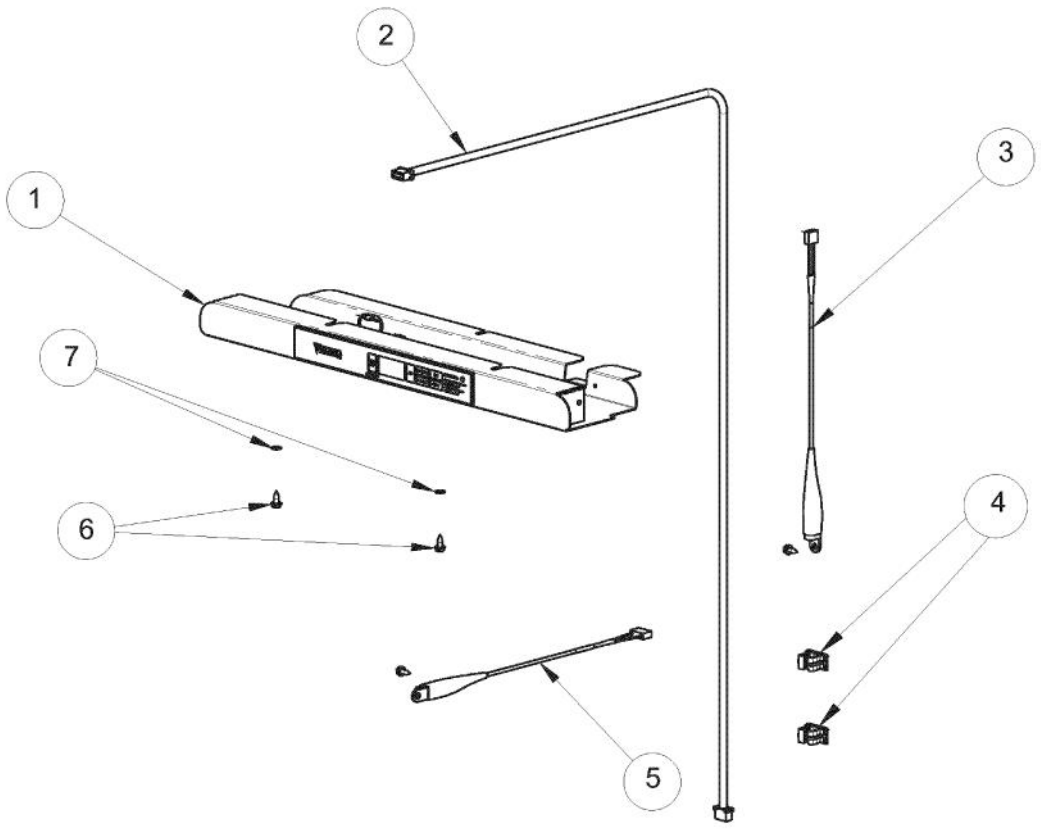

# VIKING VUAR143 Owner's Manual

[Shop genuine replacement parts for VIKING VUAR143](#)

[Find Your VIKING Refrigerator Parts - Select From 341 Models](#)

----- Manual continues below -----

Ref #	Part Number	Qty.	Description
1	009517-000	1	STANDARD HINGE, RIGHT TOP, CHROME
2	007640-000	2	PLASTIC WIRE CLIP
3	PW210010	1	CABINET BACK (VUWC140) X 42241648
4	PW200010	4	SCREW, LENS COVER (QTY OF 2)
5	009487-000	1	BUSHING
6	009488-000	1	BACK SHROUD
7	PS100115	1	LOUVERED GRILLE SERV ASM - BK
8	PW300274	2	WASHER, INDOOR
9	009489-000	2	NO.12 X 3/4 TYPE AB PHILLIPS SCREW, BLACK
10	PW210012	1	DRIP TRAY & 2 POP RVT(VUWC)42242603
11	PW240018	1	DRAIN TUBE (VUWC140) X 1010042A
12	PW200014	1	3/4 WHITE SPACER (41002929)
13	009493-000	2	EVAPORATOR TRIM - WH
14	PW200009	2	EVAPORATOR SPACER
15	PW300267	3	DRAFT TOWER MOUNTING SCREW (41006739) VUBD
16	009496-000	1	EVAPORATOR ASSEMBLY - WH
17	009497-000	1	HIGH VOLTAGE CONDUIT

Ref #	Part Number	Qty.	Description
1	028586-000	1	DISPLAY ASM WH, 24 BC SOLID DR. (INC. WIRE SHELF)
	028590-000	1	DISPLAY ASM WH, 24 BC SOLID DR. (UNITS BUILT AFTER 01...
	028587-000	1	DISPLAY ASM WH, 24 BC GLASS DR. (INC. WIRE SHELF)
	028591-000	1	DISPLAY ASM WH, 24 BC GLASS DR. (UNITS BUILT AFTER 0...
2	009482-000	1	COMMUNICATION CABLE
3	009483-000	1	EVAPORATOR TEMPERATURE THERMISTOR
4	007640-000	2	PLASTIC WIRE CLIP
5	009484-000	1	DISPLAY TEMPERATURE THERMISTOR
6	009485-000	2	MACHINE SCREW - SS
7	009486-000	2	NO.10 EXTERNAL TOOTH STAR WASHER, SS