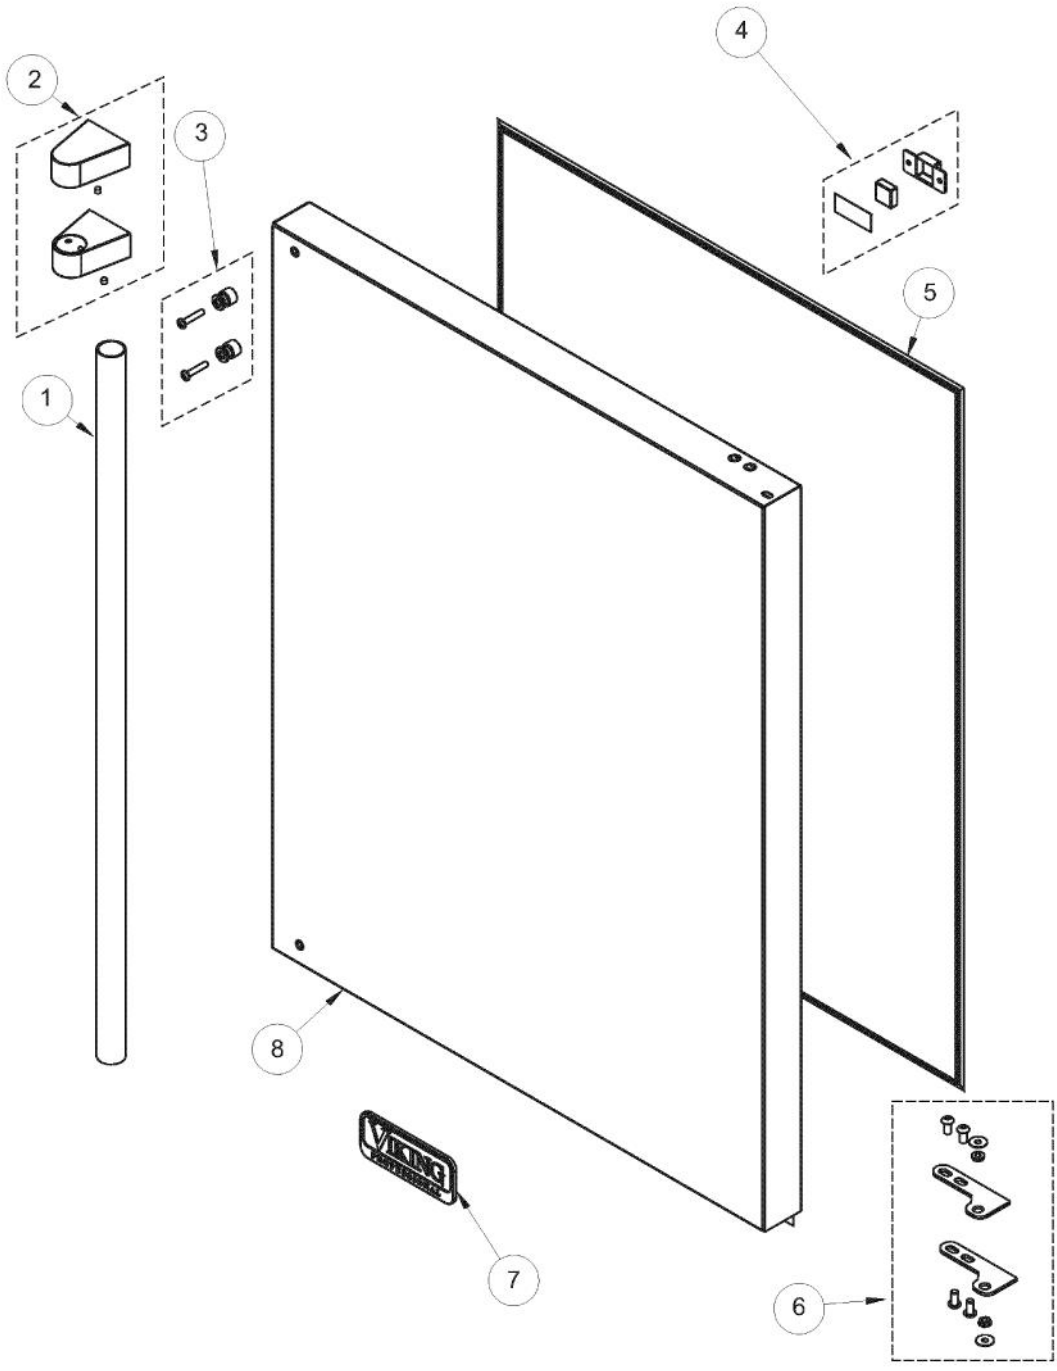

Ref #	Part Number	Qty.	Description
1	009519-000	1	HANDLE TUBE, SS
2	009520-000	1	END CAP ASSEMBLY W/SET SCREW - 42247009
3	009521-000	1	STANDOFF STUD
4	009522-000	1	MAGNET SWITCH RETAINER
5	009523-000	1	DOOR GASKET - WH
6	009525-000	1	DOOR HINGE ASSEMBLY - 42247016
7	PS100055	1	VIKING NAMEPLATE 142 WC (42242662)
8	009526-000	1	DOOR ASSEMBLY - RH, WH DR, WH GKT
	009527-000	1	DOOR ASSEMBLY - LH, WH DR, WH GKT
	009528-000	1	DOOR ASSEMBLY - RT
	009529-000	1	DOOR ASSEMBLY - LT