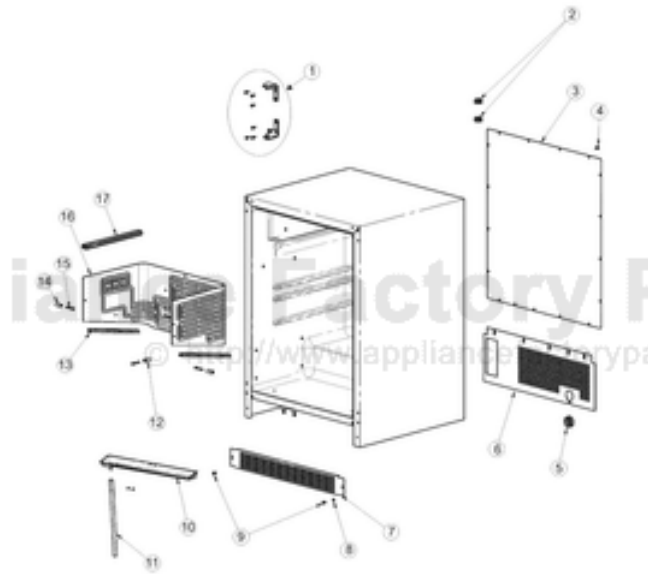

# VIKING VUAR143 Owner's Manual

[Shop genuine replacement parts for VIKING VUAR143](#)

[Find Your VIKING Refrigerator Parts - Select From 341 Models](#)

----- Manual continues below -----

Ref #	Part Number	Qty.	Description
1	009517-000	1	STANDARD HINGE, RIGHT TOP, CHROME
2	007640-000	2	PLASTIC WIRE CLIP
3	PW210010	1	CABINET BACK (VUWC140) X 42241648
4	PW200010	4	SCREW, LENS COVER (QTY OF 2)
5	009487-000	1	BUSHING
6	009488-000	1	BACK SHROUD
7	PS100115	1	LOUVERED GRILLE SERV ASM - BK
8	PW300274	2	WASHER, INDOOR
9	009489-000	2	NO.12 X 3/4 TYPE AB PHILLIPS SCREW, BLACK
10	PW210012	1	DRIP TRAY & 2 POP RVT(VUWC)42242603
11	PW240018	1	DRAIN TUBE (VUWC140) X 1010042A
12	PW200014	1	3/4 WHITE SPACER (41002929)
13	009493-000	2	EVAPORATOR TRIM - WH
14	PW200009	2	EVAPORATOR SPACER
15	PW300267	3	DRAFT TOWER MOUNTING SCREW (41006739) VUBD
16	009496-000	1	EVAPORATOR ASSEMBLY - WH
17	009497-000	1	HIGH VOLTAGE CONDUIT

Ref #	Part Number	Qty.	Description
1	028586-000	1	DISPLAY ASM WH, 24 BC SOLID DR. (INC. WIRE SHELF)
	028590-000	1	DISPLAY ASM WH, 24 BC SOLID DR. (UNITS BUILT AFTER 01...
	028587-000	1	DISPLAY ASM WH, 24 BC GLASS DR. (INC. WIRE SHELF)
	028591-000	1	DISPLAY ASM WH, 24 BC GLASS DR. (UNITS BUILT AFTER 0...
2	009482-000	1	COMMUNICATION CABLE
3	009483-000	1	EVAPORATOR TEMPERATURE THERMISTOR
4	007640-000	2	PLASTIC WIRE CLIP
5	009484-000	1	DISPLAY TEMPERATURE THERMISTOR
6	009485-000	2	MACHINE SCREW - SS
7	009486-000	2	NO.10 EXTERNAL TOOTH STAR WASHER, SS