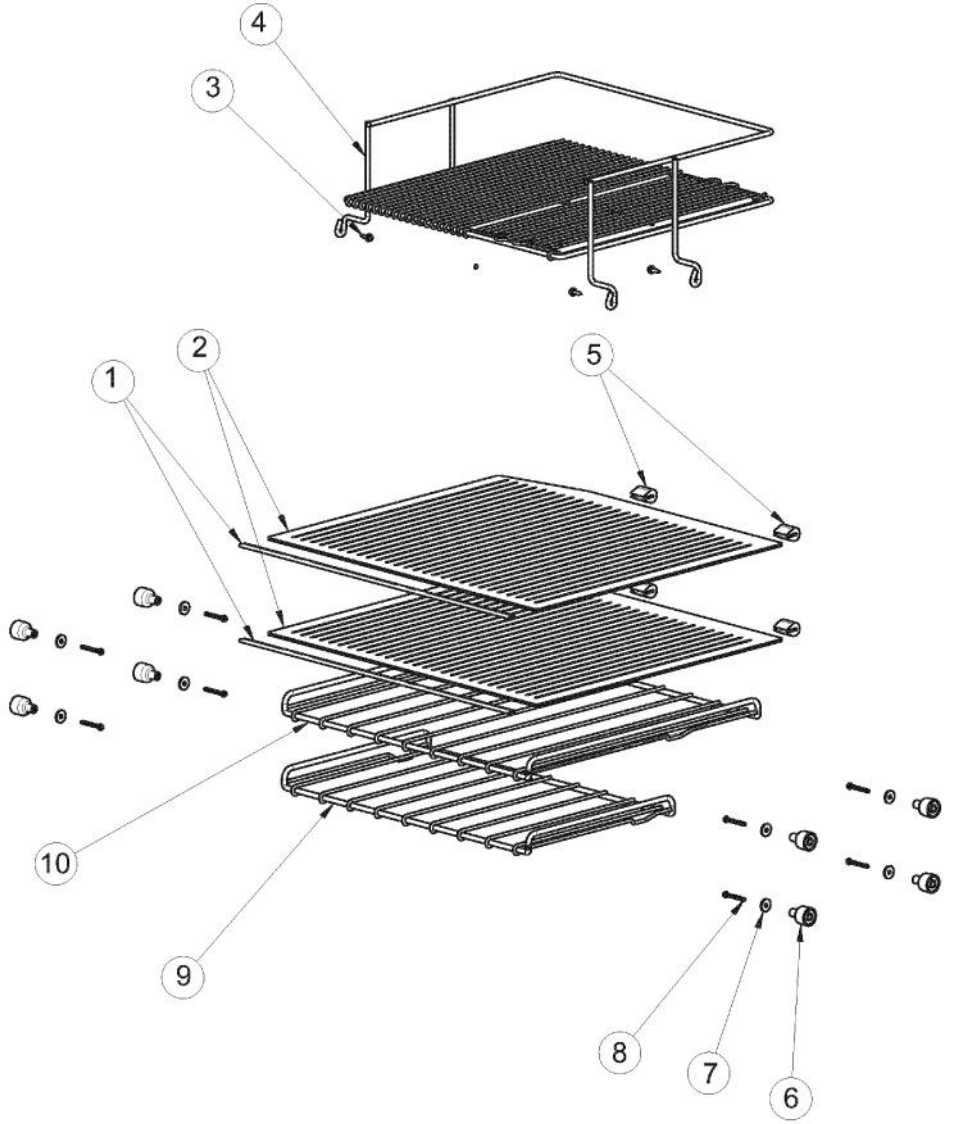

# VIKING VUAR143 Owner's Manual

[Shop genuine replacement parts for VIKING VUAR143](#)

[Find Your VIKING Refrigerator Parts - Select From 341 Models](#)

----- Manual continues below -----

Ref #	Part Number	Qty.	Description
1	009517-000	1	STANDARD HINGE, RIGHT TOP, CHROME
2	007640-000	2	PLASTIC WIRE CLIP
3	PW210010	1	CABINET BACK (VUWC140) X 42241648
4	PW200010	4	SCREW, LENS COVER (QTY OF 2)
5	009487-000	1	BUSHING
6	009488-000	1	BACK SHROUD
7	PS100115	1	LOUVERED GRILLE SERV ASM - BK
8	PW300274	2	WASHER, INDOOR
9	009489-000	2	NO.12 X 3/4 TYPE AB PHILLIPS SCREW, BLACK
10	PW210012	1	DRIP TRAY & 2 POP RVT(VUWC)42242603
11	PW240018	1	DRAIN TUBE (VUWC140) X 1010042A
12	PW200014	1	3/4 WHITE SPACER (41002929)
13	009493-000	2	EVAPORATOR TRIM - WH
14	PW200009	2	EVAPORATOR SPACER
15	PW300267	3	DRAFT TOWER MOUNTING SCREW (41006739) VUBD
16	009496-000	1	EVAPORATOR ASSEMBLY - WH
17	009497-000	1	HIGH VOLTAGE CONDUIT

Ref #	Part Number	Qty.	Description
1	028586-000	1	DISPLAY ASM WH, 24 BC SOLID DR. (INC. WIRE SHELF)
	028590-000	1	DISPLAY ASM WH, 24 BC SOLID DR. (UNITS BUILT AFTER 01...
	028587-000	1	DISPLAY ASM WH, 24 BC GLASS DR. (INC. WIRE SHELF)
	028591-000	1	DISPLAY ASM WH, 24 BC GLASS DR. (UNITS BUILT AFTER 0...
2	009482-000	1	COMMUNICATION CABLE
3	009483-000	1	EVAPORATOR TEMPERATURE THERMISTOR
4	007640-000	2	PLASTIC WIRE CLIP
5	009484-000	1	DISPLAY TEMPERATURE THERMISTOR
6	009485-000	2	MACHINE SCREW - SS
7	009486-000	2	NO.10 EXTERNAL TOOTH STAR WASHER, SS

Ref #	Part Number	Qty.	Description
1	PW230059	2	FRONT GUARD TRIM (41005449)
2	PW210022	2	LARGE GLASS SHELF & TRIM 42243083
3	PW200015	4	SCREWS 08205079
4	009498-000	1	WIRE SHELF - CHROME
5	009500-000	2	1 BUMPER - WH
6	009502-000	8	SUPPORT MOUNTING PEG - WH
7	009504-000	8	SUPPORT PEG WASHER - WH
8	PW300267	8	DRAFT TOWER MOUNTING SCREW (41006739) VUBD
9	009505-000	1	UPPER WINE SHELF - CHROME
10	009506-000	1	LOWER WINE SHELF - CHROME