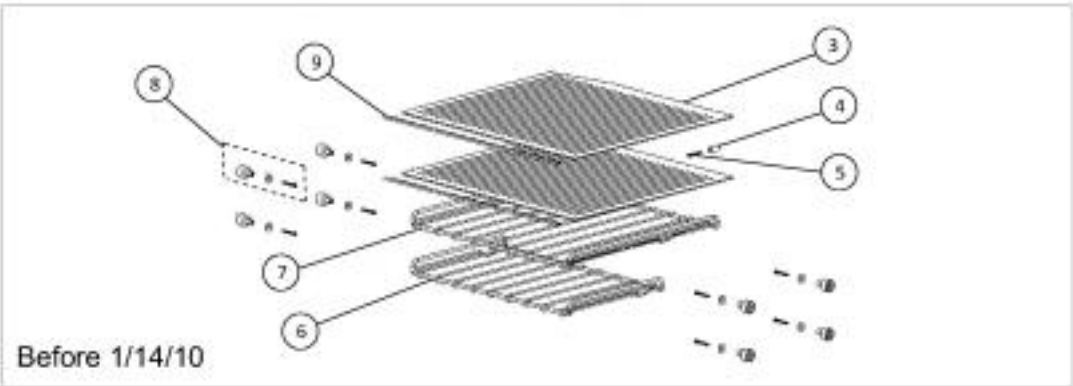

Ref #	Part Number	Qty.	Description
1	028366-000	1	FOLDING WIRE SHELF
2	028367-000	4	NO.10 X 5/8? HEX HEAD SCREW
3	028368-000	2	GLASS SHELF
4	028369-000	3	RUBBER BUMPER, BLACK
5	028370-000	3	NO.8-18 X 1.25? SCREW, BLACK
6	028371-000	1	LOWER WINE SHELF, CHROME
7	028372-000	1	WINE SHELF, CHROME
8	028373-000	8	SHELF MOUNTING PEG KIT (W/SCREW & WASHER)
9	028374-000	2	GLASS SHELF TRIM
10	028375-000	1	SHELF RETAINING CLIP
11	028376-000	1	WIRE SHELF, CHROME