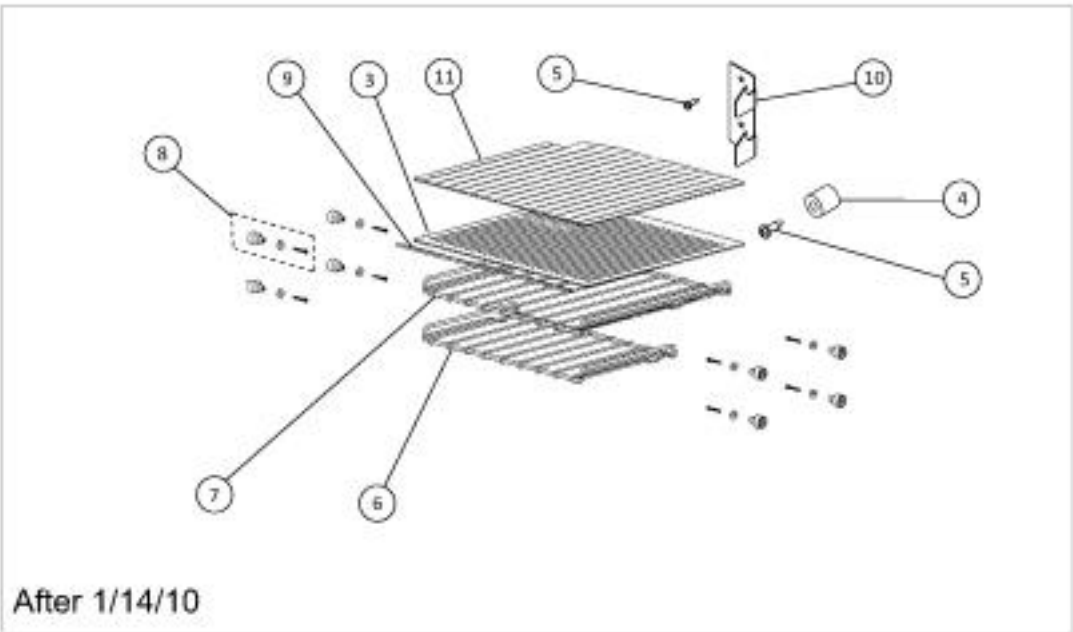

Ref #	Part Number	Qty.	Description
1	028366-000	1	FOLDING WIRE SHELF
2	028367-000	4	NO.10 X 5/8? HEX HEAD SCREW
3	028368-000	2	GLASS SHELF
4	028369-000	3	RUBBER BUMPER, BLACK
5	028370-000	3	NO.8-18 X 1.25? SCREW, BLACK
6	028371-000	1	LOWER WINE SHELF, CHROME
7	028372-000	1	WINE SHELF, CHROME
8	028373-000	8	SHELF MOUNTING PEG KIT (W/SCREW & WASHER)
9	028374-000	2	GLASS SHELF TRIM
10	028375-000	1	SHELF RETAINING CLIP
11	028376-000	1	WIRE SHELF, CHROME