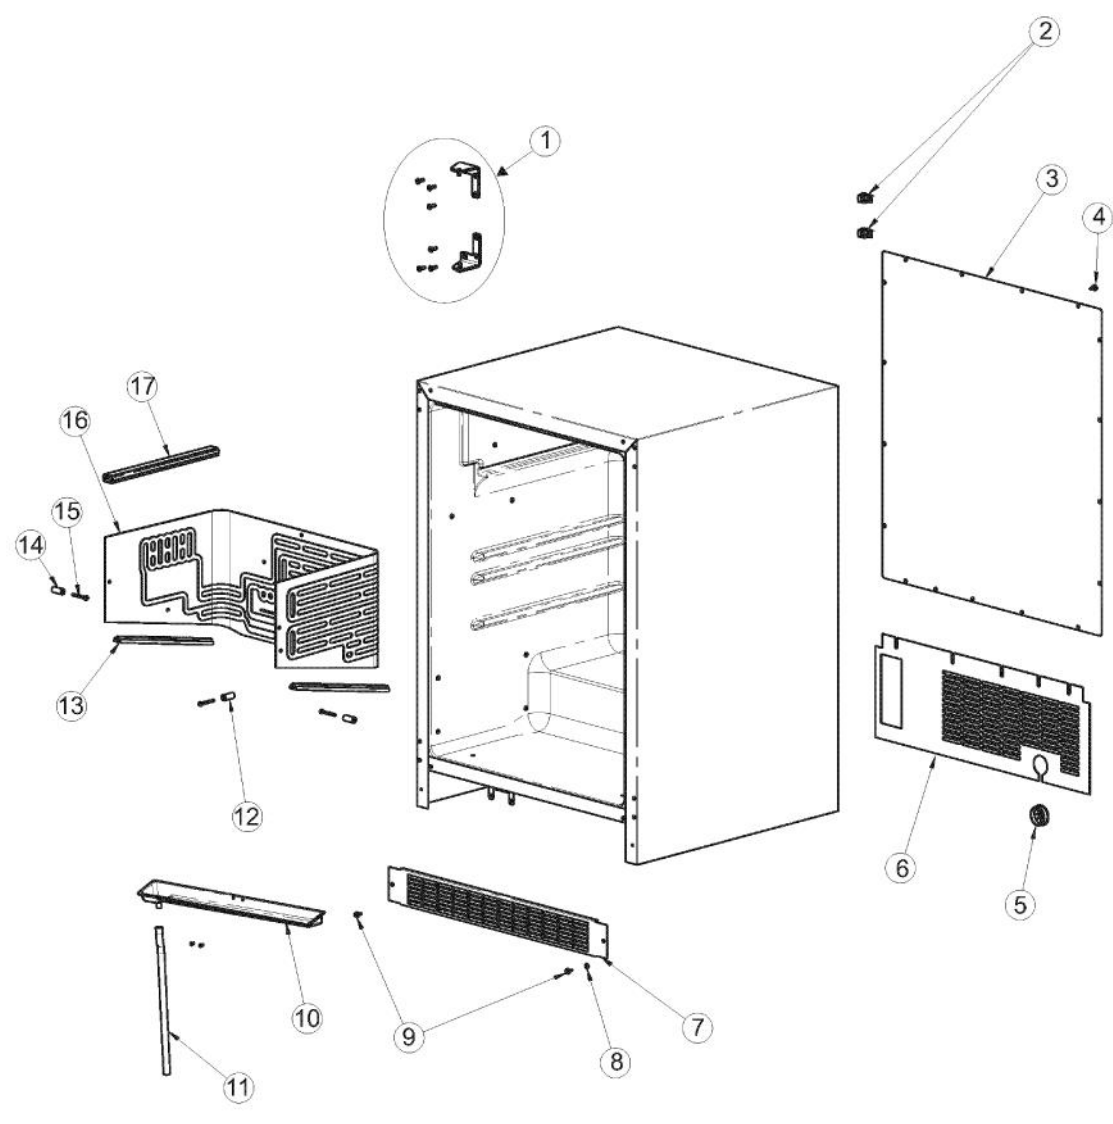

----- Manual continues below -----

Ref #	Part Number	Qty.	Description
1	009517-000	1	STANDARD HINGE, RIGHT TOP, CHROME
2	007640-000	2	PLASTIC WIRE CLIP
3	PW210010	1	CABINET BACK (VUWC140) X 42241648
4	PW200010	4	SCREW, LENS COVER (QTY OF 2)
5	009487-000	1	BUSHING
6	009488-000	1	BACK SHROUD
7	PS100115	1	LOUVERED GRILLE SERV ASM - BK
8	PW300274	2	WASHER, INDOOR
9	009489-000	2	NO.12 X 3/4 TYPE AB PHILLIPS SCREW, BLACK
10	PS100083	1	DRIP TRAY, BLACK 142 WC 42244429
	PW210012	1	DRIP TRAY & 2 POP RVT(VUWC)42242603
11	009490-000	1	DRAIN TUBE - BK
	PW240018	1	DRAIN TUBE (VUWC140) X 1010042A
12	009491-000	1	3/4 SPACER - BK
	PW200014	1	3/4 WHITE SPACER (41002929)
13	009492-000	2	EVAPORATOR TRIM - BK
	009493-000	2	EVAPORATOR TRIM - WH
14	009494-000	2	1 - 1/4 SPACER - BK
	PW200009	2	EVAPORATOR SPACER
15	PW300267	3	DRAFT TOWER MOUNTING SCREW (41006739) VUBD
16	009495-000	1	EVAPORATOR ASSEMBLY - BK
	009496-000	1	EVAPORATOR ASSEMBLY - WH
17	009497-000	1	HIGH VOLTAGE CONDUIT

Ref #	Part Number	Qty.	Description
1	028588-000	1	DISPLAY ASM BK, 24 BC GLASS DR. (INC. WIRE SHELF)
	028592-000	1	DISPLAY ASM BK, 24 BC GLASS DR. (UNITS BUILT AFTER 01...
2	009482-000	1	COMMUNICATION CABLE
3	009483-000	1	EVAPORATOR TEMPERATURE THERMISTOR
4	007640-000	2	PLASTIC WIRE CLIP
5	009484-000	1	DISPLAY TEMPERATURE THERMISTOR
6	009485-000	2	MACHINE SCREW - SS
7	009486-000	2	NO.10 EXTERNAL TOOTH STAR WASHER, SS