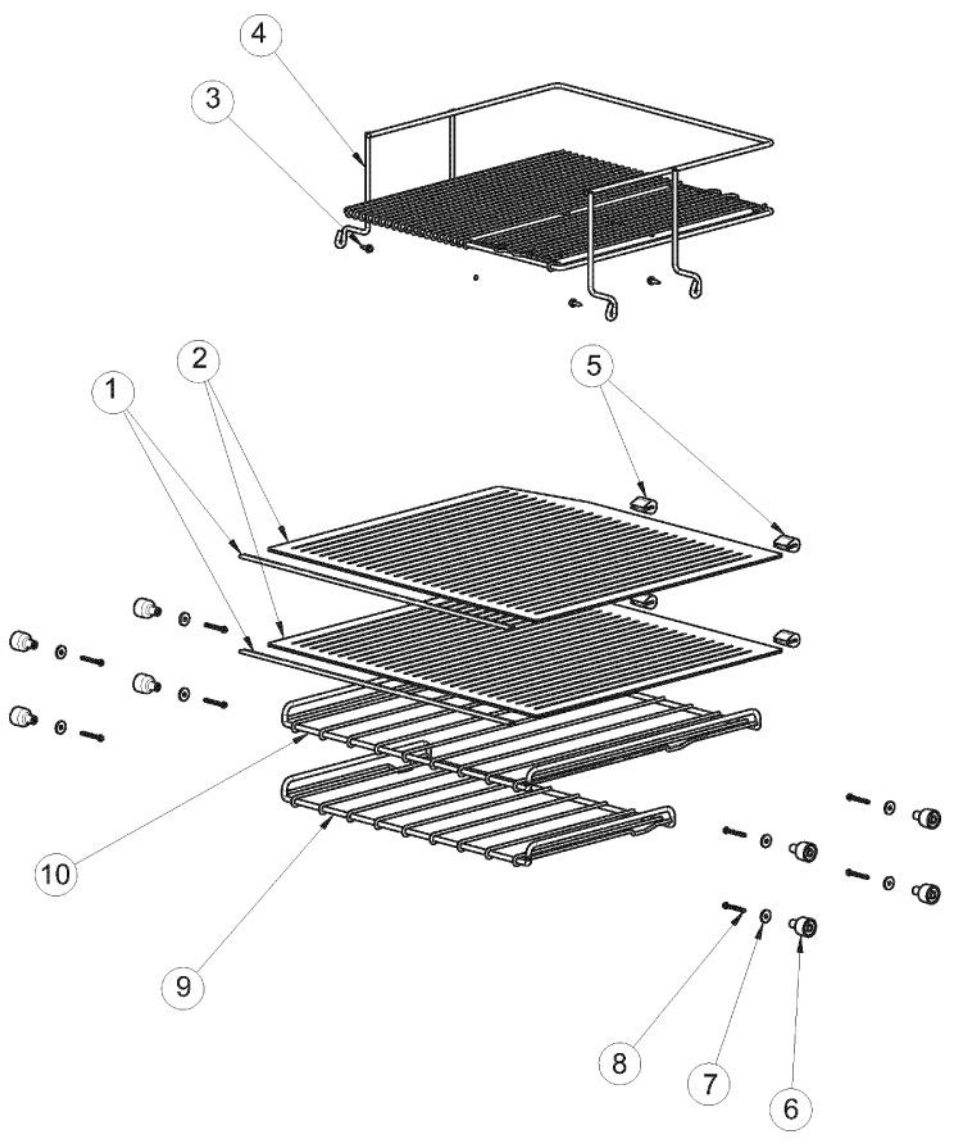

----- Manual continues below -----

Ref #	Part Number	Qty.	Description
1	009517-000	1	STANDARD HINGE, RIGHT TOP, CHROME
2	007640-000	2	PLASTIC WIRE CLIP
3	PW210010	1	CABINET BACK (VUWC140) X 42241648
4	PW200010	4	SCREW, LENS COVER (QTY OF 2)
5	009487-000	1	BUSHING
6	009488-000	1	BACK SHROUD
7	PS100115	1	LOUVERED GRILLE SERV ASM - BK
8	PW300274	2	WASHER, INDOOR
9	009489-000	2	NO.12 X 3/4 TYPE AB PHILLIPS SCREW, BLACK
10	PS100083	1	DRIP TRAY, BLACK 142 WC 42244429
	PW210012	1	DRIP TRAY & 2 POP RVT(VUWC)42242603
11	009490-000	1	DRAIN TUBE - BK
	PW240018	1	DRAIN TUBE (VUWC140) X 1010042A
12	009491-000	1	3/4 SPACER - BK
	PW200014	1	3/4 WHITE SPACER (41002929)
13	009492-000	2	EVAPORATOR TRIM - BK
	009493-000	2	EVAPORATOR TRIM - WH
14	009494-000	2	1 - 1/4 SPACER - BK
	PW200009	2	EVAPORATOR SPACER
15	PW300267	3	DRAFT TOWER MOUNTING SCREW (41006739) VUBD
16	009495-000	1	EVAPORATOR ASSEMBLY - BK
	009496-000	1	EVAPORATOR ASSEMBLY - WH
17	009497-000	1	HIGH VOLTAGE CONDUIT

Ref #	Part Number	Qty.	Description
1	028588-000	1	DISPLAY ASM BK, 24 BC GLASS DR. (INC. WIRE SHELF)
	028592-000	1	DISPLAY ASM BK, 24 BC GLASS DR. (UNITS BUILT AFTER 01...
2	009482-000	1	COMMUNICATION CABLE
3	009483-000	1	EVAPORATOR TEMPERATURE THERMISTOR
4	007640-000	2	PLASTIC WIRE CLIP
5	009484-000	1	DISPLAY TEMPERATURE THERMISTOR
6	009485-000	2	MACHINE SCREW - SS
7	009486-000	2	NO.10 EXTERNAL TOOTH STAR WASHER, SS