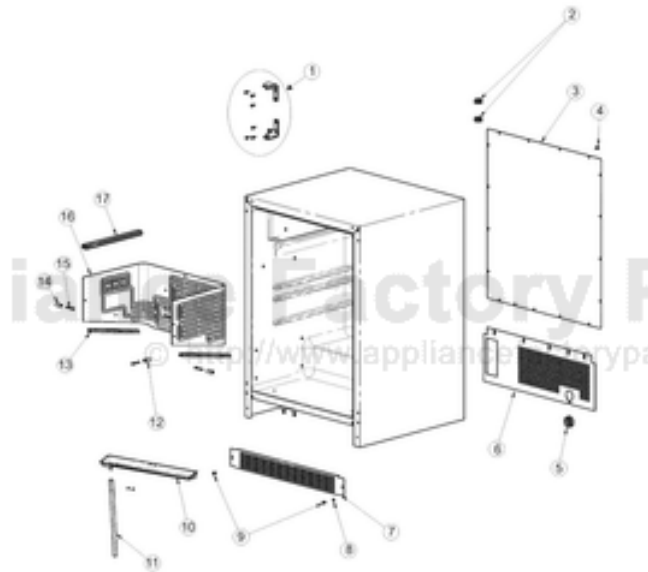

[Find Your VIKING Refrigerator Parts - Select From 341 Models](#)

----- Manual continues below -----