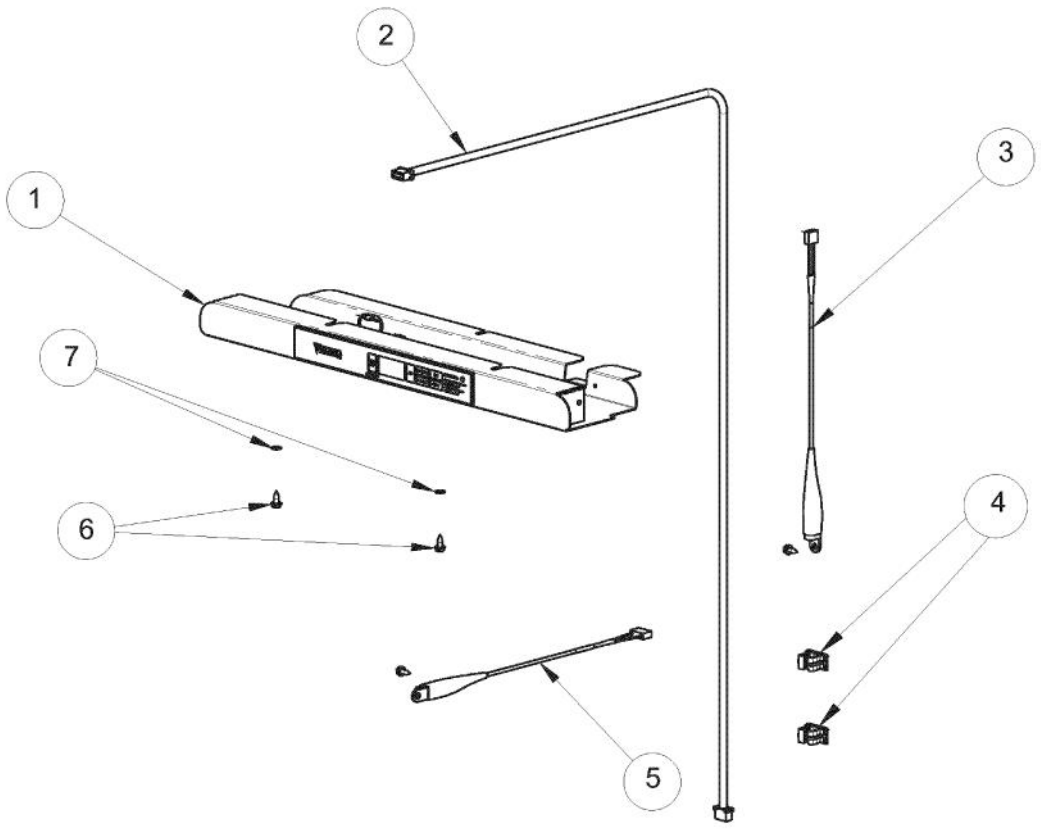

----- Manual continues below -----

Ref #	Part Number	Qty.	Description
1	009517-000	1	STANDARD HINGE, RIGHT TOP, CHROME
2	007640-000	2	PLASTIC WIRE CLIP
3	PW210010	1	CABINET BACK (VUWC140) X 42241648
4	PW200010	4	SCREW, LENS COVER (QTY OF 2)
5	009487-000	1	BUSHING
6	009488-000	1	BACK SHROUD
7	PS100115	1	LOUVERED GRILLE SERV ASM - BK
8	PW300274	2	WASHER, INDOOR
9	009489-000	2	NO.12 X 3/4 TYPE AB PHILLIPS SCREW, BLACK
10	PS100083	1	DRIP TRAY, BLACK 142 WC 42244429
	PW210012	1	DRIP TRAY & 2 POP RVT(VUWC)42242603
11	009490-000	1	DRAIN TUBE - BK
	PW240018	1	DRAIN TUBE (VUWC140) X 1010042A
12	009491-000	1	3/4 SPACER - BK
	PW200014	1	3/4 WHITE SPACER (41002929)
13	009492-000	2	EVAPORATOR TRIM - BK
	009493-000	2	EVAPORATOR TRIM - WH
14	009494-000	2	1 - 1/4 SPACER - BK
	PW200009	2	EVAPORATOR SPACER
15	PW300267	3	DRAFT TOWER MOUNTING SCREW (41006739) VUBD
16	009495-000	1	EVAPORATOR ASSEMBLY - BK
	009496-000	1	EVAPORATOR ASSEMBLY - WH
17	009497-000	1	HIGH VOLTAGE CONDUIT