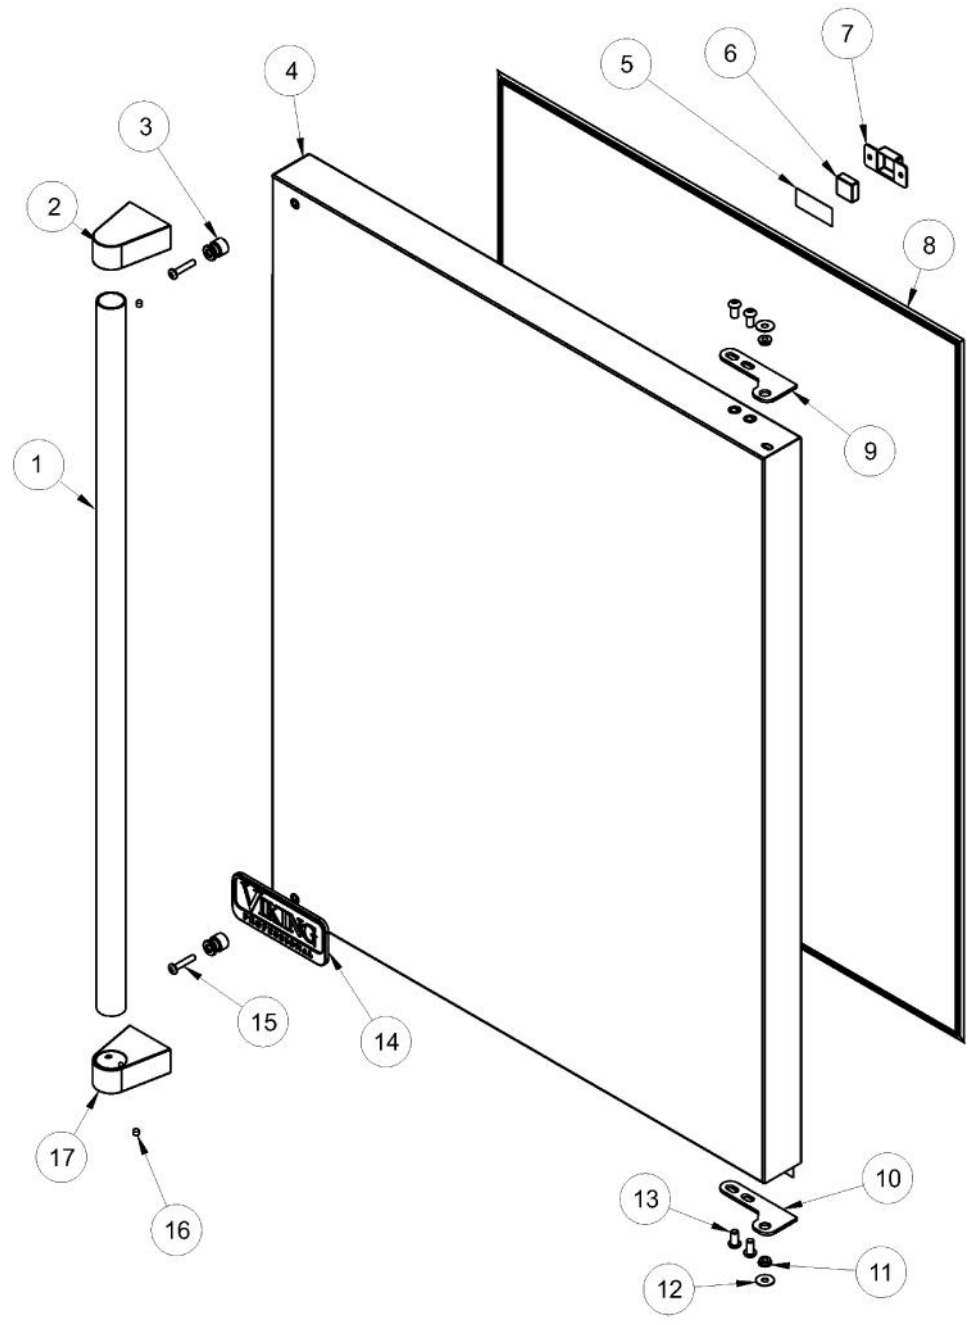

Ref #	Part Number	Qty.	Description
1	009519-000	1	HANDLE TUBE, SS
2	009669-000	2	END CAP W/SET SCREW
3	009641-000	2	VIKING HANDLE STAND-OFF STUD
4	009526-000	1	DOOR ASSEMBLY - RH, WH DR, WH GKT
	009527-000	1	DOOR ASSEMBLY - LH, WH DR, WH GKT
	009528-000	1	DOOR ASSEMBLY - RT
	009529-000	1	DOOR ASSEMBLY - LT
5	009762-000	1	3M TAPE, 1.75
6	009759-000	1	DOOR SWITCH MAGNET
7	010668-000	1	RETAINER, MAGNET
	010216-000	1	DOOR SWITCH MAGNET RETAINER
8	PW230005	1	GASKET, DOOR (VUWC140) X 42241280
	PW230124	1	MAGNETIC GASKET, BLACK
9	009780-000	1	OUTER CHUTE DOOR SKIN
10	009757-000	1	HINGE ADAPTER, BOTTOM, SS
11	009755-000	2	HINGE BUSHING
12	009761-000	2	WASHER, NYLON
13	010212-000	4	SCREW, 1/4-20 SS
14	PW230007	1	NAMEPLATE, PRO
15	PW300163	2	SCREW (VUIM150) 42243357
16	009644-000	2	SET SCREW
17	010211-000	1	END CAP BOT W/SS