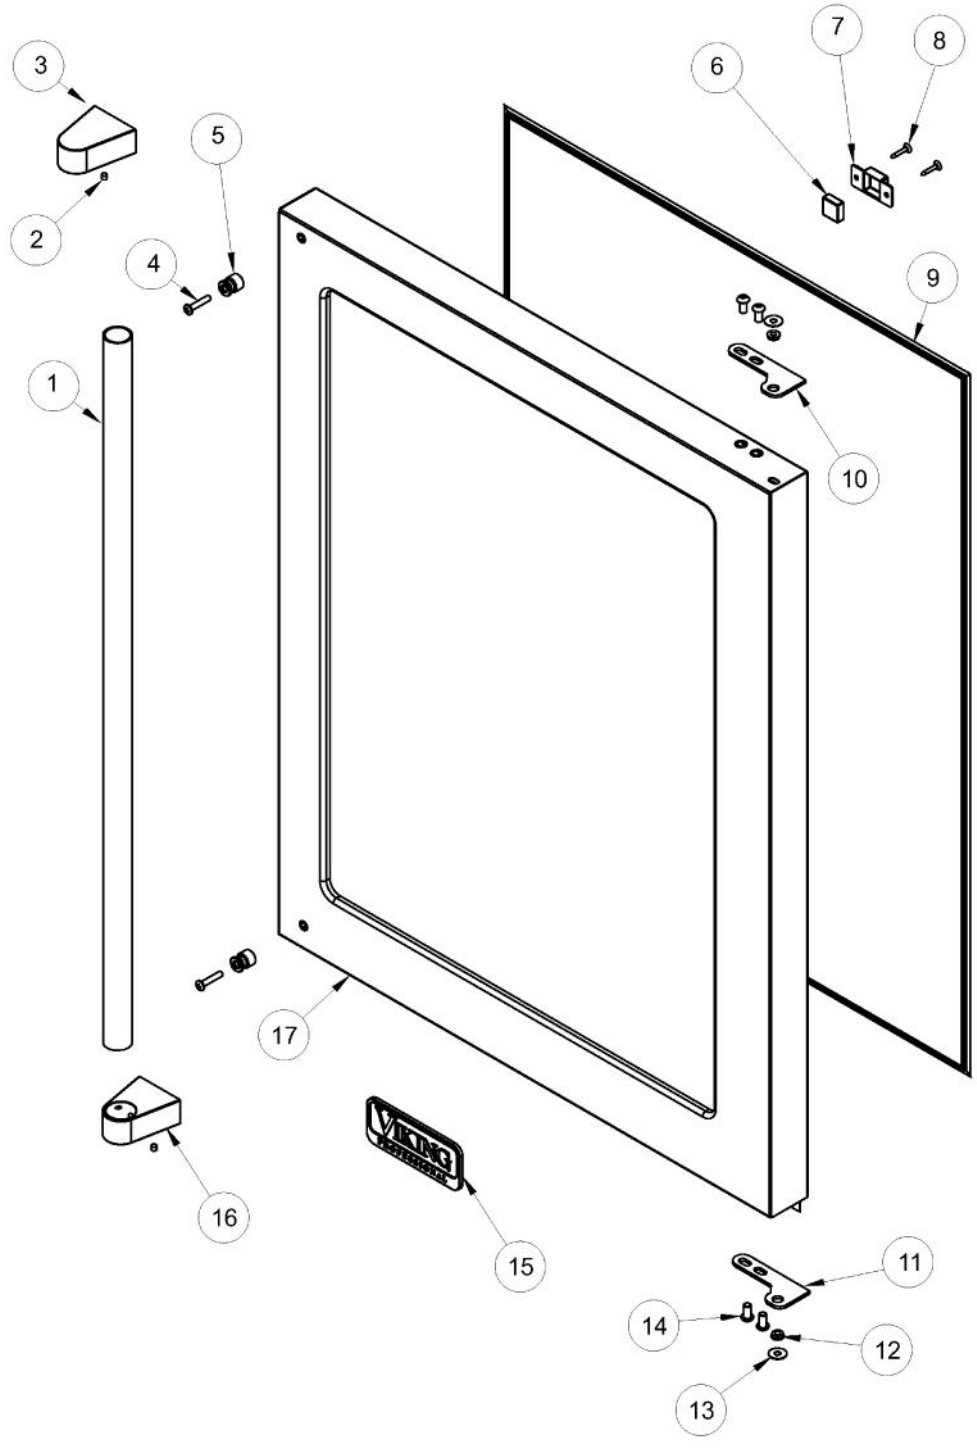

Ref #	Part Number	Qty.	Description
1	009519-000	1	HANDLE TUBE, SS
2	009644-000	2	SET SCREW
3	009669-000	1	END CAP W/SET SCREW
4	PW300163	2	SCREW (VUIM150) 42243357
5	009641-000	1	VIKING HANDLE STAND-OFF STUD
6	010216-000	1	DOOR SWITCH MAGNET RETAINER
7	009759-000	1	DOOR SWITCH MAGNET
8	010656-000	2	SCREW, NO.8 X 3/4 PH FLAT HEAD - BK
9	PW230124	1	MAGNETIC GASKET, BLACK
10	009760-000	1	HINGE ADAPTER, TOP, SS
11	009757-000	1	HINGE ADAPTER, BOTTOM, SS
12	009755-000	2	HINGE BUSHING
13	009761-000	2	WASHER, NYLON
14	010212-000	4	SCREW, 1/4-20 SS
15	PS230007	1	VIKING LOGO
16	010211-000	1	END CAP BOT W/SS
17	009530-000	1	RIGHT HAND DOOR ASSEMBLY, CLEAR, FOR 6BARE615
	009531-000	1	DOOR ASSEMBLY - LH CLEAR GLASS
	009532-000	1	DOOR ASSEMBLY - RH FLUTED GLASS
	009533-000	1	DOOR ASSEMBLY - LH FLUTED GLASS