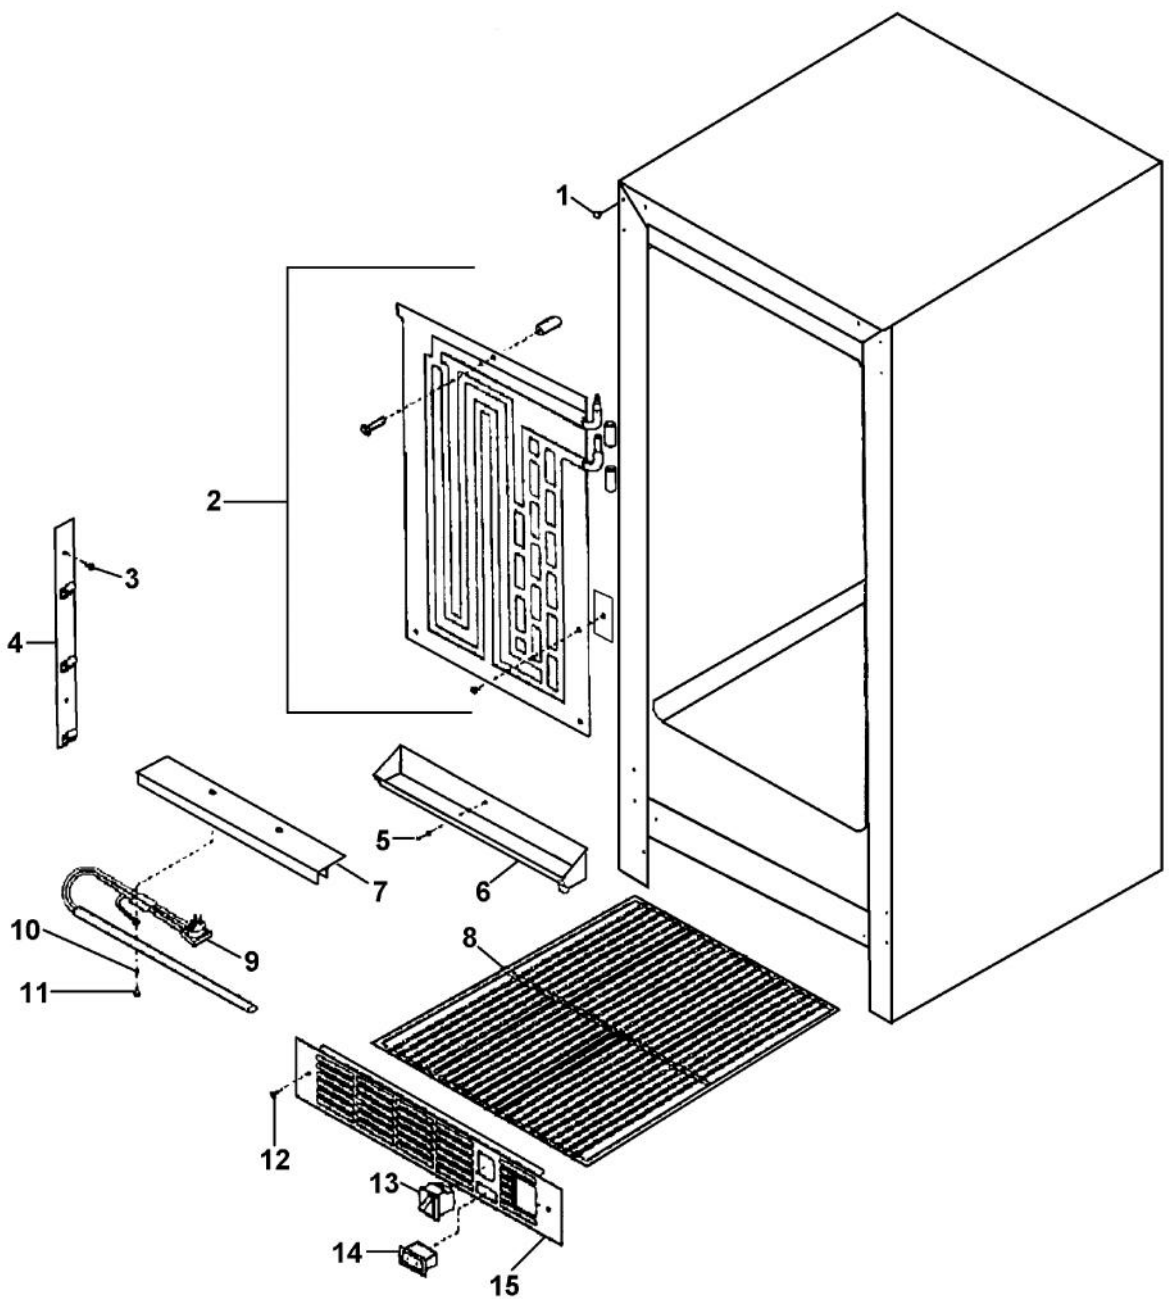

# VIKING VUAR151 Owner's Manual

[Shop genuine replacement parts for VIKING VUAR151](#)

[Find Your VIKING Refrigerator Parts - Select From 341 Models](#)

----- Manual continues below -----

Ref #	Part Number	Qty.	Description
1	NOT REPLACABLE		LABEL
2	PW240029		CONDENSER 42242893
3	PW300141		POP RIVET, SS (VUIM150) 42243617
4	PW240030		DRIER (42242894)
5	PW300152		FAN MOTOR ASSY (VUIM150) 42244701
6	PW210024		FAN SHROUD
7	PW240041		COMPRESSOR 15 (42242896)
8	PW300168		CARRIAGE BOLT (VUIM150) 42243618
9	PW300143		LOCK WASHER (VUIM150) 42243619
10	PW300169		LOCK NUT
11	PW240031		GROUND WIRE COMPRESSOR (42243623)
12	PW200027		NO. 8 STAR WASHER
13	PW200028		HEX HEAD SCREW
14	PW240007		PTC STARTER (VUWC140) 42242427
15	PW210025		BACK PANEL (42242897)
16	PW200004		SCREW LENS COVER 42243354
17	PW210014		DRIP PAN ASSY. (VUWC140)X42242055
18	PW240008		TERMINAL BLOCK VUWC140 42242407
19	PW200029		SCREW
20	PW240012		RUN CAPACITOR (VUWC140) 42242061
21	PW240033		SSAC CONTROL (AFTER 8/1/01)
22	PW240034		POWER CORD VUWC150 (41006714)
23	PW230004		THERMOSTAT KNOB (VUWC140)X42241950
24	PW200002		SCREW 8204905
25	PW240052		J TRAP
26	PW240035		DRAIN TUBE 41005383

Ref #	Part Number	Qty.	Description
1	PW300138		HOLE PLUG
2	PW240049		151 EVAP ASSY (42244612)
3	PW200004		SCREW LENS COVER 42243354
4	PW210026		RACK STRIP
5	PW200042		POP RIVET
6	PW210027		DRIP TRAY (42242903)
7	PW240037		LIGHT EXTRUSION 41005657
8	PW210028		WIRE SHELF 42243598
NI	PW210029		GLASS SHELF 42243597
NI	PW210030		WINE RACK 42243599
9	PW240048		AURA LIGHT ASSEMBLY
10	PW200043		LOCK WASHER
11	PW200008		SCREW
12	PW200003		SCREW 42242847 (PKG 20)
	PW300144		SCREW, GRILLE - WH (VUIM) 42243104
13	PW240016		ON / OFF SWITCH
	PW240039		LIGHT SWITCH - BLACK GRILLE
14	PW240040		ON / OFF SWITCH
15	PW210031		GRILLE-BLACK 42242909
	PW210032		GRILLE-WHITE (41005742)
NI	PW300251		LEVELING LEGS