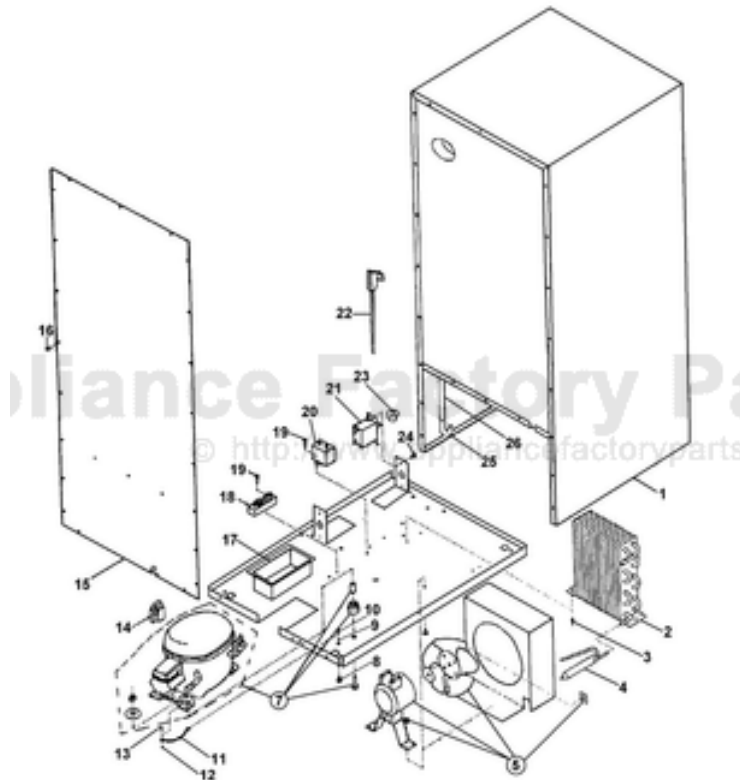

# VIKING VUAR151 Owner's Manual

[Shop genuine replacement parts for VIKING VUAR151](#)

[Find Your VIKING Refrigerator Parts - Select From 341 Models](#)

----- Manual continues below -----

Ref #	Part Number	Qty.	Description
1	NOT REPLACABLE		LABEL
2	PW240029		CONDENSER 42242893
3	PW300141		POP RIVET, SS (VUIM150) 42243617
4	PW240030		DRIER (42242894)
5	PW300152		FAN MOTOR ASSY (VUIM150) 42244701
6	PW210024		FAN SHROUD
7	PW240041		COMPRESSOR 15 (42242896)
8	PW300168		CARRIAGE BOLT (VUIM150) 42243618
9	PW300143		LOCK WASHER (VUIM150) 42243619
10	PW300169		LOCK NUT
11	PW240031		GROUND WIRE COMPRESSOR (42243623)
12	PW200027		NO. 8 STAR WASHER
13	PW200028		HEX HEAD SCREW
14	PW240007		PTC STARTER (VUWC140) 42242427
15	PW210025		BACK PANEL (42242897)
16	PW200004		SCREW LENS COVER 42243354
17	PW210014		DRIP PAN ASSY. (VUWC140)X42242055
18	PW240008		TERMINAL BLOCK VUWC140 42242407
19	PW200029		SCREW
20	PW240012		RUN CAPACITOR (VUWC140) 42242061
21	PW240033		SSAC CONTROL (AFTER 8/1/01)
22	PW240034		POWER CORD VUWC150 (41006714)
23	PW230004		THERMOSTAT KNOB (VUWC140)X42241950
24	PW200002		SCREW 8204905
25	PW240052		J TRAP
26	PW240035		DRAIN TUBE 41005383