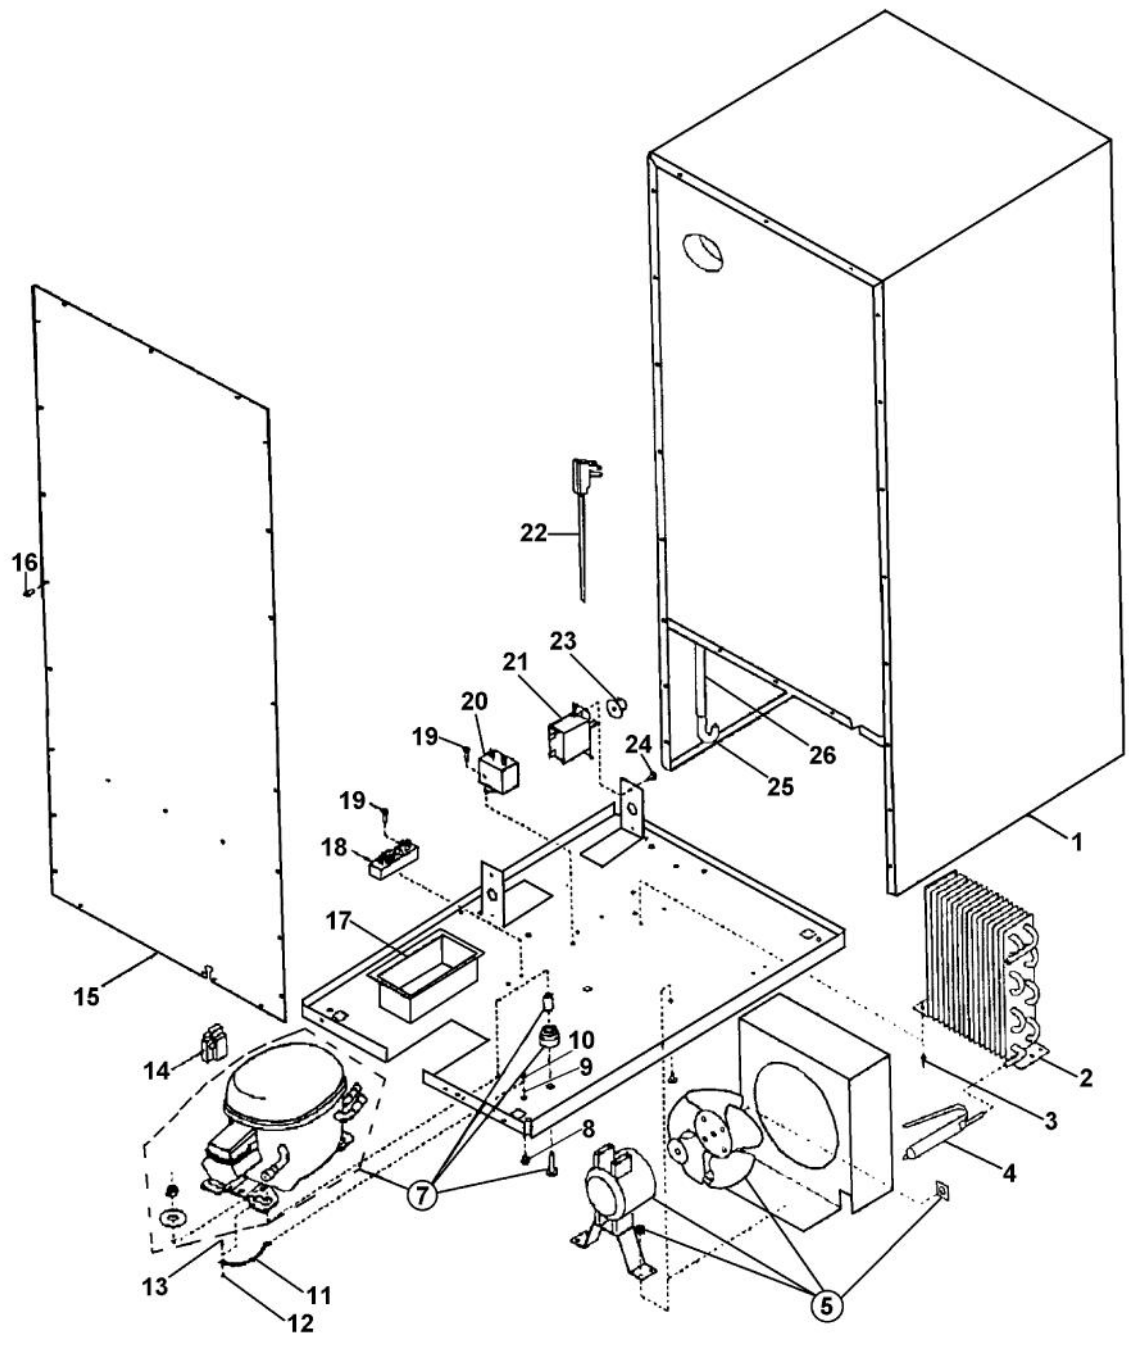

# VIKING VUAR151 Owner's Manual

[Shop genuine replacement parts for VIKING VUAR151](#)

[Find Your VIKING Refrigerator Parts - Select From 341 Models](#)

----- Manual continues below -----

Ref #	Part Number	Qty.	Description
1	NOT REPLACABLE		LABEL
2	PW240029		CONDENSER 42242893
3	PW300141		POP RIVET, SS (VUIM150) 42243617
4	PW240030		DRIER (42242894)
5	PW300152		FAN MOTOR ASSY (VUIM150) 42244701
6	PW210024		FAN SHROUD
7	PW240041		COMPRESSOR 15 (42242896)
8	PW300168		CARRIAGE BOLT (VUIM150) 42243618
9	PW300143		LOCK WASHER (VUIM150) 42243619
10	PW300169		LOCK NUT
11	PW240031		GROUND WIRE COMPRESSOR (42243623)
12	PW200027		NO. 8 STAR WASHER
13	PW200028		HEX HEAD SCREW
14	PW240007		PTC STARTER (VUWC140) 42242427
15	PW210025		BACK PANEL (42242897)
16	PW200004		SCREW LENS COVER 42243354
17	PW210014		DRIP PAN ASSY. (VUWC140)X42242055
18	PW240008		TERMINAL BLOCK VUWC140 42242407
19	PW200029		SCREW
20	PW240012		RUN CAPACITOR (VUWC140) 42242061
21	PW240033		SSAC CONTROL (AFTER 8/1/01)
22	PW240034		POWER CORD VUWC150 (41006714)
23	PW230004		THERMOSTAT KNOB (VUWC140)X42241950
24	PW200002		SCREW 8204905
25	PW240052		J TRAP
26	PW240035		DRAIN TUBE 41005383

Ref #	Part Number	Qty.	Description
1	PW300138		HOLE PLUG
2	PW240049		151 EVAP ASSY (42244612)
3	PW200004		SCREW LENS COVER 42243354
4	PW210026		RACK STRIP
5	PW200042		POP RIVET
6	PW210027		DRIP TRAY (42242903)
7	PW240037		LIGHT EXTRUSION 41005657
8	PW210028		WIRE SHELF 42243598
NI	PW210029		GLASS SHELF 42243597
NI	PW210030		WINE RACK 42243599
9	PW240048		AURA LIGHT ASSEMBLY
10	PW200043		LOCK WASHER
11	PW200008		SCREW
12	PW200003		SCREW 42242847 (PKG 20)
	PW300144		SCREW, GRILLE - WH (VUIM) 42243104
13	PW240016		ON / OFF SWITCH
	PW240039		LIGHT SWITCH - BLACK GRILLE
14	PW240040		ON / OFF SWITCH
15	PW210031		GRILLE-BLACK 42242909
	PW210032		GRILLE-WHITE (41005742)
NI	PW300251		LEVELING LEGS