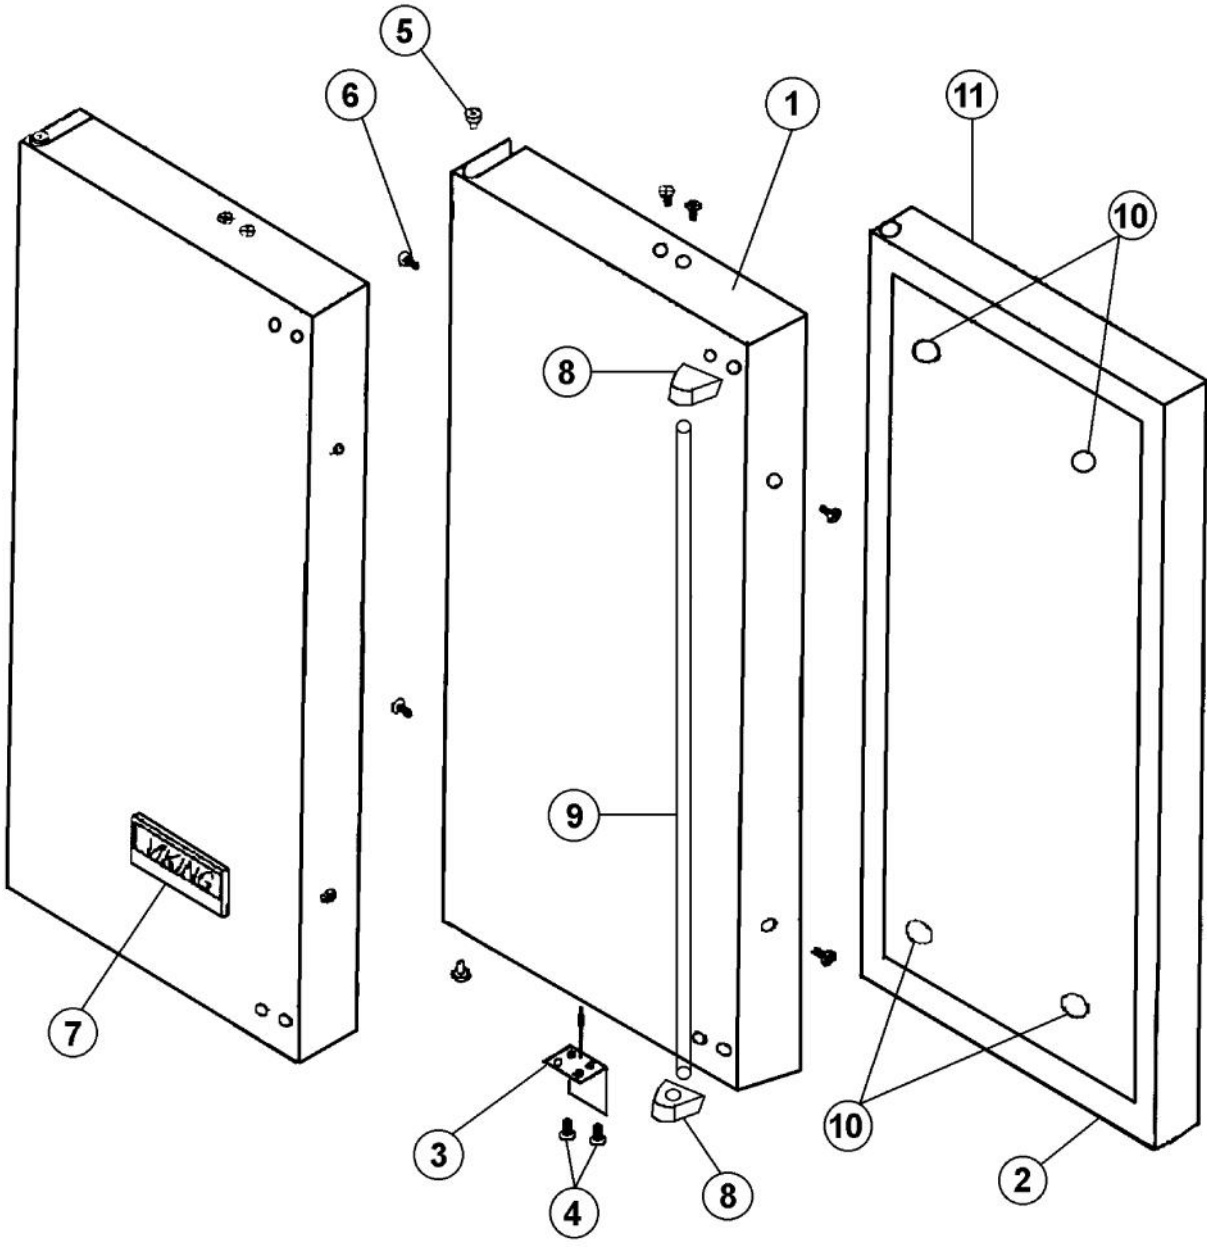

# VIKING VUAR151 Owner's Manual

[Shop genuine replacement parts for VIKING VUAR151](#)

[Find Your VIKING Refrigerator Parts - Select From 341 Models](#)

----- Manual continues below -----

Ref #	Part Number	Qty.	Description
1	NOT REPLACABLE		LABEL
2	PW240029		CONDENSER 42242893
3	PW300141		POP RIVET, SS (VUIM150) 42243617
4	PW240030		DRIER (42242894)
5	PW300152		FAN MOTOR ASSY (VUIM150) 42244701
6	PW210024		FAN SHROUD
7	PW240041		COMPRESSOR 15 (42242896)
8	PW300168		CARRIAGE BOLT (VUIM150) 42243618
9	PW300143		LOCK WASHER (VUIM150) 42243619
10	PW300169		LOCK NUT
11	PW240031		GROUND WIRE COMPRESSOR (42243623)
12	PW200027		NO. 8 STAR WASHER
13	PW200028		HEX HEAD SCREW
14	PW240007		PTC STARTER (VUWC140) 42242427
15	PW210025		BACK PANEL (42242897)
16	PW200004		SCREW LENS COVER 42243354
17	PW210014		DRIP PAN ASSY. (VUWC140)X42242055
18	PW240008		TERMINAL BLOCK VUWC140 42242407
19	PW200029		SCREW
20	PW240012		RUN CAPACITOR (VUWC140) 42242061
21	PW240033		SSAC CONTROL (AFTER 8/1/01)
22	PW240034		POWER CORD VUWC150 (41006714)
23	PW230004		THERMOSTAT KNOB (VUWC140)X42241950
24	PW200002		SCREW 8204905
25	PW240052		J TRAP
26	PW240035		DRAIN TUBE 41005383

Ref #	Part Number	Qty.	Description
1	PW300138		HOLE PLUG
2	PW240049		151 EVAP ASSY (42244612)
3	PW200004		SCREW LENS COVER 42243354
4	PW210026		RACK STRIP
5	PW200042		POP RIVET
6	PW210027		DRIP TRAY (42242903)
7	PW240037		LIGHT EXTRUSION 41005657
8	PW210028		WIRE SHELF 42243598
NI	PW210029		GLASS SHELF 42243597
NI	PW210030		WINE RACK 42243599
9	PW240048		AURA LIGHT ASSEMBLY
10	PW200043		LOCK WASHER
11	PW200008		SCREW
12	PW200003		SCREW 42242847 (PKG 20)
	PW300144		SCREW, GRILLE - WH (VUIM) 42243104
13	PW240016		ON / OFF SWITCH
	PW240039		LIGHT SWITCH - BLACK GRILLE
14	PW240040		ON / OFF SWITCH
15	PW210031		GRILLE-BLACK 42242909
	PW210032		GRILLE-WHITE (41005742)
NI	PW300251		LEVELING LEGS