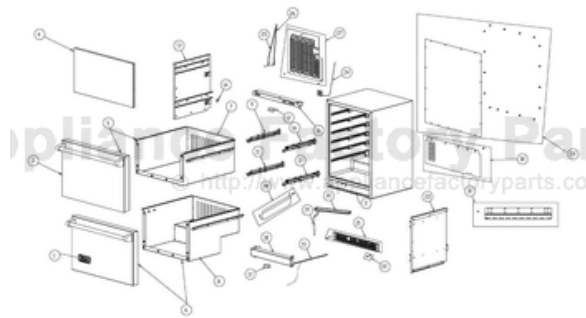

[Find Your VIKING Refrigerator Parts - Select From 341 Models](http://www.appliancefactoryparts.com)

----- Manual continues below -----

Ref #	Part Number	Qty.	Description
1	PE010058		4 1/2LOGO/VIKING PROF XBKX (ADV
2	PS100127		BOTTOM ENCLOSURE
3	PS100050		DOOR ASSEMBLY VURD140 (42246079)
4	PS100095		DOOR GASKER - BK
5	PS100097		UPPER DRAWER DOOR ASSEMBLY REF DRAWER (4224607...
6	PS100099		BOTTOM DRAWER DOOR ASSEMBLY REF. DRAWER (42246...
7	PS100100		TOP DRAWER - SS
8	PS100101		BOTTOM DRAWER - SS
9	PS100102		SSAC THERMOSTAT REF. DRAWER (42245144)
10	PS100103		TOP SLIDE - RIGHT REF. DRAWER
11	PS100104		BOTTOM SLIDE - LEFT REF. DRAWER
12	PS100105		BOTTOM SLIDE - RIGHT REF. DRAWER
13	PS100106		LINER SHIELD - LH REF. DRAWER (42245762)
14	PS100107		LIGHT SWITCH - WH
15	PS100108		LED LIGHT HARNESS
16	PS100109		DIGITAL DISPLAY REF. DRAWER (42246123)
17	PS100110		LED LIGHTS
18	PS100111		CROSS PIECE/ANTI SWEAT HEATER-SS REF. DRAWER (422...
	PS100112		CROSS PIECE/ANTI SWEAT HEATER-BK REF. DRAWER (422...
19	PS100113		DRAIN TUBE
20	PS100114		DRIP TRAY SERV ASM - WH
21	PS100115		LOUVERED GRILLE SERV ASM - BK
22	PS100116		GRILLE SCREWS REF. DRAWER (8205678)
	PS100117		GRILLE STAR WASHER REF. DRAWER (8205115)
23	PS100118		LINER SHIELD-RH REF. DRAWER (42245770)
24	PS100119		12 VOLT FAN REF. DRAWER
25	PS100120		SUB TO 005778-000 - SSAC THERMOSTAT REF. DRAWER (4...
26	PS100121		DEFROST THERMISTOR REF. DRAWER (42245145)
27	PS100122		EVAPORATOR ASSEMBLY
28	PS100123		FRONT SHROUD REF. DRAWER (42245612)
29	PW210050		BACK PANEL
30	PS100125		BACK SHROUD
31	PS100126		ANTI TIP DEVICE REF. DRAWER (42245773)
NI	014630-000		DRIP PAN SERV. ASM