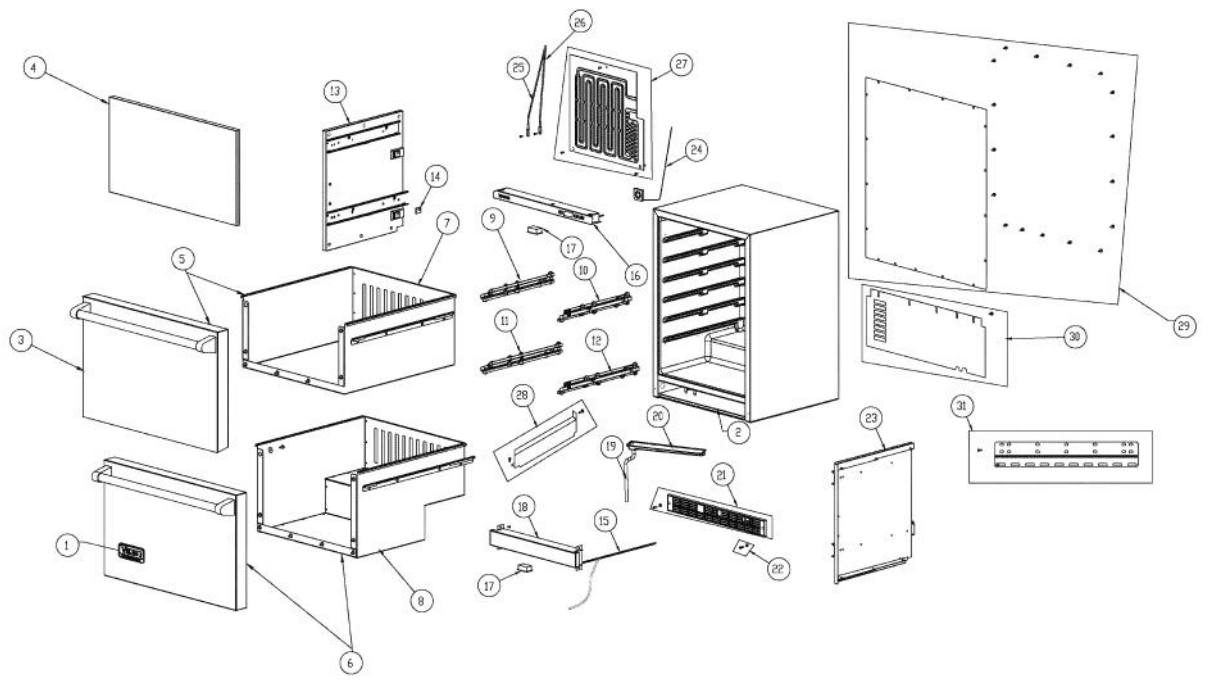

[Find Your VIKING Refrigerator Parts - Select From 341 Models](http://www.appliancefactoryparts.com)

----- Manual continues below -----

Ref #	Part Number	Qty.	Description
1	PE010058		4 1/2LOGO/VIKING PROF XBKX (ADV
2	PS100127		BOTTOM ENCLOSURE
3	PS100050		DOOR ASSEMBLY VURD140 (42246079)
4	PS100095		DOOR GASKER - BK
5	PS100097		UPPER DRAWER DOOR ASSEMBLY REF DRAWER (4224607...
6	PS100099		BOTTOM DRAWER DOOR ASSEMBLY REF. DRAWER (42246...
7	PS100100		TOP DRAWER - SS
8	PS100101		BOTTOM DRAWER - SS
9	PS100102		SSAC THERMOSTAT REF. DRAWER (42245144)
10	PS100103		TOP SLIDE - RIGHT REF. DRAWER
11	PS100104		BOTTOM SLIDE - LEFT REF. DRAWER
12	PS100105		BOTTOM SLIDE - RIGHT REF. DRAWER
13	PS100106		LINER SHIELD - LH REF. DRAWER (42245762)
14	PS100107		LIGHT SWITCH - WH
15	PS100108		LED LIGHT HARNESS
16	PS100109		DIGITAL DISPLAY REF. DRAWER (42246123)
17	PS100110		LED LIGHTS
18	PS100111		CROSS PIECE/ANTI SWEAT HEATER-SS REF. DRAWER (422...
	PS100112		CROSS PIECE/ANTI SWEAT HEATER-BK REF. DRAWER (422...
19	PS100113		DRAIN TUBE
20	PS100114		DRIP TRAY SERV ASM - WH
21	PS100115		LOUVERED GRILLE SERV ASM - BK
22	PS100116		GRILLE SCREWS REF. DRAWER (8205678)
	PS100117		GRILLE STAR WASHER REF. DRAWER (8205115)
23	PS100118		LINER SHIELD-RH REF. DRAWER (42245770)
24	PS100119		12 VOLT FAN REF. DRAWER
25	PS100120		SUB TO 005778-000 - SSAC THERMOSTAT REF. DRAWER (4...
26	PS100121		DEFROST THERMISTOR REF. DRAWER (42245145)
27	PS100122		EVAPORATOR ASSEMBLY
28	PS100123		FRONT SHROUD REF. DRAWER (42245612)
29	PW210050		BACK PANEL
30	PS100125		BACK SHROUD
31	PS100126		ANTI TIP DEVICE REF. DRAWER (42245773)
NI	014630-000		DRIP PAN SERV. ASM