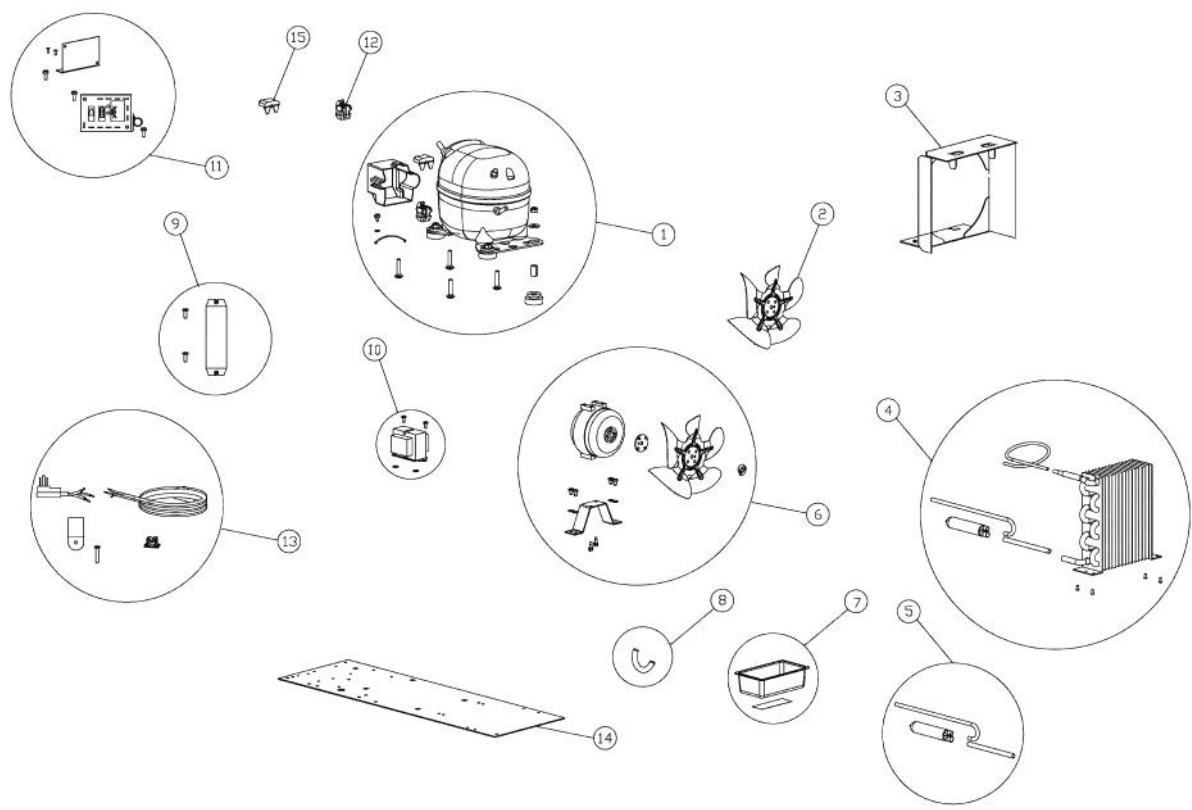

[Find Your VIKING Refrigerator Parts - Select From 341 Models](http://www.appliancefactoryparts.com)

----- Manual continues below -----

Ref #	Part Number	Qty.	Description
1	PE010058		4 1/2LOGO/VIKING PROF XBKX (ADV
2	PS100127		BOTTOM ENCLOSURE
3	PS100050		DOOR ASSEMBLY VURD140 (42246079)
4	PS100095		DOOR GASKER - BK
5	PS100097		UPPER DRAWER DOOR ASSEMBLY REF DRAWER (4224607...
6	PS100099		BOTTOM DRAWER DOOR ASSEMBLY REF. DRAWER (42246...
7	PS100100		TOP DRAWER - SS
8	PS100101		BOTTOM DRAWER - SS
9	PS100102		SSAC THERMOSTAT REF. DRAWER (42245144)
10	PS100103		TOP SLIDE - RIGHT REF. DRAWER
11	PS100104		BOTTOM SLIDE - LEFT REF. DRAWER
12	PS100105		BOTTOM SLIDE - RIGHT REF. DRAWER
13	PS100106		LINER SHIELD - LH REF. DRAWER (42245762)
14	PS100107		LIGHT SWITCH - WH
15	PS100108		LED LIGHT HARNESS
16	PS100109		DIGITAL DISPLAY REF. DRAWER (42246123)
17	PS100110		LED LIGHTS
18	PS100111		CROSS PIECE/ANTI SWEAT HEATER-SS REF. DRAWER (422...
	PS100112		CROSS PIECE/ANTI SWEAT HEATER-BK REF. DRAWER (422...
19	PS100113		DRAIN TUBE
20	PS100114		DRIP TRAY SERV ASM - WH
21	PS100115		LOUVERED GRILLE SERV ASM - BK
22	PS100116		GRILLE SCREWS REF. DRAWER (8205678)
	PS100117		GRILLE STAR WASHER REF. DRAWER (8205115)
23	PS100118		LINER SHIELD-RH REF. DRAWER (42245770)
24	PS100119		12 VOLT FAN REF. DRAWER
25	PS100120		SUB TO 005778-000 - SSAC THERMOSTAT REF. DRAWER (4...
26	PS100121		DEFROST THERMISTOR REF. DRAWER (42245145)
27	PS100122		EVAPORATOR ASSEMBLY
28	PS100123		FRONT SHROUD REF. DRAWER (42245612)
29	PW210050		BACK PANEL
30	PS100125		BACK SHROUD
31	PS100126		ANTI TIP DEVICE REF. DRAWER (42245773)
NI	014630-000		DRIP PAN SERV. ASM