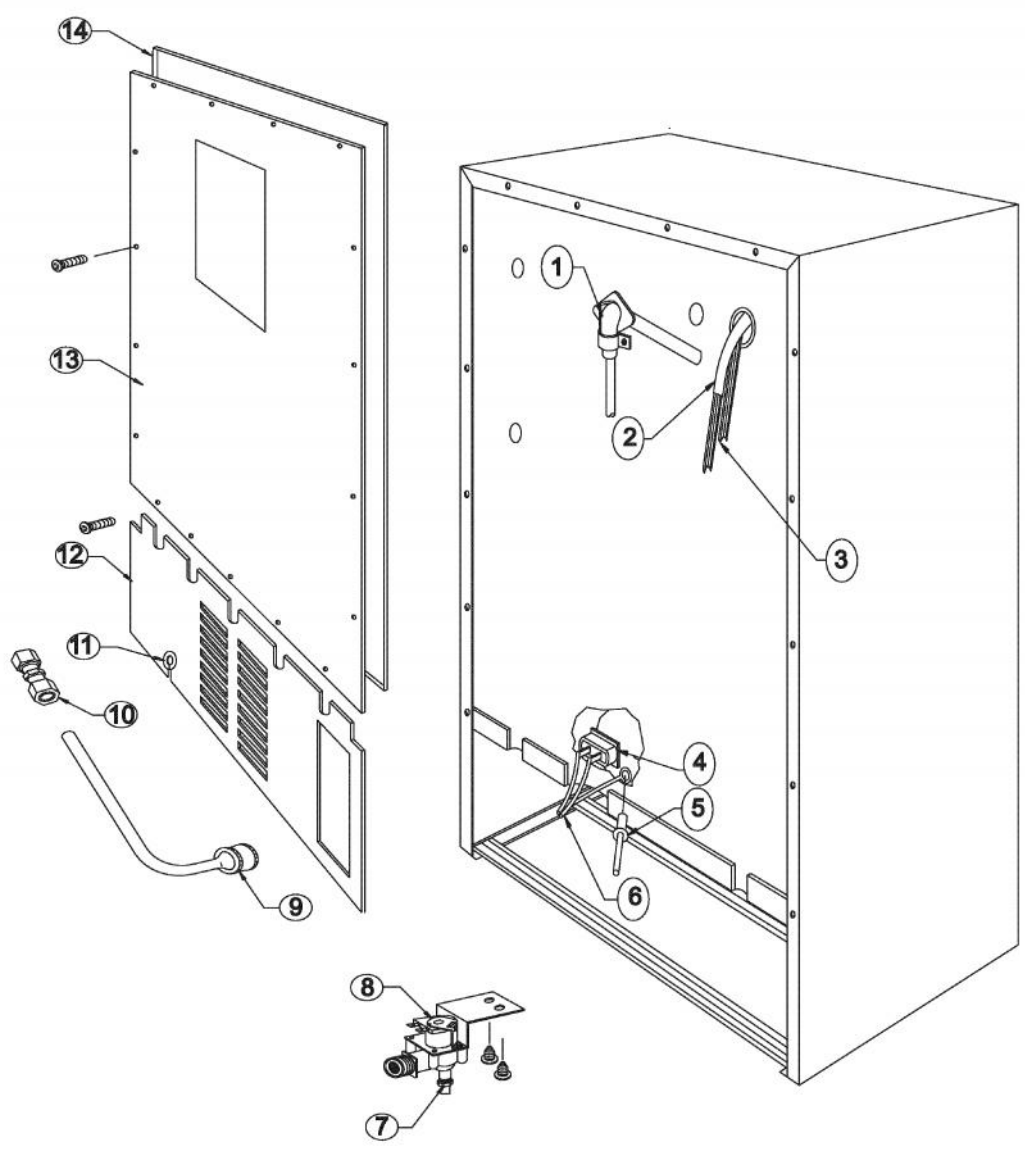

Ref #	Part Number	Qty.	Description
1	005834-000	1	WATER FILL TUBE - 42242053
2	005846-000	1	WIRING HARNESS I/M - 42242058
3	007650-000	1	THERMISTOR HARNESS EXTENTION - 42245161
4	005833-000	1	INTERIOR LAMP SOCKET - 42242052
5	007635-000	1	ADHESIVE TAPE - 41003698
6	005851-000	1	LIGHT HARNESS W/RIVETS - 42243349
7	007646-000	1	FERRULE NUT - 41002002
8	005849-000	1	WATER VALVE W/SCREWS - 42242123
9	005847-000	1	WATER FILL ADAPTER - 42242060
10	007645-000	1	BRASS UNION - 41004671
11	007644-000	1	GROMMET - 41002241
12	003448-000	1	BOTTOM BACK SHROUD W/SCREWS - 42245590
13	008563-000	1	BACK PANEL W/SCREWS SS - 42243344
14	008566-000	1	FOAM TAPE 96 - 42246094