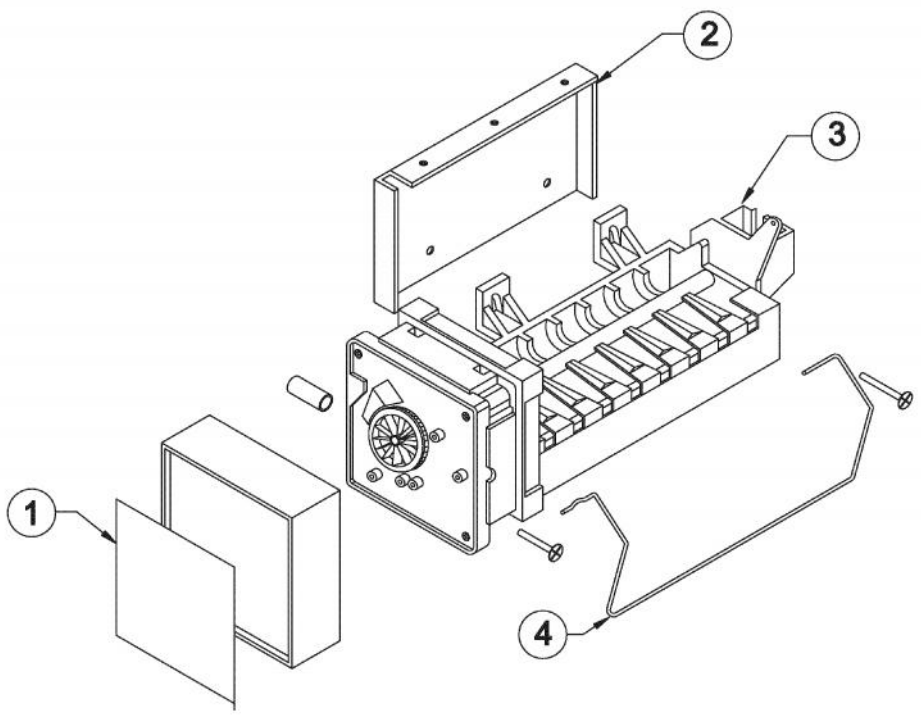

----- Manual continues below -----

Ref #	Part Number	Qty.	Description
1	007614-000	1	EVAPORATOR FAN - 42245142
2	007652-000	1	BLOWER GUARD ASSEMBLY- 42245143
3	005778-000	1	EVAPORATOR THERMISTOR (42245144)
4	PS100121	1	DEFROST THERMISTOR REF. DRAWER (42245145)
5	007627-000	1	EVAPORATOR ASSEMBLY - 42245146
6	005828-000	1	EVAPORATOR TRIM XWHX - 42241383
7	003477-000	1	FREEZER DOOR LATCH (42245877)
8	PW210052	1	FRONT SHROUD
9	008167-000	6	TRIM SCREWS SS (PACKAGE OF 6)
10	PW220001	1	LIGHT SHIELD (VUWC140)X42242070
11	PW240014	1	LIGHT BULB 15 WATT VUWC 2240004A
12	PW220002	1	LENS COVER,INTER. LGT(VUWC)42242035
13	007628-000	1	THERMOSTAT - 42244638
14	007629-000	1	THERMOSTAT BRACKET XBK - 42245087
15	PW230004	1	THERMOSTAT KNOB (VUWC140)X42241950
16	003448-000	1	BOTTOM BACK SHROUD W/SCREWS - 42245590
17	PW230012	1	LIGHT SWITCH, PLUNGER XBKX 42242915
18	007620-000	1	TEMPERTURE ADJUSTMENT COLLAR - 42245152
19	007618-000	1	DRAIN FUNNEL - 42245153
20	PW220009	1	DRAIN TUBE J-TRAP (42242901)
21	PS100077	1	J TRAP 142 WC
22	005233-000	1	FREEZER DOOR HINGE W/SCREWS - 42245156
23	004467-000	1	FREEZER DOOR (42245595)
24	007635-000	1	ADHESIVE TAPE - 41003698
25	007636-000	1	MAGNETIC STRICKER - 41003679

Ref #	Part Number	Qty.	Description
1	007616-000	1	ICEMAKER COVER XSS - 42245591
2	007622-000	1	ICEMAKER BRACKET - 42245157
3	005779-000	1	ICE MAKER
4	005848-000	1	ICEMAKER BIN ARM - 42242104

Ref #	Part Number	Qty.	Description
1	007617-000	1	ICE BUCKET CLEAR - 42245154
2	007621-000	1	ICE BUCKET SHELF XWH - 42245149
3	007619-000	1	COMPLETE SEPARATOR ASSEMBLY - 42245150
4	005783-000	1	WIRE SHELF (42245881)
5	007630-000	1	SEPARATOR STRIP XSS - 42245592