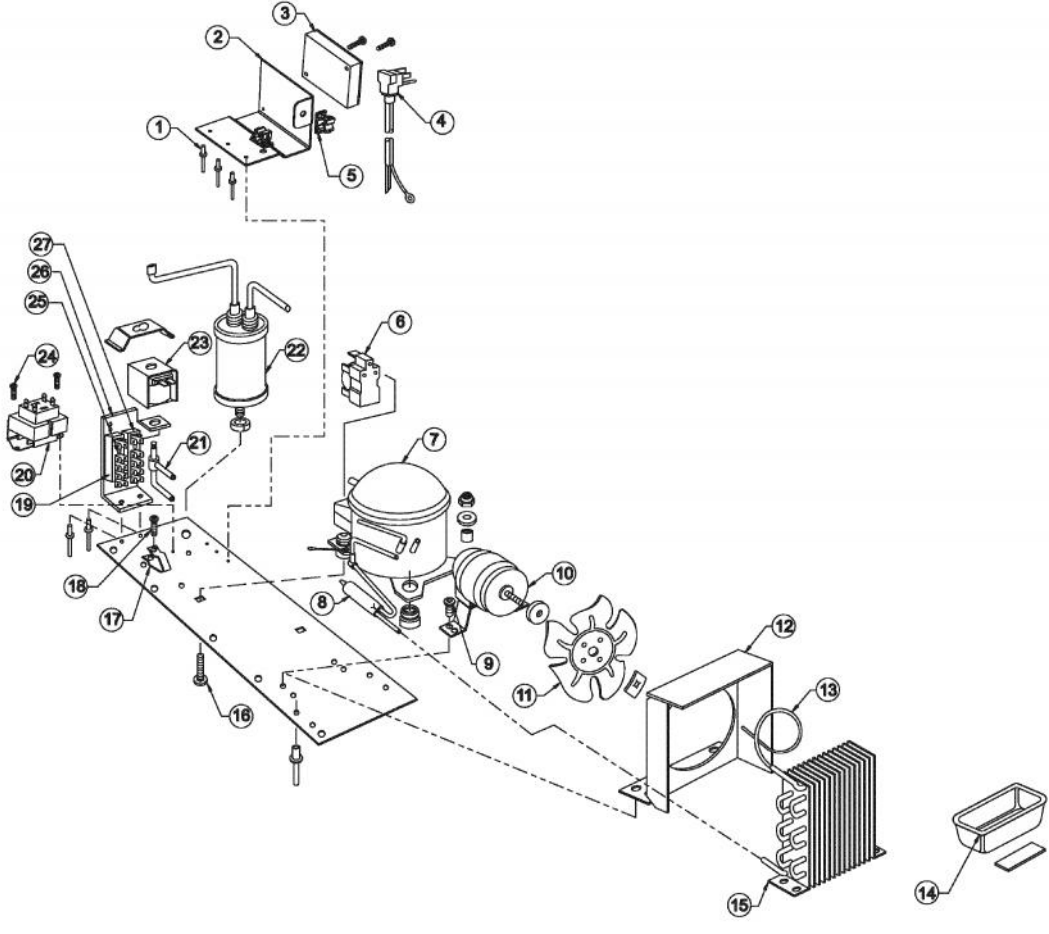

----- Manual continues below -----

Ref #	Part Number	Qty.	Description
1	007614-000	1	EVAPORATOR FAN - 42245142
2	007652-000	1	BLOWER GUARD ASSEMBLY- 42245143
3	005778-000	1	EVAPORATOR THERMISTOR (42245144)
4	PS100121	1	DEFROST THERMISTOR REF. DRAWER (42245145)
5	007627-000	1	EVAPORATOR ASSEMBLY - 42245146
6	005828-000	1	EVAPORATOR TRIM XWHX - 42241383
7	003477-000	1	FREEZER DOOR LATCH (42245877)
8	PW210052	1	FRONT SHROUD
9	008167-000	6	TRIM SCREWS SS (PACKAGE OF 6)
10	PW220001	1	LIGHT SHIELD (VUWC140)X42242070
11	PW240014	1	LIGHT BULB 15 WATT VUWC 2240004A
12	PW220002	1	LENS COVER,INTER. LGT(VUWC)42242035
13	007628-000	1	THERMOSTAT - 42244638
14	007629-000	1	THERMOSTAT BRACKET XBK - 42245087
15	PW230004	1	THERMOSTAT KNOB (VUWC140)X42241950
16	003448-000	1	BOTTOM BACK SHROUD W/SCREWS - 42245590
17	PW230012	1	LIGHT SWITCH, PLUNGER XBKX 42242915
18	007620-000	1	TEMPERTURE ADJUSTMENT COLLAR - 42245152
19	007618-000	1	DRAIN FUNNEL - 42245153
20	PW220009	1	DRAIN TUBE J-TRAP (42242901)
21	PS100077	1	J TRAP 142 WC
22	005233-000	1	FREEZER DOOR HINGE W/SCREWS - 42245156
23	004467-000	1	FREEZER DOOR (42245595)
24	007635-000	1	ADHESIVE TAPE - 41003698
25	007636-000	1	MAGNETIC STRICKER - 41003679

Ref #	Part Number	Qty.	Description
1	007616-000	1	ICEMAKER COVER XSS - 42245591
2	007622-000	1	ICEMAKER BRACKET - 42245157
3	005779-000	1	ICE MAKER
4	005848-000	1	ICEMAKER BIN ARM - 42242104

Ref #	Part Number	Qty.	Description
1	007617-000	1	ICE BUCKET CLEAR - 42245154
2	007621-000	1	ICE BUCKET SHELF XWH - 42245149
3	007619-000	1	COMPLETE SEPARATOR ASSEMBLY - 42245150
4	005783-000	1	WIRE SHELF (42245881)
5	007630-000	1	SEPARATOR STRIP XSS - 42245592