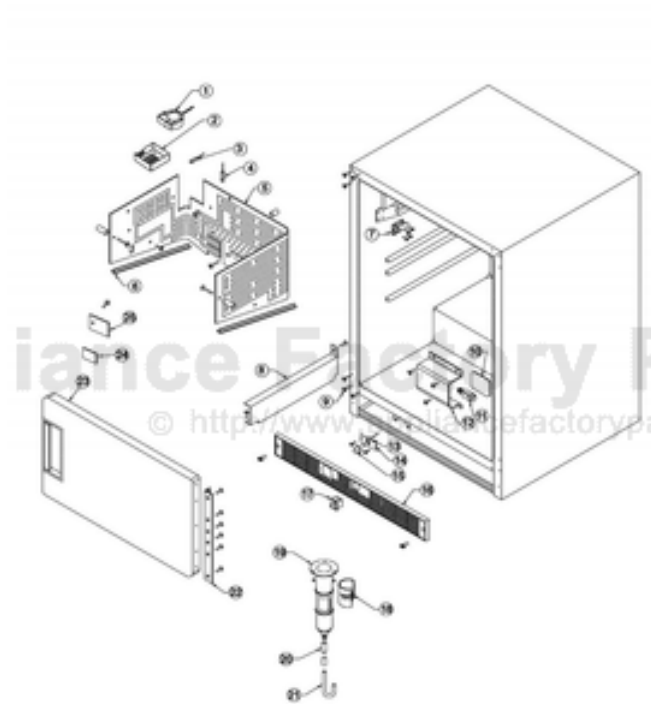

[Find Your VIKING Refrigerator Parts - Select From 341 Models](#)

----- Manual continues below -----