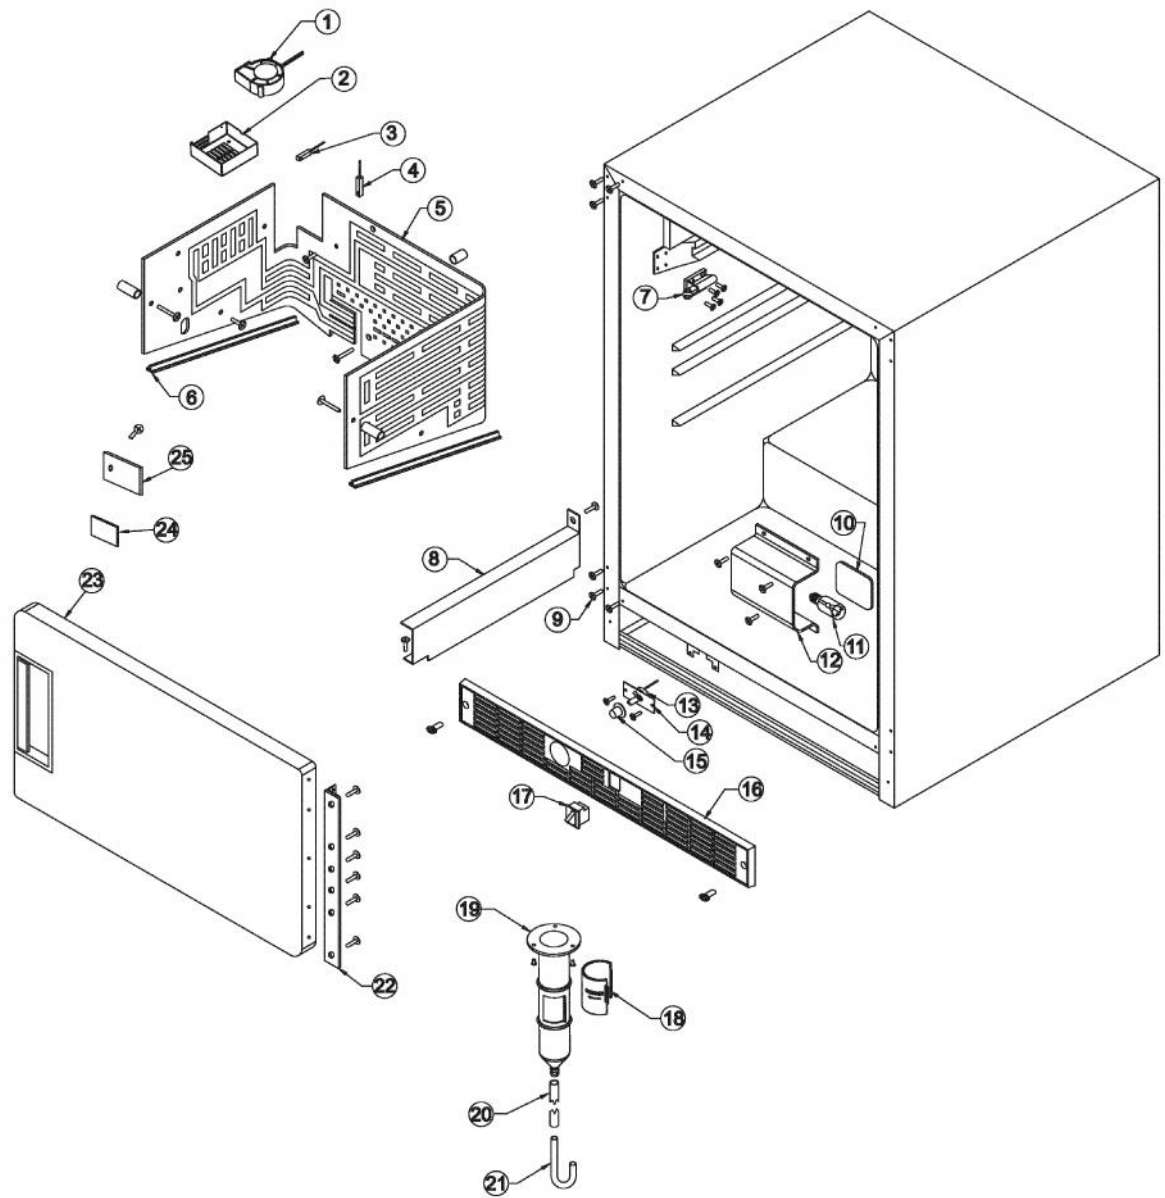

----- Manual continues below -----

Ref #	Part Number	Qty.	Description
1	007614-000	1	EVAPORATOR FAN - 42245142
2	007652-000	1	BLOWER GUARD ASSEMBLY- 42245143
3	005778-000	1	EVAPORATOR THERMISTOR (42245144)
4	PS100121	1	DEFROST THERMISTOR REF. DRAWER (42245145)
5	007627-000	1	EVAPORATOR ASSEMBLY - 42245146
6	005828-000	1	EVAPORATOR TRIM XWHX - 42241383
7	003477-000	1	FREEZER DOOR LATCH (42245877)
8	PW210052	1	FRONT SHROUD
9	008167-000	6	TRIM SCREWS SS (PACKAGE OF 6)
10	PW220001	1	LIGHT SHIELD (VUWC140)X42242070
11	PW240014	1	LIGHT BULB 15 WATT VUWC 2240004A
12	PW220002	1	LENS COVER,INTER. LGT(VUWC)42242035
13	007628-000	1	THERMOSTAT - 42244638
14	007629-000	1	THERMOSTAT BRACKET XBK - 42245087
15	PW230004	1	THERMOSTAT KNOB (VUWC140)X42241950
16	003448-000	1	BOTTOM BACK SHROUD W/SCREWS - 42245590
17	PW230012	1	LIGHT SWITCH, PLUNGER XBKX 42242915
18	007620-000	1	TEMPERTURE ADJUSTMENT COLLAR - 42245152
19	007618-000	1	DRAIN FUNNEL - 42245153
20	PW220009	1	DRAIN TUBE J-TRAP (42242901)
21	PS100077	1	J TRAP 142 WC
22	005233-000	1	FREEZER DOOR HINGE W/SCREWS - 42245156
23	004467-000	1	FREEZER DOOR (42245595)
24	007635-000	1	ADHESIVE TAPE - 41003698
25	007636-000	1	MAGNETIC STRICKER - 41003679

Ref #	Part Number	Qty.	Description
1	007616-000	1	ICEMAKER COVER XSS - 42245591
2	007622-000	1	ICEMAKER BRACKET - 42245157
3	005779-000	1	ICE MAKER
4	005848-000	1	ICEMAKER BIN ARM - 42242104

Ref #	Part Number	Qty.	Description
1	007617-000	1	ICE BUCKET CLEAR - 42245154
2	007621-000	1	ICE BUCKET SHELF XWH - 42245149
3	007619-000	1	COMPLETE SEPARATOR ASSEMBLY - 42245150
4	005783-000	1	WIRE SHELF (42245881)
5	007630-000	1	SEPARATOR STRIP XSS - 42245592