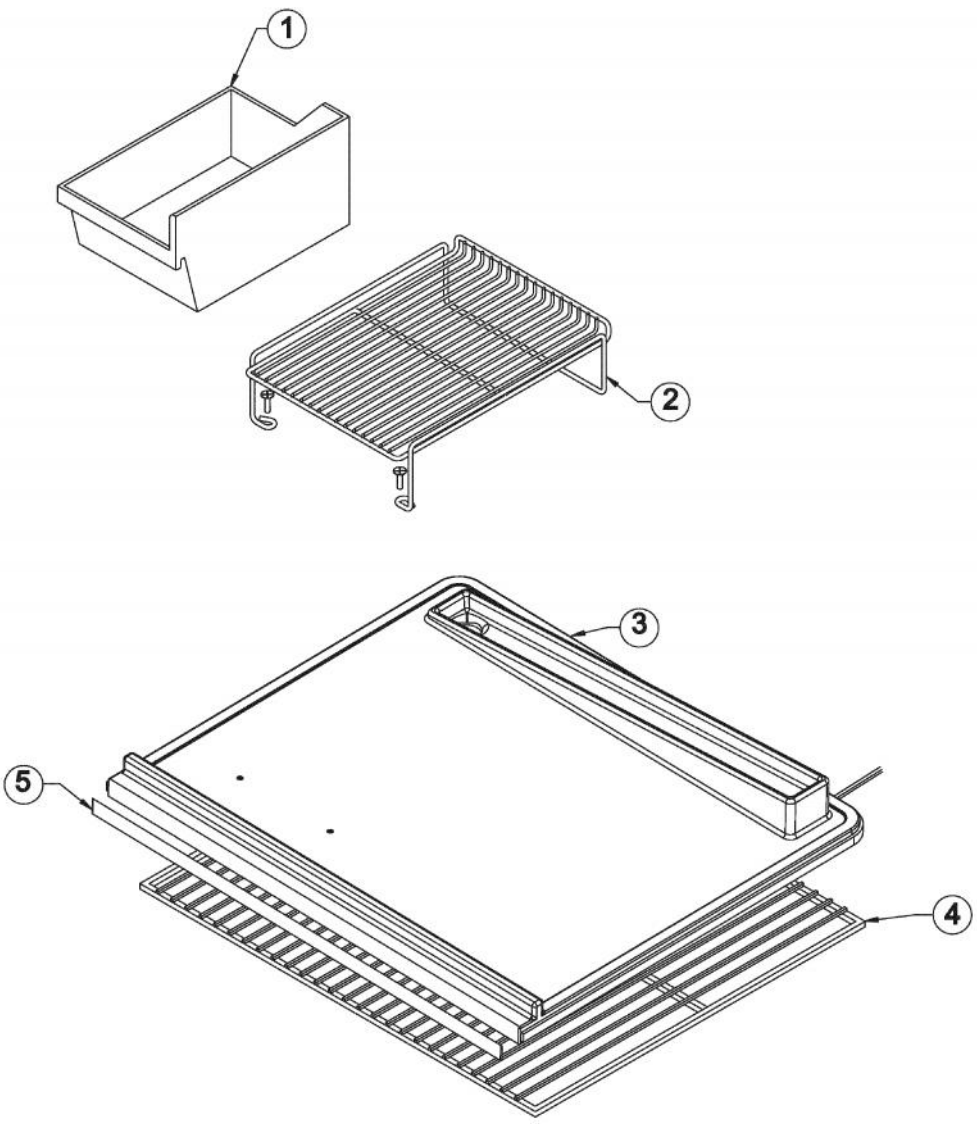

----- Manual continues below -----

Ref #	Part Number	Qty.	Description
1	007614-000	1	EVAPORATOR FAN - 42245142
2	007652-000	1	BLOWER GUARD ASSEMBLY- 42245143
3	005778-000	1	EVAPORATOR THERMISTOR (42245144)
4	PS100121	1	DEFROST THERMISTOR REF. DRAWER (42245145)
5	007627-000	1	EVAPORATOR ASSEMBLY - 42245146
6	005828-000	1	EVAPORATOR TRIM XWHX - 42241383
7	003477-000	1	FREEZER DOOR LATCH (42245877)
8	PW210052	1	FRONT SHROUD
9	008167-000	6	TRIM SCREWS SS (PACKAGE OF 6)
10	PW220001	1	LIGHT SHIELD (VUWC140)X42242070
11	PW240014	1	LIGHT BULB 15 WATT VUWC 2240004A
12	PW220002	1	LENS COVER,INTER. LGT(VUWC)42242035
13	007628-000	1	THERMOSTAT - 42244638
14	007629-000	1	THERMOSTAT BRACKET XBK - 42245087
15	PW230004	1	THERMOSTAT KNOB (VUWC140)X42241950
16	003448-000	1	BOTTOM BACK SHROUD W/SCREWS - 42245590
17	PW230012	1	LIGHT SWITCH, PLUNGER XBKX 42242915
18	007620-000	1	TEMPERTURE ADJUSTMENT COLLAR - 42245152
19	007618-000	1	DRAIN FUNNEL - 42245153
20	PW220009	1	DRAIN TUBE J-TRAP (42242901)
21	PS100077	1	J TRAP 142 WC
22	005233-000	1	FREEZER DOOR HINGE W/SCREWS - 42245156
23	004467-000	1	FREEZER DOOR (42245595)
24	007635-000	1	ADHESIVE TAPE - 41003698
25	007636-000	1	MAGNETIC STRICKER - 41003679

Ref #	Part Number	Qty.	Description
1	007616-000	1	ICEMAKER COVER XSS - 42245591
2	007622-000	1	ICEMAKER BRACKET - 42245157
3	005779-000	1	ICE MAKER
4	005848-000	1	ICEMAKER BIN ARM - 42242104

Ref #	Part Number	Qty.	Description
1	007617-000	1	ICE BUCKET CLEAR - 42245154
2	007621-000	1	ICE BUCKET SHELF XWH - 42245149
3	007619-000	1	COMPLETE SEPARATOR ASSEMBLY - 42245150
4	005783-000	1	WIRE SHELF (42245881)
5	007630-000	1	SEPARATOR STRIP XSS - 42245592