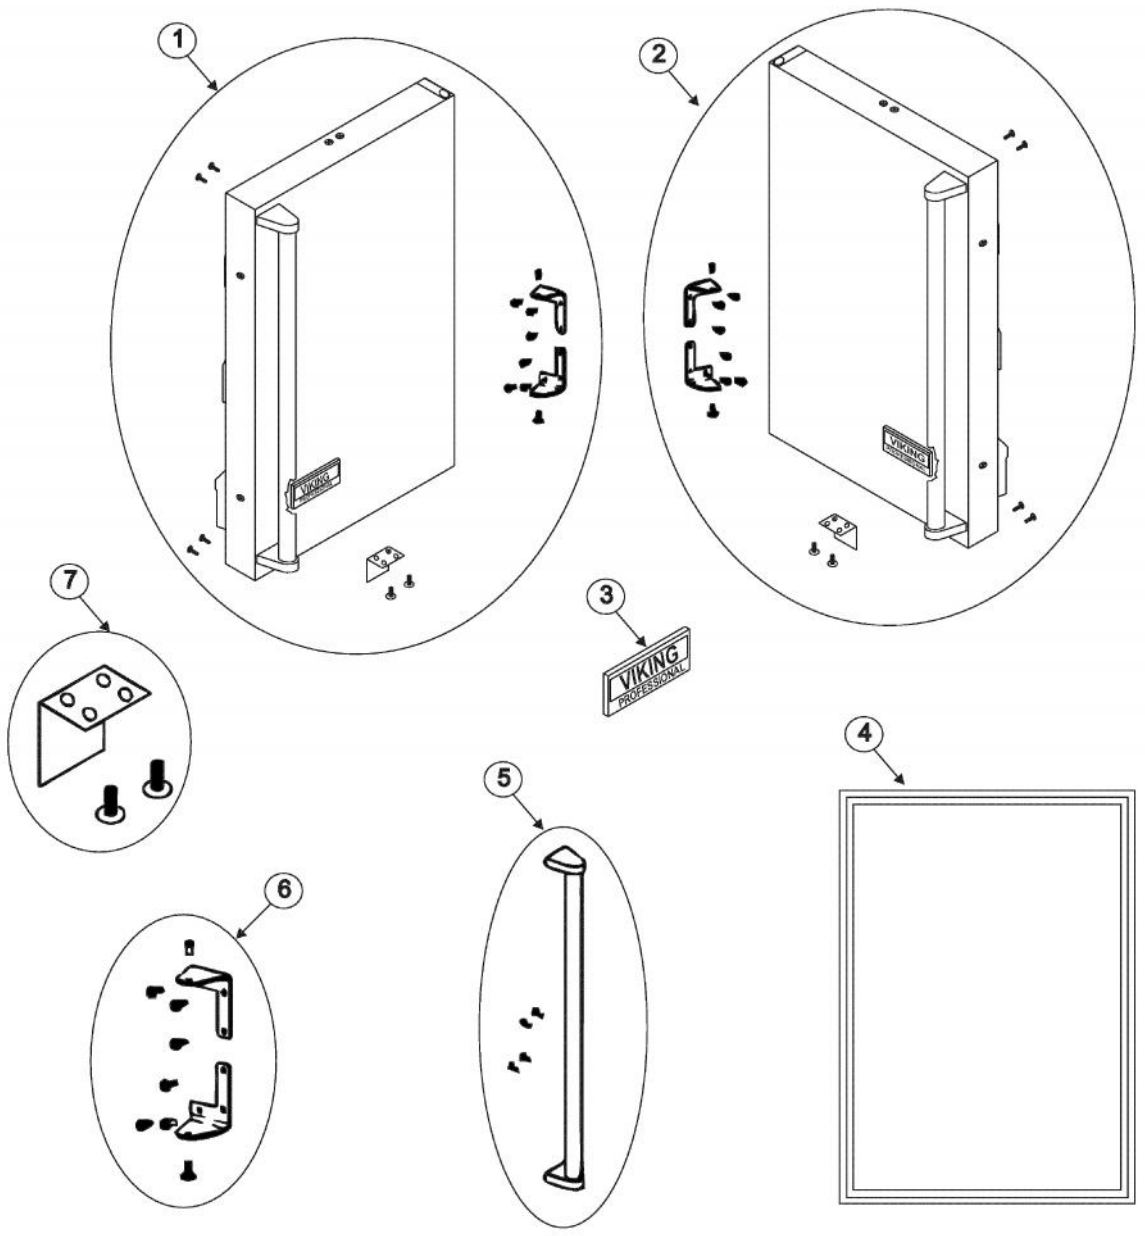

Ref #	Part Number	Qty.	Description
1	003603-000	1	PRO DOOR ASSEMBLY - RH - 42246128
2	004502-000	1	DOOR ASSEMBLY - LH (VURI) 42246129
3	PS100055	1	VIKING NAMEPLATE 142 WC (42242662)
4	PW230005	1	GASKET, DOOR (VUWC140) X 42241280
5	PW220006	1	DOOR HANDLE COMPLETE ASSY 42243080
6	PW220004	1	HINGE KIT (VUWC140) X 42240881
7	PW220003	1	STRIKER PLATE (VUWC140)X42242483
No.	014107-000	1	RH DOOR
No.	014108-000	1	LH DOOR