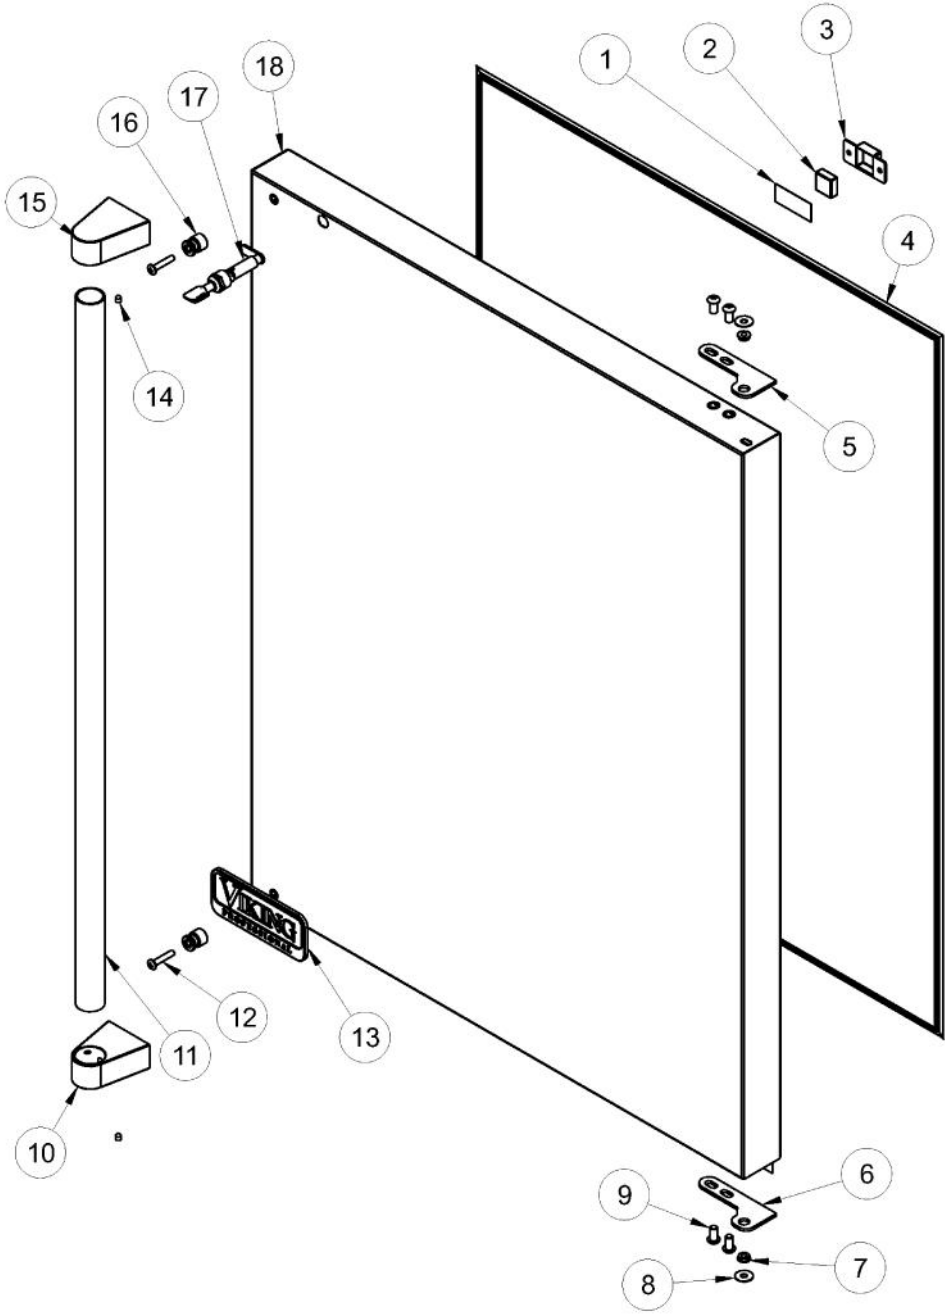

Ref #	Part Number	Qty.	Description
1	009762-000	1	3M TAPE, 1.75
2	009759-000	1	DOOR SWITCH MAGNET
3	010216-000	1	DOOR SWITCH MAGNET RETAINER
4	PW230124	1	MAGNETIC GASKET, BLACK
5	009760-000	1	HINGE ADAPTER, TOP, SS
6	009757-000	1	HINGE ADAPTER, BOTTOM, SS
7	009755-000	2	HINGE BUSHING
8	009761-000	2	WASHER, NYLON
9	010212-000	4	SCREW, 1/4-20 SS
10	010211-000	1	END CAP BOT W/SS
11	009519-000	1	HANDLE TUBE, SS
12	009643-000	2	SCREW
13	PS100055	1	VIKING NAMEPLATE 142 WC (42242662)
14	009644-000	2	SET SCREW
15	009669-000	1	END CAP W/SET SCREW
16	009641-000	2	VIKING HANDLE STAND-OFF STUD
17	010215-000	1	LOCK, DOOR
18	010692-000	1	DOOR ASSEMBLY - RT W/LOCK
	010693-000	1	DOOR ASSEMBLY - LT W/LOCK