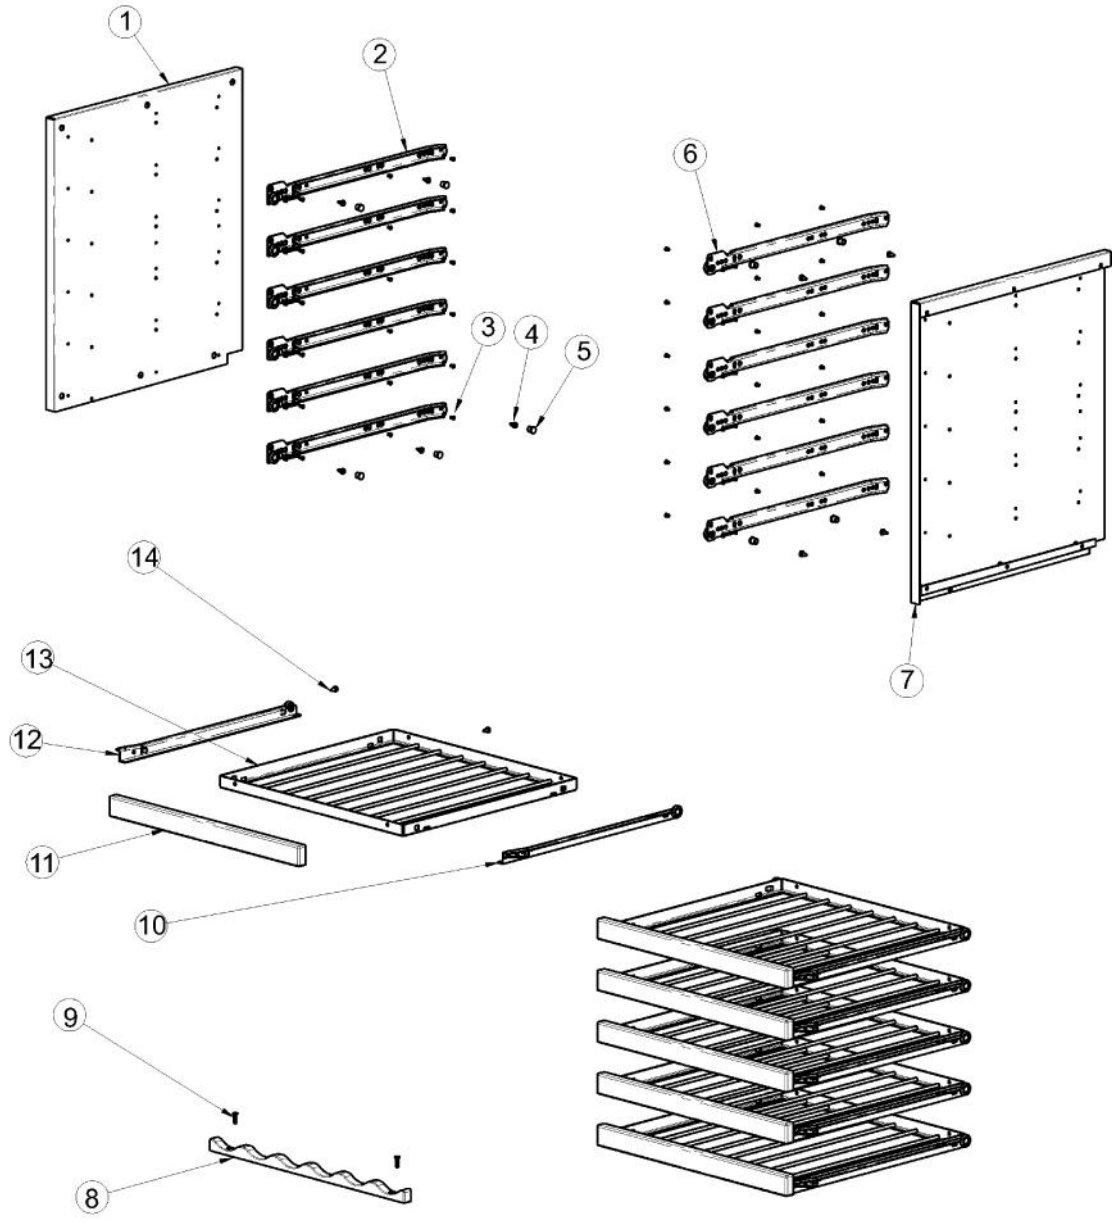

----- Manual continues below -----

Ref #	Part Number	Qty.	Description
1	009926-000	1	BACK PANEL SERV ASM
2	009924-000	17	WASHER HD SCREW - ZN
3	009487-000	1	BUSHING
4	010073-000	1	BACK SHROUD - GS
5	010702-000	1	STANDARD HINGE, RIGHT BOTTOM, CHROME
6	010236-000	6	10-32 X 3/4? PHILLIPS COUNTERSUNK SCREW, ZN
7	010069-000	2	LOCK WASHER
8	009489-000	2	NO.12 X 3/4 TYPE AB PHILLIPS SCREW, BLACK
9	PS100115	1	LOUVERED GRILLE SERV ASM - BK
9	010070-000	1	LOUVERED GRILLE, SS
10	010246-000	1	EVAPORATOR FAN
11	PW240045	1	SERV. ASSY BLACK DRAIN TUBE 42244609
12	PW200019	2	POP RIVET
13	PS100083	1	DRIP TRAY, BLACK 142 WC 42244429
14	PW200007	2	SCREW, EVAPOR. (VUWC140)X 08204902
15	PW240046	1	141 SERIES BLACK EVAP ASSY (42244920)
16	010028-000	2	1 SPACER - BK
17	010245-000	1	DOUBLEE SIDED TAPE, 1.75
18	009894-000	1	WIRE CONDUIT
19	010698-000	2	SCREW, NO.10 X .5 ZN
20	PW220015	1	LOCK CATCH BRACKET (BLACK)
21	010695-000	1	STANDARD HINGE, RIGHT TOP, CHROME
NI	PW240044	2	VUAR/DUAR141 AURA LIGHT
NI	010031-000	4	LEVELING LEG

Ref #	Part Number	Qty.	Description
1	009483-000	1	EVAPORATOR TEMPERATURE THERMISTOR
2	007640-000	2	PLASTIC WIRE CLIP
3	009484-000	1	DISPLAY TEMPERATURE THERMISTOR
4	010057-000	1	SCREW, NO.6-20 X .75 SS
5	009485-000	2	MACHINE SCREW - SS
6	009486-000	2	NO.10 EXTERNAL TOOTH STAR WASHER, SS
7	028596-000	1	DISPLAY ASM BK, 24 WC SOLID DR. T
8	009482-000	1	COMMUNICATION CABLE

Ref #	Part Number	Qty.	Description
1	010229-000	1	LINER SHIELD, LH - BL
2	010226-000	6	CABINET SIDE, LH - BK
3	010039-000	36	RIVET, 1/8 STEEL
4	009848-000	12	WALL CORNER PAD
5	010228-000	4	BUSHING 2620
6	010242-000	1	SHELF SLIDE, RH - BL
7	010241-000	1	LINER SHIELD, RH - BL
8	PW210046	1	141 SERIES LOWER BOTTLE CRADLE
9	010236-000	2	10-32 X 3/4? PHILLIPS COUNTERSUNK SCREW, ZN
10	010235-000	6	SHELF SLIDED, RH - BK
11	010233-000	1	FRONT NATURAL WOOD
12	010232-000	6	SHELF SLIDE, LH - BK
13	010231-000	6	RACK - BL
14	010230-000	12	SCREW, NO.8 X 1/2 PH PAN HEAD