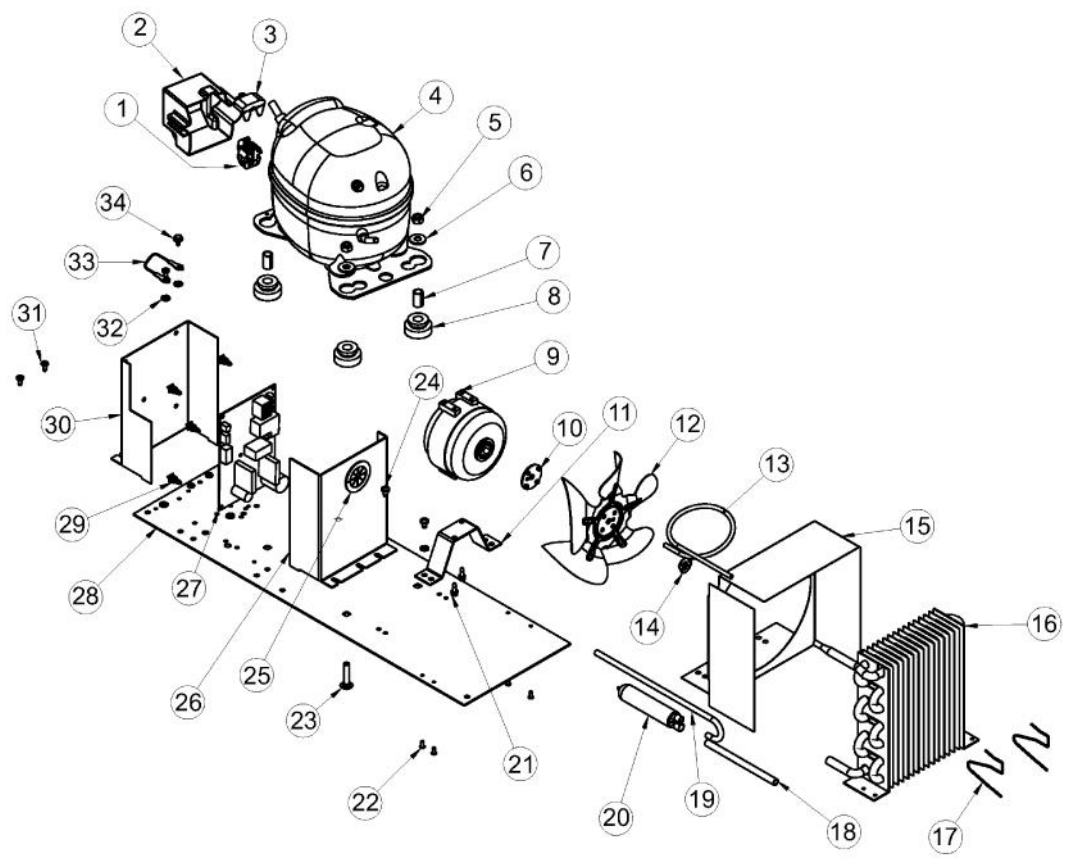

Ref #	Part Number	Qty.	Description
1	PS100021	1	PTC RELAY (42245131) 152 WC
2	009507-000	1	RELAY COVER
3	PS100020	1	OVERLOAD (42245133) 152 WC
4	008167-000	1	TRIM SCREWS SS (PACKAGE OF 6)
5	PW200017	3	LOCK NUT .25-.20 UNC
6	PW200018	3	.312 ID FLAT WASHER
7	010209-000	4	SLEEVE (INCLUDED WITH COMPRESSOR)
8	010208-000	4	SLEEVE (INCLUDED WITH COMPRESSOR)
9	PW240005	1	FAN/MTR ASSY COMPLETE VUWC
10	009831-000	1	SILENCER (INCLUDED W/FAN)
11	PW240005	1	FAN/MTR ASSY COMPLETE VUWC
12	PW200037	1	FAN BLADE
13	007638-000	1	COPPER TUBING
14	PW200020	1	SPEED NUT, FAN MOTOR
15	005867-000	1	METAL FAN SHROUD
16	PW300159	1	CONDENSER ASSY
17	009812-000	2	SHROUD CLIP
18	009810-000	1	DRYER TUBE
19	009808-000	1	COPPER TUBE (42247551)
20	PW240003	1	DRIER ASSY VUWC140
21	PW200028	2	HEX HEAD SCREW
22	PW200019	4	POP RIVET
23	PW200023	3	CARRIAGE BOLT
24	009509-000	2	NO.8-36 SCREW
25	009487-000	1	BUSHING
26	009805-000	1	OUTDOOR COVER BRKT
27	009511-000	1	ELECTRONIC CONTROL BOARD
28	PW210011	1	BASEPLATE (VUWC140)
29	009513-000	5	STANDOFF
30	009514-000	1	CONTROL BOARD MOUNTING BRACKET
31	PW200029	4	SCREW
32	PW300274	2	WASHER, INDOOR
33	PW300137	1	GROUND WIRE (VUIM150)
34	009515-000	1	NO.10-32 X 1/2 HEX WASHER HEAD SCREW
NI	PW200021	4	SCREW
NI	PS100023	1	RUN CAPACITOR (42245134) 152 WC
NI	PS100134	1	POWER CORD REF. DRAWER
NI	010072-000	1	CORD CLAMP