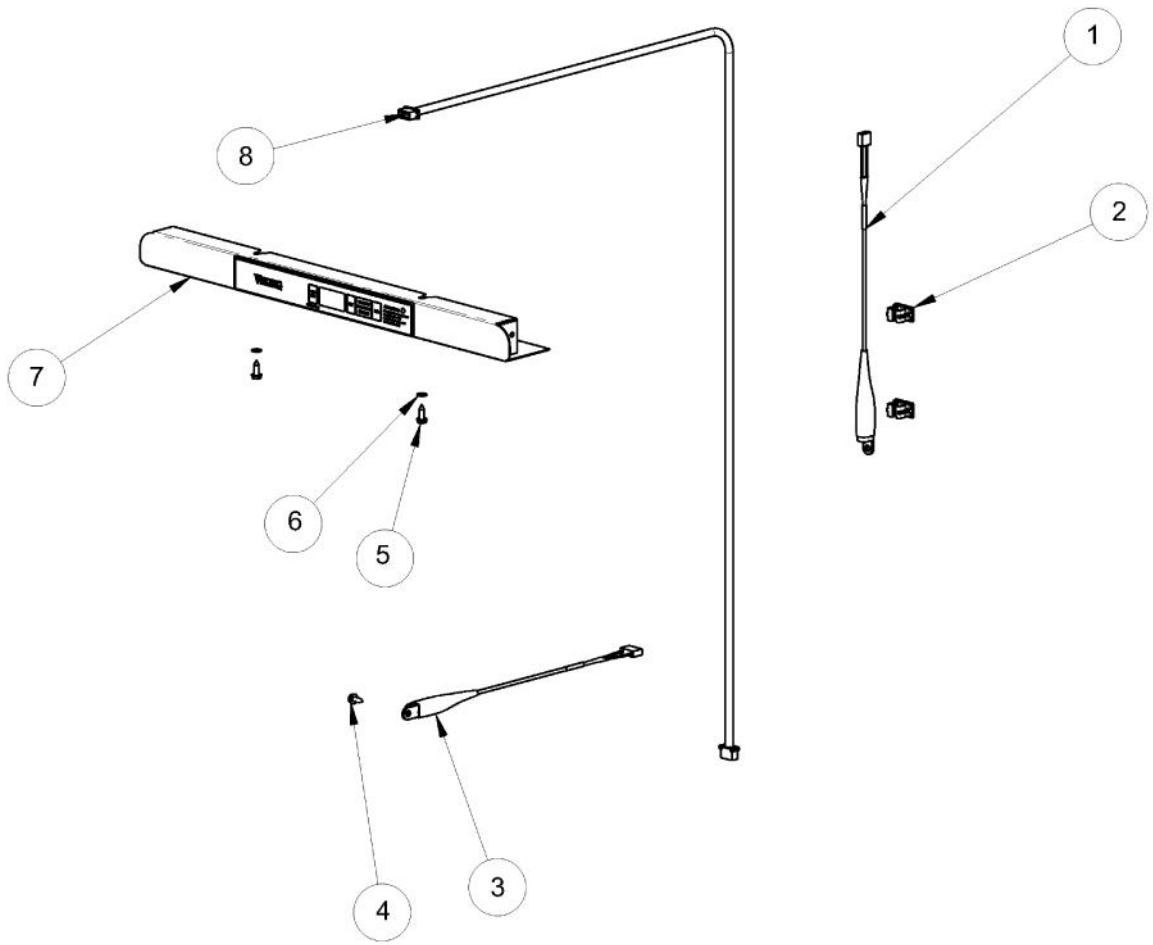

----- Manual continues below -----

Ref #	Part Number	Qty.	Description
1	009926-000	1	BACK PANEL SERV ASM
2	009924-000	17	WASHER HD SCREW - ZN
3	009487-000	1	BUSHING
4	010073-000	1	BACK SHROUD - GS
5	010702-000	1	STANDARD HINGE, RIGHT BOTTOM, CHROME
6	010236-000	6	10-32 X 3/4? PHILLIPS COUNTERSUNK SCREW, ZN
7	010069-000	2	LOCK WASHER
8	009489-000	2	NO.12 X 3/4 TYPE AB PHILLIPS SCREW, BLACK
9	PS100115	1	LOUVERED GRILLE SERV ASM - BK
9	010070-000	1	LOUVERED GRILLE, SS
10	010246-000	1	EVAPORATOR FAN
11	PW240045	1	SERV. ASSY BLACK DRAIN TUBE 42244609
12	PW200019	2	POP RIVET
13	PS100083	1	DRIP TRAY, BLACK 142 WC 42244429
14	PW200007	2	SCREW, EVAPOR. (VUWC140)X 08204902
15	PW240046	1	141 SERIES BLACK EVAP ASSY (42244920)
16	010028-000	2	1 SPACER - BK
17	010245-000	1	DOUBLEE SIDED TAPE, 1.75
18	009894-000	1	WIRE CONDUIT
19	010698-000	2	SCREW, NO.10 X .5 ZN
20	PW220015	1	LOCK CATCH BRACKET (BLACK)
21	010695-000	1	STANDARD HINGE, RIGHT TOP, CHROME
NI	PW240044	2	VUAR/DUAR141 AURA LIGHT
NI	010031-000	4	LEVELING LEG

Ref #	Part Number	Qty.	Description
1	009483-000	1	EVAPORATOR TEMPERATURE THERMISTOR
2	007640-000	2	PLASTIC WIRE CLIP
3	009484-000	1	DISPLAY TEMPERATURE THERMISTOR
4	010057-000	1	SCREW, NO.6-20 X .75 SS
5	009485-000	2	MACHINE SCREW - SS
6	009486-000	2	NO.10 EXTERNAL TOOTH STAR WASHER, SS
7	028596-000	1	DISPLAY ASM BK, 24 WC SOLID DR. T
8	009482-000	1	COMMUNICATION CABLE