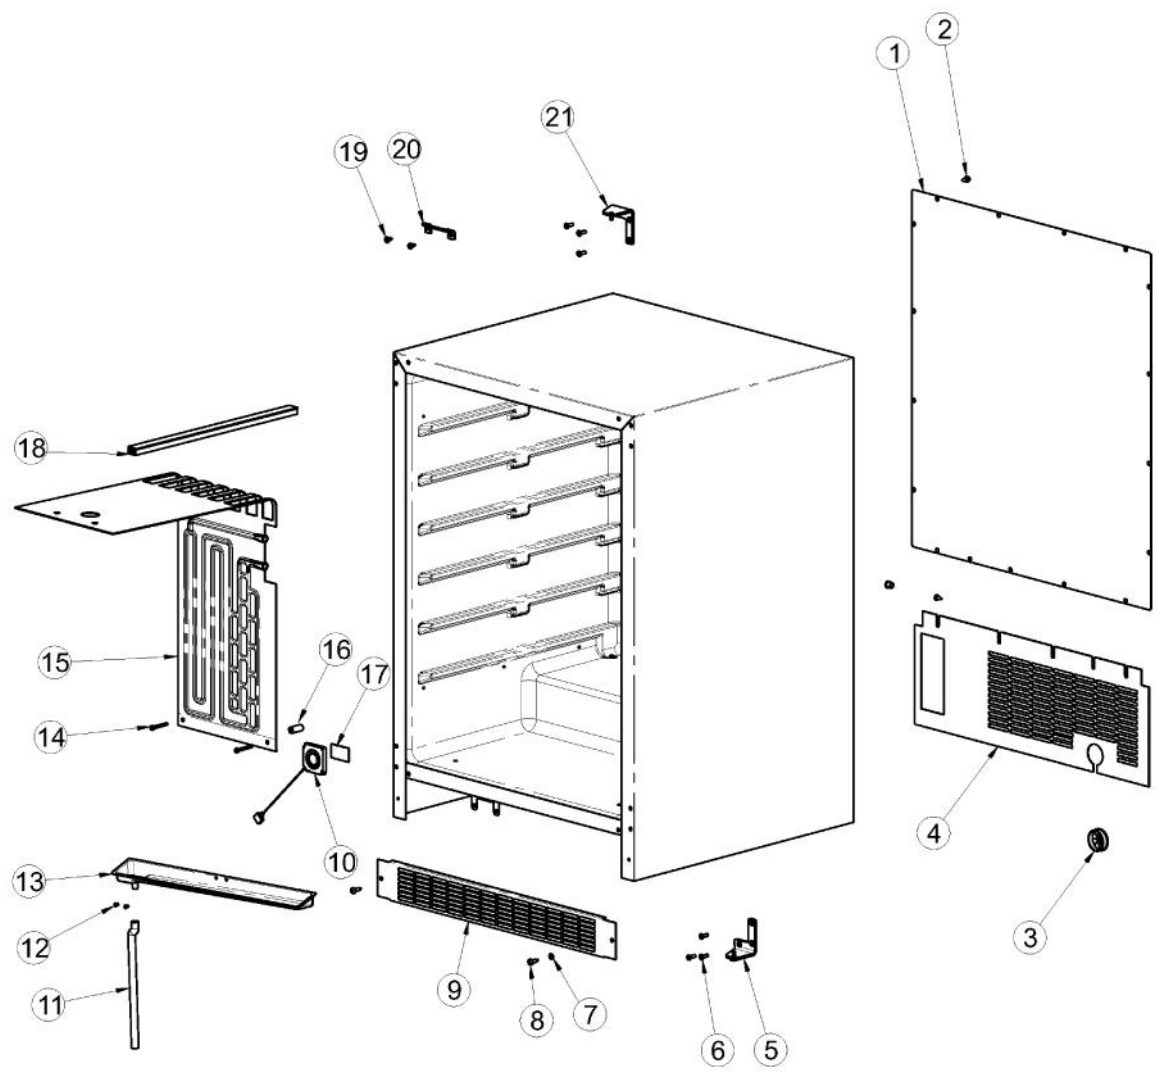

----- Manual continues below -----

Ref #	Part Number	Qty.	Description
1	009926-000	1	BACK PANEL SERV ASM
2	009924-000	17	WASHER HD SCREW - ZN
3	009487-000	1	BUSHING
4	010073-000	1	BACK SHROUD - GS
5	010702-000	1	STANDARD HINGE, RIGHT BOTTOM, CHROME
6	010236-000	6	10-32 X 3/4? PHILLIPS COUNTERSUNK SCREW, ZN
7	010069-000	2	LOCK WASHER
8	009489-000	2	NO.12 X 3/4 TYPE AB PHILLIPS SCREW, BLACK
9	PS100115	1	LOUVERED GRILLE SERV ASM - BK
9	010070-000	1	LOUVERED GRILLE, SS
10	010246-000	1	EVAPORATOR FAN
11	PW240045	1	SERV. ASSY BLACK DRAIN TUBE 42244609
12	PW200019	2	POP RIVET
13	PS100083	1	DRIP TRAY, BLACK 142 WC 42244429
14	PW200007	2	SCREW, EVAPOR. (VUWC140)X 08204902
15	PW240046	1	141 SERIES BLACK EVAP ASSY (42244920)
16	010028-000	2	1 SPACER - BK
17	010245-000	1	DOUBLEE SIDED TAPE, 1.75
18	009894-000	1	WIRE CONDUIT
19	010698-000	2	SCREW, NO.10 X .5 ZN
20	PW220015	1	LOCK CATCH BRACKET (BLACK)
21	010695-000	1	STANDARD HINGE, RIGHT TOP, CHROME
NI	PW240044	2	VUAR/DUAR141 AURA LIGHT
NI	010031-000	4	LEVELING LEG

Ref #	Part Number	Qty.	Description
1	009483-000	1	EVAPORATOR TEMPERATURE THERMISTOR
2	007640-000	2	PLASTIC WIRE CLIP
3	009484-000	1	DISPLAY TEMPERATURE THERMISTOR
4	010057-000	1	SCREW, NO.6-20 X .75 SS
5	009485-000	2	MACHINE SCREW - SS
6	009486-000	2	NO.10 EXTERNAL TOOTH STAR WASHER, SS
7	028596-000	1	DISPLAY ASM BK, 24 WC SOLID DR. T
8	009482-000	1	COMMUNICATION CABLE