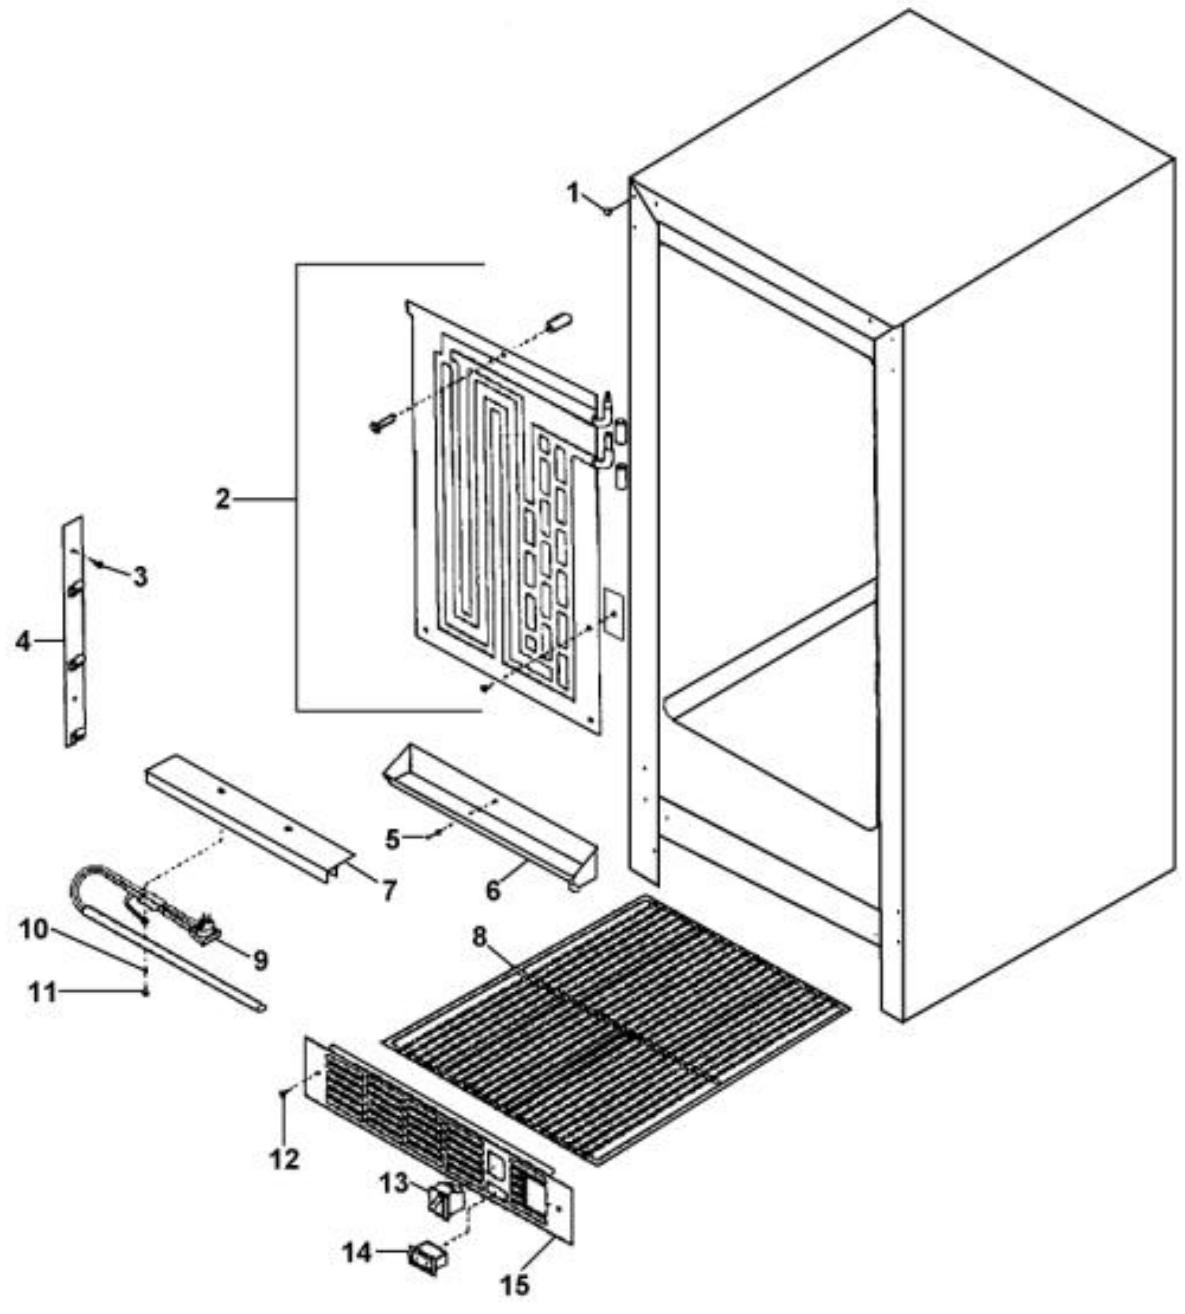

Ref #	Part Number	Qty.	Description
1	NOT REPLACABLE		LABEL
2	PW240029		CONDENSER 42242893
3	PW300141		POP RIVET, SS (VUIM150) 42243617
4	PW240030		DRIER (42242894)
5	PW300152		FAN MOTOR ASSY (VUIM150) 42244701
6	PW210024		FAN SHROUD
7	PW240041		COMPRESSOR 15 (42242896)
8	PW300168		CARRIAGE BOLT (VUIM150) 42243618
9	PW300143		LOCK WASHER (VUIM150) 42243619
10	PW300169		LOCK NUT
11	PW240031		GROUND WIRE COMPRESSOR (42243623)
12	PW200027		NO. 8 STAR WASHER
13	PW200028		HEX HEAD SCREW
14	PW240007		PTC STARTER (VUWC140) 42242427
15	PW210025		BACK PANEL (42242897)
16	PW200004		SCREW LENS COVER 42243354
17	PW210014		DRIP PAN ASSY. (VUWC140)X42242055
18	PW240008		TERMINAL BLOCK VUWC140 42242407
19	PW200029		SCREW
20	PW240012		RUN CAPACITOR (VUWC140) 42242061
21	PW240032		THERMOSTAT (BEFORE 8/1/01)
	PW240033		SSAC CONTROL (AFTER 8/1/01)
22	PW240034		POWER CORD VUWC150 (41006714)
23	PW230004		THERMOSTAT KNOB (VUWC140)X42241950
24	PW200002		SCREW 8204905
25	PW220009		DRAIN TUBE J-TRAP (42242901)
26	PW240035		DRAIN TUBE 41005383