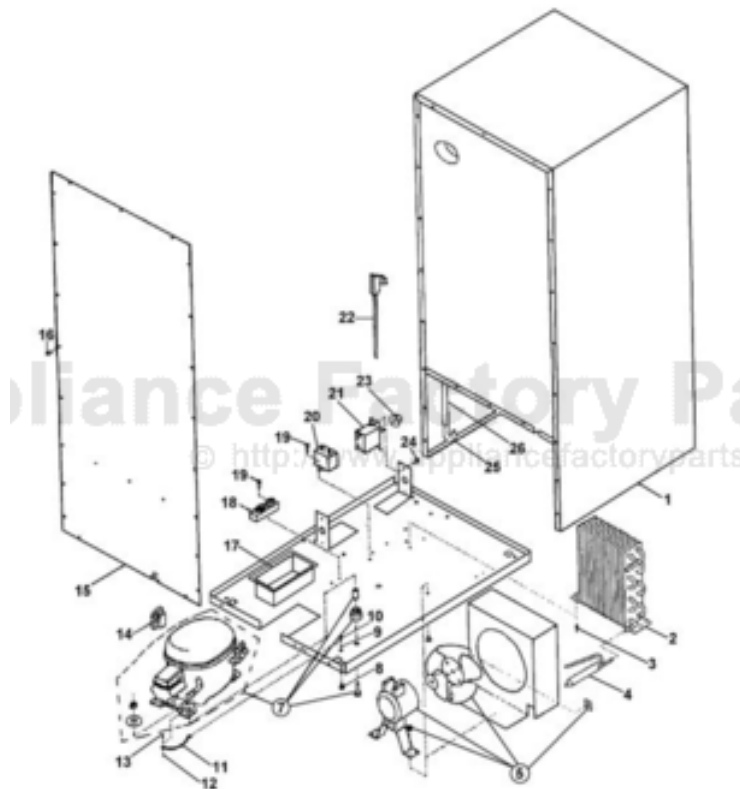

[Find Your VIKING Refrigerator Parts - Select From 341 Models](#)

----- Manual continues below -----