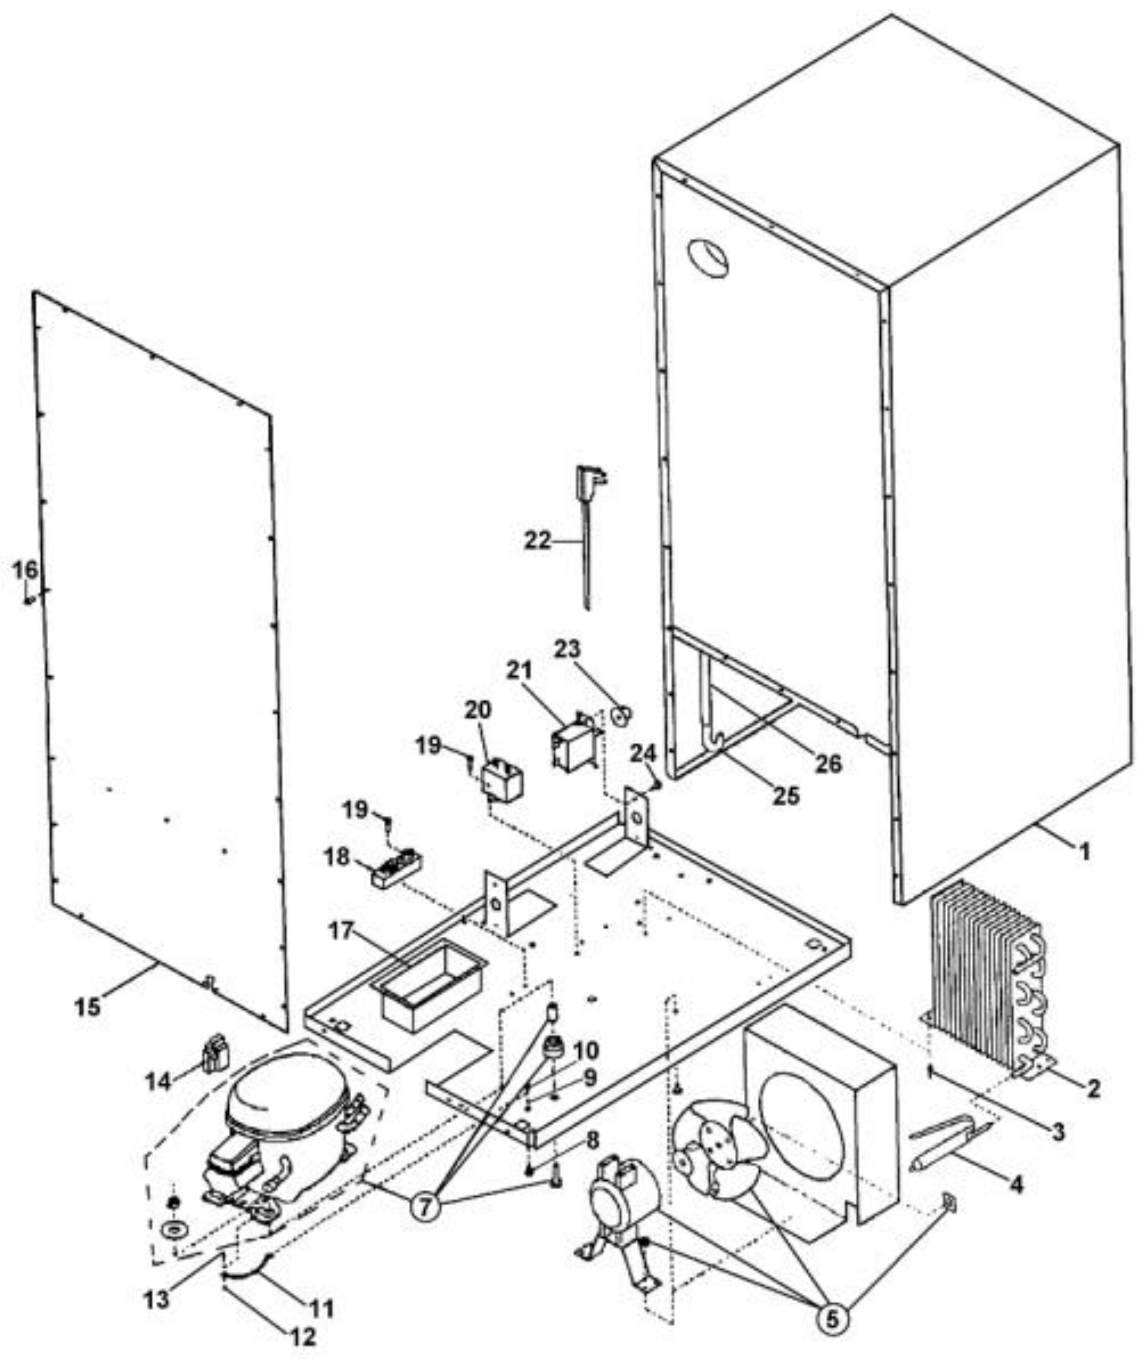

# *Functional Parts*

Ref #	Part Number	Qty.	Description
1	PW240012		RUN CAPACITOR (VUWC140) 42242061
2	PW240041		COMPRESSOR 15 (42242896)
3	PW240029		CONDENSER 42242893
4	PW240036		EVAPORATOR ASSEMBLY 42243577
5	PW300152		FAN MOTOR ASSY (VUIM150) 42244701
6	PW240039		LIGHT SWITCH - BLACK GRILLE
7	PW240016		ON / OFF SWITCH
8	PW240040		ON / OFF SWITCH
9	PW240007		PTC STARTER (VUWC140) 42242427
10	PW240033		SSAC CONTROL (AFTER 8/1/01)
11	PW240008		TERMINAL BLOCK VUWC140 42242407
12	PW240032		THERMOSTAT (BEFORE 8/1/01)