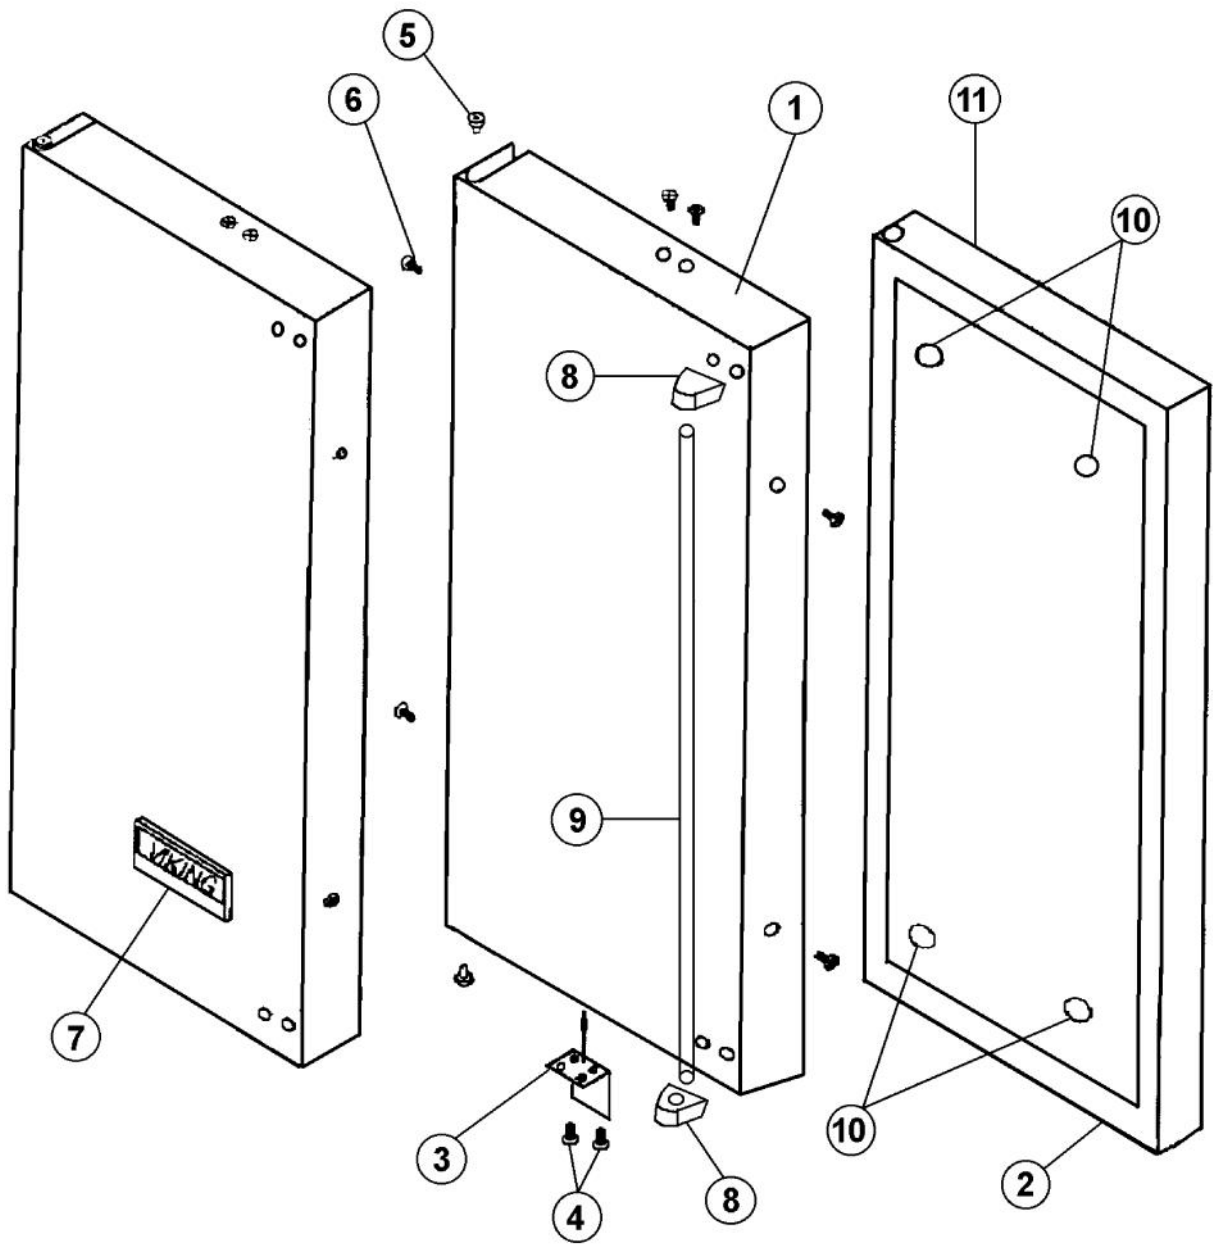

Ref #	Part Number	Qty.	Description
1	Not Replacable		CABINET ASSEMBLY
2	PW240029		CONDENSER 42242893
3	PW300141		POP RIVET, SS (VUIM150) 42243617
4	PW240030		DRIER (42242894)
5	PW300152		FAN MOTOR ASSY (VUIM150) 42244701
6	PW210024		FAN SHROUD
7	PW240041		COMPRESSOR 15 (42242896)
8	PW300168		CARRIAGE BOLT (VUIM150) 42243618
9	PW300143		LOCK WASHER (VUIM150) 42243619
10	PW300169		LOCK NUT
11	PW240031		GROUND WIRE COMPRESSOR (42243623)
12	PW200027		NO. 8 STAR WASHER
13	PW200028		HEX HEAD SCREW
14	PW240007		PTC STARTER (VUWC140) 42242427
15	PW210047		BACK PANEL
16	PW200004		SCREW LENS COVER 42243354
17	PW210014		DRIP PAN ASSY. (VUWC140)X42242055
18	PW240008		TERMINAL BLOCK VUWC140 42242407
19	PW200029		SCREW
20	PW240012		RUN CAPACITOR (VUWC140) 42242061
21	PW240033		SSAC CONTROL
22	PW240034		POWER CORD VUWC150 (41006714)
23	PW230004		THERMOSTAT KNOB (VUWC140)X42241950
24	PW200002		SCREW 8204905
25	PW220009		DRAIN TUBE J-TRAP (42242901)
26	PW240035		DRAIN TUBE 41005383