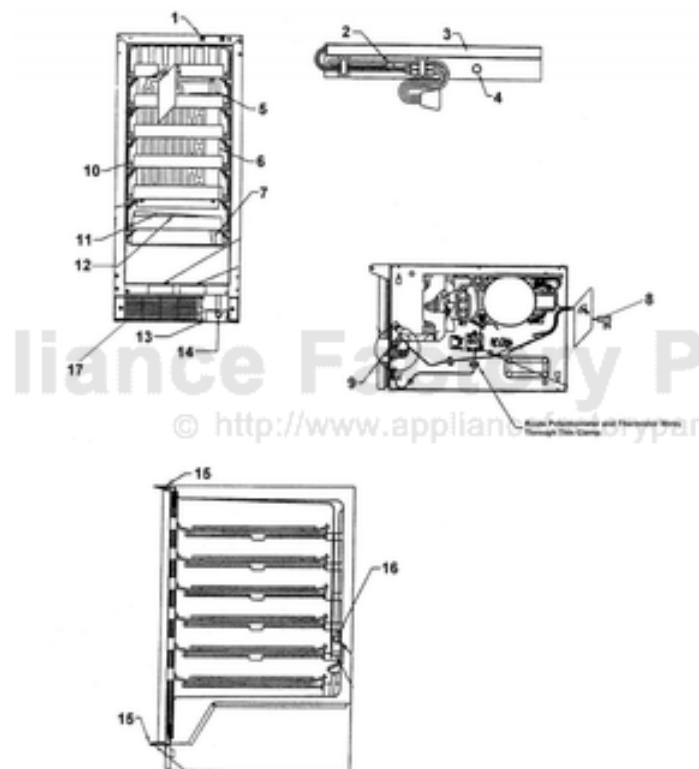

[Find Your VIKING Refrigerator Parts - Select From 341 Models](#)

----- Manual continues below -----