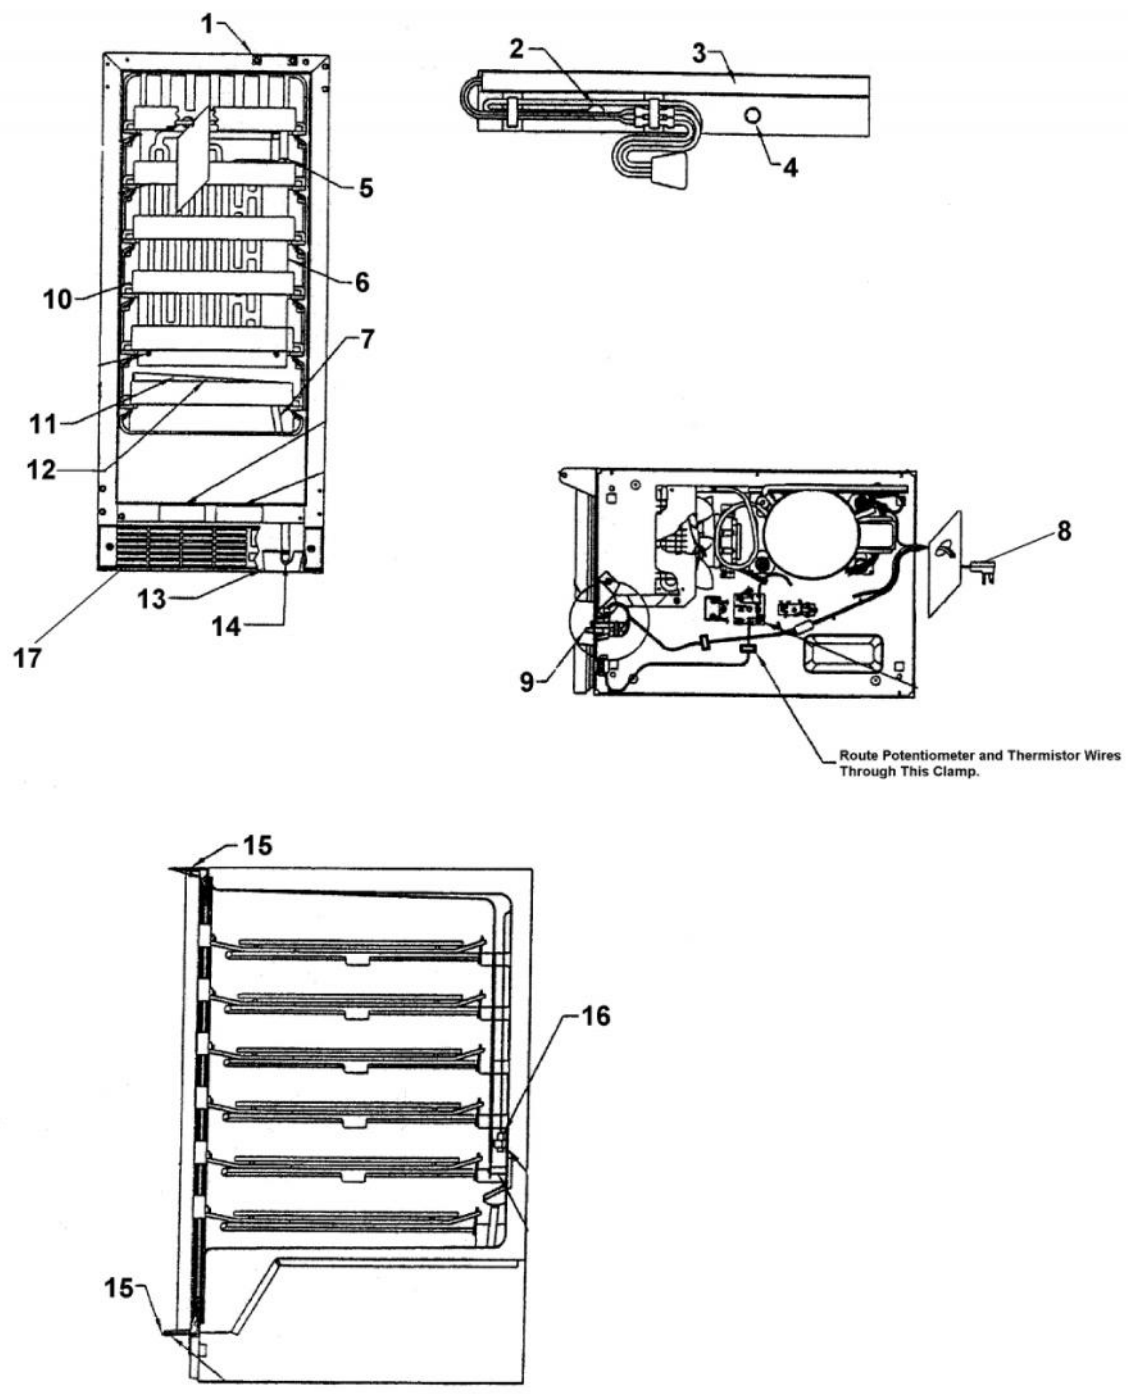

----- Manual continues below -----

Ref #	Part Number	Qty.	Description
1	PW220015		LOCK CATCH BRACKET (BLACK)
2	PW200064		LOCK WASHER
3	PW240048		AURA LIGHT ASSEMBLY
4	PW200065		SCREW
5	PW200060		CAP
6	PW240049		151 EVAP ASSY (42244612)
7	PW240045		SERV. ASSY BLACK DRAIN TUBE 42244609
8	PW240053		POWER CORD
9	PW230012		LIGHT SWITCH, PLUNGER XBKX 42242915
10	PW210041		151 SERIES WINE RACK ONLY 42244590
NI	PW230102		151 SERIES WOOD FRONT ONLY 42244591
NI	PW210042		151 WINE RACK W/WD AND SCREWS 42244592
11	PW210043		SERV. ASSY 151 BLK DRIP TRAY 42244610
12	PW200061		POP RIVET
13	PW240054		DRIP PAN
14	PW240052		J TUBE
15	PW220004		HINGE KIT (VUWC140) X 42240881
16	PW240050		THERMISTOR (42244531)
17	PW210031		GRILLE-BLACK 42242909
	PW210032		GRILLE-WHITE (41005742)
NI	PW200038		LEVELER KIT