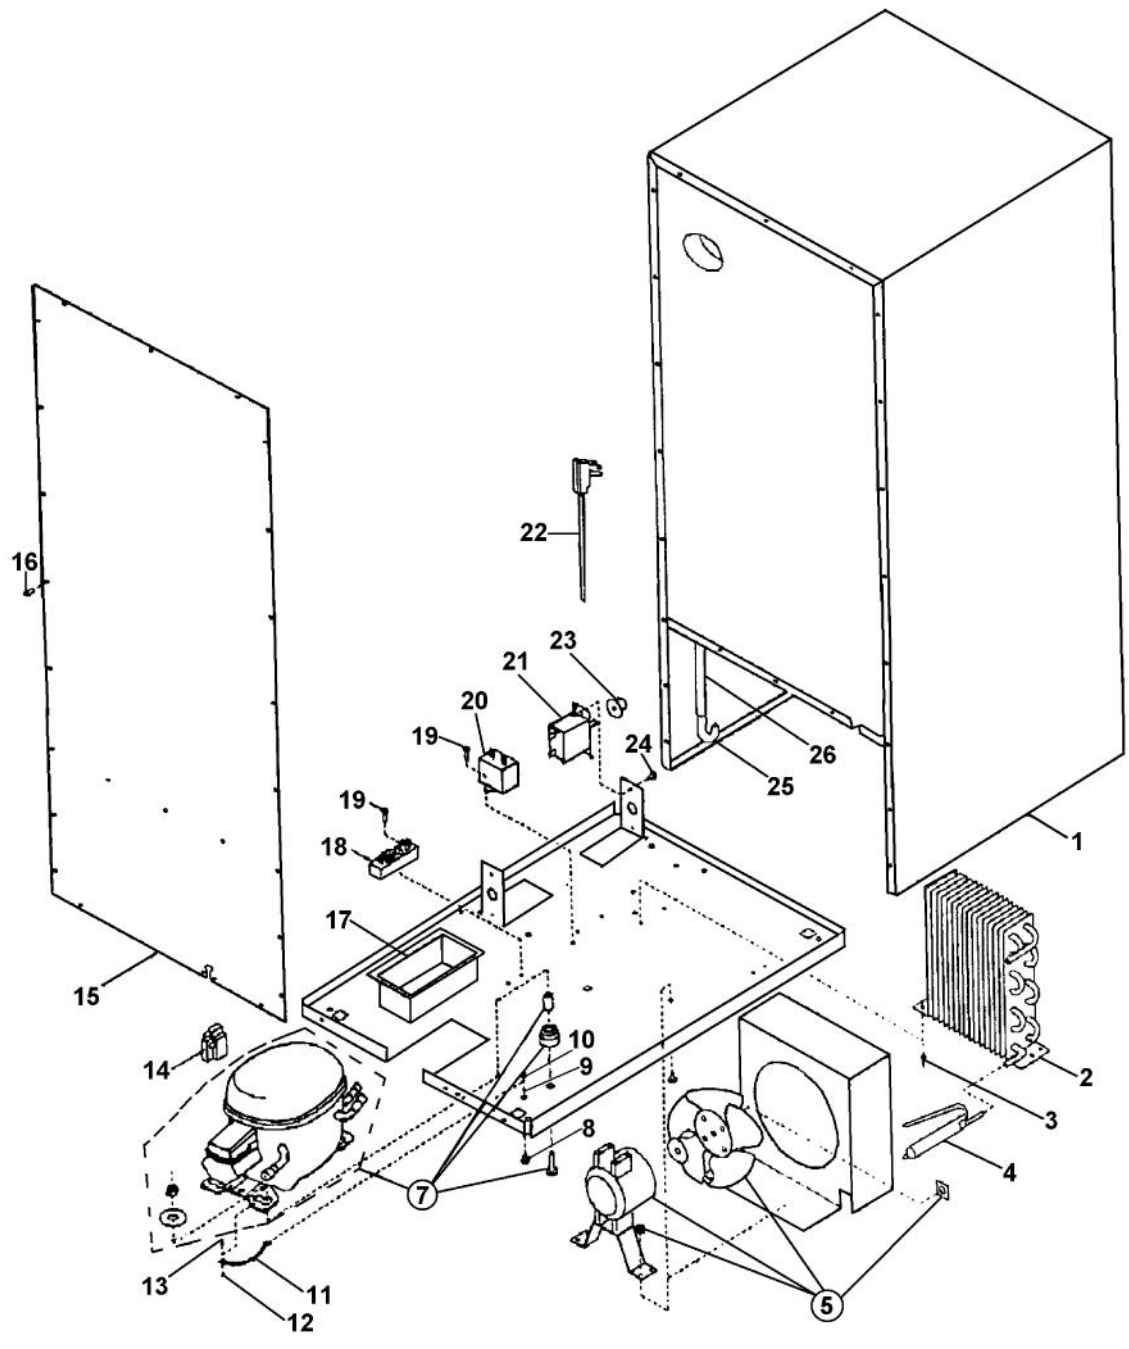

----- Manual continues below -----

Ref #	Part Number	Qty.	Description
1	PW220015		LOCK CATCH BRACKET (BLACK)
2	PW200064		LOCK WASHER
3	PW240048		AURA LIGHT ASSEMBLY
4	PW200065		SCREW
5	PW200060		CAP
6	PW240049		151 EVAP ASSY (42244612)
7	PW240045		SERV. ASSY BLACK DRAIN TUBE 42244609
8	PW240053		POWER CORD
9	PW230012		LIGHT SWITCH, PLUNGER XBKX 42242915
10	PW210041		151 SERIES WINE RACK ONLY 42244590
NI	PW230102		151 SERIES WOOD FRONT ONLY 42244591
NI	PW210042		151 WINE RACK W/WD AND SCREWS 42244592
11	PW210043		SERV. ASSY 151 BLK DRIP TRAY 42244610
12	PW200061		POP RIVET
13	PW240054		DRIP PAN
14	PW240052		J TUBE
15	PW220004		HINGE KIT (VUWC140) X 42240881
16	PW240050		THERMISTOR (42244531)
17	PW210031		GRILLE-BLACK 42242909
	PW210032		GRILLE-WHITE (41005742)
NI	PW200038		LEVELER KIT