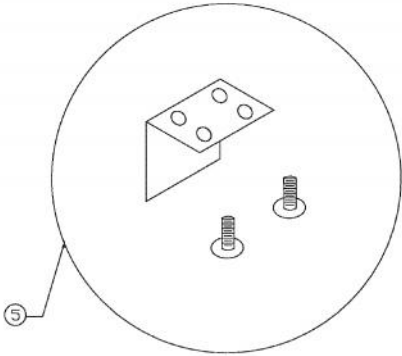

Ref #	Part Number	Qty.	Description
1	PW230084		COMPLETE DOOR ASSEMBLY - RH (SS)
2	PW230085		COMPLETE DOOR ASSEMBLY - LH (SS)
3	PW230119		DOOR GASKET (42243908)
4	PE930103		DR HDLE VUWC150DR/VUAR SS CUT 29.5
	PE930103PVD		DOOR HANDLE (VUWC150DR/VUAR)XBRX
	PE030001		BRACKET, DOOR, HANDLE
	PE030001PVD		END CAP DOOR HANDLE XBR
5	PS100048		STRIKER PLATE, BLACK
6	PW220004		HINGE KIT (VUWC140) X 42240881
7	PE010101		LOGO-4 1/2 XBKX ADHESIVE
	PE010093		LOGO-4 1/2 (VIKING-XBKXXBRX ADHESIV
	PE010102		LOGO-4 1/2 XWHX ADHESIVE
	PE010094		LOGO-4 1/2 XWHX ADHESIV
8	PW200059		LOCK & KEY ASSY FOR SSDF DOORS