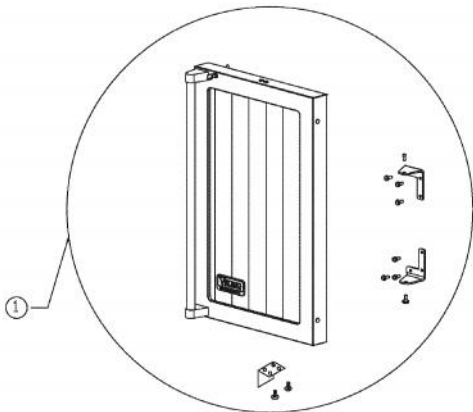

Ref #	Part Number	Qty.	Description
1	PW230084		COMPLETE DOOR ASSEMBLY - RH (SS)
2	PW230085		COMPLETE DOOR ASSEMBLY - LH (SS)
3	PW230119		DOOR GASKET (42243908)
4	PE930103		DR HDLE VUWC150DR/VUAR SS CUT 29.5
	PE930103PVD		DOOR HANDLE (VUWC150DR/VUAR)XBRX
	PE030001		BRACKET, DOOR, HANDLE
	PE030001PVD		END CAP DOOR HANDLE XBR
5	PS100048		STRIKER PLATE, BLACK
6	PW220004		HINGE KIT (VUWC140) X 42240881
7	PE010101		LOGO-4 1/2 XBKX ADHESIVE
	PE010093		LOGO-4 1/2 (VIKING-XBKXXBRX ADHESIV
	PE010102		LOGO-4 1/2 XWHX ADHESIVE
	PE010094		LOGO-4 1/2 XWHX ADHESIV
8	PW200059		LOCK & KEY ASSY FOR SSDF DOORS