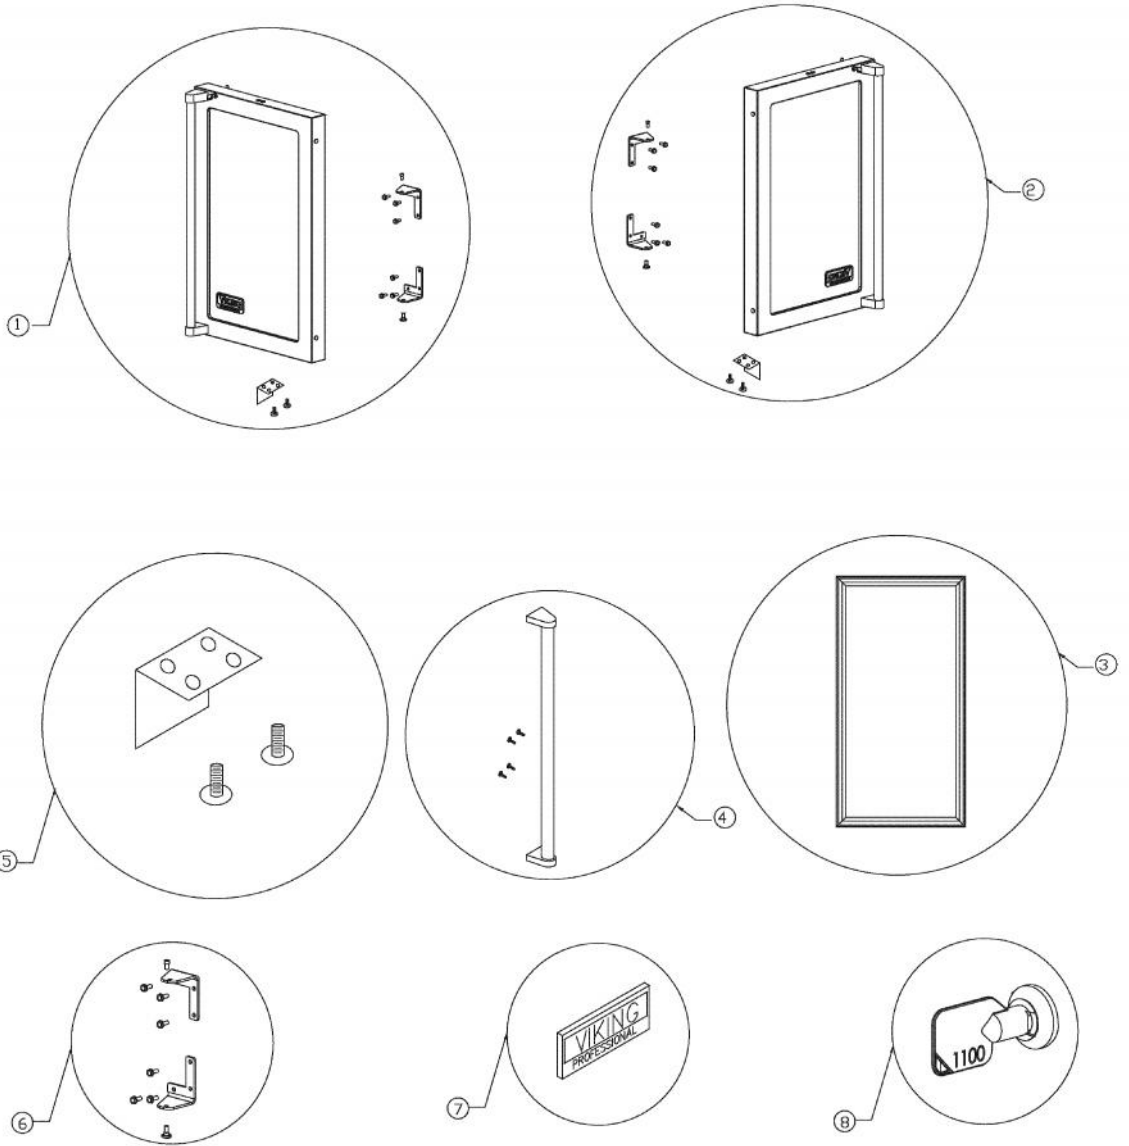

Ref #	Part Number	Qty.	Description
1	PW230079		151 VUWC DR ASSY R-LKY-GLD-HDL 42244567
2	PW230078		COMPLETE DOOR ASSEMBLY - LH (SS)
3	PW230119		DOOR GASKET (42243908)
4	PE930103		DR HDLE VUWC150DR/VUAR SS CUT 29.5
	PE930103PVD		DOOR HANDLE (VUWC150DR/VUAR)XBRX
	PE030001		BRACKET, DOOR, HANDLE
	PE030001PVD		END CAP DOOR HANDLE XBR
5	PS100048		STRIKER PLATE, BLACK
6	PW220004		HINGE KIT (VUWC140) X 42240881
7	PE010101		LOGO-4 1/2 XBKX ADHESIVE
	PE010093		LOGO-4 1/2 (VIKING-XBKXXBRX ADHESIV
	PE010102		LOGO-4 1/2 XWHX ADHESIVE
	PE010094		LOGO-4 1/2 XWHX ADHESIV
8	PW200059		LOCK & KEY ASSY FOR SSDF DOORS