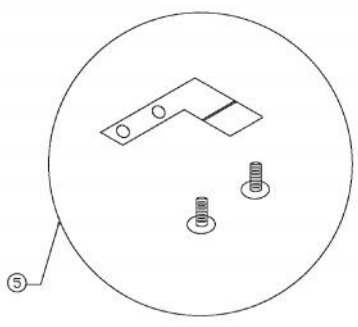

Ref #	Part Number	Qty.	Description
1	PW240003		DRIER ASSY VUWC140
2	PS100020		OVERLOAD (42245133) 152 WC
3	PS100021		PTC RELAY (42245131) 152 WC
4	PW240050		THERMISTOR (42244531)
5	PW200022		COMPRESSOR ASSY VUWC140
6	PS100009		POTENTIOMETER
7	PS100022		CONDENSER
8	PW240008		TERMINAL BLOCK VUWC140 42242407
9	PS100023		RUN CAPACITOR (42245134) 152 WC
10	PW220007		J TRAP
11	PS100024		DRIP PAN W/FOAM TAPE (42241926)
12	PS100025		SSAC THERMOSTAT (42244530) 152 WC
13	PW240005		FAN/MTR ASSY COMPLETE VUWC
14	PW200037		FAN BLADE
15	PW300145		FAN SHROUD (VUIM150) 42242902
16	PW210011		BASEPLATE (VUWC140)
17	PS100026		POWER CORD (42245130) 152 WC