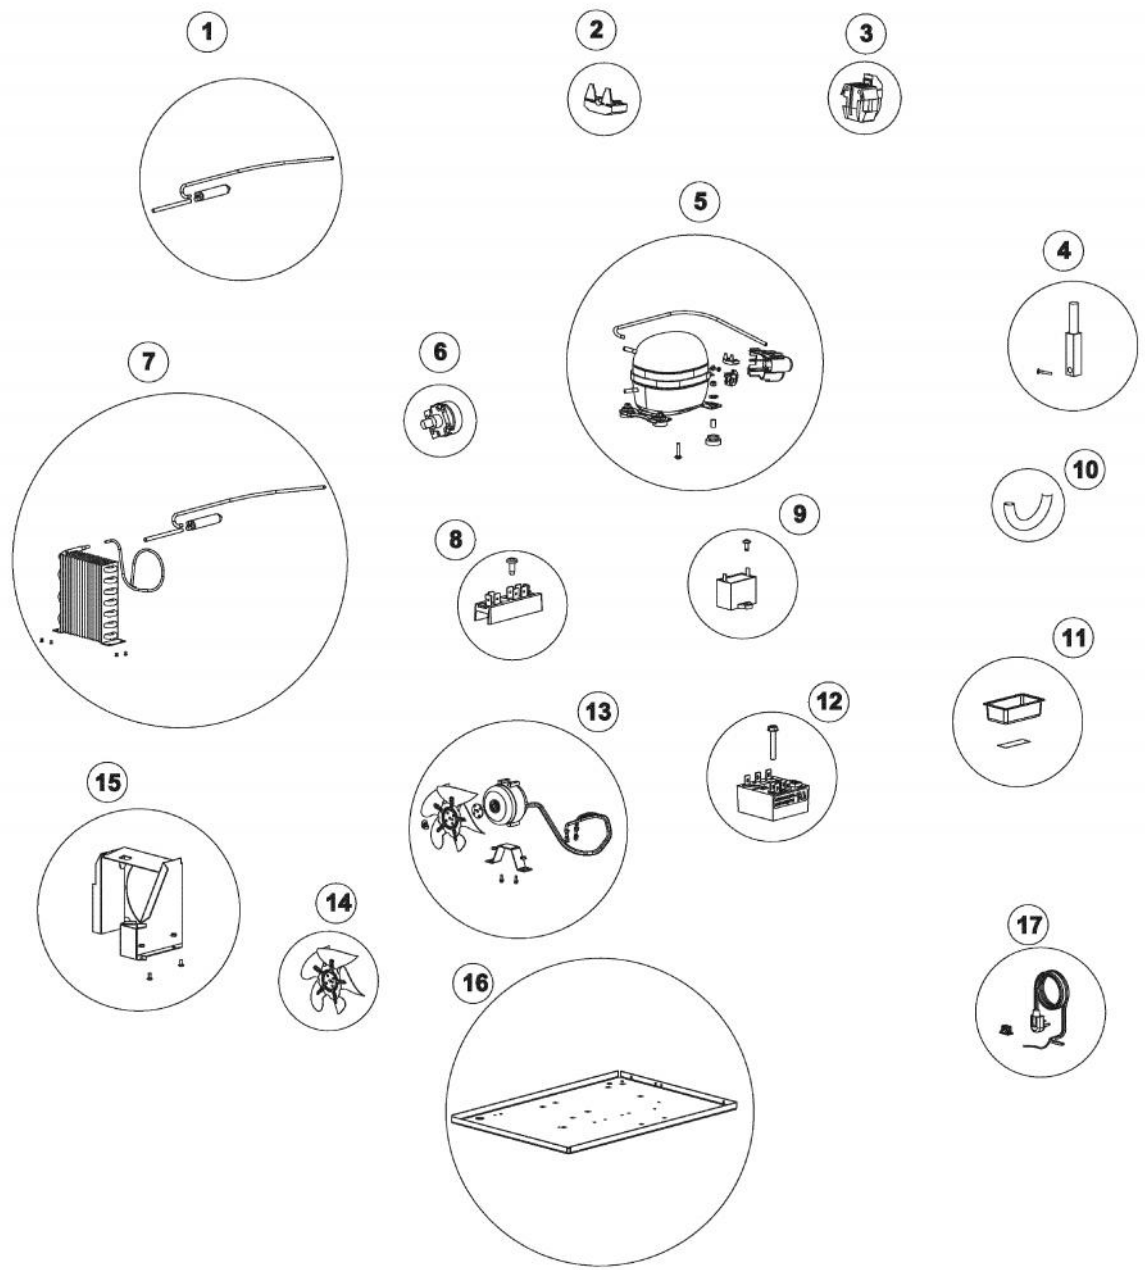

# VIKING VUWC152 Owner's Manual

[Shop genuine replacement parts for VIKING VUWC152](#)

[Find Your VIKING Refrigerator Parts - Select From 341 Models](#)

----- Manual continues below -----

Ref #	Part Number	Qty.	Description
1	PS100012		LINER SHIELD ASSEMBLY, BLK -RH (42246154)
2	PS100007		AURA LIGHT ASSY (BLACK) 42245124
3	PS100013		DRIP TRAY ASSEMBLY
4	PS100014		WINE RACK ASSEMBLY - COMPLETE (42245057) 152 WC
5	PS100015		WOOD FRONT (41008834) 152 WC
6	PS100016		WINE RACK FRAME (42246147) 152 WC
7	PW240016		ON / OFF SWITCH
8	PW230012		LIGHT SWITCH, PLUNGER XBKX 42242915
9	PW230004		THERMOSTAT KNOB (VUWC140)X42241950
10	PW240045		SERV. ASSY BLACK DRAIN TUBE 42244609
11	PW240049		151 EVAP ASSY (42244612)
12	PW210031		GRILLE-BLACK 42242909
13	PW220004		HINGE KIT (VUWC140) X 42240881
	PS100017		COUNTER SUNK HINGE (42244873) 152 WC
14	PS100018		LINER SHIELD ASSEMBLY, BLK - LH (42246152) 152 WC
15	PW220020		LOCK CATCH
16	PW200034		HINGE PIN, BOTTOM 42242085
17	PS100019		BACK PANEL ASSEMBLY (42245283) 152 WC

Ref #	Part Number	Qty.	Description
1	PW230079		151 VUWC DR ASSY R-LKY-GLD-HDL 42244567
2	PW230078		COMPLETE DOOR ASSEMBLY - LH (SS)
3	PW230119		DOOR GASKET (42243908)
4	PE930103		DR HDLE VUWC150DR/VUAR SS CUT 29.5
	PE930103PVD		DOOR HANDLE (VUWC150DR/VUAR)XBRX
	PE030001		BRACKET, DOOR, HANDLE
	PE030001PVD		END CAP DOOR HANDLE XBR
5	PS100048		STRIKER PLATE, BLACK
6	PW220004		HINGE KIT (VUWC140) X 42240881
7	PE010101		LOGO-4 1/2 XBKX ADHESIVE
	PE010093		LOGO-4 1/2 (VIKING-XBKXXBRX ADHESIV
	PE010102		LOGO-4 1/2 XWHX ADHESIVE
	PE010094		LOGO-4 1/2 XWHX ADHESIV
8	PW200059		LOCK & KEY ASSY FOR SSDF DOORS