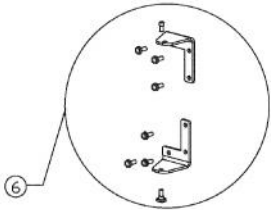

Ref #	Part Number	Qty.	Description
1	PW230084		COMPLETE DOOR ASSEMBLY - RH (SS)
2	PW230085		COMPLETE DOOR ASSEMBLY - LH (SS)
3	PW230119		DOOR GASKET (42243908)
4	PE930103		DR HDLE VUWC150DR/VUAR SS CUT 29.5
	PE930103PVD		DOOR HANDLE (VUWC150DR/VUAR)XBRX
	PE030001		BRACKET, DOOR, HANDLE
	PE030001PVD		END CAP DOOR HANDLE XBR
5	PS100048		STRIKER PLATE, BLACK
6	PW220004		HINGE KIT (VUWC140) X 42240881
7	PE010101		LOGO-4 1/2 XBKX ADHESIVE
	PE010093		LOGO-4 1/2 (VIKING-XBKXXBRX ADHESIV
	PE010102		LOGO-4 1/2 XWHX ADHESIVE
	PE010094		LOGO-4 1/2 XWHX ADHESIV
8	PW200059		LOCK & KEY ASSY FOR SSDF DOORS