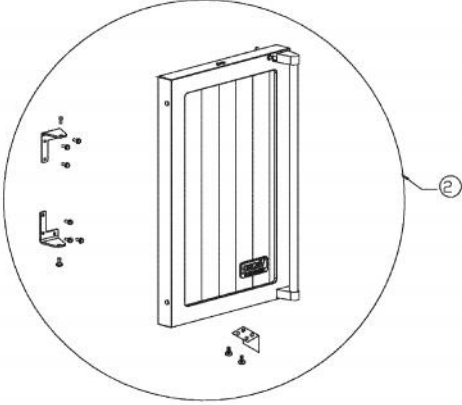

Ref #	Part Number	Qty.	Description
1	PW230084		COMPLETE DOOR ASSEMBLY - RH (SS)
2	PW230085		COMPLETE DOOR ASSEMBLY - LH (SS)
3	PW230119		DOOR GASKET (42243908)
4	PE930103		DR HDLE VUWC150DR/VUAR SS CUT 29.5
	PE930103PVD		DOOR HANDLE (VUWC150DR/VUAR)XBRX
	PE030001		BRACKET, DOOR, HANDLE
	PE030001PVD		END CAP DOOR HANDLE XBR
5	PS100048		STRIKER PLATE, BLACK
6	PW220004		HINGE KIT (VUWC140) X 42240881
7	PE010101		LOGO-4 1/2 XBKX ADHESIVE
	PE010093		LOGO-4 1/2 (VIKING-XBKXXBRX ADHESIV
	PE010102		LOGO-4 1/2 XWHX ADHESIVE
	PE010094		LOGO-4 1/2 XWHX ADHESIV
8	PW200059		LOCK & KEY ASSY FOR SSDF DOORS