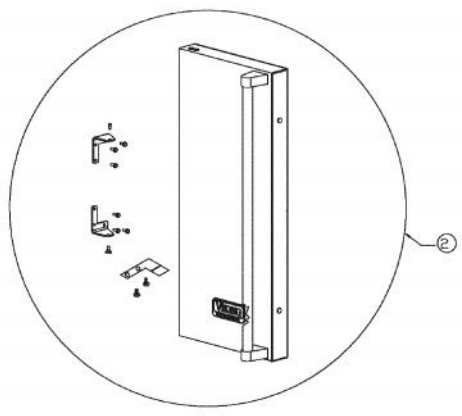

Ref #	Part Number	Qty.	Description
1	PW240003		DRIER ASSY VUWC140
2	PS100020		OVERLOAD (42245133) 152 WC
3	PS100021		PTC RELAY (42245131) 152 WC
4	PW240050		THERMISTOR (42244531)
5	PW200022		COMPRESSOR ASSY VUWC140
6	PS100009		POTENTIOMETER
7	PS100022		CONDENSER
8	PW240008		TERMINAL BLOCK VUWC140 42242407
9	PS100023		RUN CAPACITOR (42245134) 152 WC
10	PW220007		J TRAP
11	PS100024		DRIP PAN W/FOAM TAPE (42241926)
12	PS100025		SSAC THERMOSTAT (42244530) 152 WC
13	PW240005		FAN/MTR ASSY COMPLETE VUWC
14	PW200037		FAN BLADE
15	PW300145		FAN SHROUD (VUIM150) 42242902
16	PW210011		BASEPLATE (VUWC140)
17	PS100026		POWER CORD (42245130) 152 WC