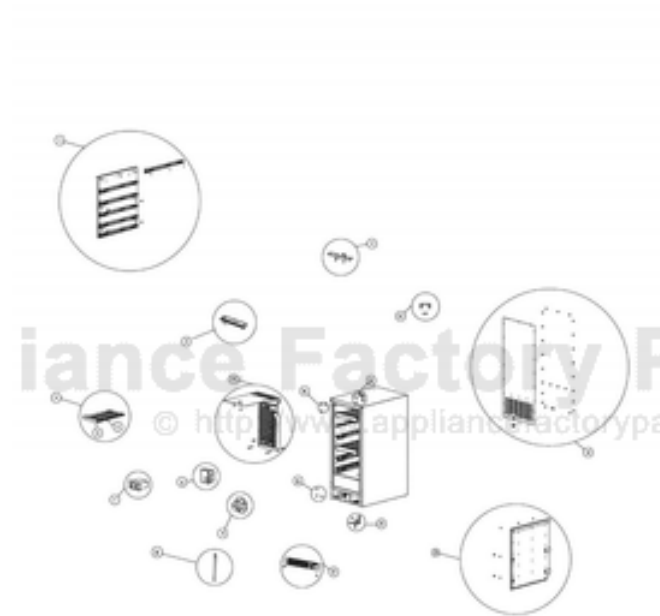

# VIKING VUWC152 Owner's Manual

[Shop genuine replacement parts for VIKING VUWC152](#)

[Find Your VIKING Refrigerator Parts - Select From 341 Models](#)

----- Manual continues below -----

Ref #	Part Number	Qty.	Description
1	PS100012		LINER SHIELD ASSEMBLY, BLK -RH (42246154)
2	PS100007		AURA LIGHT ASSY (BLACK) 42245124
3	PS100013		DRIP TRAY ASSEMBLY
4	PS100014		WINE RACK ASSEMBLY - COMPLETE (42245057) 152 WC
5	PS100015		WOOD FRONT (41008834) 152 WC
6	PS100016		WINE RACK FRAME (42246147) 152 WC
7	PW240016		ON / OFF SWITCH
8	PW230012		LIGHT SWITCH, PLUNGER XBKX 42242915
9	PW230004		THERMOSTAT KNOB (VUWC140)X42241950
10	PW240045		SERV. ASSY BLACK DRAIN TUBE 42244609
11	PW240049		151 EVAP ASSY (42244612)
12	PW210031		GRILLE-BLACK 42242909
13	PW220004		HINGE KIT (VUWC140) X 42240881
	PS100017		COUNTER SUNK HINGE (42244873) 152 WC
14	PS100018		LINER SHIELD ASSEMBLY, BLK - LH (42246152) 152 WC
15	PW220020		LOCK CATCH
16	PW200034		HINGE PIN, BOTTOM 42242085
17	PS100019		BACK PANEL ASSEMBLY (42245283) 152 WC