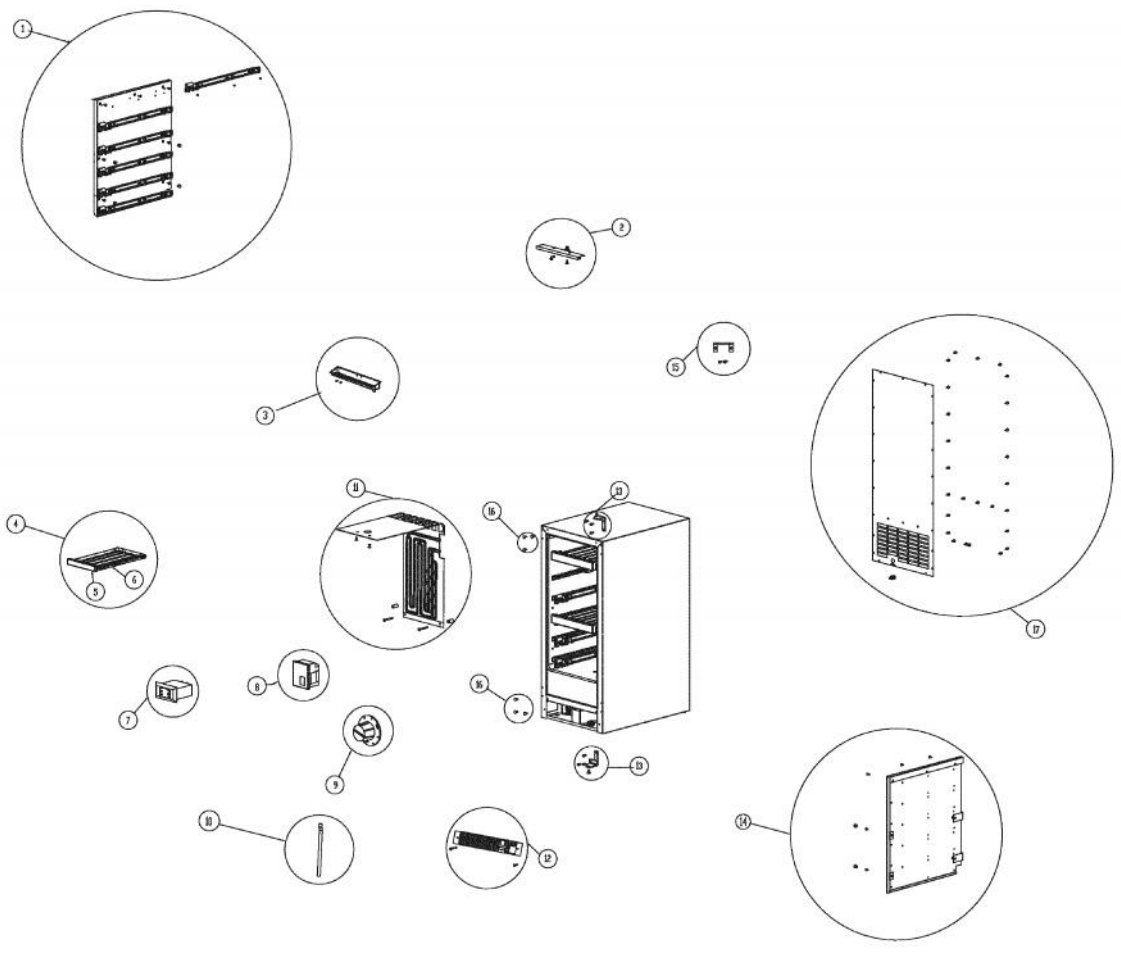

# VIKING VUWC152 Owner's Manual

[Shop genuine replacement parts for VIKING VUWC152](#)

[Find Your VIKING Refrigerator Parts - Select From 341 Models](#)

----- Manual continues below -----

Ref #	Part Number	Qty.	Description
1	PS100012		LINER SHIELD ASSEMBLY, BLK -RH (42246154)
2	PS100007		AURA LIGHT ASSY (BLACK) 42245124
3	PS100013		DRIP TRAY ASSEMBLY
4	PS100014		WINE RACK ASSEMBLY - COMPLETE (42245057) 152 WC
5	PS100015		WOOD FRONT (41008834) 152 WC
6	PS100016		WINE RACK FRAME (42246147) 152 WC
7	PW240016		ON / OFF SWITCH
8	PW230012		LIGHT SWITCH, PLUNGER XBKX 42242915
9	PW230004		THERMOSTAT KNOB (VUWC140)X42241950
10	PW240045		SERV. ASSY BLACK DRAIN TUBE 42244609
11	PW240049		151 EVAP ASSY (42244612)
12	PW210031		GRILLE-BLACK 42242909
13	PW220004		HINGE KIT (VUWC140) X 42240881
	PS100017		COUNTER SUNK HINGE (42244873) 152 WC
14	PS100018		LINER SHIELD ASSEMBLY, BLK - LH (42246152) 152 WC
15	PW220020		LOCK CATCH
16	PW200034		HINGE PIN, BOTTOM 42242085
17	PS100019		BACK PANEL ASSEMBLY (42245283) 152 WC