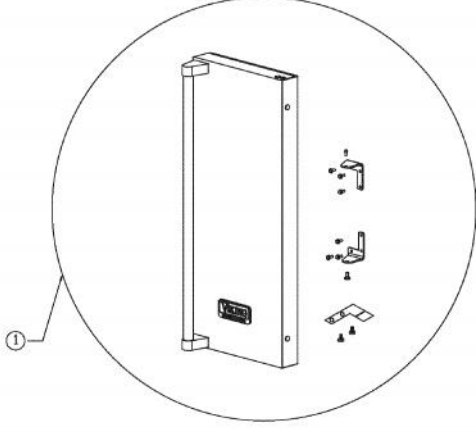

Ref #	Part Number	Qty.	Description
1	PW240003		DRIER ASSY VUWC140
2	PS100020		OVERLOAD (42245133) 152 WC
3	PS100021		PTC RELAY (42245131) 152 WC
4	PW240050		THERMISTOR (42244531)
5	PW200022		COMPRESSOR ASSY VUWC140
6	PS100009		POTENTIOMETER
7	PS100022		CONDENSER
8	PW240008		TERMINAL BLOCK VUWC140 42242407
9	PS100023		RUN CAPACITOR (42245134) 152 WC
10	PW220007		J TRAP
11	PS100024		DRIP PAN W/FOAM TAPE (42241926)
12	PS100025		SSAC THERMOSTAT (42244530) 152 WC
13	PW240005		FAN/MTR ASSY COMPLETE VUWC
14	PW200037		FAN BLADE
15	PW300145		FAN SHROUD (VUIM150) 42242902
16	PW210011		BASEPLATE (VUWC140)
17	PS100026		POWER CORD (42245130) 152 WC