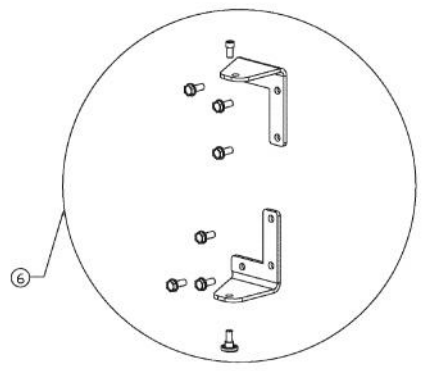

Ref #	Part Number	Qty.	Description
1	PW240003		DRIER ASSY VUWC140
2	PS100020		OVERLOAD (42245133) 152 WC
3	PS100021		PTC RELAY (42245131) 152 WC
4	PW240050		THERMISTOR (42244531)
5	PW200022		COMPRESSOR ASSY VUWC140
6	PS100009		POTENTIOMETER
7	PS100022		CONDENSER
8	PW240008		TERMINAL BLOCK VUWC140 42242407
9	PS100023		RUN CAPACITOR (42245134) 152 WC
10	PW220007		J TRAP
11	PS100024		DRIP PAN W/FOAM TAPE (42241926)
12	PS100025		SSAC THERMOSTAT (42244530) 152 WC
13	PW240005		FAN/MTR ASSY COMPLETE VUWC
14	PW200037		FAN BLADE
15	PW300145		FAN SHROUD (VUIM150) 42242902
16	PW210011		BASEPLATE (VUWC140)
17	PS100026		POWER CORD (42245130) 152 WC