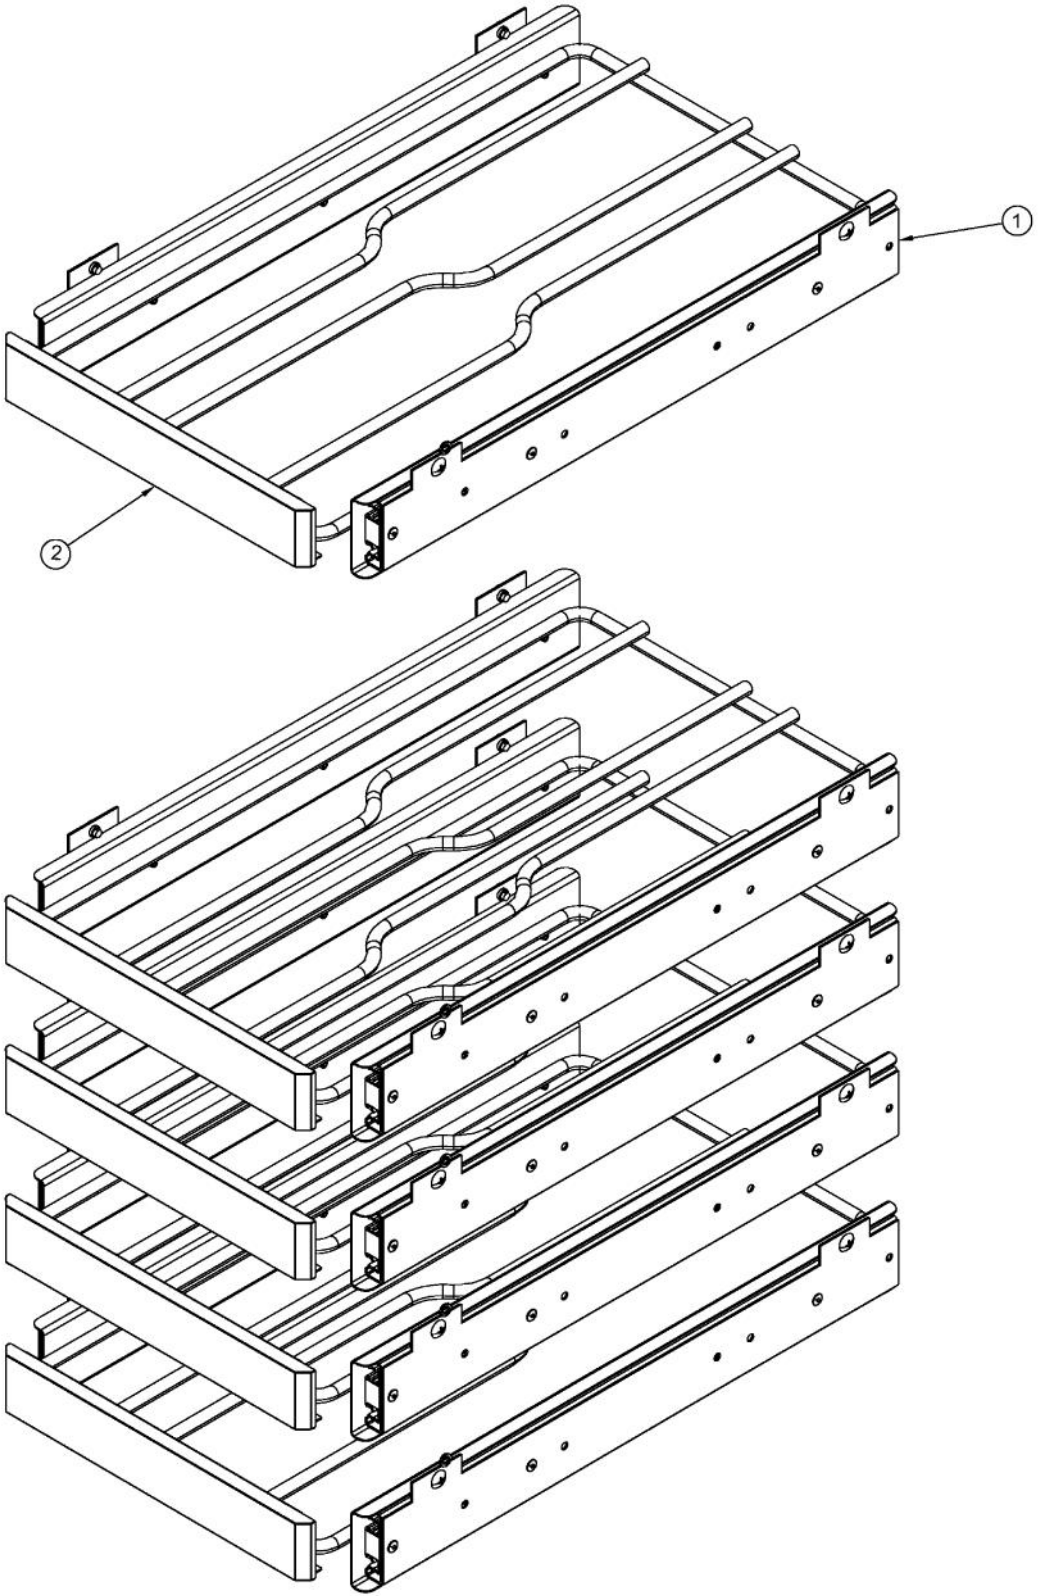

# VIKING VWCI150GRSS Owner's Manual

[Shop genuine replacement parts for VIKING  
VWCI150GRSS](#)

[Find Your VIKING Refrigerator Parts - Select From 341 Models](#)

----- Manual continues below -----

Ref #	Part Number	Qty.	Description
2	033021-000	1	HINGE KIT, RH
3	033017-000	1	HANDLE
4	033016-000	2	HANDLE END CAP
5	033018-000	4	SCREW, HANDLE MOUNTING
6	033069-000	1	DOOR GASKET, 15
7	033015-000	2	PLUNGER FASTENER
8	032973-000	1	PLUNGER BRACKET

Ref #	Part Number	Qty.	Description
1	033070-000	5	SHELF ASSEMBLY, 15
2	044589-000	5	15 WINE RACK FRONT

Ref #	Part Number	Qty.	Description
1	033033-000	4	LEVELLING LEG
2	033073-000	1	GRILLE ASSEMBLY, 15
3	033040-000	1	DOOR SWITCH
4	033074-000	1	CONDENSER
5	033024-000	2	FASTENER, CONTROL MOUNTING
6	033023-000	1	CONTROLLER FACE PLATE
7	033022-000	1	CONTROLLER ASSY
8	033026-000	1	LIGHT BULB
9	033027-000	1	LIGHT SOCKET
NI	033028-000	1	HARNESS, CONTROLLER
NI	033039-000	1	HARNESS, MACHINE COMPARTMENT
NI	033025-000	1	SENSOR