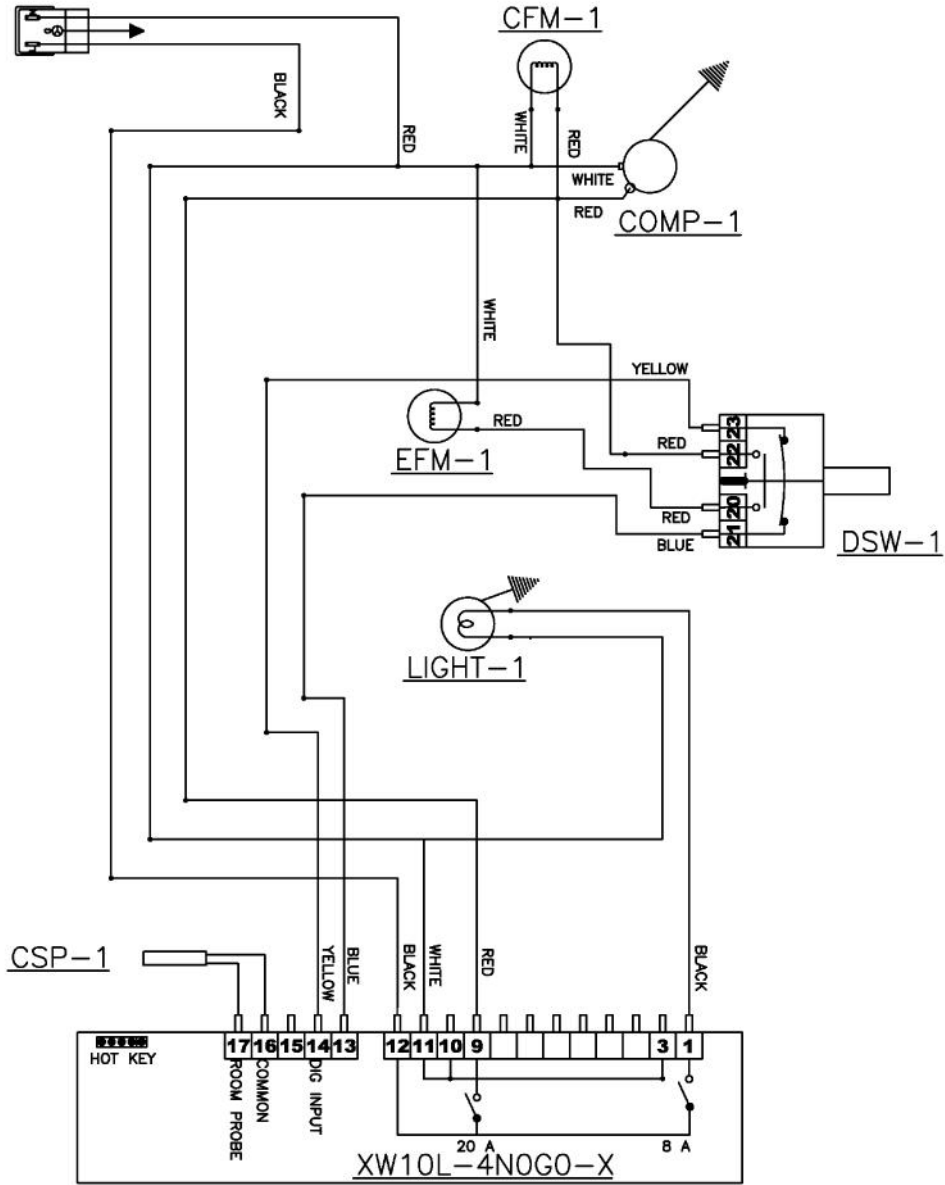

Ref #	Part Number	Qty.	Description
1	033072-000	1	EVAP ASSEMBLY
2	033030-000	1	FAN MOTOR
3	033030-000	1	FAN MOTOR
4	033034-000	1	COMPRESSOR KIT
5	033037-000	2	PROCESS TUBE
6	033035-000	1	DRIER
7	033036-000	1	COMP. START COMPONENTS
NI	033031-000	1	HARNESS, FAN MOTOR
NI	033042-000	1	POWER CORD

VIKING UC PRODUCT

- XW10L--REFRIGERATION SYSTEM CONTROLLER
- DSW-1--LIGHT AND EVAP FAN MOTOR DOOR SWITCH
- LIGHT 1--COMPARTMENT LIGHT
- EFM 1--EVAPORATOR FAN MOTOR
- CSP-1--REFRIGERATED COMPARTMENT 1 SENSOR PROBE
- CFM-1--CONDENSER FAN MOTOR