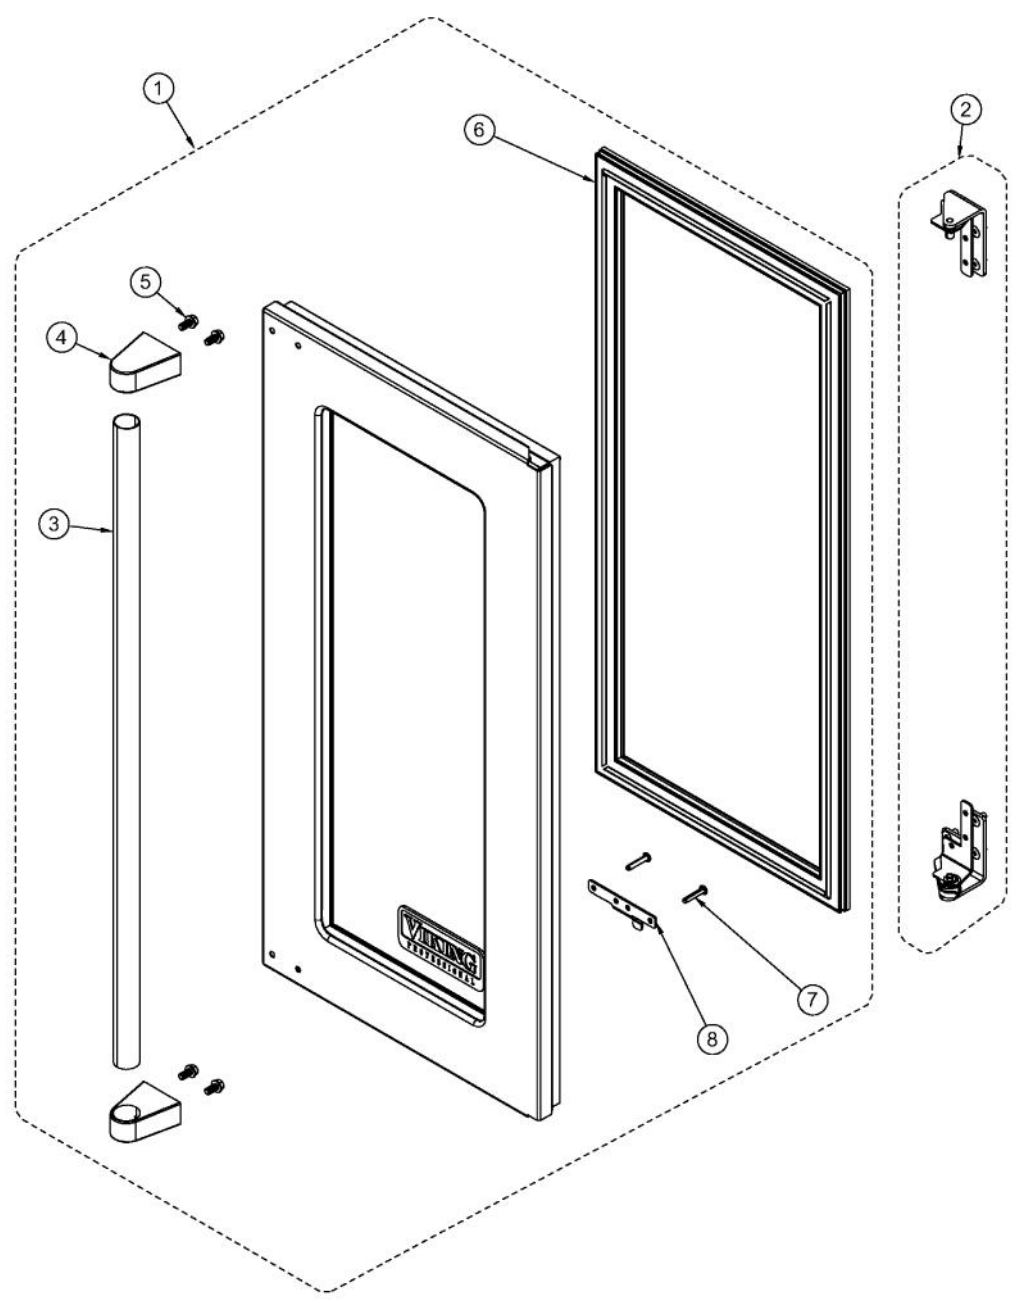

Ref #	Part Number	Qty.	Description
2	033021-000	1	HINGE KIT, RH
3	033017-000	1	HANDLE
4	033016-000	2	HANDLE END CAP
5	033018-000	4	SCREW, HANDLE MOUNTING
6	033069-000	1	DOOR GASKET, 15
7	033015-000	2	PLUNGER FASTENER
8	032973-000	1	PLUNGER BRACKET