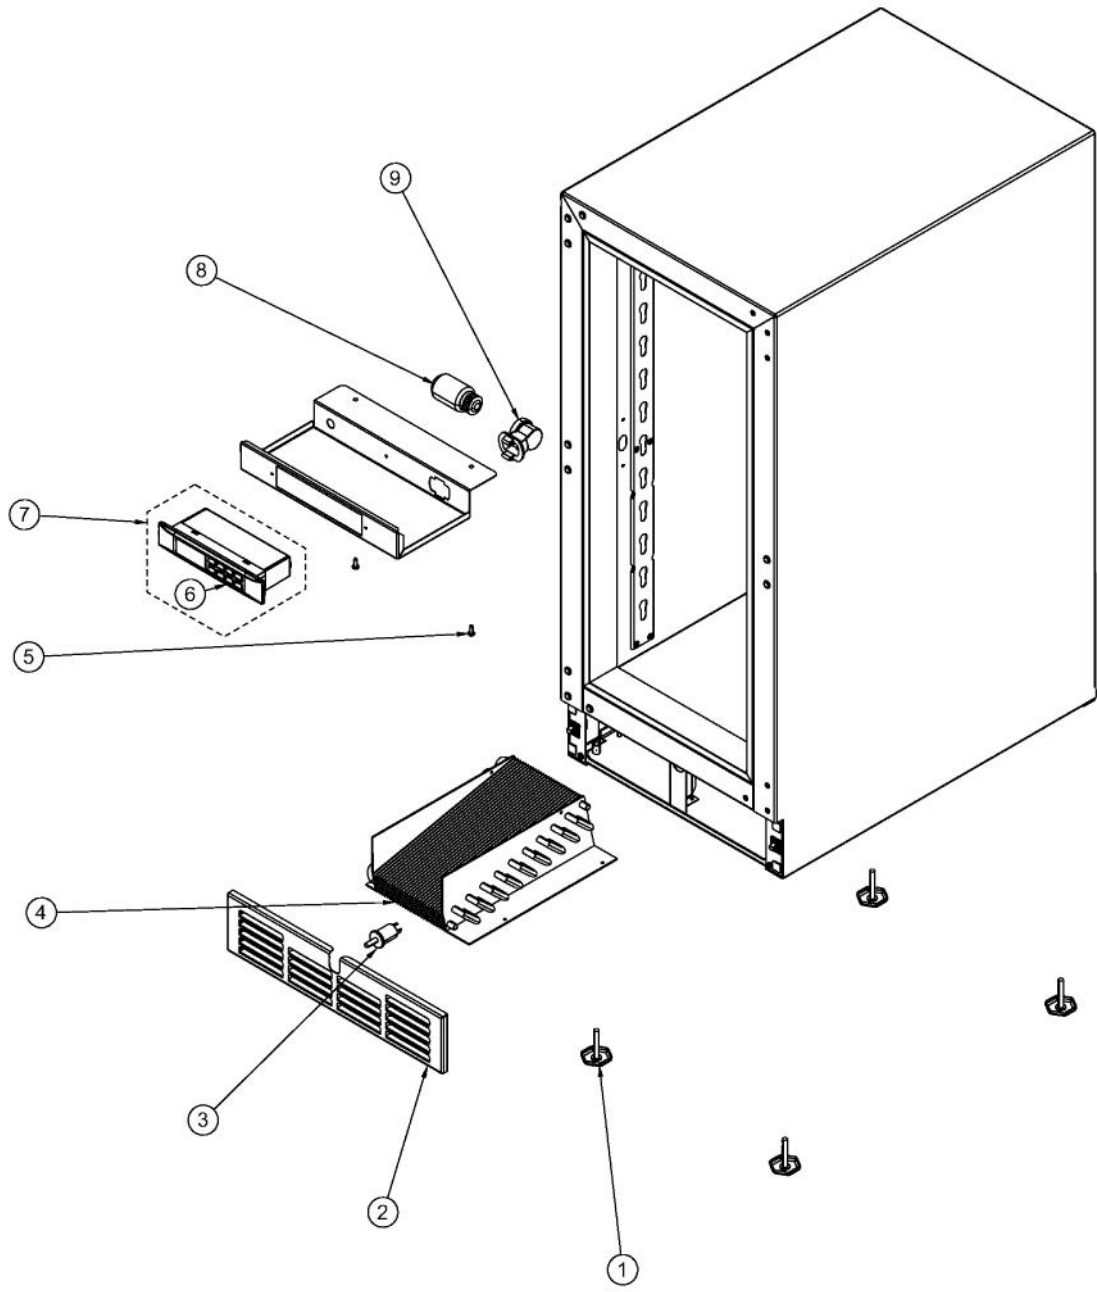

# VIKING VWCI150GRSS Owner's Manual

[Shop genuine replacement parts for VIKING  
VWCI150GRSS](#)

[Find Your VIKING Refrigerator Parts - Select From 341 Models](#)

----- Manual continues below -----

Ref #	Part Number	Qty.	Description
2	033021-000	1	HINGE KIT, RH
3	033017-000	1	HANDLE
4	033016-000	2	HANDLE END CAP
5	033018-000	4	SCREW, HANDLE MOUNTING
6	033069-000	1	DOOR GASKET, 15
7	033015-000	2	PLUNGER FASTENER
8	032973-000	1	PLUNGER BRACKET

Ref #	Part Number	Qty.	Description
1	033070-000	5	SHELF ASSEMBLY, 15
2	044589-000	5	15 WINE RACK FRONT

Ref #	Part Number	Qty.	Description
1	033033-000	4	LEVELLING LEG
2	033073-000	1	GRILLE ASSEMBLY, 15
3	033040-000	1	DOOR SWITCH
4	033074-000	1	CONDENSER
5	033024-000	2	FASTENER, CONTROL MOUNTING
6	033023-000	1	CONTROLLER FACE PLATE
7	033022-000	1	CONTROLLER ASSY
8	033026-000	1	LIGHT BULB
9	033027-000	1	LIGHT SOCKET
NI	033028-000	1	HARNESS, CONTROLLER
NI	033039-000	1	HARNESS, MACHINE COMPARTMENT
NI	033025-000	1	SENSOR