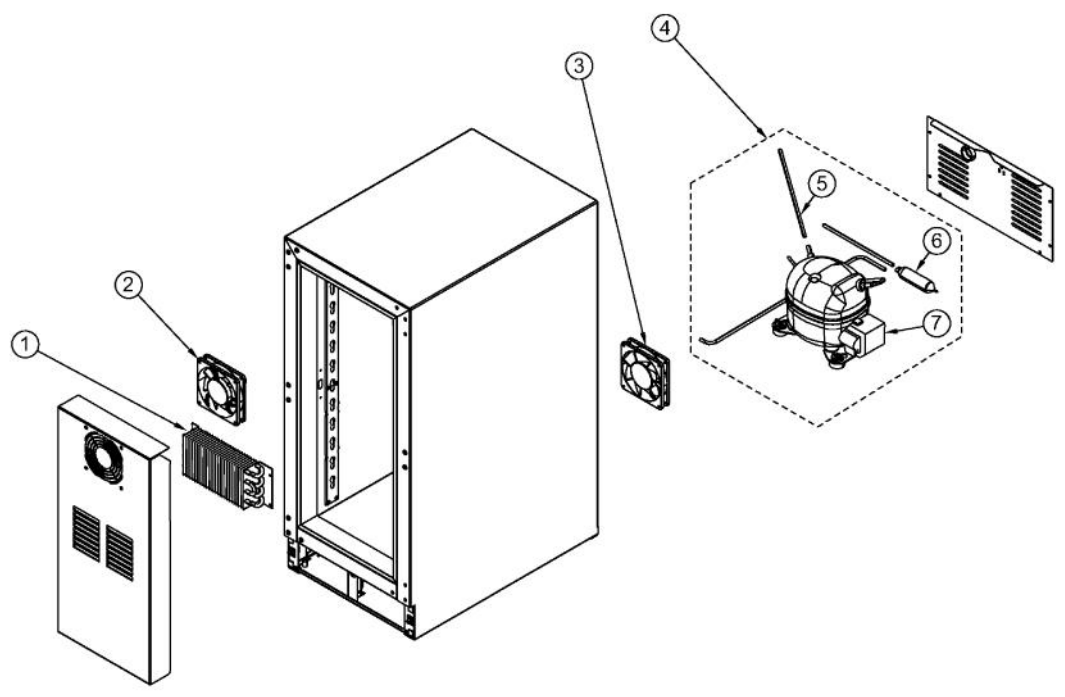

# VIKING VWCI150GRSS Owner's Manual

[Shop genuine replacement parts for VIKING  
VWCI150GRSS](#)

[Find Your VIKING Refrigerator Parts - Select From 341 Models](#)

----- Manual continues below -----

Ref #	Part Number	Qty.	Description
2	033021-000	1	HINGE KIT, RH
3	033017-000	1	HANDLE
4	033016-000	2	HANDLE END CAP
5	033018-000	4	SCREW, HANDLE MOUNTING
6	033069-000	1	DOOR GASKET, 15
7	033015-000	2	PLUNGER FASTENER
8	032973-000	1	PLUNGER BRACKET

Ref #	Part Number	Qty.	Description
1	033070-000	5	SHELF ASSEMBLY, 15
2	044589-000	5	15 WINE RACK FRONT

Ref #	Part Number	Qty.	Description
1	033033-000	4	LEVELLING LEG
2	033073-000	1	GRILLE ASSEMBLY, 15
3	033040-000	1	DOOR SWITCH
4	033074-000	1	CONDENSER
5	033024-000	2	FASTENER, CONTROL MOUNTING
6	033023-000	1	CONTROLLER FACE PLATE
7	033022-000	1	CONTROLLER ASSY
8	033026-000	1	LIGHT BULB
9	033027-000	1	LIGHT SOCKET
NI	033028-000	1	HARNESS, CONTROLLER
NI	033039-000	1	HARNESS, MACHINE COMPARTMENT
NI	033025-000	1	SENSOR