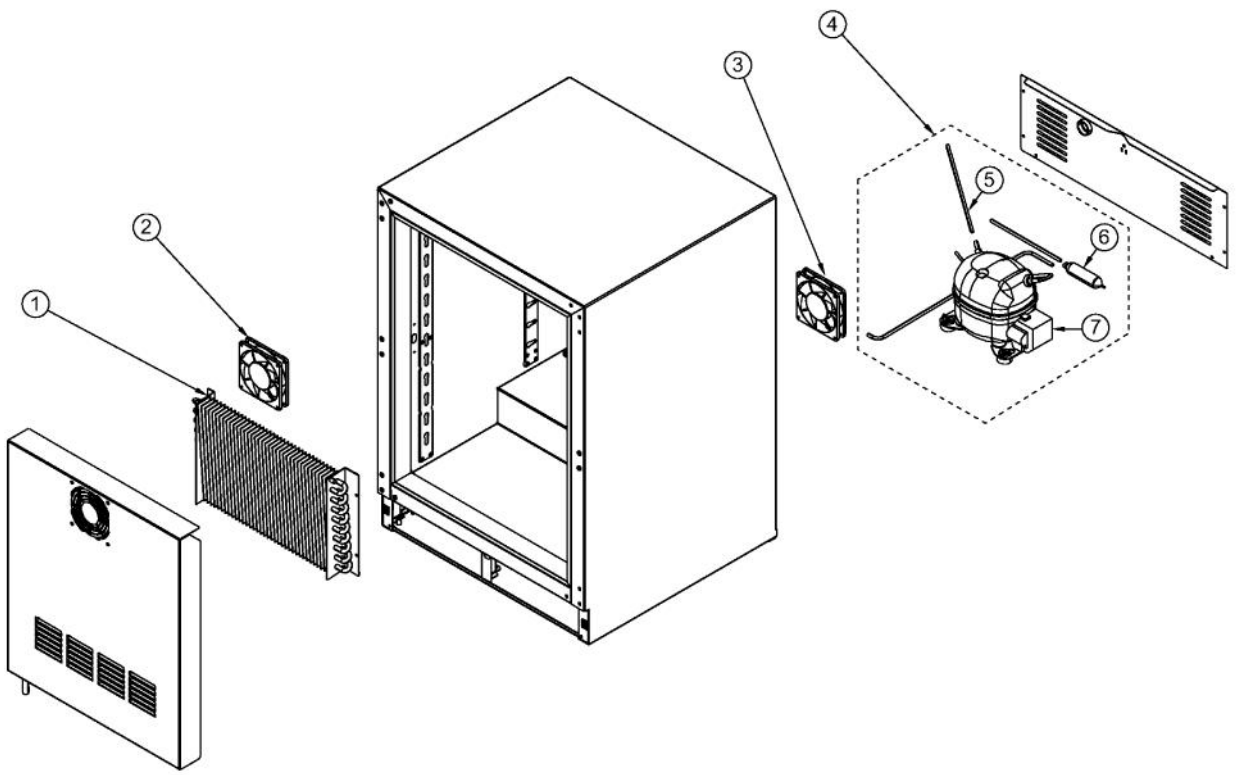

# VIKING VWCI1240GRSS Owner's Manual

[Shop genuine replacement parts for VIKING  
VWCI1240GRSS](#)

[Find Your VIKING Refrigerator Parts - Select From 341 Models](#)

----- Manual continues below -----

Ref #	Part Number	Qty.	Description
1	032971-000	1	RD-VK-24-R3 CLEAR GLASS W/SS BORDER DOOR PANEL A...
2	033021-000	1	HINGE KIT, RH
3	033017-000	1	HANDLE
4	033016-000	2	HANDLE END CAP
5	033018-000	4	SCREW, HANDLE MOUNTING
6	032972-000	1	DOOR GASKET, 24
7	033015-000	2	PLUNGER FASTENER
8	032973-000	1	PLUNGER BRACKET

Ref #	Part Number	Qty.	Description
1	033018-000	5	SCREW, HANDLE MOUNTING
2	044590-000	5	24 WINE RACK FRONT

Ref #	Part Number	Qty.	Description
1	033033-000	4	LEVELLING LEG
2	033032-000	1	GRILLE ASSEMBLY, 24
3	033040-000	1	DOOR SWITCH
4	033041-000	1	CONDENSER
5	033024-000	2	FASTENER, CONTROL MOUNTING
6	033023-000	1	CONTROLLER FACE PLATE
7	033022-000	1	CONTROLLER ASSY
8	033026-000	1	LIGHT BULB
9	033027-000	1	LIGHT SOCKET
NI	033028-000	1	HARNESS, CONTROLLER
NI	033039-000	1	HARNESS, MACHINE COMPARTMENT
NI	033025-000	1	SENSOR