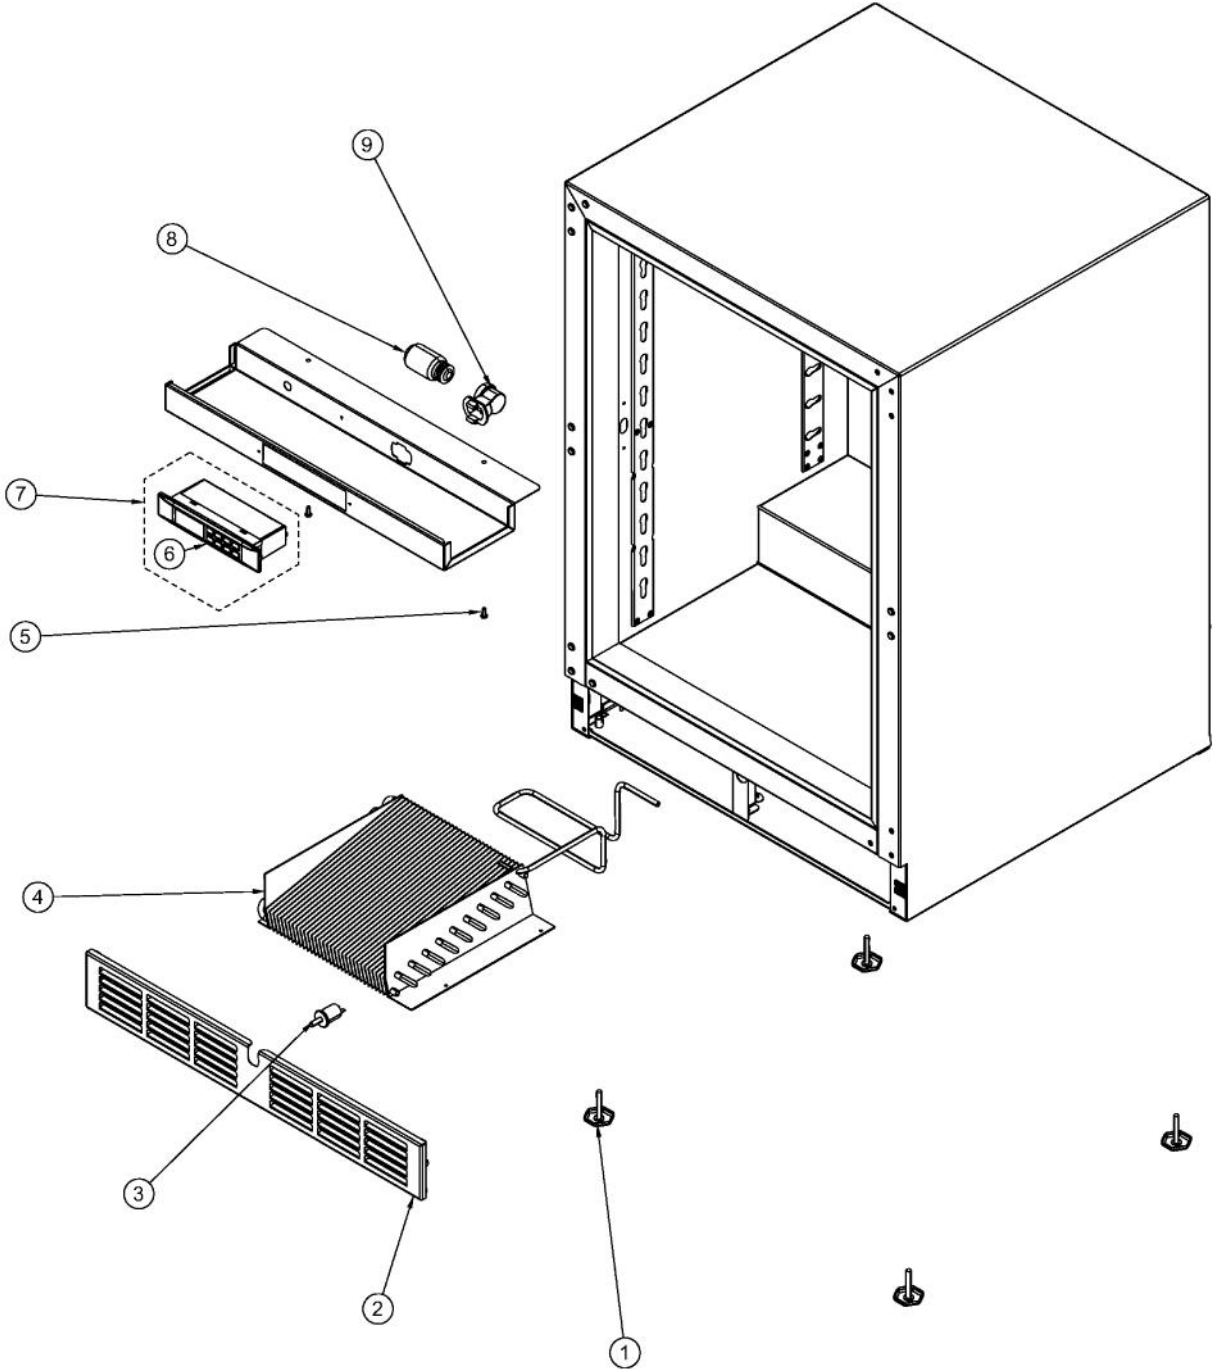

# VIKING VWCI1240GRSS Owner's Manual

[Shop genuine replacement parts for VIKING  
VWCI1240GRSS](#)

[Find Your VIKING Refrigerator Parts - Select From 341 Models](#)

----- Manual continues below -----

Ref #	Part Number	Qty.	Description
1	032971-000	1	RD-VK-24-R3 CLEAR GLASS W/SS BORDER DOOR PANEL A...
2	033021-000	1	HINGE KIT, RH
3	033017-000	1	HANDLE
4	033016-000	2	HANDLE END CAP
5	033018-000	4	SCREW, HANDLE MOUNTING
6	032972-000	1	DOOR GASKET, 24
7	033015-000	2	PLUNGER FASTENER
8	032973-000	1	PLUNGER BRACKET

Ref #	Part Number	Qty.	Description
1	033018-000	5	SCREW, HANDLE MOUNTING
2	044590-000	5	24 WINE RACK FRONT

Ref #	Part Number	Qty.	Description
1	033033-000	4	LEVELLING LEG
2	033032-000	1	GRILLE ASSEMBLY, 24
3	033040-000	1	DOOR SWITCH
4	033041-000	1	CONDENSER
5	033024-000	2	FASTENER, CONTROL MOUNTING
6	033023-000	1	CONTROLLER FACE PLATE
7	033022-000	1	CONTROLLER ASSY
8	033026-000	1	LIGHT BULB
9	033027-000	1	LIGHT SOCKET
NI	033028-000	1	HARNESS, CONTROLLER
NI	033039-000	1	HARNESS, MACHINE COMPARTMENT
NI	033025-000	1	SENSOR

Ref #	Part Number	Qty.	Description
1	033029-000	1	EVAP ASSEMBLY
2	033030-000	1	FAN MOTOR
3	033030-000	1	FAN MOTOR
4	033034-000	1	COMPRESSOR KIT
5	033037-000	2	PROCESS TUBE
6	033035-000	1	DRIER
7	033036-000	1	COMP. START COMPONENTS
NI	033031-000	1	HARNESS, FAN MOTOR
NI	033042-000	1	POWER CORD