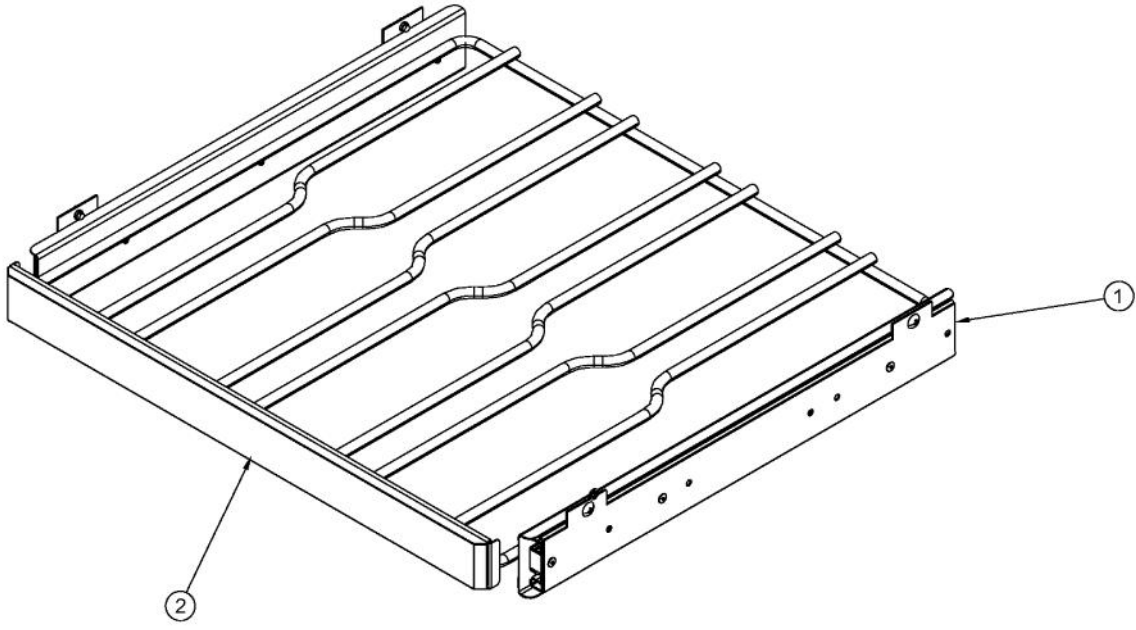

# VIKING VWCI1240GRSS Owner's Manual

[Shop genuine replacement parts for VIKING  
VWCI1240GRSS](#)

[Find Your VIKING Refrigerator Parts - Select From 341 Models](#)

----- Manual continues below -----

Ref #	Part Number	Qty.	Description
1	032971-000	1	RD-VK-24-R3 CLEAR GLASS W/SS BORDER DOOR PANEL A...
2	033021-000	1	HINGE KIT, RH
3	033017-000	1	HANDLE
4	033016-000	2	HANDLE END CAP
5	033018-000	4	SCREW, HANDLE MOUNTING
6	032972-000	1	DOOR GASKET, 24
7	033015-000	2	PLUNGER FASTENER
8	032973-000	1	PLUNGER BRACKET

Ref #	Part Number	Qty.	Description
1	033018-000	5	SCREW, HANDLE MOUNTING
2	044590-000	5	24 WINE RACK FRONT

Ref #	Part Number	Qty.	Description
1	033033-000	4	LEVELLING LEG
2	033032-000	1	GRILLE ASSEMBLY, 24
3	033040-000	1	DOOR SWITCH
4	033041-000	1	CONDENSER
5	033024-000	2	FASTENER, CONTROL MOUNTING
6	033023-000	1	CONTROLLER FACE PLATE
7	033022-000	1	CONTROLLER ASSY
8	033026-000	1	LIGHT BULB
9	033027-000	1	LIGHT SOCKET
NI	033028-000	1	HARNESS, CONTROLLER
NI	033039-000	1	HARNESS, MACHINE COMPARTMENT
NI	033025-000	1	SENSOR