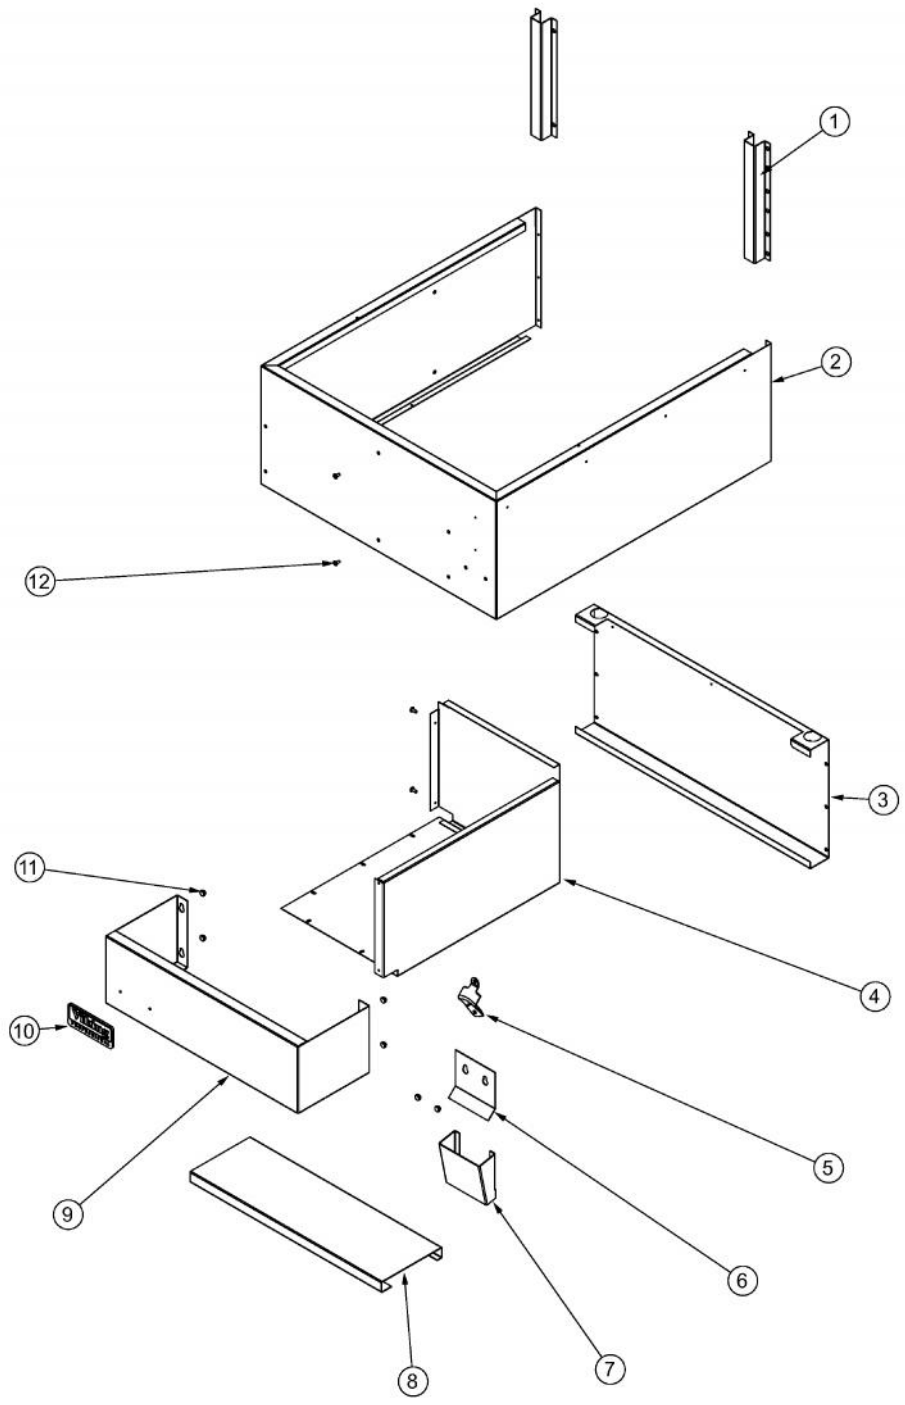

# VIKING VBRC241SS Owner's Manual

[Shop genuine replacement parts for VIKING  
VBRC241SS](#)

[Find Your VIKING Refrigerator Parts - Select From 341 Models](#)

----- Manual continues below -----

Ref #	Part Number	Qty.	Description
1	019703-000	2	GUIDE, HI SHELF, TUBE
2	019699-000	1	OUTER BODY, 24
3	019700-000	1	OUTER BODY BACK
4	019701-000	1	COVER INSULATION
5	019681-000	1	BOTTLE OPENER, SS
6	019694-000	1	CAP CATCH, REAR
7	019693-000	1	CAP, CATCH, FRONT
8	019692-000	1	SPEED RAIL, BASE
9	019691-000	1	SPEED RAIL, FRONT
10	PE010016	1	NAMEPLATE, LOGO, PRO
11	019680-000	6	WELD, BUTTON 1/4 X 1/2
12	PD020120	4	8 X 1/2 TEK SHEET METAL SCREW

Ref #	Part Number	Qty.	Description
1	019798-000	1	TUBE, VERTICAL TOP SHELF V24 (.5 DIA)
2	PE030052	2	SUPPORT TUBE, HOLE THROUGH
3	019794-000	1	TOP SHELF, 24
4	019795-000	2	TOP SHELF, SUPPORT CHANNEL
5	019797-000	1	BRACKET, TOP SHELF, RH
6	019799-000	2	TUBE, VERTICAL TOP SHELF V24(1 DIA)
7	019796-000	1	BRACKET, TOP SHELF, LH
8	PE030187	2	ENDCAP, TUBE

Ref #	Part Number	Qty.	Description
1	019710-000	1	ICE, COMPARTMENT
2	019709-000	1	SINK, BODY
3	019675-000	1	DRAIN, SINK (1/2 NPS X 2)
4	019677-000	1	DRAIN, SINK (1/2 NPS X 3-1/2)
5	019675-000	1	DRAIN, SINK (1/2 NPS X 2)

Ref #	Part Number	Qty.	Description
1	019711-000	1	FAUCET
2	019698-000	1	TRIM, TOP
3	019695-000	1	TOP FRAME, 24
4	019696-000	2	TOP FRAME, ANGLE, 24

Ref #	Part Number	Qty.	Description
1	019704-000	1	DRINK MIX, TOP TRIM
2	019705-000	1	DRINK MIX, BODY
3	019689-000	1	INSULATION, STYROFOAM, 7/8 X 6-1/4 X 18-1/4, DRINK MIX,...
4	019708-000	1	DRINK MIX, COVER, FRONT, ENDCAP