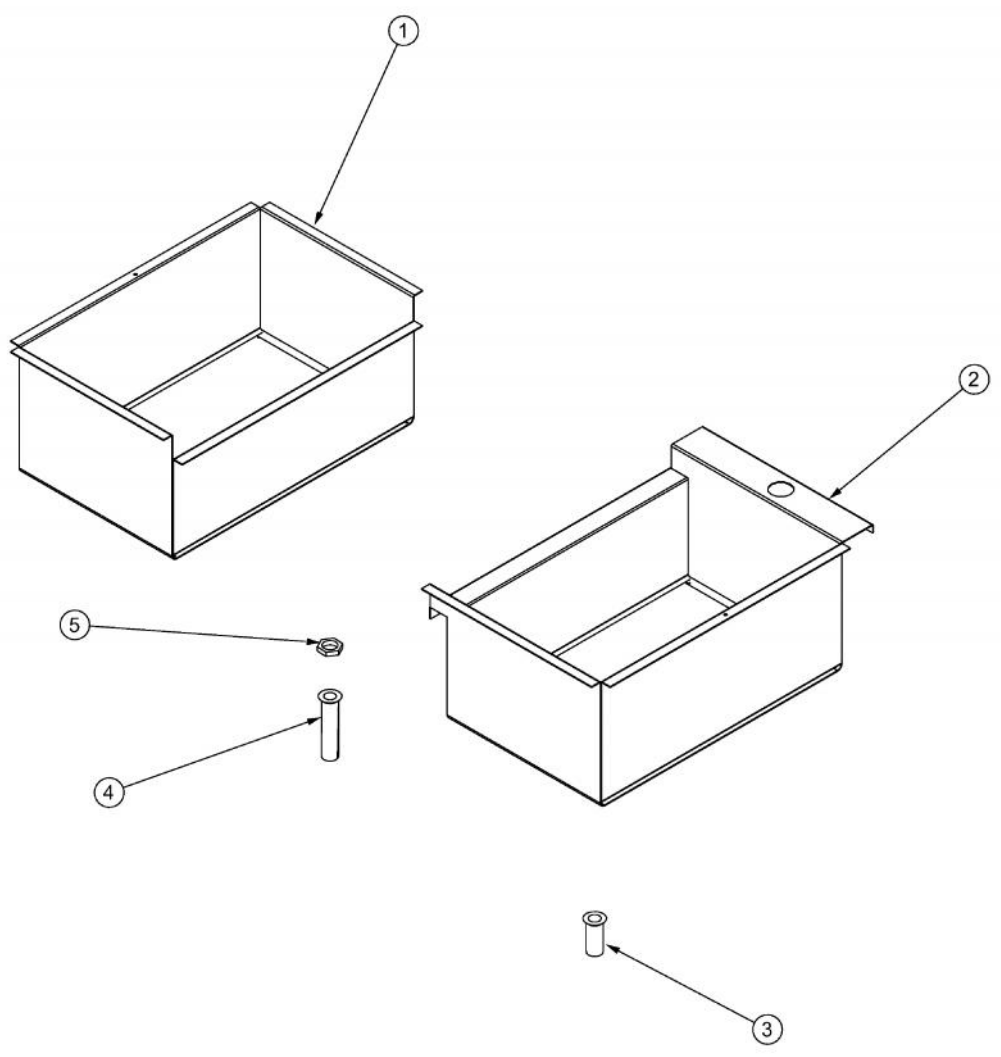

# VIKING VBRC241SS Owner's Manual

[Shop genuine replacement parts for VIKING  
VBRC241SS](#)

[Find Your VIKING Refrigerator Parts - Select From 341 Models](#)

----- Manual continues below -----

Ref #	Part Number	Qty.	Description
1	019703-000	2	GUIDE, HI SHELF, TUBE
2	019699-000	1	OUTER BODY, 24
3	019700-000	1	OUTER BODY BACK
4	019701-000	1	COVER INSULATION
5	019681-000	1	BOTTLE OPENER, SS
6	019694-000	1	CAP CATCH, REAR
7	019693-000	1	CAP, CATCH, FRONT
8	019692-000	1	SPEED RAIL, BASE
9	019691-000	1	SPEED RAIL, FRONT
10	PE010016	1	NAMEPLATE, LOGO, PRO
11	019680-000	6	WELD, BUTTON 1/4 X 1/2
12	PD020120	4	8 X 1/2 TEK SHEET METAL SCREW

Ref #	Part Number	Qty.	Description
1	019798-000	1	TUBE, VERTICAL TOP SHELF V24 (.5 DIA)
2	PE030052	2	SUPPORT TUBE, HOLE THROUGH
3	019794-000	1	TOP SHELF, 24
4	019795-000	2	TOP SHELF, SUPPORT CHANNEL
5	019797-000	1	BRACKET, TOP SHELF, RH
6	019799-000	2	TUBE, VERTICAL TOP SHELF V24(1 DIA)
7	019796-000	1	BRACKET, TOP SHELF, LH
8	PE030187	2	ENDCAP, TUBE

Ref #	Part Number	Qty.	Description
1	019710-000	1	ICE, COMPARTMENT
2	019709-000	1	SINK, BODY
3	019675-000	1	DRAIN, SINK (1/2 NPS X 2)
4	019677-000	1	DRAIN, SINK (1/2 NPS X 3-1/2)
5	019675-000	1	DRAIN, SINK (1/2 NPS X 2)

Ref #	Part Number	Qty.	Description
1	019711-000	1	FAUCET
2	019698-000	1	TRIM, TOP
3	019695-000	1	TOP FRAME, 24
4	019696-000	2	TOP FRAME, ANGLE, 24

Ref #	Part Number	Qty.	Description
1	019704-000	1	DRINK MIX, TOP TRIM
2	019705-000	1	DRINK MIX, BODY
3	019689-000	1	INSULATION, STYROFOAM, 7/8 X 6-1/4 X 18-1/4, DRINK MIX,...
4	019708-000	1	DRINK MIX, COVER, FRONT, ENDCAP