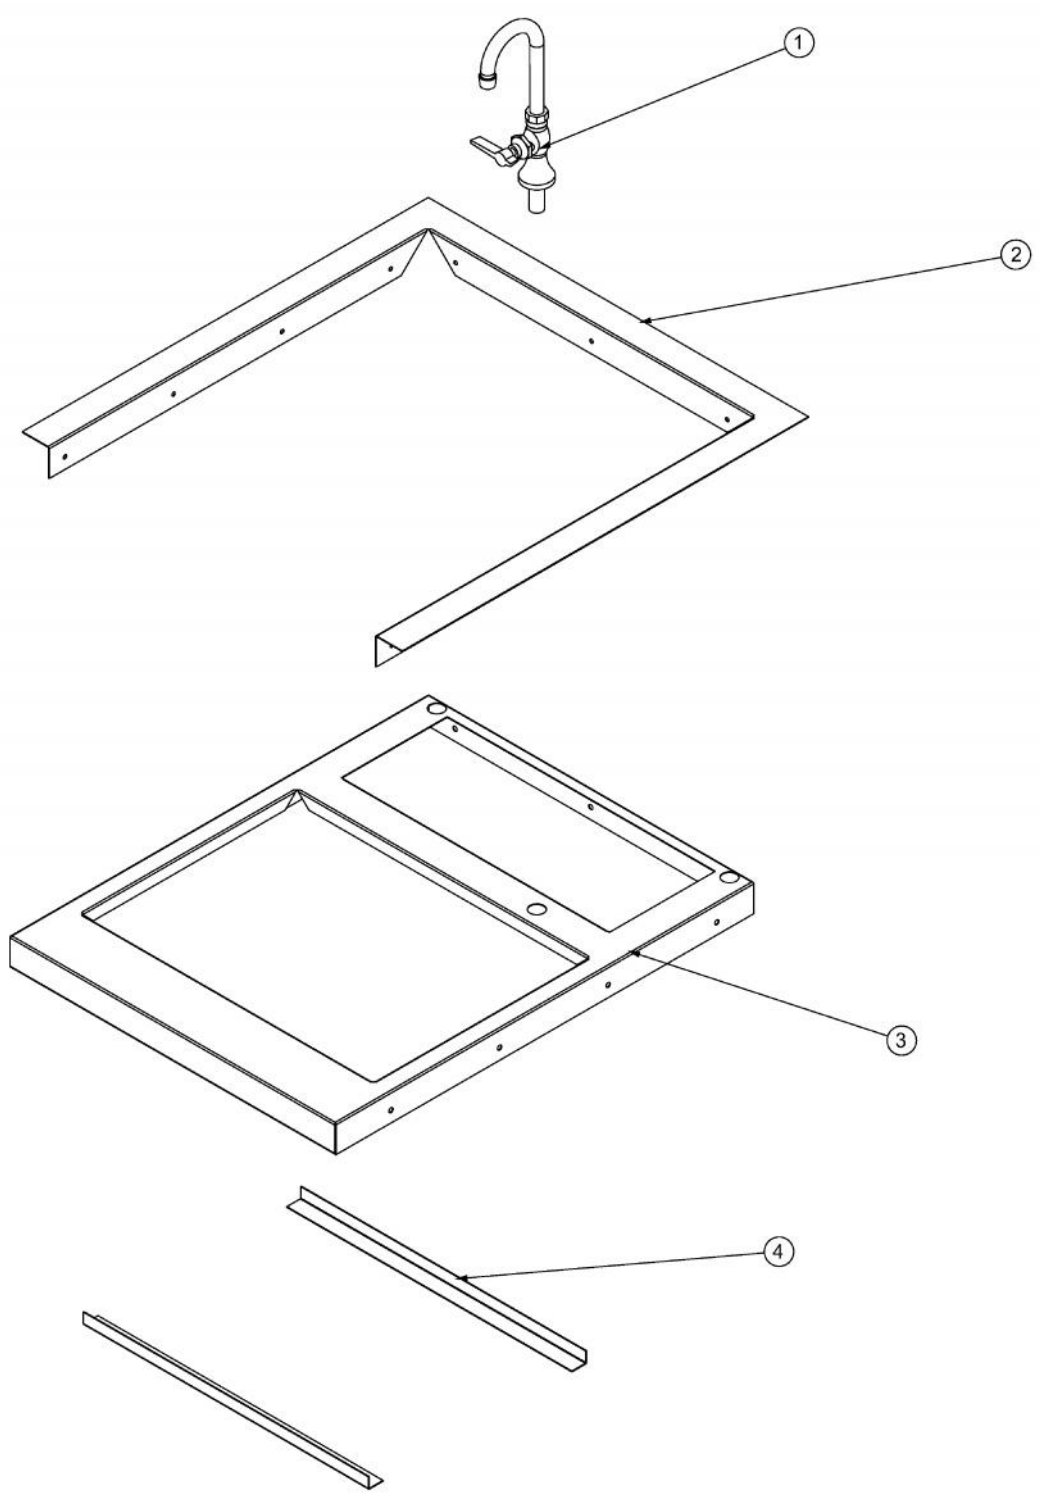

# VIKING VBRC241SS Owner's Manual

[Shop genuine replacement parts for VIKING  
VBRC241SS](#)

[Find Your VIKING Refrigerator Parts - Select From 341 Models](#)

----- Manual continues below -----

Ref #	Part Number	Qty.	Description
1	019703-000	2	GUIDE, HI SHELF, TUBE
2	019699-000	1	OUTER BODY, 24
3	019700-000	1	OUTER BODY BACK
4	019701-000	1	COVER INSULATION
5	019681-000	1	BOTTLE OPENER, SS
6	019694-000	1	CAP CATCH, REAR
7	019693-000	1	CAP, CATCH, FRONT
8	019692-000	1	SPEED RAIL, BASE
9	019691-000	1	SPEED RAIL, FRONT
10	PE010016	1	NAMEPLATE, LOGO, PRO
11	019680-000	6	WELD, BUTTON 1/4 X 1/2
12	PD020120	4	8 X 1/2 TEK SHEET METAL SCREW

Ref #	Part Number	Qty.	Description
1	019798-000	1	TUBE, VERTICAL TOP SHELF V24 (.5 DIA)
2	PE030052	2	SUPPORT TUBE, HOLE THROUGH
3	019794-000	1	TOP SHELF, 24
4	019795-000	2	TOP SHELF, SUPPORT CHANNEL
5	019797-000	1	BRACKET, TOP SHELF, RH
6	019799-000	2	TUBE, VERTICAL TOP SHELF V24(1 DIA)
7	019796-000	1	BRACKET, TOP SHELF, LH
8	PE030187	2	ENDCAP, TUBE

Ref #	Part Number	Qty.	Description
1	019710-000	1	ICE, COMPARTMENT
2	019709-000	1	SINK, BODY
3	019675-000	1	DRAIN, SINK (1/2 NPS X 2)
4	019677-000	1	DRAIN, SINK (1/2 NPS X 3-1/2)
5	019675-000	1	DRAIN, SINK (1/2 NPS X 2)