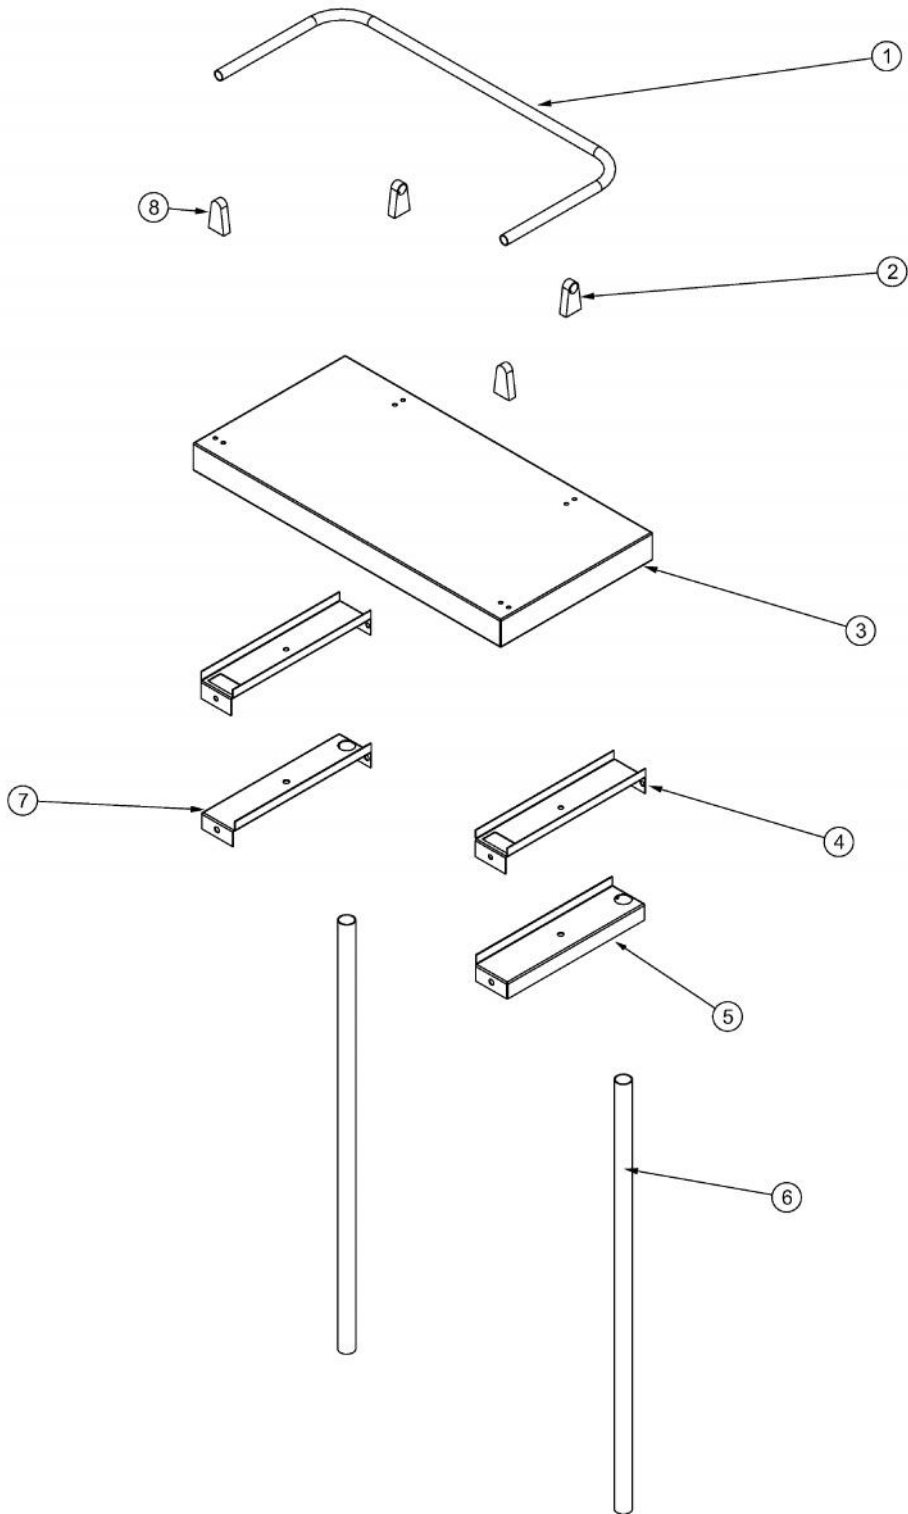

# VIKING VBRC241SS Owner's Manual

[Shop genuine replacement parts for VIKING  
VBRC241SS](#)

[Find Your VIKING Refrigerator Parts - Select From 341 Models](#)

----- Manual continues below -----

Ref #	Part Number	Qty.	Description
1	019703-000	2	GUIDE, HI SHELF, TUBE
2	019699-000	1	OUTER BODY, 24
3	019700-000	1	OUTER BODY BACK
4	019701-000	1	COVER INSULATION
5	019681-000	1	BOTTLE OPENER, SS
6	019694-000	1	CAP CATCH, REAR
7	019693-000	1	CAP, CATCH, FRONT
8	019692-000	1	SPEED RAIL, BASE
9	019691-000	1	SPEED RAIL, FRONT
10	PE010016	1	NAMEPLATE, LOGO, PRO
11	019680-000	6	WELD, BUTTON 1/4 X 1/2
12	PD020120	4	8 X 1/2 TEK SHEET METAL SCREW

Ref #	Part Number	Qty.	Description
1	019798-000	1	TUBE, VERTICAL TOP SHELF V24 (.5 DIA)
2	PE030052	2	SUPPORT TUBE, HOLE THROUGH
3	019794-000	1	TOP SHELF, 24
4	019795-000	2	TOP SHELF, SUPPORT CHANNEL
5	019797-000	1	BRACKET, TOP SHELF, RH
6	019799-000	2	TUBE, VERTICAL TOP SHELF V24(1 DIA)
7	019796-000	1	BRACKET, TOP SHELF, LH
8	PE030187	2	ENDCAP, TUBE

Ref #	Part Number	Qty.	Description
1	019710-000	1	ICE, COMPARTMENT
2	019709-000	1	SINK, BODY
3	019675-000	1	DRAIN, SINK (1/2 NPS X 2)
4	019677-000	1	DRAIN, SINK (1/2 NPS X 3-1/2)
5	019675-000	1	DRAIN, SINK (1/2 NPS X 2)

Ref #	Part Number	Qty.	Description
1	019711-000	1	FAUCET
2	019698-000	1	TRIM, TOP
3	019695-000	1	TOP FRAME, 24
4	019696-000	2	TOP FRAME, ANGLE, 24

Ref #	Part Number	Qty.	Description
1	019704-000	1	DRINK MIX, TOP TRIM
2	019705-000	1	DRINK MIX, BODY
3	019689-000	1	INSULATION, STYROFOAM, 7/8 X 6-1/4 X 18-1/4, DRINK MIX,...
4	019708-000	1	DRINK MIX, COVER, FRONT, ENDCAP