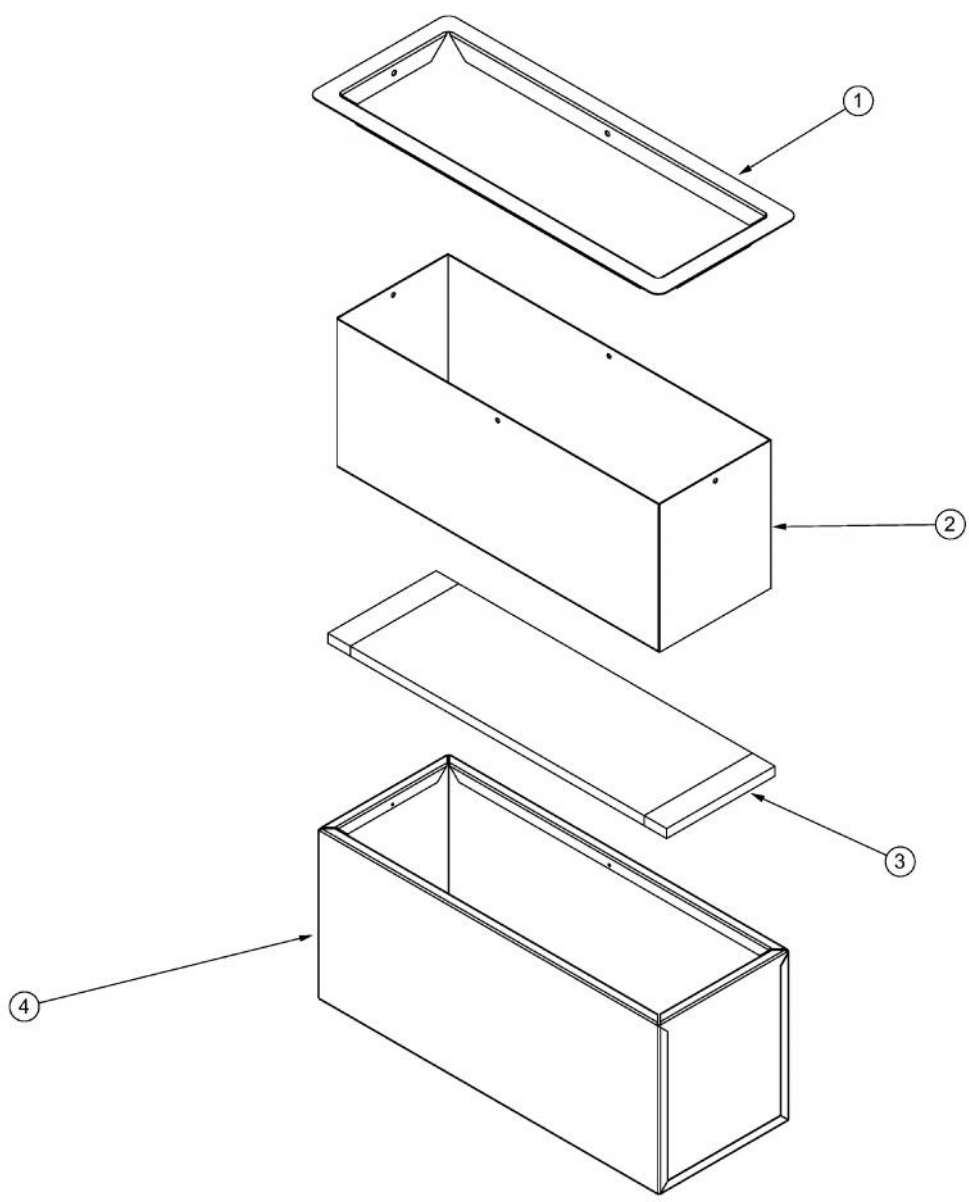

Ref #	Part Number	Qty.	Description
1	019704-000	1	DRINK MIX, TOP TRIM
2	019705-000	1	DRINK MIX, BODY
3	019689-000	1	INSULATION, STYROFOAM, 7/8 X 6-1/4 X 18-1/4, DRINK MIX,...
4	019708-000	1	DRINK MIX, COVER, FRONT, ENDCAP