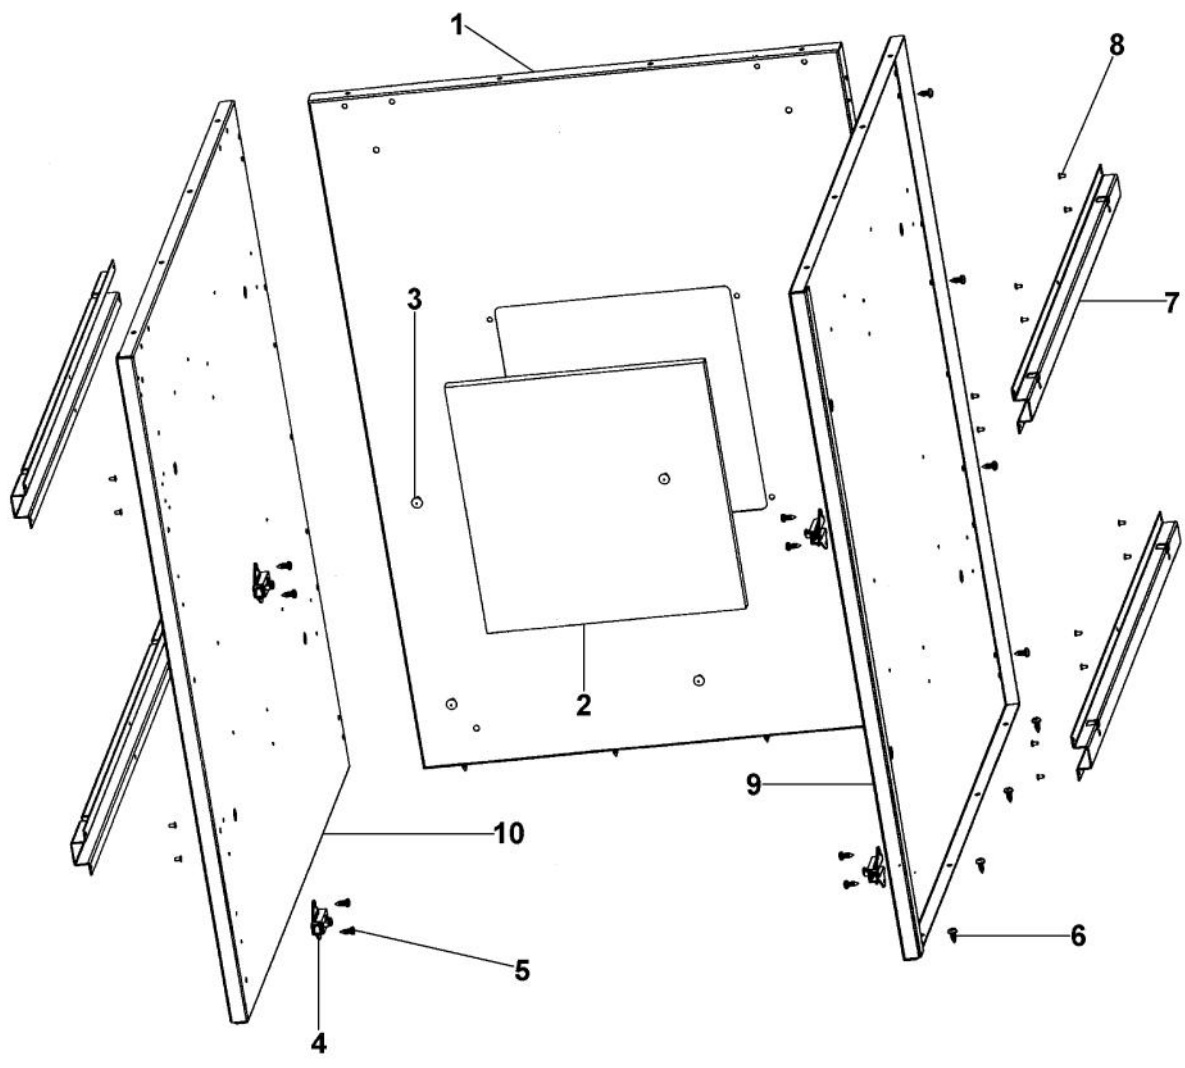

Ref #	Part Number	Qty.	Description
1	B20014630		REAR 24 CABINET
2	PK030499		SINK BASE HOLE PLATE 11.000 X 11.000
3	PD020002		10 X 1/2 PH.TR.HD.SMS.
4	PC020173		DOOR HINGE RECEIVER (BBQ)
5	PD020120		8 X 1/2 TEK SHEET METAL SCREW
6	PD020055		NO.10 X 1/2 PAN PHIL. TEK. SS
7	A20013956		MOUNT BRACKET (CABINETS)
8	PC040014		POP RIVOT-SS42 SS
9	B20014620		RH I/S SIDE (VBO1811)
10	B20014621		LH I/S SIDE (VBO1811)