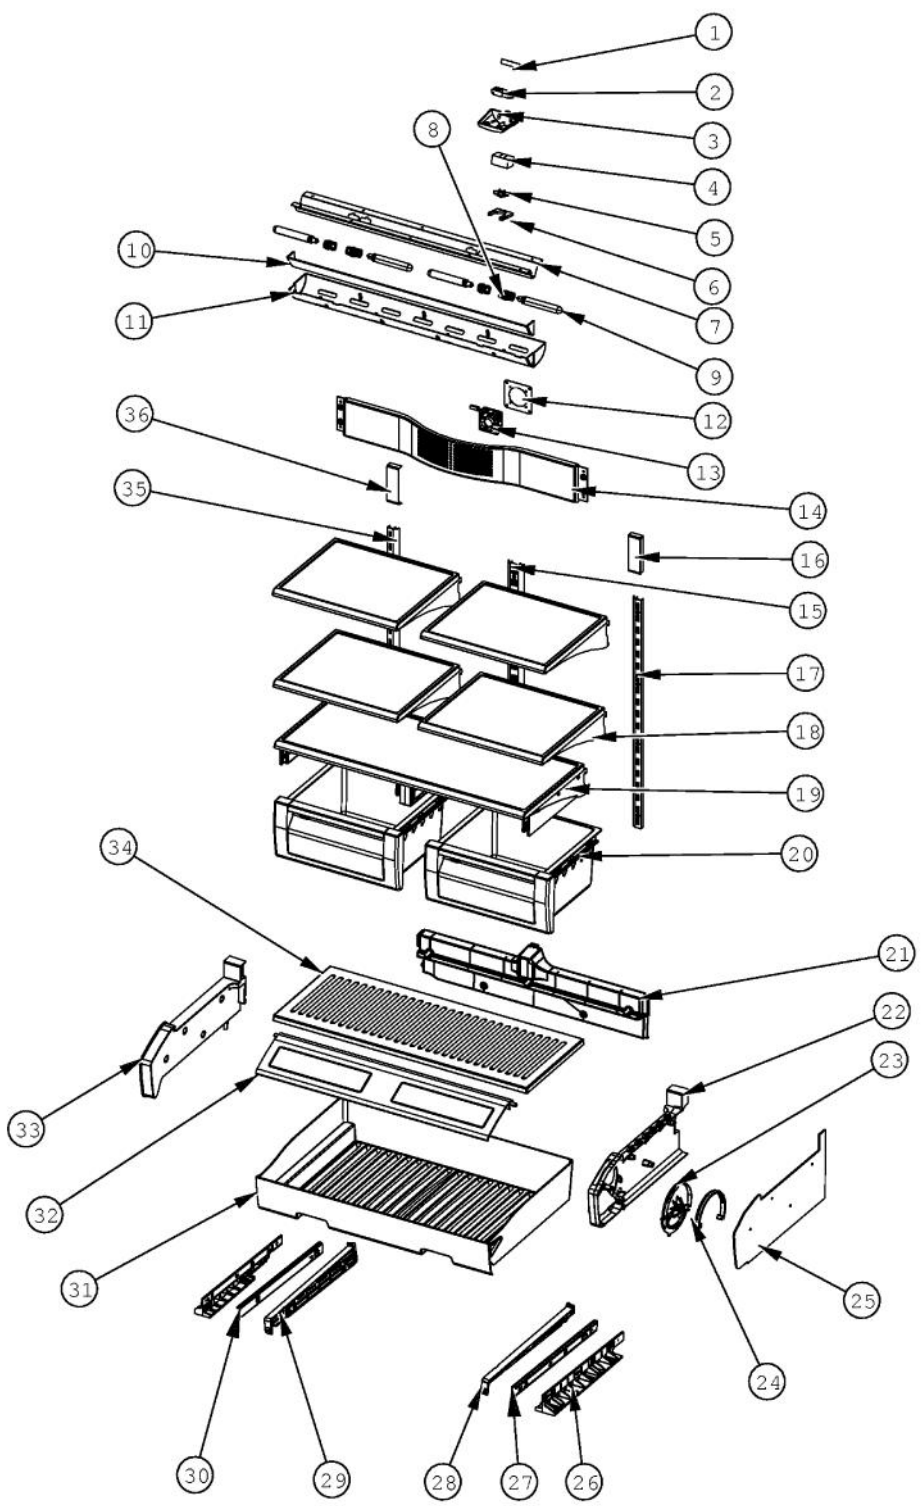

Ref #	Part Number	Qty.	Description
1	014399-000	1	TAPE, FOAM, DBL SIDED
2	010093-000	1	PLASMA CLUSTER
3	012943-000	1	HOUSING,PCI, BM
4	PB970138	1	INSULATION THERMISTOR BM 36 FF
5	C8983701	1	THERMISTOR
6	12404901	1	GASKET-THERM V12404901
7	L20910705	1	BRACKET LIGHT AR 36
8	PE950125	4	LIGHT SOCKET
9	004528-000	4	LAMP, 40 WATT BLUE LIGHT
10	020122-000	1	COVER,LT,AF/AR/BM 36
11	020123-000	1	COVER LIGHT ASM AF/AR/BM 36
12	007302-000	1	BRACKET,FAN
13	004551-000	1	AXIAL FAN
14	12067401	1	FAN COVER
15	12071501	1	LADDER-CTR CANT V12071501
16	12070201	1	CAP-R FAN COVER V12070201
17	PM910227	1	LADDER RS REF
18	PM910351	4	SHELF ASM GLASS BM 36 FF
19	G50911908	1	SHELF & SLIDE ASM AR 36
20	012396-000	2	DRAWER,PRODUCE,ASM AR 36
21	PK930388	1	DUCT, MEATSAVOR REAR BM 36
22	PK930169	1	DUCT MEAT SAVOR SXS 42/48 R
23	PK930168	1	DIAL CONTROL MEAT SAVOR
24	PK930172	1	COVER CONTROL MEAT SAVOR
25	PK930283	1	DUCT MEATSAVOR SPACER
26	PK930173	1	SUPPORT SLIDE MEAT SAVOR SXS 42/48 R
27	PM910287	1	SLIDE MEAT SAVOR R
28	PK930175	1	SUPPORT DRAWER MEAT SAVOR SXS 42/48 R
29	PK930176	1	SUPPORT DRAWER MEAT SAVOR 42/48 L
30	PM910288	1	SLIDE MEAT SAVOR L
31	PK930278	1	DRAWER MEAT SAVOR AR BM 36
32	020107-000	1	MEAT SAVOR LID/DOOR 36AR/BM36
33	PK930284	1	DUCT MEATSAVOR LEFT
34	PK930286	1	SHELF MEATSAVOR AR/BM 36
35	PK020079	1	LADDER FF L SXS 42D/48D
36	12070202	1	CAP-L FAN COVER V12070202
NI	013397-000	12	1 PAINTED LADDER SCREW