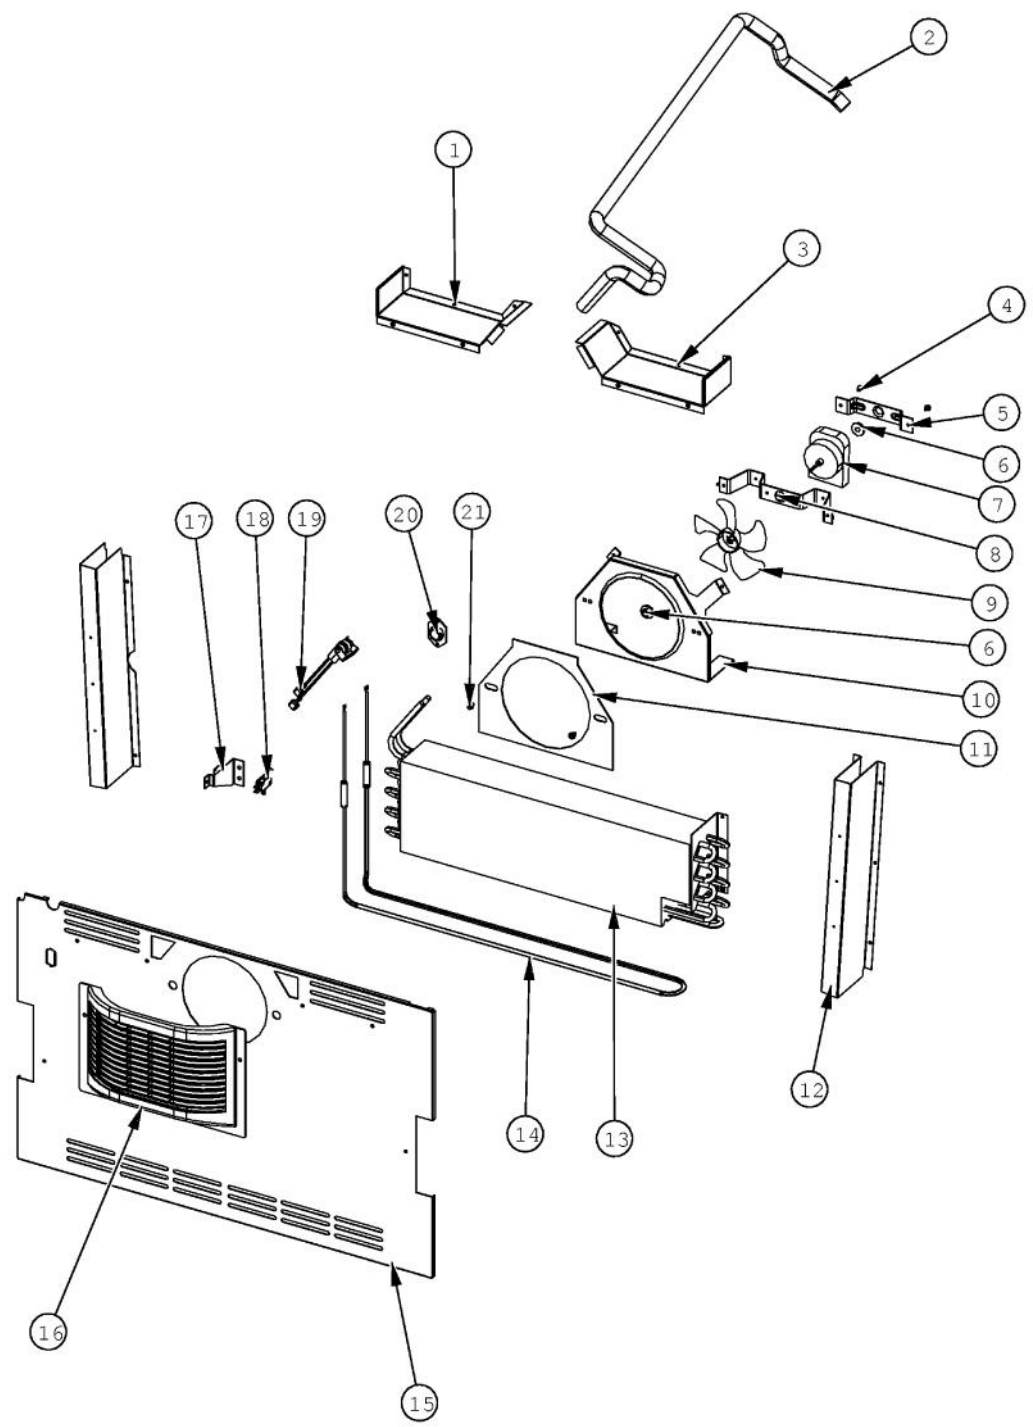

Ref #	Part Number	Qty.	Description
1	K2097168	1	BRKT DIVIDER L
2	PB970188	1	INSULATION TUBING 45.000
3	K2097169	1	BRKT DIVIDER R
4	PD020193	2	SCR 8-18 X 3/8
5	L21910017	1	BRACKET FAN EVAP
6	A1017202	2	GROMMET-FAN VA1017202
7	PE950153	1	MOTOR EVAP FAN
8	10656101	1	BRKT-MTR UP STEEL V1065601Q
9	12059901	1	FAN-EVAP/5.250 V12059901
10	PM910168	1	SHROUD EVAP FAN BM
11	12102401	1	GSKT-EVAP FAN SHRD V12102401
12	K2097172	2	RETURN AIR CHANNEL
13	PM910178	1	BOTTOM MOUNT EVAP
14	PJ910030	1	BOTTOM MOUNT EVAP HEATER
15	000247-000	1	COVER, EVAP, BM
16	12063301	1	FREEZER FAN COVER
17	K2098398	1	36 BM SWITCH MOUNTING BRKT
18	003471-000	1	SWITCH SNAP-ACTION BM 36
19	PB910259	1	THERMOSTAT DEFROST TERMINATOR
20	C8983701	1	THERMISTOR
21	PD020038	2	SCREW-NO.10 X 3/8 HEX WH.HD.T(F)GREEN
NI	031006-000	1	HEAT EXCHANGER ASM BM 36