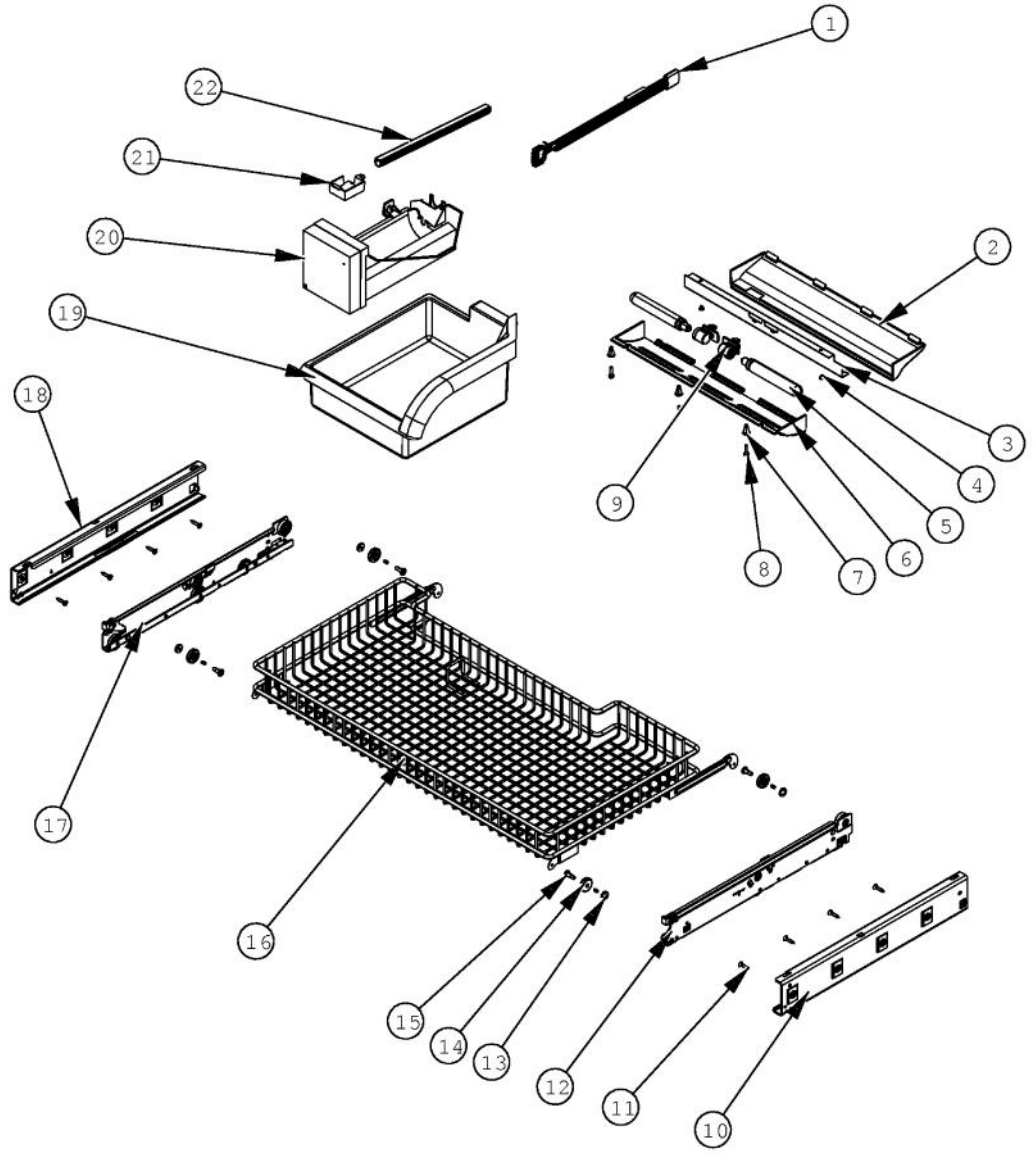

Ref #	Part Number	Qty.	Description
1	D7813004	1	HARNESS-MOD IM VD7813004
2	12074501	1	COVER-FZ LIGHT
3	L2098313	1	BRACKET, LT, 36 BTM, FZ
4	M0223729	2	SCREW-SM
5	004528-000	2	LAMP, 40 WATT BLUE LIGHT
6	PK930253	1	LENS LIGHT BM 36 FZ
7	M0581001	3	GROMMET-SCREW
8	M0238846	3	SCREW-SHLDR
9	PE950125	2	LIGHT SOCKET
10	PC080028	1	OUTER MEMBER, SLIDE BM 36 (RH)
11	PD920174	8	10-32 TORX HEAD SCREW
12	PC080029	1	MIDDLE MEMBER, SLIDE BM 36 (RH)
13	PD020270	2	CAP, SCREW
14	12088001	3	ROLLER-UP BSKT V12088001
15	M0253916	4	SCREW-TF
16	PM010630	1	TOP BASKET
17	PC080026	1	MIDDLE MEMBER, SLIDE BM 36 (LH)
18	PC080025	1	OUTER MEMBER, SLIDE BM 36 (LH)
19	PK930056	1	PAN ICE
20	G50911850	1	ICE MAKER ASSY, BM
21	12106101	1	COVER-WIRING V12106101
22	10250003	1	COVER-WIRING
NI	M0274067	4	WASHER-NYLON