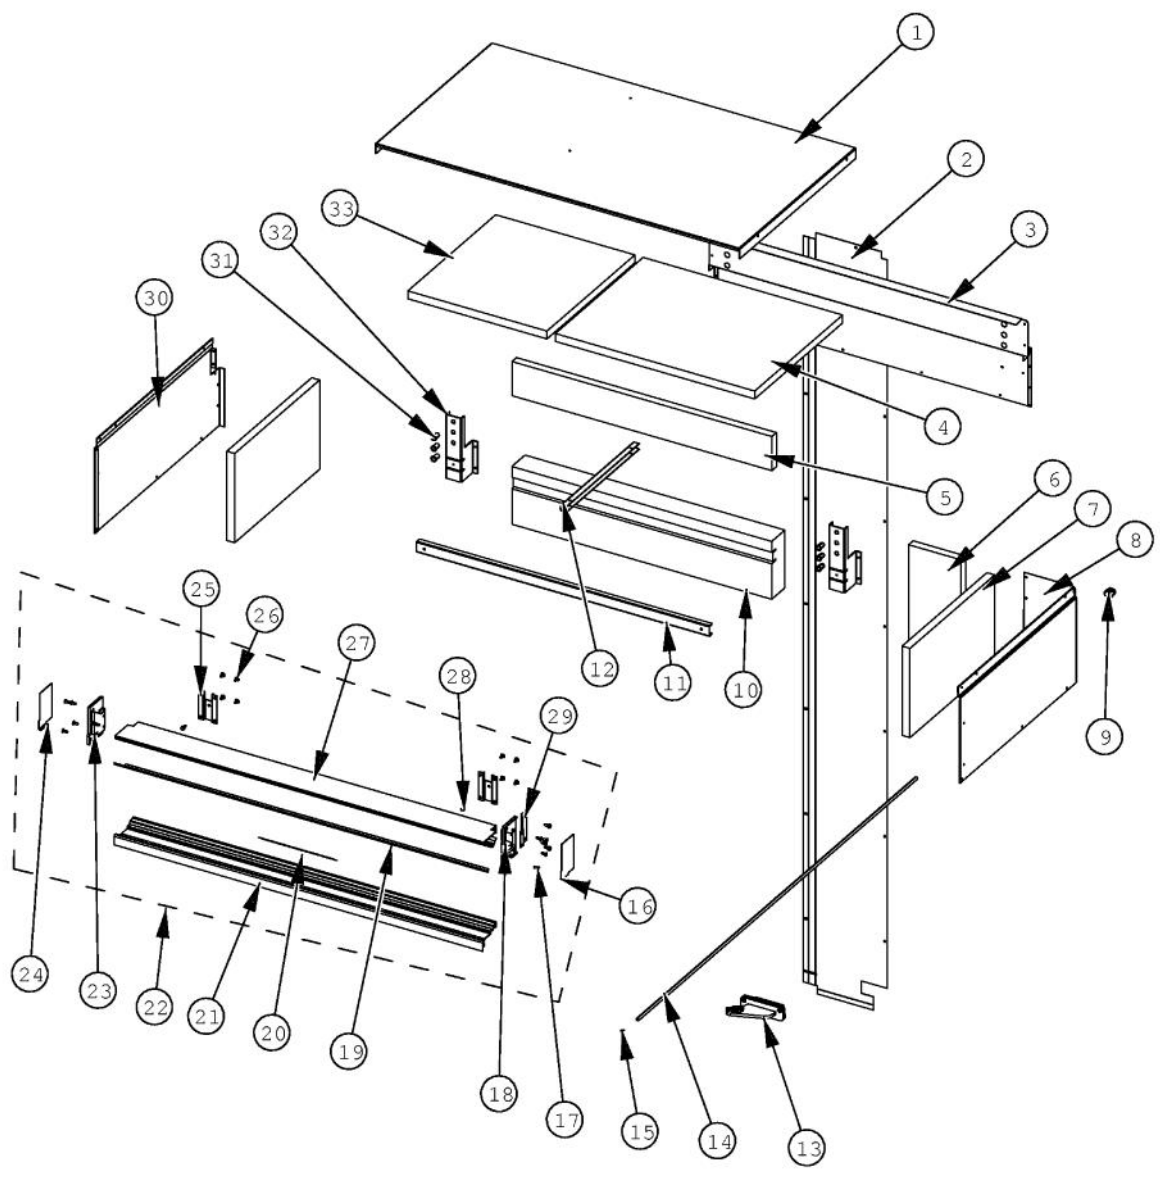

Ref #	Part Number	Qty.	Description
1	K2099931	1	MC TOP 36
2	K20913041	1	COVER, HEAT, EXCHANGE
3	K2099933	1	MC BACK 36
4	015026-000	1	INSULATION,FOAM,MC TOP RIGHT 36
5	PB070358	1	INSULATION MC COVER
6	007341-000	1	INSL, MC, BACK SIDE
7	PB070355	2	INSULATION MC COVER
8	004614-000	1	MC SIDE R
9	003104-000	1	BUSHING,STRN,RLF
10	PB070359	1	INSULATION MC COVER
11	K20915902	1	CROSSMEMBER PSM 36
12	K2099455	1	SUPPORT MC Z
13	PC020249	1	HINGE ASM, LOWER, BM, LH (PRO/DES)
14	PB020305	1	PLASTIC TUBING-IM WATERLINE BM
15	12115101	1	CLAMP-TUBE V12115101
16	033729-000	1	ENDCAP, GRILLE, R, HINGE
17	M0215318	22	SCREW-SM
18	PM910348	1	ENP CAP GRILLE R
19	PM910429	1	GRILLE LOUVER MID AF AR 36 DES FOL
20	PF930523	2	GRILL BLADE LABEL (REFRIGERATOR)
21	016189-000	1	GRILLE LOWER 36 BM RH
22	034227-000	1	GRILLE, ASM, 36 BTM, PRO, LH
23	PM910349	1	END CAP GRILLE L
24	033707-000	1	ENDCAP, GRILLE, L, NO HINGE
25	PK050004	2	BRACKET GRILLE
26	M0224128	8	SCREW-SM
27	016205-000	1	GRILLE LOUVER UPPER AF AR 36 DES FOL
28	PD020194	4	SCREW-SM
29	K2099470	1	BRACKET GRILLE SUPPORT R
30	K2099460	1	MC SIDE L
31	PD040157	6	BEARING SLEEVE
32	K20915675	2	BRACKET PSM
33	015022-000	1	INSULATION,FOAM,MC TOP LEFT 36