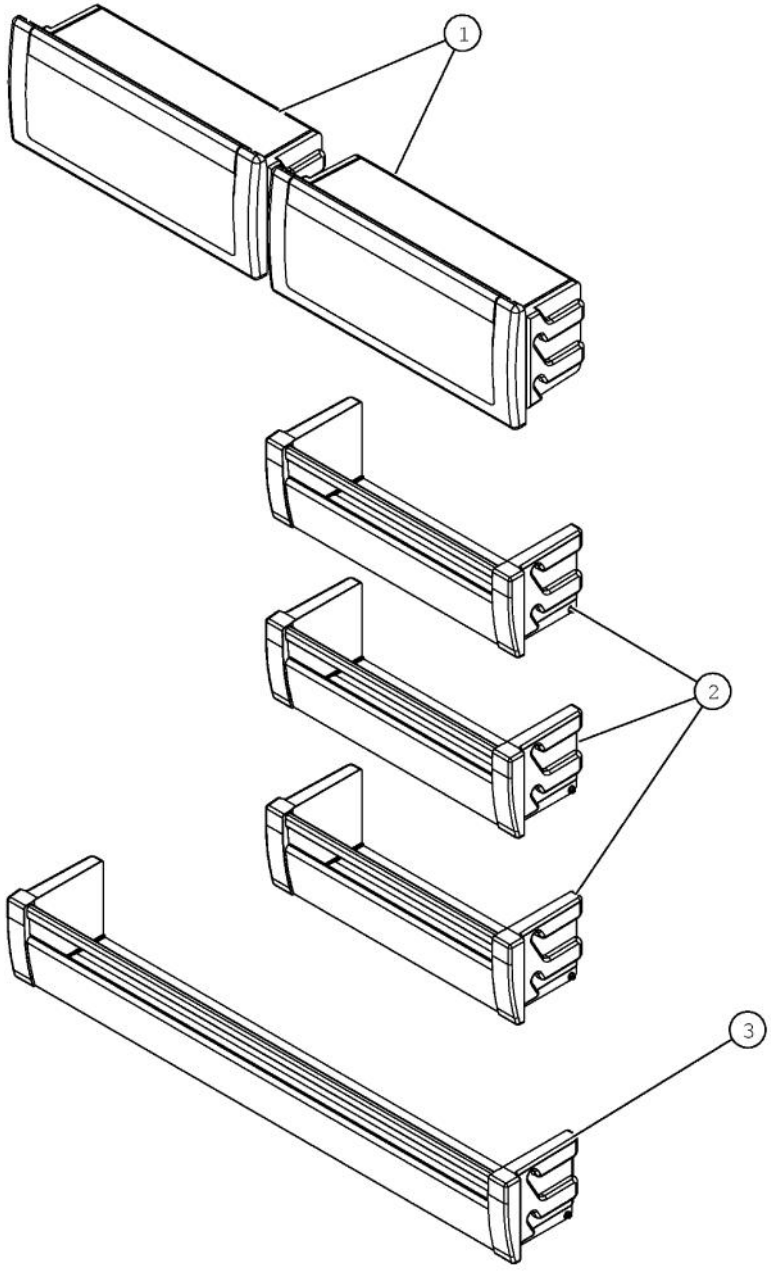

Ref #	Part Number	Qty.	Description
1	V12097404	2	DAIRY MODULE ASM
2	G5099298	3	DOOR BIN ASM FF 36 BM AND AR HALF
3	G5099297	1	DOOR BIN ASM FF 36 BM AND AR FULL
NI	019244-000	1	ACCESSORY, ASM