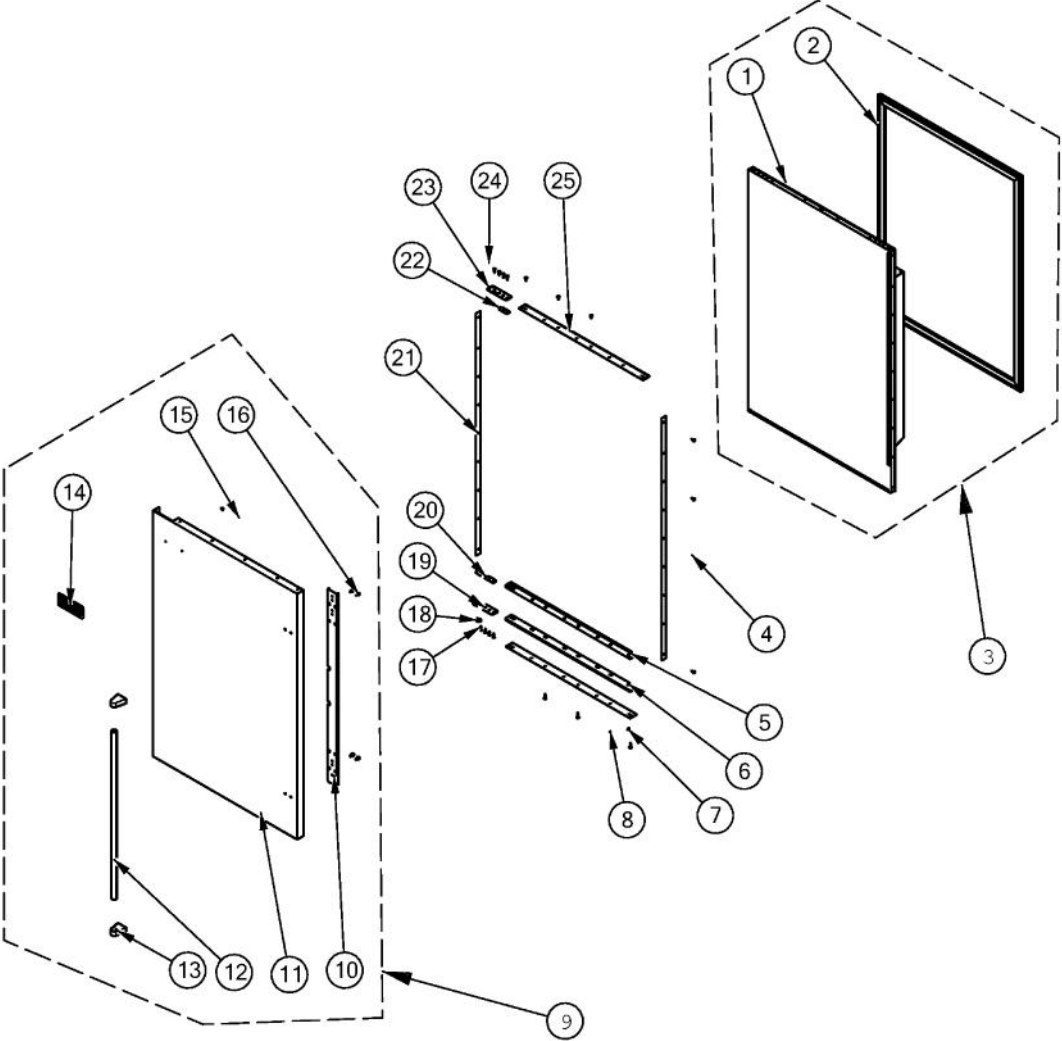

Ref #	Part Number	Qty.	Description
1	007569-000	1	DOOR FOAM ASM 36 BM FF
2	005449-000	1	GASKET, ASM, 36, FF
3	007572-000	1	DOOR ASM, FF 36 BM W/GASKET
4	M0210458	10	SCREW-SM
5	011101-000	1	DOOR,SKIN,EXT INSR
6	010839-000	1	BLOCK,FOAM,DES, PROI
7	PD020187	1	SCR 8-32 MCH HXWS 1/4 S ZN
8	010944-000	5	8-18 X 1 PH WAFER HD
9	010525-000	1	SKIN, ASM, BM 36 FF PROI LH SS
9	009835-002	1	SKIN, ASM, BM 36 FF PRO LH BK
9	009835-003	1	SKIN, ASM, BM 36 FF PRO LH BT
9	009835-004	1	SKIN, ASM, BM 36 FF PRO LH SG
9	009835-005	1	SKIN, ASM, BM 36 FF PRO LH GG
9	009835-006	1	SKIN, ASM, BM 36 FF PRO LH WH
9	009835-007	1	SKIN, ASM, BM 36 FF PRO LH AL
9	009835-008	1	SKIN, ASM, BM 36 FF PRO LH BU
9	009835-009	1	SKIN, ASM, BM 36 FF PRO LH LE
9	009835-010	1	SKIN, ASM, BM 36 FF PRO LH MJ
9	009835-011	1	SKIN, ASM, BM 36 FF PRO LH FG
9	009835-012	1	SKIN, ASM, BM 36 FF PRO LH VB
9	009835-013	1	SKIN, ASM, BM 36 FF PRO LH CB
9	009835-014	1	SKIN, ASM, BM 36 FF PRO LH EP
9	009835-015	1	SKIN, ASM, BM 36 FF PRO LH PL
9	009835-016	1	SKIN, ASM, BM 36 FF PRO LH CH
9	009835-017	1	SKIN, ASM, BM 36 FF PRO LH TP
9	009835-018	1	SKIN, ASM, BM 36 FF PRO LH CW
9	009835-021	1	SKIN, ASM, BM 36 FF PRO LH SA
9	009835-022	1	SKIN, ASM, BM 36 FF PRO LH SE
9	009835-023	1	SKIN, ASM, BM 36 FF PRO LH IB
9	009835-024	1	SKIN, ASM, BM 36 FF PRO LH AR
9	009835-025	1	SKIN, ASM, BM 36 FF PRO LH RR
9	009835-051	1	SKIN, ASM, BM 36 FF PRO LH CN
9	009835-052	1	SKIN, ASM, BM 36 FF PRO LH DJ
9	009835-053	1	SKIN, ASM, BM 36 FF PRO LH KB
9	009835-054	1	SKIN, ASM, BM 36 FF PRO LH WS
9	010525-100	1	SKIN, ASM, BM 36 FF PROI LH SS/BR
9	009835-102	1	SKIN, ASM, BM 36 FF PRO LH BK/BR
9	009835-103	1	SKIN, ASM, BM 36 FF PRO LH BT/BR
9	009835-104	1	SKIN, ASM, BM 36 FF PRO LH SG/BR
9	009835-105	1	SKIN, ASM, BM 36 FF PRO LH GG/BR
9	009835-106	1	SKIN, ASM, BM 36 FF PRO LH WH/BR
9	009835-107	1	SKIN, ASM, BM 36 FF PRO LH AL/BR
9	009835-108	1	SKIN, ASM, BM 36 FF PRO LH BU/BR
9	009835-109	1	SKIN, ASM, BM 36 FF PRO LH LE/BR
9	009835-110	1	SKIN, ASM, BM 36 FF PRO LH MJ/BR
9	009835-111	1	SKIN, ASM, BM 36 FF PRO LH FG/BR
9	009835-112	1	SKIN, ASM, BM 36 FF PRO LH VB/BR
9	009835-113	1	SKIN, ASM, BM 36 FF PRO LH CB/BR
9	009835-114	1	SKIN, ASM, BM 36 FF PRO LH EP/BR
9	009835-115	1	SKIN, ASM, BM 36 FF PRO LH PL/BR
9	009835-116	1	SKIN, ASM, BM 36 FF PRO LH CH/BR
9	009835-117	1	SKIN, ASM, BM 36 FF PRO LH TP/BR
9	009835-118	1	SKIN, ASM, BM 36 FF PRO LH CW/BR
9	009835-121	1	SKIN, ASM, BM 36 FF PRO LH SA/BR
9	009835-122	1	SKIN, ASM, BM 36 FF PRO LH SE/BR
9	009835-123	1	SKIN, ASM, BM 36 FF PRO LH IB/BR
9	009835-124	1	SKIN, ASM, BM 36 FF PRO LH AR/BR
9	009835-125	1	SKIN, ASM, BM 36 FF PRO LH RR/BR
9	009835-151	1	SKIN, ASM, BM 36 FF PRO LH CN/BR
9	009835-152	1	SKIN, ASM, BM 36 FF PRO LH DJ/BR