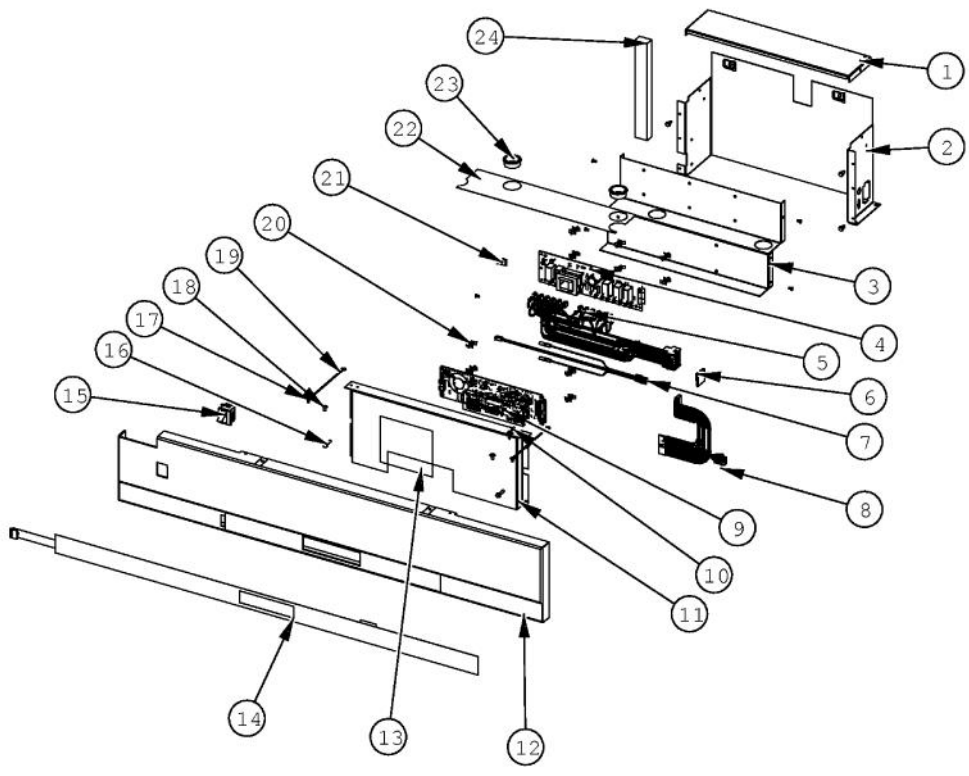

Ref #	Part Number	Qty.	Description
1	K20915000	1	CONTROL BOX TOP
2	016928-000	1	CONTROL BOX
3	019993-000	1	BRACKET - PC
4	005319-000	1	POWER CONTROL BOARD ASM
5	015365-000	1	HARNESS HIGH VOLT
6	M0104106	1	CLIP-CORD VM0104106
7	PE970609	1	HARNESS CONTROL BOARD
8	PE970464	1	HARNESS LOW VOLT
9	017695-000	1	BOARD LOW VOLTAGE
10	PD020194	30	SCREW-SM
11	016930-000	1	CONTROL BOX FRONT
12	016506-000	1	PANEL CONTROL BM 36 LH
13	PF930672	2	LABEL DC COMPRESSOR
14	016269-000	1	OVERLAY SWITCH BTM 36
15	PE950121	1	SWITCH
16	M0238846	2	SCREW-SHLDR
17	PC040010	10	POP RIVET
18	M0224128	2	SCREW-SM
19	12064001	2	SUPP-CONT PANEL
20	M0585504	10	SUPPORT
21	M0288120	1	NUT-SPEED, VM0288120
22	005396-000	1	FILM,PROTECTIVE
23	A4554817	2	BUSHING-SNAP VA4554817
24	A3030361	1	GASKET, RED