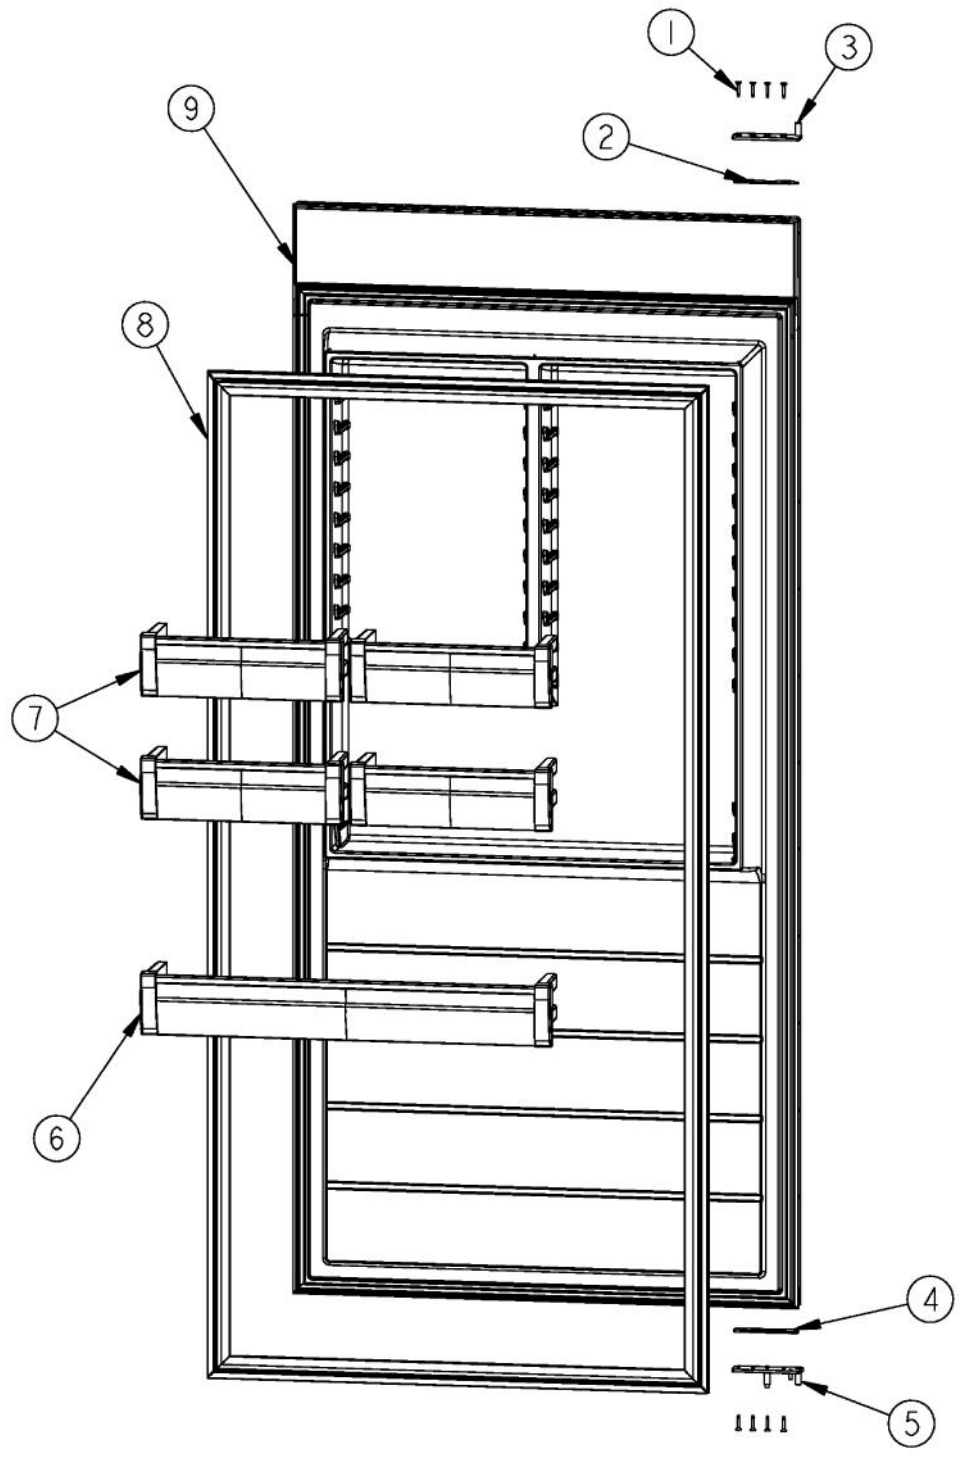

Ref #	Part Number	Qty.	Description
1	L20910705		BRACKET LIGHT AR 36
2	A3079001		LAMP - 40W
3	PK930267		COVER LIGHT ASM AF AR BM 36
4	L2098399		COVER EVAP UPPER AF 36
5	PM910285		LADDER CENTER
6	M0238535		SCREW-SM
7	K20911929		BRACKET ICE SHELF R
8	PK930346		COVER LIGHT
9	C90910784WH		COVER SIDE ASM XWHX
10	L2098370		COVER EVAP LOWER AF 36
11	G50911134		COVER ASM FAN EVAP AF 36
12	C8983701		THERMISTOR
13	M0211014		SCREW-SM
14	10270203		HOUSING-LIGHT V10270203
15	PD020032		SRW-8(A)X3/8PH.WFR HD 7/16DIAXNICL
16	G90911311		BRKT SIDE GLIDE MOUNT -WH
17	PE950125		LIGHT SOCKET
18	B5733302		CLIP-GROUND
19	PD950012		STRIKE PANEL ACCESS
20	PD950013		LATCH PANEL ACCESS
21	PC080031		SLIDE 12 FULL EXTENSION
22	K20911928		BRACKET ICE SHELF L
23	PM910282		LADDER SIDE
24	PD020194		SCREW-SM
NI	G50911183		COVER UPPER EVAP ASM AF 36 (INCLUDES ITEMS 4 AND 20)
NI	G50911182		COVER ASM LOWER EVAP AF 36 (INCLUDES ITEMS 10 AND 20)