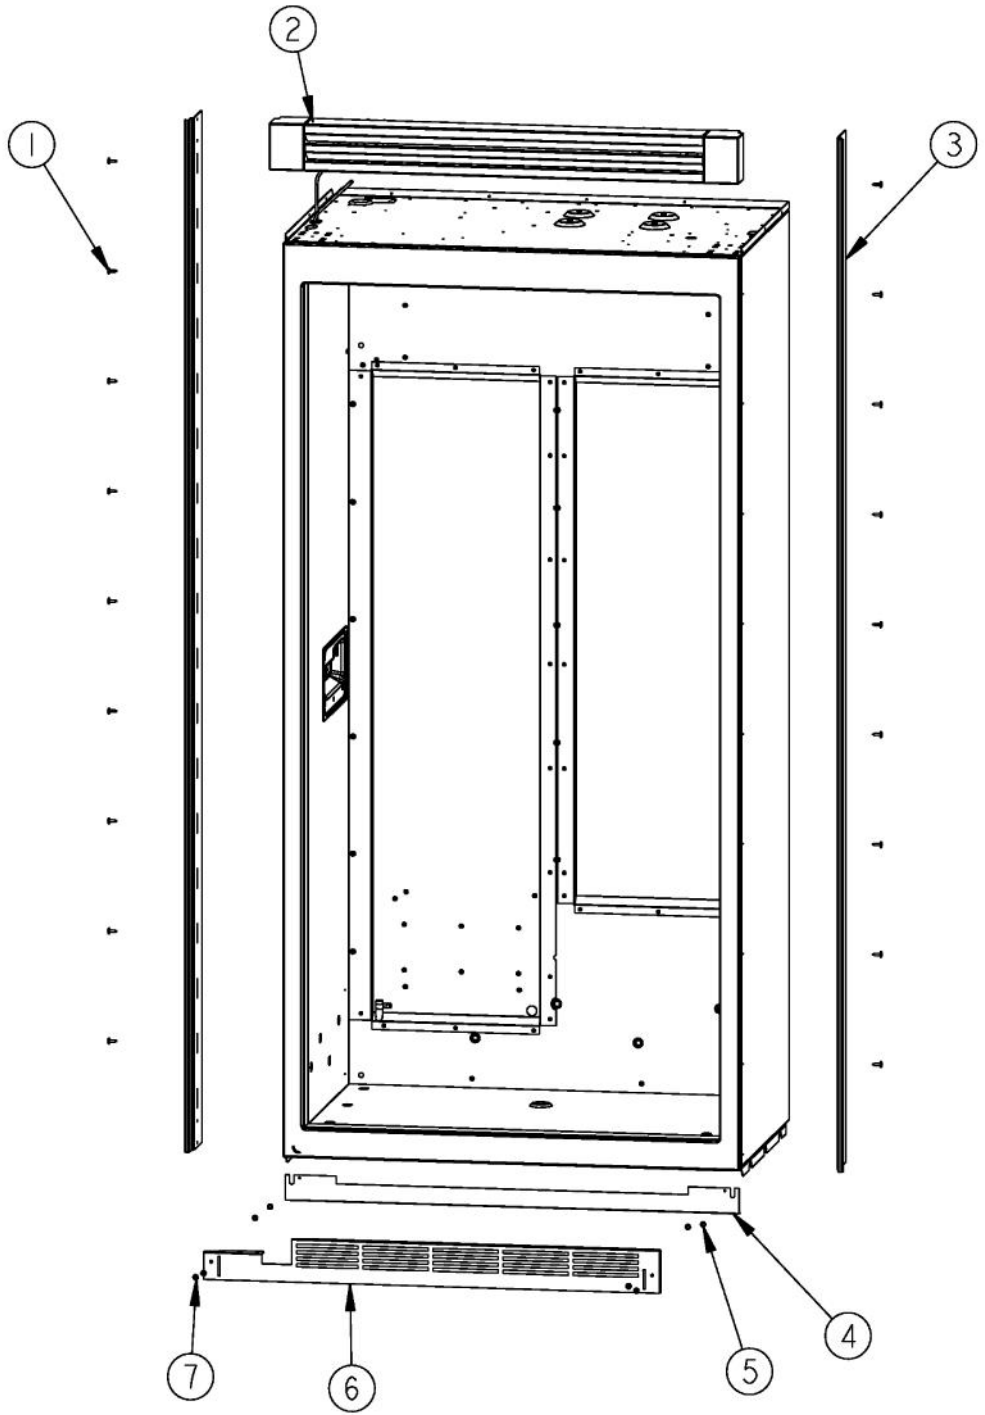

Ref #	Part Number	Qty.	Description
1	M0210458		SCREW-SM
2	G32911375		GRILLE ASM AF 36 PRO LH (FOR BREAKDOWN SEE PAGE 012)
	G32911116		GRILLE ASM AF AR 36 PRO (FOR BREAKDOWN SEE PAGE 012)
3	PK910123		SIDE TRIM - PRO
4	000147-002		KICKPLATE, LWR
5	40370P01		NYLON FLAT WASHER V40370P01
6	C9099206BK		GRILLE TOE VENTED 36 LH XBKX
	C90910759BK		GRILLE TOE VENTED 36 XBKX
7	M0210443		SCREW-E SM
NI	G50915028		GRILLE TOE ASM AF AR 36 L (CONTAINS ITEMS NO. 4 - NO. 7)
NI	G50915027		GRILLE TOE ASM AF AR 36 R (CONTAINS ITEMS NO. 4 - NO. 7)