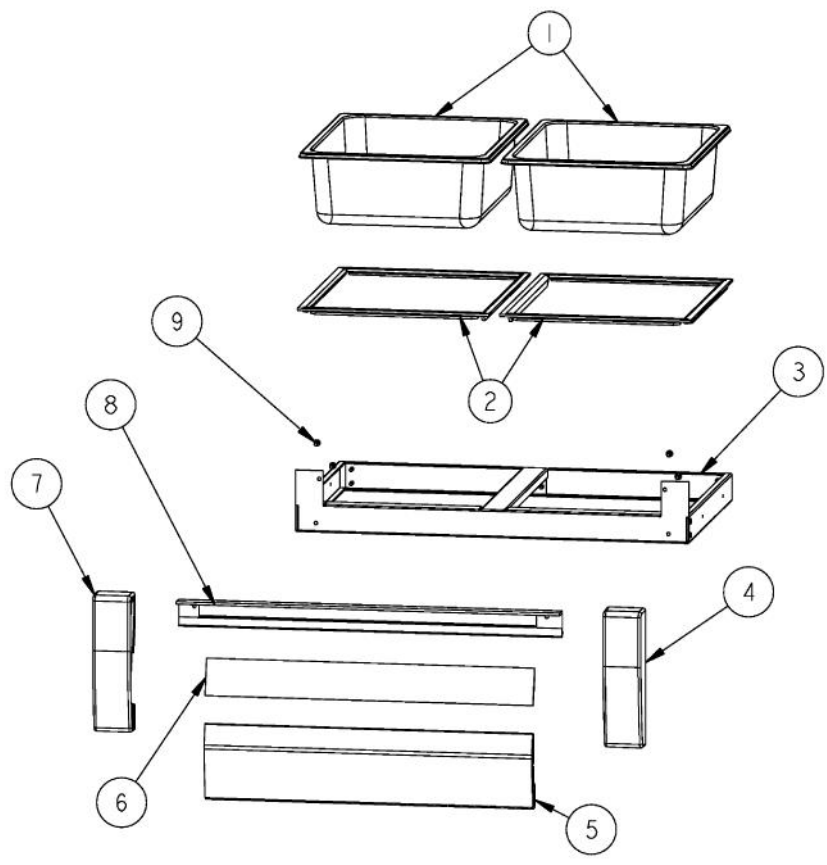

### Owner's Manual

[Shop genuine replacement parts for VIKING](#)  
[VCFB364\\_JMAG-R\\_SERIES](#)

[Find Your VIKING Refrigerator Parts - Select From 341 Models](#)

----- Manual continues below -----

Ref #	Part Number	Qty.	Description
1	PM910411		SHELF WIRE AF 36
2	G50911195		DRAWER BASKET ASM AF 36 FOR BREAKDOWN SEE PAGE 002
3	G50911189		DRAWER ICE ASM AF 36 FOR BREAKDOWN SEE PAGE 003
4	G50911169		SHELF ICE ASM UPPER AF 36 FOR BREAKDOWN SEE PAGE 004

Ref #	Part Number	Qty.	Description
1	PM910439		DIVIDER BASKET WIRE AF 36
2	PD920161		SCR 8-16 PLASTITE PNP 3/8 S
3	PD020194		SCREW-SM
4	PK930316		ENDTRIM ICE DRAWER R
5	PK920065		EXTRUSION FRONT ICE DOOR WIDE AF 36
6	PE940240		GLASS ICE DRAWER WIDE AF 36
7	PK930317		ENDTRIM ICE DRAWER L
8	PK920064		EXTRUSION CAP ICE DOOR WIDE AF 36
9	PM910438		BASKET WIRE AF 36
10	G90911194WH		FRAME BASKET DRAWER ASM AF 36 XWHX
NI	G50911195		DRAWER BASKET ASM AF 36 (INCLUDES ITEMS 1 THROUGH 10)