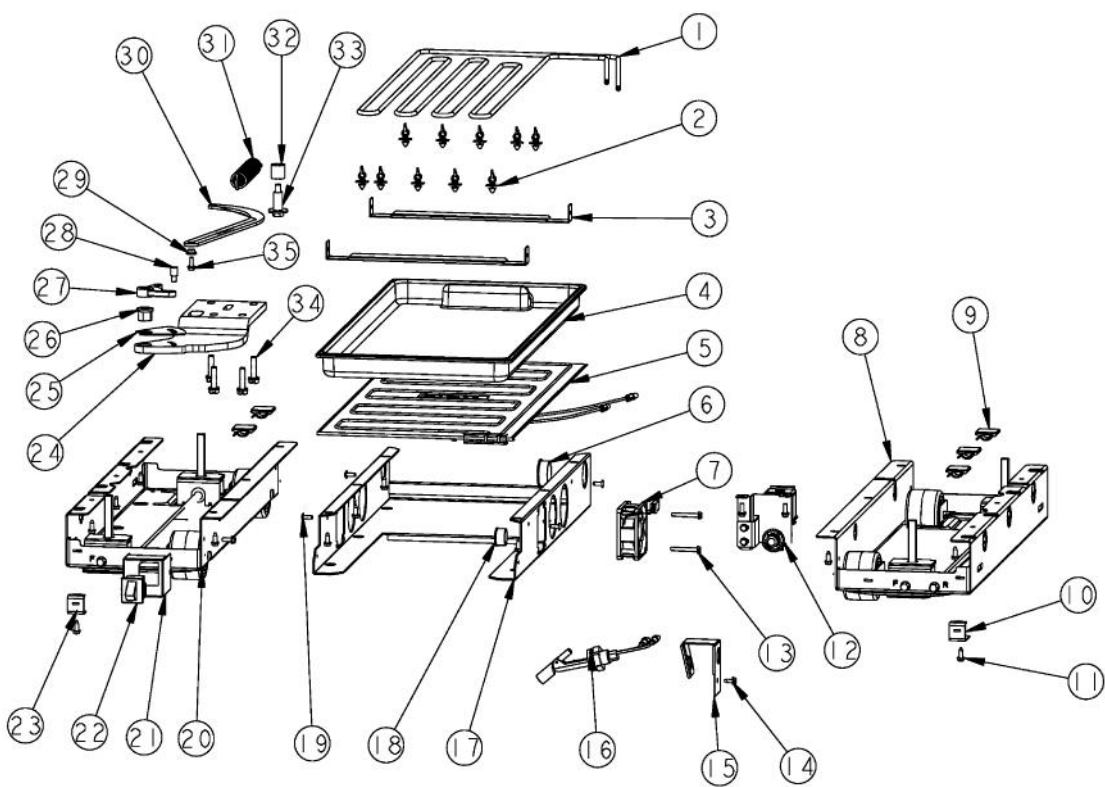

Ref #	Part Number	Qty.	Description
1	F20915696		SERPENTINE CONDENSER DRAIN
2	PD030146		STAND OFF LOCK CLIP
3	K20911831		BRACKET CONDENSATE SUPPORT
4	PK930348		PAN DRAIN
5	G50914125		TRAY PAN HEATER
6	A4554817		BUSHING-SNAP VA4554817
7	000731-000		AXIAL FAN
8	PM910398		LEVELER ASSEMBLY - R
9	M0104106		CLIP-CORD VM0104106
10	K2098044		BRKT GRILLE SUPPORT
11	PD020194		SCREW-SM
12	G32913789		BRKT & VALVE H2O SNGL ASM
13	PD020274		SCR SLTD HEX WSHR HD 8X1.250 BT
14	M0253916		SCREW-TF
15	B20915627		BRACKET HORIZ FLOAT SWITCH
16	PE050248		FLOAT SWITCH HORIZONTAL
17	K20915952		SHIELD BOTTOM DRAIN
18	A4554806		BUSHING-SNAP VA4554806
19	PC040010		POP RIVET
20	PM910399		LEVELER MODULE L
21	002668-000		SWITCH,GRILLE,MT,LH
	002667-000		SWITCH,GRILLE,MT,RH
22	PE950146		SWITCH SPDT BLACK
23	K2098096		BRKT GRILLE SUPPORT
24	PC020289		HINGE PLATE LL
	PC020288		HINGE PLATE LR
25	PC920144		PLATE - WC DOOR SHIM
26	PD940090		BUSHING - WC DOOR LEVEL
27	PD940091		BUSHING - DOOR STOP
28	PC920145		PIN - DOOR STOP
29	PD940094		BUSHING
30	PC920149		BAR-WC BOT HINGE LH
	PC920166		BAR-WC BOT HINGE RH
31	PC910015		SPRING EXTENSION
32	PD940107		ROUND SPRING SPACER
33	M0221523		SCREW - SHLDR
34	000570-000		HEX SCREW
35	M0220417		SCREW-TC
NI	PK930424	1	VALVE POP UP ASM