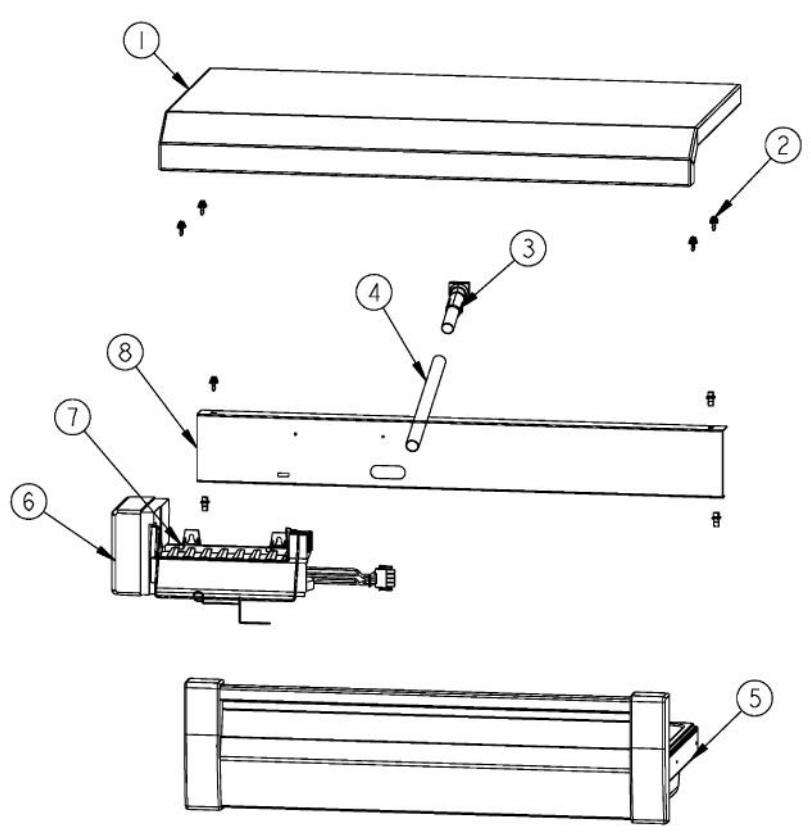

Ref #	Part Number	Qty.	Description
1	C90910760WH		ASM PAINT SHELF COVER AF 36
2	PD950012		STRIKE PANEL ACCESS
3	G5096419		FILL TUBE ASSY 10942511
4	A3127415		EXT-FILL TUBE
5	G50911189		DRAWER ICE ASM AF 36 FOR BREAKDOWN SEE PAGE 003
6	002252-000		ICE MAKER
7	PD020194		SCREW-SM
8	C90911164WH		PLATE IN MOUNT AF 36 XWHX
NI	G50911169		SHELF ICE ASM UPPER AF 36