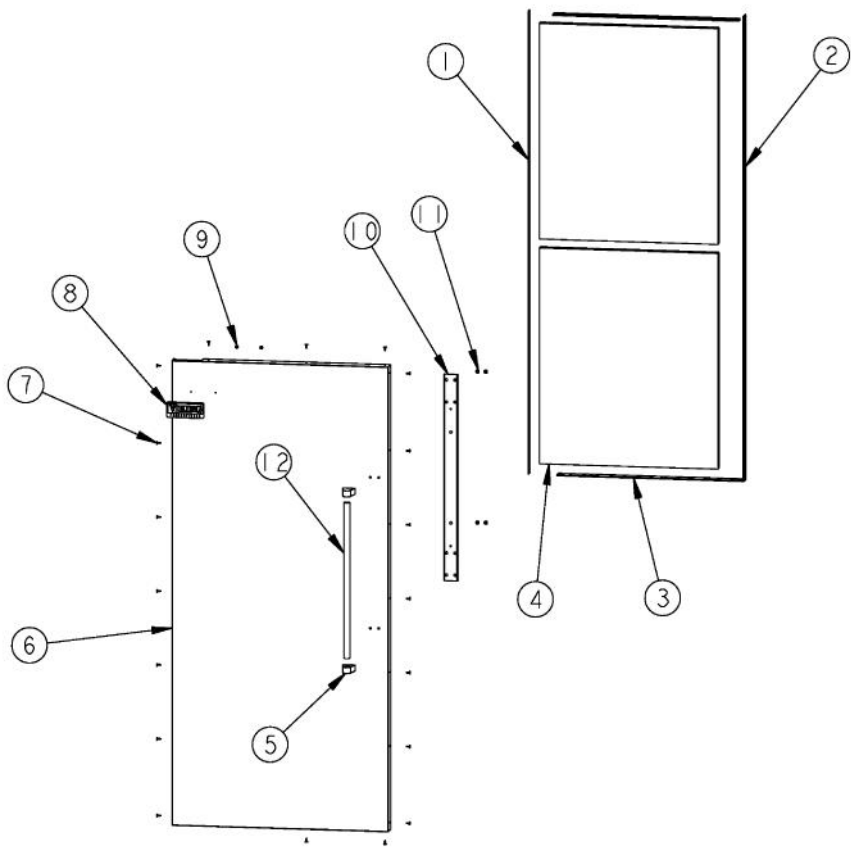

Ref #	Part Number	Qty.	Description
1	PD920174		10-32 TORX HEAD SCREW
2	PD040162		SPACER-DOOR HINGE
3	PC020279		PIVOT PL ASM LH UP PRO/DES
	PC020278		PIVOT PL ASM RH UP PRO/DES
4	001617-000		SPACER,NYL,PIVOT PLATE
5	PC020277		PIVOT PL ASM LH LW PRO/DES
	PC020276		PIVOT PL ASM RH LW PRO/DES
6	G5099905		DOORBIN ASM AF 36 FULL
7	G5099906		DOORBIN ASM AF 36 HALF
8	PB070334	1	DOOR GASKET (BEFORE 06-10-08)
8	005447-000	1	GASKET,ASM,36,AFAR (ON OR AFTER 06-10-08)
9	G32915044		DOOR ASM AF 36 (INCLUDES GASKET)