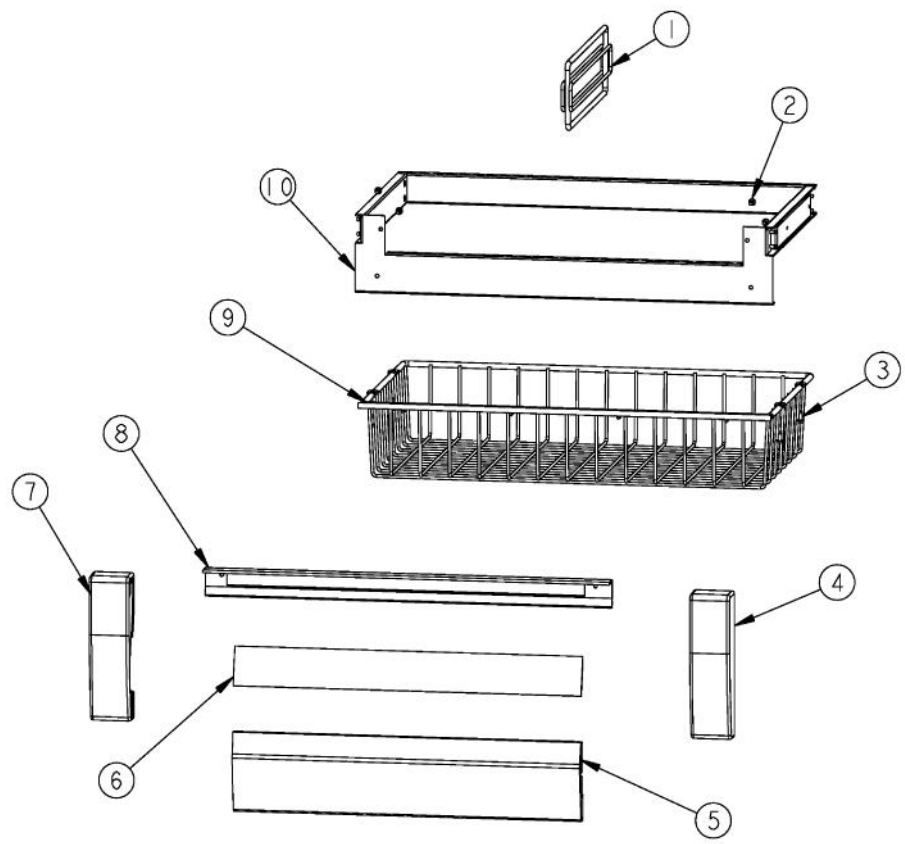

### Owner's Manual

[Shop genuine replacement parts for VIKING](#)  
[VCFB364\\_JMAG-R\\_SERIES](#)

[Find Your VIKING Refrigerator Parts - Select From 341 Models](#)

----- Manual continues below -----

Ref #	Part Number	Qty.	Description
1	PM910411		SHELF WIRE AF 36
2	G50911195		DRAWER BASKET ASM AF 36 FOR BREAKDOWN SEE PAGE 002
3	G50911189		DRAWER ICE ASM AF 36 FOR BREAKDOWN SEE PAGE 003
4	G50911169		SHELF ICE ASM UPPER AF 36 FOR BREAKDOWN SEE PAGE 004

Ref #	Part Number	Qty.	Description
1	PM910439		DIVIDER BASKET WIRE AF 36
2	PD920161		SCR 8-16 PLASTITE PNP 3/8 S
3	PD020194		SCREW-SM
4	PK930316		ENDTRIM ICE DRAWER R
5	PK920065		EXTRUSION FRONT ICE DOOR WIDE AF 36
6	PE940240		GLASS ICE DRAWER WIDE AF 36
7	PK930317		ENDTRIM ICE DRAWER L
8	PK920064		EXTRUSION CAP ICE DOOR WIDE AF 36
9	PM910438		BASKET WIRE AF 36
10	G90911194WH		FRAME BASKET DRAWER ASM AF 36 XWHX
NI	G50911195		DRAWER BASKET ASM AF 36 (INCLUDES ITEMS 1 THROUGH 10)