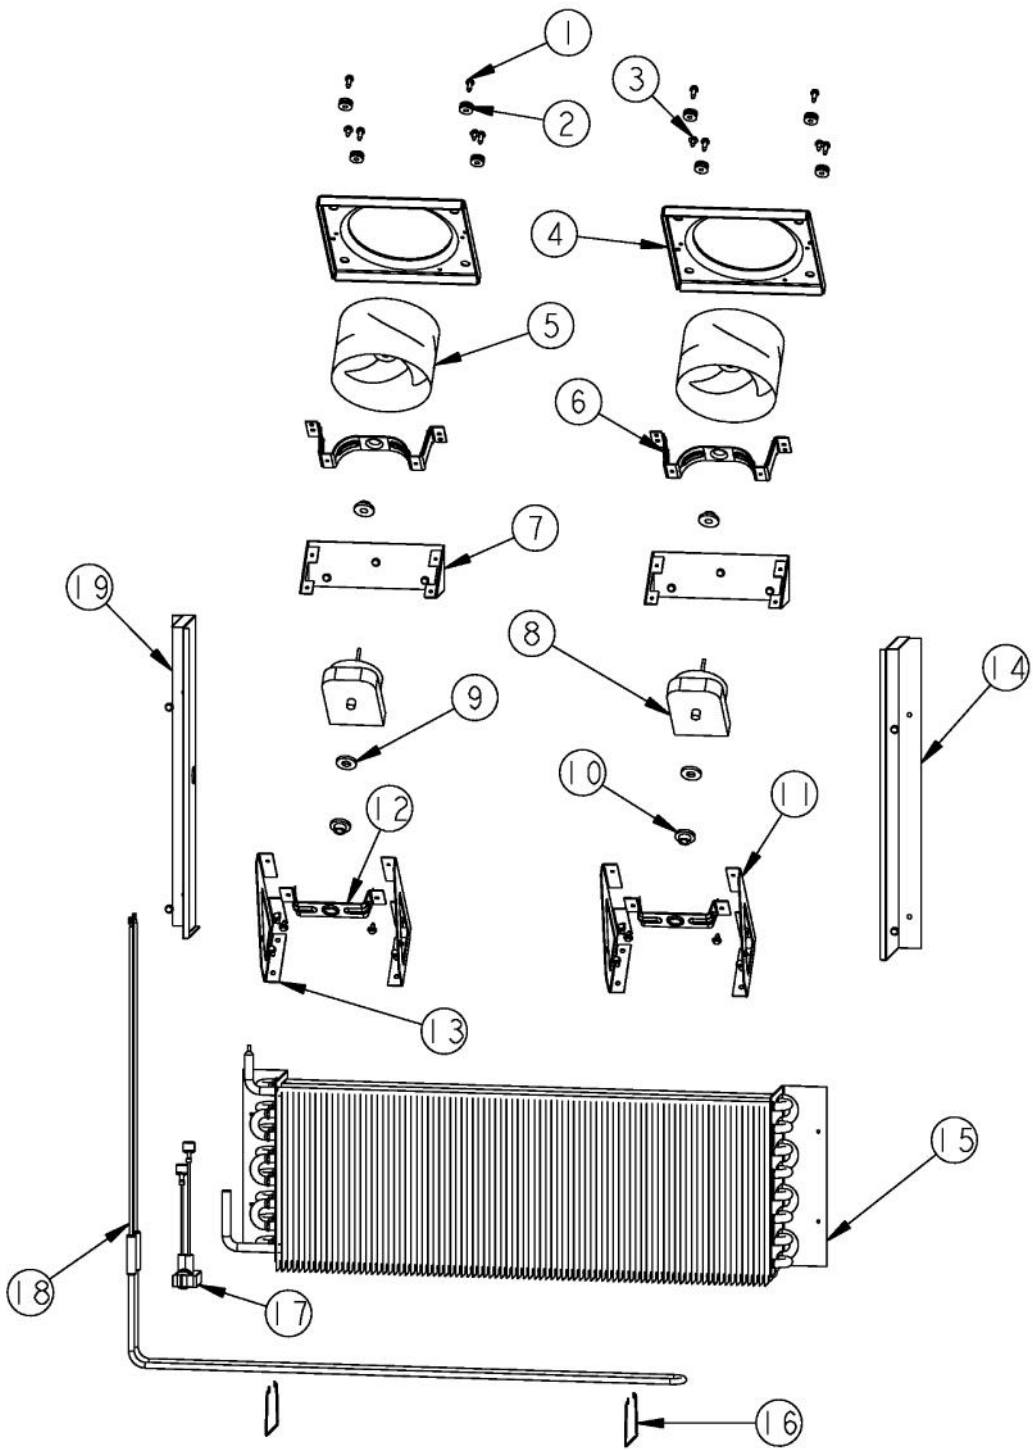

Ref #	Part Number	Qty.	Description
1	PD020194		SCREW-SM
2	12234001		GROMMET-VIBRATION
3	PD020193		SCR 8-18 X 3/8
4	PM910169		SHROUD EVAP FAN
5	10855402		FAN-EVAP/4.330
6	PM010605		BRACKET MTR/SHROUD
7	K20911130		BRACKET FAN MOUNT AF 36
8	PE950153		MOTOR EVAP FAN
9	PM910276		GROMMET FAN MOTOR
10	A1017202		GROMMET-FAN VA1017202
11	K2095457		EVAPORATOR FAN BRACKET - RH
12	L2198650		BRACKET FAN EVAP VEN
13	K2096458		BRKT-L-EVAP-FAN 12223102
14	L20911339WH		DIVERTER AIR RT 36 AF
15	PM910454		EVAPORATOR AF 36
16	PM910468		CLIP EVAP HTR 36 30 AF
17	PB910259		THERMOSTAT DEFROST TERMINATOR
18	PJ910037		DEFROST HEATER AF 36
19	L20911338WH		DIVERTER AIR LFT 36 AF
NI	G50912354		FAN ASSEMBLY AF 36 (INCLUDES ITEMS 1 THROUGH 13)