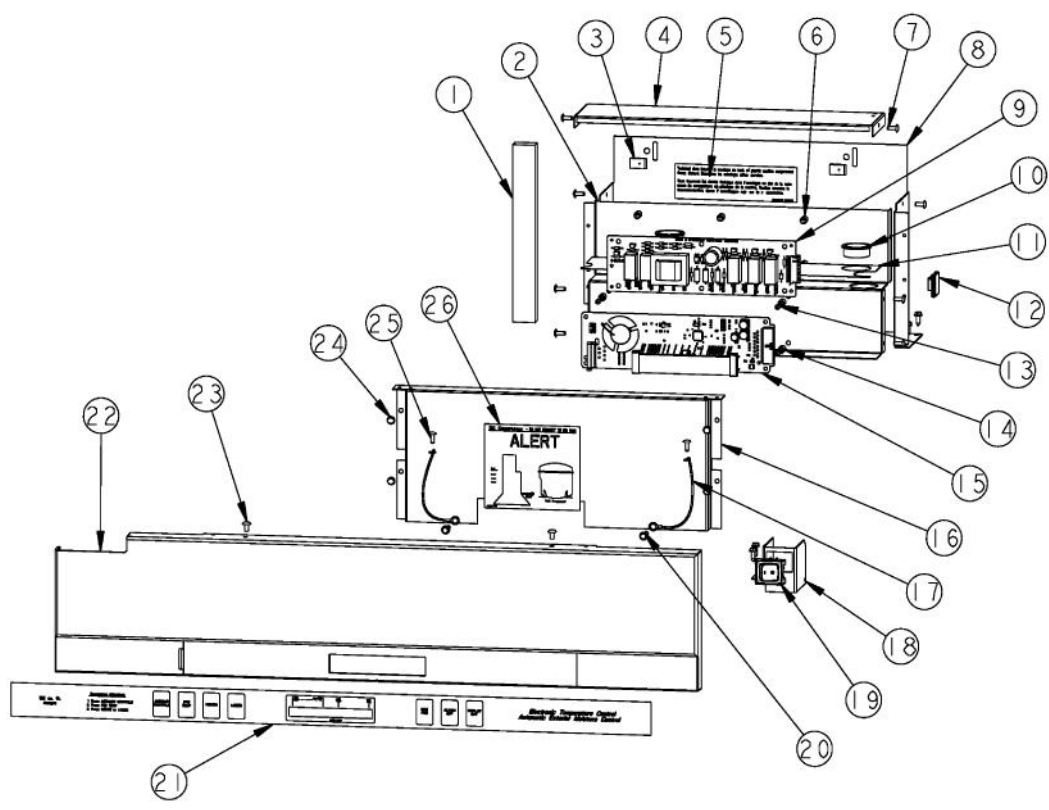

Ref #	Part Number	Qty.	Description
1	A3030361		GASKET, RED
2	K20910060		BRACKET - PC
3	M0288120		NUT-SPEED, VM0288120
4	K20915000		CONTROL BOX TOP
5	PF930487		TECH LITERATURE LABEL - 2
6	M0585504		SUPPORT
7	PC040010		POP RIVET
8	K2099402		CONTROL BOX
9	PE970463		POWER CONTROL BOARD
10	A4554817		BUSHING-SNAP VA4554817
11	PM910325		FILM PROTECTIVE
12	M0104106		CLIP-CORD VM0104106
13	PD020013		TYPE AB NO.6 X 3/8 PH PAN HD. SMS
14	M0585506		SUPPORT
15	PE070728		BOARD LOW VOLTAGE
16	K20910061		CONTROL BOX FRONT
17	12064001		SUPP-CONT PANEL
18	K2098654		BRACKET SWITCH POWER
19	PE950149		SWITCH POWER
20	M0238846		SCREW-SHLDR
21	PE950182		OVERLAY SWITCH AF 30
22	PE940213		COVER CONTROL PANEL BM 362 LH
	PE940212		COVER CONTROL PANEL AF AR 36 R
23	M0224128		SCREW-SM
24	PD020194		SCREW-SM
25	PC040010		POP RIVET
26	PF930672		LABEL DC COMPRESSOR