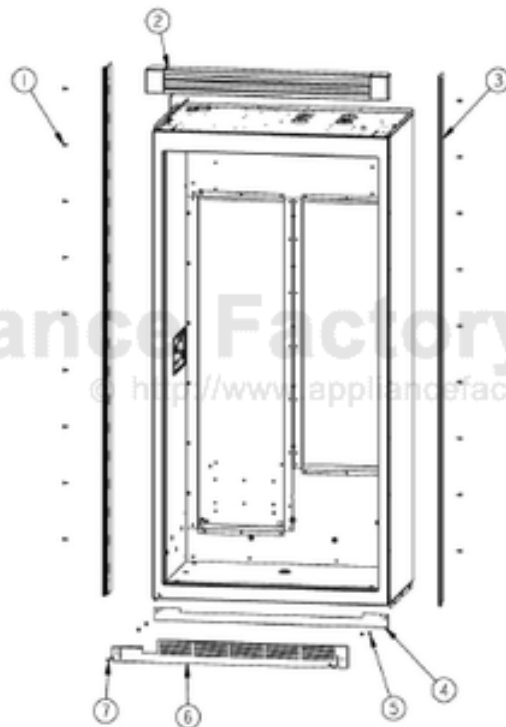

### Owner's Manual

[Shop genuine replacement parts for VIKING](#)  
[VCFB364\\_JMAG-R\\_SERIES](#)

[Find Your VIKING Refrigerator Parts - Select From 341 Models](#)

----- Manual continues below -----

Ref #	Part Number	Qty.	Description
1	PM910411		SHELF WIRE AF 36
2	G50911195		DRAWER BASKET ASM AF 36 FOR BREAKDOWN SEE PAGE 002
3	G50911189		DRAWER ICE ASM AF 36 FOR BREAKDOWN SEE PAGE 003
4	G50911169		SHELF ICE ASM UPPER AF 36 FOR BREAKDOWN SEE PAGE 004