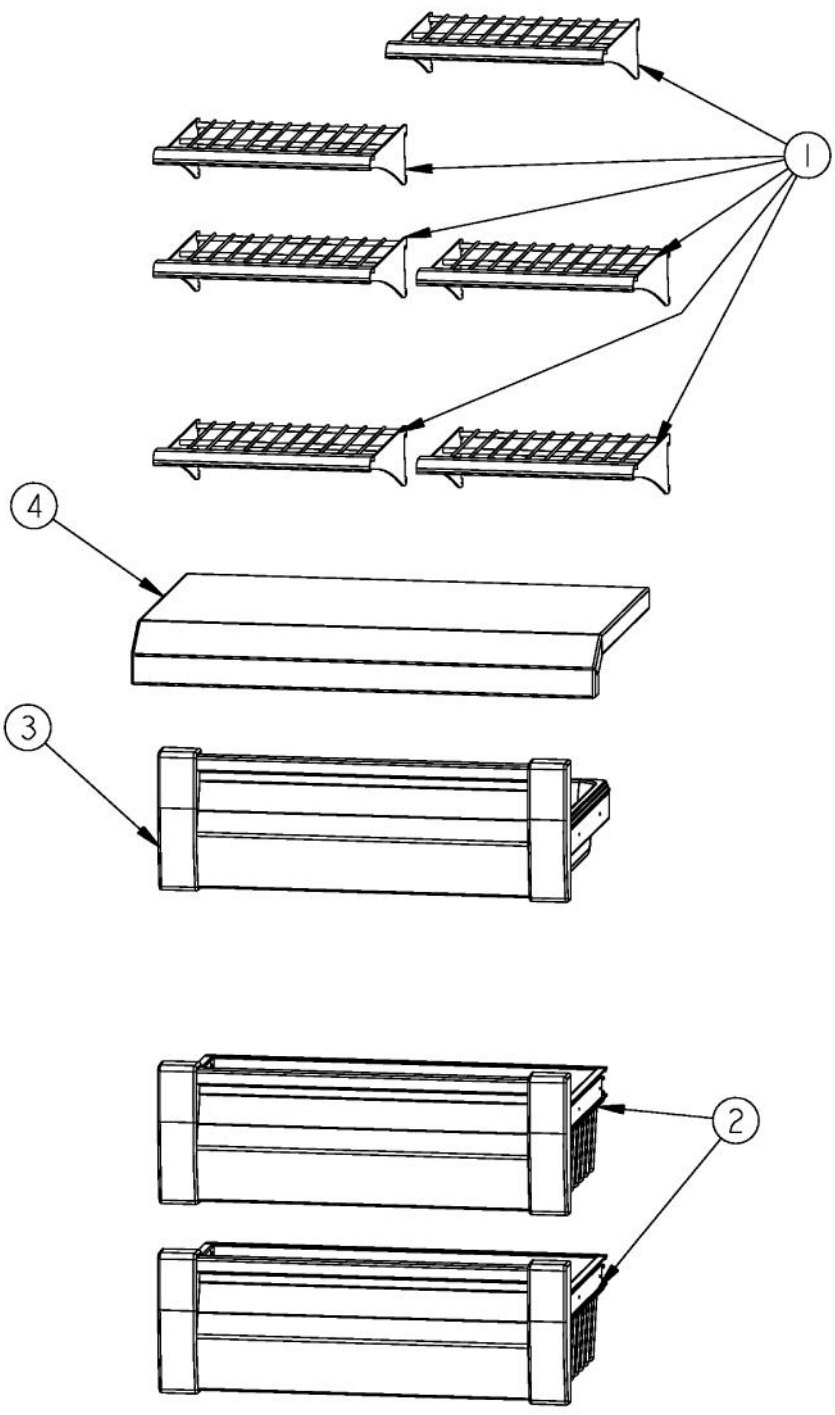

Ref #	Part Number	Qty.	Description
1	PM910411		SHELF WIRE AF 36
2	G50911195		DRAWER BASKET ASM AF 36 FOR BREAKDOWN SEE PAGE 002
3	G50911189		DRAWER ICE ASM AF 36 FOR BREAKDOWN SEE PAGE 003
4	G50911169		SHELF ICE ASM UPPER AF 36 FOR BREAKDOWN SEE PAGE 004