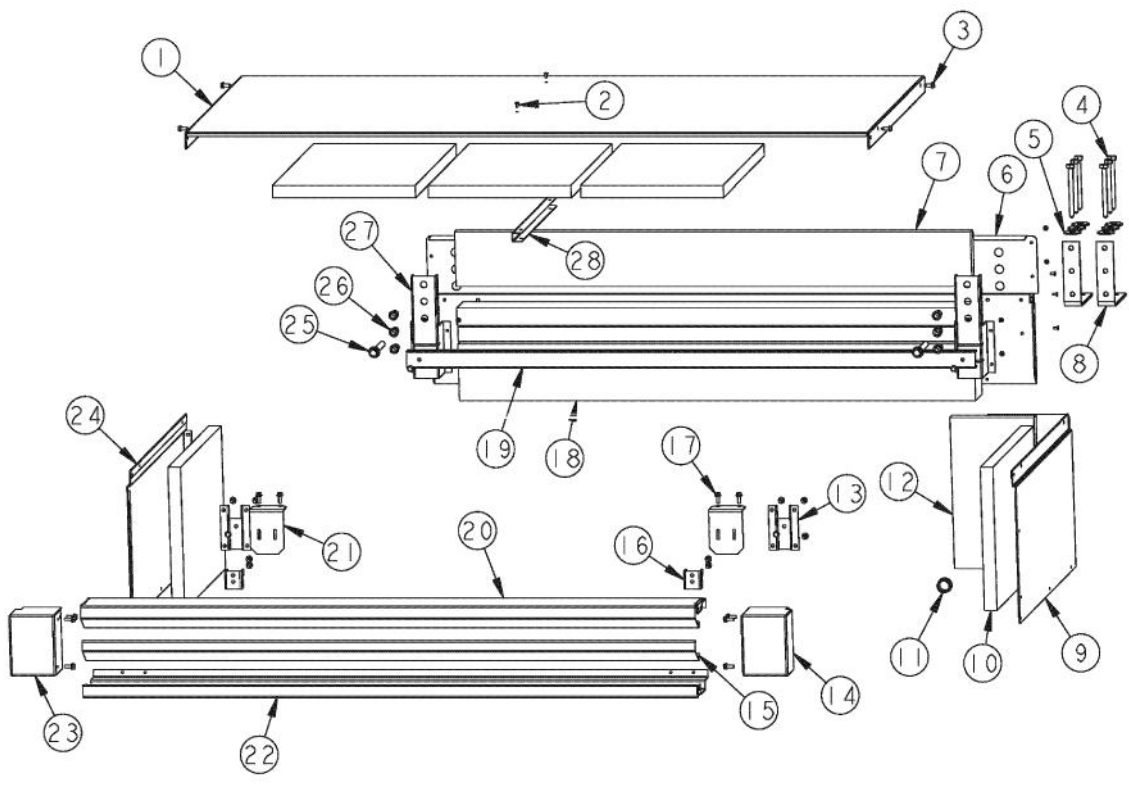

Ref #	Part Number	Qty.	Description
1	K2099931		MC TOP 36
2	PC040010		POP RIVET
3	PD020194		SCREW-SM
4	M0223509		SCREW-LAG
5	M0270510		WASHER
6	K2099933		MC BACK 36
7	PB070358		INSULATION MC COVER
8	PK910089		BRACKET, ANTI - TIP
9	K2099459		MC SIDE R
10	PB070355		INSULATION MC COVER
11	A4554806		BUSHING-SNAP VA4554806
12	PB970171		MC INSULATION - BACK SIDE
13	PK050004		BRACKET GRILLE
14	B20911818		GRILL ENDCAP PRO L/R NON-HINGE
	B20911817		GRILLE ENDCAP PRO R
15	B20911392		GRILLE LOUVER MID 36 PRO
16	B2096961		BRACKET-LOUVER
17	M0220417		SCREW-TC
18	PB070359		INSULATION MC COVER
19	K20915902		CROSSMEMBER PSM 36
20	B20911391		GRILLE LOUVER TOP 36 PRO
21	B2096962		BRACKET-LOUVER SUP
22	B20911122		GRILLE LOUVER BOT 36 PRO
23	B20911816		GRILLE ENDCAP PRO L
	B20911818		GRILL ENDCAP PRO L/R NON-HINGE
24	K2099460		MC SIDE L
25	PD020233		SCR LAG 5/16-9 GX 5/16X7/16 WAF IHXW 3 S ZN
26	PD040157		BEARING SLEEVE
27	K20915675		BRACKET PSM
28	K2099455		SUPPORT MC Z