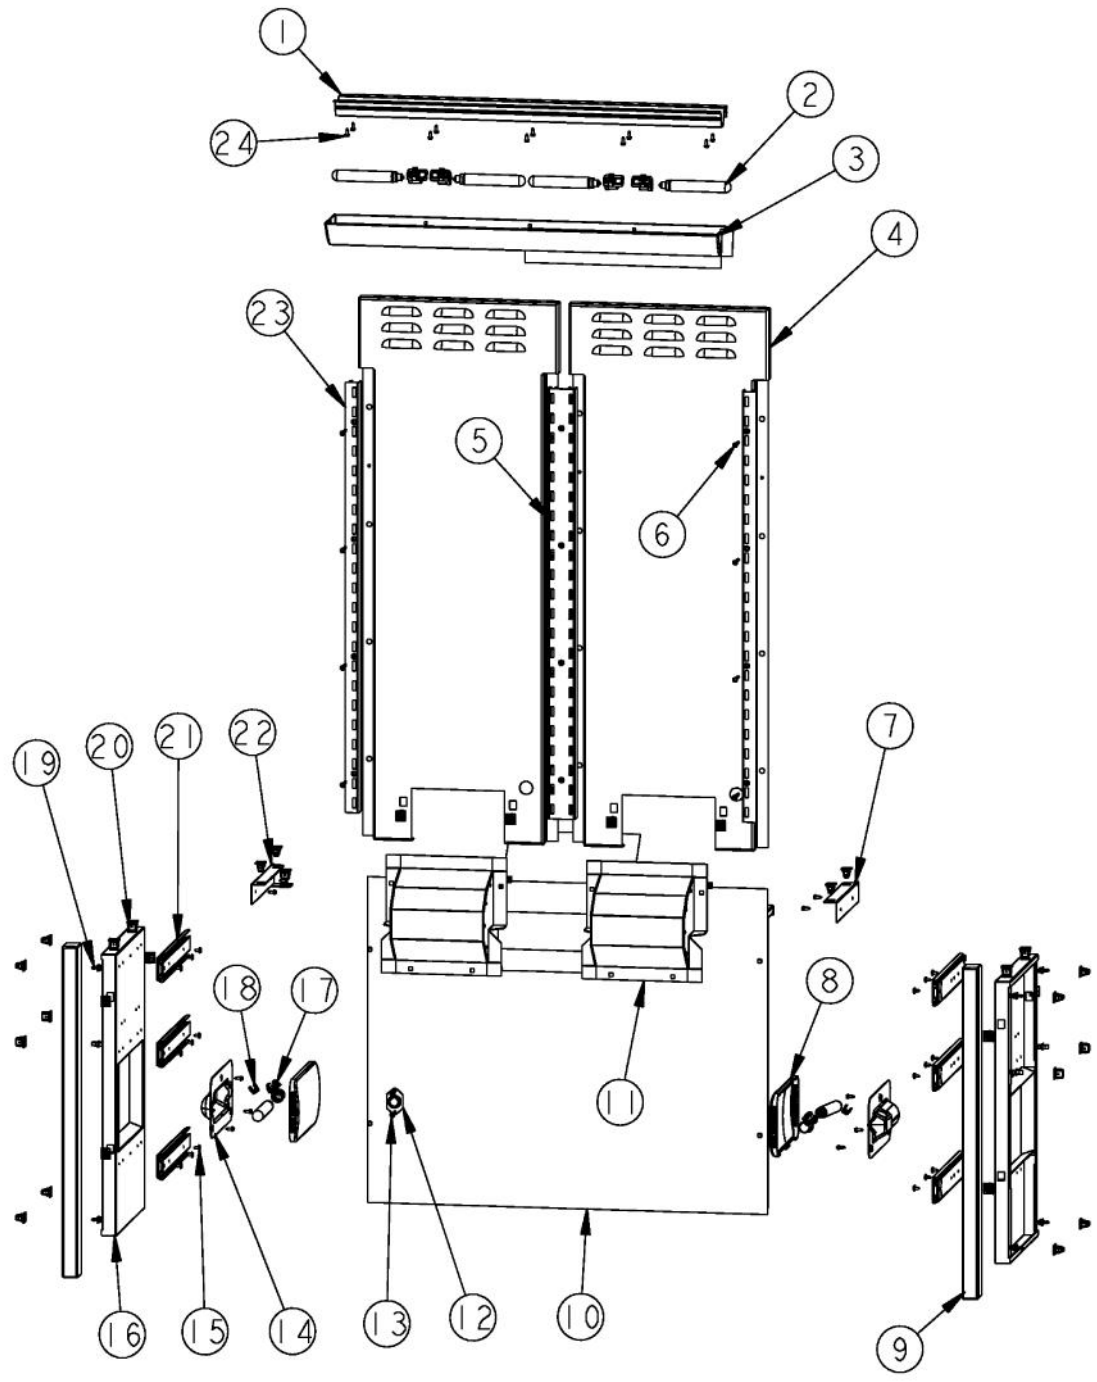

Ref #	Part Number	Qty.	Description
1	C90910760WH		ASM PAINT SHELF COVER AF 36
2	PD950012		STRIKE PANEL ACCESS
3	G5096419		FILL TUBE ASSY 10942511
4	A3127415		EXT-FILL TUBE
5	G50911189		DRAWER ICE ASM AF 36 FOR BREAKDOWN SEE PAGE 003
6	002252-000		ICE MAKER
7	PD020194		SCREW-SM
8	C90911164WH		PLATE IN MOUNT AF 36 XWHX
NI	G50911169		SHELF ICE ASM UPPER AF 36