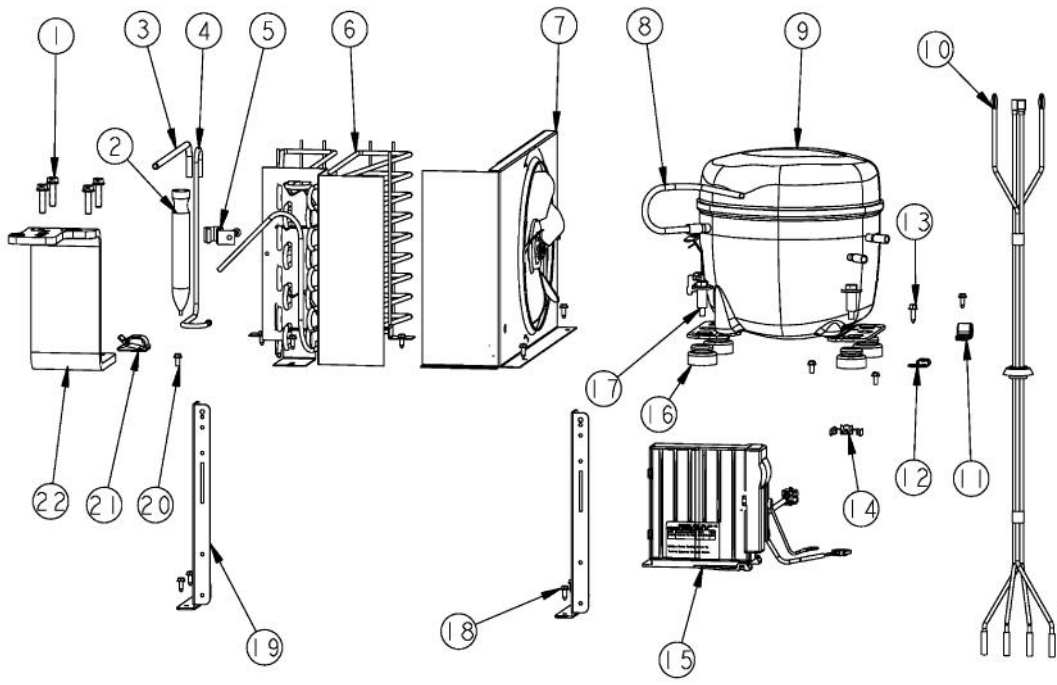

Ref #	Part Number	Qty.	Description
1	000570-000		HEX SCREW
2	10743201		DRIER, HI SIDE
3	F2097740		TUBE PROCESS
4	F2096669		TUBE-DRIER COND
5	10547001		CLIP-DRIER V10547001
6	PB920171		CONDENSER ASM
7	G5096494		COND. FAN ASSY
8	F2096507		TUBE-PROCESS GRN
9	G5097976		COMPRESSOR ASSEMBLY (363 AND 483) (INCLUDES DRIER)
10	PE970642		HARNES FRAME HEATER AF
11	PD030118		SCREW - SHLDR
12	002573-000		CLAMP CORD
13	PD020195		SCR 8-18 X 5/8
14	M0327801		SPLICE TAP
15	PE070849		INVERTER
16	10835901		GROMMET RUBBER V10835901
17	M0221523		SCREW - SHLDR
18	PD020194		SCREW-SM
19	K20912569		BRACKET GRILLE SUPPORT
20	PD020010		10 X 3/8 GREEN GROUNDING SCREW
21	M0104102		CLIP-CORD RED
22	PC920204		HINGE ASM UL
	PC920203		HINGE ASM UR