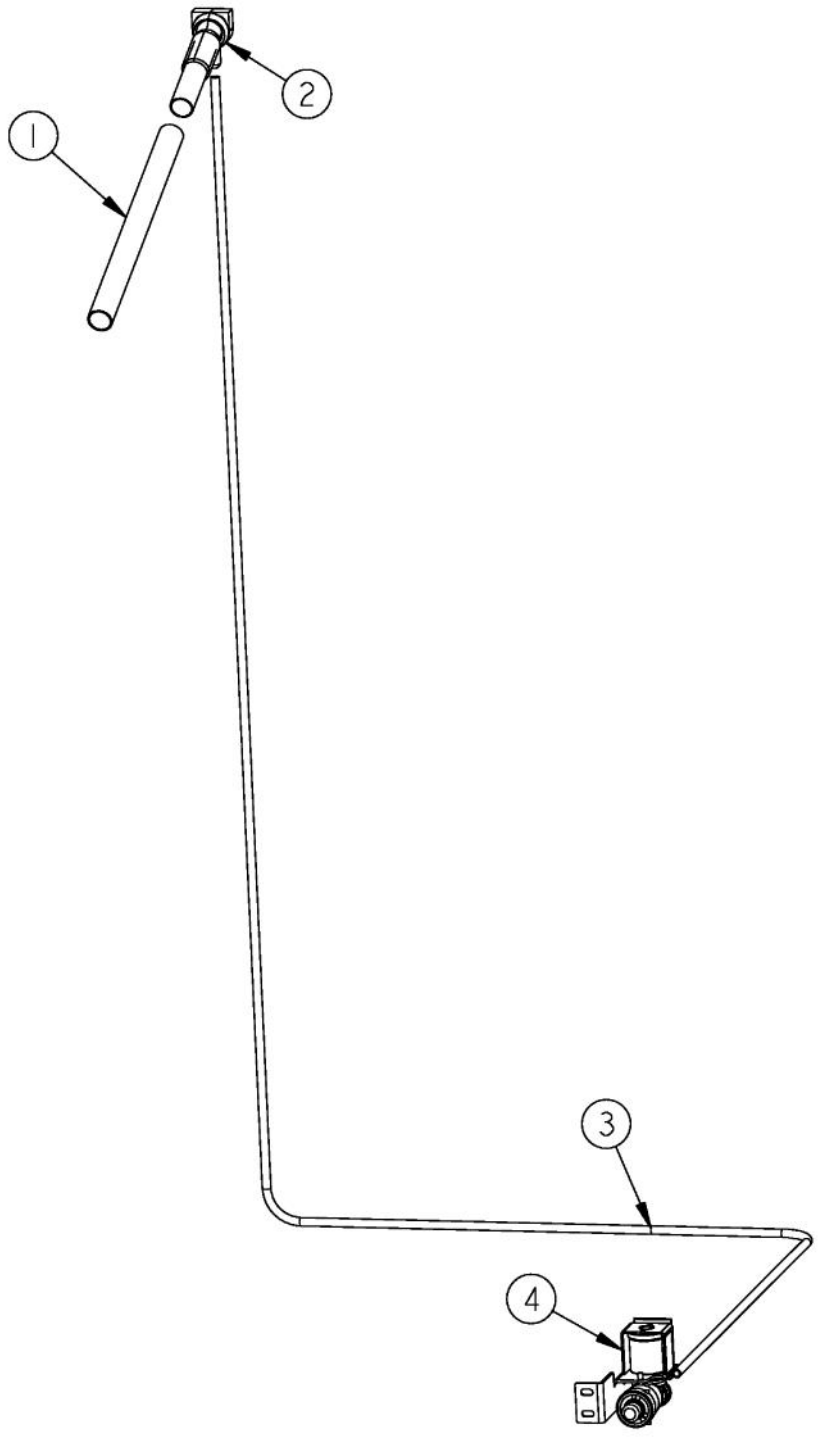

Ref #	Part Number	Qty.	Description
1	A3127415		EXT-FILL TUBE
2	G5096419		FILL TUBE ASSY 10942511
3	PB020304		PLASTIC TUBING-IM WATERLINE NON DISP (SXS & AF)
4	PA970012		SINGLE WATER VALVE