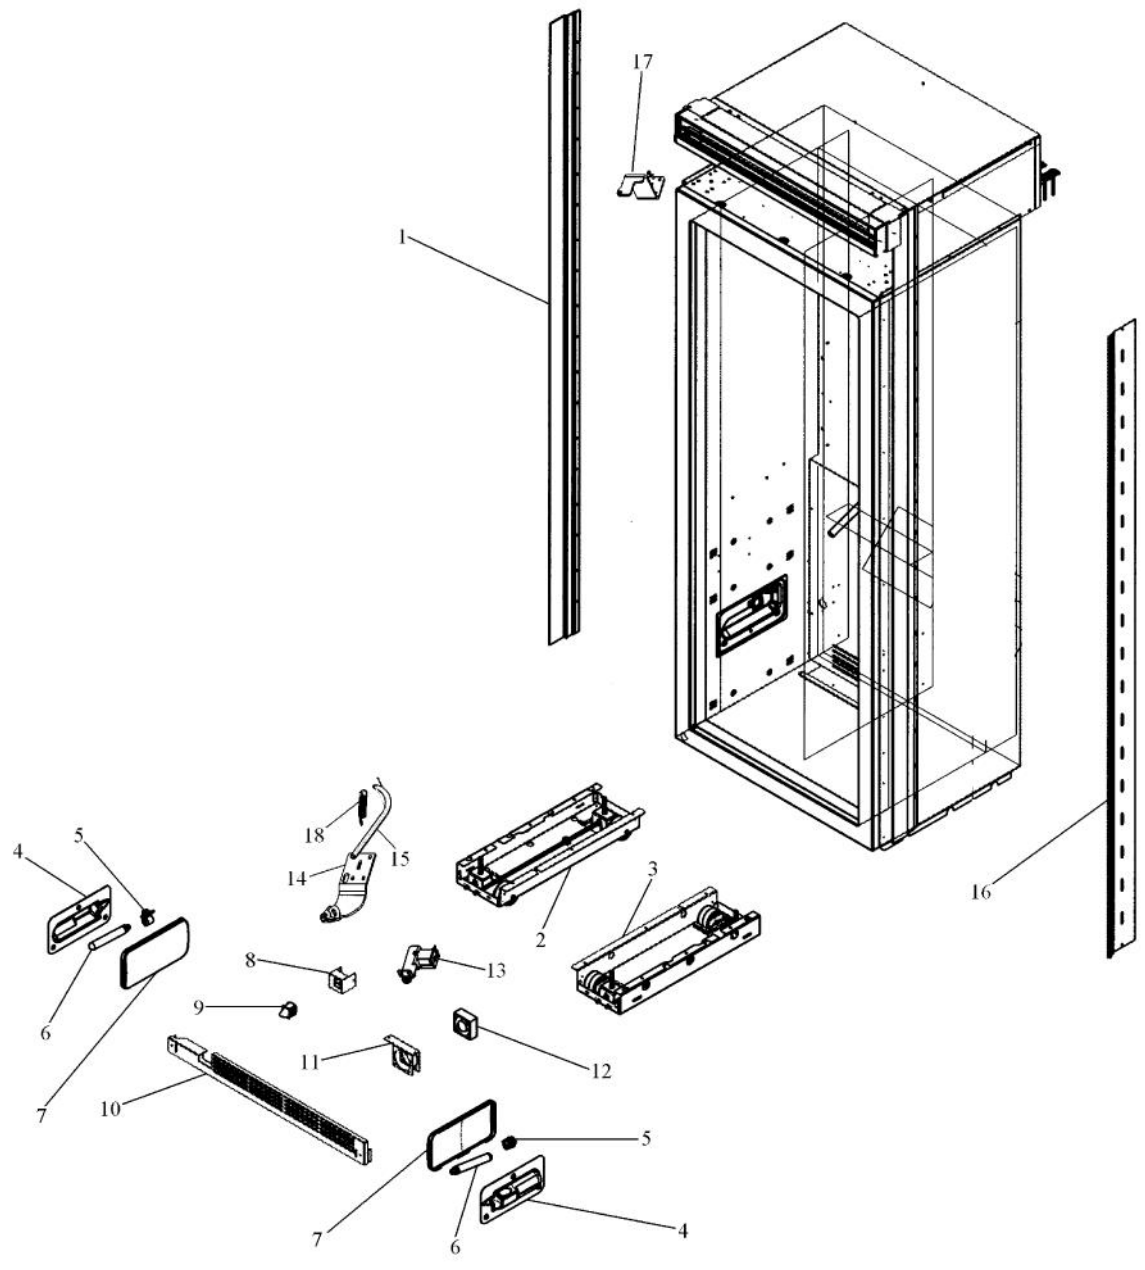

----- Manual continues below -----

Ref #	Part Number	Qty.	Description
1	L2099492		BRACKET LIGHT SXS 48 FF
2	A3079001		LAMP - 40W
3	PE950125		LIGHT SOCKET
4	PK930268		COVER LIGHT ASM AF AR 30 SXS 48 FF
5	PM910282		LADDER SIDE
6	PM910285		LADDER CENTER
7	PM910298		SUB TO PM910405 - SHELF WIRE FZ
8	G50911931		SHELF ICE ASM UPPER AF 30
9	K20911929		BRACKET ICE SHELF R
10	K20911928		BRACKET ICE SHELF L
11	C20911142		PLATE IM MOUNT AF 30
12	G50911858		ICE MAKER ASM, SXS ND, AF
13	G50911176		BRKT SIDE GLIDE MOUNT ASM
14	PM910417		SLIDE 3 MEMBER 12 IN W/ LVR DISCONNECT
15	G50911181		TRIM ASM SIDE AF 36 30
16	G50911316		DRAWER ICE ASM AF 30
17	G50911315		DRAWER BASKET ASM AF 30

Ref #	Part Number	Qty.	Description
1	10916507		TUBE-PROCESS GRN
2	12064001		SUPP-CONT PANEL
3	12074703		INSUL-CONT BOX V12074703
4	A4539601		SUB TO PC040010 - RIVET-POP VA4539601
5	A4554817		BUSHING-SNAP VA4554817
6	K20910060		BRACKET - PC
7	K20610061		FRONT, CONTROL BOX
8	K20910062		CONTROL BOX TOP
9	K2098654		BRACKET SWITCH POWER
10	K2099402		CONTROL BOX
11	M0104106		CLIP-CORD VM0104106
12	M0217204		SCREW, SM
13	M0224128		SCREW-SM
14	M0238616		SCREW-SM
15	M0238846		SCREW-SHLDR
16	M0288120		NUT-SPEED, VM0288120
17	M0585504		SUPPORT
18	M0585506		SUPPORT
19	PC040010		POP RIVET
20	PD020194		SCREW-SM
21	PE950150		SPDT ROCKER SW. W/LEGEND
22	PE950182		OVERLAY SWITCH AF 30
23	G50911836		HIGH VOLTAGE BOARD (BEFORE 01/22/05)
	PE970463		POWER CONTROL BOARD
24	PE970464		HARNESS LOW VOLT
25	PE970465		HARNESS HIGH VOLT
26	PE970603		LOW VOLTAGE BOARD
			LOW VOLTAGE BOARD (AFTER 01/22/05)
27	PE970609		HARNESS CONTROL BOARD
28	PK930220		PANEL COVER CONTROL
	PK930332		PANEL CONTROL AF 30 R
29	PM910325		FILM PROTECTIVE