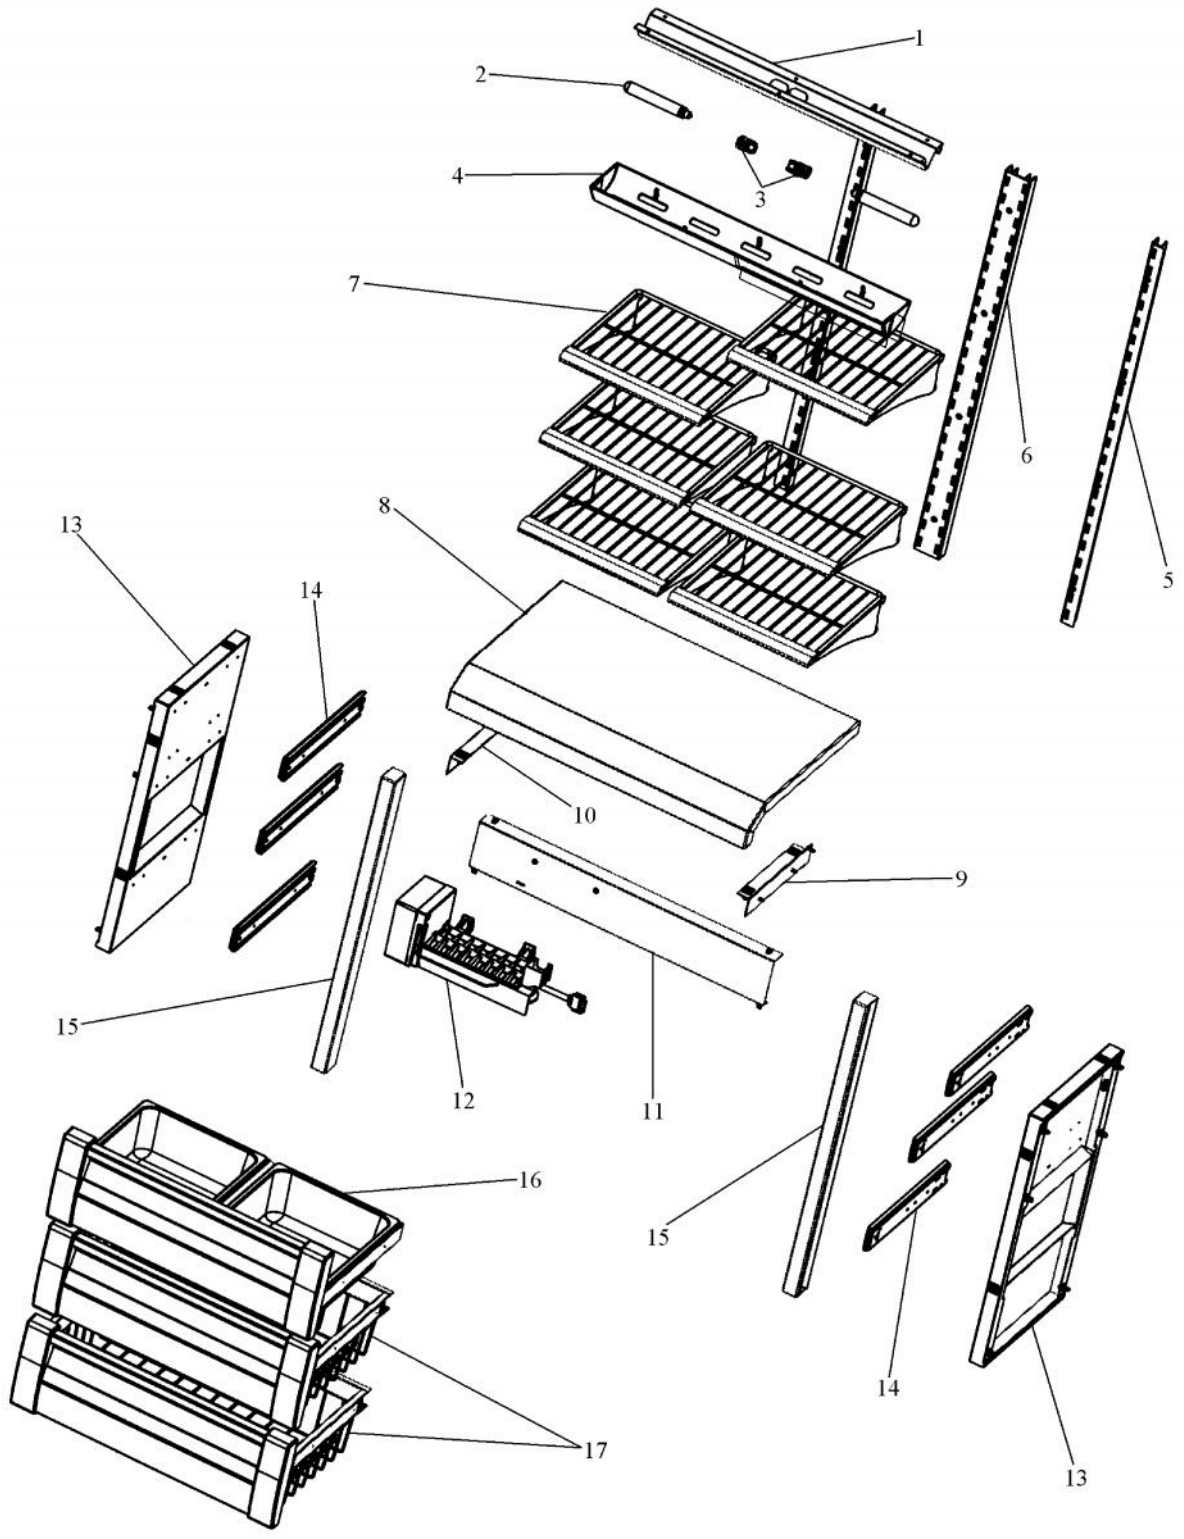

----- Manual continues below -----

Ref #	Part Number	Qty.	Description
1	L2099492		BRACKET LIGHT SXS 48 FF
2	A3079001		LAMP - 40W
3	PE950125		LIGHT SOCKET
4	PK930268		COVER LIGHT ASM AF AR 30 SXS 48 FF
5	PM910282		LADDER SIDE
6	PM910285		LADDER CENTER
7	PM910298		SUB TO PM910405 - SHELF WIRE FZ
8	G50911931		SHELF ICE ASM UPPER AF 30
9	K20911929		BRACKET ICE SHELF R
10	K20911928		BRACKET ICE SHELF L
11	C20911142		PLATE IM MOUNT AF 30
12	G50911858		ICE MAKER ASM, SXS ND, AF
13	G50911176		BRKT SIDE GLIDE MOUNT ASM
14	PM910417		SLIDE 3 MEMBER 12 IN W/ LVR DISCONNECT
15	G50911181		TRIM ASM SIDE AF 36 30
16	G50911316		DRAWER ICE ASM AF 30
17	G50911315		DRAWER BASKET ASM AF 30

Ref #	Part Number	Qty.	Description
1	10916507		TUBE-PROCESS GRN
2	12064001		SUPP-CONT PANEL
3	12074703		INSUL-CONT BOX V12074703
4	A4539601		SUB TO PC040010 - RIVET-POP VA4539601
5	A4554817		BUSHING-SNAP VA4554817
6	K20910060		BRACKET - PC
7	K20610061		FRONT, CONTROL BOX
8	K20910062		CONTROL BOX TOP
9	K2098654		BRACKET SWITCH POWER
10	K2099402		CONTROL BOX
11	M0104106		CLIP-CORD VM0104106
12	M0217204		SCREW, SM
13	M0224128		SCREW-SM
14	M0238616		SCREW-SM
15	M0238846		SCREW-SHLDR
16	M0288120		NUT-SPEED, VM0288120
17	M0585504		SUPPORT
18	M0585506		SUPPORT
19	PC040010		POP RIVET
20	PD020194		SCREW-SM
21	PE950150		SPDT ROCKER SW. W/LEGEND
22	PE950182		OVERLAY SWITCH AF 30
23	G50911836		HIGH VOLTAGE BOARD (BEFORE 01/22/05)
	PE970463		POWER CONTROL BOARD
24	PE970464		HARNESS LOW VOLT
25	PE970465		HARNESS HIGH VOLT
26	PE970603		LOW VOLTAGE BOARD
			LOW VOLTAGE BOARD (AFTER 01/22/05)
27	PE970609		HARNESS CONTROL BOARD
28	PK930220		PANEL COVER CONTROL
	PK930332		PANEL CONTROL AF 30 R
29	PM910325		FILM PROTECTIVE