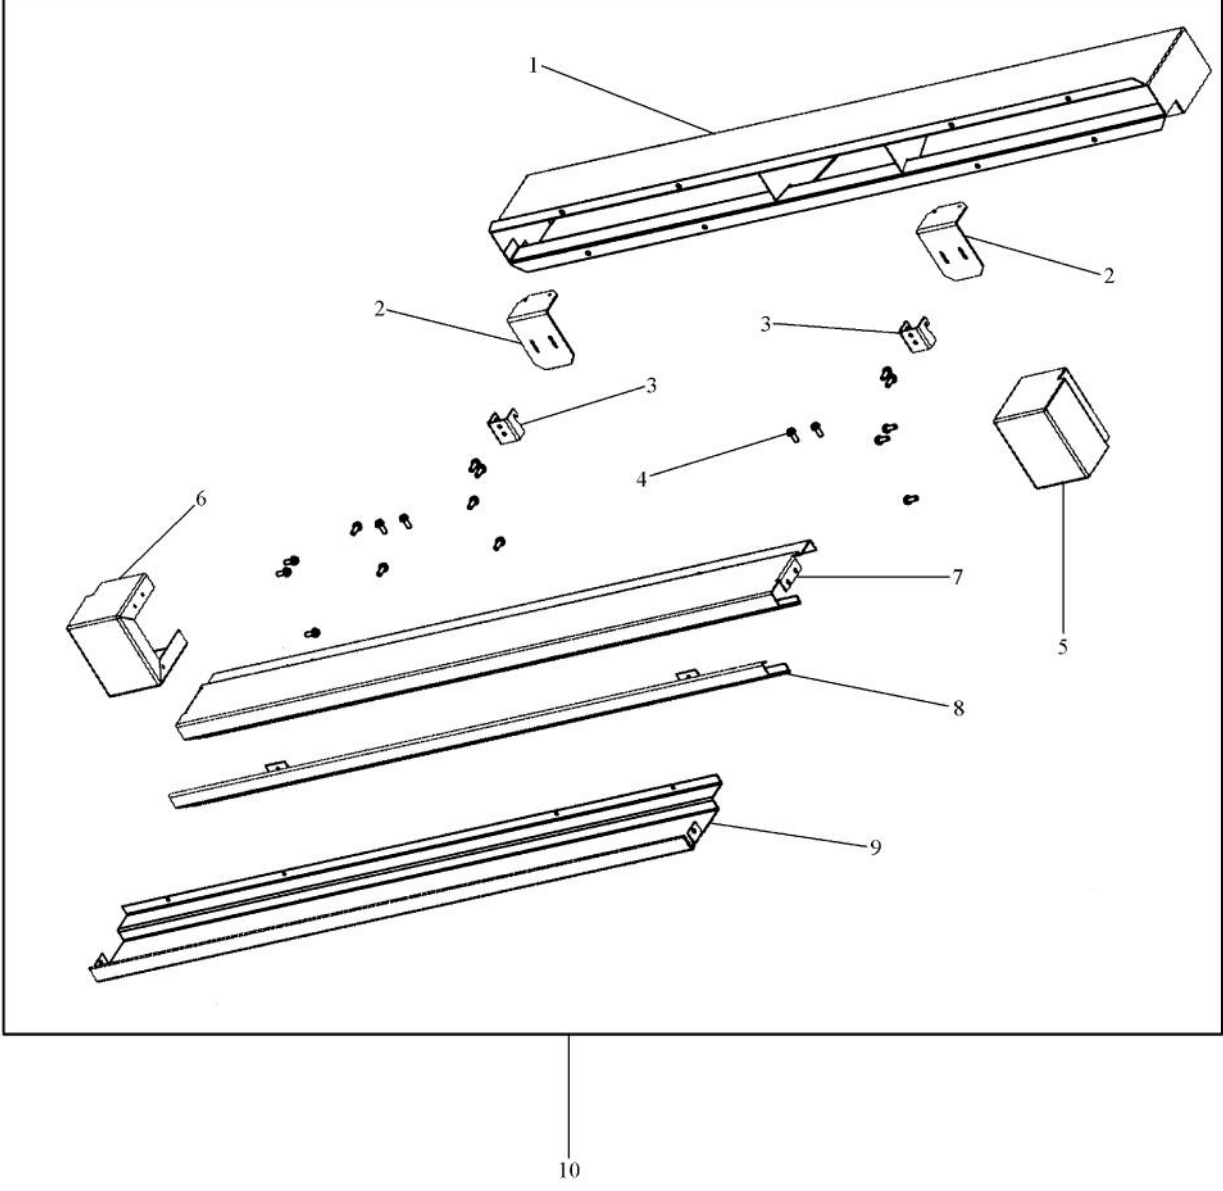

----- Manual continues below -----

Ref #	Part Number	Qty.	Description
1	L2099492		BRACKET LIGHT SXS 48 FF
2	A3079001		LAMP - 40W
3	PE950125		LIGHT SOCKET
4	PK930268		COVER LIGHT ASM AF AR 30 SXS 48 FF
5	PM910282		LADDER SIDE
6	PM910285		LADDER CENTER
7	PM910298		SUB TO PM910405 - SHELF WIRE FZ
8	G50911931		SHELF ICE ASM UPPER AF 30
9	K20911929		BRACKET ICE SHELF R
10	K20911928		BRACKET ICE SHELF L
11	C20911142		PLATE IM MOUNT AF 30
12	G50911858		ICE MAKER ASM, SXS ND, AF
13	G50911176		BRKT SIDE GLIDE MOUNT ASM
14	PM910417		SLIDE 3 MEMBER 12 IN W/ LVR DISCONNECT
15	G50911181		TRIM ASM SIDE AF 36 30
16	G50911316		DRAWER ICE ASM AF 30
17	G50911315		DRAWER BASKET ASM AF 30

Ref #	Part Number	Qty.	Description
1	G90911117BK G9099202BK		AIR DUCT ASM COMPLETE AF AR 36 XBKX AIR DUCT WELD ASM COMPLETE 30 XBKX
2	B2096962		BRACKET-LOUVER SUP
3	B2096961		BRACKET-LOUVER
4	M0220417		SCREW-TC
5	B20911802 B20911801		GRILL ENDCAP PRO R GRILL ENDCAP PRO L
6	B2099013 B2099012		ENDCAP PRO RH NONHINGE ENDCAP PRO LH NONHINGE
7	B20910754		GRILLE LOUVER TOP 30 PRO
8	B20910755		GRILLE LOUVER MID 30 PRO
9	B20910756		GRILLE LOUVER BOT 30 PRO
10	G32910757 G32911376		GRILLE ASM AF AR 30 PRO GRILLE ASM AF AR 30 PRO LH