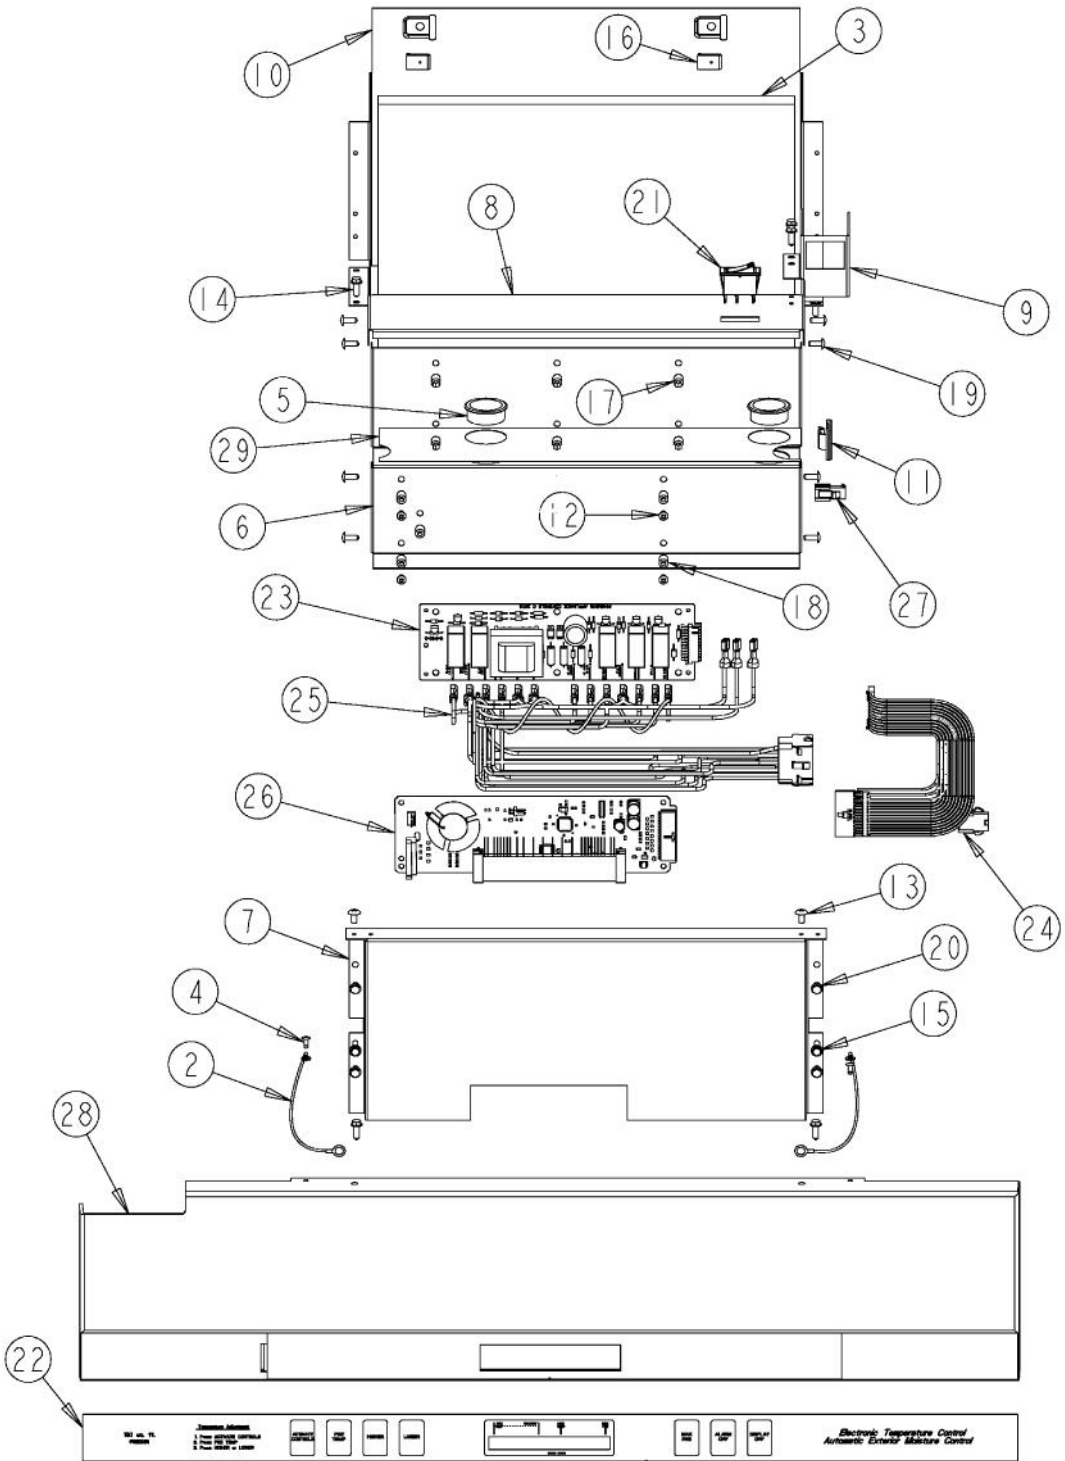

----- Manual continues below -----

Ref #	Part Number	Qty.	Description
1	L2099492		BRACKET LIGHT SXS 48 FF
2	A3079001		LAMP - 40W
3	PE950125		LIGHT SOCKET
4	PK930268		COVER LIGHT ASM AF AR 30 SXS 48 FF
5	PM910282		LADDER SIDE
6	PM910285		LADDER CENTER
7	PM910298		SUB TO PM910405 - SHELF WIRE FZ
8	G50911931		SHELF ICE ASM UPPER AF 30
9	K20911929		BRACKET ICE SHELF R
10	K20911928		BRACKET ICE SHELF L
11	C20911142		PLATE IM MOUNT AF 30
12	G50911858		ICE MAKER ASM, SXS ND, AF
13	G50911176		BRKT SIDE GLIDE MOUNT ASM
14	PM910417		SLIDE 3 MEMBER 12 IN W/ LVR DISCONNECT
15	G50911181		TRIM ASM SIDE AF 36 30
16	G50911316		DRAWER ICE ASM AF 30
17	G50911315		DRAWER BASKET ASM AF 30

Ref #	Part Number	Qty.	Description
1	10916507		TUBE-PROCESS GRN
2	12064001		SUPP-CONT PANEL
3	12074703		INSUL-CONT BOX V12074703
4	A4539601		SUB TO PC040010 - RIVET-POP VA4539601
5	A4554817		BUSHING-SNAP VA4554817
6	K20910060		BRACKET - PC
7	K20610061		FRONT, CONTROL BOX
8	K20910062		CONTROL BOX TOP
9	K2098654		BRACKET SWITCH POWER
10	K2099402		CONTROL BOX
11	M0104106		CLIP-CORD VM0104106
12	M0217204		SCREW, SM
13	M0224128		SCREW-SM
14	M0238616		SCREW-SM
15	M0238846		SCREW-SHLDR
16	M0288120		NUT-SPEED, VM0288120
17	M0585504		SUPPORT
18	M0585506		SUPPORT
19	PC040010		POP RIVET
20	PD020194		SCREW-SM
21	PE950150		SPDT ROCKER SW. W/LEGEND
22	PE950182		OVERLAY SWITCH AF 30
23	G50911836		HIGH VOLTAGE BOARD (BEFORE 01/22/05)
	PE970463		POWER CONTROL BOARD
24	PE970464		HARNESS LOW VOLT
25	PE970465		HARNESS HIGH VOLT
26	PE970603		LOW VOLTAGE BOARD
			LOW VOLTAGE BOARD (AFTER 01/22/05)
27	PE970609		HARNESS CONTROL BOARD
28	PK930220		PANEL COVER CONTROL
	PK930332		PANEL CONTROL AF 30 R
29	PM910325		FILM PROTECTIVE