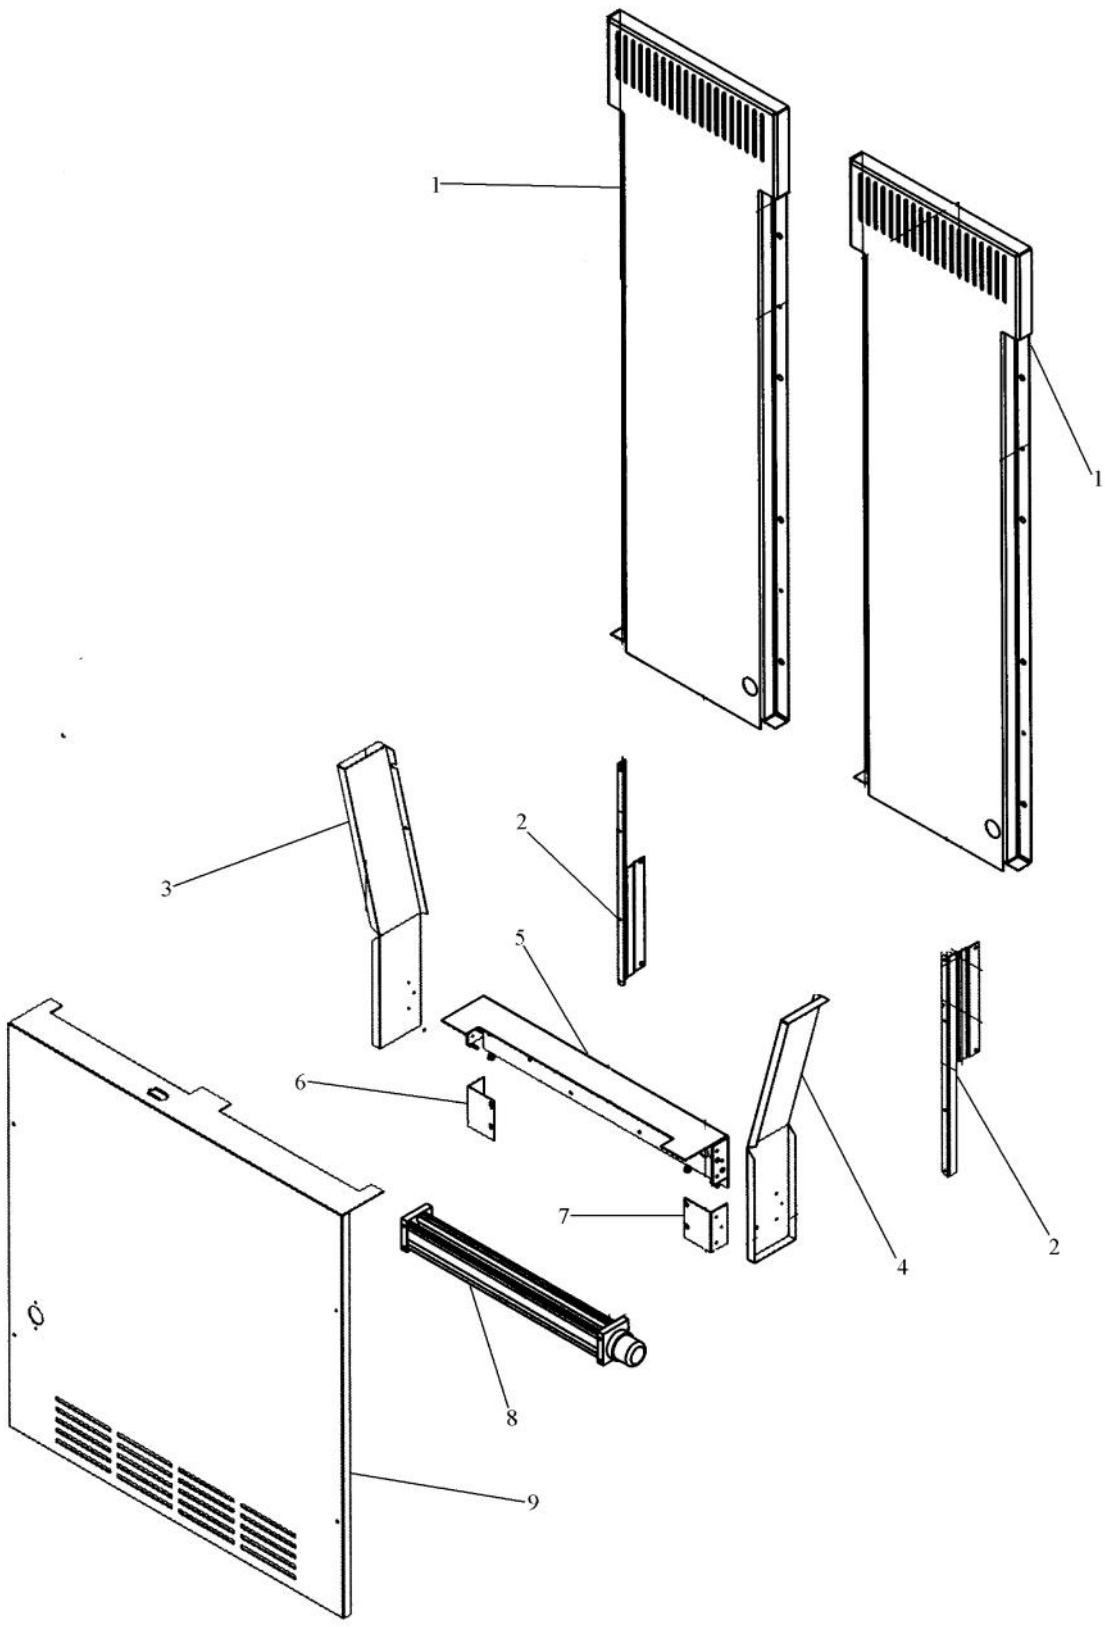

Ref #	Part Number	Qty.	Description
1	L2099055		EVAP COVER UPPER AF 30
2	K2096461		BRKT-EVAP COVER 12234801
3	L20911955		DIVERTER AIR AF 30 R
4	L20911954		DIVERTER AIR AF 30 L
5	K20911956		BRACKET FAN MOUNT AF 30
6	K20911957		BRACKET FAN MOUNT L AF 30
7	K02911958		FAN MOUNT BRACKET - R
8	PE950154		FAN EVAP HORIZ AF AR 30
9	L20911932		COVER EVAP LOWER AF 30