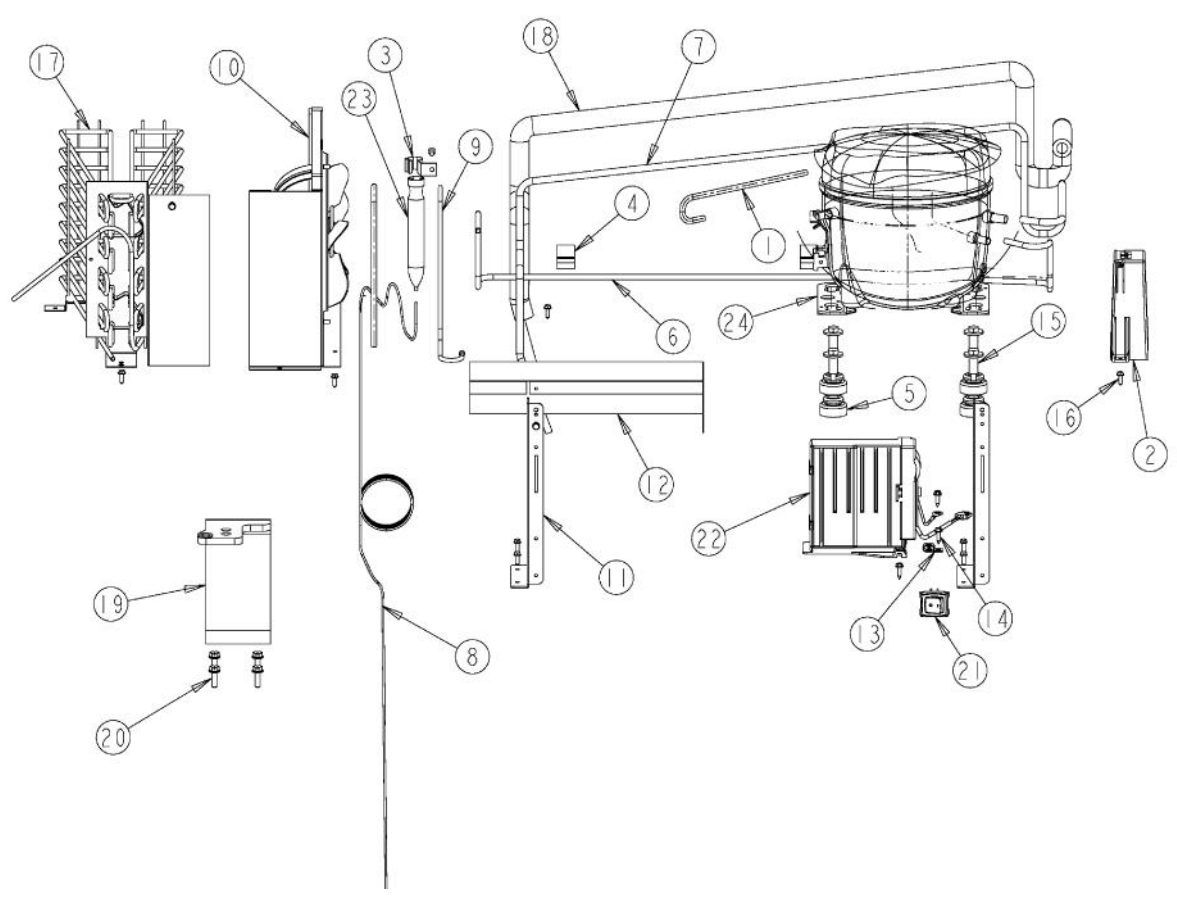

Ref #	Part Number	Qty.	Description
1	F2096507		TUBE-PROCESS GRN
2	PE970608		POWER SUPPLY 24 VDC 15 W
3	10547001		CLIP-DRIER V10547001
4	10835901		GROMMET RUBBER V10835901
5	F20910737		TUBE DISCHARGE AF AR 36
6	F2096504		TUBE-DRIER EXT
7	G5096494		COND. FAN ASSY
8	K20912569		BRACKET GRILLE SUPPORT
9	K20912570		DIVERTER AIR HI SIDE 30
10	M0103904		CLAMP-SPEED
11	M0211018		SCREW-SM
12	M0221523		SCREW - SHLDR
13	PB920171		CONDENSER ASM
14	PC920204		HINGE ASM UL
	PC920203		HINGE ASM UR
15	PD020194		SCREW-SM
16	PD940088		SCREW, 1/4 X 20 HEX WASHER SERRATED
17	PE950149		SWITCH POWER
18	PE970449		INVERTER ASSEMBLY
19	G5097976		COMPRESSOR ASSEMBLY (363 AND 483)
20	10743201		DRIER, HI SIDE