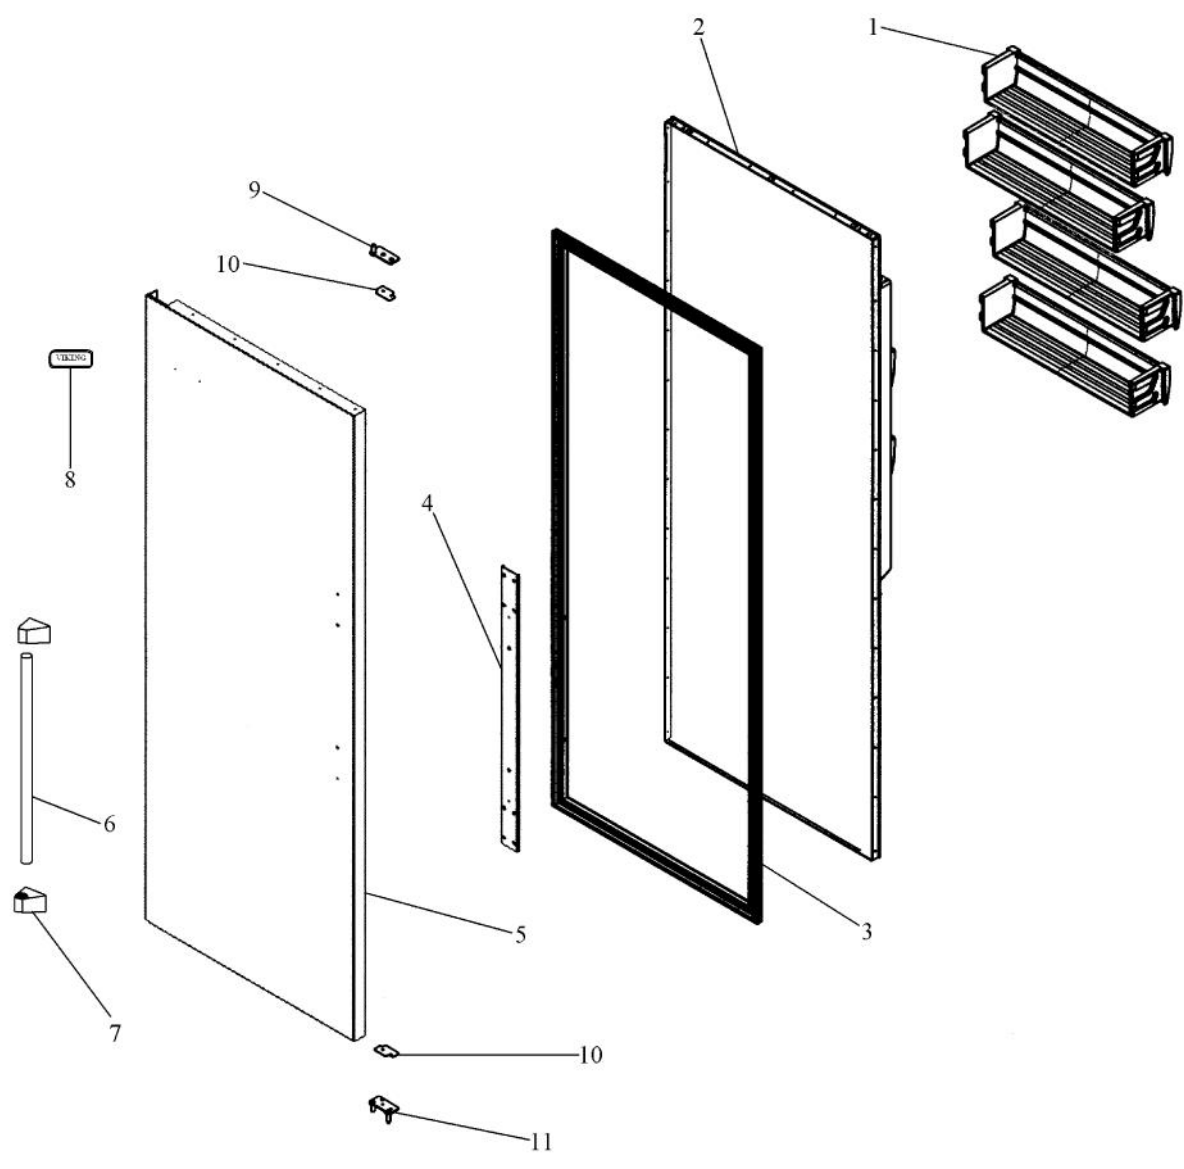

Ref #	Part Number	Qty.	Description
1	L2099055		EVAP COVER UPPER AF 30
2	K2096461		BRKT-EVAP COVER 12234801
3	L20911955		DIVERTER AIR AF 30 R
4	L20911954		DIVERTER AIR AF 30 L
5	K20911956		BRACKET FAN MOUNT AF 30
6	K20911957		BRACKET FAN MOUNT L AF 30
7	K02911958		FAN MOUNT BRACKET - R
8	PE950154		FAN EVAP HORIZ AF AR 30
9	L20911932		COVER EVAP LOWER AF 30