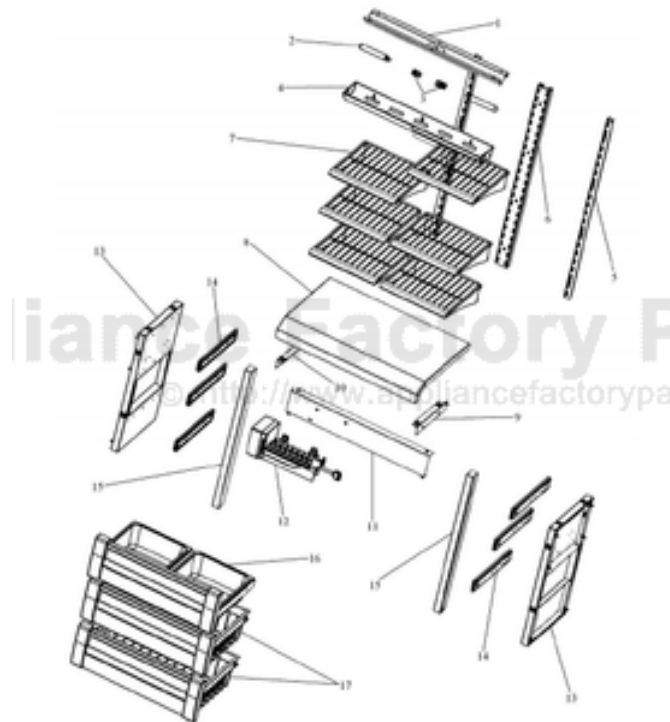

[Find Your VIKING Refrigerator Parts - Select From 341 Models](#)

----- Manual continues below -----