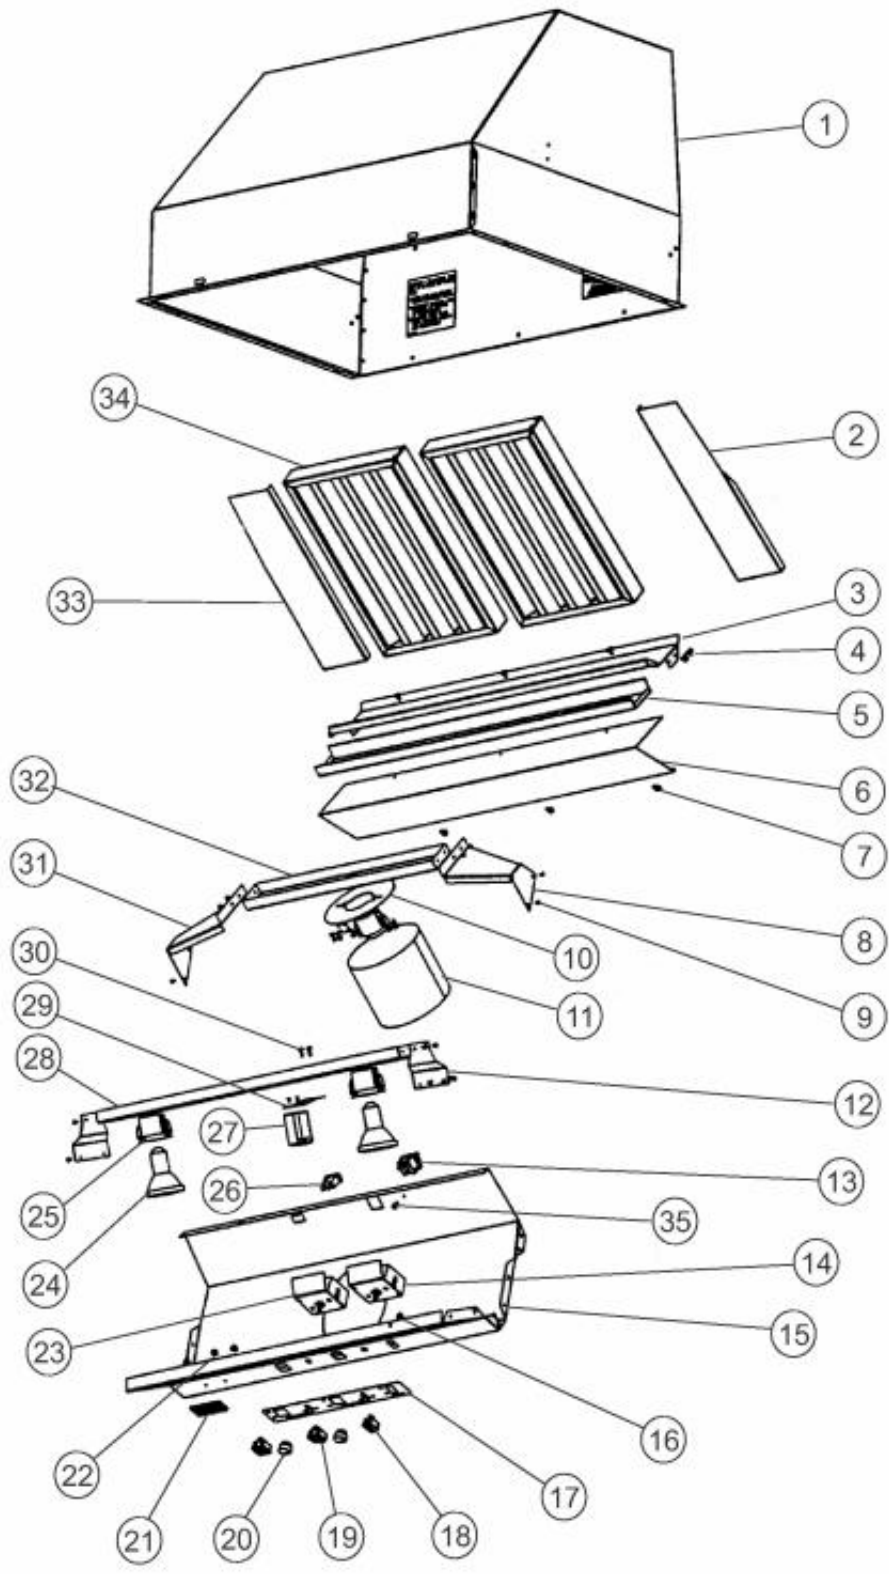

This Owner's Manual is provided and hosted by [Appliance Factory Parts](#).

VIKING VBCV30381 Owner's Manual

[Shop genuine replacement parts for VIKING
VBCV30381](#)

[Find Your VIKING Range Hoods Parts - Select From 411 Models](#)

----- Manual continues below -----

Ref #	Part Number	Qty.	Description
1	UNSERVICEABLE	1	OVEN CAVITY, ASM 36
2	B20012413	1	RH SIDE SPACER (VBCV3038)
3	B20011043	1	REAR FILTER SUPT TOP (VBCV30)
4	PD020032	10	SRW-8(A)X3/8PH.WFR HD 7/16DIAXNICL
5	B2003849	1	GREASE TROUGH (VWH3048/78)
6	B20011041	1	REAR FILTER SUPT BOTTOM (VBCV30)
7	PD020004	3	10X3/8PH.HD.TYPE 25 REPL PD040125
8	A2009301	1	RH LIGHT SUPPORT TOP (VCWH)
9	PC040010	66	POP RIVET
10	A2003889	1	COWLING BRKT
11	B2003888	1	HEAT LAMP COWLING (18 HIGH HOODS)
12	A20011005	1	BOTTOM LIGHT SUPT BRKT (VWH/VBCV/VCWH)
13	PE070197	1	MALE SOCKET (3 PRONG)
14	PE050156	1	PRO BLOWER CONTROL
15	B20010286	1	CONTROL PANEL (VBCV30)
16	PD030010	2	NO.10-24 KEPS NUT
17	PE040133	1	CONTROL PANEL PLATE
18	PE050050	1	HEAT LAMP SWITCH (A111B1100000)
19	PE050048	2	FAN/LIGHT SWITCH (HOODS) EP0M11J
20	PA010071	2	LIGHT/MOTOR CONTROLLER KNOB
21	PE010165	1	VIKING CHROME PLATE LOGO
22	PD030006	1	CAPPED WASHER PAL NUT
23	PE050141	1	PRO LIGHT CONTROL
24	PE050034	3	HALOGEN BULB 50W
25	013549-000	3	LIGHT SOCKET (125C LEADS)
26	PE070196	1	FEMALE SOCKET (2 PRONG)
27	A2103810	1	THERMODISC BRACKET
28	A20011079	1	BOTTOM LIGHT SUPT (VWH/VBCV/VCWH30)
29	B2003837	1	HEAT SENSOR BRKT
30	PD020087	10	10 X 1/2 PAN PH. TEK ZINC
31	A2009300	1	LH LIGHT SUPPORT TOP (VCWH)
32	A2009302	1	LIGHT SUPPORT TOP (VCWH3048)
33	B20012414	1	LH SIDE SPACER (VBCV3038)
34	G3108724	2	BAFFLE FILTER ASSY (VWH2448) 9.625 X 14
35	PD020010	1	10 X 3/8 GREEN GROUNDING SCREW
NI	PE070366	1	WIRE HARNESS
NI	PE070204	1	HEYCO STRAIN RELIEF - 7-P2
NI	PE070205	1	3 PRONG FEMALE SUPPLY CORD
NI	019561-000	1	ENCLOSED JUNCTION BOX