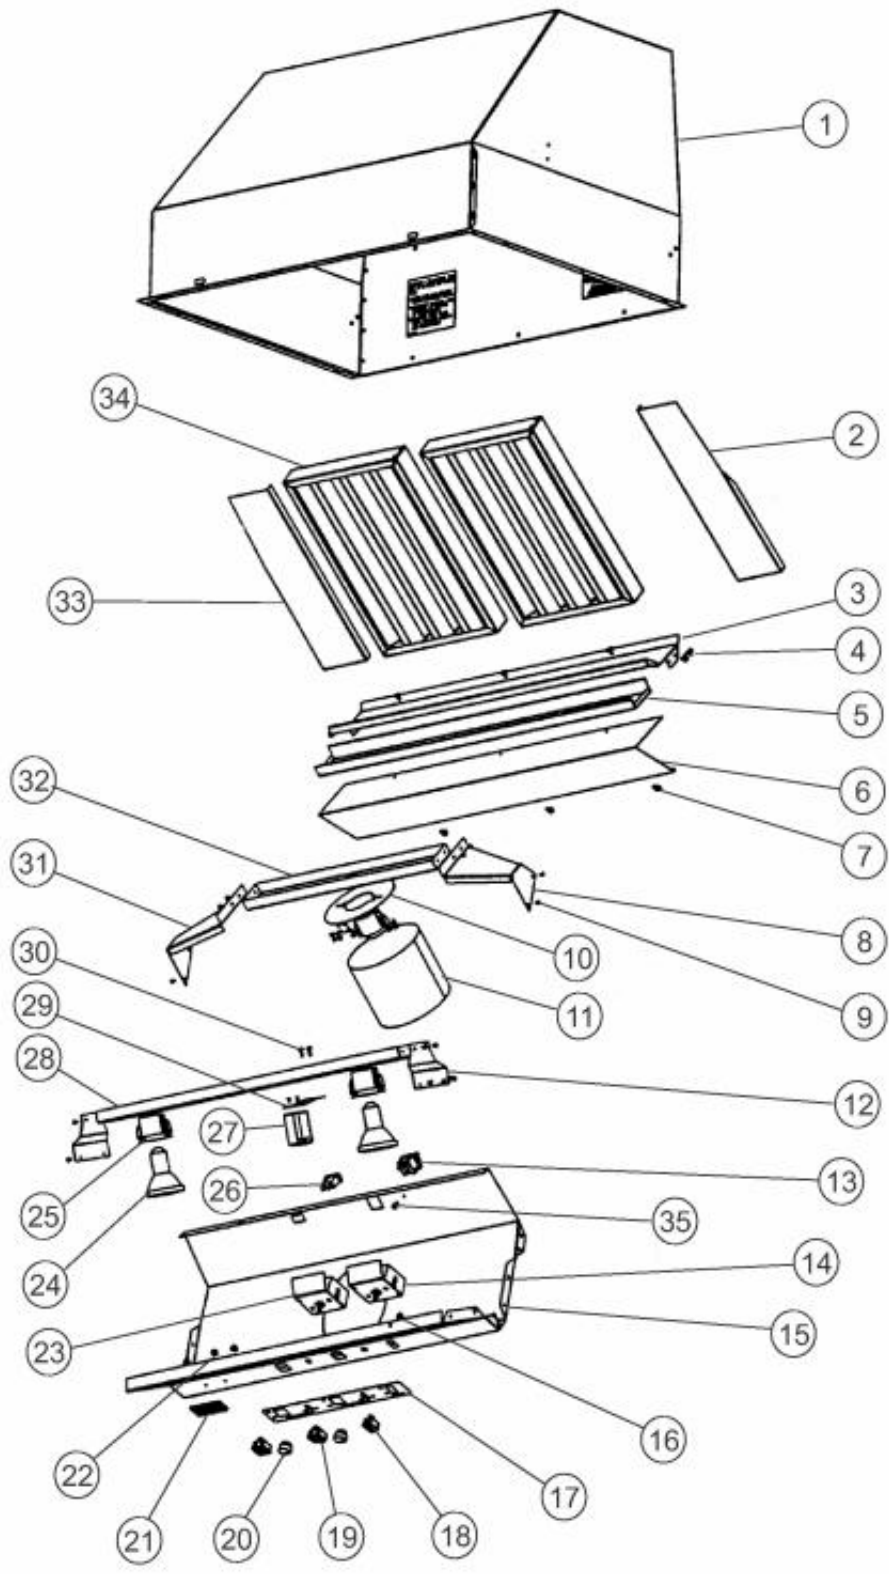

This Owner's Manual is provided and hosted by [Appliance Factory Parts](#).

VIKING VBCV36381 Owner's Manual

[Shop genuine replacement parts for VIKING
VBCV36381](#)

[Find Your VIKING Range Hoods Parts - Select From 411 Models](#)

----- Manual continues below -----

Ref #	Part Number	Qty.	Description
1	UNSERVICEABLE	1	OVEN CAVITY, ASM 36
2	B2009383	1	RH SIDE SPACER (VBCV36)
3	B20011074	1	REAR FILTER SUPT TOP (VBCV36)
4	PD020032	4	SRW-8(A)X3/8PH.WFR HD 7/16DIAXNICL
5	B2003868	1	GREASE TROUGH (VWH3648/78/VIH36)
6	B20011042	1	REAR FILTER SUPT BOTTOM (VBCV36)
7	PD020032	6	SRW-8(A)X3/8PH.WFR HD 7/16DIAXNICL
8	A2009301	1	RH LIGHT SUPPORT TOP (VCWH)
9	PC040010	20	POP RIVET
10	A2003889	1	COWLING BRKT
11	B2003888	1	HEAT LAMP COWLING (18 HIGH HOODS)
12	A20011005	1	BOTTOM LIGHT SUPT BRKT (VWH/VBCV/VCWH)
13	PE070197	1	MALE SOCKET (3 PRONG)
14	PE050156	1	PRO BLOWER CONTROL
15	B20010288	1	CONTROL PANEL (VBCV36)
16	PD030010	2	NO.10-24 KEPS NUT
17	PE040133	1	CONTROL PANEL PLATE
18	PE050050	1	HEAT LAMP SWITCH (A111B1100000)
19	PE050048	2	FAN/LIGHT SWITCH (HOODS) EP0M11J
20	PA010071	1	LIGHT/MOTOR CONTROLLER KNOB
21	PE010165	1	VIKING CHROME PLATE LOGO
22	PD030006	2	CAPPED WASHER PAL NUT
23	PE050141	1	PRO LIGHT CONTROL
24	PE050034	2	HALOGEN BULB 50W
25	013549-000	2	LIGHT SOCKET (125C LEADS)
26	PE070196	1	FEMALE SOCKET (2 PRONG)
27	B2003837	1	HEAT SENSOR BRKT
28	A20011080	1	BOTTOM LIGHT SUPT (VWH/VBCV/VCWH36)
29	A2103810	1	THERMODISC BRACKET
30	PD020087	10	10 X 1/2 PAN PH. TEK ZINC
31	A2009300	1	LH LIGHT SUPPORT TOP (VCWH)
32	A2009303	1	LIGHT SUPPORT TOP (VCWH3648)
33	B2009384	1	LH SIDE SPACER (VBCV36)
34	G3104046	1	BAFFLE FILTER ASSY (18 HOODS) 13.375 X 14
35	PD020010	1	10 X 3/8 GREEN GROUNDING SCREW
NI	PE070366	1	WIRE HARNESS
NI	PE070204	1	HEYCO STRAIN RELIEF - 7-P2
NI	PE070205	1	3 PRONG FEMALE SUPPLY CORD
NI	019561-000	1	ENCLOSED JUNCTION BOX