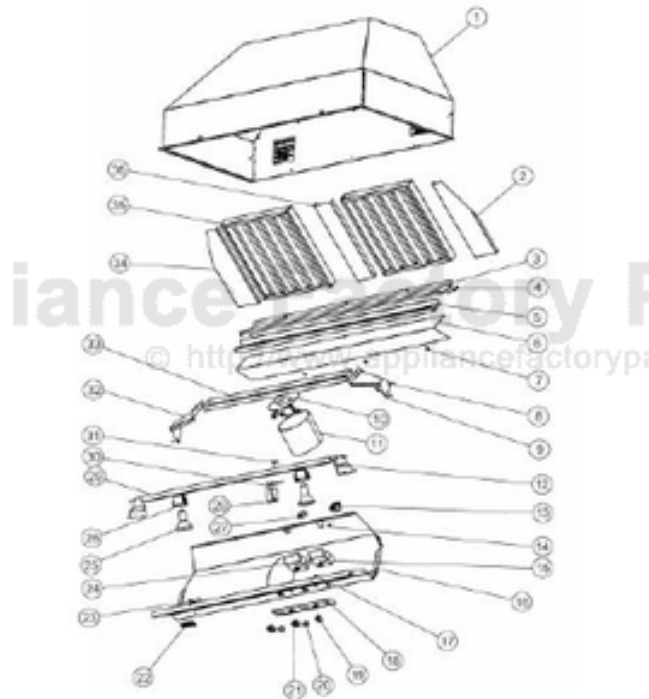

# VIKING VBCV42381 Owner's Manual

[Shop genuine replacement parts for VIKING  
VBCV42381](#)

[Find Your VIKING Range Hoods Parts - Select From 411 Models](#)

----- Manual continues below -----

Ref #	Part Number	Qty.	Description
1	UNSERVICEABLE	1	OVEN CAVITY, ASM 36
2	B20012415	1	RH SIDE SPACER (VBCV4238)
3	B20011075	1	REAR FILTER SUPT TOP (VBCV42)
4	PD020032	8	SRW-8(A)X3/8PH.WFR HD 7/16DIAXNICL
5	B2003887	1	GREASE TROUGH (VWH4248)/78
6	B20011029	1	FILTER SUPPORT BTM (VCWH42)
7	PD020087	14	10 X 1/2 PAN PH. TEK ZINC
8	PC040010	10	POP RIVET
9	A2009301	1	RH LIGHT SUPPORT TOP (VCWH)
10	A2003889	1	COWLING BRKT
11	B2003888	1	HEAT LAMP COWLING (18 HIGH HOODS)
12	A20011005	2	BOTTOM LIGHT SUPT BRKT (VWH/VBCV/VCWH)
13	PE070197	1	MALE SOCKET (3 PRONG)
14	PD020010	1	10 X 3/8 GREEN GROUNDING SCREW
15	PE050156	1	PRO BLOWER CONTROL
16	B20010297	1	CONTROL PANEL (VBCV42)
17	PD030010	2	NO.10-24 KEPS NUT
18	PE040133	1	CONTROL PANEL PLATE
19	PE050050	1	HEAT LAMP SWITCH (A111B1100000)
20	PA010071	2	LIGHT/MOTOR CONTROLLER KNOB
21	PE050048	2	FAN/LIGHT SWITCH (HOODS) EP0M11J
22	PE010165	1	VIKING CHROME PLATE LOGO
23	PD030006	2	CAPPED WASHER PAL NUT
24	PE050141	1	PRO LIGHT CONTROL
25	PE050034	2	HALOGEN BULB 50W
26	013549-000	2	LIGHT SOCKET (125C LEADS)
27	PE070196	1	FEMALE SOCKET (2 PRONG)
28	A2103810	1	THERMODISC BRACKET
29	A20011081	1	BOTTOM LIGHT SUPT (VWH/VBCV/VCWH42)
30	B2003837	1	HEAT SENSOR BRKT
31	PD020087	2	10 X 1/2 PAN PH. TEK ZINC
32	A2009300	1	LH LIGHT SUPPORT TOP (VCWH)
33	A2009304	1	LIGHT SUPPORT TOP (VCWH4248)
34	B20012416	1	LH SIDE SPACER (VBCV4238)
35	G3104046	2	BAFFLE FILTER ASSY (18 HOODS) 13.375 X 14
36	B2008746	1	FILTER SPACER (VCWH4248) 3.3 X 14
NI	PE070366	1	WIRE HARNESS
NI	PJ030014	1	HEAT SENSOR (N.O.) 160 DEG.
NI	PE070204	1	HEYCO STRAIN RELIEF - 7-P2
NI	PE070205	1	3 PRONG FEMALE SUPPLY CORD
NI	019561-000	1	ENCLOSED JUNCTION BOX