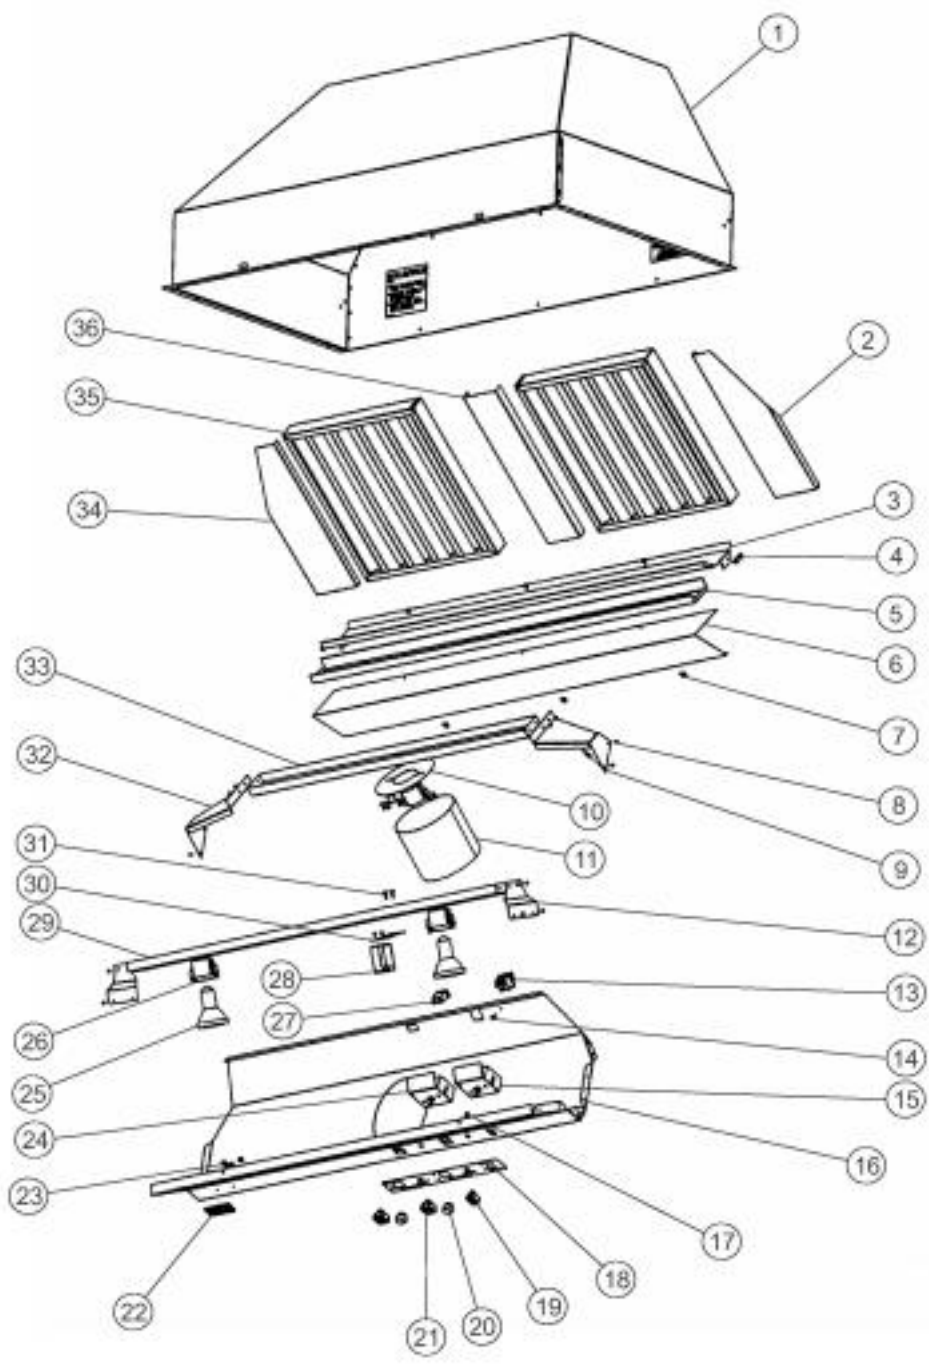

# VIKING VBCV42381 Owner's Manual

[Shop genuine replacement parts for VIKING  
VBCV42381](#)

[Find Your VIKING Range Hoods Parts - Select From 411 Models](#)

----- Manual continues below -----

Ref #	Part Number	Qty.	Description
1	UNSERVICEABLE	1	OVEN CAVITY, ASM 36
2	B20012415	1	RH SIDE SPACER (VBCV4238)
3	B20011075	1	REAR FILTER SUPT TOP (VBCV42)
4	PD020032	8	SRW-8(A)X3/8PH.WFR HD 7/16DIAXNICL
5	B2003887	1	GREASE TROUGH (VWH4248)/78
6	B20011029	1	FILTER SUPPORT BTM (VCWH42)
7	PD020087	14	10 X 1/2 PAN PH. TEK ZINC
8	PC040010	10	POP RIVET
9	A2009301	1	RH LIGHT SUPPORT TOP (VCWH)
10	A2003889	1	COWLING BRKT
11	B2003888	1	HEAT LAMP COWLING (18 HIGH HOODS)
12	A20011005	2	BOTTOM LIGHT SUPT BRKT (VWH/VBCV/VCWH)
13	PE070197	1	MALE SOCKET (3 PRONG)
14	PD020010	1	10 X 3/8 GREEN GROUNDING SCREW
15	PE050156	1	PRO BLOWER CONTROL
16	B20010297	1	CONTROL PANEL (VBCV42)
17	PD030010	2	NO.10-24 KEPS NUT
18	PE040133	1	CONTROL PANEL PLATE
19	PE050050	1	HEAT LAMP SWITCH (A111B1100000)
20	PA010071	2	LIGHT/MOTOR CONTROLLER KNOB
21	PE050048	2	FAN/LIGHT SWITCH (HOODS) EP0M11J
22	PE010165	1	VIKING CHROME PLATE LOGO
23	PD030006	2	CAPPED WASHER PAL NUT
24	PE050141	1	PRO LIGHT CONTROL
25	PE050034	2	HALOGEN BULB 50W
26	013549-000	2	LIGHT SOCKET (125C LEADS)
27	PE070196	1	FEMALE SOCKET (2 PRONG)
28	A2103810	1	THERMODISC BRACKET
29	A20011081	1	BOTTOM LIGHT SUPT (VWH/VBCV/VCWH42)
30	B2003837	1	HEAT SENSOR BRKT
31	PD020087	2	10 X 1/2 PAN PH. TEK ZINC
32	A2009300	1	LH LIGHT SUPPORT TOP (VCWH)
33	A2009304	1	LIGHT SUPPORT TOP (VCWH4248)
34	B20012416	1	LH SIDE SPACER (VBCV4238)
35	G3104046	2	BAFFLE FILTER ASSY (18 HOODS) 13.375 X 14
36	B2008746	1	FILTER SPACER (VCWH4248) 3.3 X 14
NI	PE070366	1	WIRE HARNESS
NI	PJ030014	1	HEAT SENSOR (N.O.) 160 DEG.
NI	PE070204	1	HEYCO STRAIN RELIEF - 7-P2
NI	PE070205	1	3 PRONG FEMALE SUPPLY CORD
NI	019561-000	1	ENCLOSED JUNCTION BOX