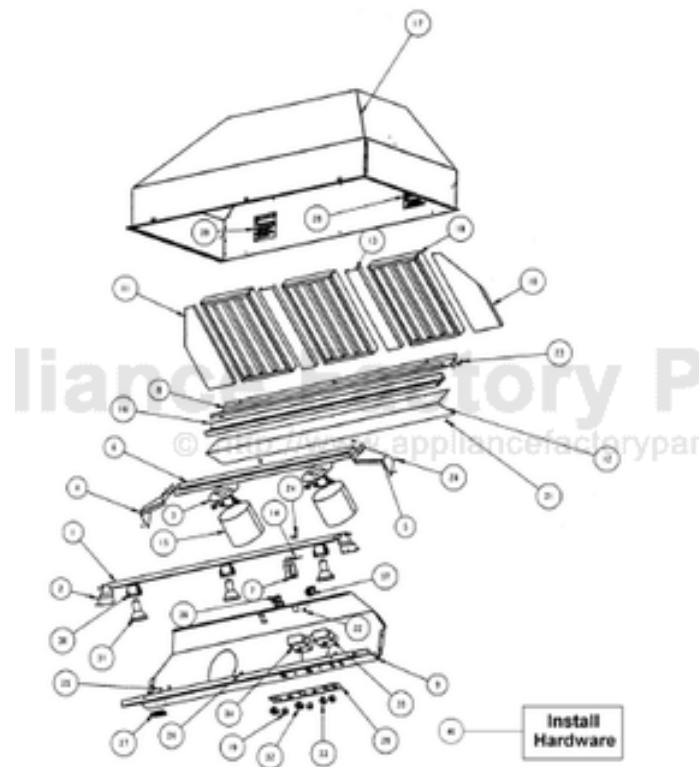

# VIKING VBCV4838 Owner's Manual

[Shop genuine replacement parts for VIKING VBCV4838](#)

[Find Your VIKING Range Hoods Parts - Select From 411 Models](#)

----- Manual continues below -----

Ref #	Part Number	Qty.	Description
1	A20011004		BOTTOM LIGHT SUPT (VWH/VBCV/VCWH48)
2	A20011005		BOTTOM LIGHT SUPT BRKT (VWH/VBCV/VCWH)
3	A2003889		COWLING BRKT
4	A2009300		LH LIGHT SUPPORT TOP (VCWH)
5	A2009301		RH LIGHT SUPPORT TOP (VCWH)
6	A2009305		LIGHT SUPPORT TOP (VCWH4848)
NI	PJ030014		HEAT SENSOR (N.O.) 160 DEG.
7	A2103810		THERMODISC BRACKET
8	B20010299		REAR FILTER SUPPORT TOP (VBCV48)
9	B20011000		CONTROL PANEL (VBCV48)
10	B20011006		RH SIDE SPACER (VBCV48)
11	B20011007		LH SIDE SPACER (VBCV48)
12	B20011021		FILTER SUPPORT BTM (VCWH48)
13	B20012419		FILTER SPACER VBCV4838
14	B2003837		HEAT SENSOR BRKT
15	B2003888		HEAT LAMP COWLING (18 HIGH HOODS)
16	B2003906		GREASE TROUGH (VWH4848/78)
17	NOT REPLACEABLE		OVEN CAVITY (NOT REPLACEABLE PART)
18	G3108724		BAFFLE FILTER ASSY (VWH2448) 9.625 X 14
19	PA010071		LIGHT/MOTOR CONTROLLER KNOB
20	PC040010		POP RIVET
21	PD020004		10X3/8PH.HD.TYPE 25 REPL PD040125
22	PD020010		10 X 3/8 GREEN GROUNDING SCREW
23	PD020032		SRW-8(A)X3/8PH.WFR HD 7/16DIAXNICL
24	PD020087		10 X 1/2 PAN PH. TEK ZINC
25	PD030006		CAPPED WASHER PAL NUT
26	PD030010		NO.10-24 KEPS NUT
27	PE010165		VIKING CHROME PLATE LOGO
28	PE020058		RATING LABEL (ADHESIVE)
29	PE040134		CONTROL PANEL PLATE
30	PE050032		LIGHT SOCKET, (571V)
31	PE050034		HALOGEN BULB 50W
32	PE050048		FAN/LIGHT SWITCH (HOODS) EP0M11J
33	PE050050		HEAT LAMP SWITCH (A111B1100000)
34	PE050141		PRO LIGHT CONTROL
35	PE050156		PRO BLOWER CONTROL
36	PE070196		FEMALE SOCKET (2 PRONG)
37	PE070197		MALE SOCKET (3 PRONG)
38	PE070367		VWH4848/78 - 5448/78 WIRING HARNESS
39	PF030337		HOOD WARNING LABEL
40	PD020016		10X1 1/2 WOOD SCREWS
NI	PD020139		INSTALL HARDWARE - QTY. 5 NO.8 X 1/2 P.H. FLAT TOP TRUSS U/C NO.2 TYPE AB 30 SS/...
NI	PD030010		INSTALL HARDWARE - QTY. 8 NO.10-24 KEPS NUT
NI	PD020010		INSTALL HARDWARE - QTY. 4 10 X 3/8 GREEN GROUNDING SCREW
			INSTALL HARDWARE - QTY. 1