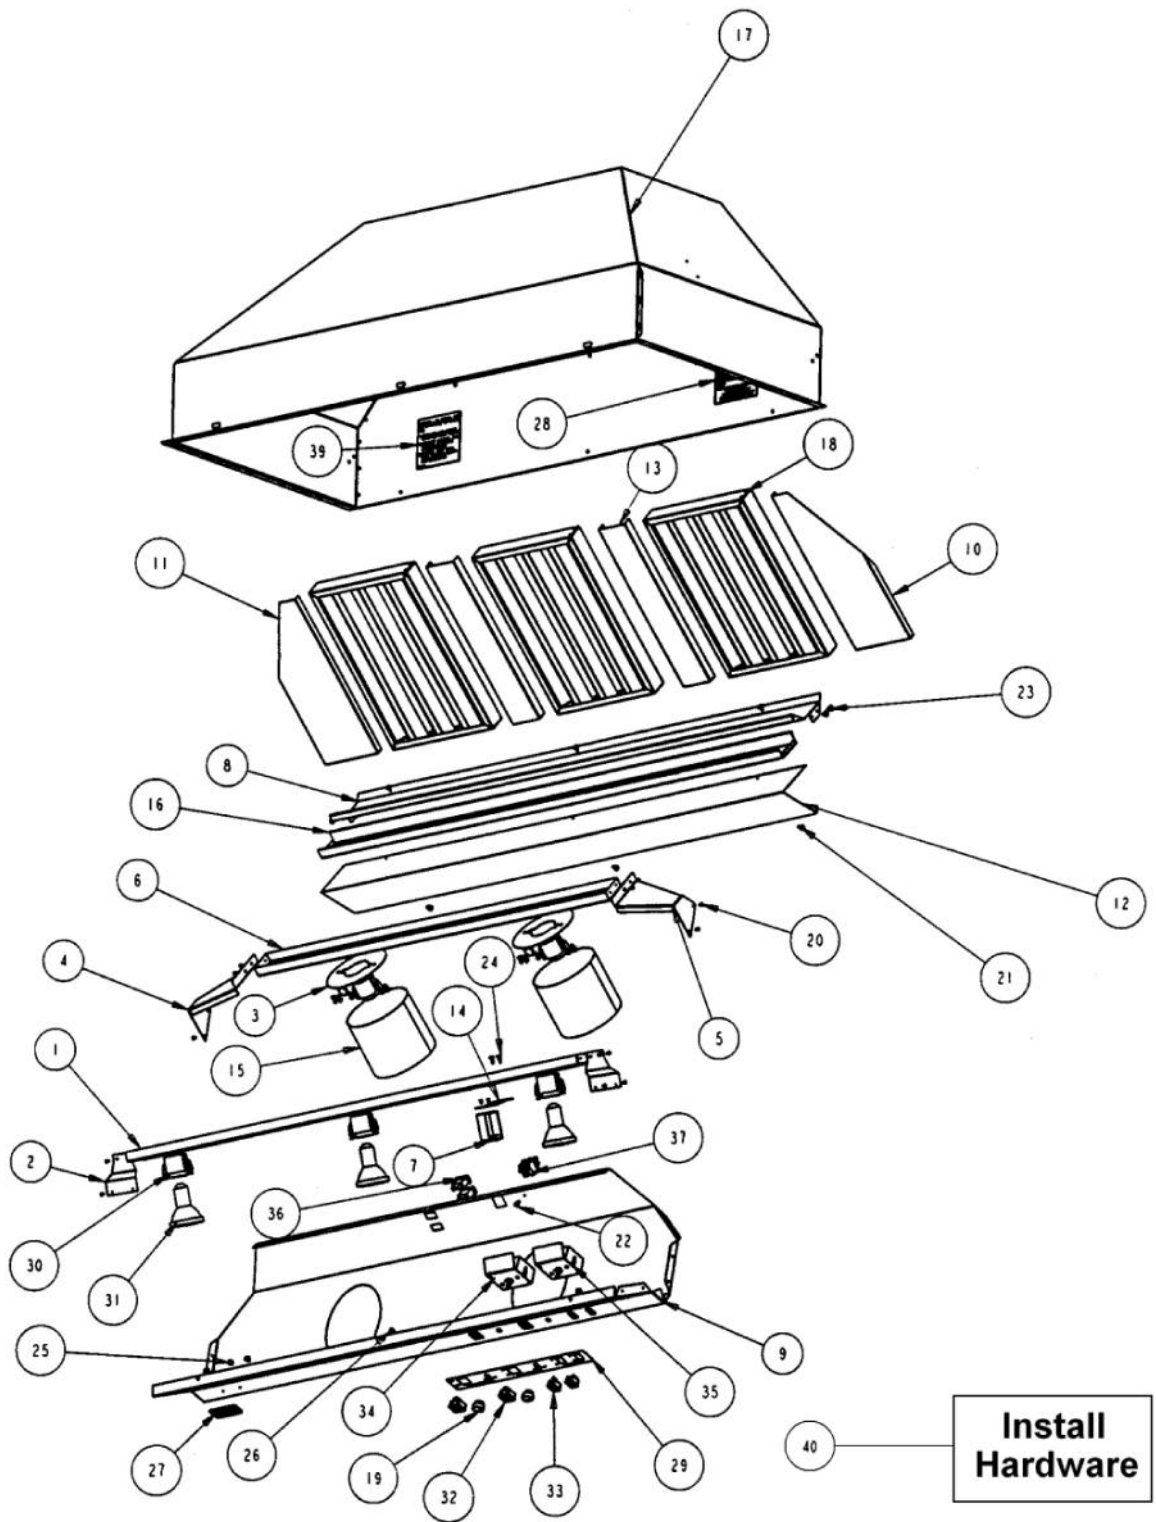

# VIKING VBCV4838 Owner's Manual

[Shop genuine replacement parts for VIKING VBCV4838](#)

[Find Your VIKING Range Hoods Parts - Select From 411 Models](#)

----- Manual continues below -----

Ref #	Part Number	Qty.	Description
1	A20011004		BOTTOM LIGHT SUPT (VWH/VBCV/VCWH48)
2	A20011005		BOTTOM LIGHT SUPT BRKT (VWH/VBCV/VCWH)
3	A2003889		COWLING BRKT
4	A2009300		LH LIGHT SUPPORT TOP (VCWH)
5	A2009301		RH LIGHT SUPPORT TOP (VCWH)
6	A2009305		LIGHT SUPPORT TOP (VCWH4848)
NI	PJ030014		HEAT SENSOR (N.O.) 160 DEG.
7	A2103810		THERMODISC BRACKET
8	B20010299		REAR FILTER SUPPORT TOP (VBCV48)
9	B20011000		CONTROL PANEL (VBCV48)
10	B20011006		RH SIDE SPACER (VBCV48)
11	B20011007		LH SIDE SPACER (VBCV48)
12	B20011021		FILTER SUPPORT BTM (VCWH48)
13	B20012419		FILTER SPACER VBCV4838
14	B2003837		HEAT SENSOR BRKT
15	B2003888		HEAT LAMP COWLING (18 HIGH HOODS)
16	B2003906		GREASE TROUGH (VWH4848/78)
17	NOT REPLACEABLE		OVEN CAVITY (NOT REPLACEABLE PART)
18	G3108724		BAFFLE FILTER ASSY (VWH2448) 9.625 X 14
19	PA010071		LIGHT/MOTOR CONTROLLER KNOB
20	PC040010		POP RIVET
21	PD020004		10X3/8PH.HD.TYPE 25 REPL PD040125
22	PD020010		10 X 3/8 GREEN GROUNDING SCREW
23	PD020032		SRW-8(A)X3/8PH.WFR HD 7/16DIAXNICL
24	PD020087		10 X 1/2 PAN PH. TEK ZINC
25	PD030006		CAPPED WASHER PAL NUT
26	PD030010		NO.10-24 KEPS NUT
27	PE010165		VIKING CHROME PLATE LOGO
28	PE020058		RATING LABEL (ADHESIVE)
29	PE040134		CONTROL PANEL PLATE
30	PE050032		LIGHT SOCKET, (571V)
31	PE050034		HALOGEN BULB 50W
32	PE050048		FAN/LIGHT SWITCH (HOODS) EP0M11J
33	PE050050		HEAT LAMP SWITCH (A111B1100000)
34	PE050141		PRO LIGHT CONTROL
35	PE050156		PRO BLOWER CONTROL
36	PE070196		FEMALE SOCKET (2 PRONG)
37	PE070197		MALE SOCKET (3 PRONG)
38	PE070367		VWH4848/78 - 5448/78 WIRING HARNESS
39	PF030337		HOOD WARNING LABEL
40	PD020016		10X1 1/2 WOOD SCREWS
NI	PD020139		INSTALL HARDWARE - QTY. 5 NO.8 X 1/2 P.H. FLAT TOP TRUSS U/C NO.2 TYPE AB 30 SS/...
NI	PD030010		INSTALL HARDWARE - QTY. 8 NO.10-24 KEPS NUT
NI	PD020010		INSTALL HARDWARE - QTY. 4 10 X 3/8 GREEN GROUNDING SCREW
			INSTALL HARDWARE - QTY. 1