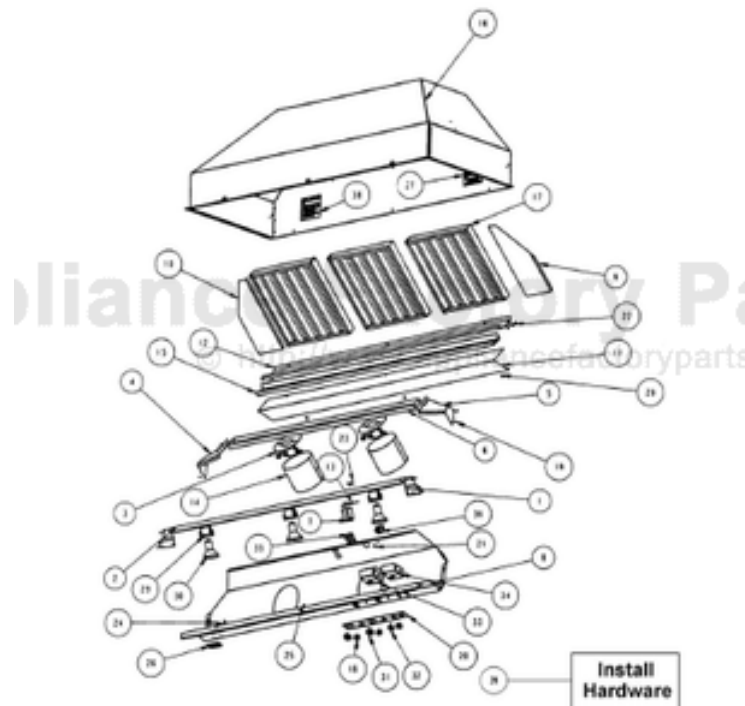

[Find Your VIKING Range Hoods Parts - Select From 411 Models](#)

----- Manual continues below -----