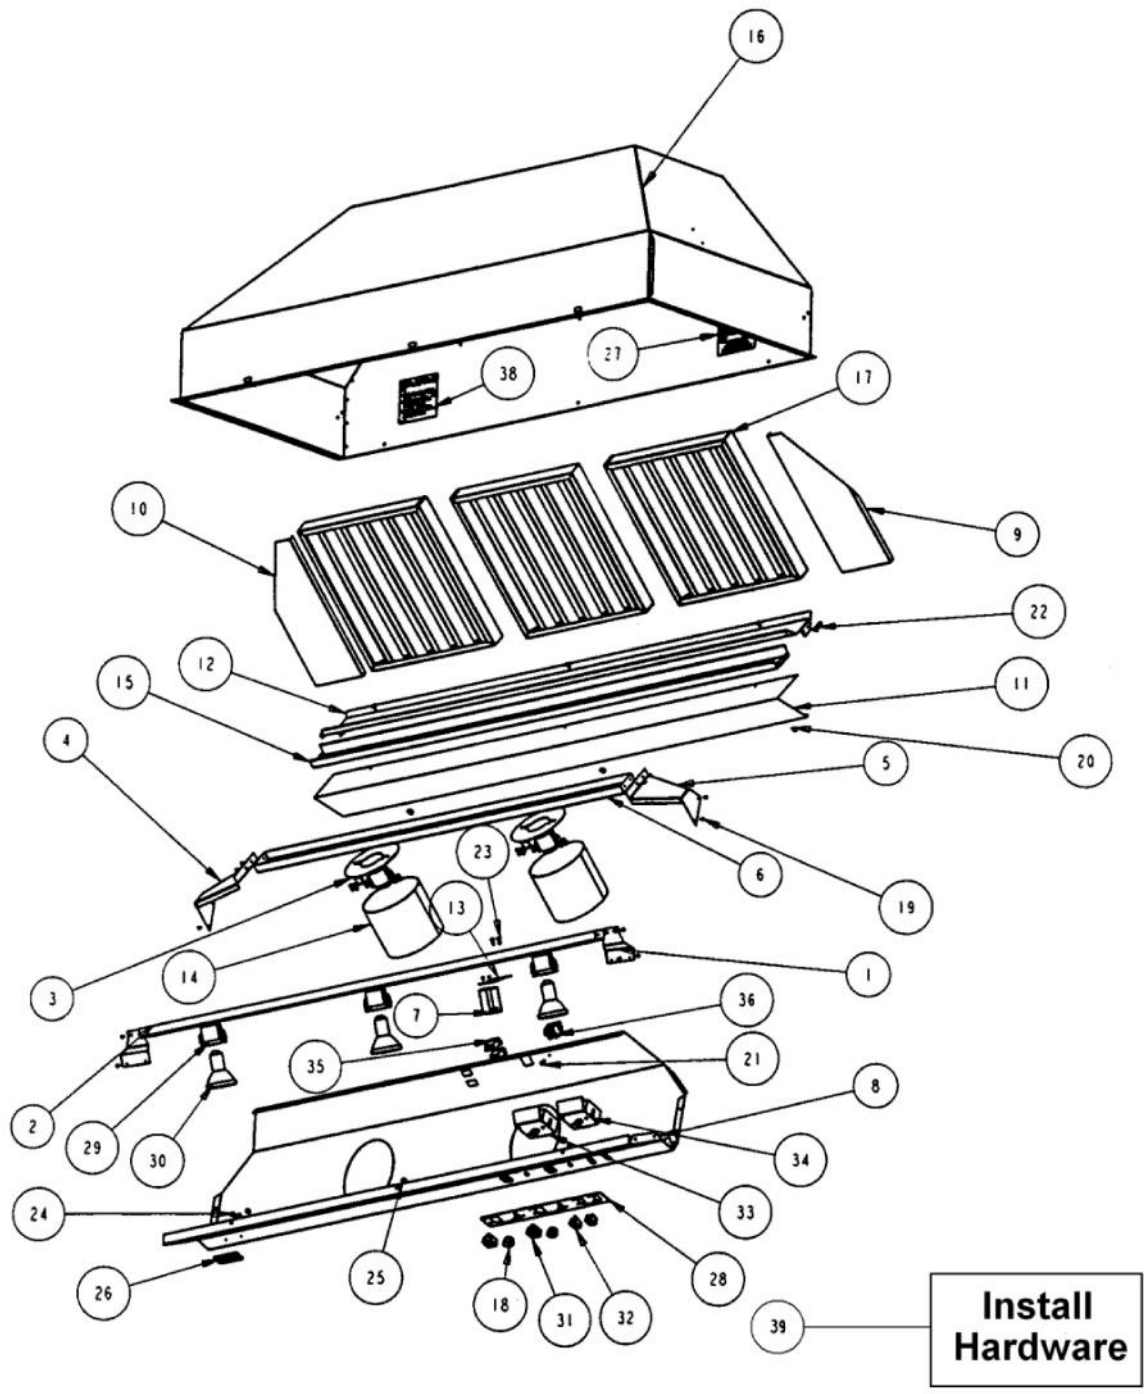

----- Manual continues below -----

Ref #	Part Number	Qty.	Description
1	A20011005		BOTTOM LIGHT SUPT BRKT (VWH/VBCV/VCWH)
2	A20011082		BOTTOM LIGHT SUPT (VWH/VBCV/VCWH54)
3	A2003889		COWLING BRKT
4	A2009300		LH LIGHT SUPPORT TOP (VCWH)
5	A2009301		RH LIGHT SUPPORT TOP (VCWH)
6	A2009306		LIGHT SUPPORT TOP (VCWH5448)
7	A2103810		THERMODISC BRACKET
8	B20010298		CONTROL PANEL (VBCV5438)
9	B20011006		RH SIDE SPACER (VBCV48)
10	B20011007		LH SIDE SPACER (VBCV48)
11	B20011022		FILTER SUPPORT BOTTOM
12	B20011076		REAR FILTER SUPT TOP (VBCV54)
13	B2003837		HEAT SENSOR BRKT
14	B2003888		HEAT LAMP COWLING (18 HIGH HOODS)
15	B2003925		GREASE TROUGH (VWH5448/78/VIH54)
16	NOT REPLACEABLE		OVEN CAVITY (NOT REPLACEABLE PART)
17	G3104046		BAFFLE FILTER ASSY (18 HOODS) 13.375 X 14
18	PA010071		LIGHT/MOTOR CONTROLLER KNOB
19	PC040010		POP RIVET
20	PD020004		10X3/8PH.HD.TYPE 25 REPL PD040125
21	PD020010		10 X 3/8 GREEN GROUNDING SCREW
22	PD020032		SRW-8(A)X3/8PH.WFR HD 7/16DIAXNICL
23	PD020087		10 X 1/2 PAN PH. TEK ZINC
24	PD030006		CAPPED WASHER PAL NUT
25	PD030010		NO.10-24 KEPS NUT
26	PE010165		VIKING CHROME PLATE LOGO
27	PE020058		RATING LABEL (ADHESIVE)
28	PE040134		CONTROL PANEL PLATE
29	PE050032		LIGHT SOCKET, (571V)
30	PE050034		HALOGEN BULB 50W
31	PE050048		FAN/LIGHT SWITCH (HOODS) EP0M11J
32	PE050050		HEAT LAMP SWITCH (A111B1100000)
33	PE050141		PRO LIGHT CONTROL
34	PE050156		PRO BLOWER CONTROL
35	PE070196		FEMALE SOCKET (2 PRONG)
36	PE070197		MALE SOCKET (3 PRONG)
37	PE070367		VWH4848/78 - 5448/78 WIRING HARNESS
38	PF030337		HOOD WARNING LABEL
39	PD020016		10X1 1/2 WOOD SCREWS
			INSTALL HARDWARE - QTY. 5
NI	PD020139		NO.8 X 1/2 P.H. FLAT TOP TRUSS U/C NO.2 TYPE AB 30 SS/...
			INSTALL HARDWARE - QTY. 8
NI	PD030010		NO.10-24 KEPS NUT
			INSTALL HARDWARE - QTY. 4
NI	PD020010		10 X 3/8 GREEN GROUNDING SCREW
			INSTALL HARDWARE - QTY. 1