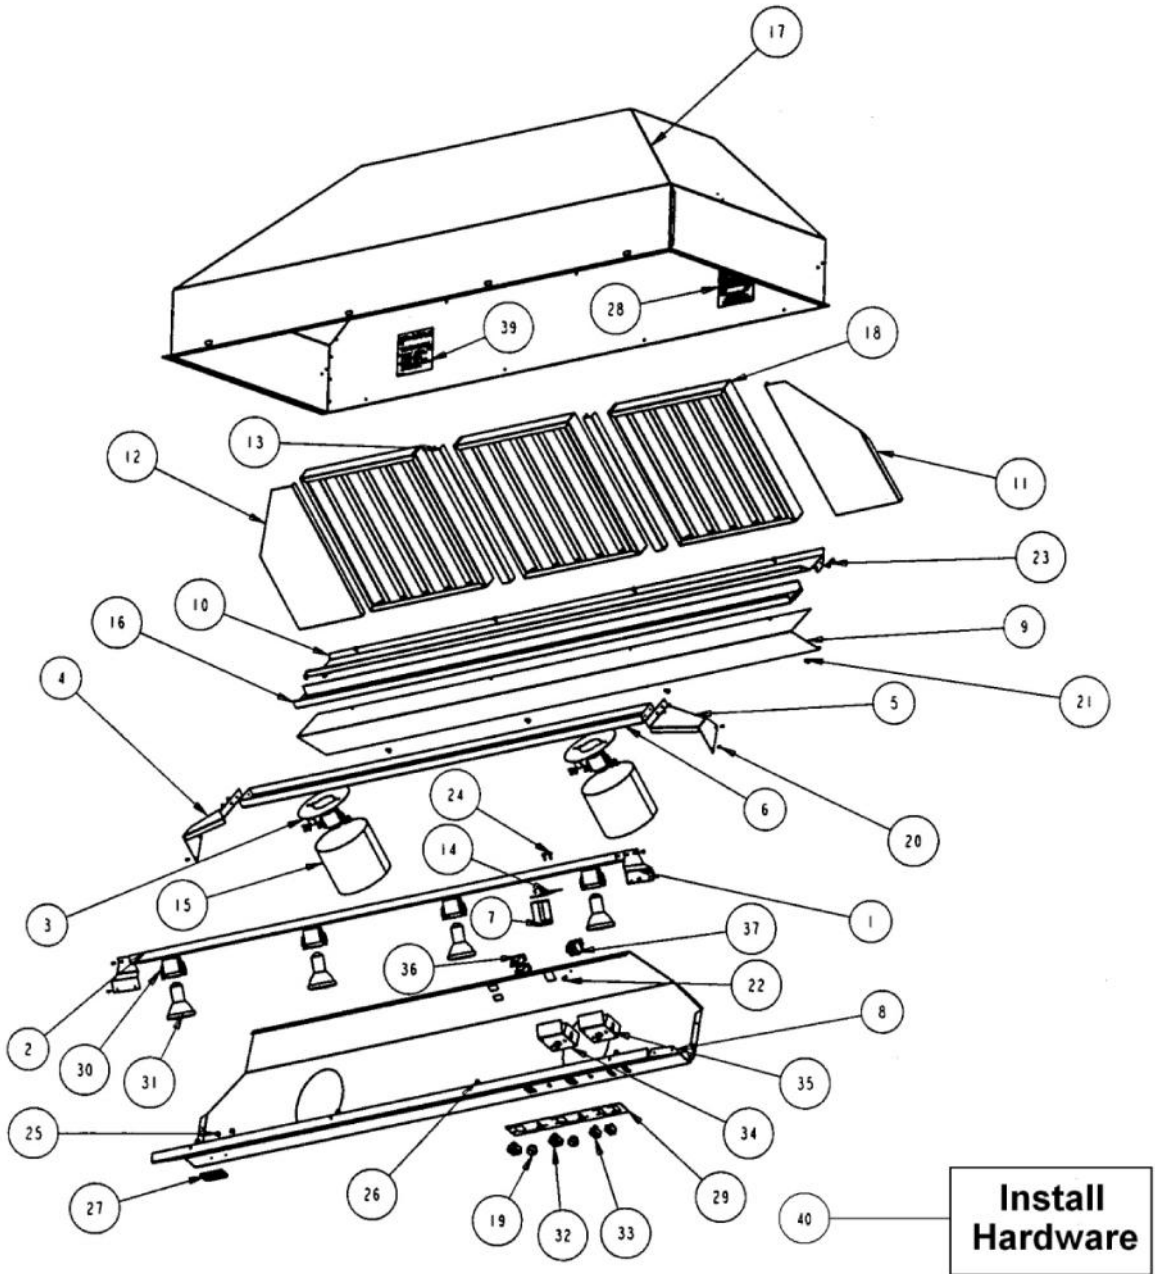

# VIKING VBCV6038 Owner's Manual

[Shop genuine replacement parts for VIKING VBCV6038](#)

[Find Your VIKING Range Hoods Parts - Select From 411 Models](#)

----- Manual continues below -----

Ref #	Part Number	Qty.	Description
1	A20011005		BOTTOM LIGHT SUPT BRKT (VWH/VBCV/VCWH)
2	A20011083		LIGHT SUPPORT
3	A2003889		COWLING BRKT
4	A2009300		LH LIGHT SUPPORT TOP (VCWH)
5	A2009301		RH LIGHT SUPPORT TOP (VCWH)
6	A2009307		LIGHT SUPPORT TOP (VCWH6048)
7	A2103810		THERMODISC BRACKET
8	B20011001		CONTROL PANEL (VBCV60)
9	B20011023		FILTER SUPPORT BOTTOM
10	B20011077		REAR FILTER SUPT TOP (VBCV60)
11	B20012417		RH SIDE SPACER (VBCV60/6638)
12	B20012418		LH SIDE SPACER (VBCV60/6638)
13	B20012420		FILTER SPACER (VBCV6038)
14	B2003837		HEAT SENSOR BRKT
15	B2003888		HEAT LAMP COWLING (18 HIGH HOODS)
16	B2003944		GREASE TROUGH (VWH6048/78)
17	NOT REPLACEABLE		OVEN CAVITY (NOT REPLACEABLE PART)
18	G3104046		BAFFLE FILTER ASSY (18 HOODS) 13.375 X 14
19	PA010071		LIGHT/MOTOR CONTROLLER KNOB
20	PC040010		POP RIVET
21	PD020004		10X3/8PH.HD.TYPE 25 REPL PD040125
22	PD020010		10 X 3/8 GREEN GROUNDING SCREW
23	PD020032		SRW-8(A)X3/8PH.WFR HD 7/16DIAXNICL
24	PD020087		10 X 1/2 PAN PH. TEK ZINC
25	PD030006		CAPPED WASHER PAL NUT
26	PD030010		NO.10-24 KEPS NUT
27	PE010165		VIKING CHROME PLATE LOGO
28	PE020058		RATING LABEL (ADHESIVE)
29	PE040134		CONTROL PANEL PLATE
30	PE050032		LIGHT SOCKET, (571V)
31	PE050034		HALOGEN BULB 50W
32	PE050048		FAN/LIGHT SWITCH (HOODS) EP0M11J
33	PE050050		HEAT LAMP SWITCH (A111B1100000)
34	PE050141		PRO LIGHT CONTROL
35	PE050156		PRO BLOWER CONTROL
36	PE070196		FEMALE SOCKET (2 PRONG)
37	PE070197		MALE SOCKET (3 PRONG)
38	PE070380		WIRE HARNESS
39	PF030337		HOOD WARNING LABEL
40	PD020016		10X1 1/2 WOOD SCREWS
NI	PD020139		INSTALL HARDWARE - QTY. 5 NO.8 X 1/2 P.H. FLAT TOP TRUSS U/C NO.2 TYPE AB 30 SS/...
NI	PD030010		INSTALL HARDWARE - QTY. 9 NO.10-24 KEPS NUT
NI	PD020010		INSTALL HARDWARE - QTY. 4 10 X 3/8 GREEN GROUNDING SCREW
			INSTALL HARDWARE - QTY. 1