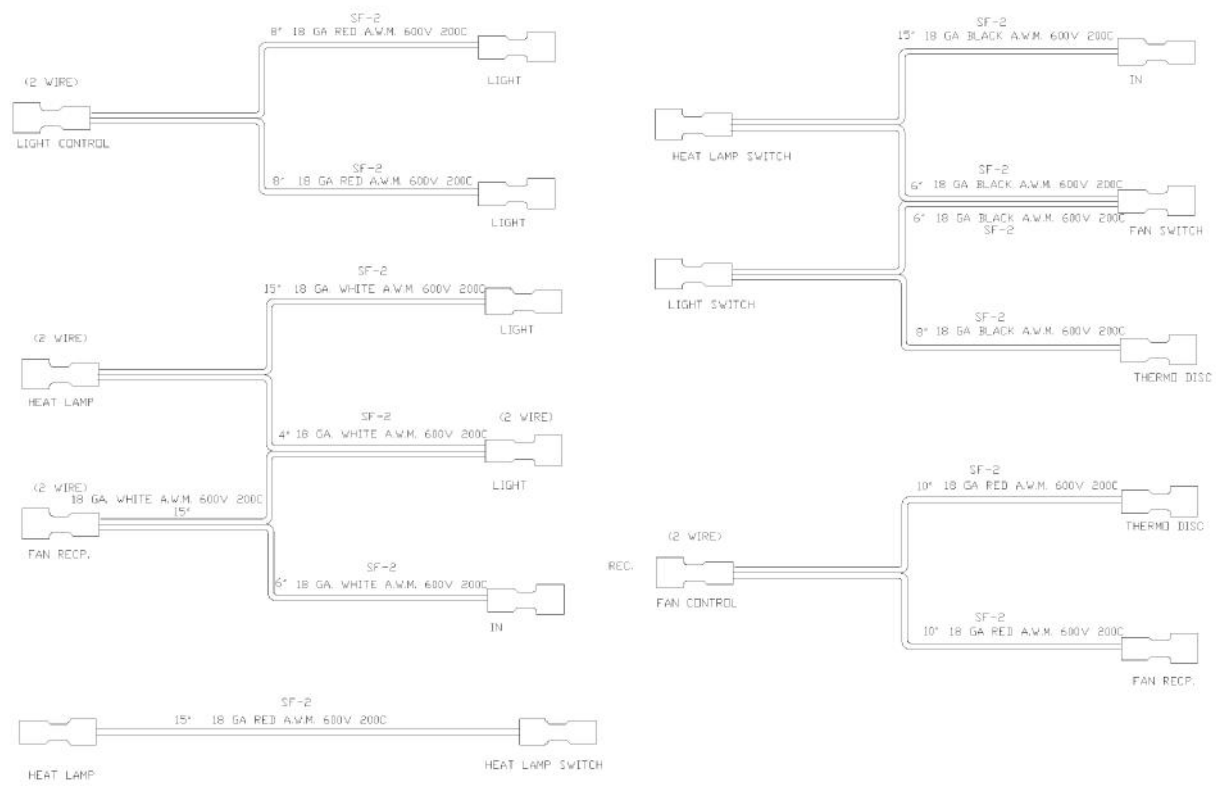

Ref #	Part Number	Qty.	Description
1	UNSERVICEABLE	1	OVEN CAVITY, ASM 36
2	PD020002	4	10 X 1/2 PH.TR.HD.SMS.
3	A2103817	4	CORNER BRACKET
4	PD010003	4	10-24 X 1/2 PH.TR.HD.SERD.M.S.
5	PE030076	3	CHROME S HOOKS REPL PV100012SS
5	PE030077	3	BR `S` HOOKS REPL PV100012BR
6	PE030120	1	ACCESSORY RAIL - SS
6	F003869	1	ACCESSORY RAIL - BR
7	PE030054	2	END CAP - SS
7	PE030055	2	END CAP - BR
8	PE010142	1	3 LOGO XBKXXCHROME
8	PE010143	1	3 LOGO BK/BR
8	PE010144	1	3 LOGO XWHXCHROME
8	PE010145	1	LOGO - WH / BR
9	PD030006	2	CAPPED WASHER PAL NUT