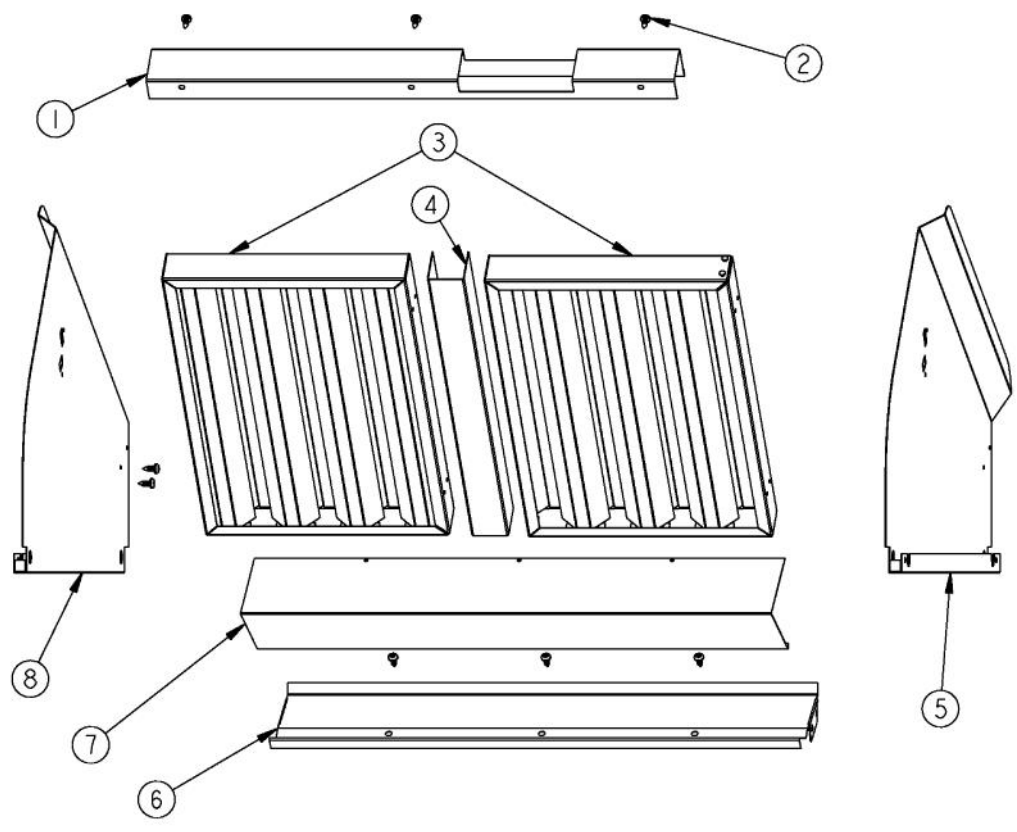

----- Manual continues below -----

Ref #	Part Number	Qty.	Description
1	A20012468	1	HEAT LAMP SUPPORT (VWH24)
2	PE070214	1	DART CLIP
3	G31012427	1	HEAT LAMP COWLING ASSY
4	PD020087	2	10 X 1/2 PAN PH. TEK ZINC
5	PE070196	1	FEMALE SOCKET (2 PRONG)
6	PE070197	1	MALE SOCKET (3 PRONG)
7	PD020010	1	10 X 3/8 GREEN GROUNDING SCREW
8	013549-000	3	LIGHT SOCKET (125C LEADS)
9	A20016144	1	HEAT LAMP LIGHT BRACKET - RH
10	B2003837	1	HEAT SENSOR BRKT
11	A2003810	1	THERMODISC BRACKET
12	A20016148	1	LIGHT SUPT BRKT BTM (VWH)
13	PE040133	1	CONTROL PANEL PLATE
14	PE050050	1	HEAT LAMP SWITCH (A111B1100000)
15	PA010071	1	LIGHT/MOTOR CONTROLLER KNOB
16	PE050048	2	FAN/LIGHT SWITCH (HOODS) EP0M11J
17	PE050034	2	HALOGEN BULB 50W
18	PJ030014	1	HEAT SENSOR (N.O.) 160 DEG.
19	PE050156	1	PRO BLOWER CONTROL
20	PE050141	1	PRO LIGHT CONTROL
21	PD030059	2	TINNERMAN CLIP
22	A20016147	1	LIGHT SUPPORT BRACKET - LH
23	PC040010	16	POP RIVET
24	A20016143	1	HEAT LAMP LIGHT BRACKET - LH
25	B20010204	1	CONTROL PANEL FORMED (VWH2448)
26	A20012469	1	BOTTOM LIGHT SUPT (VWH24)
NI	019561-000	1	ENCLOSED JUNCTION BOX
NI	PE070204	1	HEYCO STRAIN RELIEF - 7-P2
NI	PE070205	1	3 PRONG FEMALE SUPPLY CORD

Ref #	Part Number	Qty.	Description
1	B20012478	1	FILTER SUPPORT BRACKET
2	PD020087	7	10 X 1/2 PAN PH. TEK ZINC
3	G3108724	3	BAFFLE FILTER ASSY (VWH2448) 9.625 X 14
4	B2009339	1	FILTER SPACER (VWH2448) 1.437 X 14
5	B20010219	1	RH I/S SIDE (48 SERIES VWH)
6	B20012491	1	FILTER SUPPORT, HOOD TOP
7	B20012490	1	FILTER SUPPORT, HOOD BOTTOM
8	B20010220	1	LH I/S SIDE (48 SERIES VWH)
NI	B2008705	1	GREASE TROUGH (VWH2448)