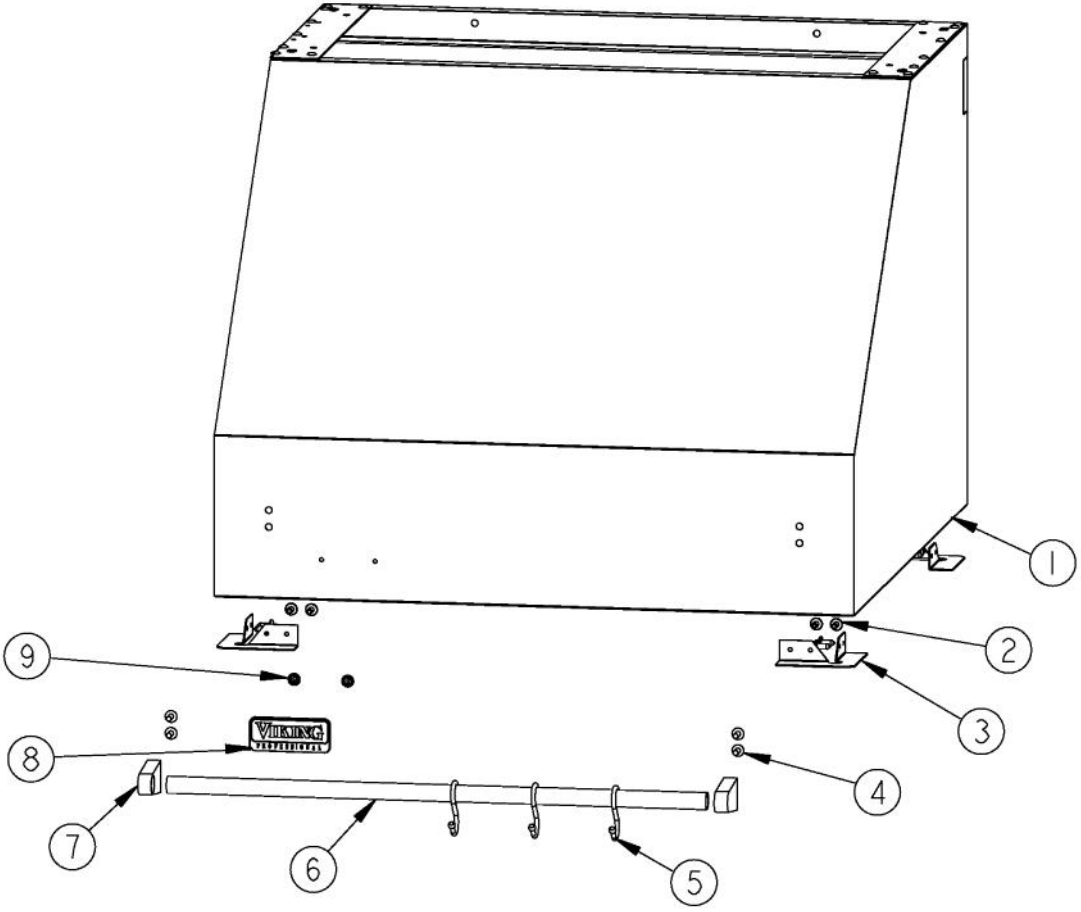

----- Manual continues below -----

Ref #	Part Number	Qty.	Description
1	A20012468	1	HEAT LAMP SUPPORT (VWH24)
2	PE070214	1	DART CLIP
3	G31012427	1	HEAT LAMP COWLING ASSY
4	PD020087	2	10 X 1/2 PAN PH. TEK ZINC
5	PE070196	1	FEMALE SOCKET (2 PRONG)
6	PE070197	1	MALE SOCKET (3 PRONG)
7	PD020010	1	10 X 3/8 GREEN GROUNDING SCREW
8	013549-000	3	LIGHT SOCKET (125C LEADS)
9	A20016144	1	HEAT LAMP LIGHT BRACKET - RH
10	B2003837	1	HEAT SENSOR BRKT
11	A2003810	1	THERMODISC BRACKET
12	A20016148	1	LIGHT SUPT BRKT BTM (VWH)
13	PE040133	1	CONTROL PANEL PLATE
14	PE050050	1	HEAT LAMP SWITCH (A111B1100000)
15	PA010071	1	LIGHT/MOTOR CONTROLLER KNOB
16	PE050048	2	FAN/LIGHT SWITCH (HOODS) EP0M11J
17	PE050034	2	HALOGEN BULB 50W
18	PJ030014	1	HEAT SENSOR (N.O.) 160 DEG.
19	PE050156	1	PRO BLOWER CONTROL
20	PE050141	1	PRO LIGHT CONTROL
21	PD030059	2	TINNERMAN CLIP
22	A20016147	1	LIGHT SUPPORT BRACKET - LH
23	PC040010	16	POP RIVET
24	A20016143	1	HEAT LAMP LIGHT BRACKET - LH
25	B20010204	1	CONTROL PANEL FORMED (VWH2448)
26	A20012469	1	BOTTOM LIGHT SUPT (VWH24)
NI	019561-000	1	ENCLOSED JUNCTION BOX
NI	PE070204	1	HEYCO STRAIN RELIEF - 7-P2
NI	PE070205	1	3 PRONG FEMALE SUPPLY CORD

Ref #	Part Number	Qty.	Description
1	B20012478	1	FILTER SUPPORT BRACKET
2	PD020087	7	10 X 1/2 PAN PH. TEK ZINC
3	G3108724	3	BAFFLE FILTER ASSY (VWH2448) 9.625 X 14
4	B2009339	1	FILTER SPACER (VWH2448) 1.437 X 14
5	B20010219	1	RH I/S SIDE (48 SERIES VWH)
6	B20012491	1	FILTER SUPPORT, HOOD TOP
7	B20012490	1	FILTER SUPPORT, HOOD BOTTOM
8	B20010220	1	LH I/S SIDE (48 SERIES VWH)
NI	B2008705	1	GREASE TROUGH (VWH2448)