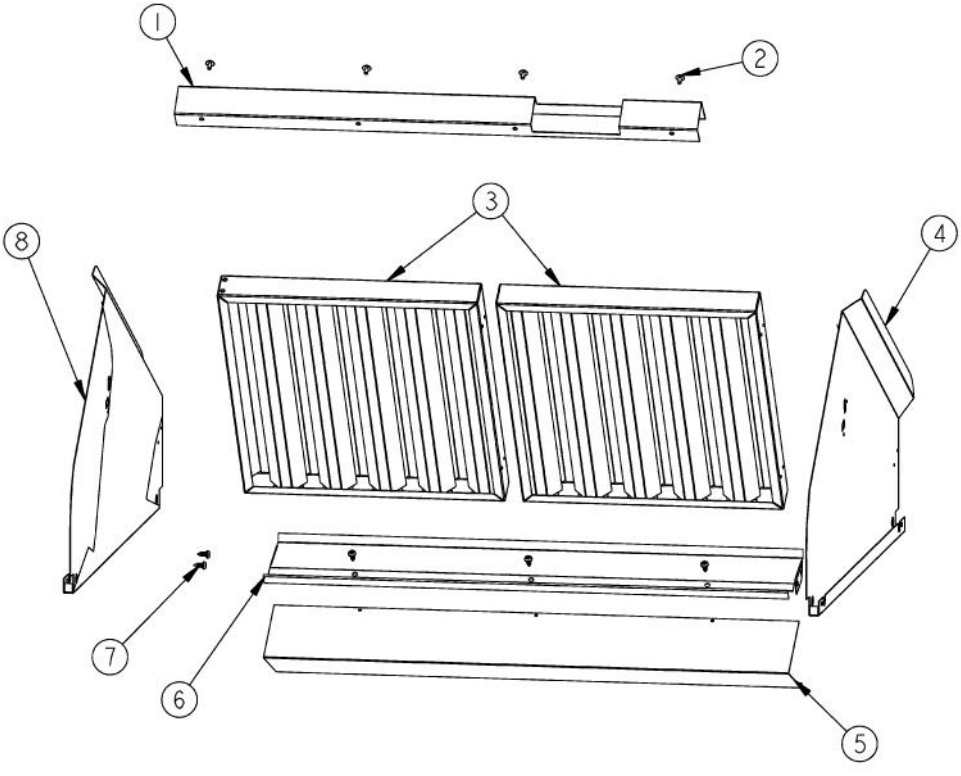

----- Manual continues below -----

Ref #	Part Number	Qty.	Description
1	A20012428		HEAT LAMP SUPPORT (VWH30)
2	PE070214		DART CLIP
3	G31012427		HEAT LAMP COWLING ASSY
4	PD020087		10 X 1/2 PAN PH. TEK ZINC
5	PE070196		FEMALE SOCKET (2 PRONG)
6	PE070197		MALE SOCKET (3 PRONG)
7	PD020010		10 X 3/8 GREEN GROUNDING SCREW
8	PE050032		LIGHT SOCKET, (571V)
9	A20016144		HEAT LAMP LIGHT BRACKET - RH
10	B2003837		HEAT SENSOR BRKT
11	A2003810		THERMODISC BRACKET
12	A20016148		LIGHT SUPT BRKT BTM (VWH)
13	PE040133		CONTROL PANEL PLATE
14	PE050050		HEAT LAMP SWITCH (A111B1100000)
15	PA010071		LIGHT/MOTOR CONTROLLER KNOB
16	PE050048		FAN/LIGHT SWITCH (HOODS) EP0M11J
17	PE050034		HALOGEN BULB 50W
18	PJ030014		HEAT SENSOR (N.O.) 160 DEG.
19	PE050156		PRO BLOWER CONTROL
20	PE050141		PRO LIGHT CONTROL
21	PD030059		TINNERMAN CLIP
22	A20016147		LIGHT SUPPORT BRACKET - LH
23	PC040010		POP RIVET
24	A20016143		HEAT LAMP LIGHT BRACKET - LH
25	B20010212		CONTROL PANEL FORMED (VWH3078)
26	A20012428		HEAT LAMP SUPPORT (VWH30)

Ref #	Part Number	Qty.	Description
1	B20012461		FILTER SUPPORT BRKT (VWH30)
2	PD020032		SRW-8(A)X3/8PH.WFR HD 7/16DIAXNICL
3	G3104046		BAFFLE FILTER ASSY (18 HOODS) 13.375 X 14
4	B20012492		I/S SIDE - RH
5	B20011041		REAR FILTER SUPT BOTTOM (VBCV30)
6	B20012486		FILTER SUPPORT TOP (VWH/VBCV/VCWH30)
7	PD020087		10 X 1/2 PAN PH. TEK ZINC
8	B20012493		I/S SIDE -LH
NI	B2003849		GREASE TROUGH (VWH3048/78)

Ref #	Part Number	Qty.	Description
1	PD030006		CAPPED WASHER PAL NUT
2	PD020002		10 X 1/2 PH.TR.HD.SMS.
3	A2103817		CORNER BRACKET
4	PD010003		10-24 X 1/2 PH.TR.HD.SERD.M.S.
5	PE030054		END CAP - SS
	PE030055		END CAP - BR
6	PE030076		CHROME S HOOKS REPL PV100012SS
	PE030077		BR `S` HOOKS REPL PV100012BR
7	PE030120		ACCESSORY RAIL - SS
	F0003869		ACCESSORY RAIL - BR
8	PE010142		3 LOGO XBKXXCHROME
	PE010143		3 LOGO BK/BR
	PE010144		3 LOGO XWHXCHROME
	PE010145		LOGO - WH / BR