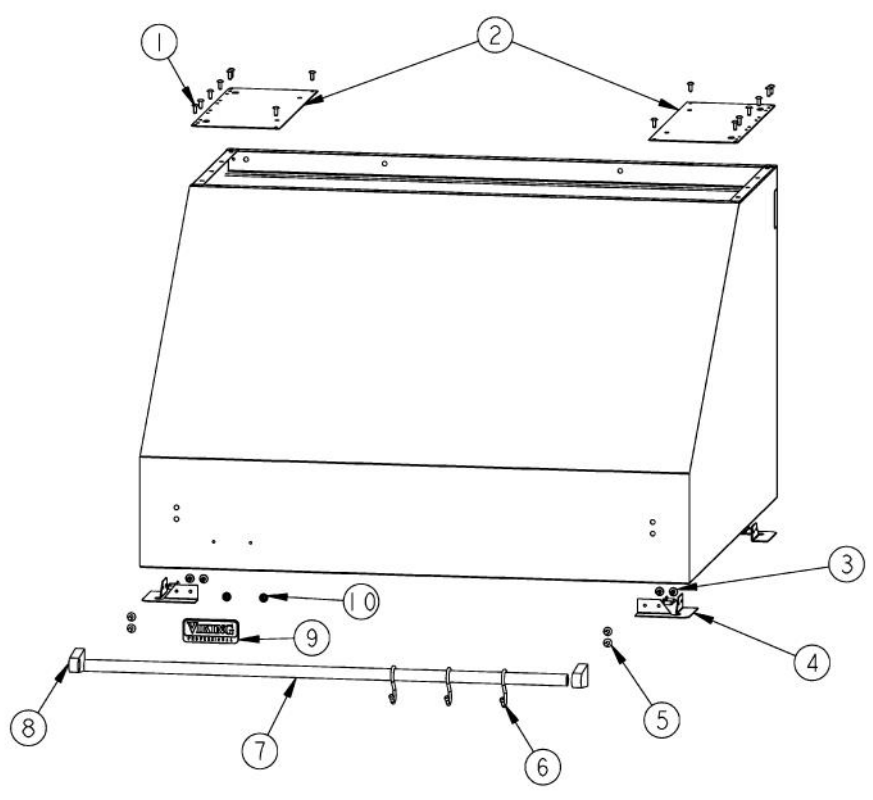

----- Manual continues below -----

Ref #	Part Number	Qty.	Description
1	A20012428		HEAT LAMP SUPPORT (VWH30)
2	PE070214		DART CLIP
3	G31012427		HEAT LAMP COWLING ASSY
4	PD020087		10 X 1/2 PAN PH. TEK ZINC
5	PE070196		FEMALE SOCKET (2 PRONG)
6	PE070197		MALE SOCKET (3 PRONG)
7	PD020010		10 X 3/8 GREEN GROUNDING SCREW
8	PE050032		LIGHT SOCKET, (571V)
9	A20016144		HEAT LAMP LIGHT BRACKET - RH
10	B2003837		HEAT SENSOR BRKT
11	A2003810		THERMODISC BRACKET
12	A20016148		LIGHT SUPT BRKT BTM (VWH)
13	PE040133		CONTROL PANEL PLATE
14	PE050050		HEAT LAMP SWITCH (A111B1100000)
15	PA010071		LIGHT/MOTOR CONTROLLER KNOB
16	PE050048		FAN/LIGHT SWITCH (HOODS) EP0M11J
17	PE050034		HALOGEN BULB 50W
18	PJ030014		HEAT SENSOR (N.O.) 160 DEG.
19	PE050156		PRO BLOWER CONTROL
20	PE050141		PRO LIGHT CONTROL
21	PD030059		TINNERMAN CLIP
22	A20016147		LIGHT SUPPORT BRACKET - LH
23	PC040010		POP RIVET
24	A20016143		HEAT LAMP LIGHT BRACKET - LH
25	B20010212		CONTROL PANEL FORMED (VWH3078)
26	A20012428		HEAT LAMP SUPPORT (VWH30)

Ref #	Part Number	Qty.	Description
1	B20012461		FILTER SUPPORT BRKT (VWH30)
2	PD020032		SRW-8(A)X3/8PH.WFR HD 7/16DIAXNICL
3	G3104046		BAFFLE FILTER ASSY (18 HOODS) 13.375 X 14
4	B20012492		I/S SIDE - RH
5	B20011041		REAR FILTER SUPT BOTTOM (VBCV30)
6	B20012486		FILTER SUPPORT TOP (VWH/VBCV/VCWH30)
7	PD020087		10 X 1/2 PAN PH. TEK ZINC
8	B20012493		I/S SIDE -LH
NI	B2003849		GREASE TROUGH (VWH3048/78)

Ref #	Part Number	Qty.	Description
1	PD030006		CAPPED WASHER PAL NUT
2	PD020002		10 X 1/2 PH.TR.HD.SMS.
3	A2103817		CORNER BRACKET
4	PD010003		10-24 X 1/2 PH.TR.HD.SERD.M.S.
5	PE030054		END CAP - SS
	PE030055		END CAP - BR
6	PE030076		CHROME S HOOKS REPL PV100012SS
	PE030077		BR `S` HOOKS REPL PV100012BR
7	PE030120		ACCESSORY RAIL - SS
	F0003869		ACCESSORY RAIL - BR
8	PE010142		3 LOGO XBKXXCHROME
	PE010143		3 LOGO BK/BR
	PE010144		3 LOGO XWHXCHROME
	PE010145		LOGO - WH / BR