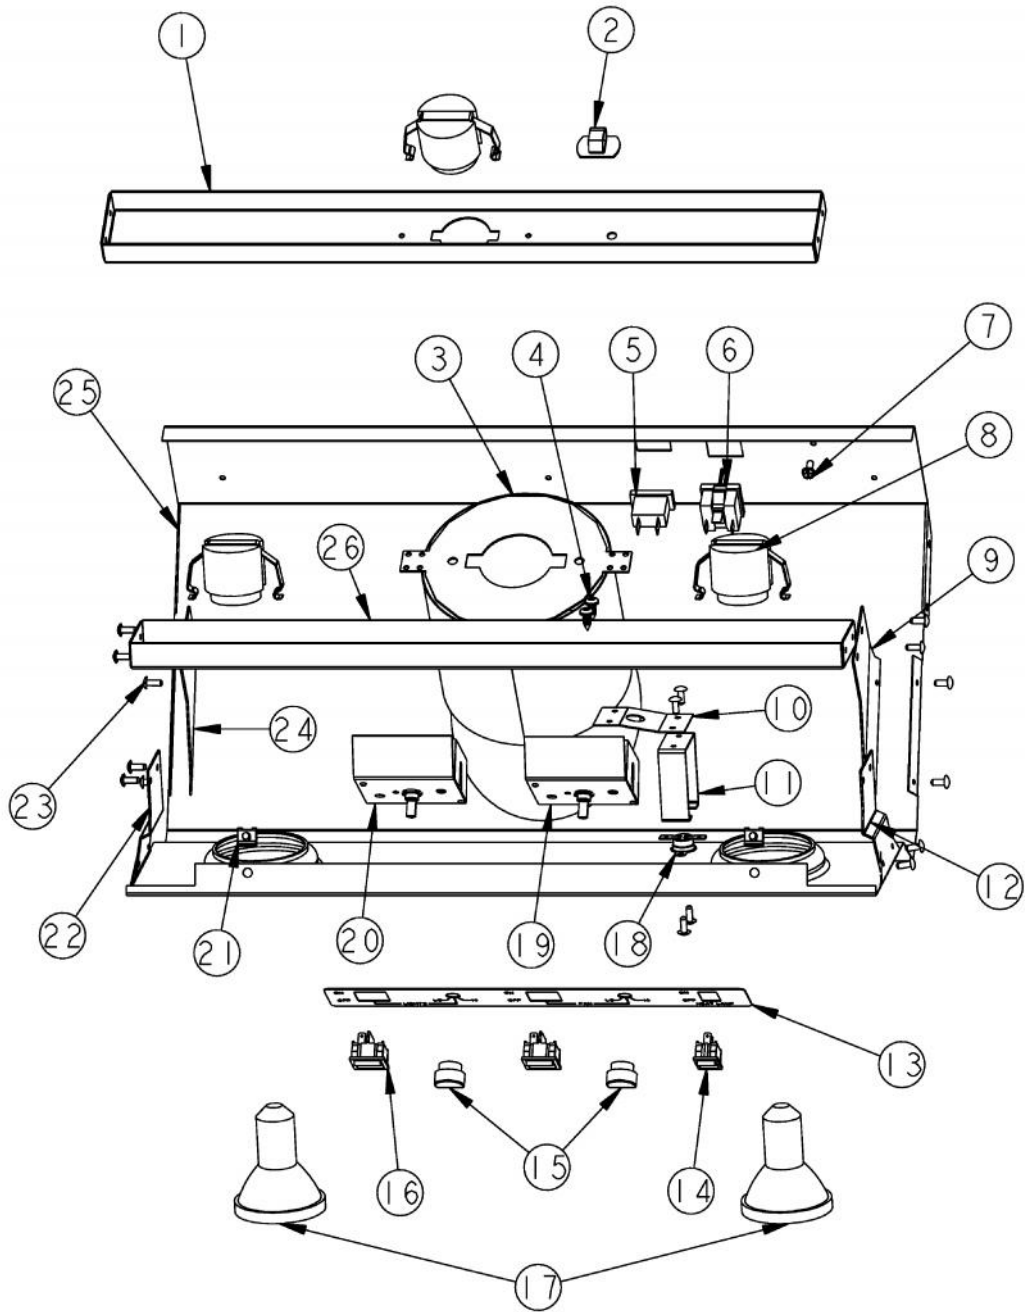

----- Manual continues below -----

Ref #	Part Number	Qty.	Description
1	A20012428		HEAT LAMP SUPPORT (VWH30)
2	PE070214		DART CLIP
3	G31012427		HEAT LAMP COWLING ASSY
4	PD020087		10 X 1/2 PAN PH. TEK ZINC
5	PE070196		FEMALE SOCKET (2 PRONG)
6	PE070197		MALE SOCKET (3 PRONG)
7	PD020010		10 X 3/8 GREEN GROUNDING SCREW
8	PE050032		LIGHT SOCKET, (571V)
9	A20016144		HEAT LAMP LIGHT BRACKET - RH
10	B2003837		HEAT SENSOR BRKT
11	A2003810		THERMODISC BRACKET
12	A20016148		LIGHT SUPT BRKT BTM (VWH)
13	PE040133		CONTROL PANEL PLATE
14	PE050050		HEAT LAMP SWITCH (A111B1100000)
15	PA010071		LIGHT/MOTOR CONTROLLER KNOB
16	PE050048		FAN/LIGHT SWITCH (HOODS) EP0M11J
17	PE050034		HALOGEN BULB 50W
18	PJ030014		HEAT SENSOR (N.O.) 160 DEG.
19	PE050156		PRO BLOWER CONTROL
20	PE050141		PRO LIGHT CONTROL
21	PD030059		TINNERMAN CLIP
22	A20016147		LIGHT SUPPORT BRACKET - LH
23	PC040010		POP RIVET
24	A20016143		HEAT LAMP LIGHT BRACKET - LH
25	B20010212		CONTROL PANEL FORMED (VWH3078)
26	A20012428		HEAT LAMP SUPPORT (VWH30)

Ref #	Part Number	Qty.	Description
1	B20012461		FILTER SUPPORT BRKT (VWH30)
2	PD020032		SRW-8(A)X3/8PH.WFR HD 7/16DIAXNICL
3	G3104046		BAFFLE FILTER ASSY (18 HOODS) 13.375 X 14
4	B20012492		I/S SIDE - RH
5	B20011041		REAR FILTER SUPT BOTTOM (VBCV30)
6	B20012486		FILTER SUPPORT TOP (VWH/VBCV/VCWH30)
7	PD020087		10 X 1/2 PAN PH. TEK ZINC
8	B20012493		I/S SIDE -LH
NI	B2003849		GREASE TROUGH (VWH3048/78)

Ref #	Part Number	Qty.	Description
1	PD030006		CAPPED WASHER PAL NUT
2	PD020002		10 X 1/2 PH.TR.HD.SMS.
3	A2103817		CORNER BRACKET
4	PD010003		10-24 X 1/2 PH.TR.HD.SERD.M.S.
5	PE030054		END CAP - SS
	PE030055		END CAP - BR
6	PE030076		CHROME S HOOKS REPL PV100012SS
	PE030077		BR `S` HOOKS REPL PV100012BR
7	PE030120		ACCESSORY RAIL - SS
	F0003869		ACCESSORY RAIL - BR
8	PE010142		3 LOGO XBKXXCHROME
	PE010143		3 LOGO BK/BR
	PE010144		3 LOGO XWHXCHROME
	PE010145		LOGO - WH / BR