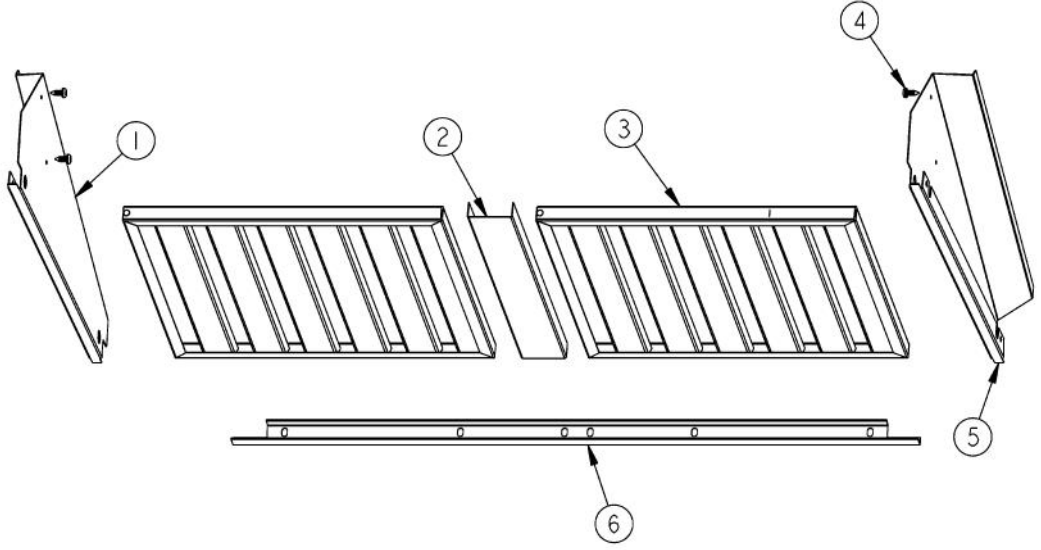

----- Manual continues below -----

Ref #	Part Number	Qty.	Description
1	PE050032		LIGHT SOCKET, (571V)
2	PD020010		10 X 3/8 GREEN GROUNDING SCREW
3	A2003821		LIGHT SUPT (VWH3610)
4	PE070197		MALE SOCKET (3 PRONG)
5	PJ030014		HEAT SENSOR (N.O.) 160 DEG.
6	A2103810		THERMODISC BRACKET
7	PC040010		POP RIVET
8	B2003837		HEAT SENSOR BRKT
9	PE070541		3-PRONG FEMALE SOCKET
10	B2003803		CTRL PAN FORMED (VWH3010) (BEFORE 02/10/04)
	B20010262		CONTROL PANEL TOP (VWH3610) (AFTER 02/10/04)
11	PE050141		PRO LIGHT CONTROL
12	PD030059		TINNERMAN CLIP
13	PE050156		PRO BLOWER CONTROL
14	PD020087		10 X 1/2 PAN PH. TEK ZINC
15	B20010269		FILTER FRONT BRKT (VWH30/3610) (AFTER 02/10/04)
16	PD020032		SRW-8(A)X3/8PH.WFR HD 7/16DIAXNICL
17	B2003823		CTRL PAN FORMED (VWH3610)
18	PE050034		HALOGEN BULB 50W
19	PE040131		CTRL PNL GRPH REPL (30/3610 36/4208)
20	PA010071		LIGHT/MOTOR CONTROLLER KNOB
21	PE050048		FAN/LIGHT SWITCH (HOODS) EP0M11J

Ref #	Part Number	Qty.	Description
1	B2003815		HOOD I/S SIDE RH (21 DEEP)
2	B2007009		FILTER SPACER (VWH3610) 7.75 X 13``
3	G31010264		FILTER ASSEMBLY (VWH30/3610) 12.875 X 12.5
4	PD020087		10 X 1/2 PAN PH. TEK ZINC
5	B2003816		HOOD I/S SIDE LH (21 DEEP)
6	B2008716		REAR FILTER SUPPORT (VWH3610)