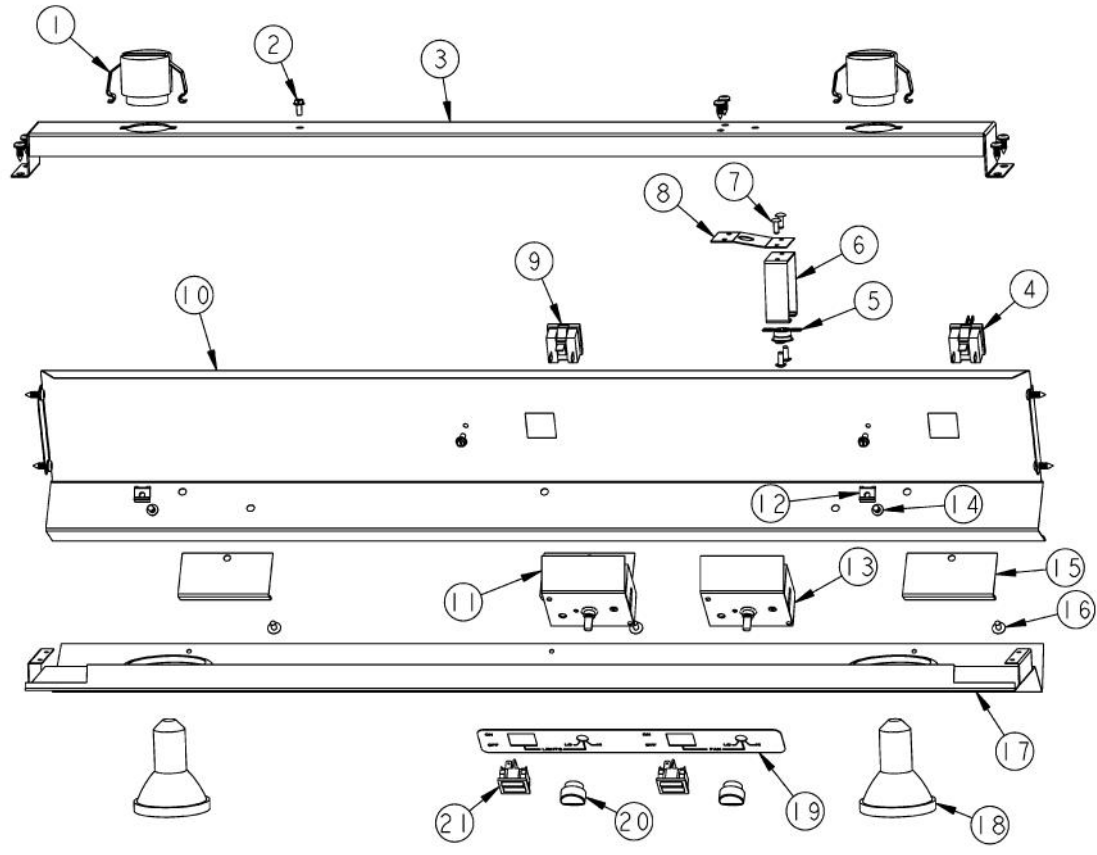

----- Manual continues below -----

Ref #	Part Number	Qty.	Description
1	PE050032		LIGHT SOCKET, (571V)
2	PD020010		10 X 3/8 GREEN GROUNDING SCREW
3	A2003821		LIGHT SUPT (VWH3610)
4	PE070197		MALE SOCKET (3 PRONG)
5	PJ030014		HEAT SENSOR (N.O.) 160 DEG.
6	A2103810		THERMODISC BRACKET
7	PC040010		POP RIVET
8	B2003837		HEAT SENSOR BRKT
9	PE070541		3-PRONG FEMALE SOCKET
10	B2003803		CTRL PAN FORMED (VWH3010) (BEFORE 02/10/04)
	B20010262		CONTROL PANEL TOP (VWH3610) (AFTER 02/10/04)
11	PE050141		PRO LIGHT CONTROL
12	PD030059		TINNERMAN CLIP
13	PE050156		PRO BLOWER CONTROL
14	PD020087		10 X 1/2 PAN PH. TEK ZINC
15	B20010269		FILTER FRONT BRKT (VWH30/3610) (AFTER 02/10/04)
16	PD020032		SRW-8(A)X3/8PH.WFR HD 7/16DIAXNICL
17	B2003823		CTRL PAN FORMED (VWH3610)
18	PE050034		HALOGEN BULB 50W
19	PE040131		CTRL PNL GRPH REPL (30/3610 36/4208)
20	PA010071		LIGHT/MOTOR CONTROLLER KNOB
21	PE050048		FAN/LIGHT SWITCH (HOODS) EP0M11J

Ref #	Part Number	Qty.	Description
1	B2003815		HOOD I/S SIDE RH (21 DEEP)
2	B2007009		FILTER SPACER (VWH3610) 7.75 X 13``
3	G31010264		FILTER ASSEMBLY (VWH30/3610) 12.875 X 12.5
4	PD020087		10 X 1/2 PAN PH. TEK ZINC
5	B2003816		HOOD I/S SIDE LH (21 DEEP)
6	B2008716		REAR FILTER SUPPORT (VWH3610)