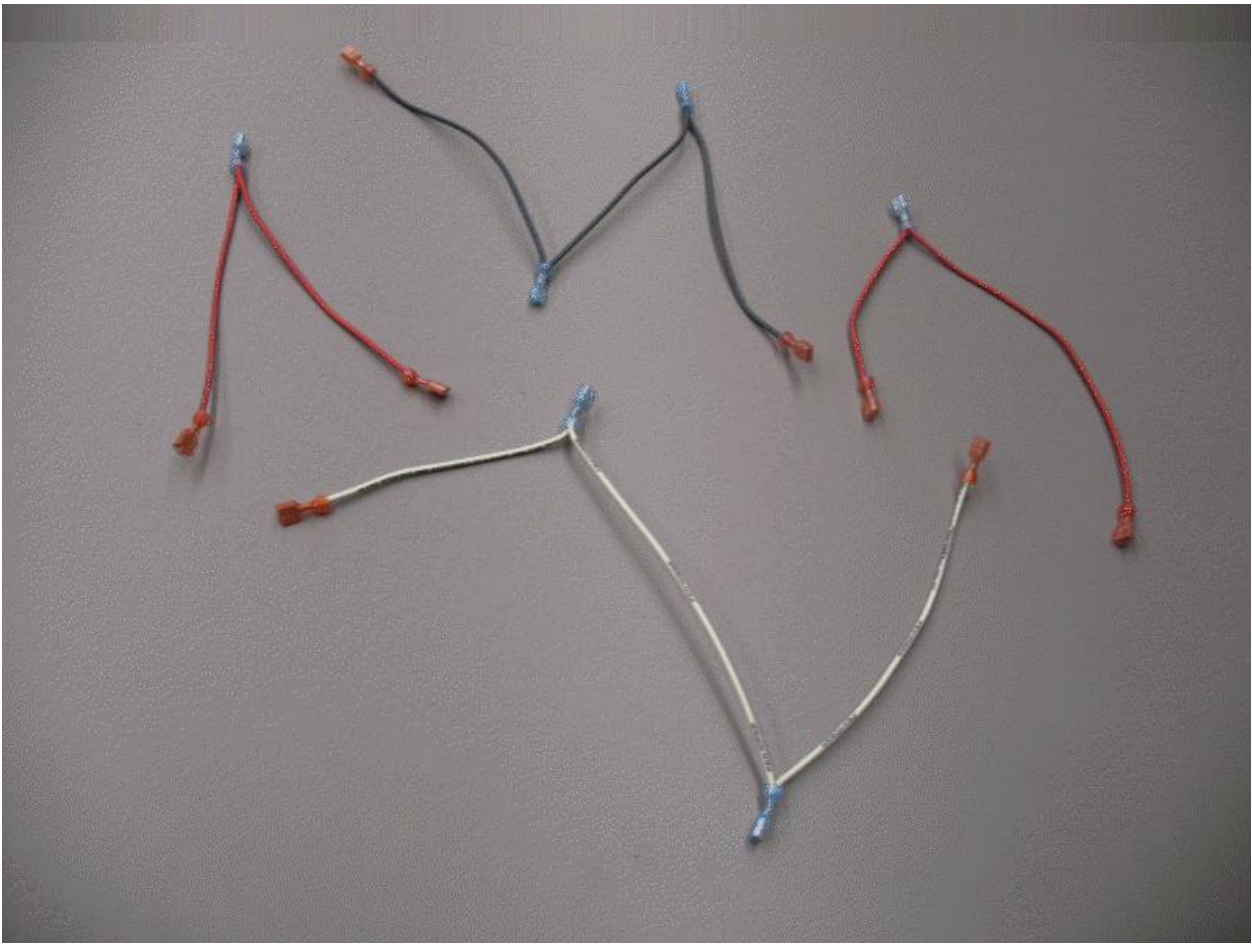

Ref #	Part Number	Qty.	Description
1	PC040010		POP RIVET
2	A2003946		HOOD TOP (VWH3610)
3	PM010045		3 1/4 X 10 RECT. TO 7 DIA(TRANS)
4	PE050043		DAMPER/TRANSITION 460 CFM 97006078
5	PF030337		HOOD WARNING LABEL
6	A2003825		ROUGH IN BOX (VWH30/3610)
7	PE070204		HEYCO STRAIN RELIEF - 7-P2
8	A2003826		ROUGH IN BOX COVER (VWH30/3610)
9	PD020087		10 X 1/2 PAN PH. TEK ZINC
10	PD020002		10 X 1/2 PH.TR.HD.SMS.
11	A2103817		CORNER BRACKET
12	PD010003		10-24 X 1/2 PH.TR.HD.SERD.M.S.
13	PE030054		END CAP - SS
	PE030055		END CAP - BR
14	PE050042		BLOWER INT 460 CFM 97007542
15	PE030076		CHROME S HOOKS REPL PV100012SS
	PE030077		BR `S` HOOKS REPL PV100012BR
16	PE030052		SUPPORT TUBE, HOLE THROUGH
	PE030053		MIDDLE RAIL SUPPORT - BR
17	PD030006		CAPPED WASHER PAL NUT
18	PE010142		3 LOGO XBKXXCHROME
	PE010143		3 LOGO BK/BR
	PE010144		3 LOGO XWHXCHROME
	PE010145		LOGO - WH / BR
19	PE030058		36 ACCESSORY RAIL SS
	PE030059		36 BRASS ACCESSORY RAIL
20	PD030131		NO.10-24 HEX NUT W/NYLON LOCK RING
21	PD010035		BLOWER MTG ROD NO.10-24 99420464
22	PE020058		RATING LABEL (ADHESIVE)
23	PE070542		3-PRONG MALE CORD W/AMP CON
24	PE070205		3 PRONG FEMALE SUPPLY CORD