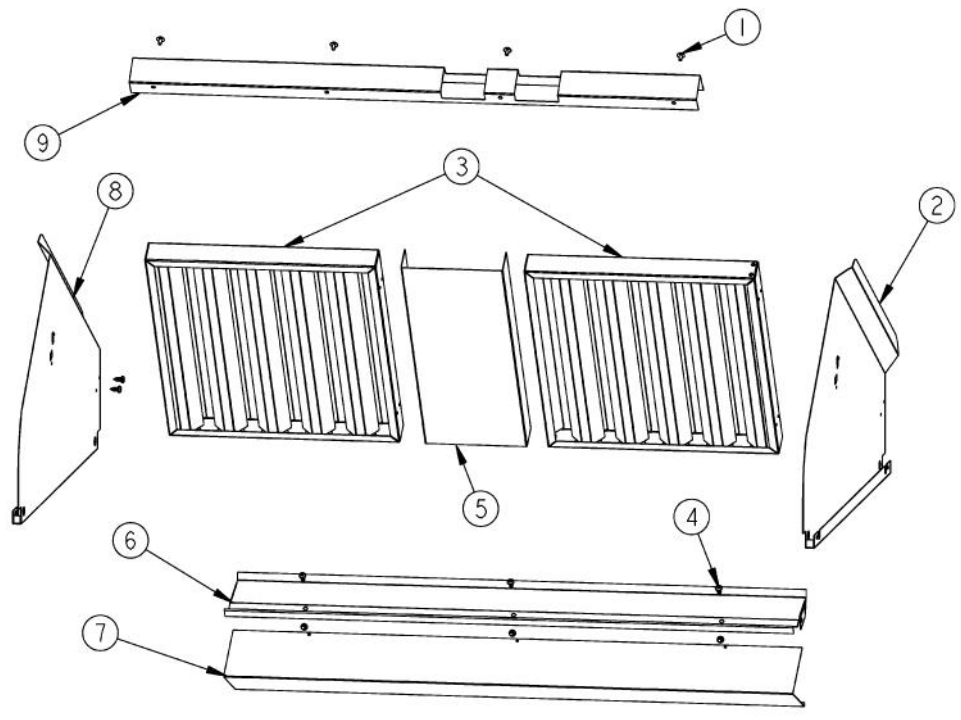

# VIKING VWH3678 Owner's Manual

[Shop genuine replacement parts for VIKING VWH3678](#)

[Find Your VIKING Range Hoods Parts - Select From 411 Models](#)

----- Manual continues below -----

Ref #	Part Number	Qty.	Description
1	A20012468		HEAT LAMP SUPPORT (VWH24)
2	PE070214		DART CLIP
3	G31012427		HEAT LAMP COWLING ASSY
4	PD020087		10 X 1/2 PAN PH. TEK ZINC
5	PE070196		FEMALE SOCKET (2 PRONG)
6	PE070197		MALE SOCKET (3 PRONG)
7	PD020010		10 X 3/8 GREEN GROUNDING SCREW
8	PE050032		LIGHT SOCKET, (571V)
9	A20016144		HEAT LAMP LIGHT BRACKET - RH
10	B2003837		HEAT SENSOR BRKT
11	A2003810		THERMODISC BRACKET
12	A20016148		LIGHT SUPT BRKT BTM (VWH)
13	PE040133		CONTROL PANEL PLATE
14	PE050050		HEAT LAMP SWITCH (A111B1100000)
15	PA010071		LIGHT/MOTOR CONTROLLER KNOB
16	PE050048		FAN/LIGHT SWITCH (HOODS) EP0M11J
17	PE050034		HALOGEN BULB 50W
18	PJ030014		HEAT SENSOR (N.O.) 160 DEG.
19	PE050156		PRO BLOWER CONTROL
20	PE050141		PRO LIGHT CONTROL
21	PD030059		TINNERMAN CLIP
22	A20016147		LIGHT SUPPORT BRACKET - LH
23	PC040010		POP RIVET
24	A20016143		HEAT LAMP LIGHT BRACKET - LH
25	B20010213		CONTROL PANEL FORMED (VWH3678)
26	A20011080		BOTTOM LIGHT SUPT (VWH/VBCV/VCWH36)

Ref #	Part Number	Qty.	Description
1	PD020032		SRW-8(A)X3/8PH.WFR HD 7/16DIAXNICL
2	B20012492		I/S SIDE - RH
3	G3104046		BAFFLE FILTER ASSY (18 HOODS) 13.375 X 14
4	PD020087		10 X 1/2 PAN PH. TEK ZINC
5	B2003864		FILTER SPACER
6	B20012487		FILTER SUPPORT TOP (VWH/VBCV/VCWH36)
7	B20011042		REAR FILTER SUPT BOTTOM (VBCV36)
8	B20012493		I/S SIDE -LH
9	B20012462		FILTER SUPPORT BRACKET
NI	B2003868		GREASE TROUGH (VWH3648/78/VIH36)