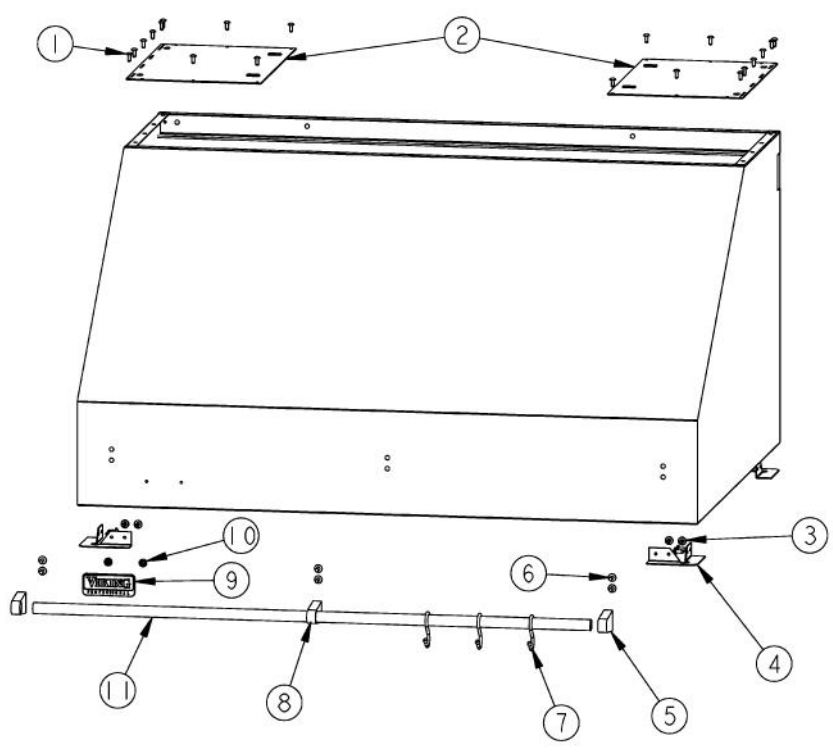

# VIKING VWH3678 Owner's Manual

[Shop genuine replacement parts for VIKING VWH3678](#)

[Find Your VIKING Range Hoods Parts - Select From 411 Models](#)

----- Manual continues below -----

Ref #	Part Number	Qty.	Description
1	A20012468		HEAT LAMP SUPPORT (VWH24)
2	PE070214		DART CLIP
3	G31012427		HEAT LAMP COWLING ASSY
4	PD020087		10 X 1/2 PAN PH. TEK ZINC
5	PE070196		FEMALE SOCKET (2 PRONG)
6	PE070197		MALE SOCKET (3 PRONG)
7	PD020010		10 X 3/8 GREEN GROUNDING SCREW
8	PE050032		LIGHT SOCKET, (571V)
9	A20016144		HEAT LAMP LIGHT BRACKET - RH
10	B2003837		HEAT SENSOR BRKT
11	A2003810		THERMODISC BRACKET
12	A20016148		LIGHT SUPT BRKT BTM (VWH)
13	PE040133		CONTROL PANEL PLATE
14	PE050050		HEAT LAMP SWITCH (A111B1100000)
15	PA010071		LIGHT/MOTOR CONTROLLER KNOB
16	PE050048		FAN/LIGHT SWITCH (HOODS) EP0M11J
17	PE050034		HALOGEN BULB 50W
18	PJ030014		HEAT SENSOR (N.O.) 160 DEG.
19	PE050156		PRO BLOWER CONTROL
20	PE050141		PRO LIGHT CONTROL
21	PD030059		TINNERMAN CLIP
22	A20016147		LIGHT SUPPORT BRACKET - LH
23	PC040010		POP RIVET
24	A20016143		HEAT LAMP LIGHT BRACKET - LH
25	B20010213		CONTROL PANEL FORMED (VWH3678)
26	A20011080		BOTTOM LIGHT SUPT (VWH/VBCV/VCWH36)

Ref #	Part Number	Qty.	Description
1	PD020032		SRW-8(A)X3/8PH.WFR HD 7/16DIAXNICL
2	B20012492		I/S SIDE - RH
3	G3104046		BAFFLE FILTER ASSY (18 HOODS) 13.375 X 14
4	PD020087		10 X 1/2 PAN PH. TEK ZINC
5	B2003864		FILTER SPACER
6	B20012487		FILTER SUPPORT TOP (VWH/VBCV/VCWH36)
7	B20011042		REAR FILTER SUPT BOTTOM (VBCV36)
8	B20012493		I/S SIDE -LH
9	B20012462		FILTER SUPPORT BRACKET
NI	B2003868		GREASE TROUGH (VWH3648/78/VIH36)