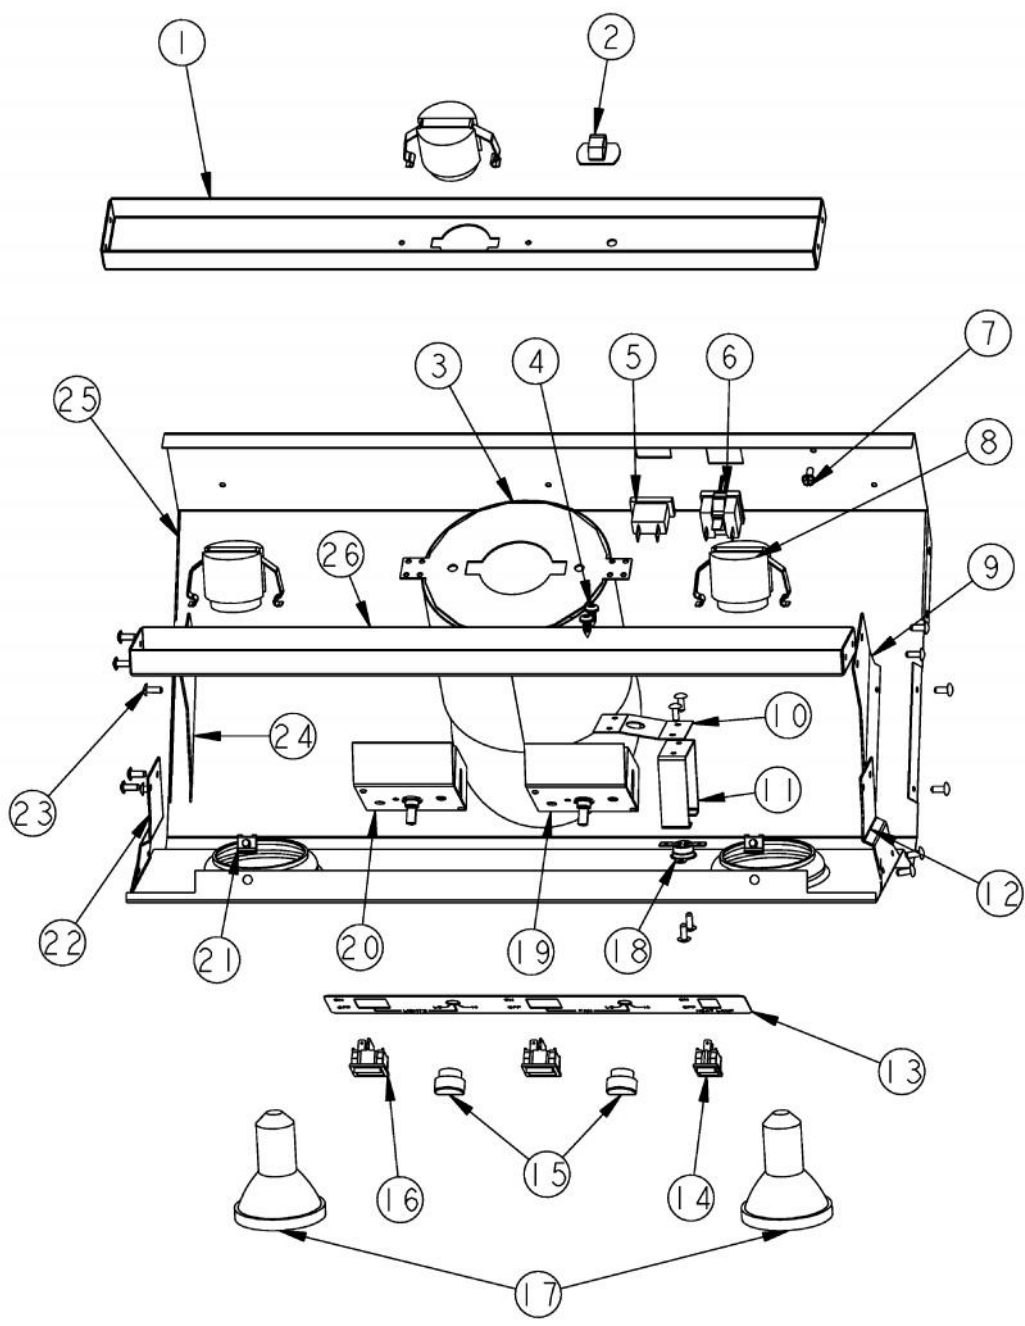

Ref #	Part Number	Qty.	Description
1	A20012468		HEAT LAMP SUPPORT (VWH24)
2	PE070214		DART CLIP
3	G31012427		HEAT LAMP COWLING ASSY
4	PD020087		10 X 1/2 PAN PH. TEK ZINC
5	PE070196		FEMALE SOCKET (2 PRONG)
6	PE070197		MALE SOCKET (3 PRONG)
7	PD020010		10 X 3/8 GREEN GROUNDING SCREW
8	PE050032		LIGHT SOCKET, (571V)
9	A20016144		HEAT LAMP LIGHT BRACKET - RH
10	B2003837		HEAT SENSOR BRKT
11	A2003810		THERMODISC BRACKET
12	A20016148		LIGHT SUPT BRKT BTM (VWH)
13	PE040133		CONTROL PANEL PLATE
14	PE050050		HEAT LAMP SWITCH (A111B1100000)
15	PA010071		LIGHT/MOTOR CONTROLLER KNOB
16	PE050048		FAN/LIGHT SWITCH (HOODS) EP0M11J
17	PE050034		HALOGEN BULB 50W
18	PJ030014		HEAT SENSOR (N.O.) 160 DEG.
19	PE050156		PRO BLOWER CONTROL
20	PE050141		PRO LIGHT CONTROL
21	PD030059		TINNERMAN CLIP
22	A20016147		LIGHT SUPPORT BRACKET - LH
23	PC040010		POP RIVET
24	A20016143		HEAT LAMP LIGHT BRACKET - LH
25	B20010213		CONTROL PANEL FORMED (VWH3678)
26	A20011080		BOTTOM LIGHT SUPT (VWH/VBCV/VCWH36)