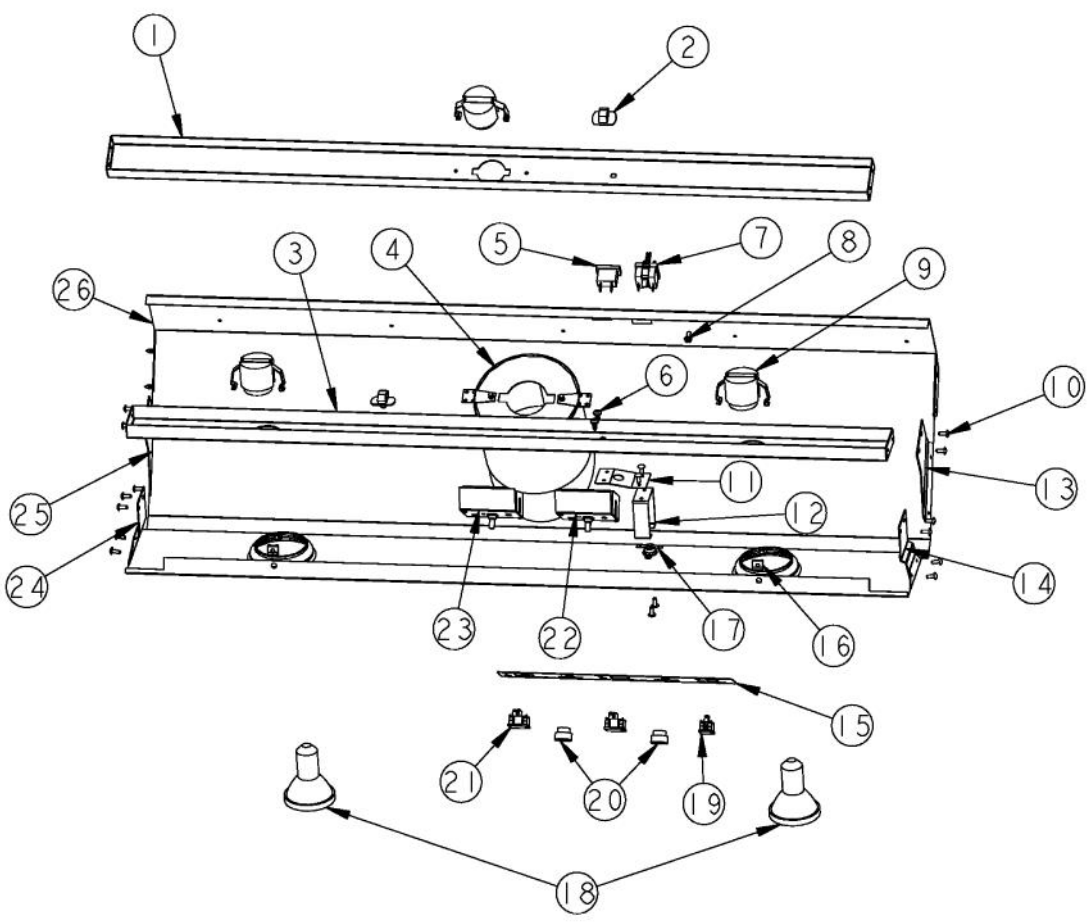

----- Manual continues below -----

Ref #	Part Number	Qty.	Description
1	A20012430	1	HEAT LAMP SUPPORT (VWH42)
2	PE070214	2	DART CLIP
3	A20011081	1	BOTTOM LIGHT SUPT (VWH/VBCV/VCWH42)
4	G31012427	1	HEAT LAMP COWLING ASSY
5	PE070196	1	FEMALE SOCKET (2 PRONG)
6	PD020087	2	10 X 1/2 PAN PH. TEK ZINC
7	PE070197	1	MALE SOCKET (3 PRONG)
8	PD020010	1	10 X 3/8 GREEN GROUNDING SCREW
9	013549-000	3	LIGHT SOCKET (125C LEADS)
10	PC040010	18	POP RIVET
11	B2003837	1	HEAT SENSOR BRKT
12	A2003810	1	THERMODISC BRACKET
13	A20016144	1	HEAT LAMP LIGHT BRACKET - RH
14	A20016148	1	LIGHT SUPT BRKT BTM (VWH)
15	PE040133	1	CONTROL PANEL PLATE
16	PD030059	2	TINNERMAN CLIP
17	PJ030014	1	HEAT SENSOR (N.O.) 160 DEG.
18	PE050034	2	HALOGEN BULB 50W
19	PE050050	1	HEAT LAMP SWITCH (A111B1100000)
20	PA010071	2	LIGHT/MOTOR CONTROLLER KNOB
21	PE050048	2	FAN/LIGHT SWITCH (HOODS) EP0M11J
22	PE050156	1	PRO BLOWER CONTROL
23	PE050141	1	PRO LIGHT CONTROL
24	A20016147	1	LIGHT SUPPORT BRACKET - LH
25	A20016143	1	HEAT LAMP LIGHT BRACKET - LH
26	B20010207	1	CONTROL PANEL FORMED (VWH4248)
NI	019561-000	1	ENCLOSED JUNCTION BOX
NI	PE070204	1	HEYCO STRAIN RELIEF - 7-P2
NI	PE070205	1	3 PRONG FEMALE SUPPLY CORD

Ref #	Part Number	Qty.	Description
1	B20012463	1	FILTER SUPPORT BRACKET
2	PD020087	11	10 X 1/2 PAN PH. TEK ZINC
3	B20012488	1	I/S SIDE - RH
4	B20011029	1	FILTER SUPPORT BTM (VCWH42)
5	B2003864	2	FILTER SPACER
6	G3104046	2	BAFFLE FILTER ASSY (18 HOODS) 13.375 X 14
7	B20011030	1	FILTER SUPPORT TOP (VCWH42)
8	B20012489	1	I/S SIDE - LH
NI	B2003887	1	GREASE TROUGH (VWH4248)/78