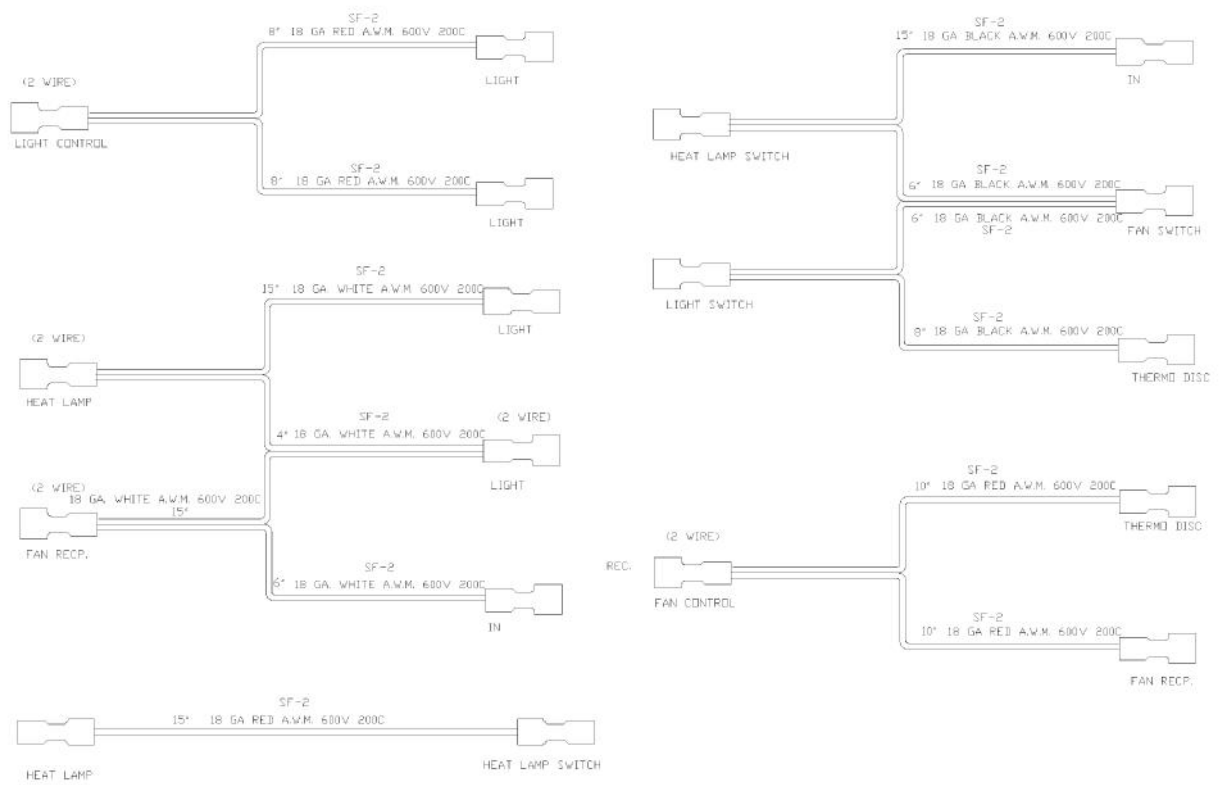

Ref #	Part Number	Qty.	Description
1	UNSERVICEABLE	1	OVEN CAVITY, ASM 36
2	PD010003	8	10-24 X 1/2 PH.TR.HD.SERD.M.S.
3	A2103817	4	CORNER BRACKET
4	PD020002	6	10 X 1/2 PH.TR.HD.SMS.
5	PE030054	2	END CAP - SS
5	PE030055	2	END CAP - BR
6	PE030076	4	CHROME S HOOKS REPL PV100012SS
6	PE030077	4	BR `S` HOOKS REPL PV100012BR
7	PE030052	1	SUPPORT TUBE, HOLE THROUGH
7	PE030053	1	MIDDLE RAIL SUPPORT - BR
8	PE030121	1	ACCESSORY RAIL - SS
8	F0003870	1	42 - XBRX CUT TO SIZE FRONT/REAR R
9	PE010142	1	3 LOGO XBKXXCHROME
9	PE010143	1	3 LOGO BK/BR
9	PE010144	1	3 LOGO XWHXCHROME
9	PE010145	1	LOGO - WH / BR
10	PD030006	2	CAPPED WASHER PAL NUT