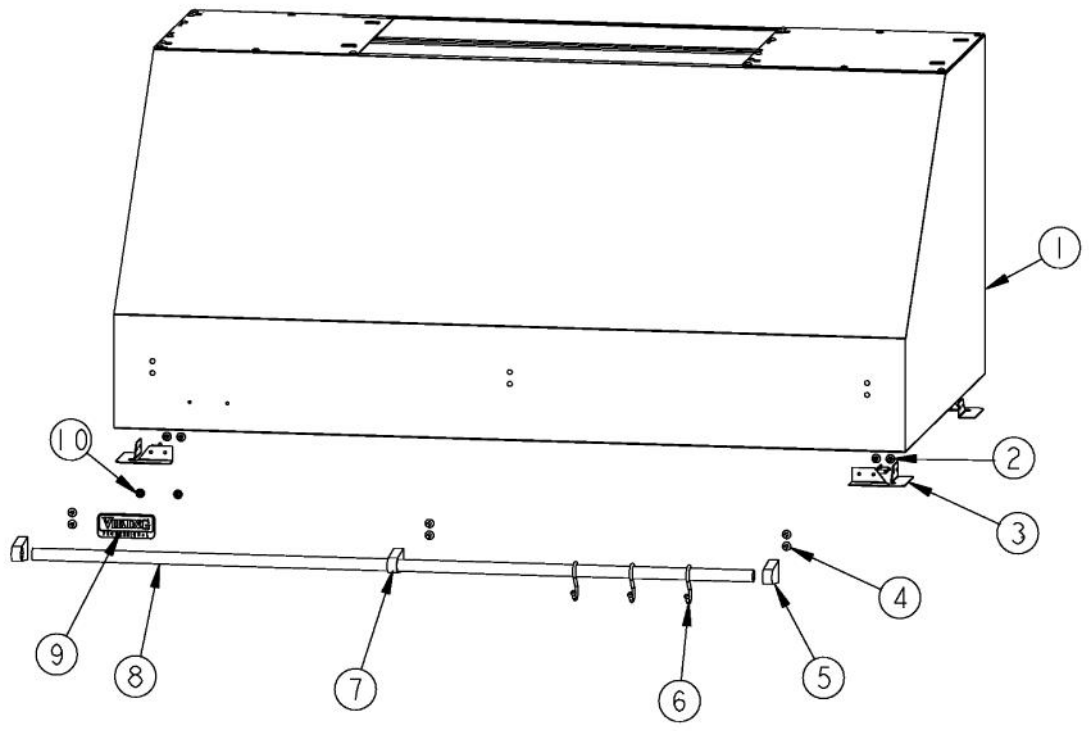

----- Manual continues below -----

Ref #	Part Number	Qty.	Description
1	A20012430	1	HEAT LAMP SUPPORT (VWH42)
2	PE070214	2	DART CLIP
3	A20011081	1	BOTTOM LIGHT SUPT (VWH/VBCV/VCWH42)
4	G31012427	1	HEAT LAMP COWLING ASSY
5	PE070196	1	FEMALE SOCKET (2 PRONG)
6	PD020087	2	10 X 1/2 PAN PH. TEK ZINC
7	PE070197	1	MALE SOCKET (3 PRONG)
8	PD020010	1	10 X 3/8 GREEN GROUNDING SCREW
9	013549-000	3	LIGHT SOCKET (125C LEADS)
10	PC040010	18	POP RIVET
11	B2003837	1	HEAT SENSOR BRKT
12	A2003810	1	THERMODISC BRACKET
13	A20016144	1	HEAT LAMP LIGHT BRACKET - RH
14	A20016148	1	LIGHT SUPT BRKT BTM (VWH)
15	PE040133	1	CONTROL PANEL PLATE
16	PD030059	2	TINNERMAN CLIP
17	PJ030014	1	HEAT SENSOR (N.O.) 160 DEG.
18	PE050034	2	HALOGEN BULB 50W
19	PE050050	1	HEAT LAMP SWITCH (A111B1100000)
20	PA010071	2	LIGHT/MOTOR CONTROLLER KNOB
21	PE050048	2	FAN/LIGHT SWITCH (HOODS) EP0M11J
22	PE050156	1	PRO BLOWER CONTROL
23	PE050141	1	PRO LIGHT CONTROL
24	A20016147	1	LIGHT SUPPORT BRACKET - LH
25	A20016143	1	HEAT LAMP LIGHT BRACKET - LH
26	B20010207	1	CONTROL PANEL FORMED (VWH4248)
NI	019561-000	1	ENCLOSED JUNCTION BOX
NI	PE070204	1	HEYCO STRAIN RELIEF - 7-P2
NI	PE070205	1	3 PRONG FEMALE SUPPLY CORD

Ref #	Part Number	Qty.	Description
1	B20012463	1	FILTER SUPPORT BRACKET
2	PD020087	11	10 X 1/2 PAN PH. TEK ZINC
3	B20012488	1	I/S SIDE - RH
4	B20011029	1	FILTER SUPPORT BTM (VCWH42)
5	B2003864	2	FILTER SPACER
6	G3104046	2	BAFFLE FILTER ASSY (18 HOODS) 13.375 X 14
7	B20011030	1	FILTER SUPPORT TOP (VCWH42)
8	B20012489	1	I/S SIDE - LH
NI	B2003887	1	GREASE TROUGH (VWH4248)/78