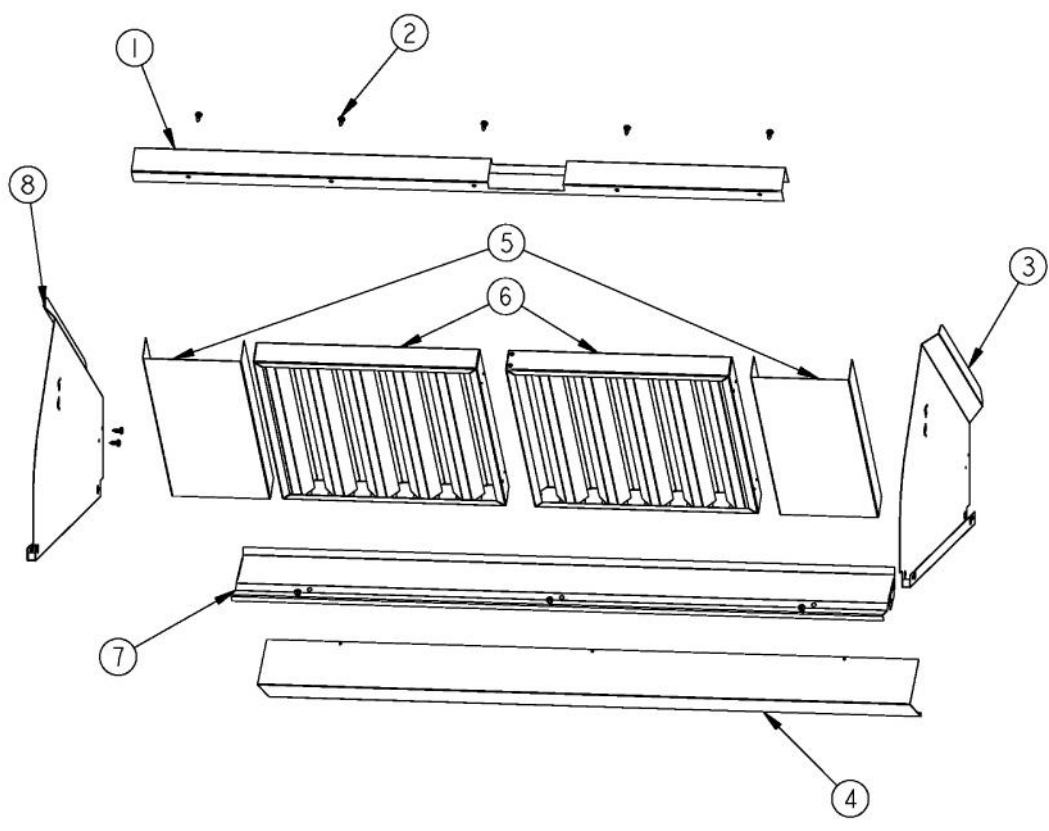

----- Manual continues below -----

Ref #	Part Number	Qty.	Description
1	A20012430	1	HEAT LAMP SUPPORT (VWH42)
2	PE070214	2	DART CLIP
3	A20011081	1	BOTTOM LIGHT SUPT (VWH/VBCV/VCWH42)
4	G31012427	1	HEAT LAMP COWLING ASSY
5	PE070196	1	FEMALE SOCKET (2 PRONG)
6	PD020087	2	10 X 1/2 PAN PH. TEK ZINC
7	PE070197	1	MALE SOCKET (3 PRONG)
8	PD020010	1	10 X 3/8 GREEN GROUNDING SCREW
9	013549-000	3	LIGHT SOCKET (125C LEADS)
10	PC040010	18	POP RIVET
11	B2003837	1	HEAT SENSOR BRKT
12	A2003810	1	THERMODISC BRACKET
13	A20016144	1	HEAT LAMP LIGHT BRACKET - RH
14	A20016148	1	LIGHT SUPT BRKT BTM (VWH)
15	PE040133	1	CONTROL PANEL PLATE
16	PD030059	2	TINNERMAN CLIP
17	PJ030014	1	HEAT SENSOR (N.O.) 160 DEG.
18	PE050034	2	HALOGEN BULB 50W
19	PE050050	1	HEAT LAMP SWITCH (A111B1100000)
20	PA010071	2	LIGHT/MOTOR CONTROLLER KNOB
21	PE050048	2	FAN/LIGHT SWITCH (HOODS) EP0M11J
22	PE050156	1	PRO BLOWER CONTROL
23	PE050141	1	PRO LIGHT CONTROL
24	A20016147	1	LIGHT SUPPORT BRACKET - LH
25	A20016143	1	HEAT LAMP LIGHT BRACKET - LH
26	B20010207	1	CONTROL PANEL FORMED (VWH4248)
NI	019561-000	1	ENCLOSED JUNCTION BOX
NI	PE070204	1	HEYCO STRAIN RELIEF - 7-P2
NI	PE070205	1	3 PRONG FEMALE SUPPLY CORD

Ref #	Part Number	Qty.	Description
1	B20012463	1	FILTER SUPPORT BRACKET
2	PD020087	11	10 X 1/2 PAN PH. TEK ZINC
3	B20012488	1	I/S SIDE - RH
4	B20011029	1	FILTER SUPPORT BTM (VCWH42)
5	B2003864	2	FILTER SPACER
6	G3104046	2	BAFFLE FILTER ASSY (18 HOODS) 13.375 X 14
7	B20011030	1	FILTER SUPPORT TOP (VCWH42)
8	B20012489	1	I/S SIDE - LH
NI	B2003887	1	GREASE TROUGH (VWH4248)/78