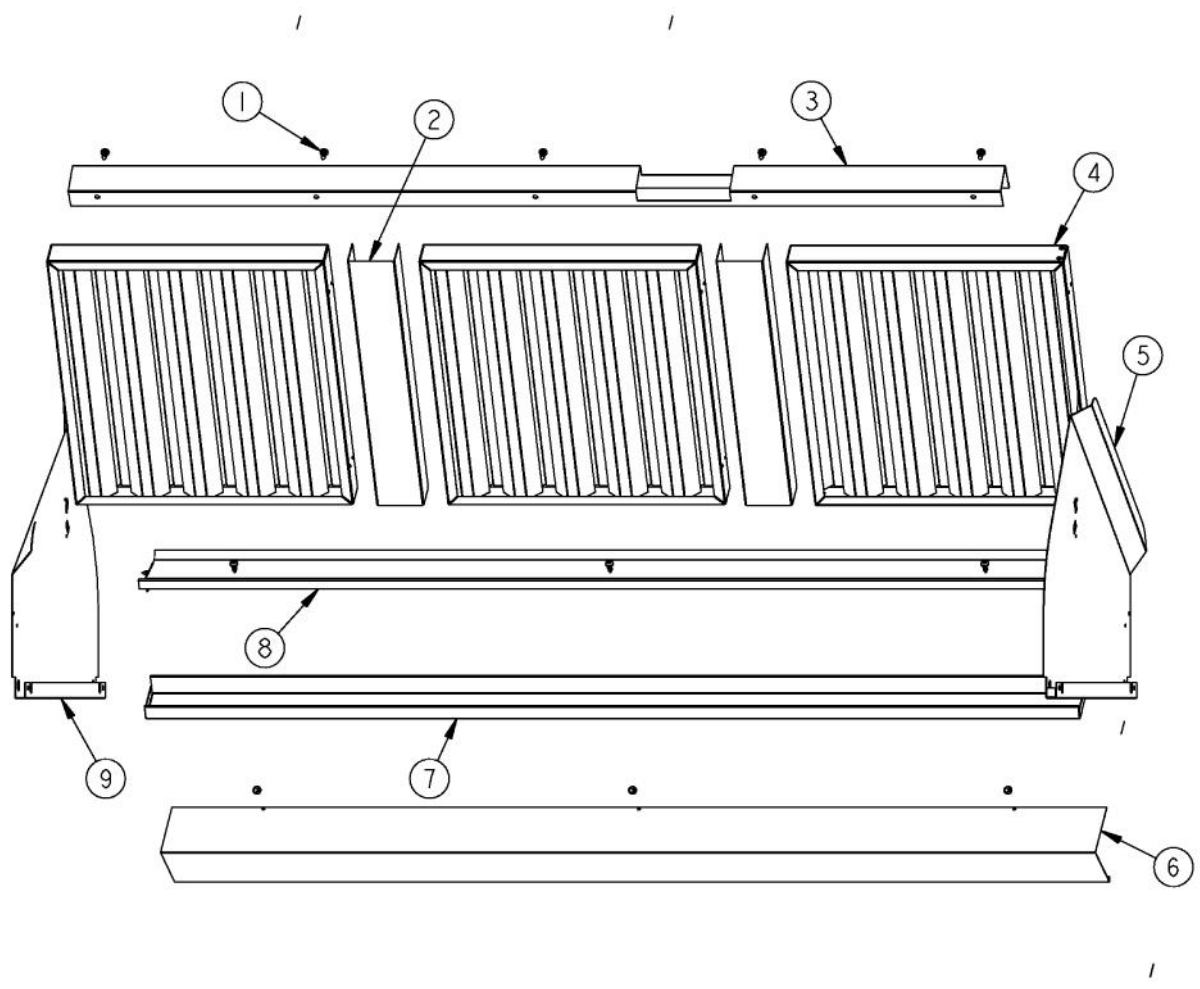

----- Manual continues below -----

Ref #	Part Number	Qty.	Description
1	A20012431	1	HEAT LAMP SUPPORT (VWH48)
2	PE070214	2	DART CLIP
3	A20011004	1	BOTTOM LIGHT SUPT (VWH/VBCV/VCWH48)
4	013549-000	5	LIGHT SOCKET (125C LEADS)
5	PE070197	1	MALE SOCKET (3 PRONG)
6	PE070196	1	FEMALE SOCKET (2 PRONG)
7	B20010208	1	CONTROL PANEL FORMED (VWH4848)
8	G31012427	2	HEAT LAMP COWLING ASSY
9	A20016143	1	HEAT LAMP LIGHT BRACKET - LH
10	A20016147	1	LIGHT SUPPORT BRACKET - LH
11	PD030059	3	TINNERMAN CLIP
12	PE040134	1	CONTROL PANEL PLATE
13	PE050048	2	FAN/LIGHT SWITCH (HOODS) EP0M11J
14	PA010071	2	LIGHT/MOTOR CONTROLLER KNOB
15	PE050050	2	HEAT LAMP SWITCH (A111B1100000)
16	PE050034	3	HALOGEN BULB 50W
17	PC040010	18	POP RIVET
18	A20016144	1	HEAT LAMP LIGHT BRACKET - RH
19	A20016148	1	LIGHT SUPT BRKT BTM (VWH)
20	PE050156	1	PRO BLOWER CONTROL
21	PD020010	1	10 X 3/8 GREEN GROUNDING SCREW
22	PE050141	1	PRO LIGHT CONTROL
23	B2003837	1	HEAT SENSOR BRKT
24	PD020087	2	10 X 1/2 PAN PH. TEK ZINC
25	A2103810	1	THERMODISC BRACKET
26	PJ030014	1	HEAT SENSOR (N.O.) 160 DEG.

Ref #	Part Number	Qty.	Description
1	PD020087	11	10 X 1/2 PAN PH. TEK ZINC
2	B2003911	2	FILTER SPACER 48 2.25 X 14
3	B20012464	1	FILTER SUPPORT BRKT (VWH48)
4	G3104046	3	BAFFLE FILTER ASSY (18 HOODS) 13.375 X 14
5	B20012488	1	I/S SIDE - RH
6	B20011021	1	FILTER SUPPORT BTM (VCWH48)
7	B2003906	1	GREASE TROUGH (VWH4848/78)
8	B20011025	1	FILTER SUPPORT TOP (VCWH48)
9	B20012489	1	I/S SIDE - LH