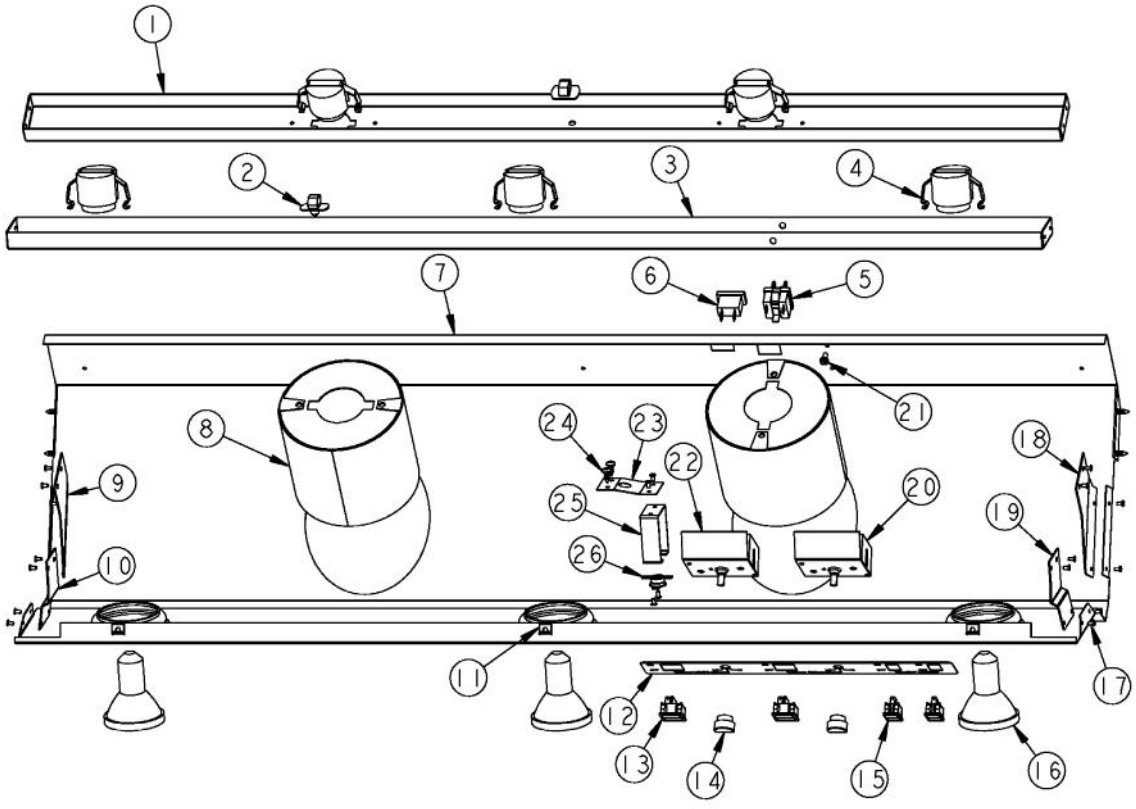

----- Manual continues below -----

Ref #	Part Number	Qty.	Description
1	A20012431	1	HEAT LAMP SUPPORT (VWH48)
2	PE070214	2	DART CLIP
3	A20011004	1	BOTTOM LIGHT SUPT (VWH/VBCV/VCWH48)
4	013549-000	5	LIGHT SOCKET (125C LEADS)
5	PE070197	1	MALE SOCKET (3 PRONG)
6	PE070196	1	FEMALE SOCKET (2 PRONG)
7	B20010208	1	CONTROL PANEL FORMED (VWH4848)
8	G31012427	2	HEAT LAMP COWLING ASSY
9	A20016143	1	HEAT LAMP LIGHT BRACKET - LH
10	A20016147	1	LIGHT SUPPORT BRACKET - LH
11	PD030059	3	TINNERMAN CLIP
12	PE040134	1	CONTROL PANEL PLATE
13	PE050048	2	FAN/LIGHT SWITCH (HOODS) EP0M11J
14	PA010071	2	LIGHT/MOTOR CONTROLLER KNOB
15	PE050050	2	HEAT LAMP SWITCH (A111B1100000)
16	PE050034	3	HALOGEN BULB 50W
17	PC040010	18	POP RIVET
18	A20016144	1	HEAT LAMP LIGHT BRACKET - RH
19	A20016148	1	LIGHT SUPT BRKT BTM (VWH)
20	PE050156	1	PRO BLOWER CONTROL
21	PD020010	1	10 X 3/8 GREEN GROUNDING SCREW
22	PE050141	1	PRO LIGHT CONTROL
23	B2003837	1	HEAT SENSOR BRKT
24	PD020087	2	10 X 1/2 PAN PH. TEK ZINC
25	A2103810	1	THERMODISC BRACKET
26	PJ030014	1	HEAT SENSOR (N.O.) 160 DEG.

Ref #	Part Number	Qty.	Description
1	PD020087	11	10 X 1/2 PAN PH. TEK ZINC
2	B2003911	2	FILTER SPACER 48 2.25 X 14
3	B20012464	1	FILTER SUPPORT BRKT (VWH48)
4	G3104046	3	BAFFLE FILTER ASSY (18 HOODS) 13.375 X 14
5	B20012488	1	I/S SIDE - RH
6	B20011021	1	FILTER SUPPORT BTM (VCWH48)
7	B2003906	1	GREASE TROUGH (VWH4848/78)
8	B20011025	1	FILTER SUPPORT TOP (VCWH48)
9	B20012489	1	I/S SIDE - LH