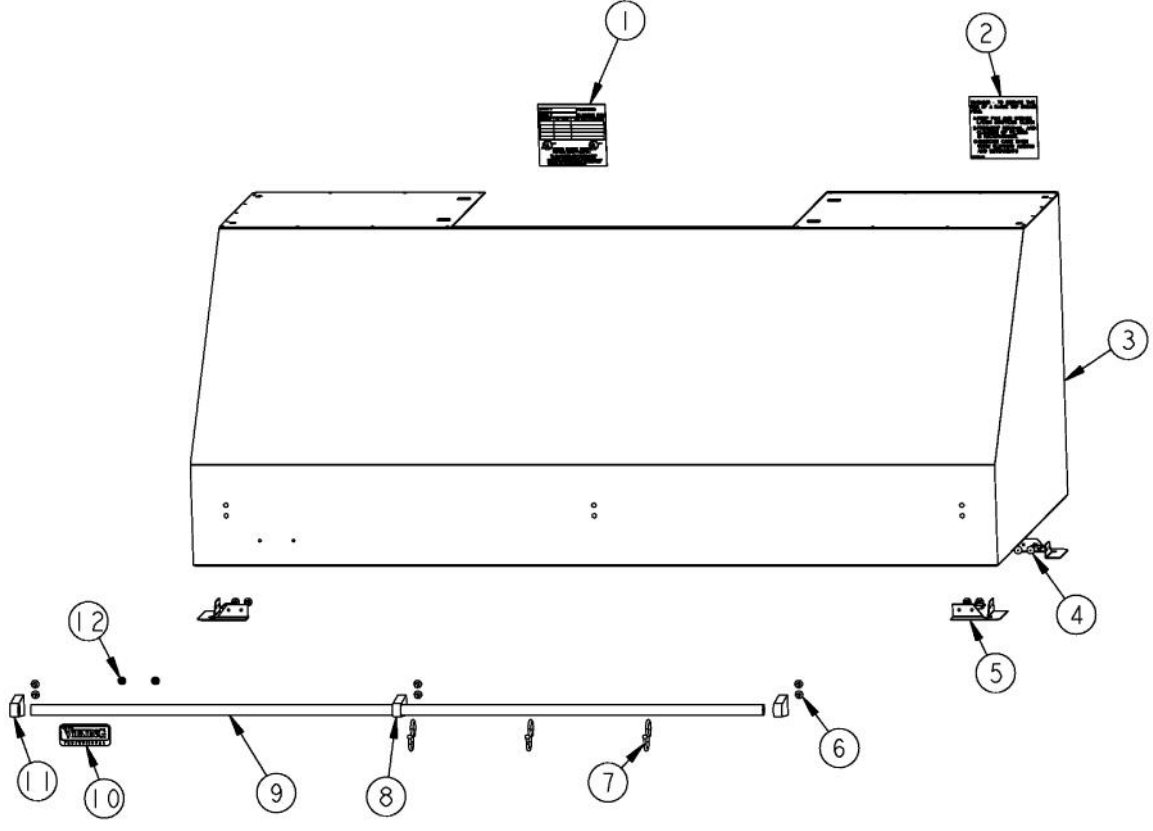

----- Manual continues below -----

Ref #	Part Number	Qty.	Description
1	A20012431	1	HEAT LAMP SUPPORT (VWH48)
2	PE070214	2	DART CLIP
3	A20011004	1	BOTTOM LIGHT SUPT (VWH/VBCV/VCWH48)
4	013549-000	5	LIGHT SOCKET (125C LEADS)
5	PE070197	1	MALE SOCKET (3 PRONG)
6	PE070196	1	FEMALE SOCKET (2 PRONG)
7	B20010208	1	CONTROL PANEL FORMED (VWH4848)
8	G31012427	2	HEAT LAMP COWLING ASSY
9	A20016143	1	HEAT LAMP LIGHT BRACKET - LH
10	A20016147	1	LIGHT SUPPORT BRACKET - LH
11	PD030059	3	TINNERMAN CLIP
12	PE040134	1	CONTROL PANEL PLATE
13	PE050048	2	FAN/LIGHT SWITCH (HOODS) EP0M11J
14	PA010071	2	LIGHT/MOTOR CONTROLLER KNOB
15	PE050050	2	HEAT LAMP SWITCH (A111B1100000)
16	PE050034	3	HALOGEN BULB 50W
17	PC040010	18	POP RIVET
18	A20016144	1	HEAT LAMP LIGHT BRACKET - RH
19	A20016148	1	LIGHT SUPT BRKT BTM (VWH)
20	PE050156	1	PRO BLOWER CONTROL
21	PD020010	1	10 X 3/8 GREEN GROUNDING SCREW
22	PE050141	1	PRO LIGHT CONTROL
23	B2003837	1	HEAT SENSOR BRKT
24	PD020087	2	10 X 1/2 PAN PH. TEK ZINC
25	A2103810	1	THERMODISC BRACKET
26	PJ030014	1	HEAT SENSOR (N.O.) 160 DEG.

Ref #	Part Number	Qty.	Description
1	PD020087	11	10 X 1/2 PAN PH. TEK ZINC
2	B2003911	2	FILTER SPACER 48 2.25 X 14
3	B20012464	1	FILTER SUPPORT BRKT (VWH48)
4	G3104046	3	BAFFLE FILTER ASSY (18 HOODS) 13.375 X 14
5	B20012488	1	I/S SIDE - RH
6	B20011021	1	FILTER SUPPORT BTM (VCWH48)
7	B2003906	1	GREASE TROUGH (VWH4848/78)
8	B20011025	1	FILTER SUPPORT TOP (VCWH48)
9	B20012489	1	I/S SIDE - LH