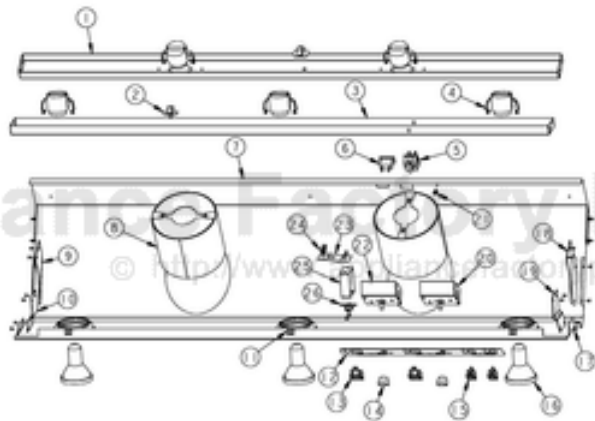

[Find Your VIKING Range Hoods Parts - Select From 411 Models](#)

----- Manual continues below -----