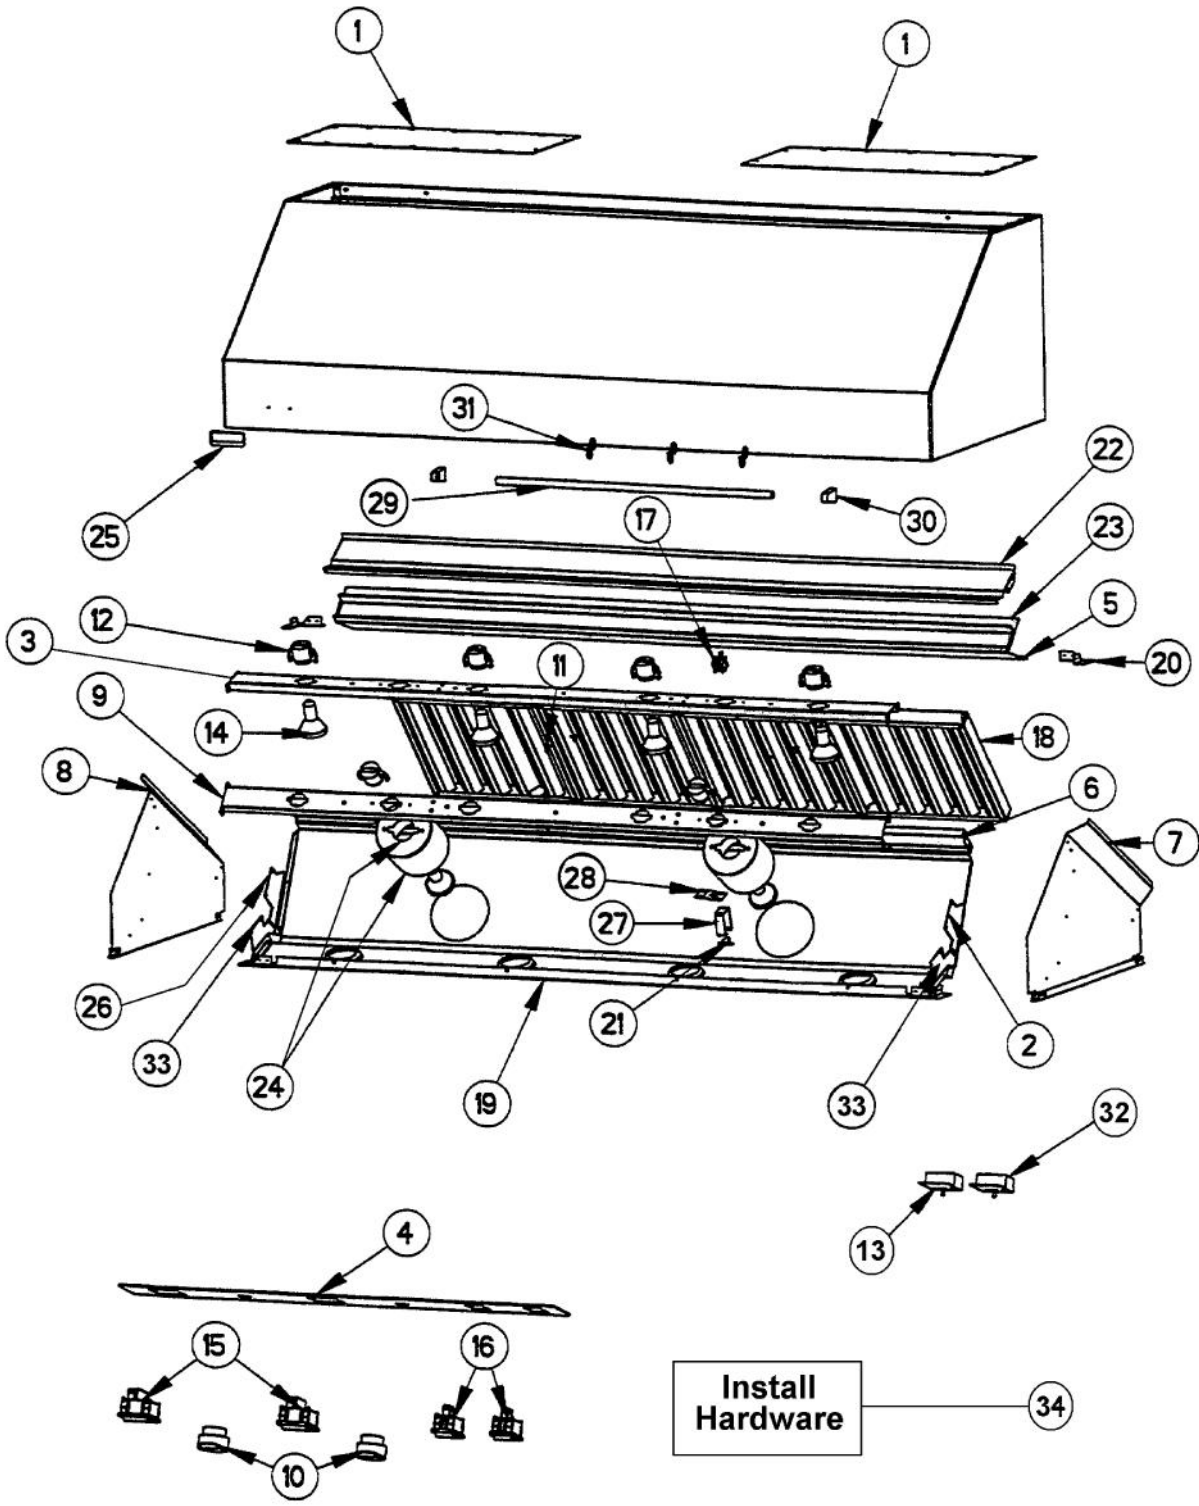

----- Manual continues below -----

Ref #	Part Number	Qty.	Description
1	G30013928		HOOD TOP ASSY (VWH4848/78)
2	A20010249		LIGHT SUPPORT BRACKET - RH
3	A2003889		COWLING BRKT
4	PE040134		CONTROL PANEL PLATE
5	B2004017		HOOD FILTER SUPT BTM (VWH4848/4878)
	B20011021		FILTER SUPPORT BTM (VCWH48)
6	B2003903		CTRL PAN TOP (VWH4848)
7	B2003989		HOOD I/S SIDE LH (27 DEEP)
	B20012493		I/S SIDE -LH
8	B2003988		HOOD I/S SIDE RH (27 DEEP)
	B20012492		I/S SIDE - RH
9	A20012431		HEAT LAMP SUPPORT (VWH48)
10	PA010071		LIGHT/MOTOR CONTROLLER KNOB
11	PD010037		NO.10-24 WELD STUD (PART OF ITEM NO. 1)
12	PE050032		LIGHT SOCKET, (571V)
13	PE050141		PRO LIGHT CONTROL
14	PE050034		HALOGEN BULB 50W
15	PE050048		FAN/LIGHT SWITCH (HOODS) EP0M11J
16	PE050050		HEAT LAMP SWITCH (A111B1100000)
17	PE070197		MALE SOCKET (3 PRONG)
NI	PE070196		FEMALE SOCKET (2 PRONG)
18	G3104046		BAFFLE FILTER ASSY (18 HOODS) 13.375 X 14
19	B2004015		CTRL PAN FORMED (VWH4878)
	B20010215		CONTROL PANEL FORMED (VWH4878)
20	A2003817		CORNER BRACKET
21	PJ030014		HEAT SENSOR (N.O.) 160 DEG.
22	B2004009		HOOD FILTER SUPT TOP (VWH4278)
23	B2003906		GREASE TROUGH (VWH4848/78)
24	B2003888		HEAT LAMP COWLING (18 HIGH HOODS)
NI	PD020004		10X3/8PH.HD.TYPE 25 REPL PD040125
NI	PC040010		POP RIVET
NI	PD020010		10 X 3/8 GREEN GROUNDING SCREW
NI	PD030044		10-24 KEPS NUT SS
NI	PD020009		10 X 1 PH. HD. PAN HD. SMS
NI	B2003911		FILTER SPACER 48 2.25 X 14
NI	PD030059		TINNERMAN CLIP
25	PE010142		3 LOGO XBKXXCHROME
	PE010143		3 LOGO BK/BR
	PE010144		3 LOGO XWHXCHROME
	PE010145		LOGO - WH / BR
NI	PD030006		CAPPED WASHER PAL NUT
26	A20010250		BOTTOM LIGHT SUPPORT BRACKET - LH
27	A2003810		THERMODISC BRACKET
28	B2003837		HEAT SENSOR BRKT
29	PE030066		48 ACCESSORY RAIL SS
	PE030067		48 ACCESSORY RAIL BR
NI	PE030052		SUPPORT TUBE, HOLE THROUGH
	PE030053		MIDDLE RAIL SUPPORT - BR
30	PE030054		END CAP - SS
	PE030055		END CAP - BR
31	PE030076		CHROME S HOOKS REPL PV100012SS
	PE030077		BR `S` HOOKS REPL PV100012BR
NI	J4003912		WIRING HARNESS (VWH4848)
32	PE050156		PRO BLOWER CONTROL
33	A20011005		BOTTOM LIGHT SUPT BRKT (VWH/BCV/VCWH)
34	PD030010		NO.10-24 KEPS NUT
	PD020009		INSTALLATION HARDWARE - QTY. 4 10 X 1 PH. HD. PAN HD. SMS INSTALLATION HARDWARE - QTY. 6