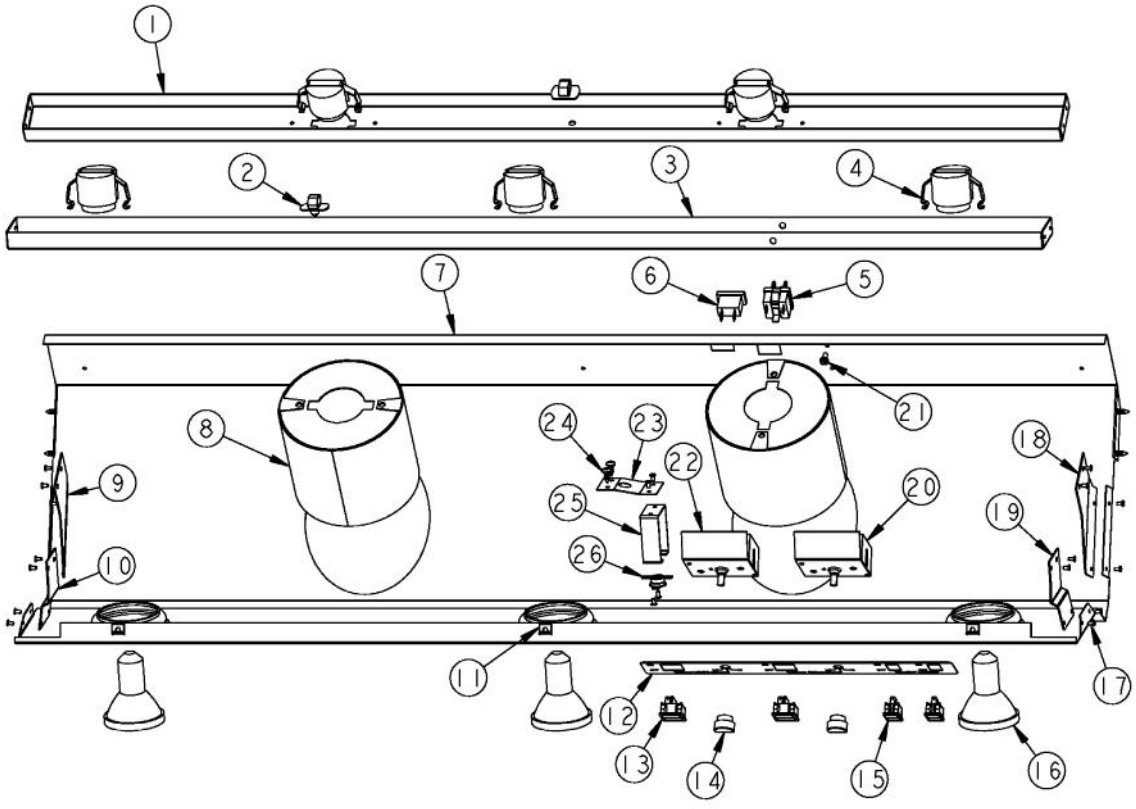

----- Manual continues below -----

Ref #	Part Number	Qty.	Description
1	A20012431	1	HEAT LAMP SUPPORT (VWH48)
2	PE070214	2	DART CLIP
3	A20011004	1	BOTTOM LIGHT SUPT (VWH/VBCV/VCWH48)
4	013549-000	5	LIGHT SOCKET (125C LEADS)
5	PE070197	1	MALE SOCKET (3 PRONG)
6	PE070196	1	FEMALE SOCKET (2 PRONG)
7	B20010215	1	CONTROL PANEL FORMED (VWH4878)
8	G31012427	2	HEAT LAMP COWLING ASSY
9	A20016143	1	HEAT LAMP LIGHT BRACKET - LH
10	A20010250	1	BOTTOM LIGHT SUPPORT BRACKET - LH
11	PD030059	2	TINNERMAN CLIP
12	PE040134	1	CONTROL PANEL PLATE
13	PE050048	2	FAN/LIGHT SWITCH (HOODS) EP0M11J
14	PA010071	2	LIGHT/MOTOR CONTROLLER KNOB
15	PE050050	1	HEAT LAMP SWITCH (A111B1100000)
16	PE050034	3	HALOGEN BULB 50W
17	PC040010	18	POP RIVET
18	A20016144	1	HEAT LAMP LIGHT BRACKET - RH
19	A20010249	1	LIGHT SUPPORT BRACKET - RH
20	PE050156	1	PRO BLOWER CONTROL
21	PD020010	1	10 X 3/8 GREEN GROUNDING SCREW
22	PE050141	1	PRO LIGHT CONTROL
23	B2003837	1	HEAT SENSOR BRKT
24	PD020087	2	10 X 1/2 PAN PH. TEK ZINC
25	A2103810	1	THERMODISC BRACKET
26	PJ030014	1	HEAT SENSOR (N.O.) 160 DEG.

Ref #	Part Number	Qty.	Description
1	PD020087	11	10 X 1/2 PAN PH. TEK ZINC
2	B2003911	2	FILTER SPACER 48 2.25 X 14
3	B20012464	1	FILTER SUPPORT BRKT (VWH48)
4	G3104046	3	BAFFLE FILTER ASSY (18 HOODS) 13.375 X 14
5	B20012492	1	I/S SIDE - RH
6	B20011021	1	FILTER SUPPORT BTM (VCWH48)
7	B2003906	1	GREASE TROUGH (VWH4848/78)
8	B20011028	1	FILTER SUPPORT TOP
9	B20012493	1	I/S SIDE -LH