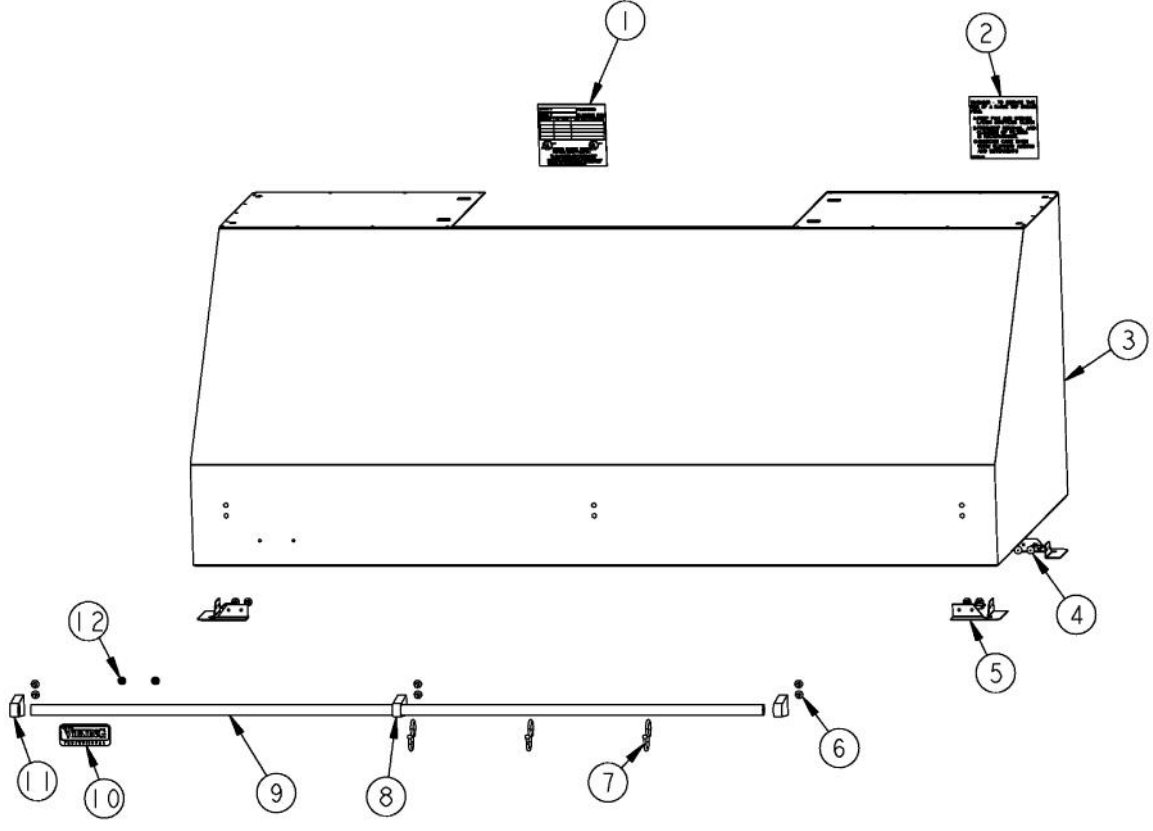

----- Manual continues below -----

Ref #	Part Number	Qty.	Description
1	A20012431	1	HEAT LAMP SUPPORT (VWH48)
2	PE070214	2	DART CLIP
3	A20011004	1	BOTTOM LIGHT SUPT (VWH/VBCV/VCWH48)
4	013549-000	5	LIGHT SOCKET (125C LEADS)
5	PE070197	1	MALE SOCKET (3 PRONG)
6	PE070196	1	FEMALE SOCKET (2 PRONG)
7	B20010215	1	CONTROL PANEL FORMED (VWH4878)
8	G31012427	2	HEAT LAMP COWLING ASSY
9	A20016143	1	HEAT LAMP LIGHT BRACKET - LH
10	A20010250	1	BOTTOM LIGHT SUPPORT BRACKET - LH
11	PD030059	2	TINNERMAN CLIP
12	PE040134	1	CONTROL PANEL PLATE
13	PE050048	2	FAN/LIGHT SWITCH (HOODS) EP0M11J
14	PA010071	2	LIGHT/MOTOR CONTROLLER KNOB
15	PE050050	1	HEAT LAMP SWITCH (A111B1100000)
16	PE050034	3	HALOGEN BULB 50W
17	PC040010	18	POP RIVET
18	A20016144	1	HEAT LAMP LIGHT BRACKET - RH
19	A20010249	1	LIGHT SUPPORT BRACKET - RH
20	PE050156	1	PRO BLOWER CONTROL
21	PD020010	1	10 X 3/8 GREEN GROUNDING SCREW
22	PE050141	1	PRO LIGHT CONTROL
23	B2003837	1	HEAT SENSOR BRKT
24	PD020087	2	10 X 1/2 PAN PH. TEK ZINC
25	A2103810	1	THERMODISC BRACKET
26	PJ030014	1	HEAT SENSOR (N.O.) 160 DEG.

Ref #	Part Number	Qty.	Description
1	PD020087	11	10 X 1/2 PAN PH. TEK ZINC
2	B2003911	2	FILTER SPACER 48 2.25 X 14
3	B20012464	1	FILTER SUPPORT BRKT (VWH48)
4	G3104046	3	BAFFLE FILTER ASSY (18 HOODS) 13.375 X 14
5	B20012492	1	I/S SIDE - RH
6	B20011021	1	FILTER SUPPORT BTM (VCWH48)
7	B2003906	1	GREASE TROUGH (VWH4848/78)
8	B20011028	1	FILTER SUPPORT TOP
9	B20012493	1	I/S SIDE -LH