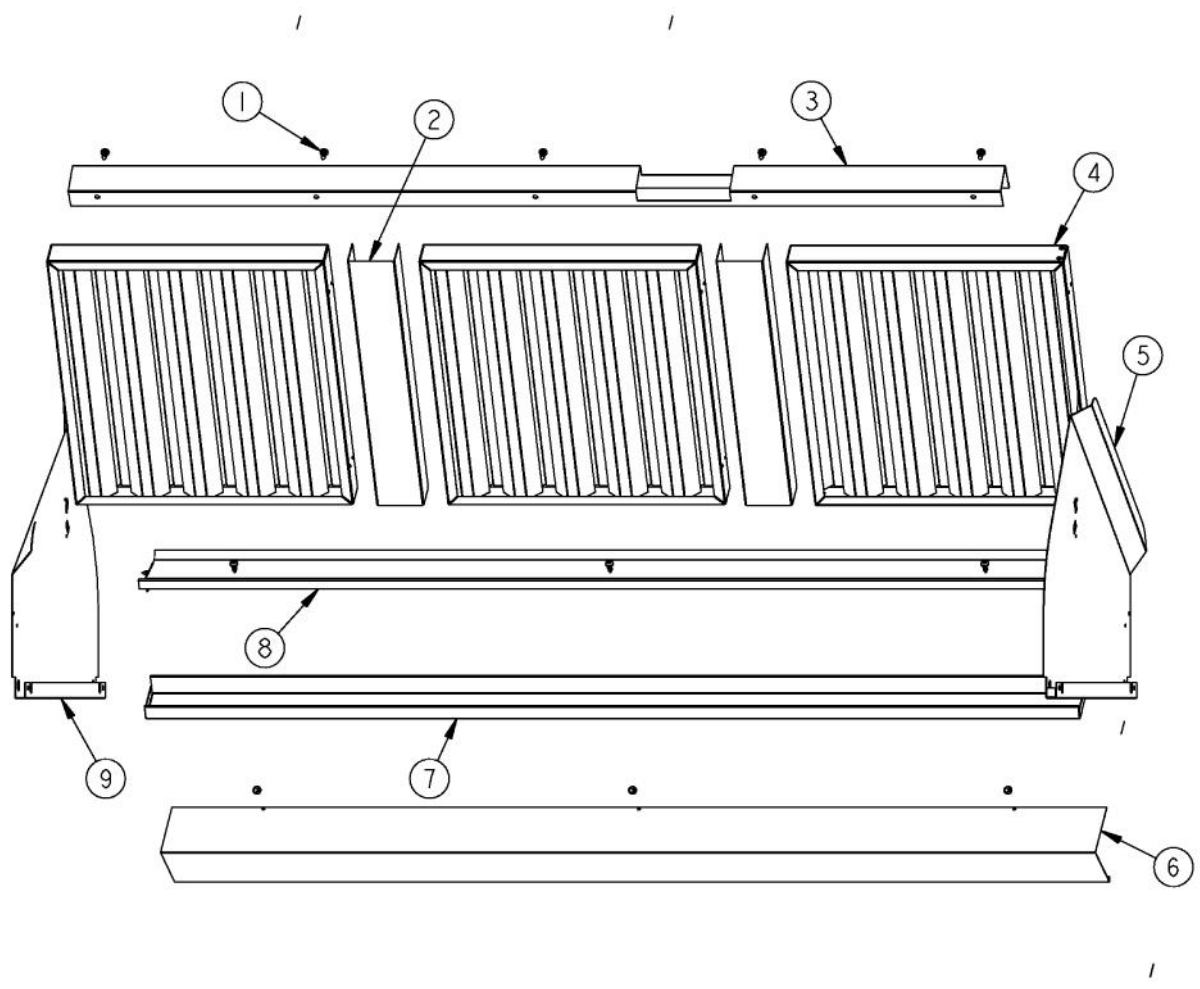

----- Manual continues below -----

Ref #	Part Number	Qty.	Description
1	A20012431	1	HEAT LAMP SUPPORT (VWH48)
2	PE070214	2	DART CLIP
3	A20011004	1	BOTTOM LIGHT SUPT (VWH/VBCV/VCWH48)
4	013549-000	5	LIGHT SOCKET (125C LEADS)
5	PE070197	1	MALE SOCKET (3 PRONG)
6	PE070196	1	FEMALE SOCKET (2 PRONG)
7	B20010215	1	CONTROL PANEL FORMED (VWH4878)
8	G31012427	2	HEAT LAMP COWLING ASSY
9	A20016143	1	HEAT LAMP LIGHT BRACKET - LH
10	A20010250	1	BOTTOM LIGHT SUPPORT BRACKET - LH
11	PD030059	2	TINNERMAN CLIP
12	PE040134	1	CONTROL PANEL PLATE
13	PE050048	2	FAN/LIGHT SWITCH (HOODS) EP0M11J
14	PA010071	2	LIGHT/MOTOR CONTROLLER KNOB
15	PE050050	1	HEAT LAMP SWITCH (A111B1100000)
16	PE050034	3	HALOGEN BULB 50W
17	PC040010	18	POP RIVET
18	A20016144	1	HEAT LAMP LIGHT BRACKET - RH
19	A20010249	1	LIGHT SUPPORT BRACKET - RH
20	PE050156	1	PRO BLOWER CONTROL
21	PD020010	1	10 X 3/8 GREEN GROUNDING SCREW
22	PE050141	1	PRO LIGHT CONTROL
23	B2003837	1	HEAT SENSOR BRKT
24	PD020087	2	10 X 1/2 PAN PH. TEK ZINC
25	A2103810	1	THERMODISC BRACKET
26	PJ030014	1	HEAT SENSOR (N.O.) 160 DEG.

Ref #	Part Number	Qty.	Description
1	PD020087	11	10 X 1/2 PAN PH. TEK ZINC
2	B2003911	2	FILTER SPACER 48 2.25 X 14
3	B20012464	1	FILTER SUPPORT BRKT (VWH48)
4	G3104046	3	BAFFLE FILTER ASSY (18 HOODS) 13.375 X 14
5	B20012492	1	I/S SIDE - RH
6	B20011021	1	FILTER SUPPORT BTM (VCWH48)
7	B2003906	1	GREASE TROUGH (VWH4848/78)
8	B20011028	1	FILTER SUPPORT TOP
9	B20012493	1	I/S SIDE -LH