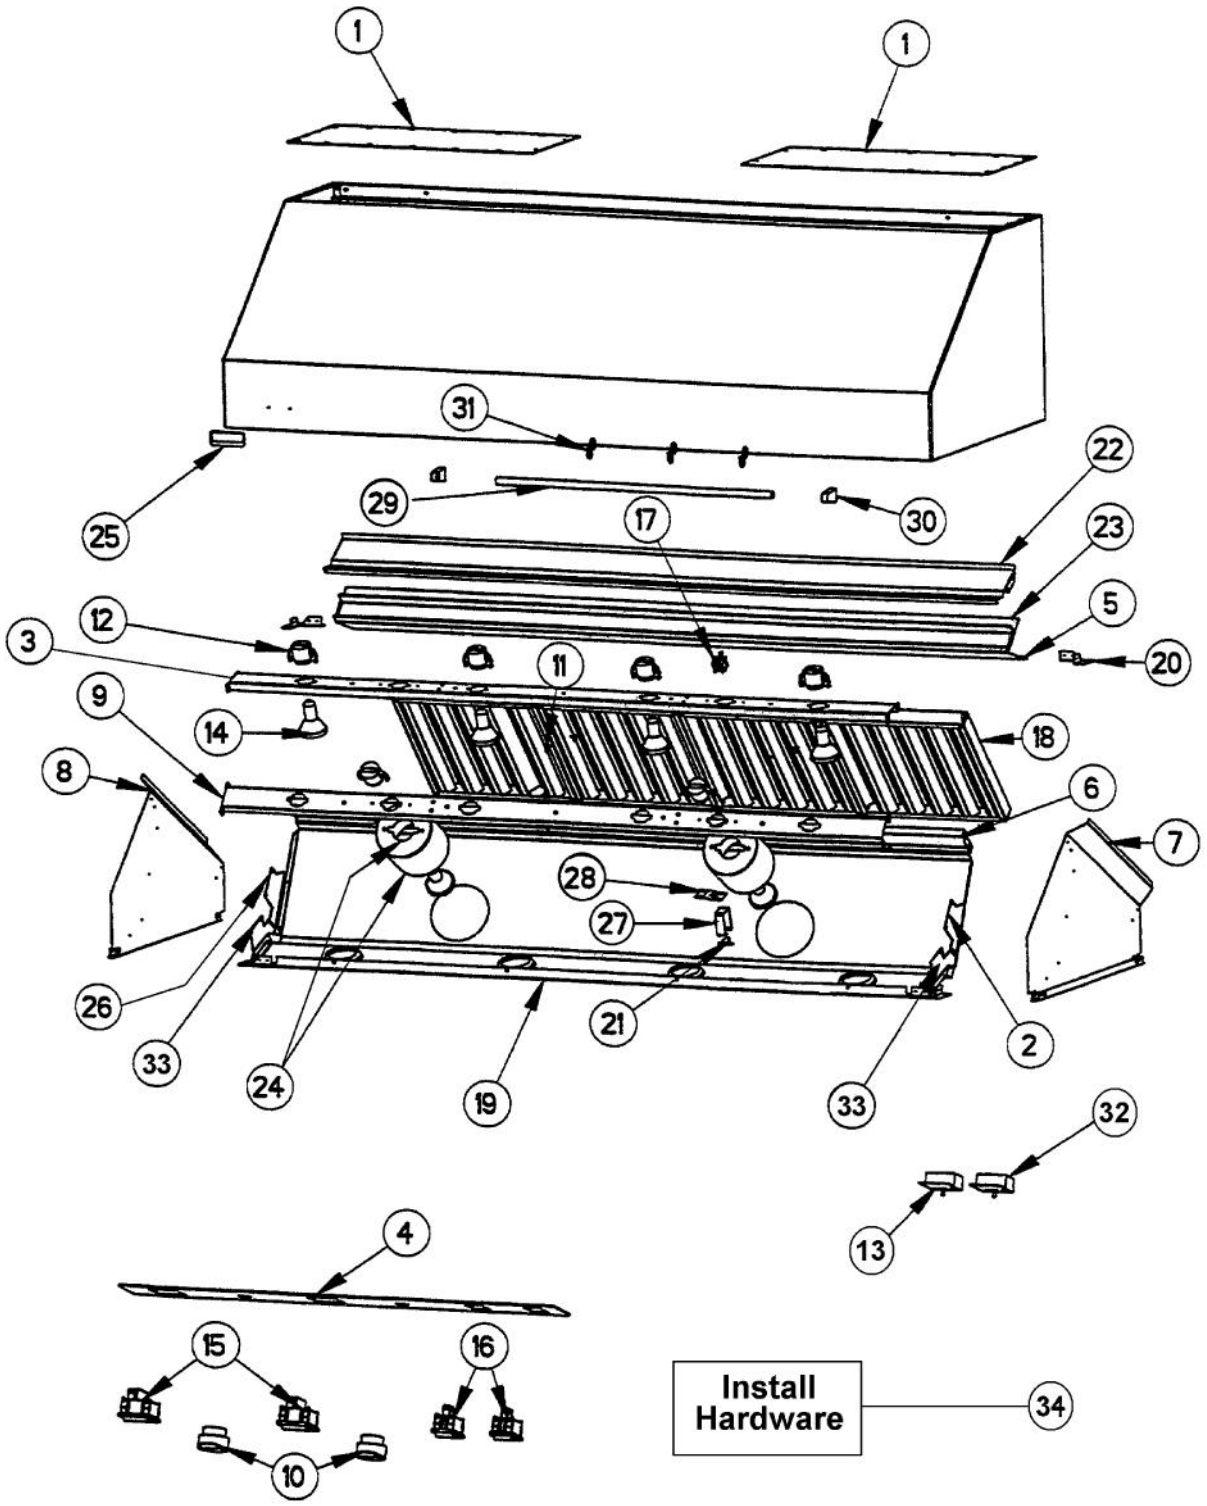

----- Manual continues below -----

Ref #	Part Number	Qty.	Description
1	G30013928SS		HOOD TOP ASSY XSSX (VWH48T)
2	N/A		HEAT SHIELD - MUST ORDER ITEM NO. 11
3	B20011004		BTM LIGHT SUPPORT (VWH48T)
4	PE040131		CTRL PNL GRPH REPL (30/3610 36/4208)
5	B2004017		HOOD FILTER SUPT BTM (VWH4848/4878)
	B20011021		FILTER SUPPORT BTM (VCWH48)
6	N/A		HEAT SHIELD - MUST ORDER ITEM NO. 11
7	B20010222		LH I/S SIDE (78 SERIES VWH)
	B20012493		I/S SIDE -LH
8	B20010221		RH I/S SIDE (78 SERIES VWH)
	B20012942		INSIDE PANEL - RH (AFTER 2/21/05)
9	N/A		HEAT SHIELD - MUST ORDER ITEM NO. 11
10	PA010071		LIGHT/MOTOR CONTROLLER KNOB
11	PD010037		NO.10-24 WELD STUD (PART OF ITEM NO. 1)
12	PE050032		LIGHT SOCKET, (571V)
13	PE050141		PRO LIGHT CONTROL
14	PE050034		HALOGEN BULB 50W
15	PE050048		FAN/LIGHT SWITCH (HOODS) EP0M11J
16	N/A		HEAT SHIELD - MUST ORDER ITEM NO. 11
17	PE070197		MALE SOCKET (3 PRONG)
NI	PE070196		FEMALE SOCKET (2 PRONG)
18	G31010258		OUTDOOR BAFFLE FILTER ASSEMBLY (VWH T)
19	B20010252		CONTROL PANEL FORMED (VWH4878T)
20	B2003817		SS CORNER BRCKETS (VWH T)
21	PJ030014		HEAT SENSOR (N.O.) 160 DEG.
22	B2004009		HOOD FILTER SUPT TOP (VWH4278)
	B20011025		FILTER SUPPORT TOP (VCWH48)
23	B2003906		GREASE TROUGH (VWH4848/78)
24	N/A		HEAT SHIELD - MUST ORDER ITEM NO. 11
NI	PD020055		NO.10 X 1/2 PAN PHIL. TEK. SS
NI	PC040014		POP RIVOT-SS42 SS
NI	PD020010		10 X 3/8 GREEN GROUNDING SCREW
NI	PD030044		10-24 KEPS NUT SS
NI	PD020080		NO.10 X 1 PH. TRUSS SMS XSSX(AD1820)
NI	B2003911		FILTER SPACER 48 2.25 X 14
NI	PD030059		TINNERMAN CLIP
25	PE010142		3 LOGO XBKXXCHROME
	PE010143		3 LOGO BK/BR
	PE010144		3 LOGO XWHXCHROME
	PE010145		LOGO - WH / BR
NI	PD030006		CAPPED WASHER PAL NUT
26	N/A		HEAT SHIELD - MUST ORDER ITEM NO. 11
27	B2003810		SS THERMODISC BRKT (VWHT)
NI	PE030052		SUPPORT TUBE, HOLE THROUGH
	PE030053		MIDDLE RAIL SUPPORT - BR
NI	PE070526		VWH4878T -- WIRING HARNESS
28	N/A		HEAT SHIELD - MUST ORDER ITEM NO. 11
29	PE030066		48 ACCESSORY RAIL SS
	PE030067		48 ACCESSORY RAIL BR
30	PE030054		END CAP - SS
	PE030055		END CAP - BR
31	PE030076		CHROME S HOOKS REPL PV100012SS
	PE030077		BR `S` HOOKS REPL PV100012BR
32	PE050156		PRO BLOWER CONTROL
33	B20011005		LIGHT SUPPORT BRTK XSSX (VWH60T)
34	PD030010		NO.10-24 KEPS NUT
	PD020009		INSTALLATION HARDWARE - QTY. 4 10 X 1 PH. HD. PAN HD. SMS INSTALLATION HARDWARE - QTY. 6