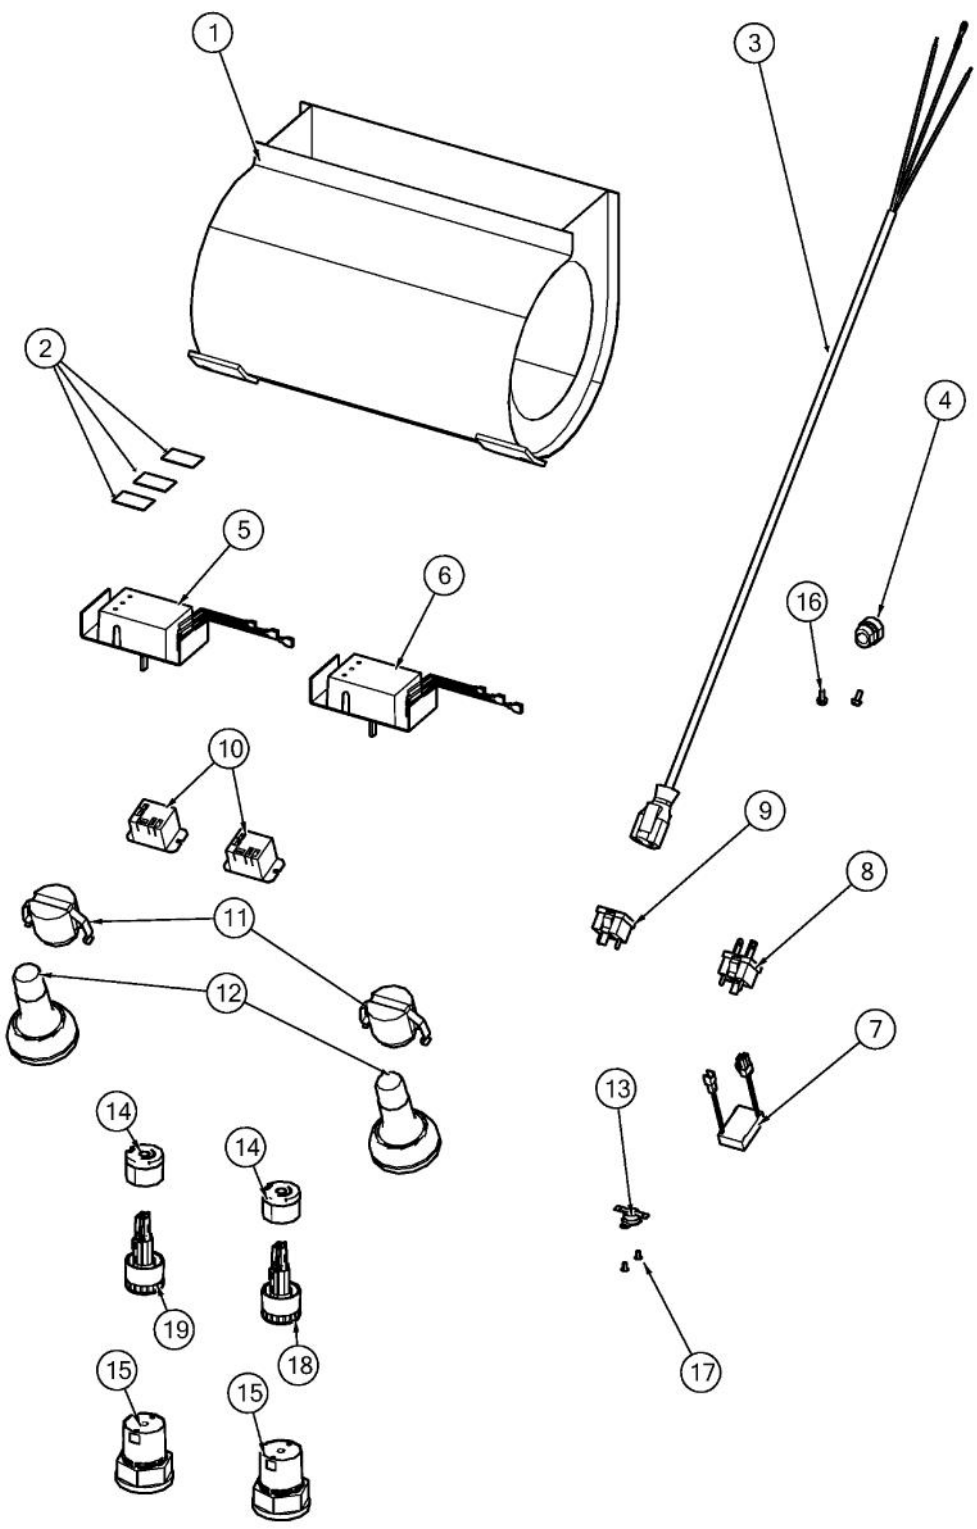

This Owner's Manual is provided and hosted by [Appliance Factory Parts](#).

VIKING VWH53012 Owner's Manual

[Shop genuine replacement parts for VIKING VWH53012](#)

[Find Your VIKING Range Hoods Parts - Select From 411 Models](#)

----- Manual continues below -----

Ref #	Part Number	Qty.	Description
1	043745-000	1	FILTER, BACK, SPACER
2	G31010264	2	FILTER ASSEMBLY (VWH30/3610) 12.875 X 12.5
3	043704-000	1	PANEL, HOOD, IS, RH
4	043703-000	1	PANEL, HOOD, IS, LH
5	043738-000	1	FILTER, SPRT
6	044582-000	2	SPACER, FLTR
7	043700-000	1	PANEL, CTRL, HOOD, 30
8	PD020087	18	10 X 1/2 PAN PH. TEK ZINC
9	045696-000	1	BRACKET, TSTAT, 12 HIGH HOODS
10	043705-000	2	SUPPORT, LT
11	043160-000	2	SUPPORT, SW
12	PC040010	8	POP RIVET
13	046821-000	10	8 X 1/4 AB, PH PAN HD S/M/S Z/P

Ref #	Part Number	Qty.	Description
1	PM010045	1	3 1/4 X 10 RECT. TO 7 DIA(TRANS)
2	PE050043	1	DAMPER/TRANSITION 460 CFM 97006078
3	PE010142	1	3 LOGO XBKXXCHROME
4	PD030059	2	TINNERMAN CLIP
5	046654-000	1	INSTALL FASTENER KIT
NI	PD030006	2	CAPPED WASHER PAL NUT

Ref #	Part Number	Qty.	Description
1	PE050042	1	BLOWER INT 460 CFM 97007542
2	046408-000	3	STRIP, TAPE- 1.250 X .750
3	039680-000	1	CORD, PWR, SUPPLY, VNT HD
4	PE070204	1	HEYCO STRAIN RELIEF - 7-P2
5	043269-000	1	SWITCH, FAN ASSY
6	043270-000	1	SWITCH, LT ASSY
7	045647-000	1	AC/DC CONVERTER, POWERLINE
8	PE070197	1	MALE SOCKET (3 PRONG)
9	PE070541	1	3-PRONG FEMALE SOCKET
10	045078-000	2	RELAY, PWR, MINI, 30 AMP
11	PE050032	2	LIGHT SOCKET, (571V)
12	045062-000	2	BULB, LED LIGHT
13	PJ030014	1	HEAT SENSOR (N.O.) 160 DEG.
14	044954-000	2	RING, LED, LIGHT ASSY
15	044956-000	2	HOUSING, KNOB ASSY
16	PD020010	2	10 X 3/8 GREEN GROUNDING SCREW
17	PC040010	2	POP RIVET
18	044960-000	1	KNOB, SW, LIGHT
19	044959-000	1	KNOB, SW, FAN (H+S V5211 019 206 005)?
NI	045952-000	1	HARNESS, W, 12H HOOD, 30/36
NI	046354-000	1	HARNESS, JMPR, P.S.-RELAY-LED