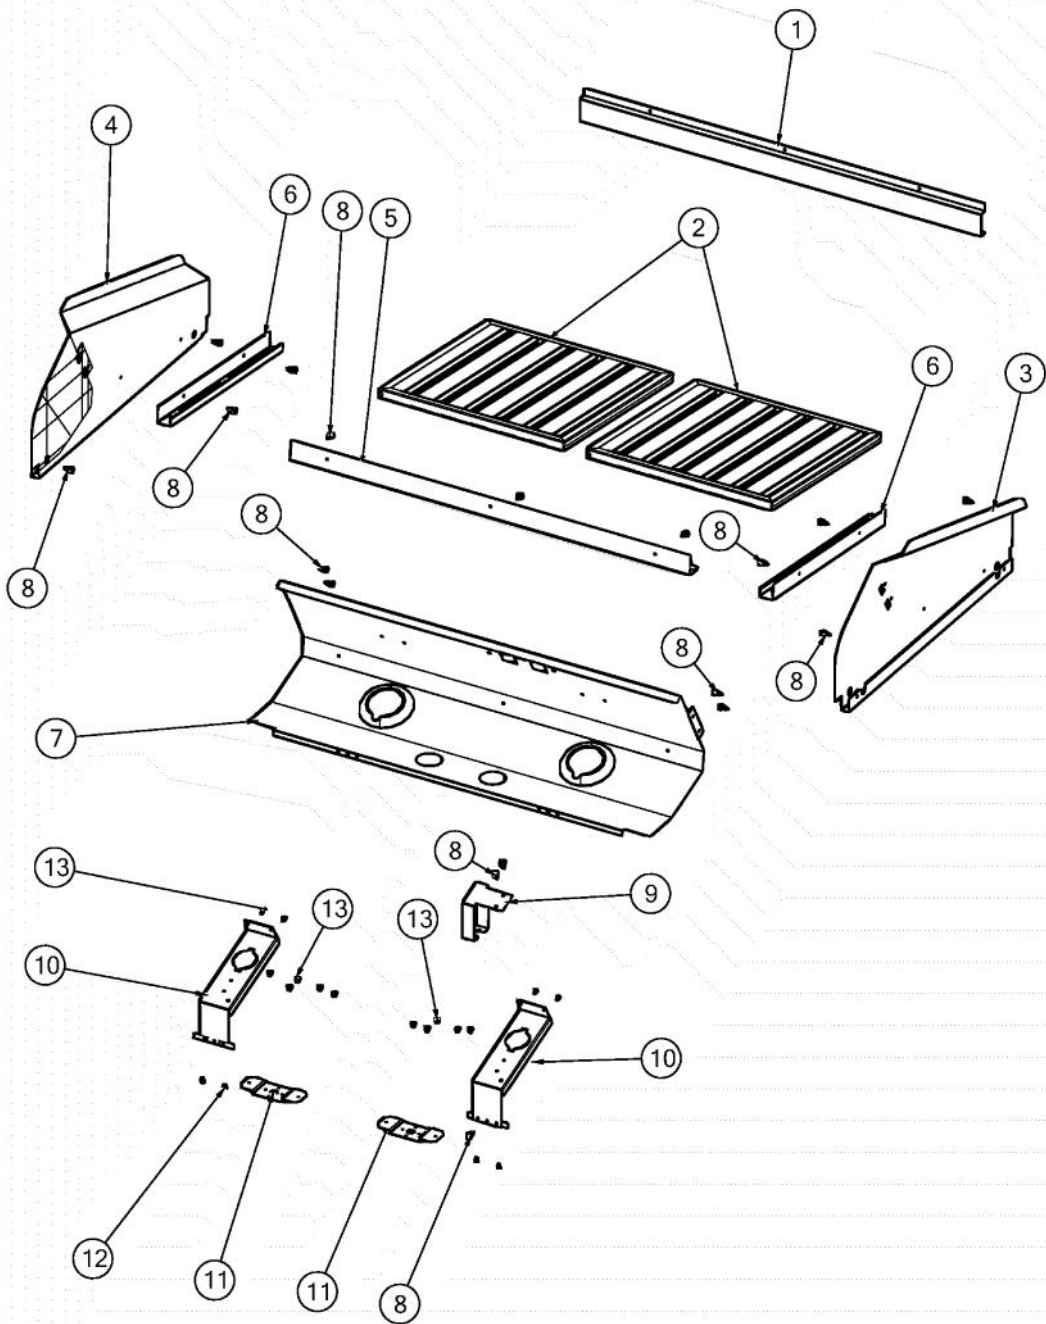

This Owner's Manual is provided and hosted by [Appliance Factory Parts](#).

VIKING VWH53012 Owner's Manual

[Shop genuine replacement parts for VIKING VWH53012](#)

[Find Your VIKING Range Hoods Parts - Select From 411 Models](#)

----- Manual continues below -----

Ref #	Part Number	Qty.	Description
1	043745-000	1	FILTER, BACK, SPACER
2	G31010264	2	FILTER ASSEMBLY (VWH30/3610) 12.875 X 12.5
3	043704-000	1	PANEL, HOOD, IS, RH
4	043703-000	1	PANEL, HOOD, IS, LH
5	043738-000	1	FILTER, SPRT
6	044582-000	2	SPACER, FLTR
7	043700-000	1	PANEL, CTRL, HOOD, 30
8	PD020087	18	10 X 1/2 PAN PH. TEK ZINC
9	045696-000	1	BRACKET, TSTAT, 12 HIGH HOODS
10	043705-000	2	SUPPORT, LT
11	043160-000	2	SUPPORT, SW
12	PC040010	8	POP RIVET
13	046821-000	10	8 X 1/4 AB, PH PAN HD S/M/S Z/P

Ref #	Part Number	Qty.	Description
1	PM010045	1	3 1/4 X 10 RECT. TO 7 DIA(TRANS)
2	PE050043	1	DAMPER/TRANSITION 460 CFM 97006078
3	PE010142	1	3 LOGO XBKXXCHROME
4	PD030059	2	TINNERMAN CLIP
5	046654-000	1	INSTALL FASTENER KIT
NI	PD030006	2	CAPPED WASHER PAL NUT

Ref #	Part Number	Qty.	Description
1	PE050042	1	BLOWER INT 460 CFM 97007542
2	046408-000	3	STRIP, TAPE- 1.250 X .750
3	039680-000	1	CORD, PWR, SUPPLY, VNT HD
4	PE070204	1	HEYCO STRAIN RELIEF - 7-P2
5	043269-000	1	SWITCH, FAN ASSY
6	043270-000	1	SWITCH, LT ASSY
7	045647-000	1	AC/DC CONVERTER, POWERLINE
8	PE070197	1	MALE SOCKET (3 PRONG)
9	PE070541	1	3-PRONG FEMALE SOCKET
10	045078-000	2	RELAY, PWR, MINI, 30 AMP
11	PE050032	2	LIGHT SOCKET, (571V)
12	045062-000	2	BULB, LED LIGHT
13	PJ030014	1	HEAT SENSOR (N.O.) 160 DEG.
14	044954-000	2	RING, LED, LIGHT ASSY
15	044956-000	2	HOUSING, KNOB ASSY
16	PD020010	2	10 X 3/8 GREEN GROUNDING SCREW
17	PC040010	2	POP RIVET
18	044960-000	1	KNOB, SW, LIGHT
19	044959-000	1	KNOB, SW, FAN (H+S V5211 019 206 005)?
NI	045952-000	1	HARNESS, W, 12H HOOD, 30/36
NI	046354-000	1	HARNESS, JMPR, P.S.-RELAY-LED