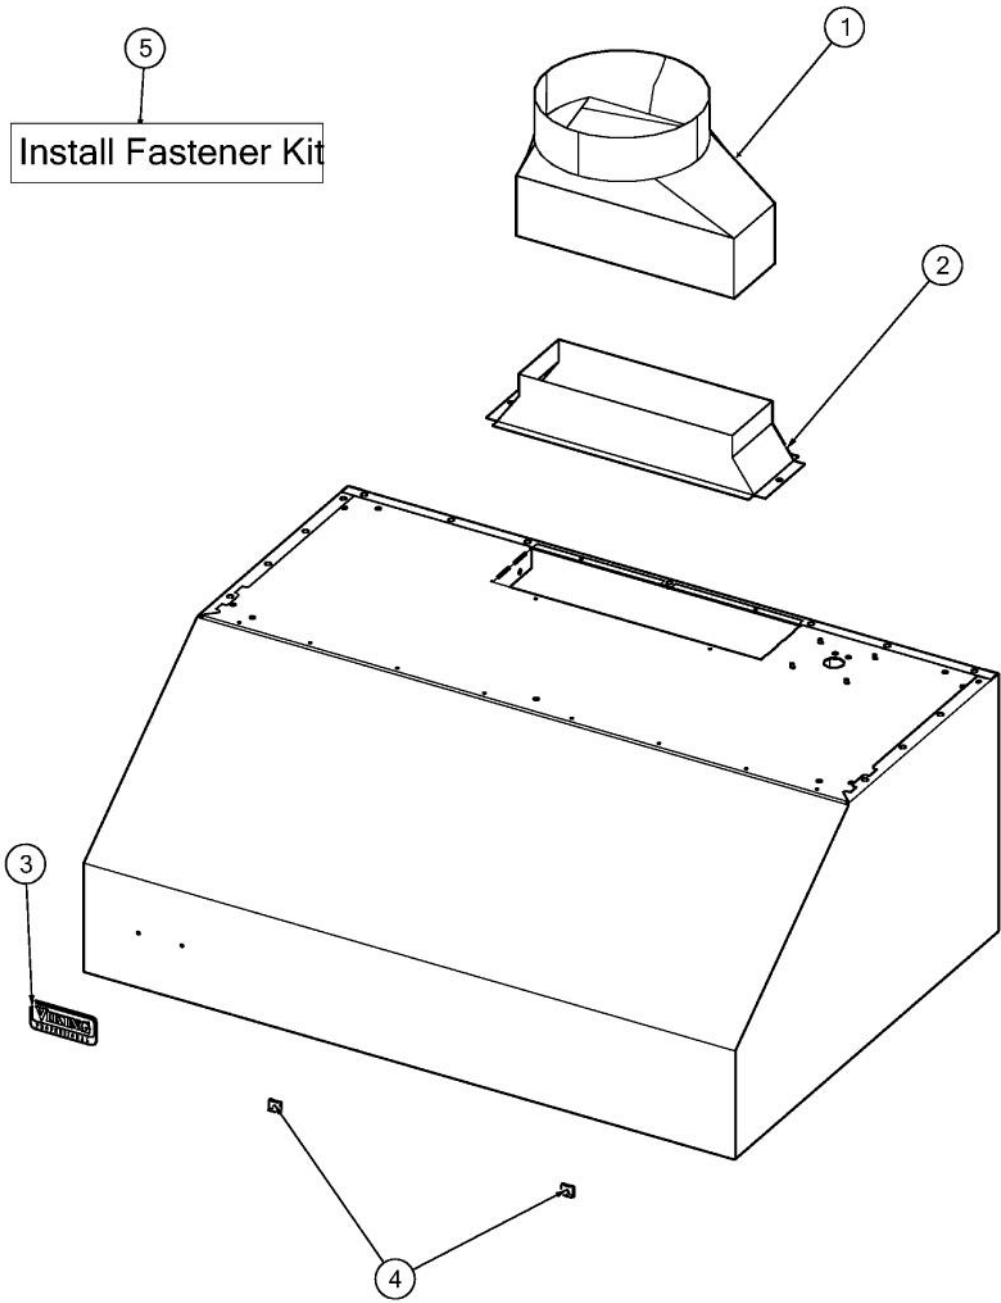

----- Manual continues below -----

Ref #	Part Number	Qty.	Description
1	043745-000	1	FILTER, BACK, SPACER
2	G31010264	2	FILTER ASSEMBLY (VWH30/3610) 12.875 X 12.5
3	043704-000	1	PANEL, HOOD, IS, RH
4	043703-000	1	PANEL, HOOD, IS, LH
5	043738-000	1	FILTER, SPRT
6	044582-000	2	SPACER, FLTR
7	043700-000	1	PANEL, CTRL, HOOD, 30
8	PD020087	18	10 X 1/2 PAN PH. TEK ZINC
9	045696-000	1	BRACKET, TSTAT, 12 HIGH HOODS
10	043705-000	2	SUPPORT, LT
11	043160-000	2	SUPPORT, SW
12	PC040010	8	POP RIVET
13	046821-000	10	8 X 1/4 AB, PH PAN HD S/M/S Z/P

Ref #	Part Number	Qty.	Description
1	PM010045	1	3 1/4 X 10 RECT. TO 7 DIA(TRANS)
2	PE050043	1	DAMPER/TRANSITION 460 CFM 97006078
3	PE010142	1	3 LOGO XBKXXCHROME
4	PD030059	2	TINNERMAN CLIP
5	046654-000	1	INSTALL FASTENER KIT
NI	PD030006	2	CAPPED WASHER PAL NUT