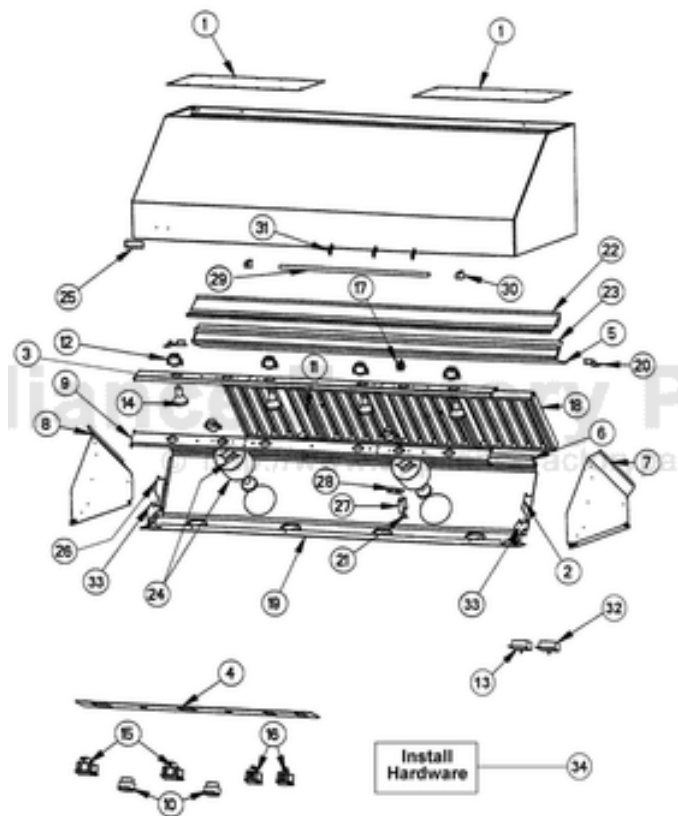

# VIKING VWH5448 Owner's Manual

[Shop genuine replacement parts for VIKING VWH5448](#)

[Find Your VIKING Range Hoods Parts - Select From 411 Models](#)

----- Manual continues below -----

Ref #	Part Number	Qty.	Description
1	G30013929		HOOD TOP ASSY (VWH5448/78)
2	A2003847		LIGHT SUPT BRKT RH (24 DEEP)
3	A20011082		BOTTOM LIGHT SUPT (VWH/VBCV/VCWH54)
4	PE040134		CONTROL PANEL PLATE
5	B2004026		HOOD FILTER SUPT BTM (VWH5448/5478)
	B20011022		FILTER SUPPORT BOTTOM
6	B2003922		CTRL PAN TOP (VWH5448)
7	B2003856		HOOD I/S SIDE LH (24 DEEP)
			INSIDE PANEL - LH (AFTER 2/21/05)
8	B2003855		HOOD I/S SIDE RH (24 DEEP)
			INSIDE PANEL - RH (AFTER 2/21/05)
9	A20012432		HEAT LAMP SUPPORT (VWH54)
10	PA010071		LIGHT/MOTOR CONTROLLER KNOB
11	PD010037		NO.10-24 WELD STUD (PART OF ITEM NO. 1)
12	PE050032		LIGHT SOCKET, (571V)
13	PE050141		PRO LIGHT CONTROL
14	PE050034		HALOGEN BULB 50W
15	PE050048		FAN/LIGHT SWITCH (HOODS) EP0M11J
16	PE050050		HEAT LAMP SWITCH (A111B1100000)
17	PE070197		MALE SOCKET (3 PRONG)
NI	PE070196		FEMALE SOCKET (2 PRONG)
18	G3104046		BAFFLE FILTER ASSY (18 HOODS) 13.375 X 14
19	B2003920		CTRL PAN FORMED (VWH5448)
	B20010209		CONTROL PANEL FORMED (VWH5448)
20	A2003817		CORNER BRACKET
21	PJ030014		HEAT SENSOR (N.O.) 160 DEG.
22	B2004027		HOOD FILTER SUPT TOP (VWH5448/5478)
	B20011026		FILTER SUPPORT TOP
23	B2003925		GREASE TROUGH (VWH5448/78/VIH54)
24	G31012427		HEAT LAMP COWLING ASSY
NI	PD020004		10X3/8PH.HD.TYPE 25 REPL PD040125
NI	PC040010		POP RIVET
NI	PD020010		10 X 3/8 GREEN GROUNDING SCREW
NI	PD030044		10-24 KEPS NUT SS
NI	PD020009		10 X 1 PH. HD. PAN HD. SMS
NI	B2003917		FILTER SPACER (VWH5448/78) 5.25 X 14
NI	PD030059		TINNERMAN CLIP
25	PE010142		3 LOGO XBKXXCHROME
	PE010143		3 LOGO BK/BR
	PE010144		3 LOGO XWHXCHROME
	PE010145		LOGO - WH / BR
NI	PD030006		CAPPED WASHER PAL NUT
26	A20010246		LIGHT SUPPORT BRACKET - LH (AFTER 12/14/04)
27	A2003810		THERMODISC BRACKET
28	B2003837		HEAT SENSOR BRKT
29	F0003875		ACCESSORY RAIL - SS
	F0003871		54 BRASS ACCESSORY RAIL
NI	PE030052		SUPPORT TUBE, HOLE THROUGH
	PE030053		MIDDLE RAIL SUPPORT - BR
30	PE030054		END CAP - SS
	PE030055		END CAP - BR
31	PE030076		CHROME S HOOKS REPL PV100012SS
	PE030077		BR 'S' HOOKS REPL PV100012BR
NI	PE070367		VWH4848/78 - 5448/78 WIRING HARNESS
32	PE050156		PRO BLOWER CONTROL
33	A20011005		BOTTOM LIGHT SUPT BRKT (VWH/VBCV/VCWH)
34	PD030010		NO.10-24 KEPS NUT
	PD020009		INSTALLATION HARDWARE - QTY. 4 10 X 1 PH. HD. PAN HD. SMS