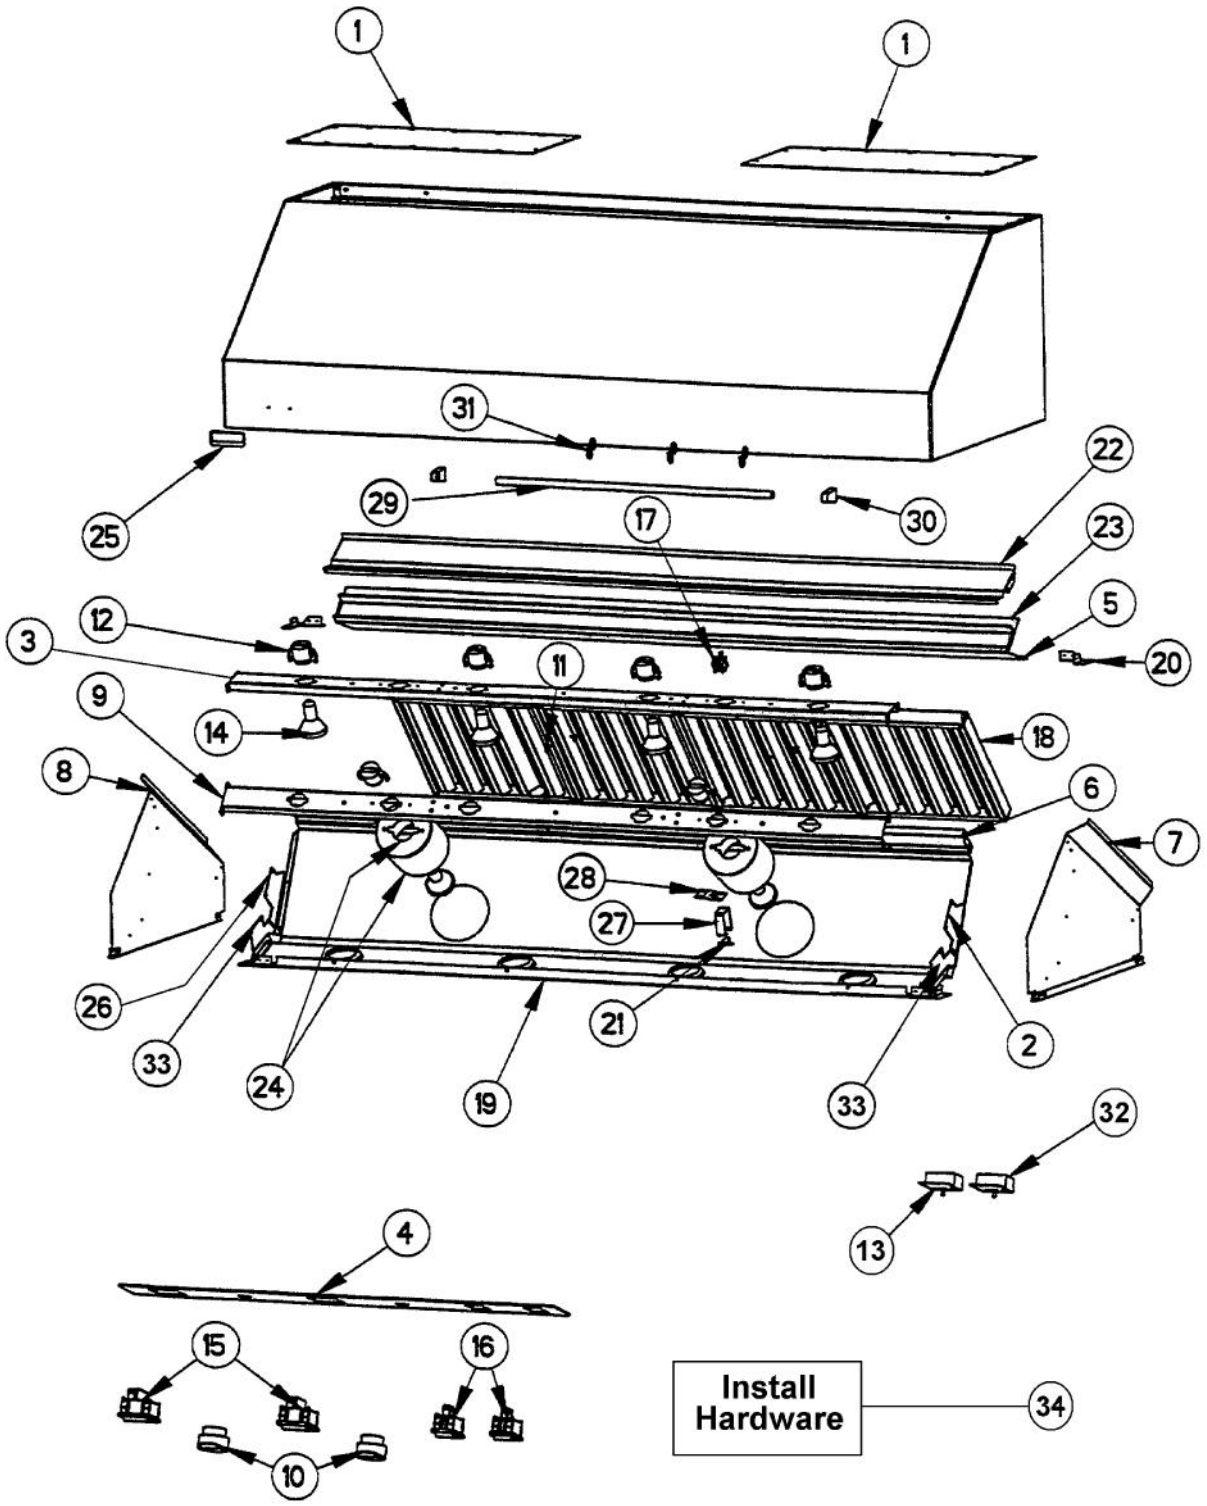

# VIKING VWH5448 Owner's Manual

[Shop genuine replacement parts for VIKING VWH5448](#)

[Find Your VIKING Range Hoods Parts - Select From 411 Models](#)

----- Manual continues below -----

Ref #	Part Number	Qty.	Description
1	G30013929		HOOD TOP ASSY (VWH5448/78)
2	A2003847		LIGHT SUPT BRKT RH (24 DEEP)
3	A20011082		BOTTOM LIGHT SUPT (VWH/VBCV/VCWH54)
4	PE040134		CONTROL PANEL PLATE
5	B2004026		HOOD FILTER SUPT BTM (VWH5448/5478)
	B20011022		FILTER SUPPORT BOTTOM
6	B2003922		CTRL PAN TOP (VWH5448)
7	B2003856		HOOD I/S SIDE LH (24 DEEP)
			INSIDE PANEL - LH (AFTER 2/21/05)
8	B2003855		HOOD I/S SIDE RH (24 DEEP)
			INSIDE PANEL - RH (AFTER 2/21/05)
9	A20012432		HEAT LAMP SUPPORT (VWH54)
10	PA010071		LIGHT/MOTOR CONTROLLER KNOB
11	PD010037		NO.10-24 WELD STUD (PART OF ITEM NO. 1)
12	PE050032		LIGHT SOCKET, (571V)
13	PE050141		PRO LIGHT CONTROL
14	PE050034		HALOGEN BULB 50W
15	PE050048		FAN/LIGHT SWITCH (HOODS) EP0M11J
16	PE050050		HEAT LAMP SWITCH (A111B1100000)
17	PE070197		MALE SOCKET (3 PRONG)
NI	PE070196		FEMALE SOCKET (2 PRONG)
18	G3104046		BAFFLE FILTER ASSY (18 HOODS) 13.375 X 14
19	B2003920		CTRL PAN FORMED (VWH5448)
	B20010209		CONTROL PANEL FORMED (VWH5448)
20	A2003817		CORNER BRACKET
21	PJ030014		HEAT SENSOR (N.O.) 160 DEG.
22	B2004027		HOOD FILTER SUPT TOP (VWH5448/5478)
	B20011026		FILTER SUPPORT TOP
23	B2003925		GREASE TROUGH (VWH5448/78/VIH54)
24	G31012427		HEAT LAMP COWLING ASSY
NI	PD020004		10X3/8PH.HD.TYPE 25 REPL PD040125
NI	PC040010		POP RIVET
NI	PD020010		10 X 3/8 GREEN GROUNDING SCREW
NI	PD030044		10-24 KEPS NUT SS
NI	PD020009		10 X 1 PH. HD. PAN HD. SMS
NI	B2003917		FILTER SPACER (VWH5448/78) 5.25 X 14
NI	PD030059		TINNERMAN CLIP
25	PE010142		3 LOGO XBKXXCHROME
	PE010143		3 LOGO BK/BR
	PE010144		3 LOGO XWHXCHROME
	PE010145		LOGO - WH / BR
NI	PD030006		CAPPED WASHER PAL NUT
26	A20010246		LIGHT SUPPORT BRACKET - LH (AFTER 12/14/04)
27	A2003810		THERMODISC BRACKET
28	B2003837		HEAT SENSOR BRKT
29	F0003875		ACCESSORY RAIL - SS
	F0003871		54 BRASS ACCESSORY RAIL
NI	PE030052		SUPPORT TUBE, HOLE THROUGH
	PE030053		MIDDLE RAIL SUPPORT - BR
30	PE030054		END CAP - SS
	PE030055		END CAP - BR
31	PE030076		CHROME S HOOKS REPL PV100012SS
	PE030077		BR 'S' HOOKS REPL PV100012BR
NI	PE070367		VWH4848/78 - 5448/78 WIRING HARNESS
32	PE050156		PRO BLOWER CONTROL
33	A20011005		BOTTOM LIGHT SUPT BRKT (VWH/VBCV/VCWH)
34	PD030010		NO.10-24 KEPS NUT
	PD020009		INSTALLATION HARDWARE - QTY. 4 10 X 1 PH. HD. PAN HD. SMS